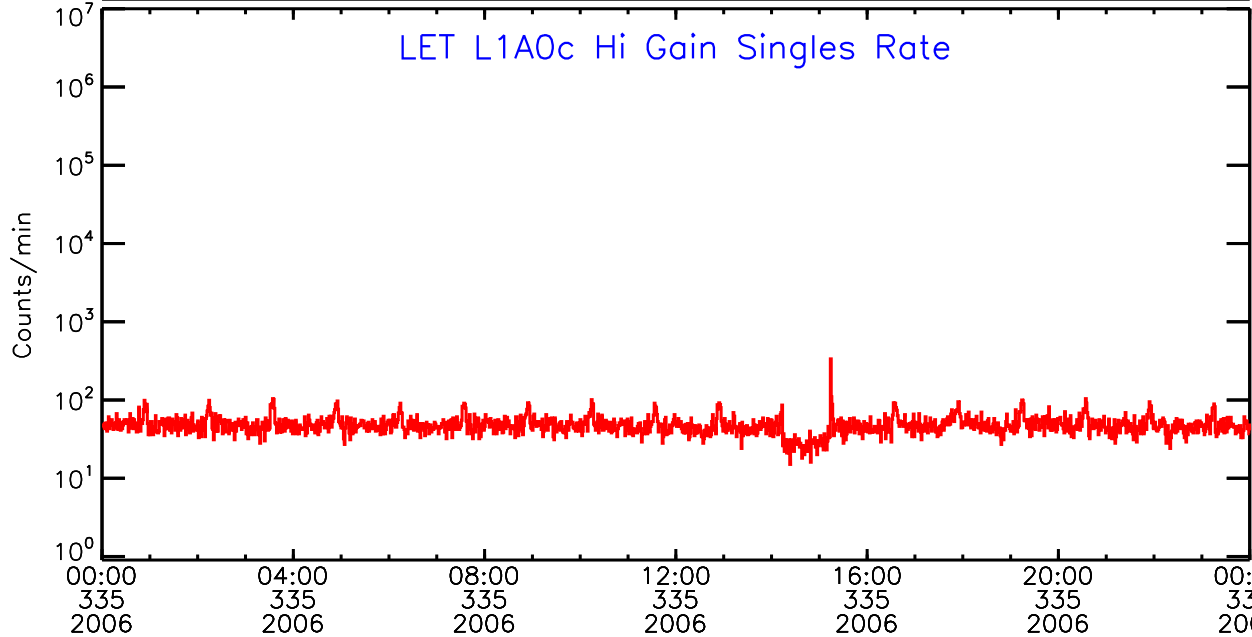

LET ahead Hi-Gain SINGLES RATES Data for 2006-335

Thu Sep 4 12:19:00 2008 ACE Science Center

UTC Day of Year

LET ahead Hi-Gain SINGLES RATES Data for 2006-335

Thu Sep 4 12:19:01 2008 ACE Science Center

LET ahead Hi-Gain SINGLES RATES Data for 2006-335