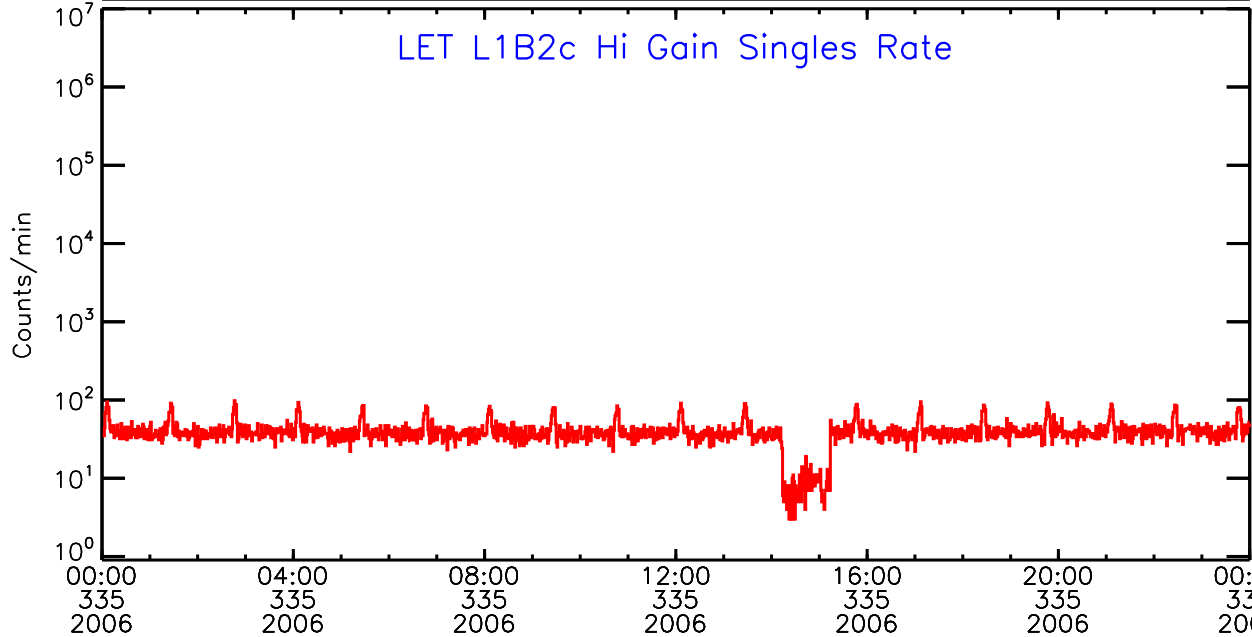

LET ahead Hi-Gain SINGLES RATES Data for 2006-335

Thu Sep 4 12:19:02 2008 ACE Science Center