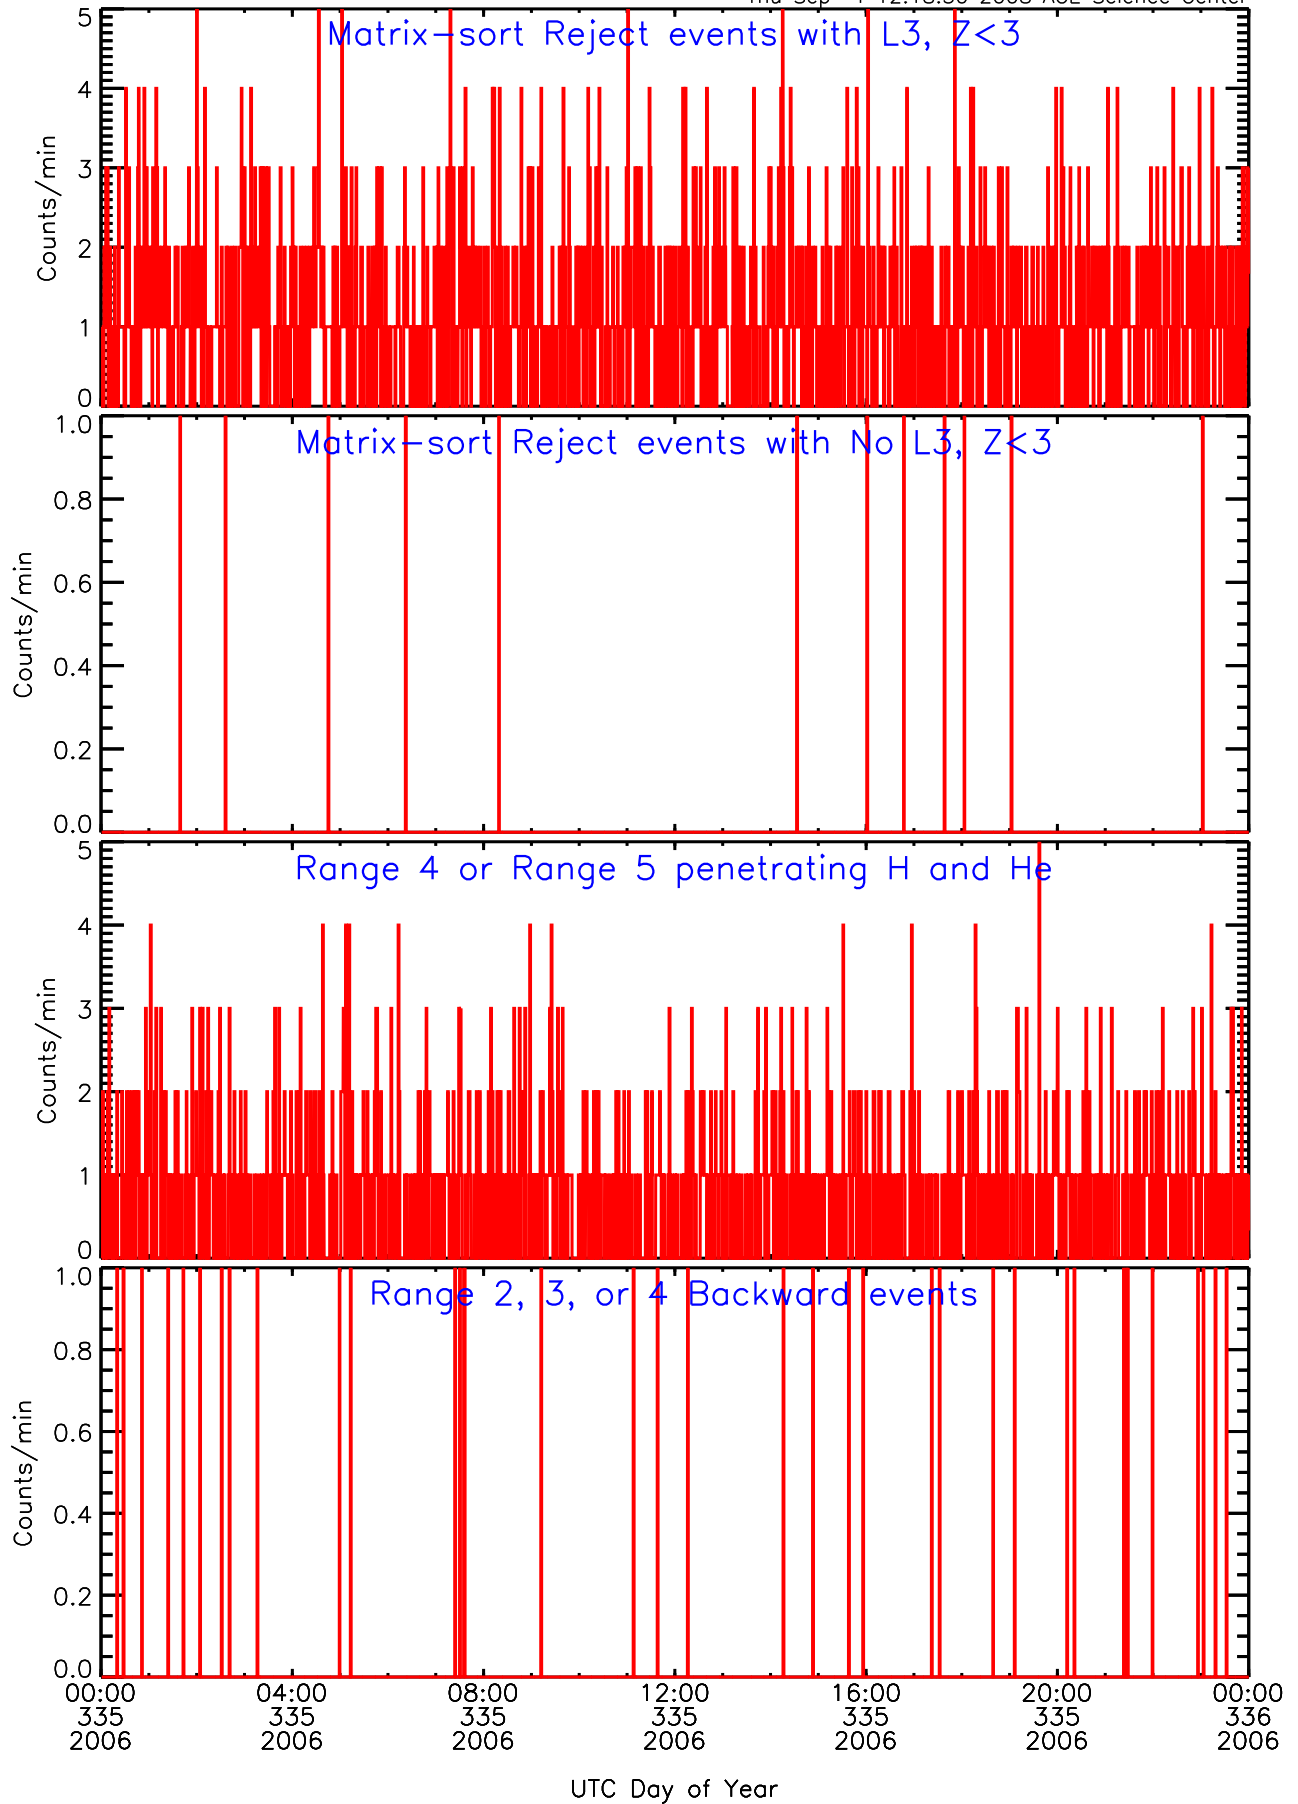

LET ahead Livetime/Trigger Data for 2006-335

Thu Sep 4 12:18:44 2008 ACE Science Center

LET ahead EVPRATES Data for 2006-335

Thu Sep 4 12:18:13 2008 ACE Science Center

LET ahead EVPRATES Data for 2006-335

Thu Sep 4 12:18:13 2008 ACE Science Center

LET ahead EVPRATES Data for 2006-335

Thu Sep 4 12:18:14 2008 ACE Science Center

LET ahead EVPRATES Data for 2006-335

Thu Sep 4 12:18:14 2008 ACE Science Center

LET ahead BUFRATES Data for 2006-335

Thu Sep 4 12:18:29 2008 ACE Science Center

LET ahead BUFRATES Data for 2006-335

Thu Sep 4 12:18:29 2008 ACE Science Center

LET ahead BUFRATES Data for 2006-335

Thu Sep 4 12:18:29 2008 ACE Science Center

LET ahead BUFRATES Data for 2006-335

Thu Sep 4 12:18:29 2008 ACE Science Center

LET ahead BUFRATES Data for 2006-335

Thu Sep 4 12:18:30 2008 ACE Science Center

LET ahead BUFRATES Data for 2006-335

Thu Sep 4 12:18:30 2008 ACE Science Center

LET ahead BUFRATES Data for 2006-335