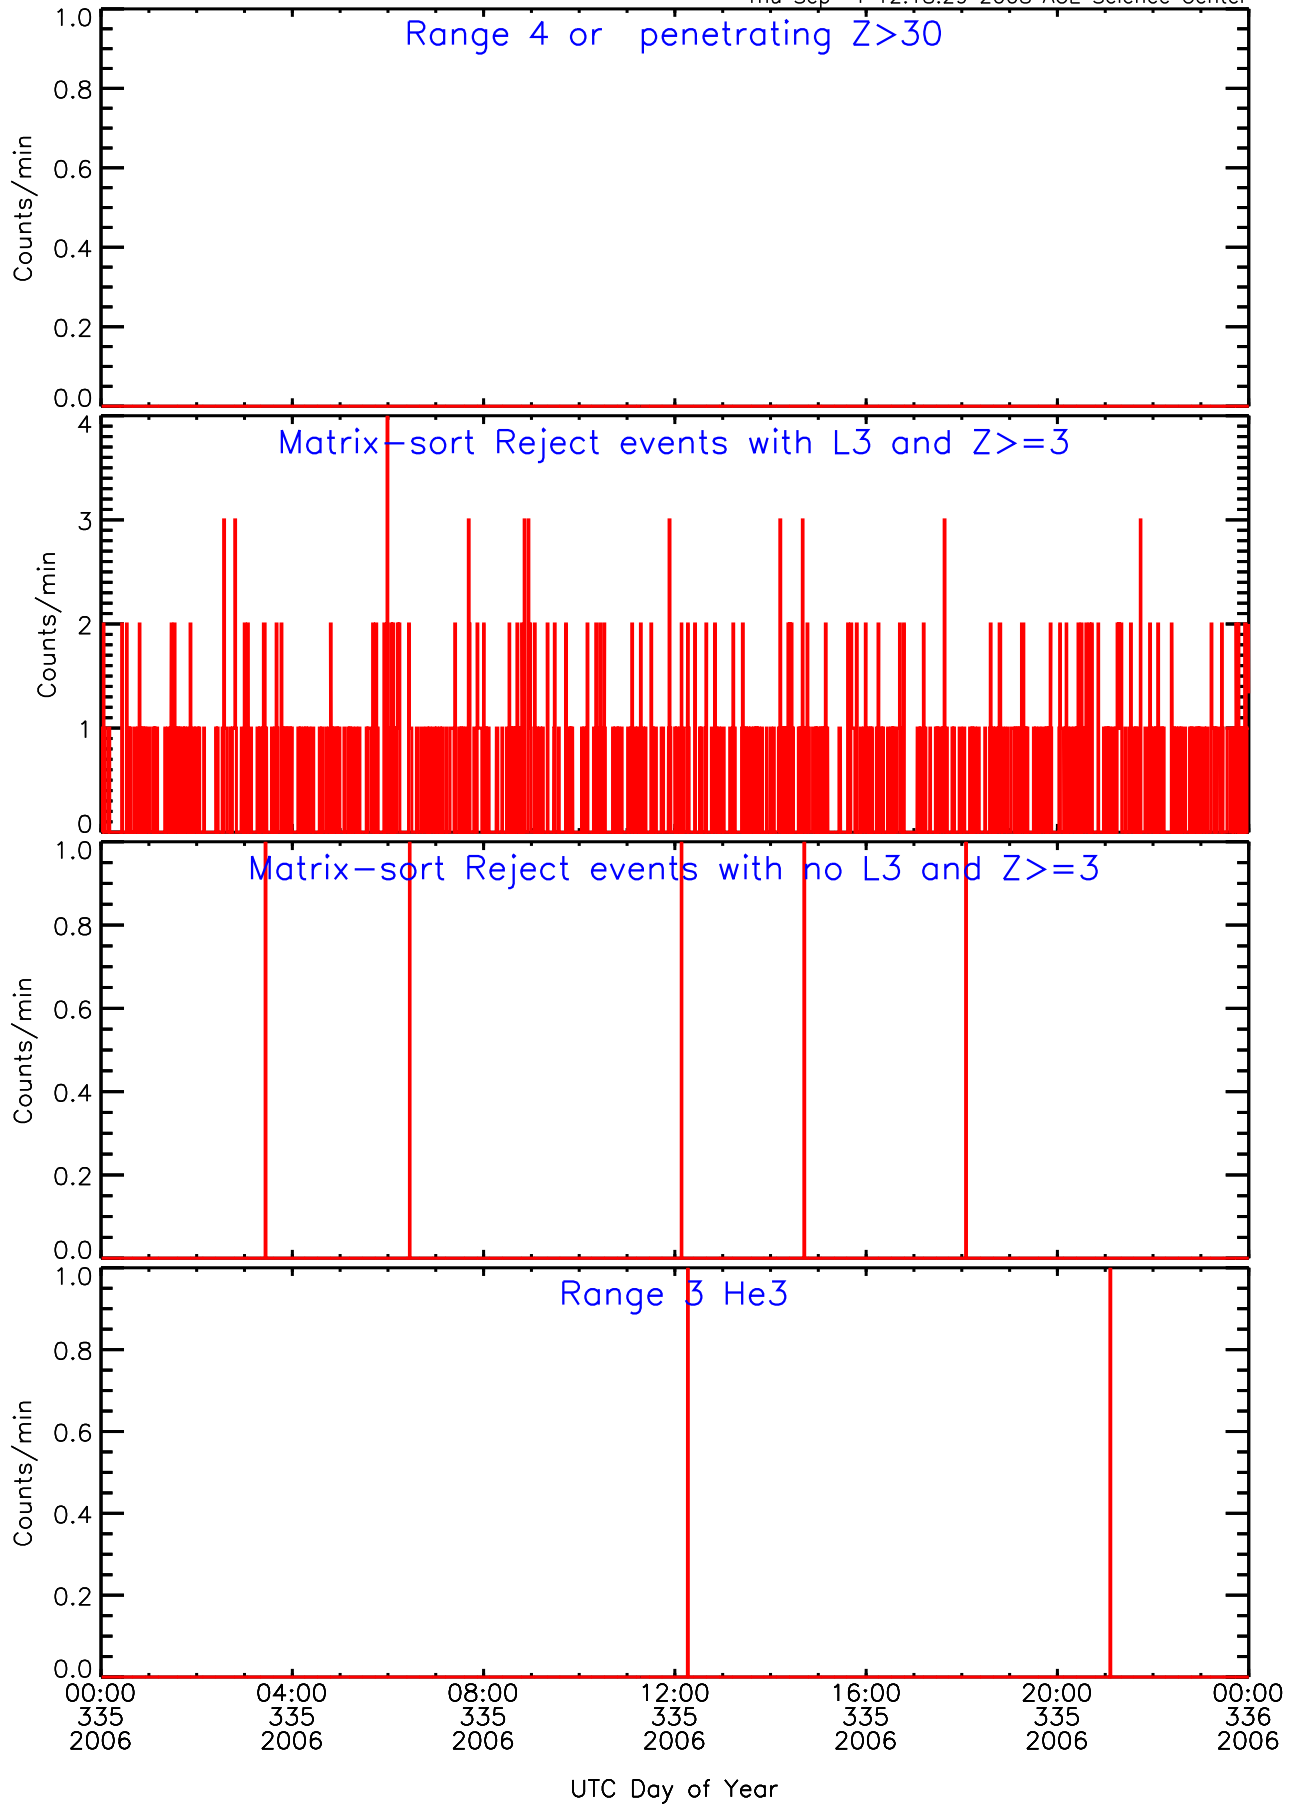

LET ahead Livetime/Trigger Data for 2006-335

Thu Sep 4 12:18:44 2008 ACE Science Center

LET ahead EVPRATES Data for 2006-335

Thu Sep 4 12:18:13 2008 ACE Science Center

LET ahead EVPRATES Data for 2006-335

Thu Sep 4 12:18:13 2008 ACE Science Center

LET ahead EVPRATES Data for 2006-335

Thu Sep 4 12:18:14 2008 ACE Science Center

LET ahead EVPRATES Data for 2006-335

Thu Sep 4 12:18:14 2008 ACE Science Center

LET ahead BUFRATES Data for 2006-335

Thu Sep 4 12:18:29 2008 ACE Science Center

LET ahead BUFRATES Data for 2006-335

Thu Sep 4 12:18:29 2008 ACE Science Center

LET ahead BUFRATES Data for 2006-335

Thu Sep 4 12:18:29 2008 ACE Science Center

LET ahead BUFRATES Data for 2006-335

Thu Sep 4 12:18:29 2008 ACE Science Center

LET ahead BUFRATES Data for 2006-335

Thu Sep 4 12:18:30 2008 ACE Science Center

LET ahead BUFRATES Data for 2006-335

Thu Sep 4 12:18:30 2008 ACE Science Center

LET ahead BUFRATES Data for 2006-335