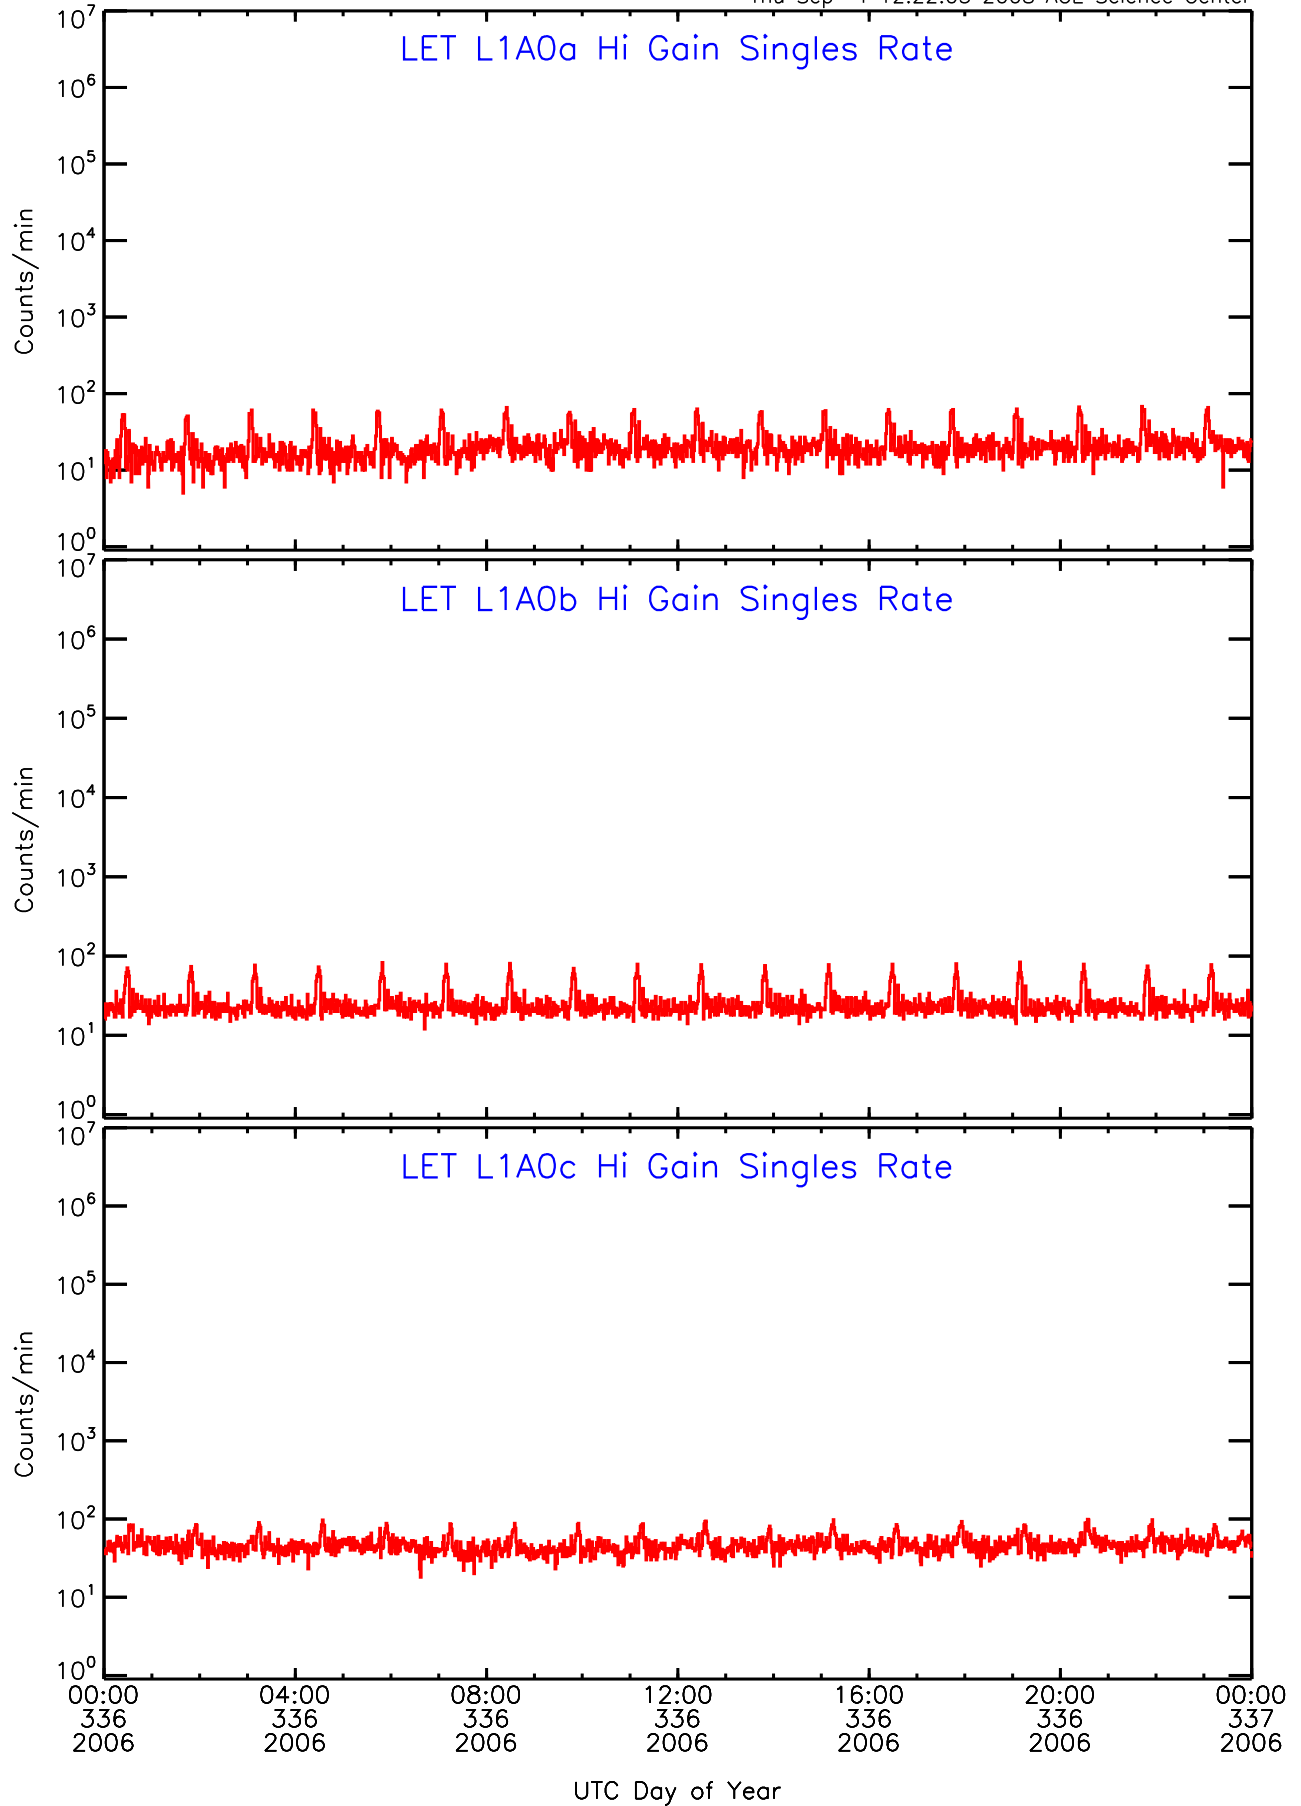

LET ahead Hi-Gain SINGLES RATES Data for 2006-336

Thu Sep 4 12:22:03 2008 ACE Science Center

LET ahead Hi-Gain SINGLES RATES Data for 2006-336

Thu Sep 4 12:22:03 2008 ACE Science Center

LET ahead Hi-Gain SINGLES RATES Data for 2006-336