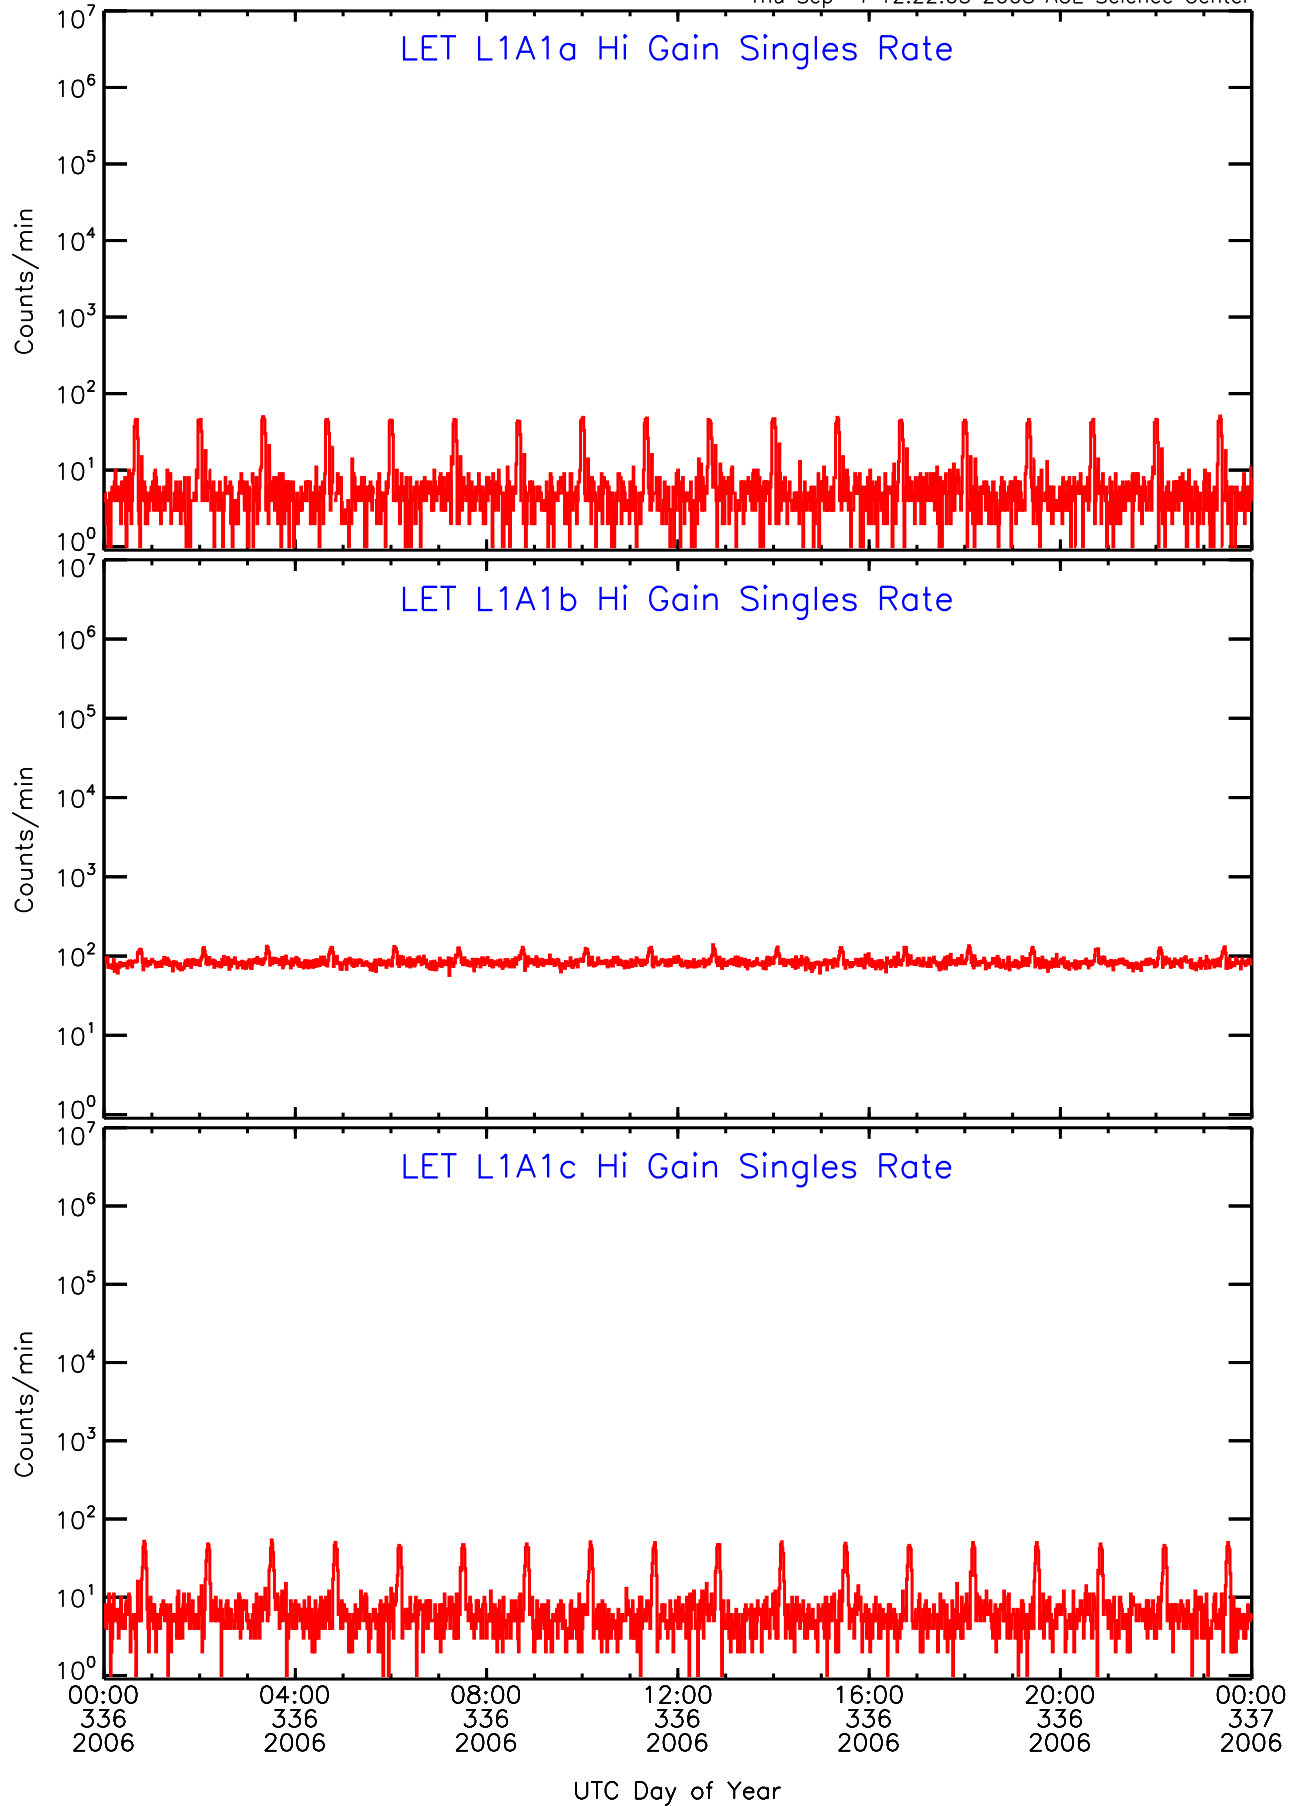

LET ahead Hi-Gain SINGLES RATES Data for 2006-336

Thu Sep 4 12:22:03 2008 ACE Science Center

LET ahead Hi-Gain SINGLES RATES Data for 2006-336

Thu Sep 4 12:22:03 2008 ACE Science Center

LET ahead Hi-Gain SINGLES RATES Data for 2006-336