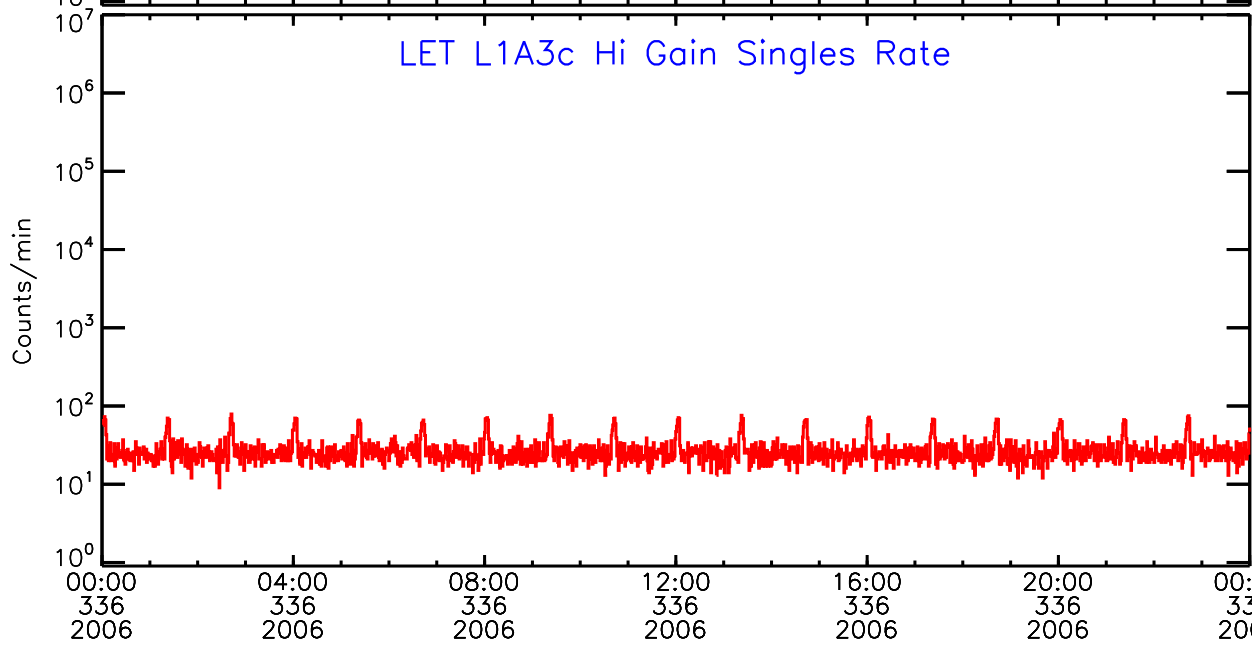

LET ahead Hi-Gain SINGLES RATES Data for 2006-336

Thu Sep 4 12:22:03 2008 ACE Science Center

UTC Day of Year