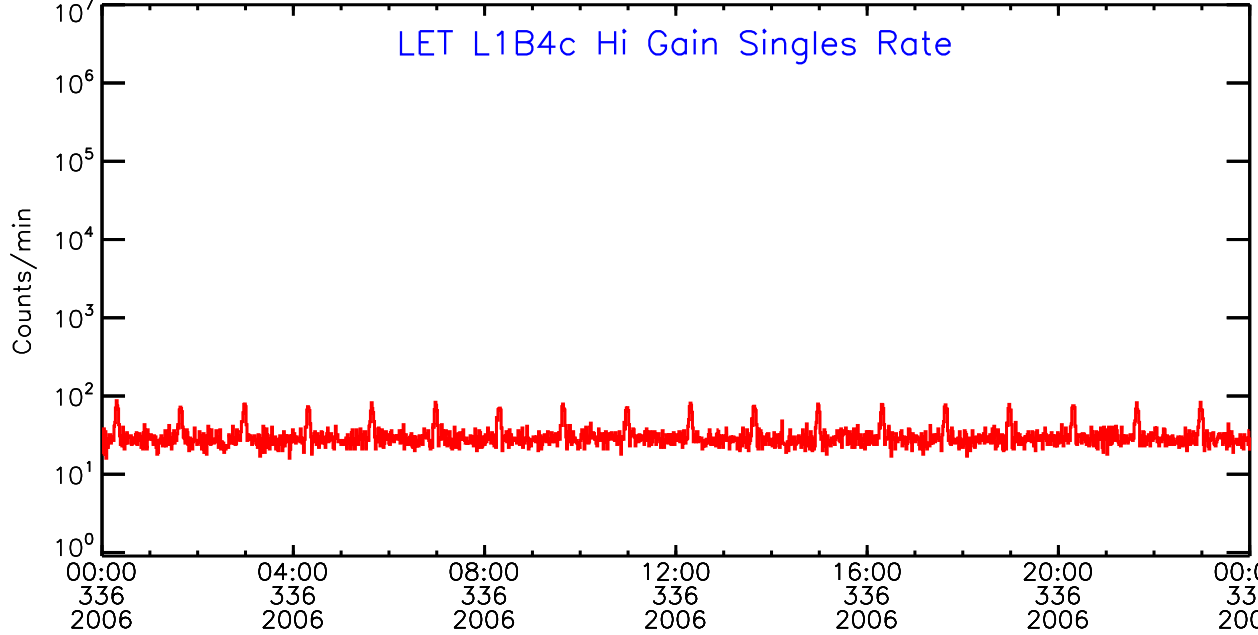

LET ahead Hi-Gain SINGLES RATES Data for 2006-336

Thu Sep 4 12:22:04 2008 ACE Science Center

UTC Day of Year