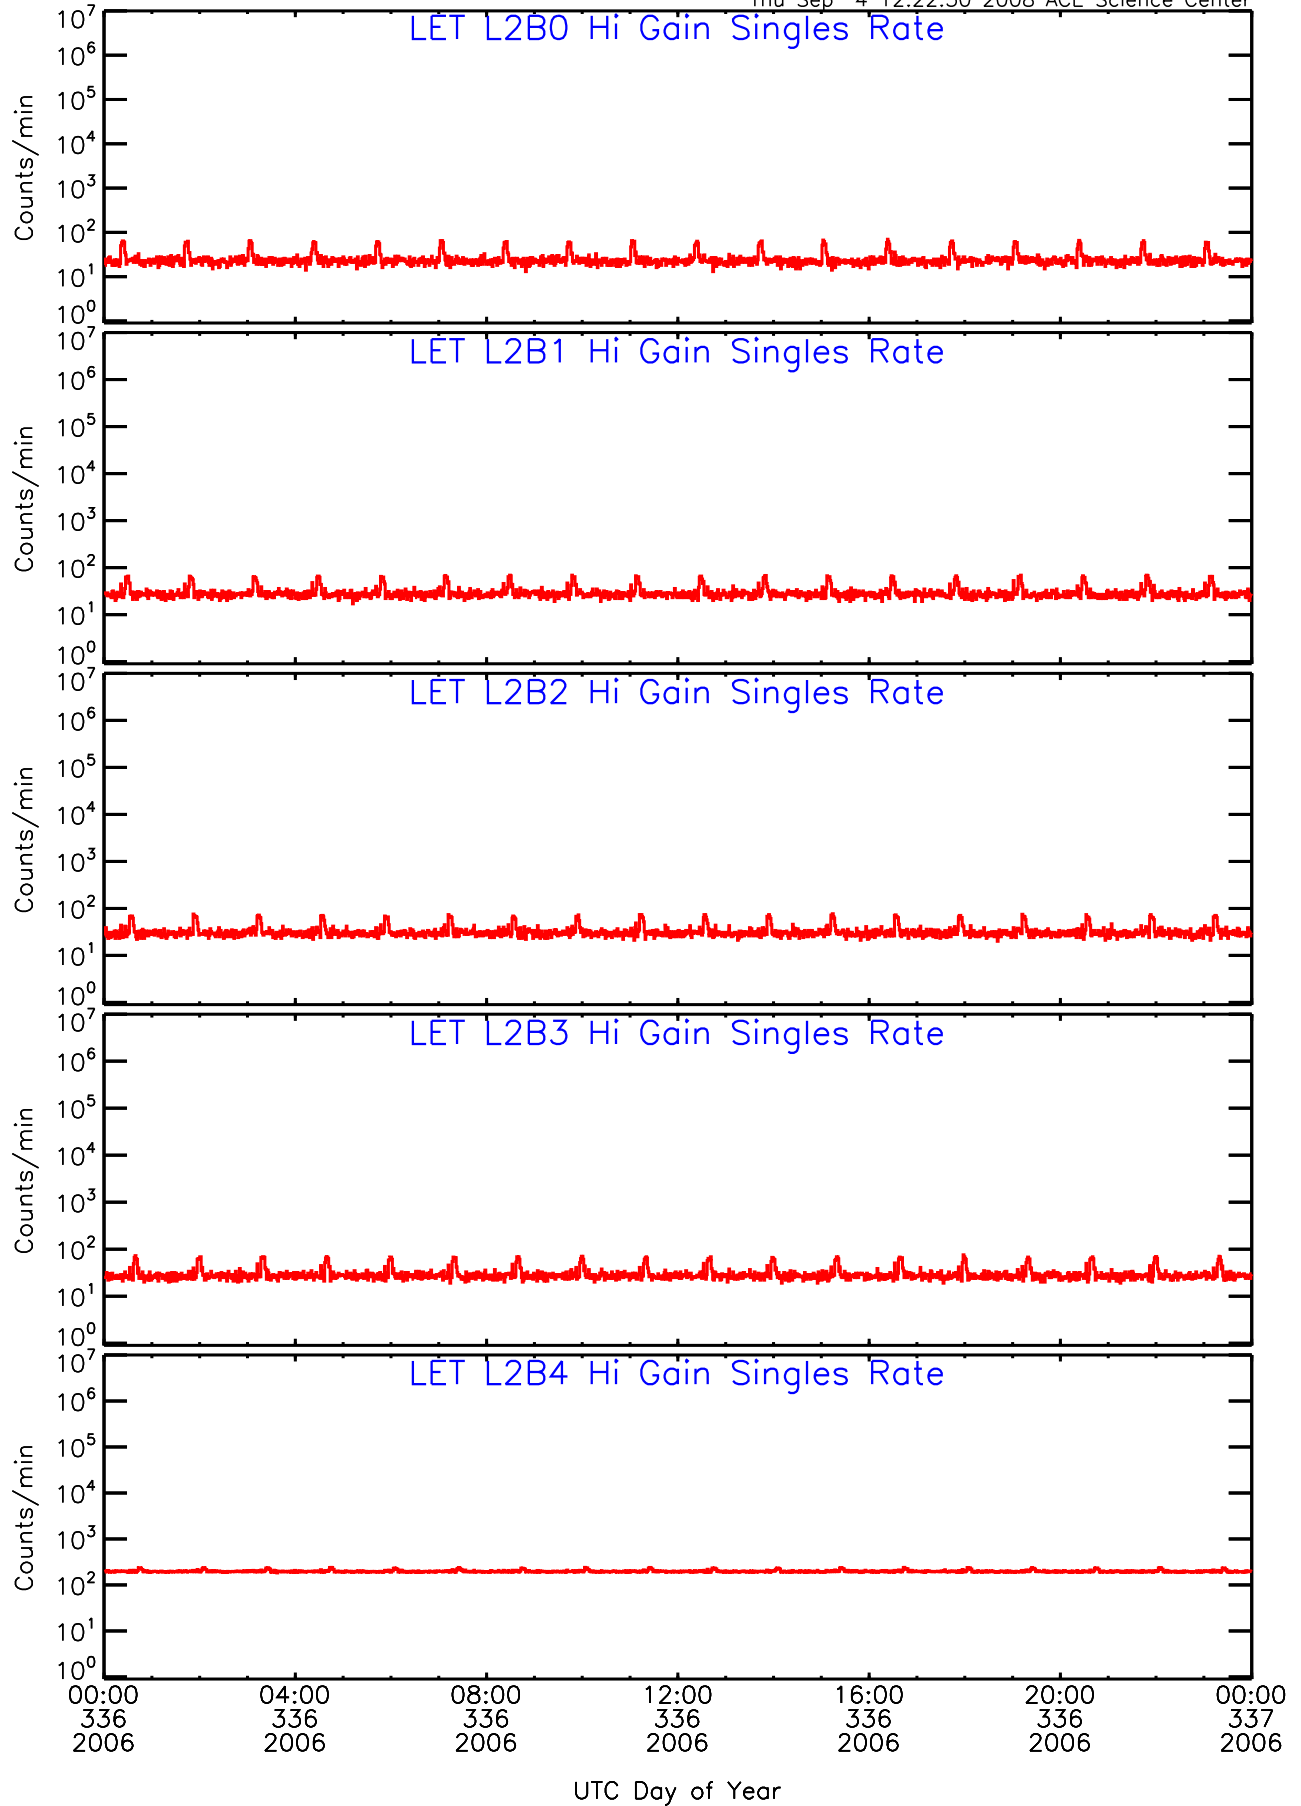

LET ahead Hi-Gain SINGLES RATES Data for 2006-336

Thu Sep 4 12:22:30 2008 ACE Science Center