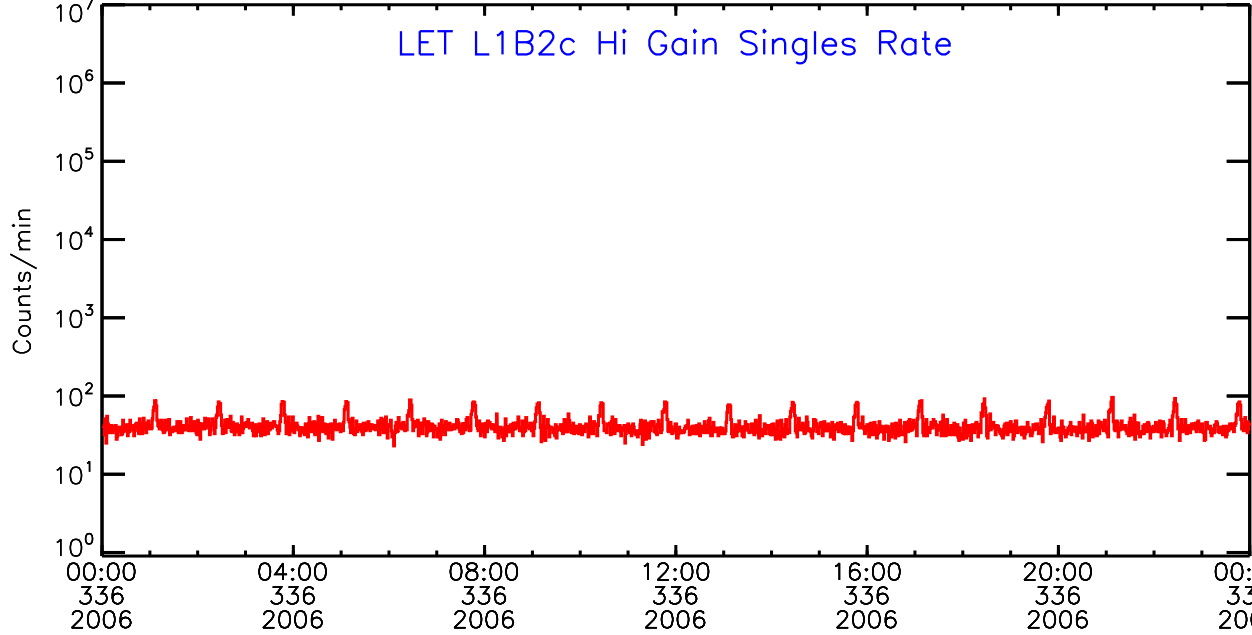

LET ahead Hi-Gain SINGLES RATES Data for 2006-336

Thu Sep 4 12:22:04 2008 ACE Science Center

00:00 04:00 08:00 12:00 16:00 20:00 00:00
336 336 336 336 336 336 337
2006 2006 2006 2006 2006 2006 2006

UTC Day of Year