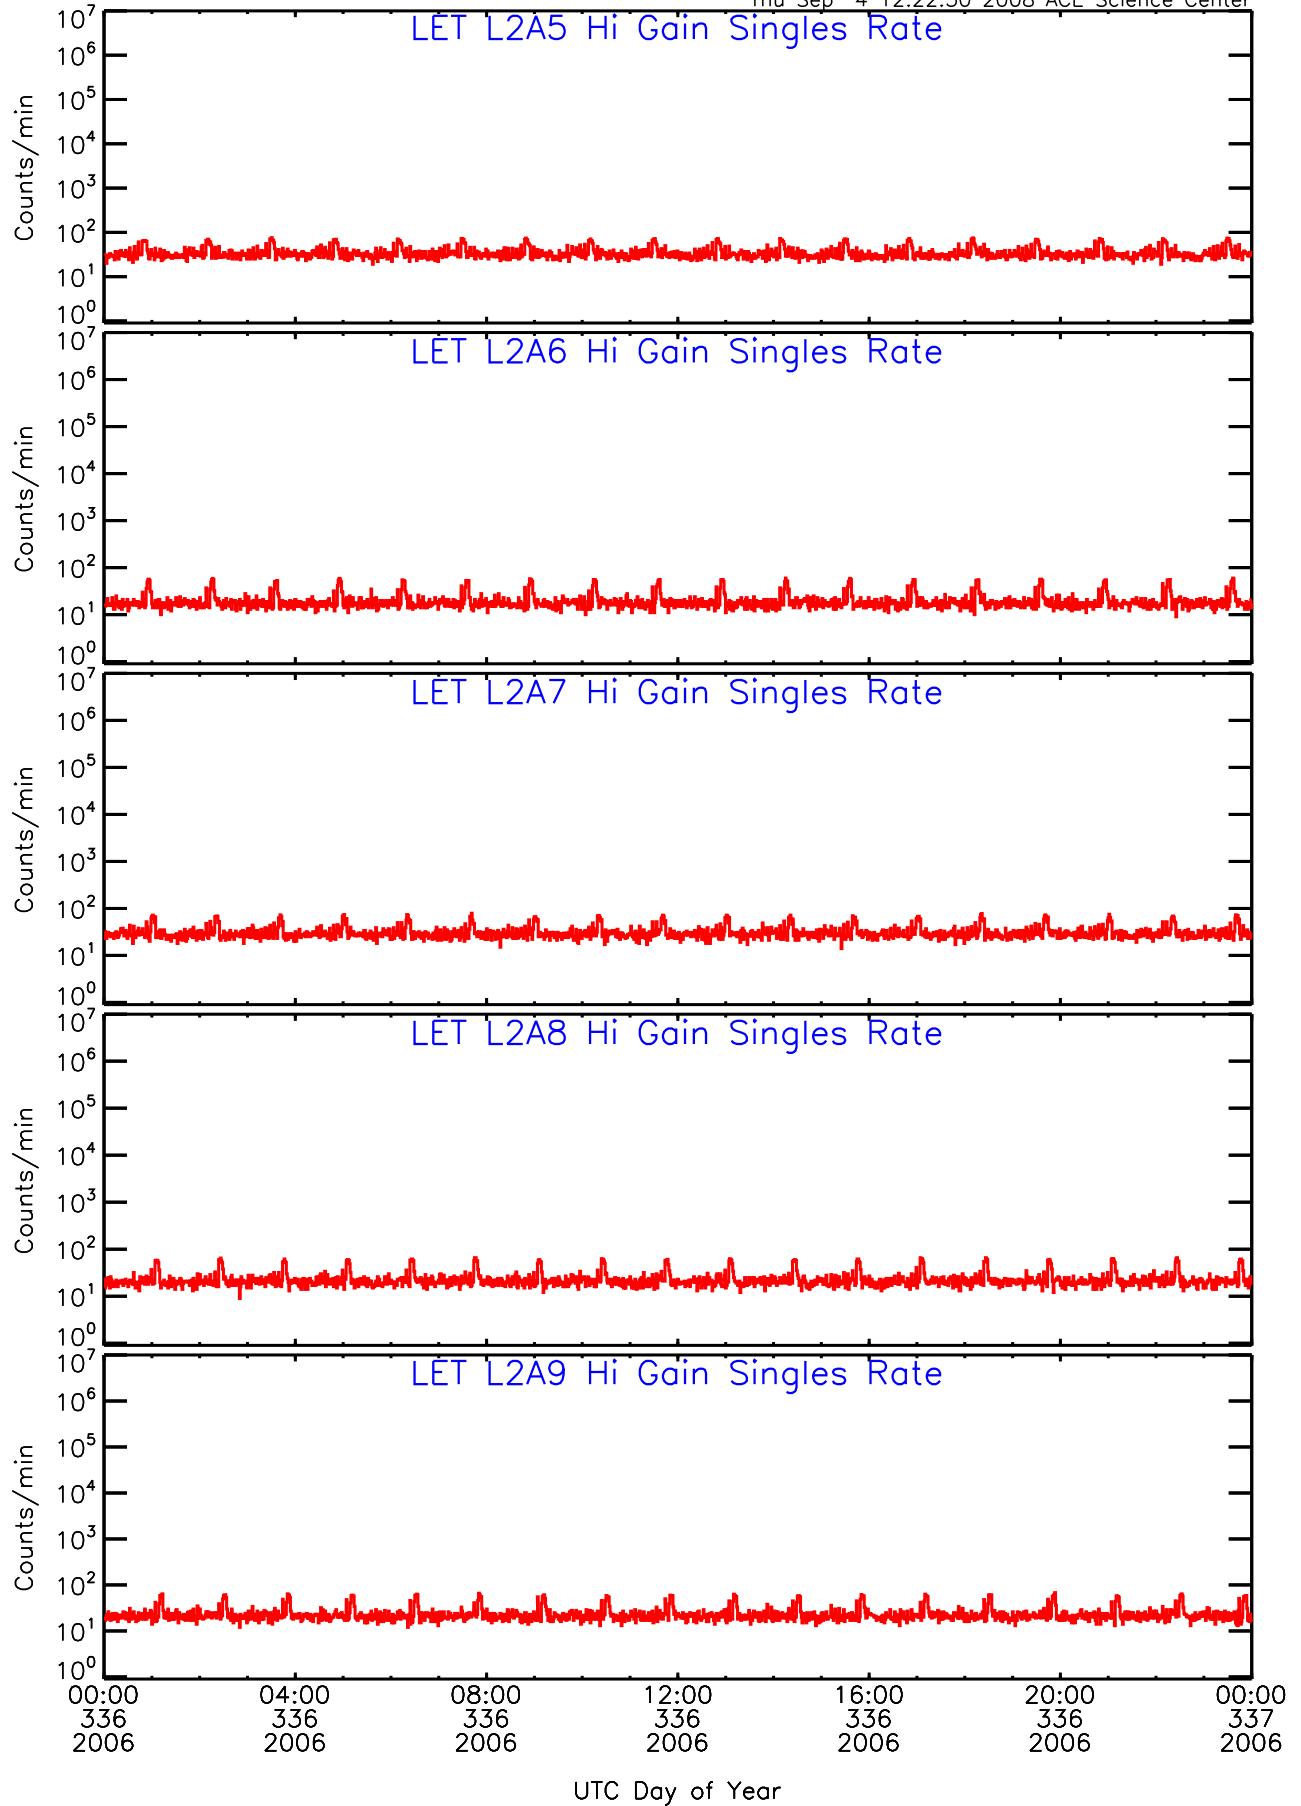

LET ahead Hi-Gain SINGLES RATES Data for 2006-336

Thu Sep 4 12:22:30 2008 ACE Science Center