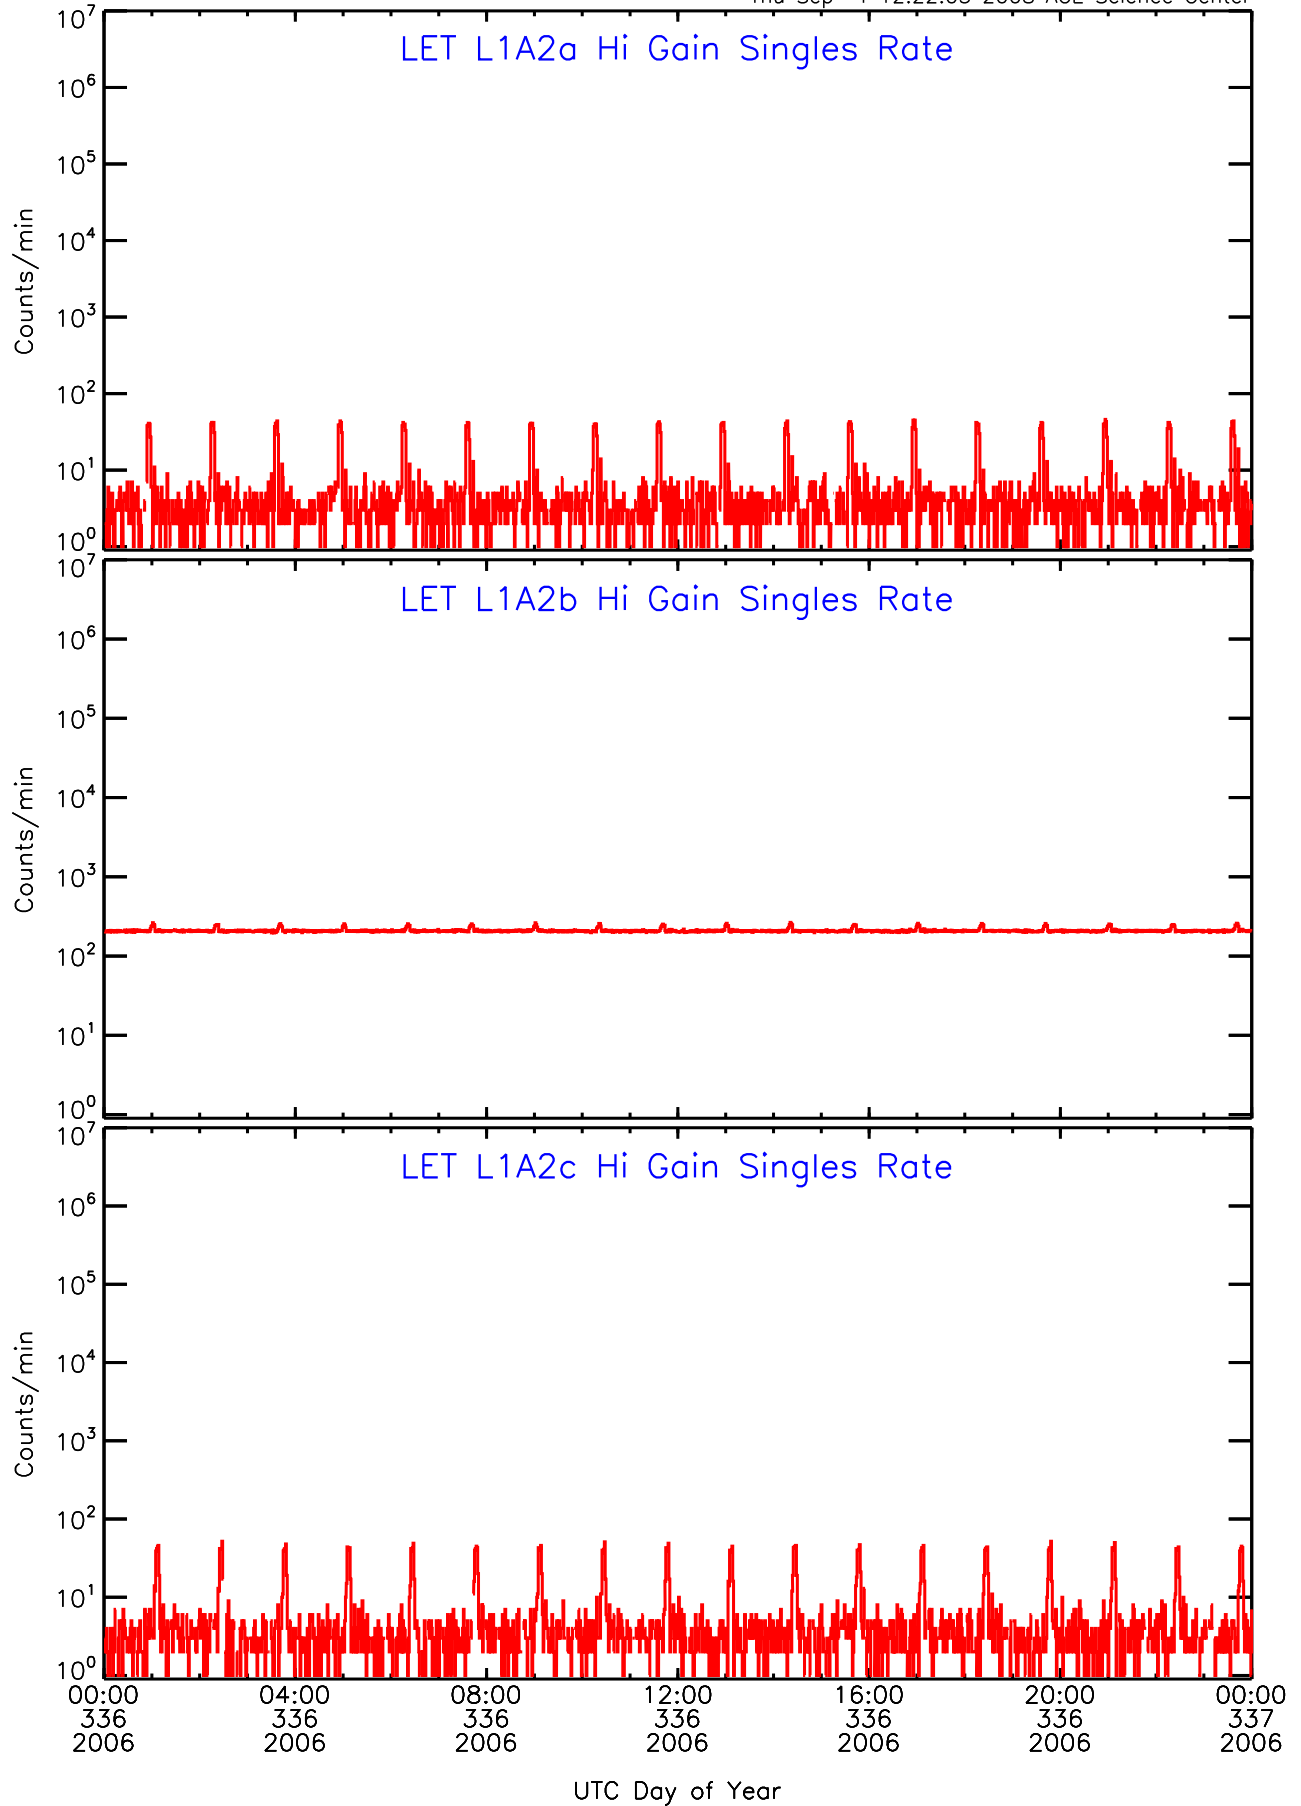

LET ahead Hi-Gain SINGLES RATES Data for 2006-336

Thu Sep 4 12:22:03 2008 ACE Science Center