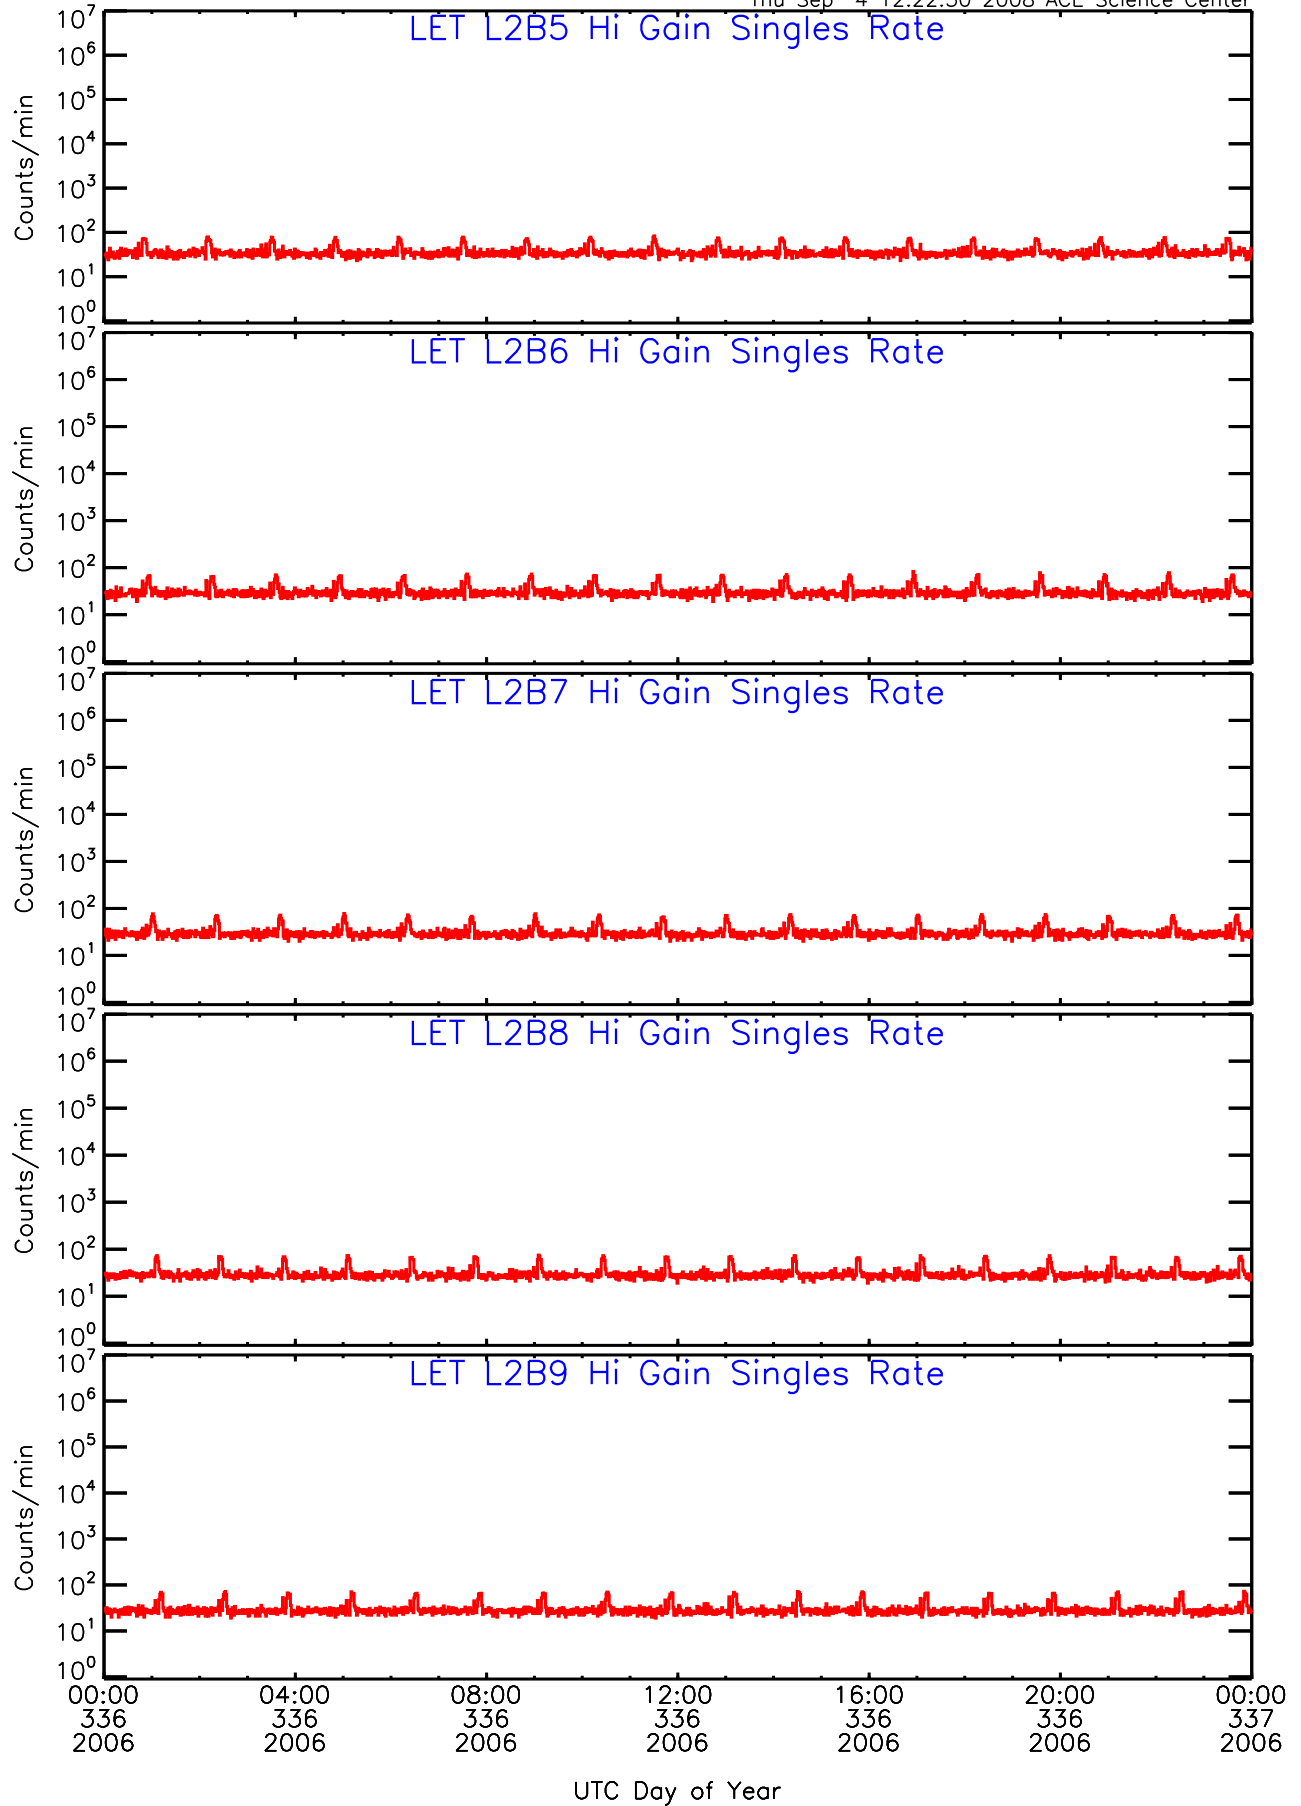

LET ahead Hi-Gain SINGLES RATES Data for 2006-336

Thu Sep 4 12:22:30 2008 ACE Science Center