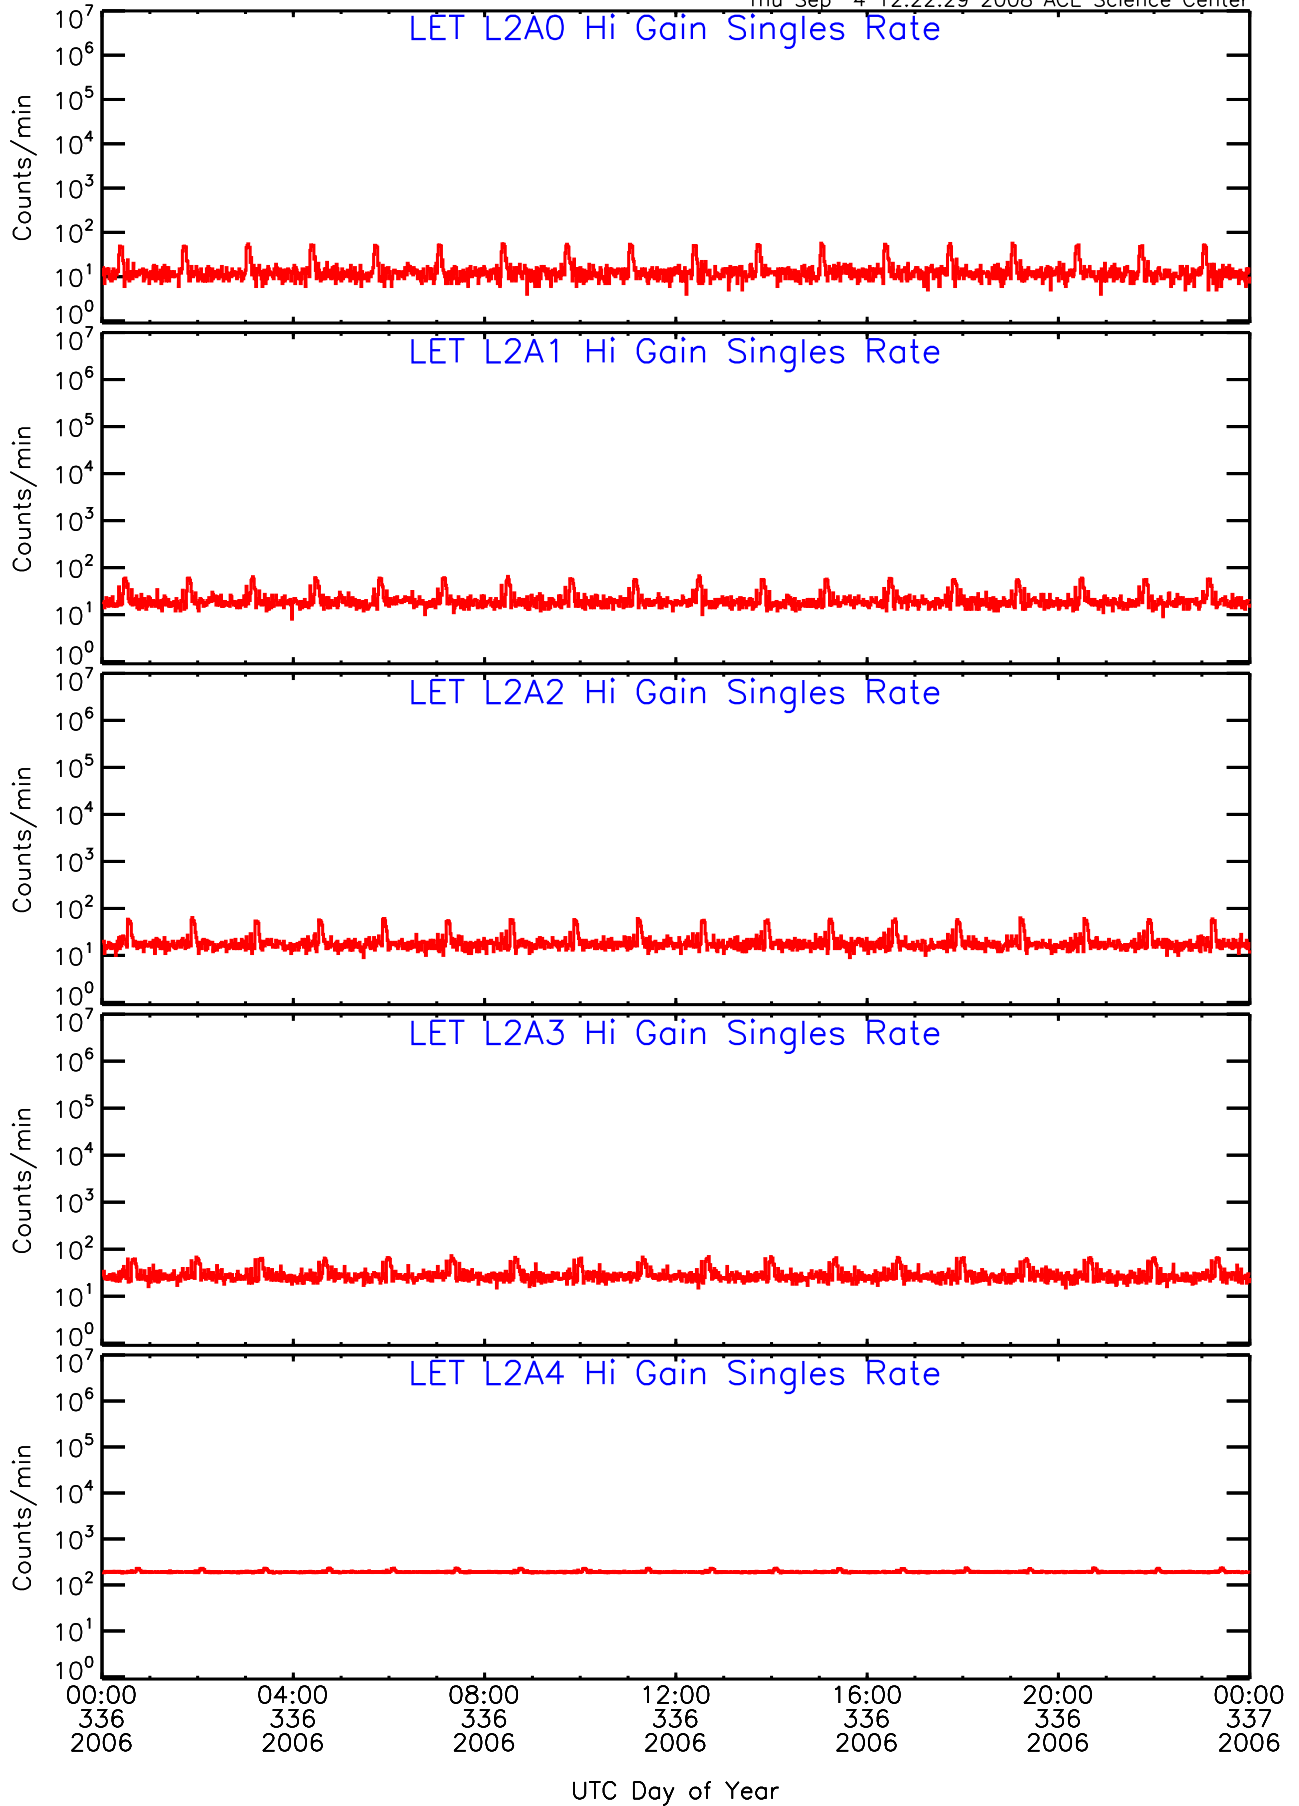

UTC Day of Year

LET ahead Hi-Gain SINGLES RATES Data for 2006-336

Thu Sep 4 12:22:04 2008 ACE Science Center

UTC Day of Year

LET ahead Hi-Gain SINGLES RATES Data for 2006-336

Thu Sep 4 12:22:29 2008 ACE Science Center