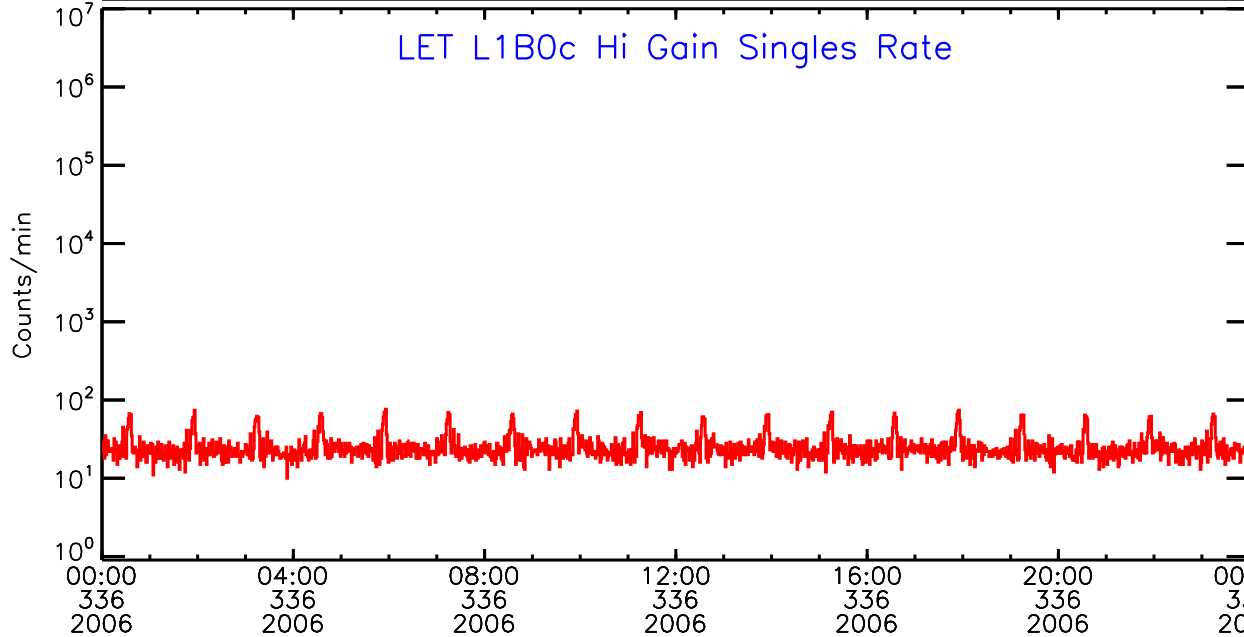

00:00 04:00 08:00 12:00 16:00 20:00 00:00
336 336 336 336 336 336 337
2006 2006 2006 2006 2006 2006 2006

UTC Day of Year

LET ahead Hi-Gain SINGLES RATES Data for 2006-336

Thu Sep 4 12:22:04 2008 ACE Science Center