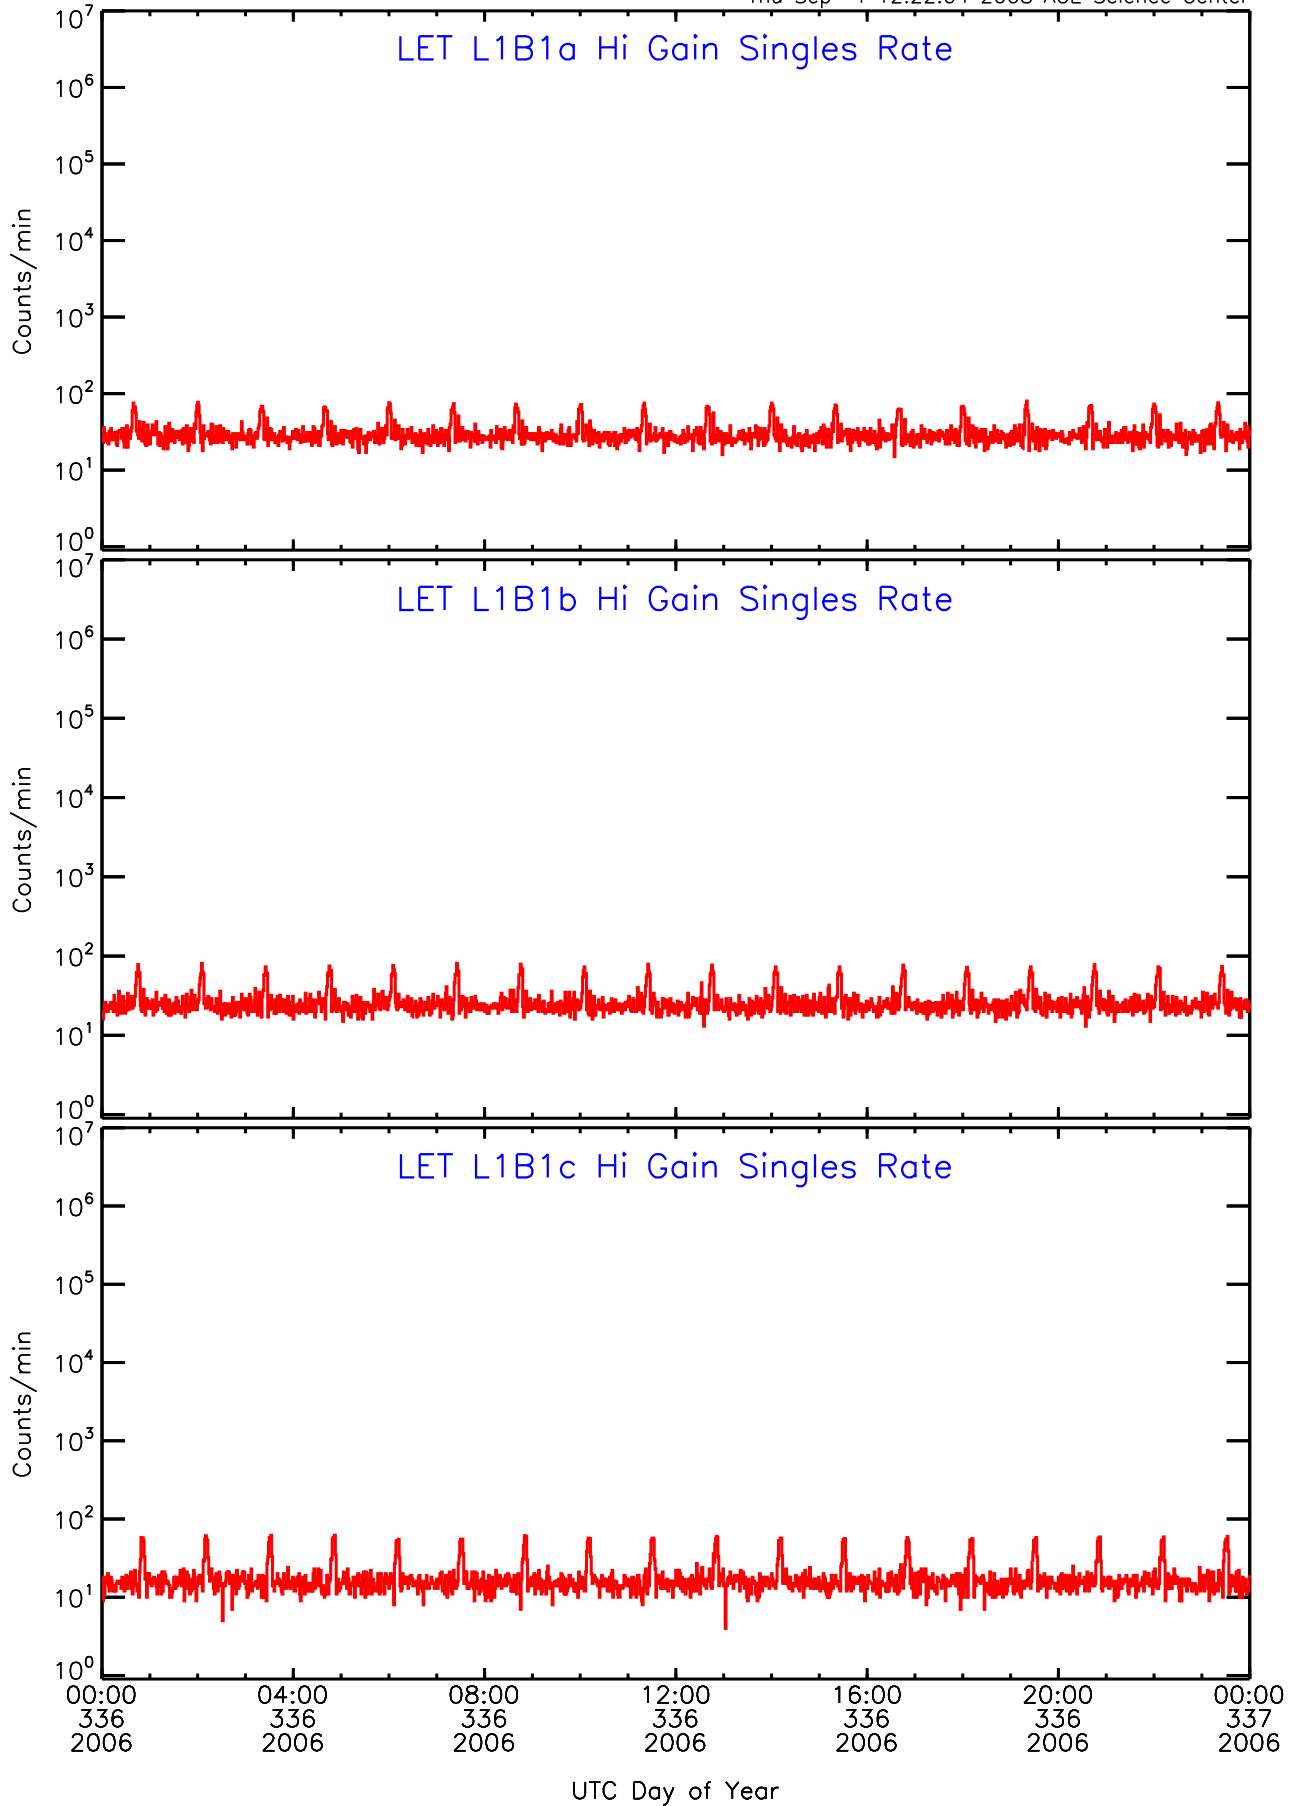

LET ahead Hi-Gain SINGLES RATES Data for 2006-336

Thu Sep 4 12:22:04 2008 ACE Science Center