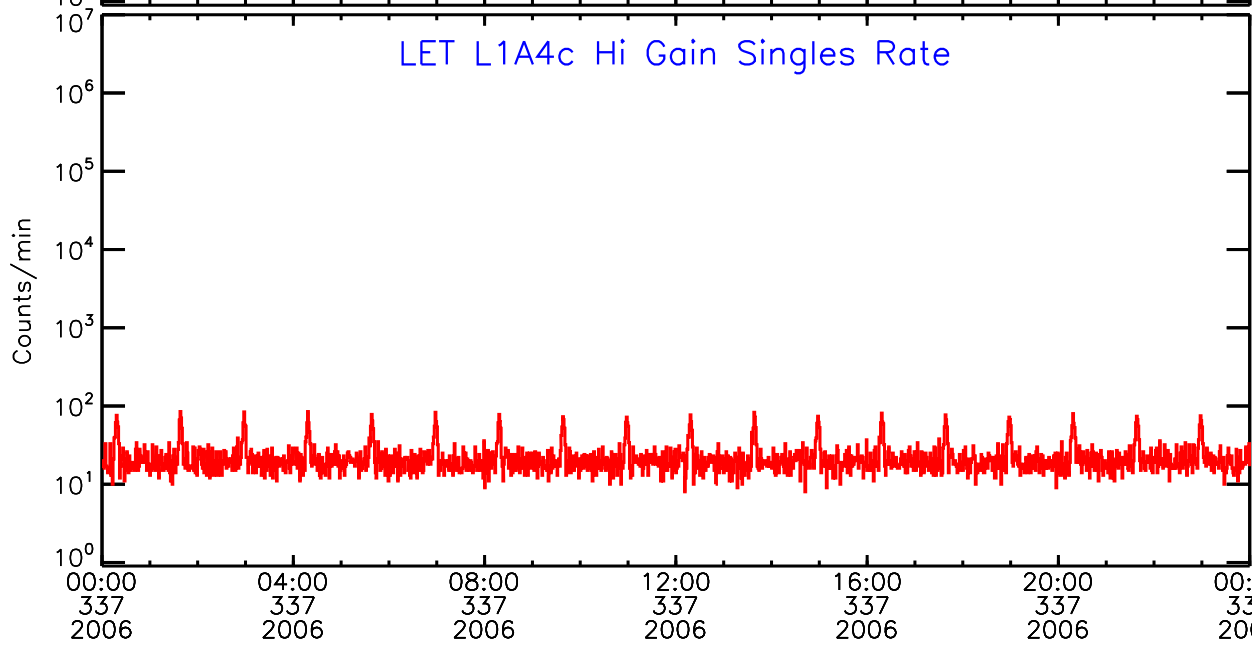

LET ahead Hi-Gain SINGLES RATES Data for 2006-337

Thu Sep 4 12:25:07 2008 ACE Science Center

UTC Day of Year