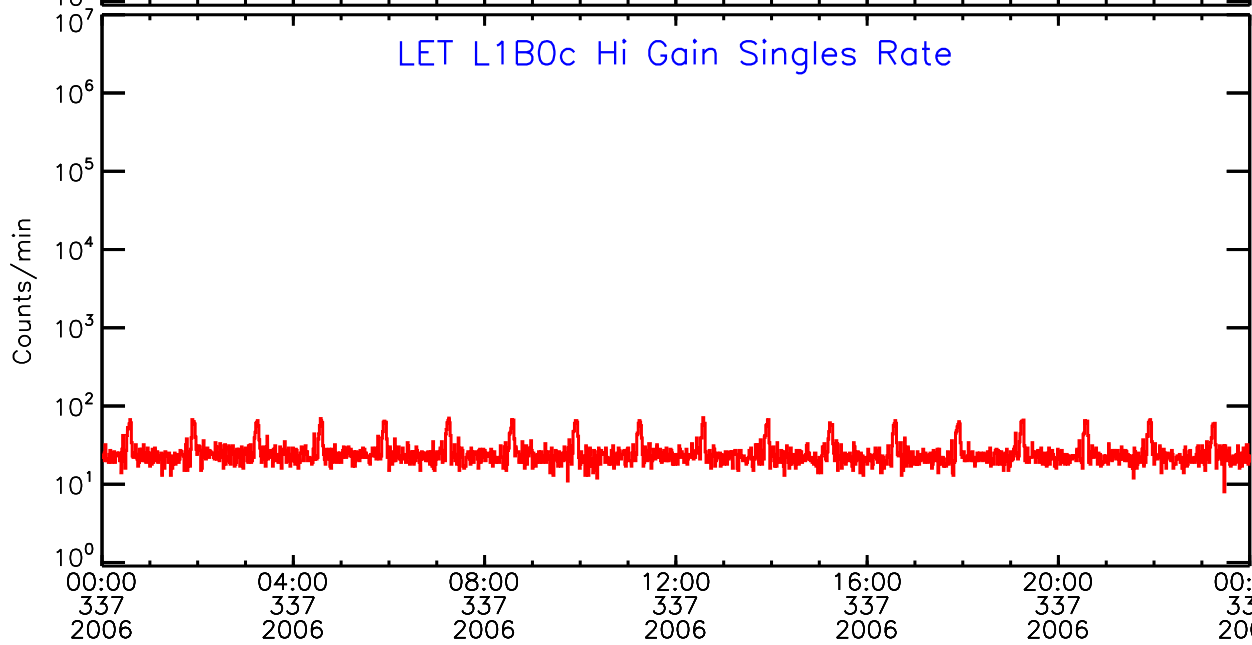

LET ahead Hi-Gain SINGLES RATES Data for 2006-337

Thu Sep 4 12:25:07 2008 ACE Science Center

UTC Day of Year