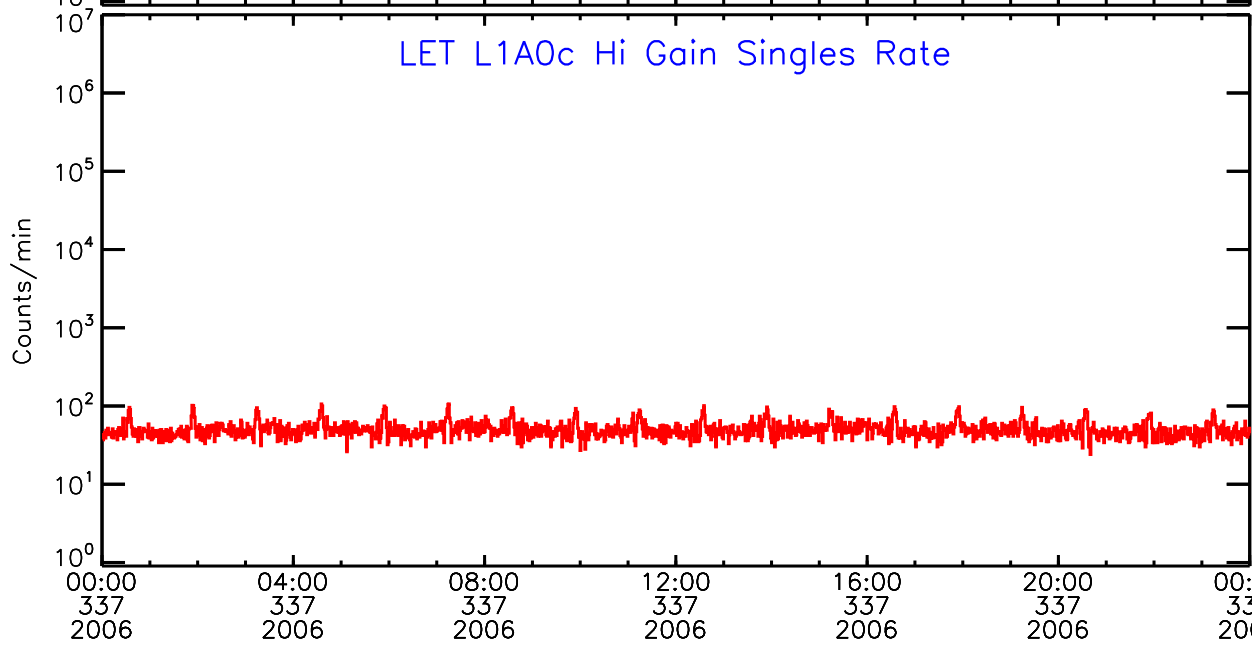

# LET ahead Hi-Gain SINGLES RATES Data for 2006-337

Thu Sep 4 12:25:06 2008 ACE Science Center

UTC Day of Year