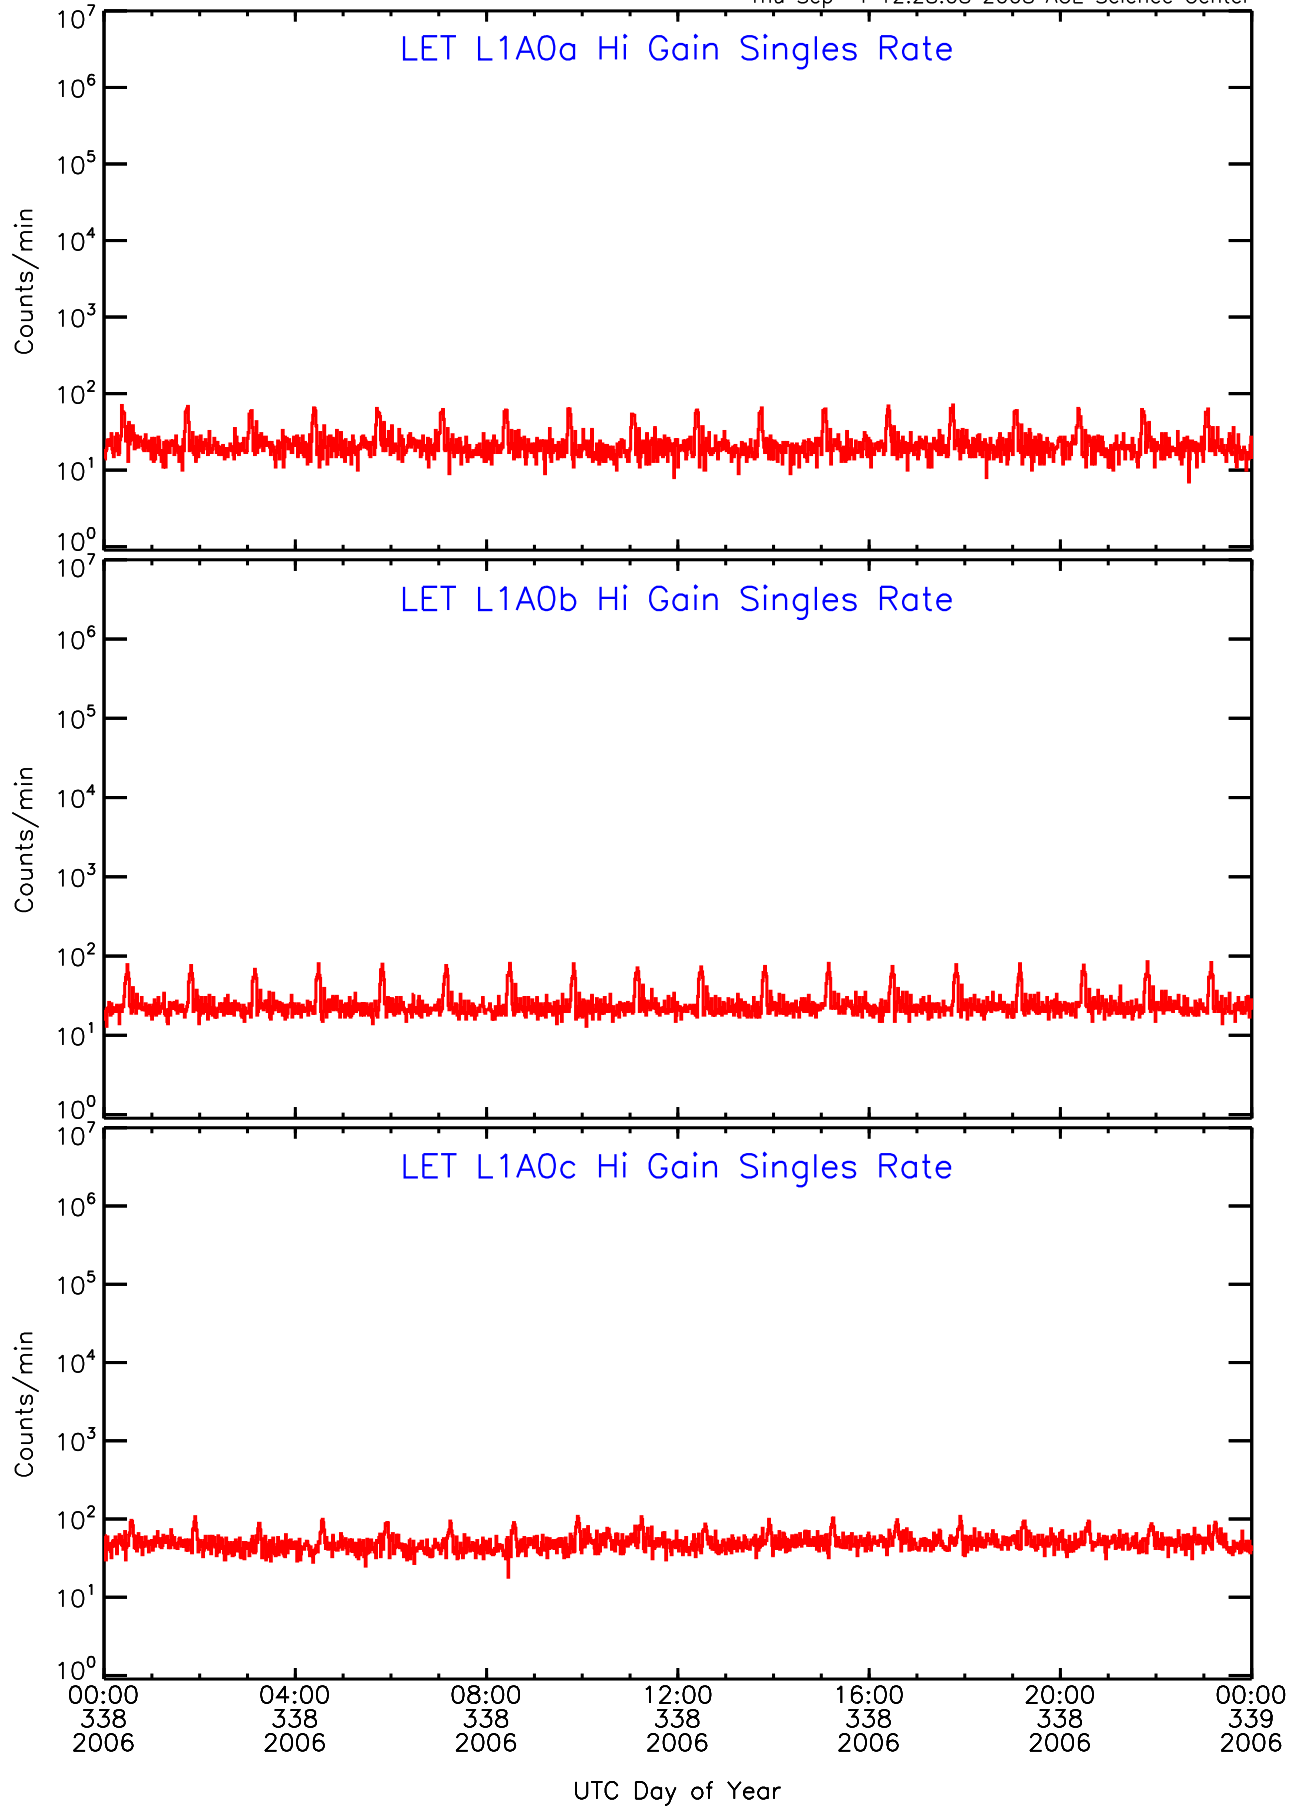

LET ahead Hi-Gain SINGLES RATES Data for 2006-338

Thu Sep 4 12:28:08 2008 ACE Science Center