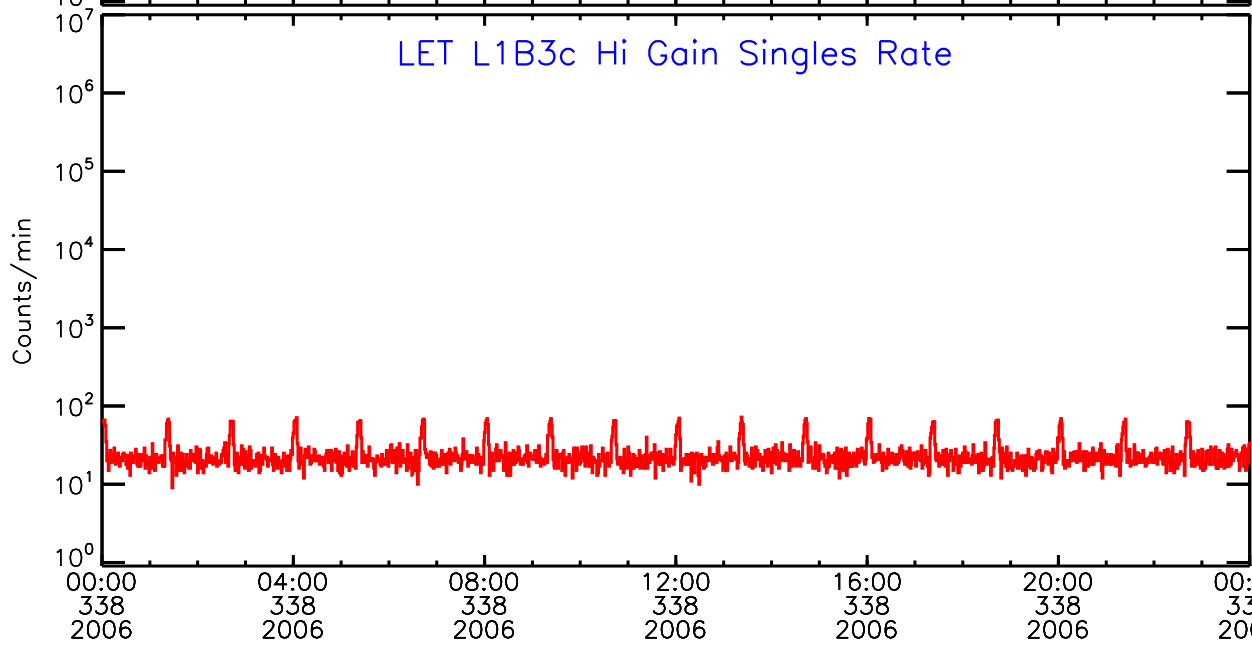

LET ahead Hi-Gain SINGLES RATES Data for 2006-338

Thu Sep 4 12:28:10 2008 ACE Science Center

UTC Day of Year