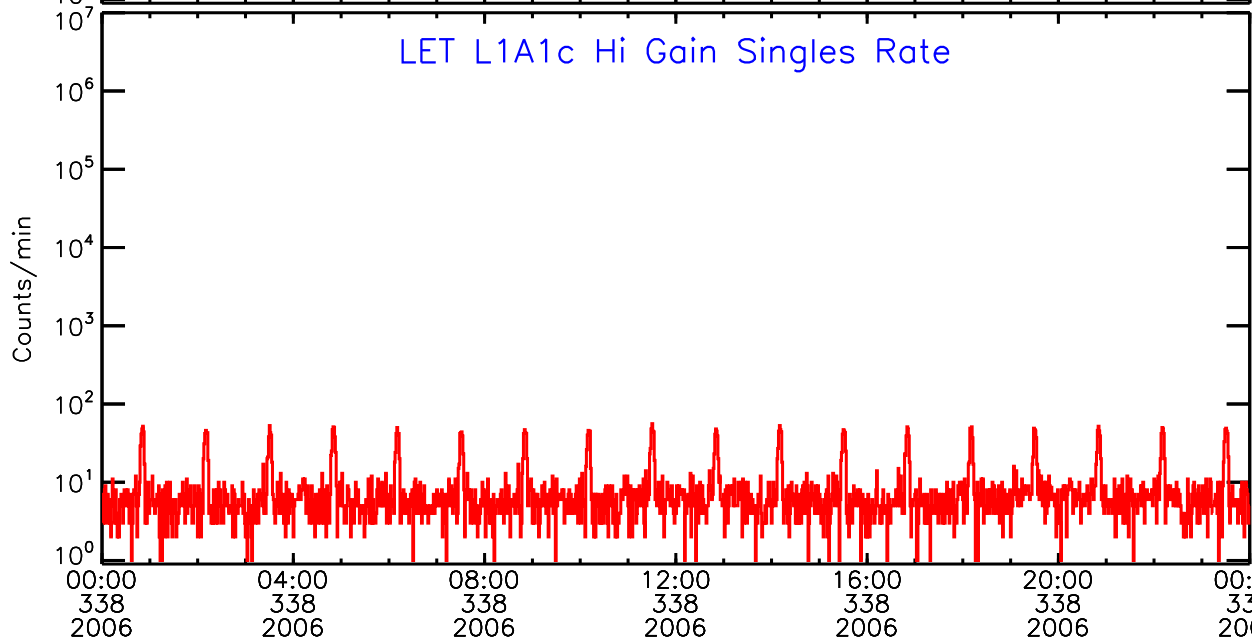

LET ahead Hi-Gain SINGLES RATES Data for 2006-338

Thu Sep 4 12:28:08 2008 ACE Science Center

UTC Day of Year