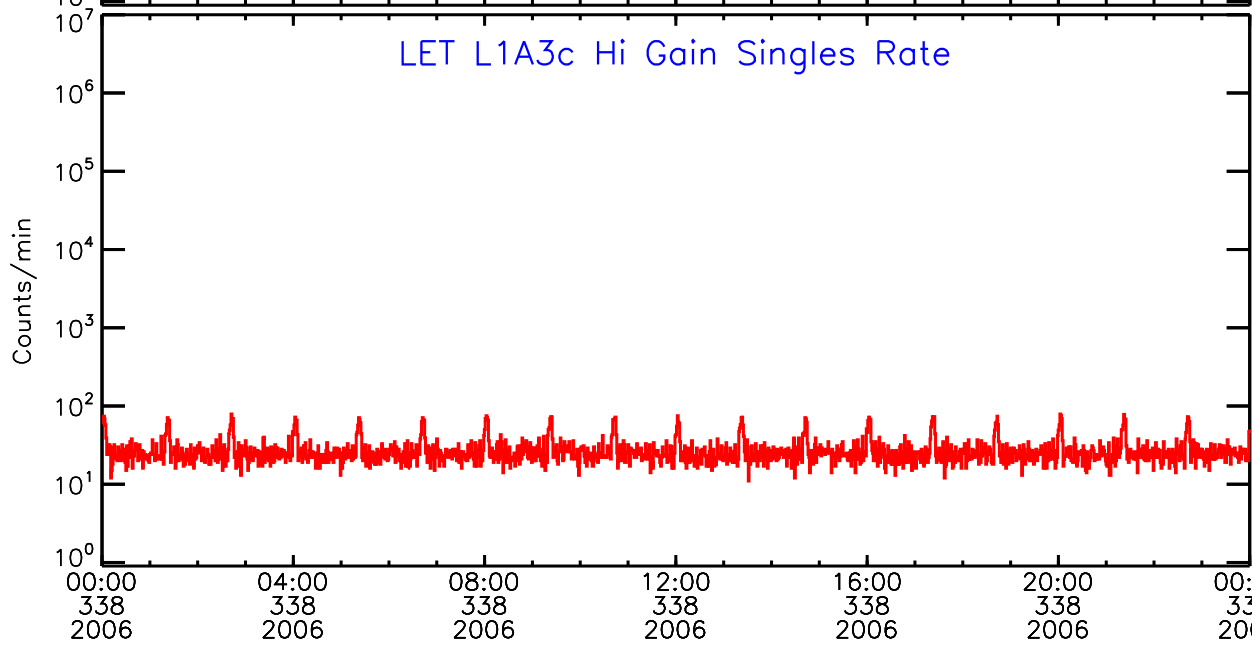

LET ahead Hi-Gain SINGLES RATES Data for 2006-338

Thu Sep 4 12:28:09 2008 ACE Science Center

UTC Day of Year