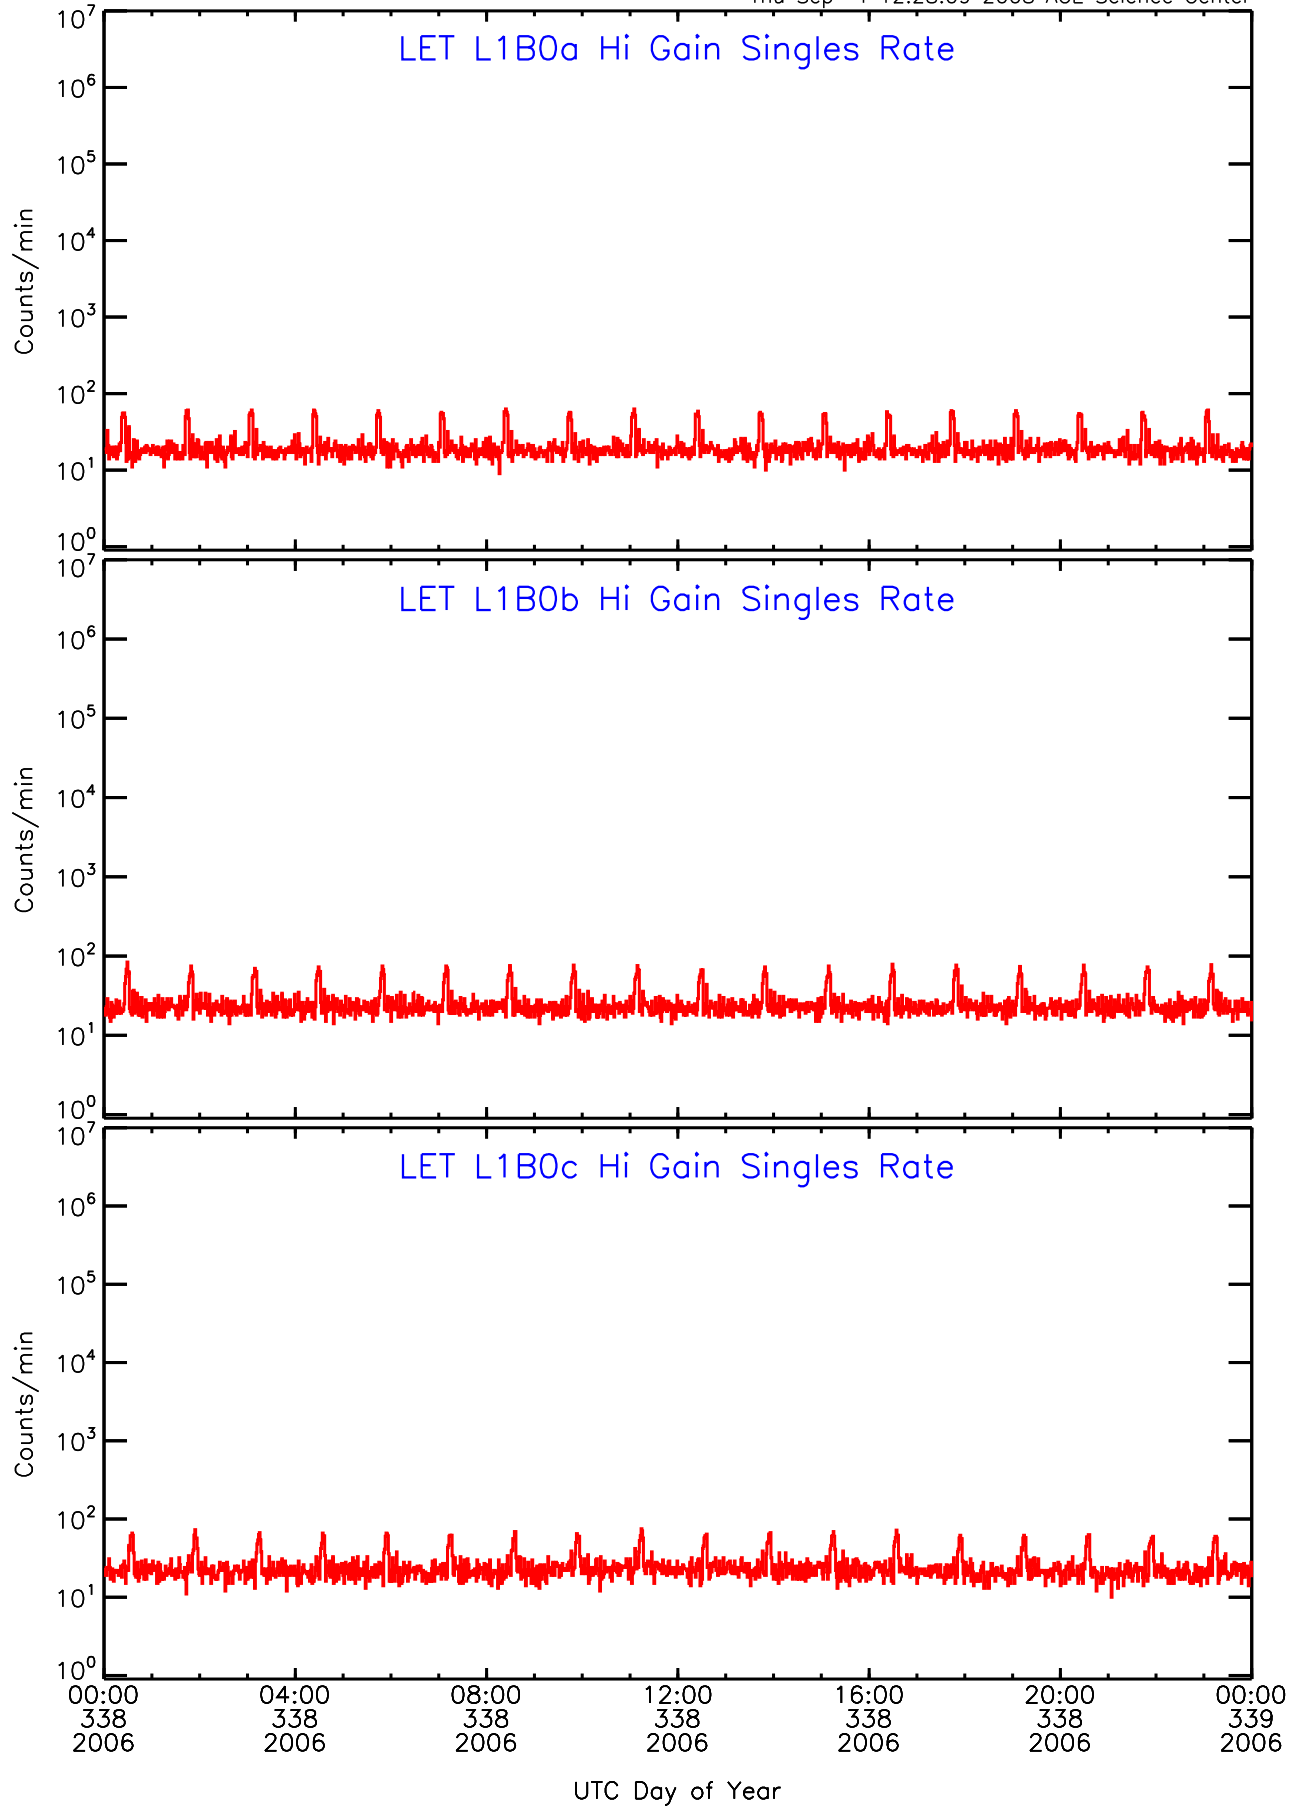

LET ahead Hi-Gain SINGLES RATES Data for 2006-338

Thu Sep 4 12:28:09 2008 ACE Science Center