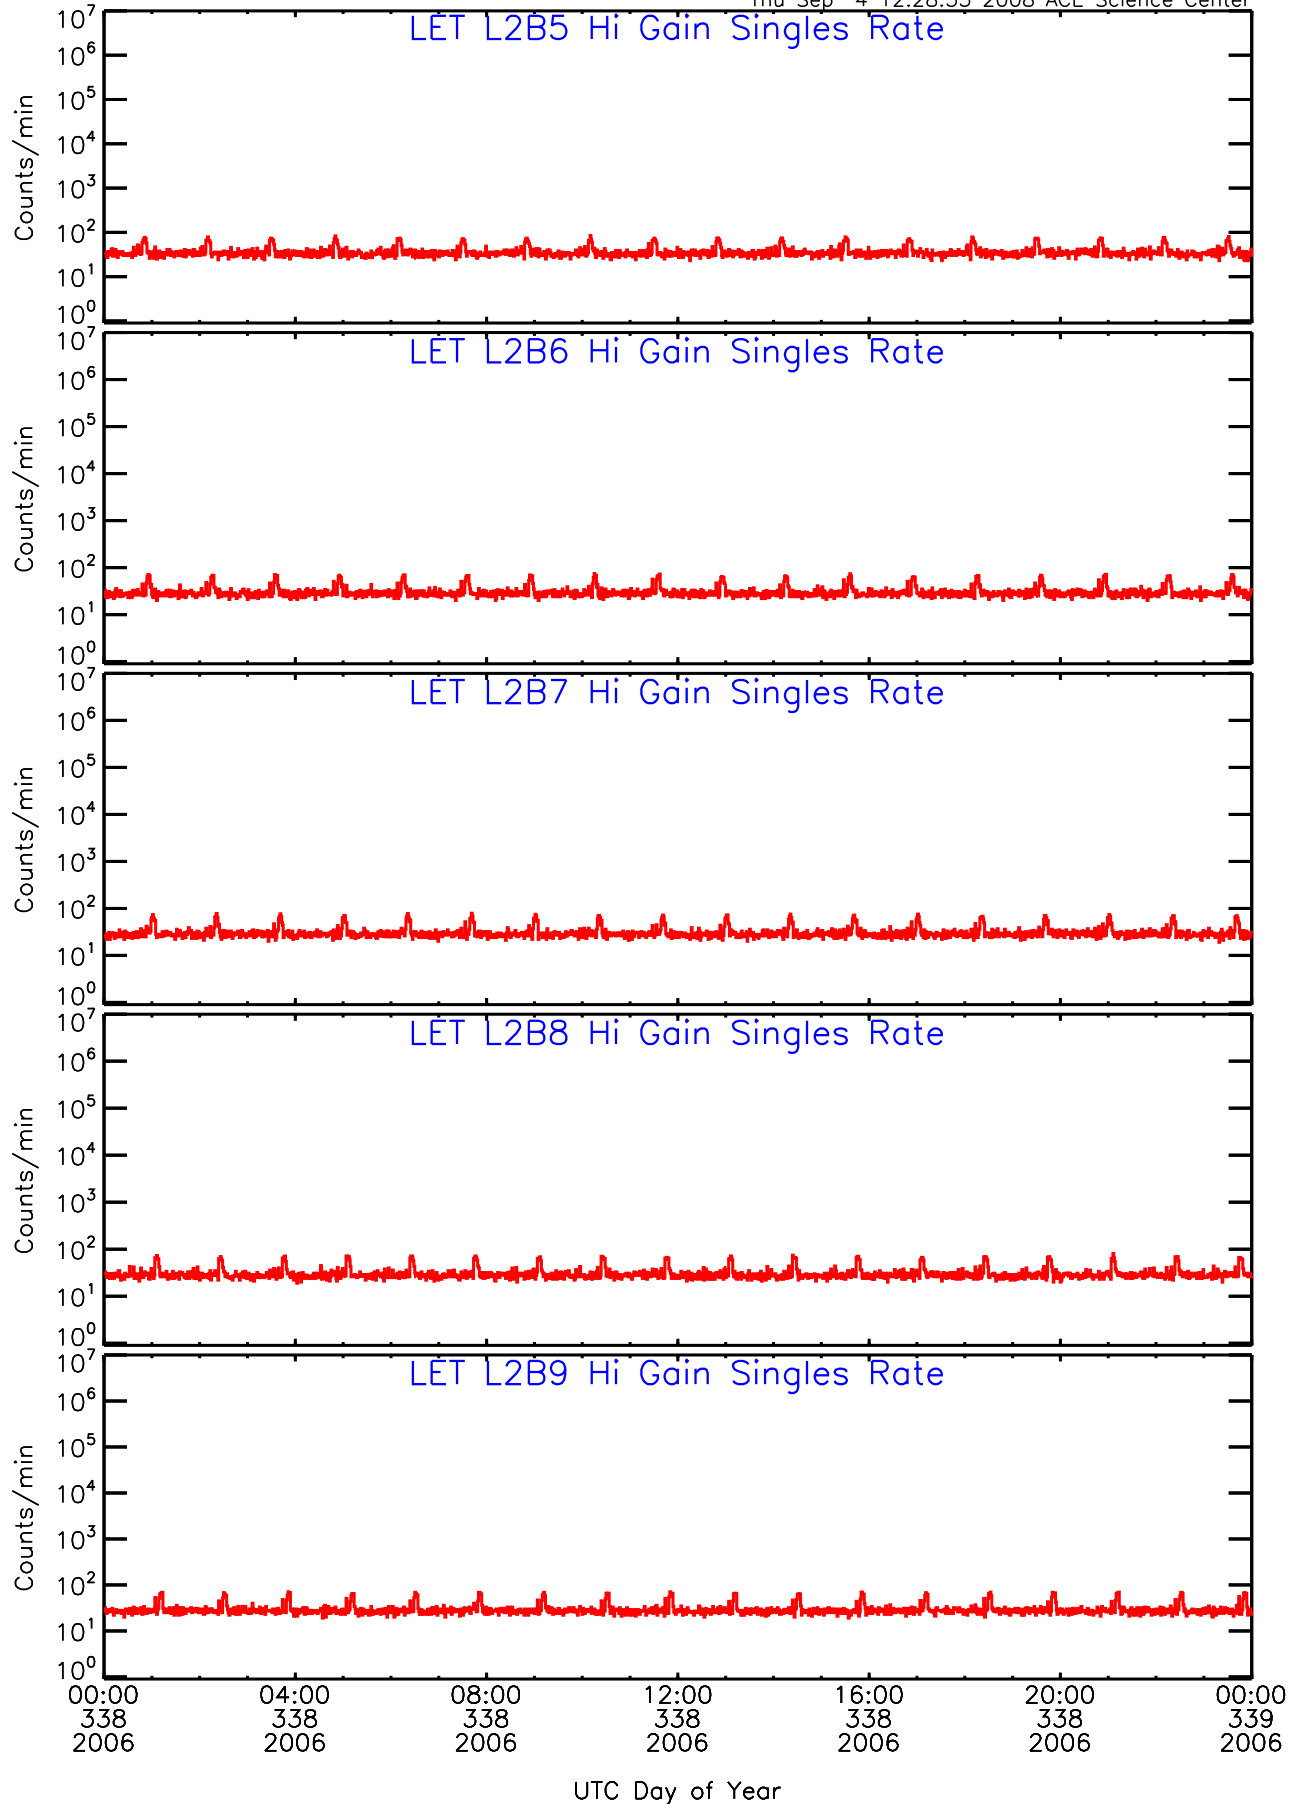

LET ahead Hi-Gain SINGLES RATES Data for 2006-338

Thu Sep 4 12:28:35 2008 ACE Science Center