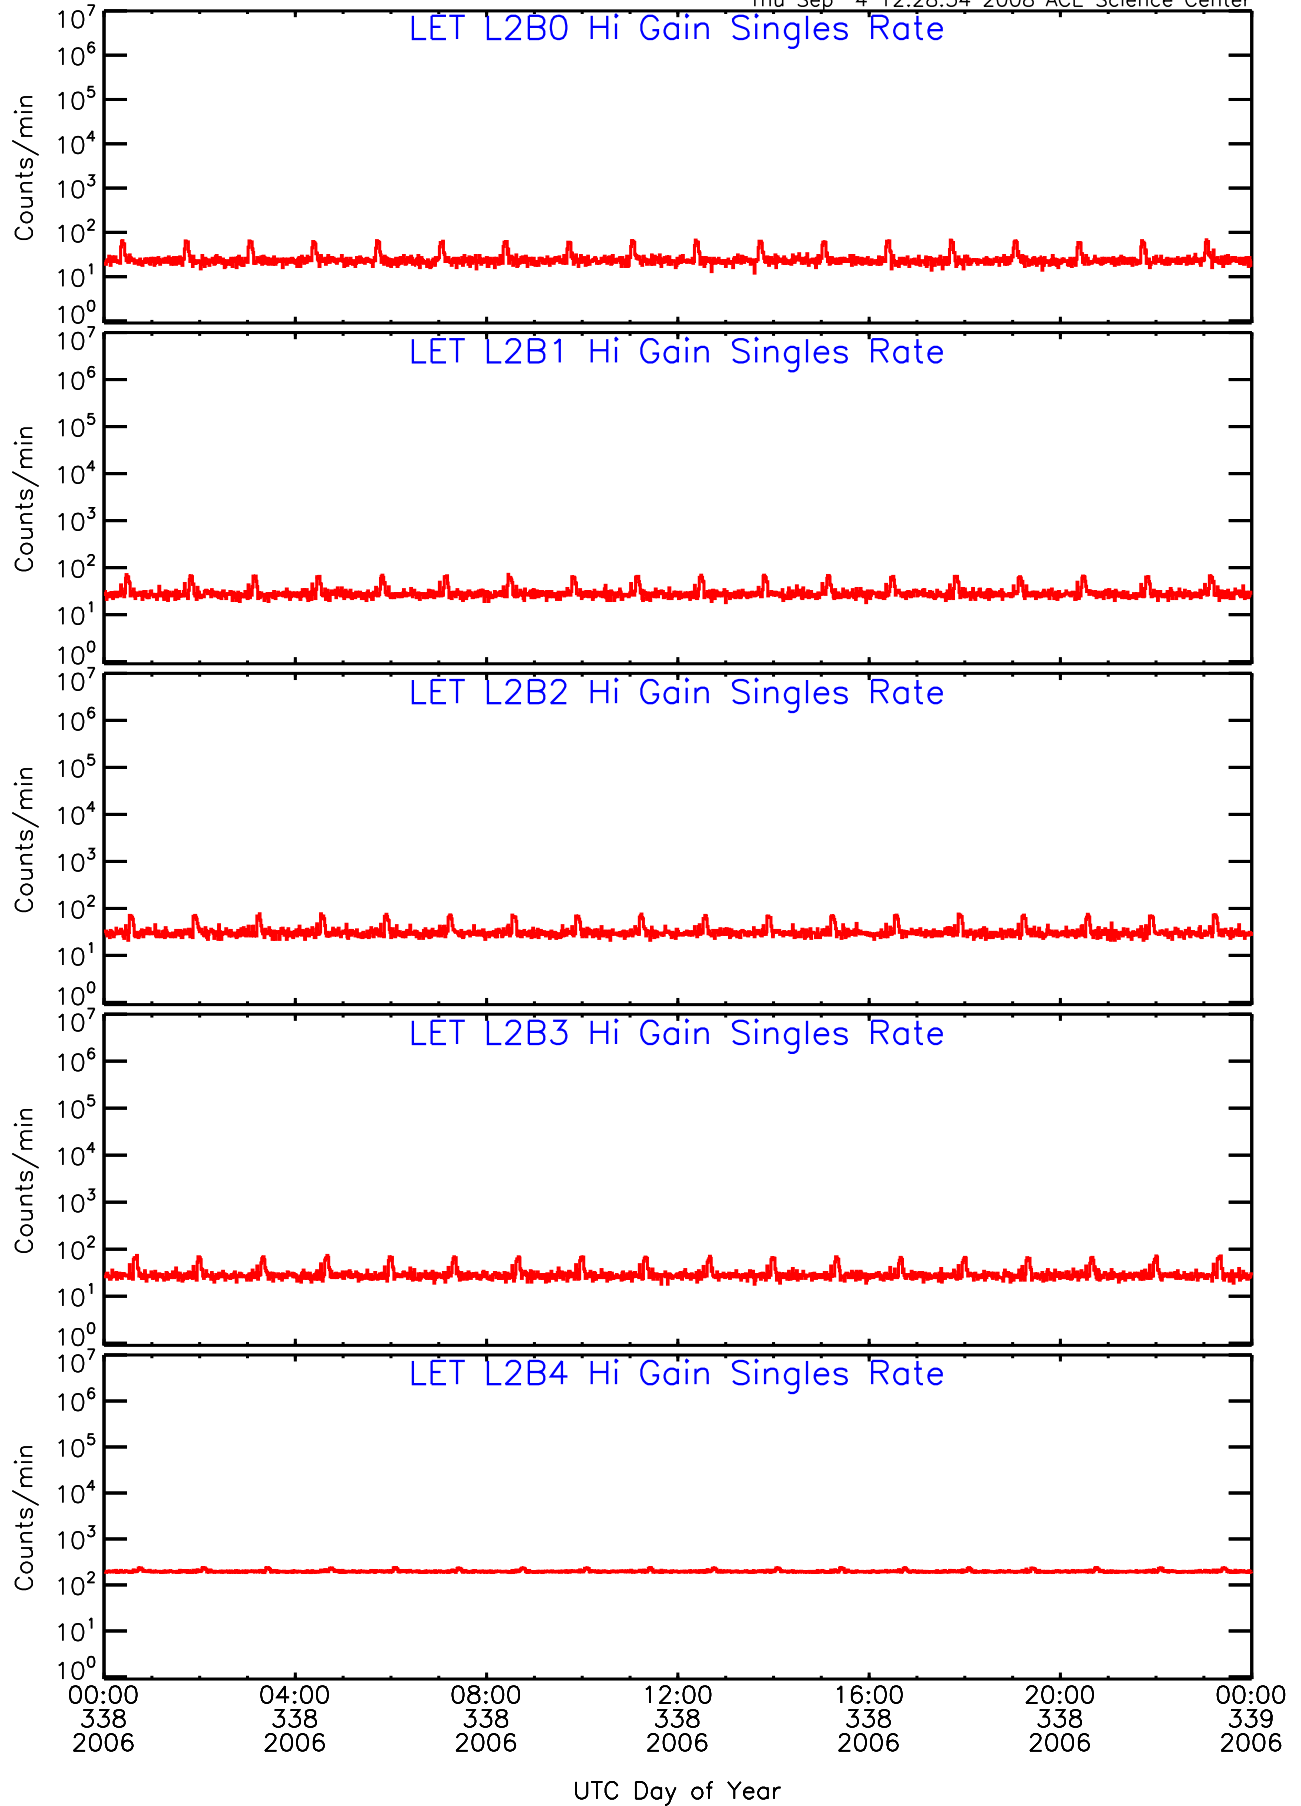

Thu Sep 4 12:28:34 2008 ACE Science Center

LET ahead Hi-Gain SINGLES RATES Data for 2006-338

Thu Sep 4 12:28:34 2008 ACE Science Center

LET ahead Hi-Gain SINGLES RATES Data for 2006-338

Thu Sep 4 12:28:34 2008 ACE Science Center