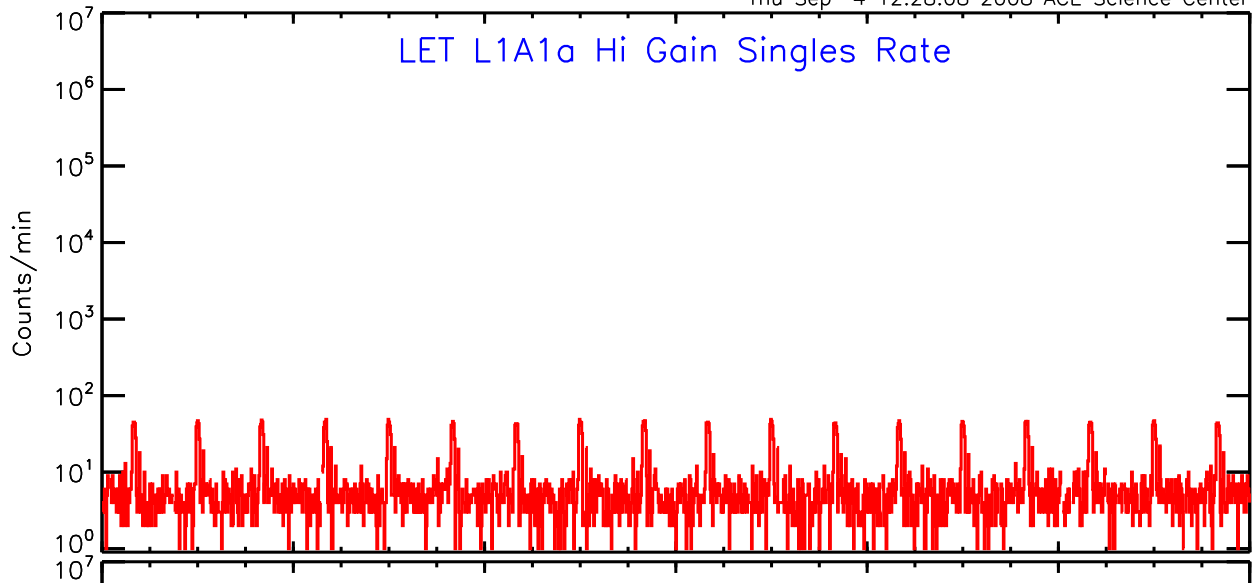

LET ahead Hi-Gain SINGLES RATES Data for 2006-338

Thu Sep 4 12:28:08 2008 ACE Science Center

UTC Day of Year