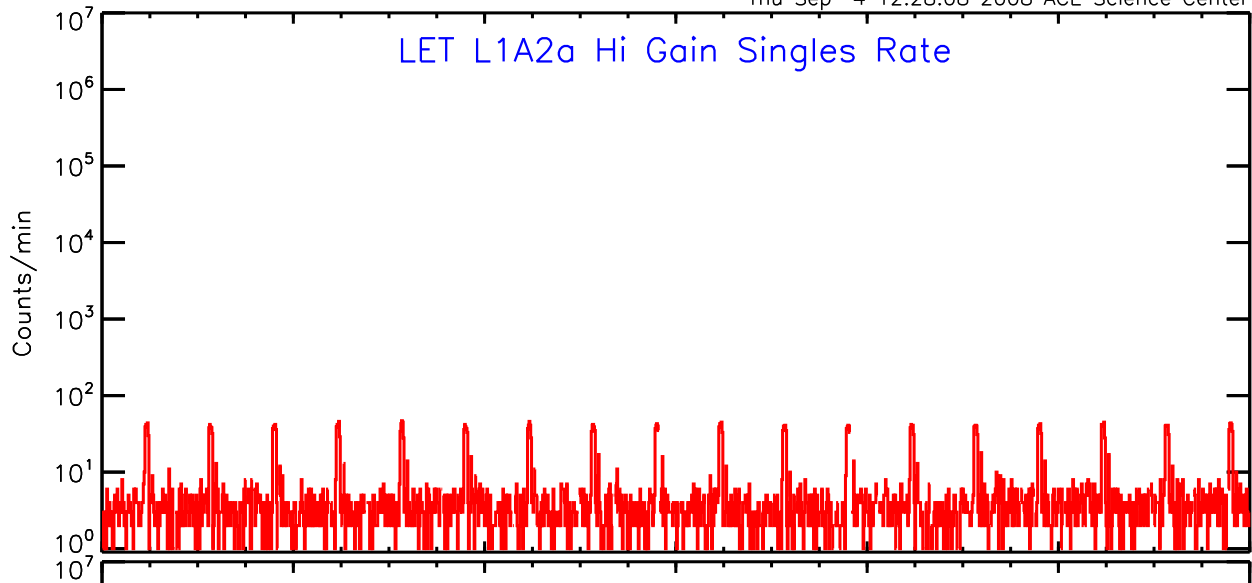

Thu Sep 4 12:28:08 2008 ACE Science Center

00:00 04:00 08:00 12:00 16:00 20:00 00:00
338 338 338 338 338 338 339
2006 2006 2006 2006 2006 2006 2006

UTC Day of Year

LET ahead Hi-Gain SINGLES RATES Data for 2006-338