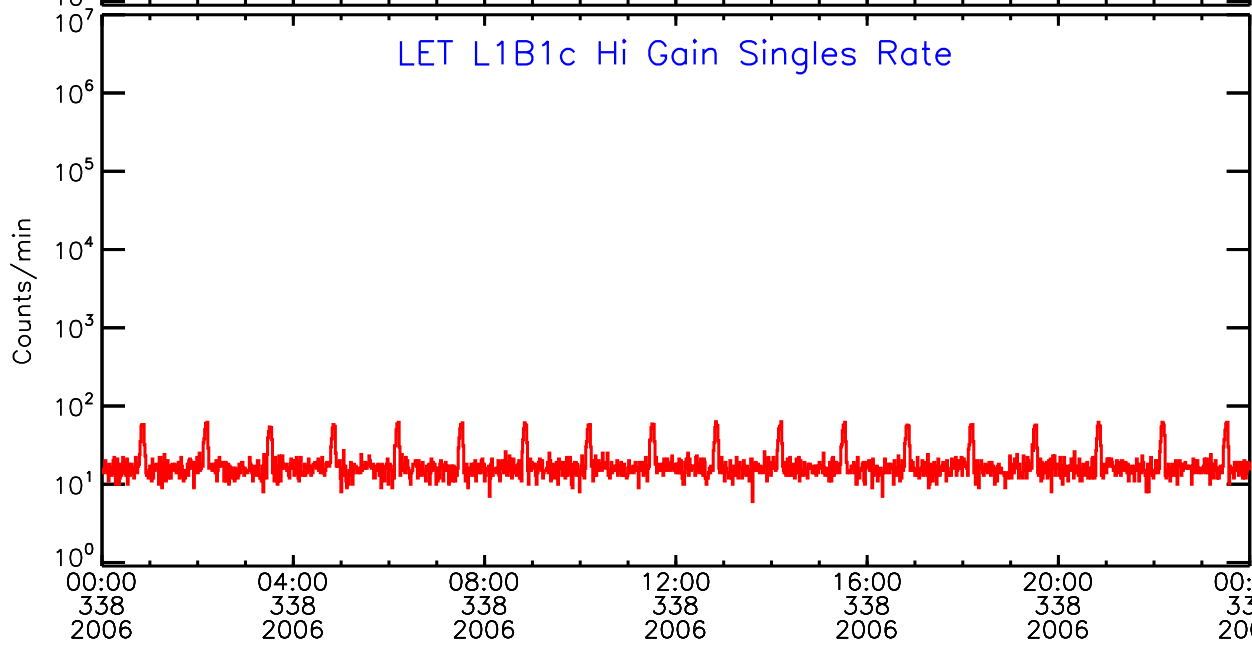

LET ahead Hi-Gain SINGLES RATES Data for 2006-338

Thu Sep 4 12:28:09 2008 ACE Science Center

UTC Day of Year