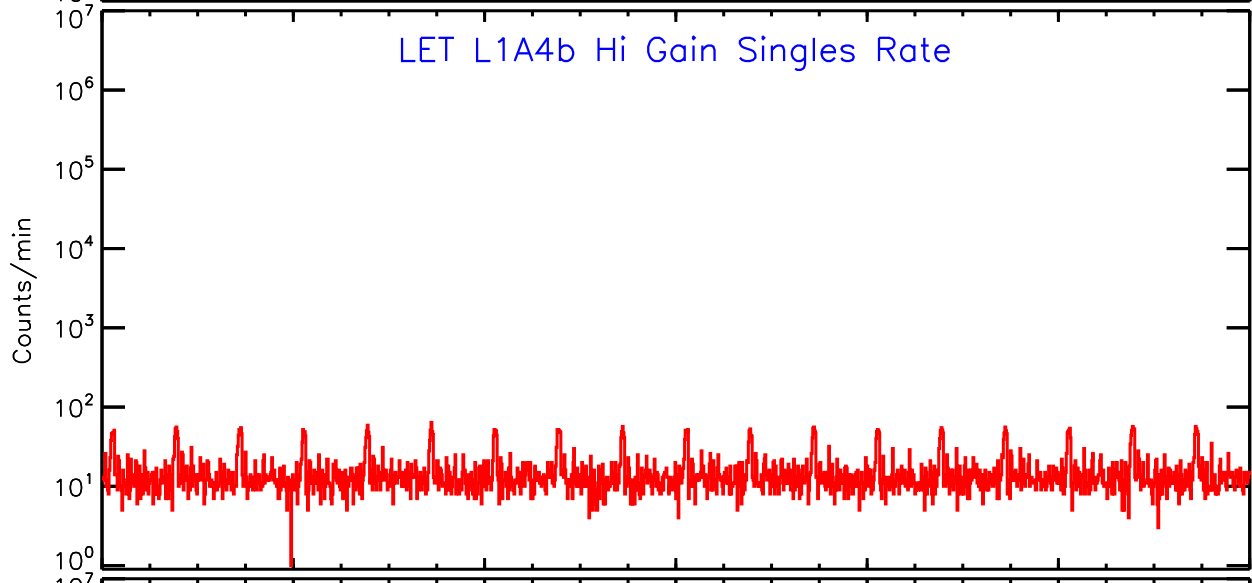

LET ahead Hi-Gain SINGLES RATES Data for 2006-338

Thu Sep 4 12:28:09 2008 ACE Science Center

00:00 04:00 08:00 12:00 16:00 20:00 00:00
338 338 338 338 338 338 339
2006 2006 2006 2006 2006 2006 2006

UTC Day of Year