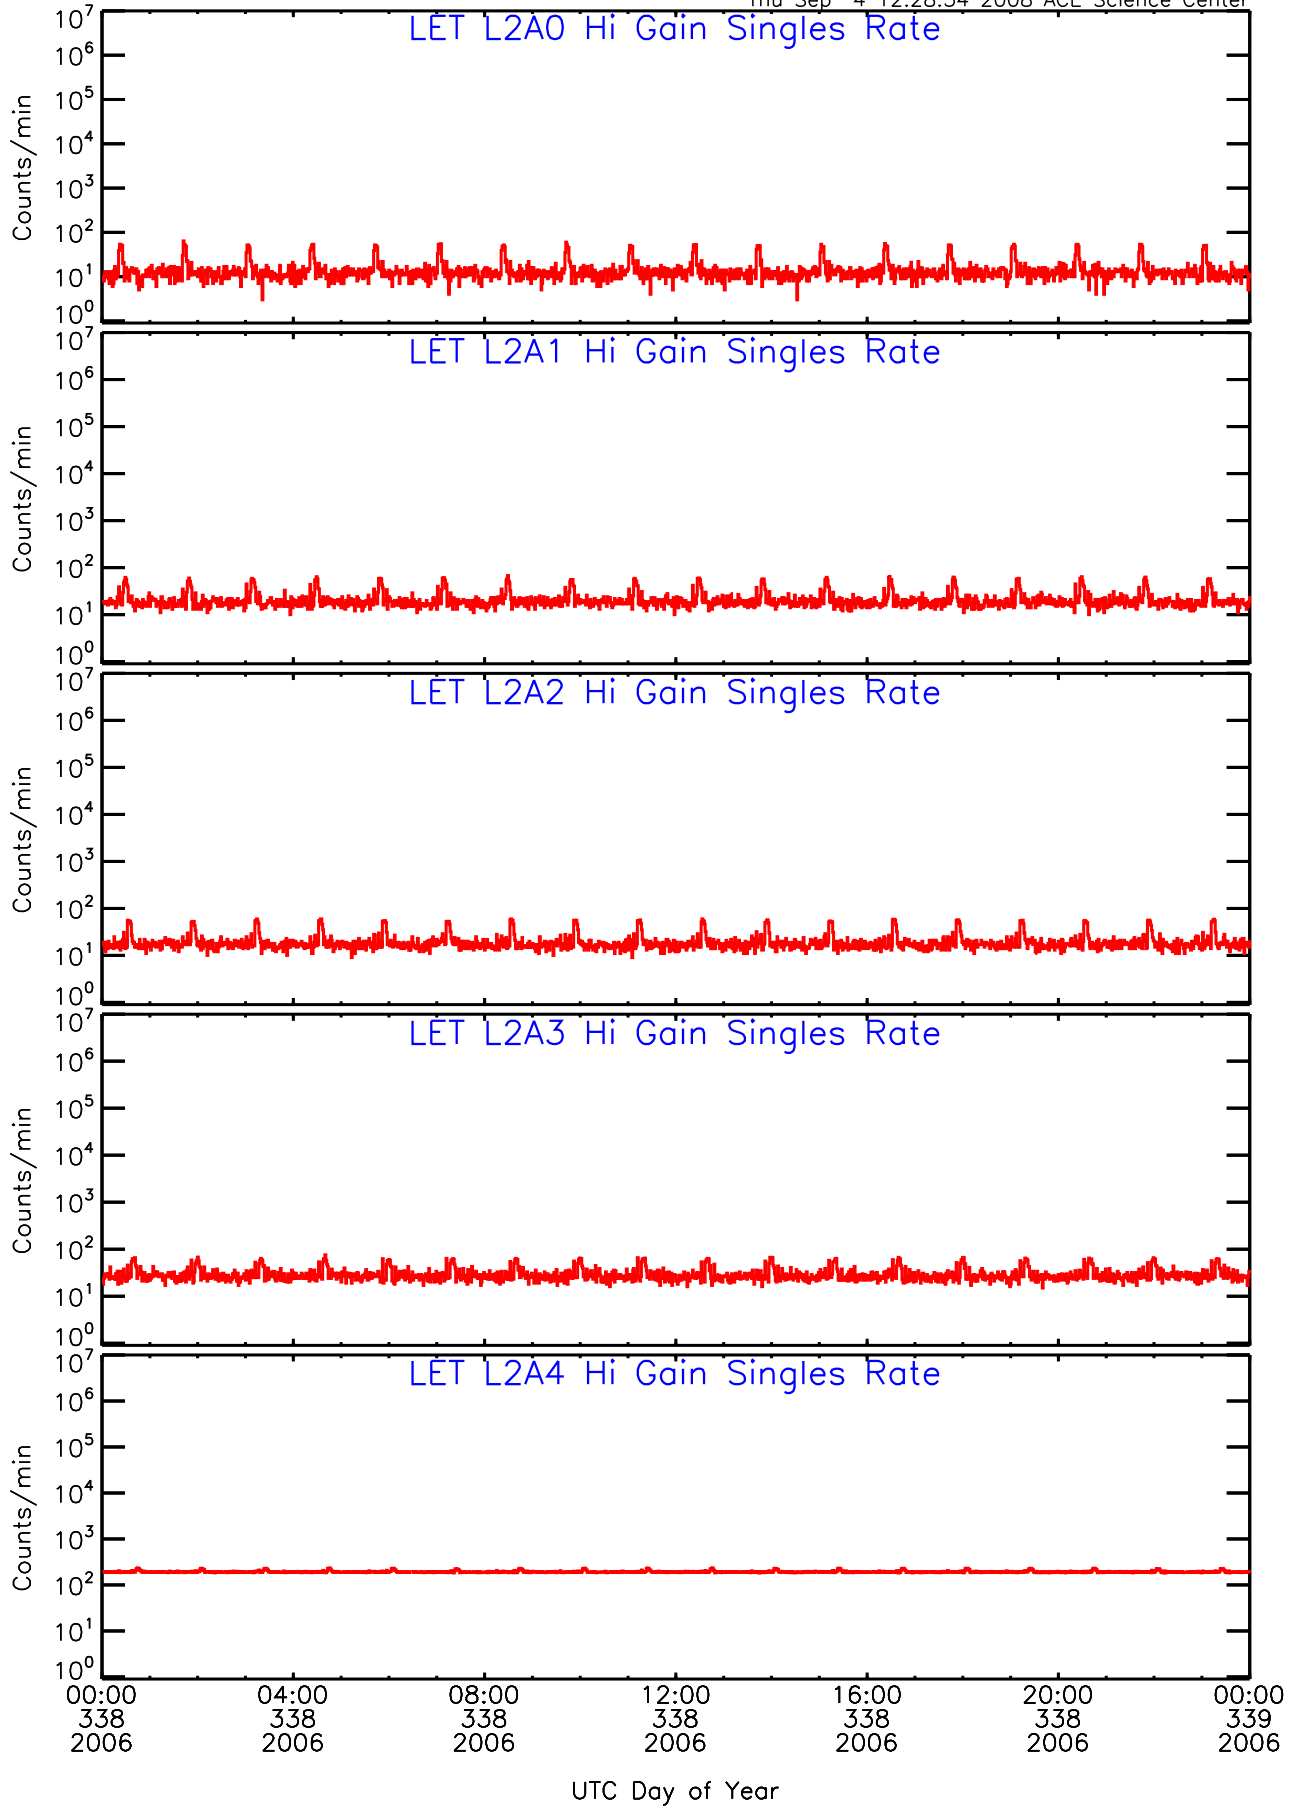

LET ahead Hi-Gain SINGLES RATES Data for 2006-338

Thu Sep 4 12:28:34 2008 ACE Science Center