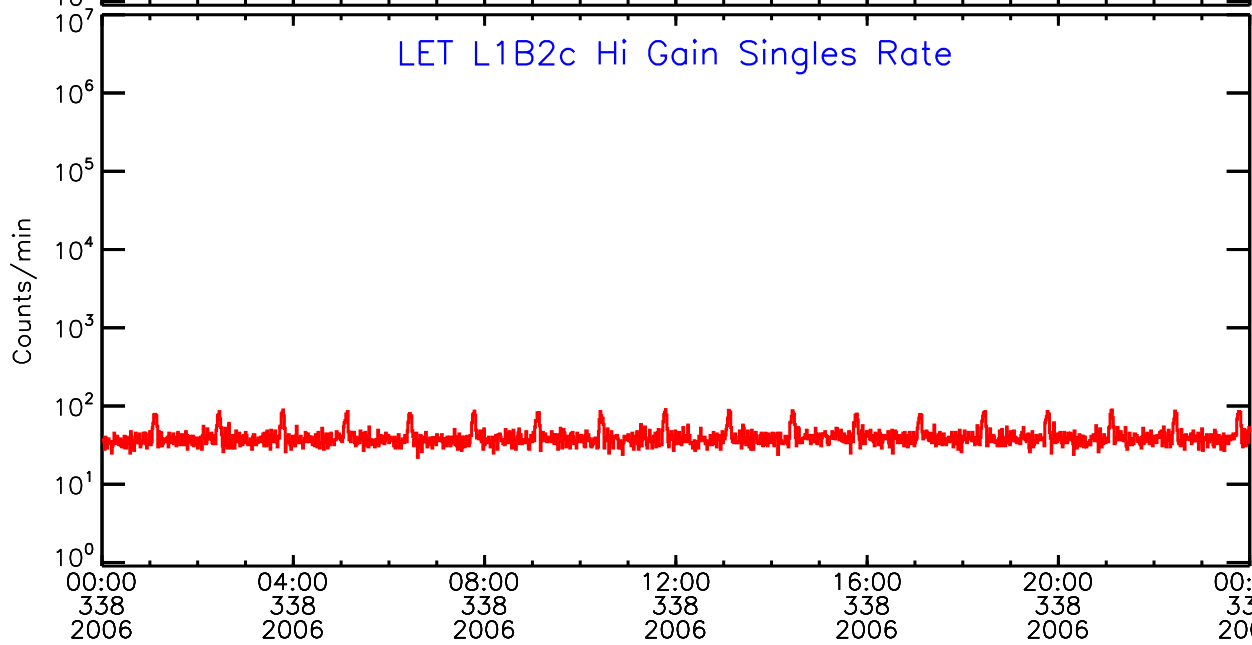

LET ahead Hi-Gain SINGLES RATES Data for 2006-338

Thu Sep 4 12:28:09 2008 ACE Science Center

00:00 04:00 08:00 12:00 16:00 20:00 00:00
338 338 338 338 338 338 339
2006 2006 2006 2006 2006 2006 2006

UTC Day of Year