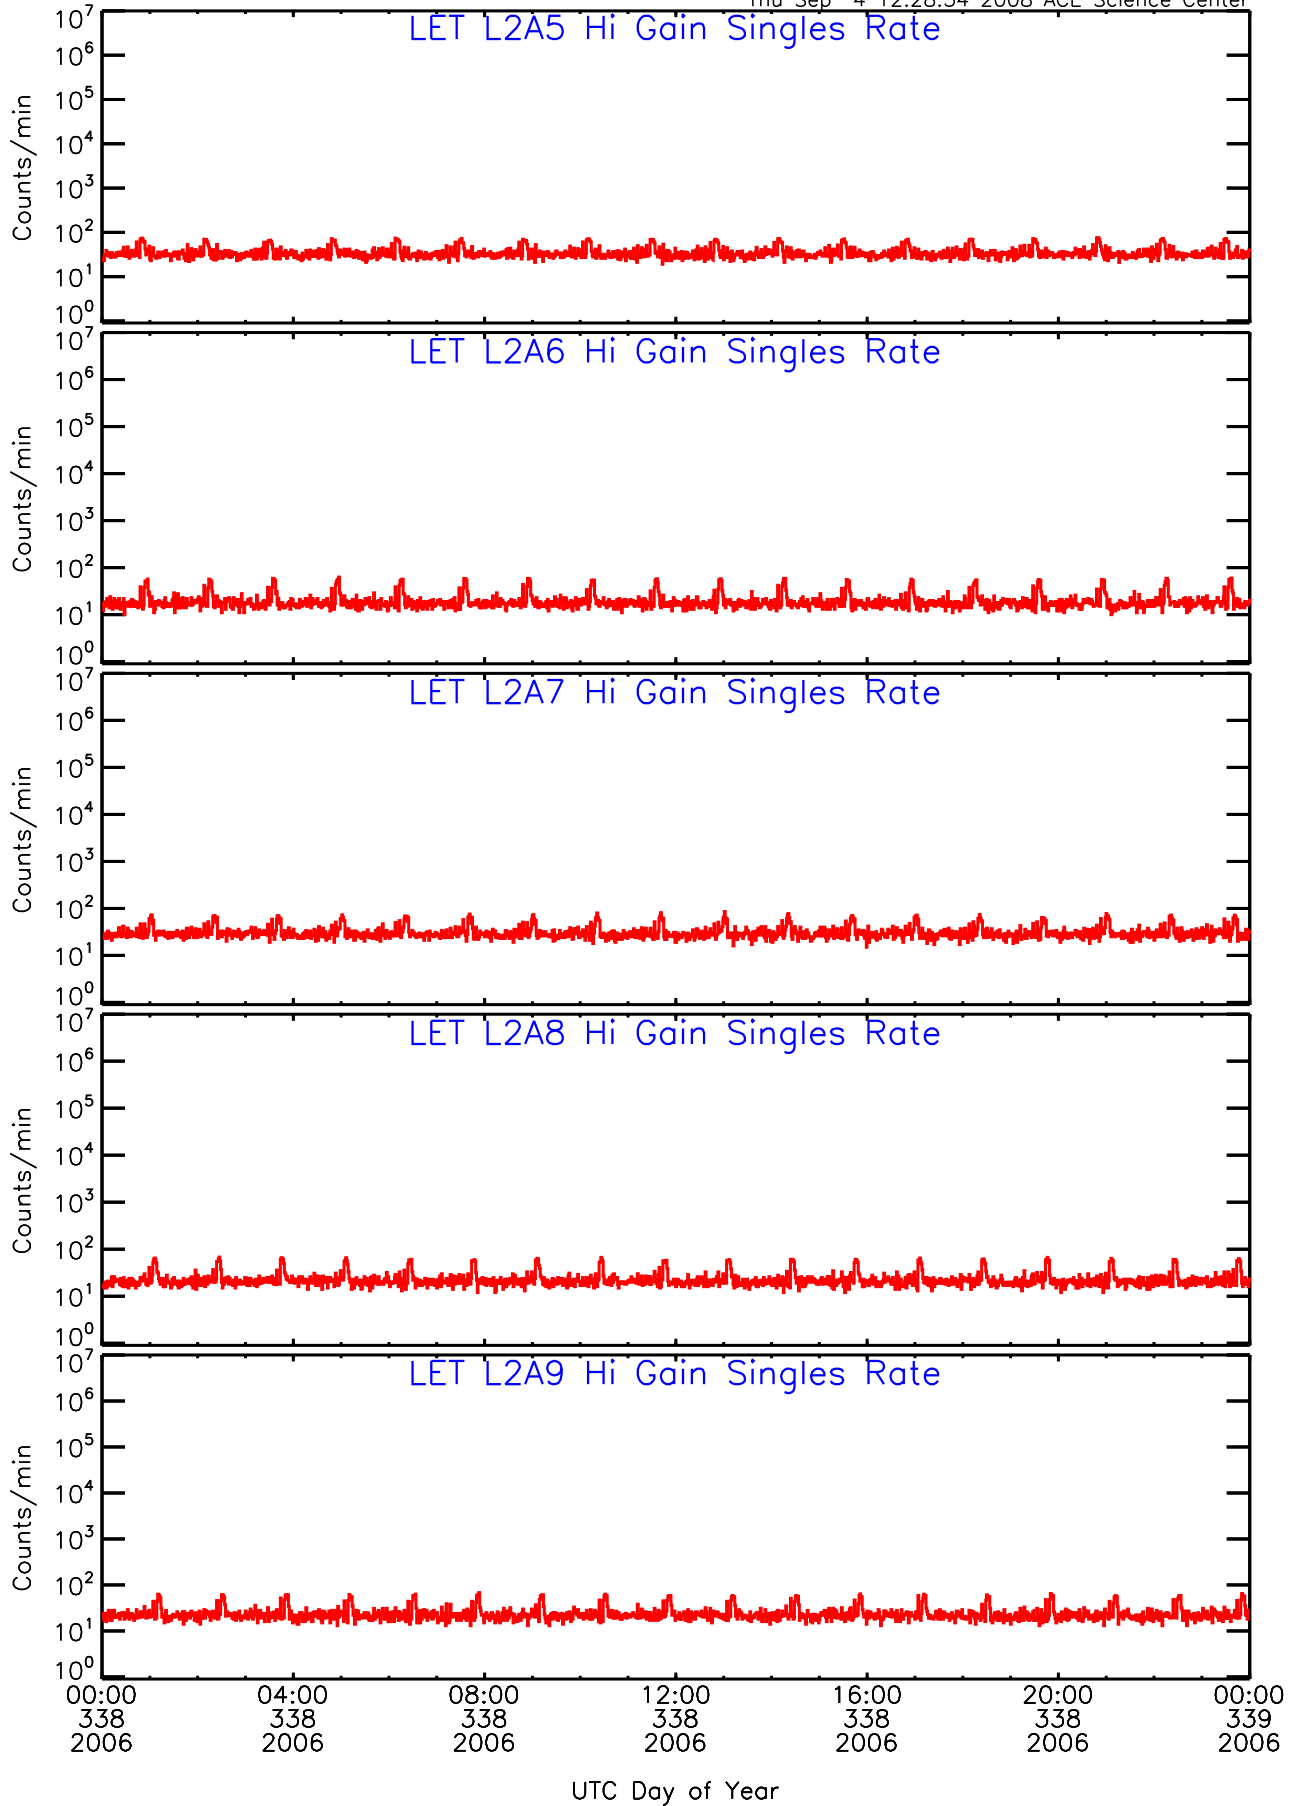

LET ahead Hi-Gain SINGLES RATES Data for 2006-338

Thu Sep 4 12:28:34 2008 ACE Science Center