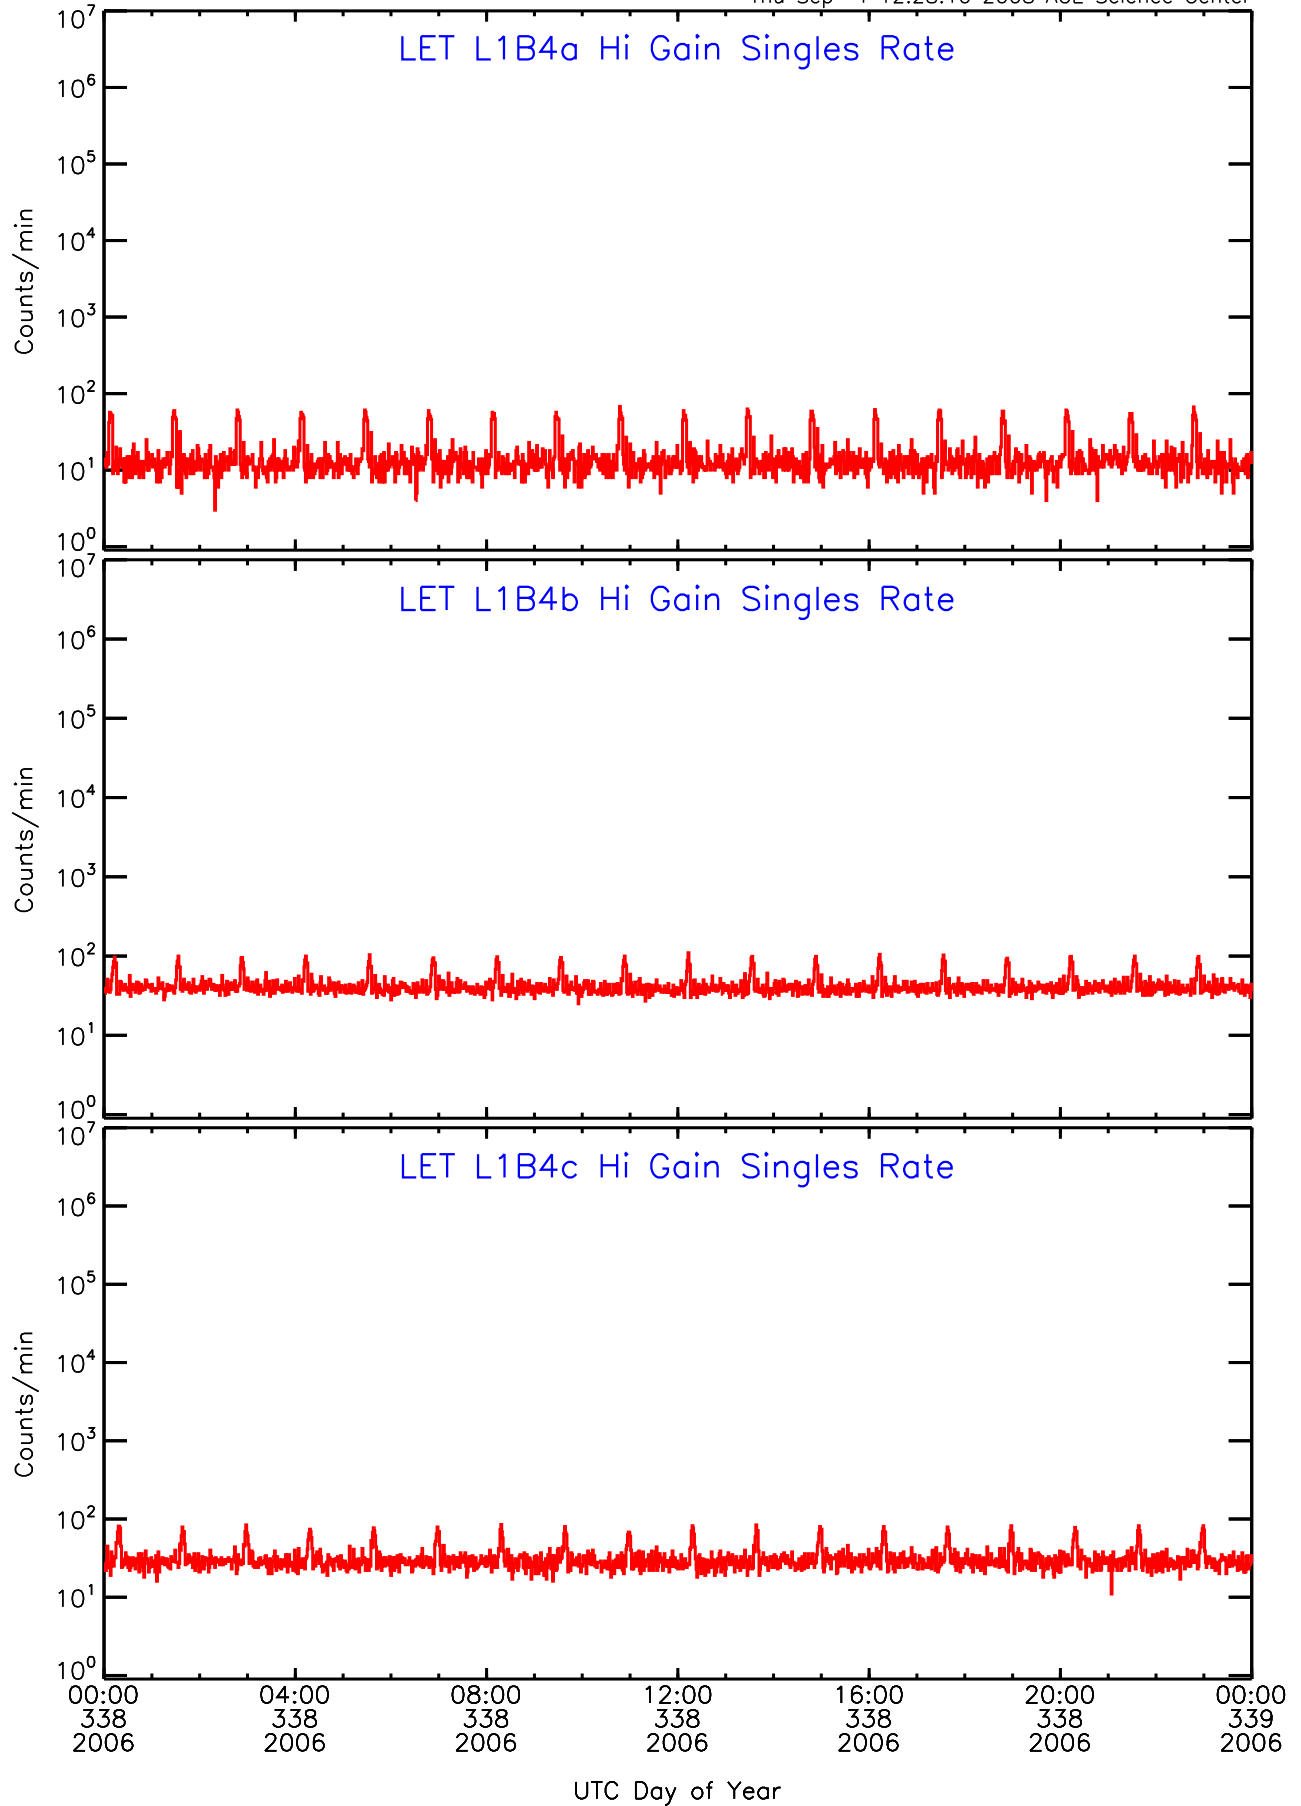

LET ahead Hi-Gain SINGLES RATES Data for 2006-338

Thu Sep 4 12:28:10 2008 ACE Science Center

UTC Day of Year

LET ahead Hi-Gain SINGLES RATES Data for 2006-338

Thu Sep 4 12:28:10 2008 ACE Science Center

LET ahead Hi-Gain SINGLES RATES Data for 2006-338