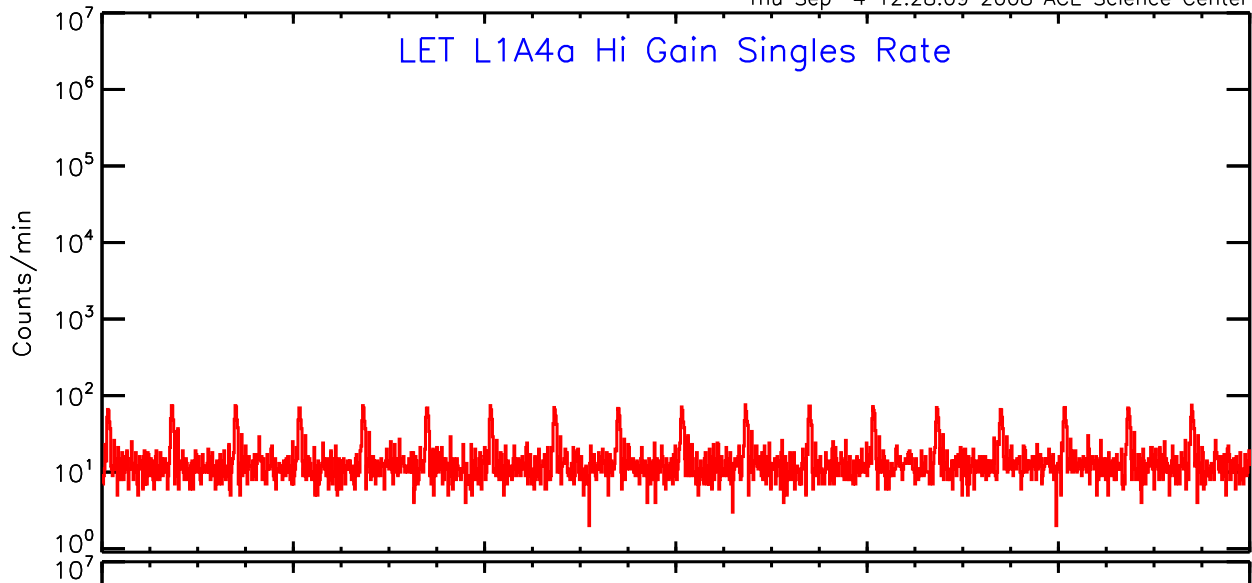

LET ahead Hi-Gain SINGLES RATES Data for 2006-338

Thu Sep 4 12:28:09 2008 ACE Science Center

00:00 04:00 08:00 12:00 16:00 20:00 00:00
338 338 338 338 338 338 339
2006 2006 2006 2006 2006 2006 2006

UTC Day of Year