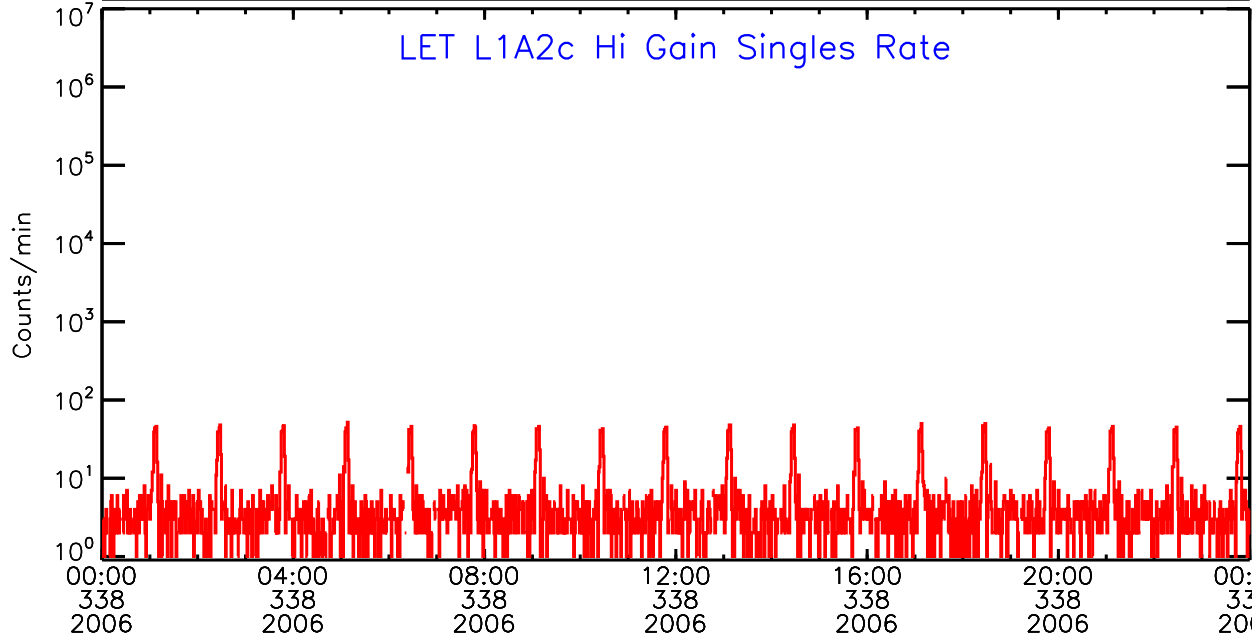

Thu Sep 4 12:28:08 2008 ACE Science Center

00:00 04:00 08:00 12:00 16:00 20:00 00:00
338 338 338 338 338 338 339
2006 2006 2006 2006 2006 2006 2006

UTC Day of Year

LET ahead Hi-Gain SINGLES RATES Data for 2006-338