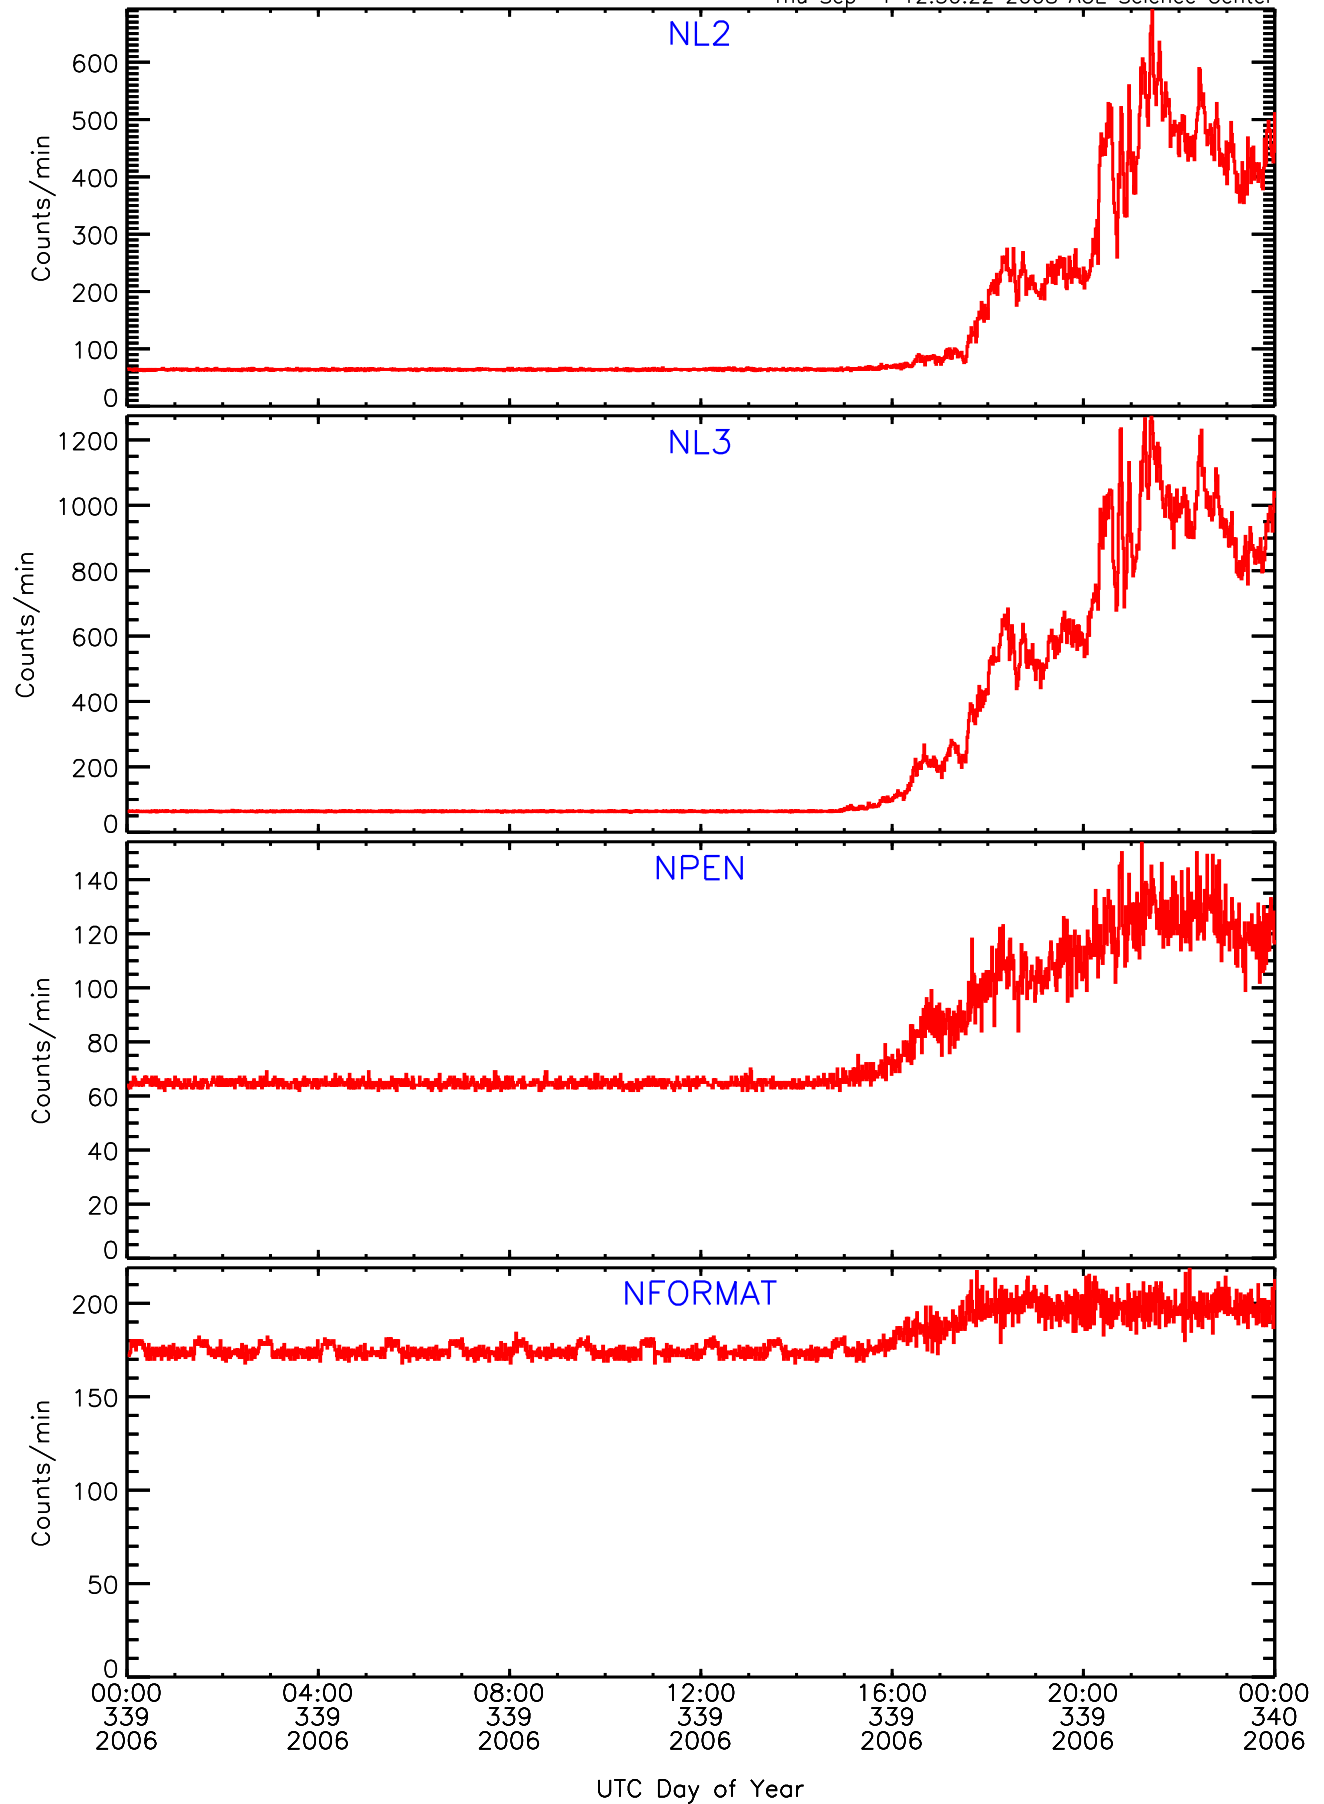

LET ahead Livetime/Trigger Data for 2006-339

Thu Sep 4 12:30:54 2008 ACE Science Center

LET ahead EVPRATES Data for 2006-339

Thu Sep 4 12:30:21 2008 ACE Science Center

LET ahead EVPRATES Data for 2006-339

Thu Sep 4 12:30:22 2008 ACE Science Center

LET ahead EVPRATES Data for 2006-339

Thu Sep 4 12:30:22 2008 ACE Science Center

LET ahead EVPRATES Data for 2006-339

Thu Sep 4 12:30:22 2008 ACE Science Center

LET ahead BUFRATES Data for 2006-339

Thu Sep 4 12:30:39 2008 ACE Science Center

LET ahead BUFRATES Data for 2006-339

Thu Sep 4 12:30:39 2008 ACE Science Center

LET ahead BUFRATES Data for 2006-339

Thu Sep 4 12:30:39 2008 ACE Science Center

LET ahead BUFRATES Data for 2006-339

Thu Sep 4 12:30:39 2008 ACE Science Center

LET ahead BUFRATES Data for 2006-339

Thu Sep 4 12:30:40 2008 ACE Science Center

LET ahead BUFRATES Data for 2006-339

Thu Sep 4 12:30:40 2008 ACE Science Center

LET ahead BUFRATES Data for 2006-339