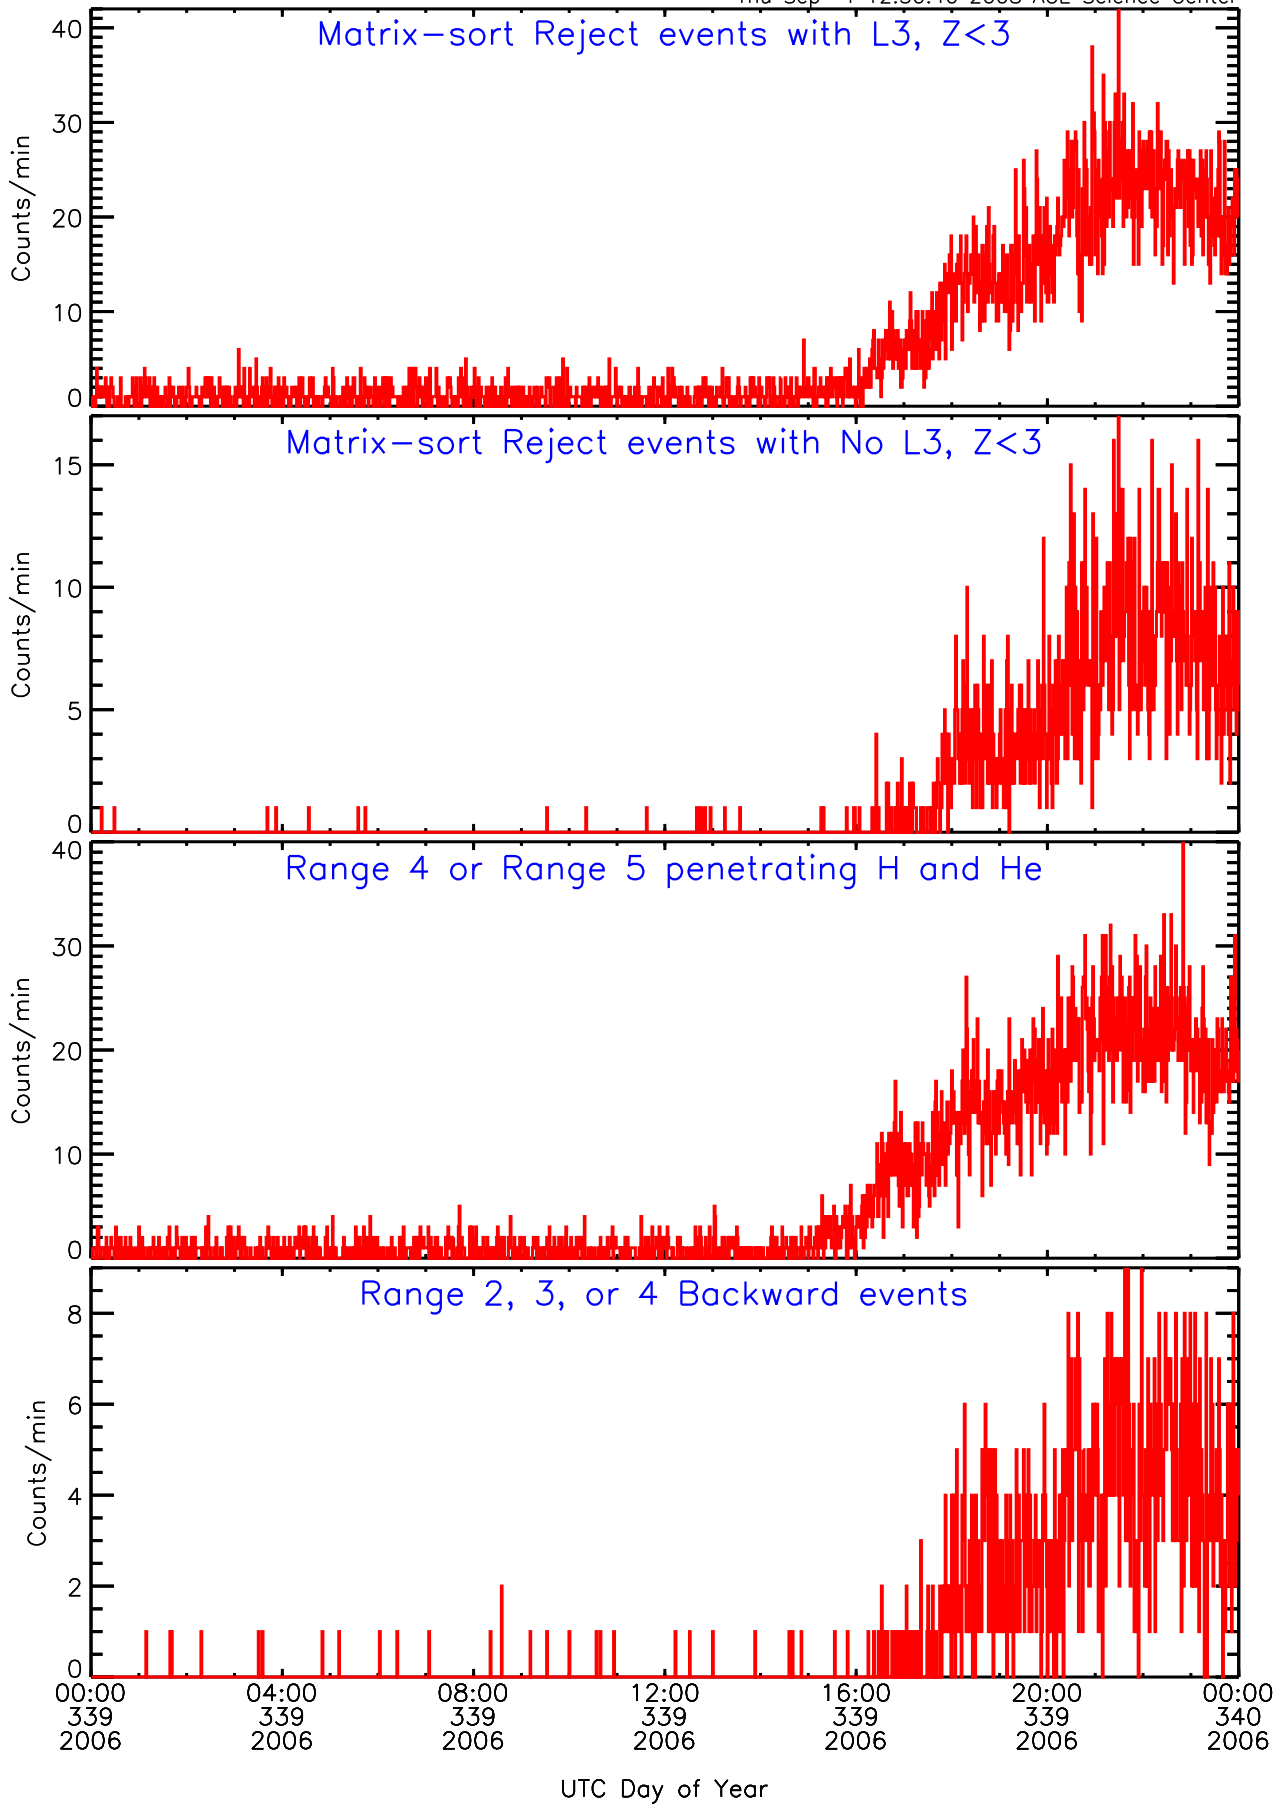

LET ahead Livetime/Trigger Data for 2006-339

Thu Sep 4 12:30:54 2008 ACE Science Center

LET ahead EVPRATES Data for 2006-339

Thu Sep 4 12:30:21 2008 ACE Science Center

LET ahead EVPRATES Data for 2006-339

Thu Sep 4 12:30:22 2008 ACE Science Center

LET ahead EVPRATES Data for 2006-339

Thu Sep 4 12:30:22 2008 ACE Science Center

LET ahead EVPRATES Data for 2006-339

Thu Sep 4 12:30:22 2008 ACE Science Center

LET ahead BUFRATES Data for 2006-339

Thu Sep 4 12:30:39 2008 ACE Science Center

LET ahead BUFRATES Data for 2006-339

Thu Sep 4 12:30:39 2008 ACE Science Center

LET ahead BUFRATES Data for 2006-339

Thu Sep 4 12:30:39 2008 ACE Science Center

LET ahead BUFRATES Data for 2006-339

Thu Sep 4 12:30:39 2008 ACE Science Center

LET ahead BUFRATES Data for 2006-339

Thu Sep 4 12:30:40 2008 ACE Science Center

LET ahead BUFRATES Data for 2006-339

Thu Sep 4 12:30:40 2008 ACE Science Center

LET ahead BUFRATES Data for 2006-339