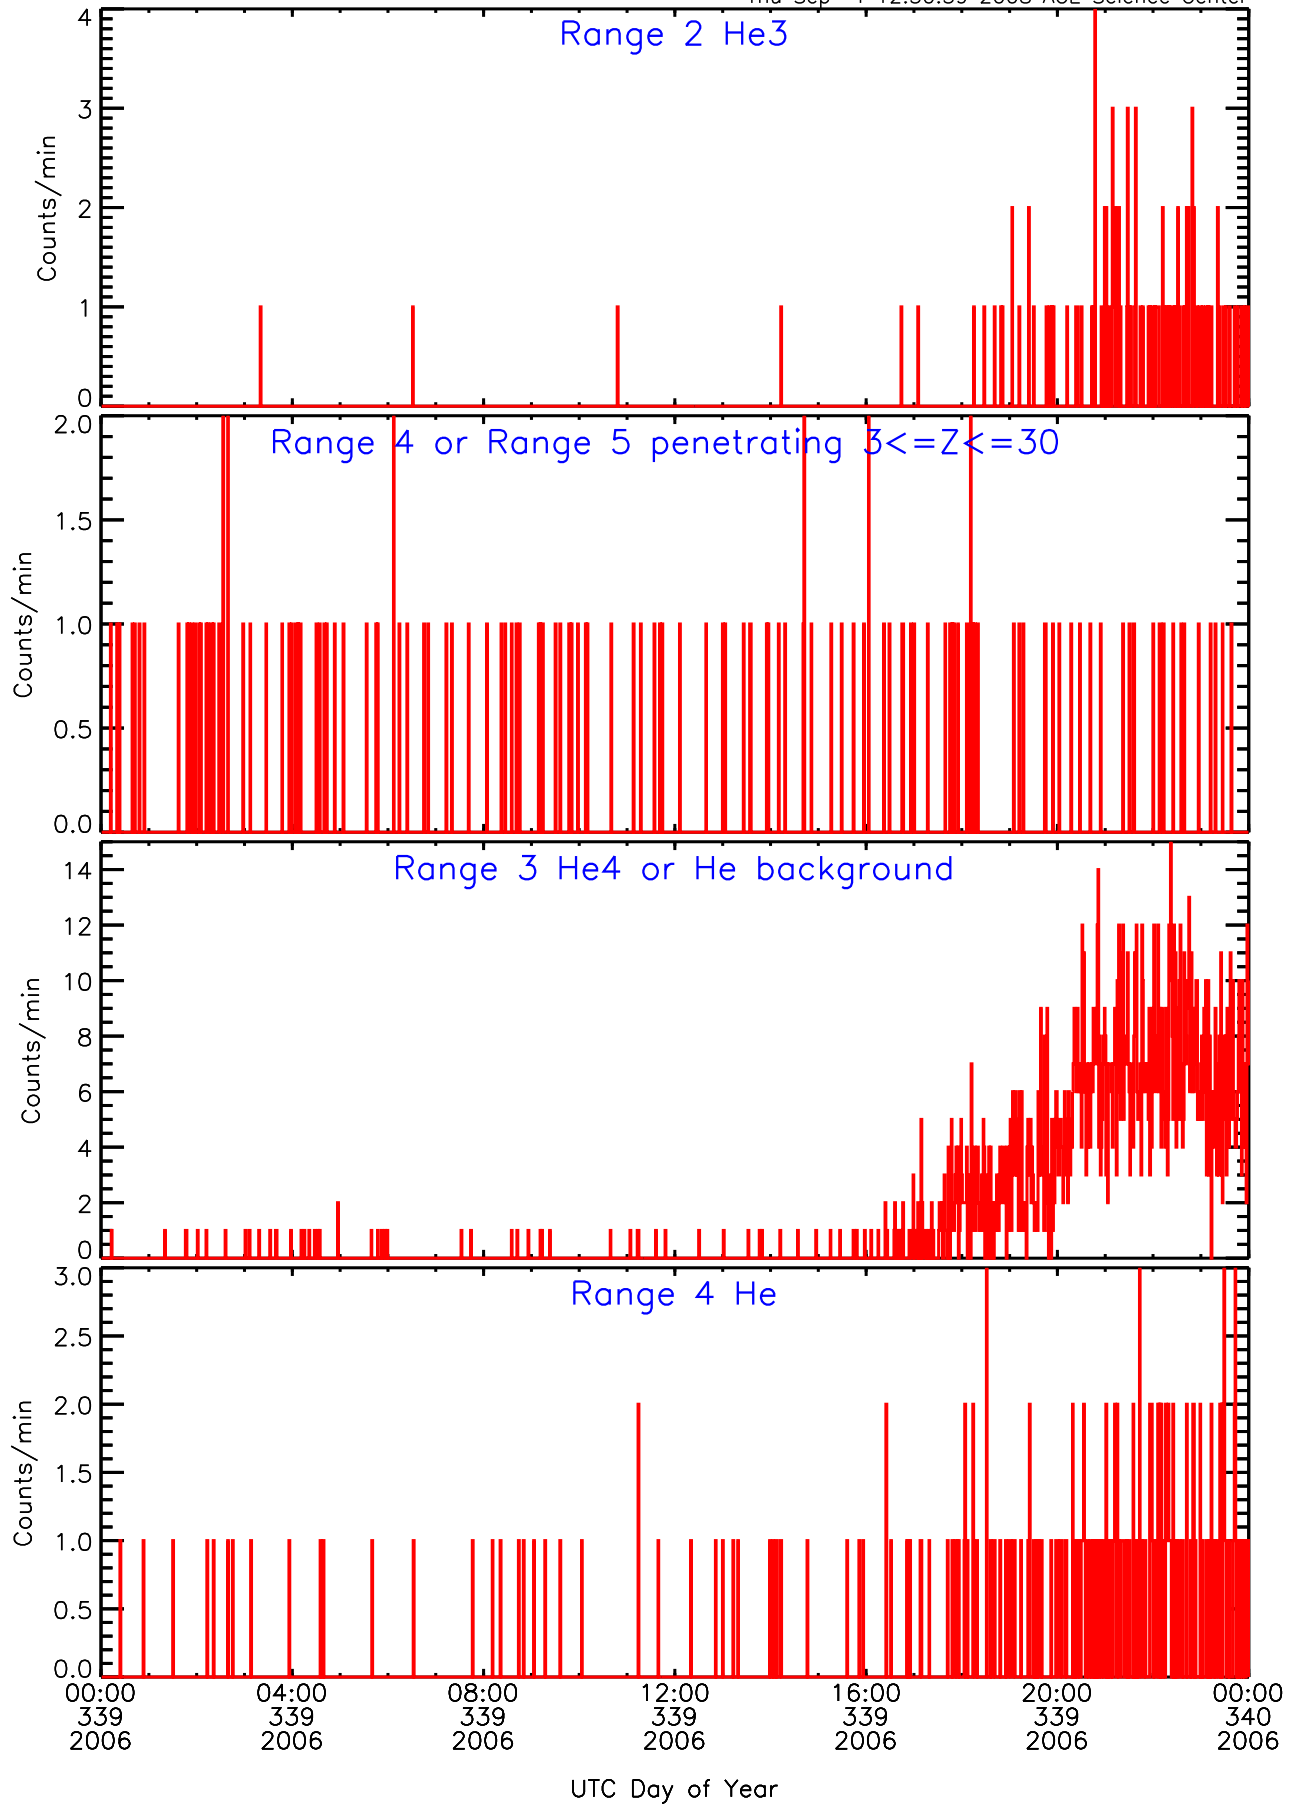

LET ahead Livetime/Trigger Data for 2006-339

Thu Sep 4 12:30:54 2008 ACE Science Center

LET ahead EVPRATES Data for 2006-339

Thu Sep 4 12:30:21 2008 ACE Science Center

LET ahead EVPRATES Data for 2006-339

Thu Sep 4 12:30:22 2008 ACE Science Center

LET ahead EVPRATES Data for 2006-339

Thu Sep 4 12:30:22 2008 ACE Science Center

LET ahead EVPRATES Data for 2006-339

Thu Sep 4 12:30:22 2008 ACE Science Center

LET ahead BUFRATES Data for 2006-339

Thu Sep 4 12:30:39 2008 ACE Science Center

LET ahead BUFRATES Data for 2006-339

Thu Sep 4 12:30:39 2008 ACE Science Center

LET ahead BUFRATES Data for 2006-339

Thu Sep 4 12:30:39 2008 ACE Science Center

LET ahead BUFRATES Data for 2006-339

Thu Sep 4 12:30:39 2008 ACE Science Center

LET ahead BUFRATES Data for 2006-339

Thu Sep 4 12:30:40 2008 ACE Science Center

LET ahead BUFRATES Data for 2006-339

Thu Sep 4 12:30:40 2008 ACE Science Center

LET ahead BUFRATES Data for 2006-339