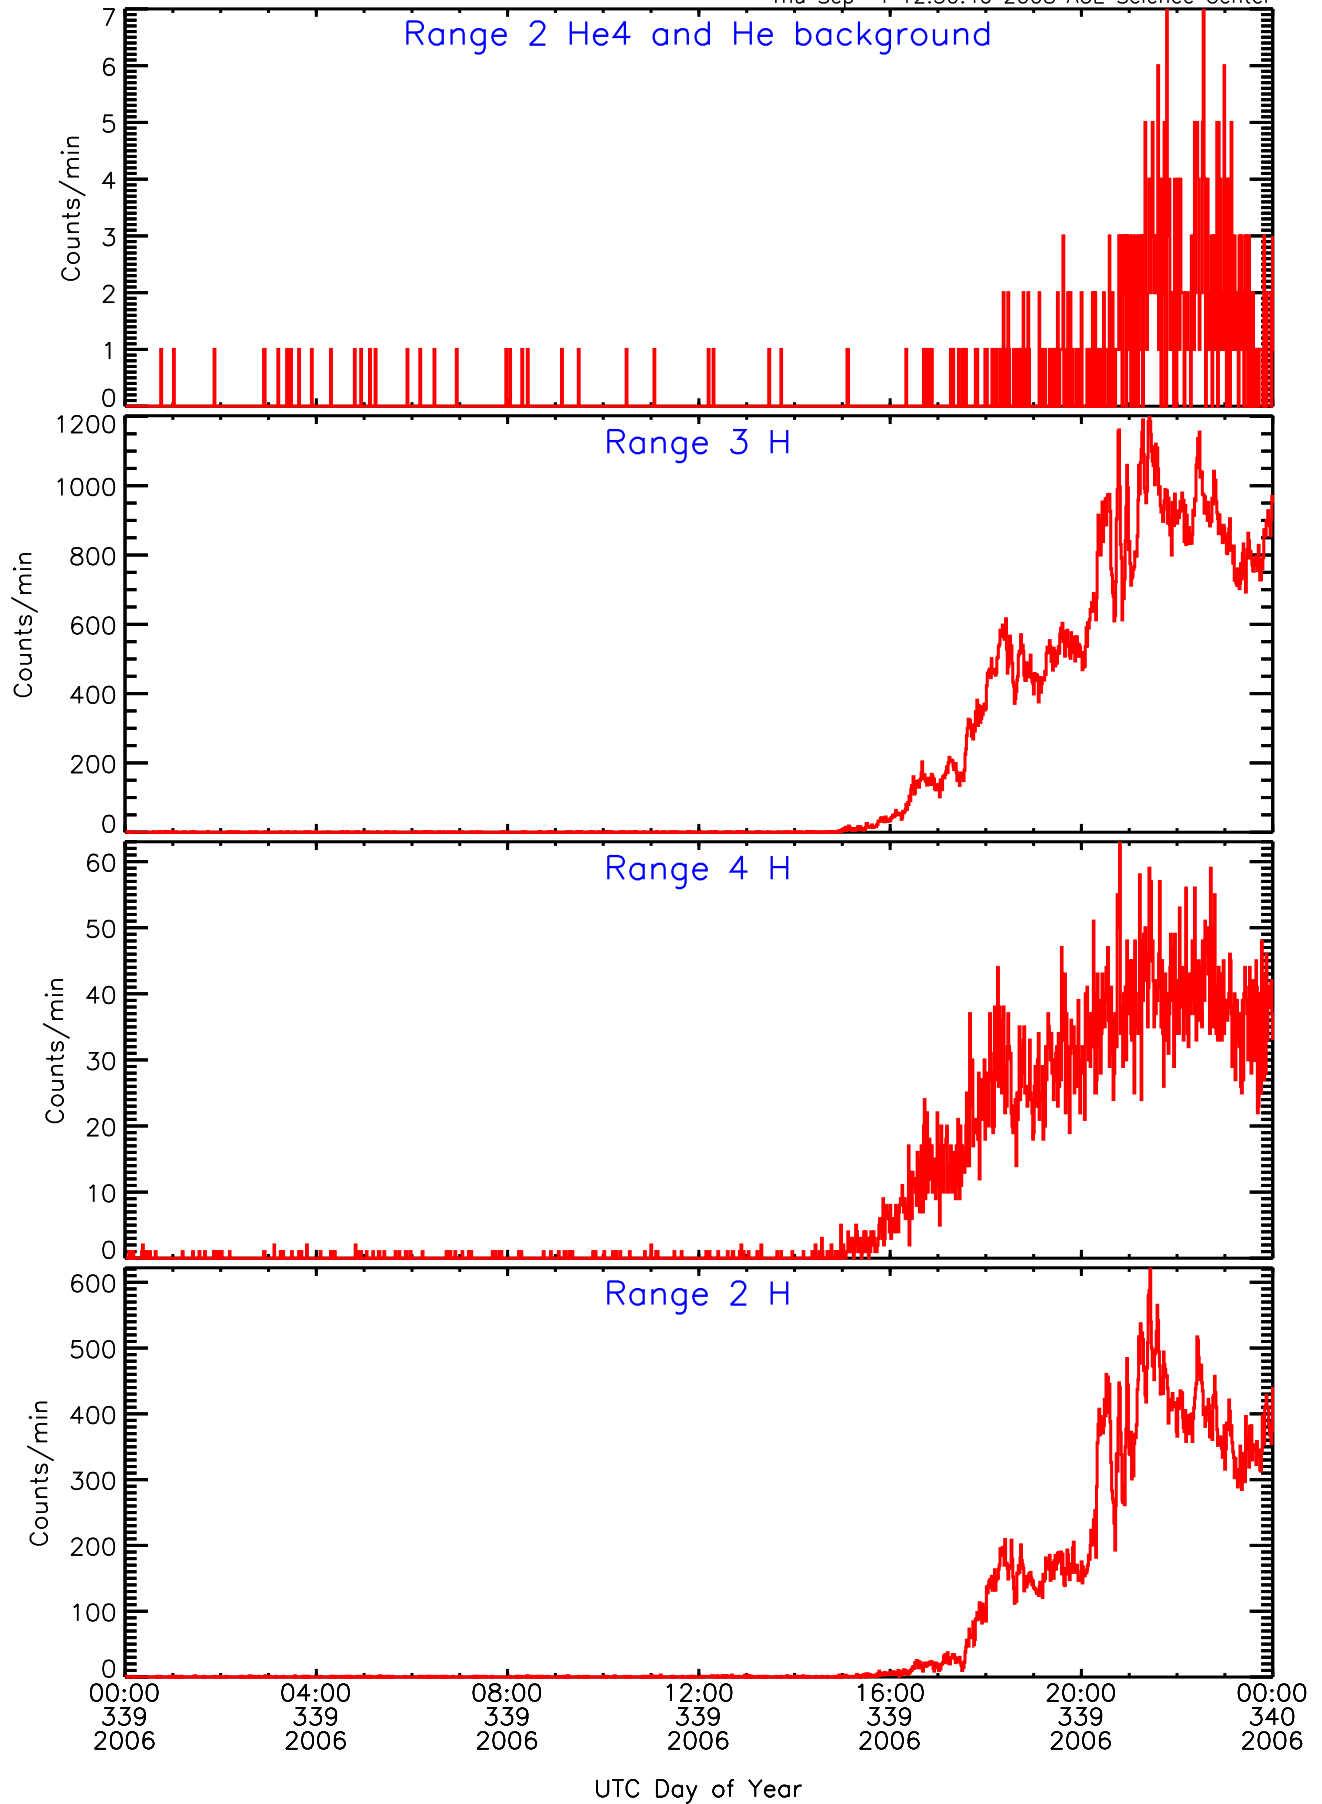

LET ahead Livetime/Trigger Data for 2006-339

Thu Sep 4 12:30:54 2008 ACE Science Center

LET ahead EVPRATES Data for 2006-339

Thu Sep 4 12:30:21 2008 ACE Science Center

LET ahead EVPRATES Data for 2006-339

Thu Sep 4 12:30:22 2008 ACE Science Center

LET ahead EVPRATES Data for 2006-339

Thu Sep 4 12:30:22 2008 ACE Science Center

LET ahead EVPRATES Data for 2006-339

Thu Sep 4 12:30:22 2008 ACE Science Center

LET ahead BUFRATES Data for 2006-339

Thu Sep 4 12:30:39 2008 ACE Science Center

LET ahead BUFRATES Data for 2006-339

Thu Sep 4 12:30:39 2008 ACE Science Center

LET ahead BUFRATES Data for 2006-339

Thu Sep 4 12:30:39 2008 ACE Science Center

LET ahead BUFRATES Data for 2006-339

Thu Sep 4 12:30:39 2008 ACE Science Center

LET ahead BUFRATES Data for 2006-339

Thu Sep 4 12:30:40 2008 ACE Science Center

LET ahead BUFRATES Data for 2006-339

Thu Sep 4 12:30:40 2008 ACE Science Center

LET ahead BUFRATES Data for 2006-339