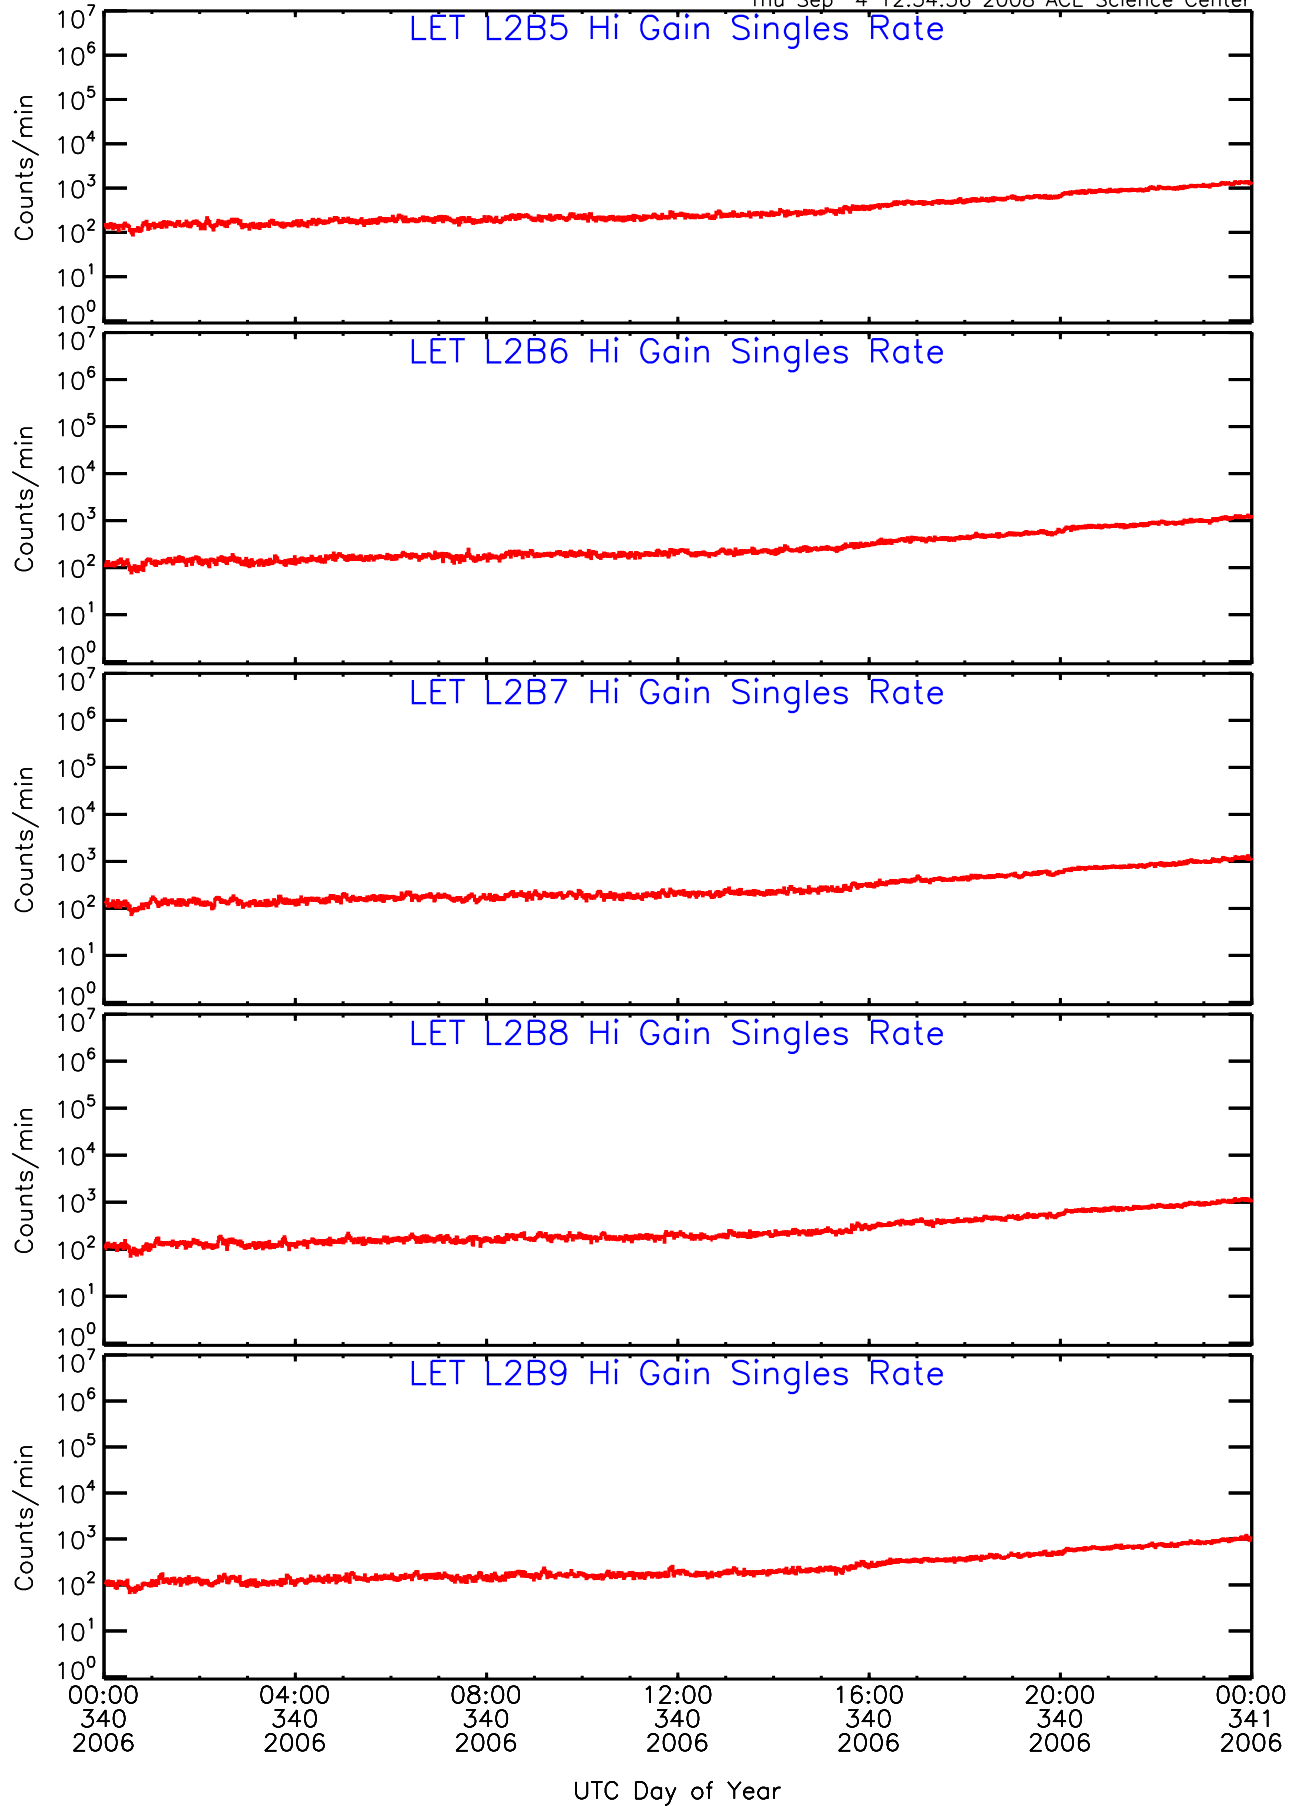

LET ahead Hi-Gain SINGLES RATES Data for 2006-340

Thu Sep 4 12:34:36 2008 ACE Science Center