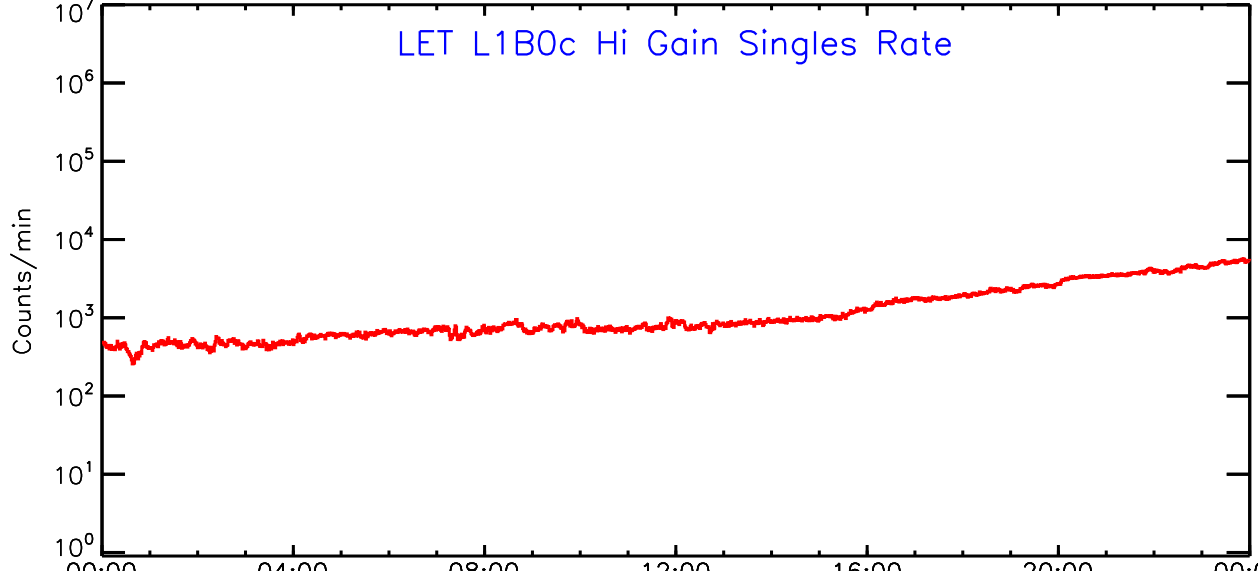

LET ahead Hi-Gain SINGLES RATES Data for 2006-340

Thu Sep 4 12:34:11 2008 ACE Science Center

00:00 04:00 08:00 12:00 16:00 20:00 00:00
340 340 340 340 340 340 341
2006 2006 2006 2006 2006 2006 2006

UTC Day of Year