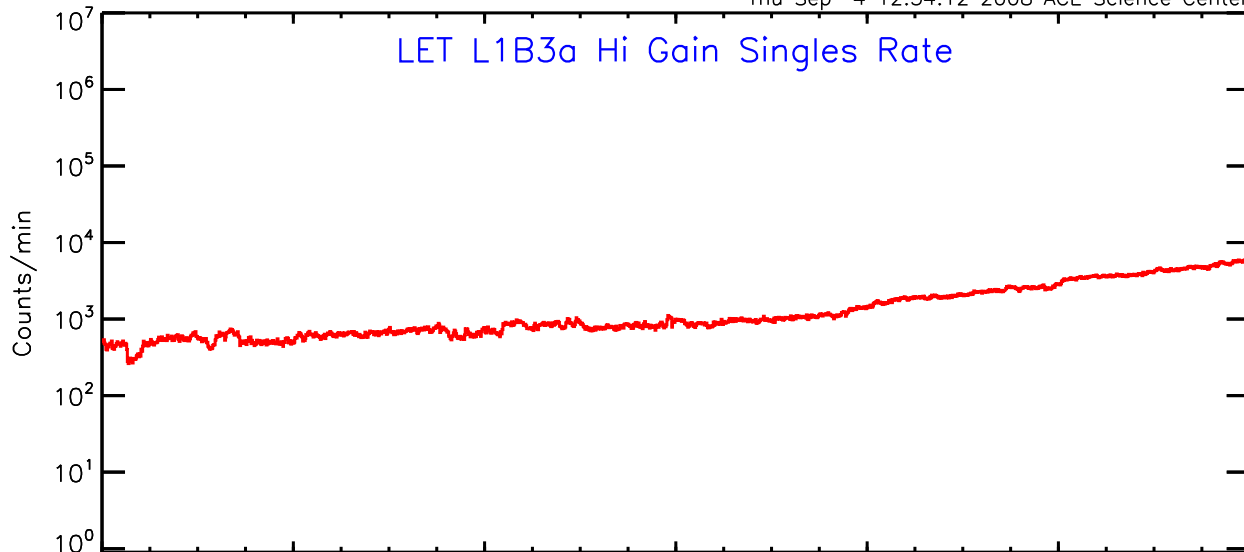

LET ahead Hi-Gain SINGLES RATES Data for 2006-340

Thu Sep 4 12:34:12 2008 ACE Science Center

UTC Day of Year