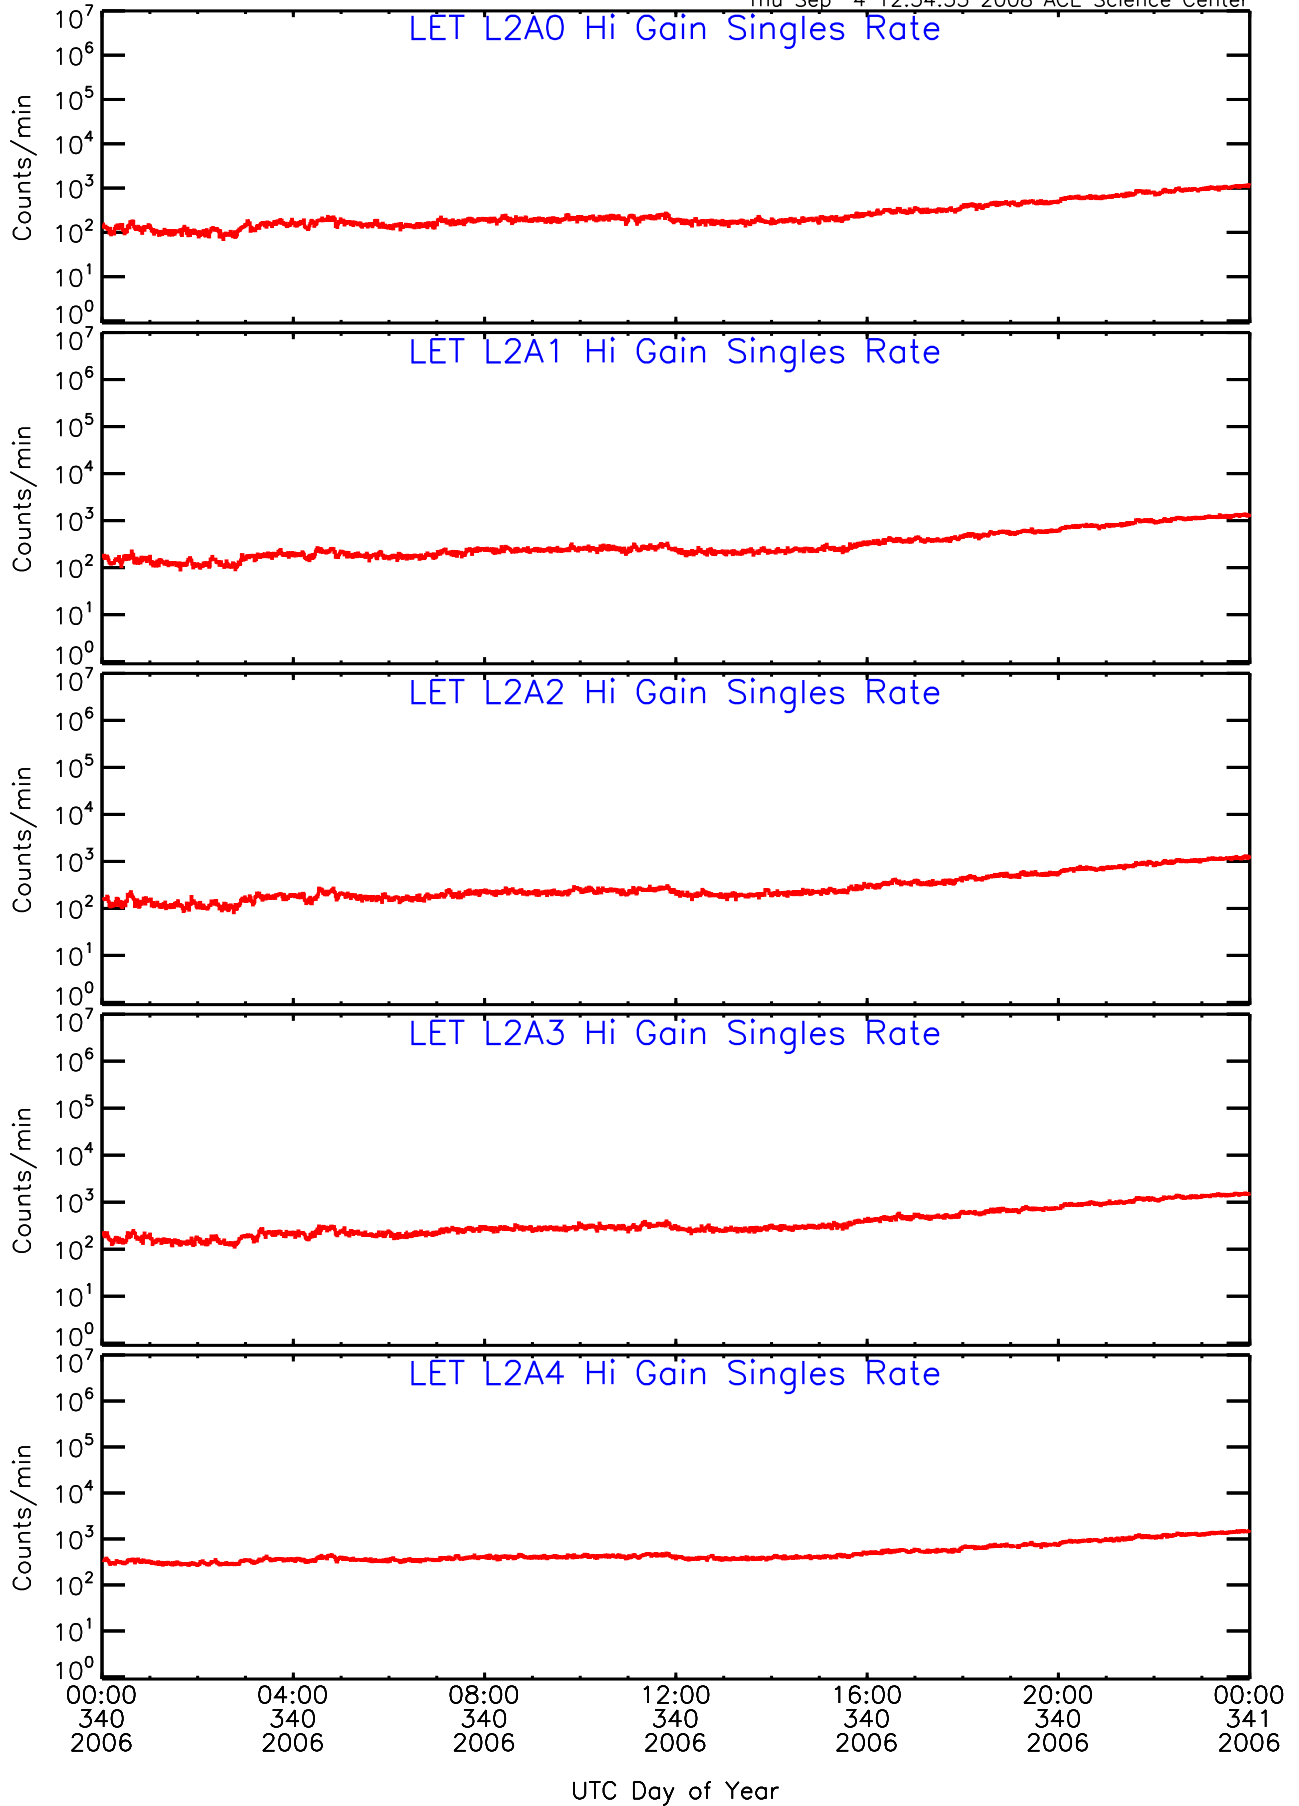

LET ahead Hi-Gain SINGLES RATES Data for 2006-340

Thu Sep 4 12:34:35 2008 ACE Science Center