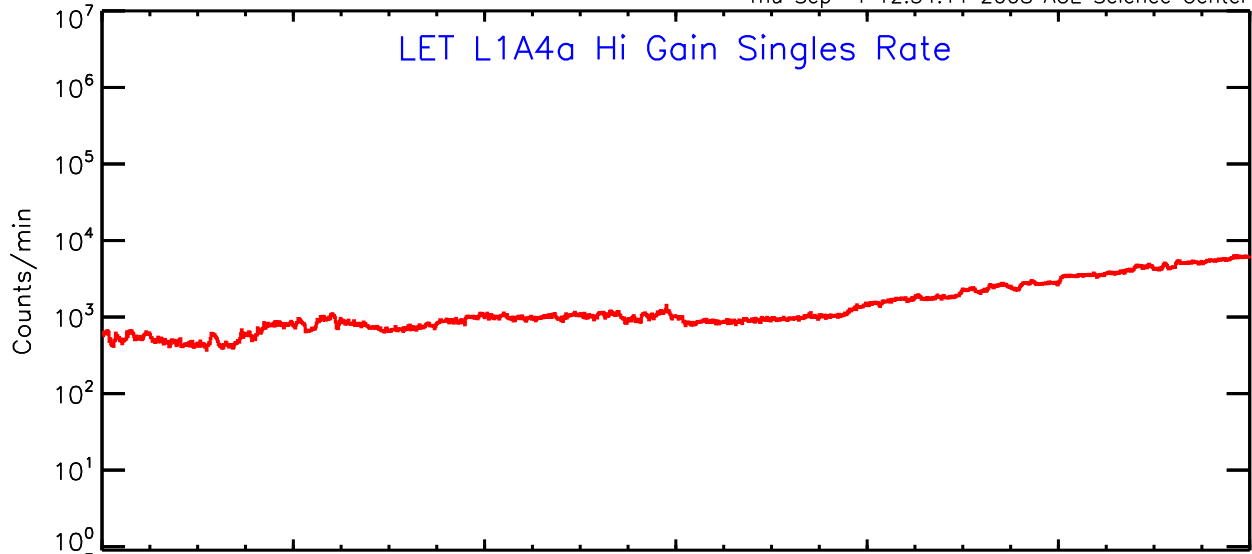

# LET ahead Hi-Gain SINGLES RATES Data for 2006-340

Thu Sep 4 12:34:11 2008 ACE Science Center

00:00 04:00 08:00 12:00 16:00 20:00 00:00  
340 340 340 340 340 340 341  
2006 2006 2006 2006 2006 2006 2006