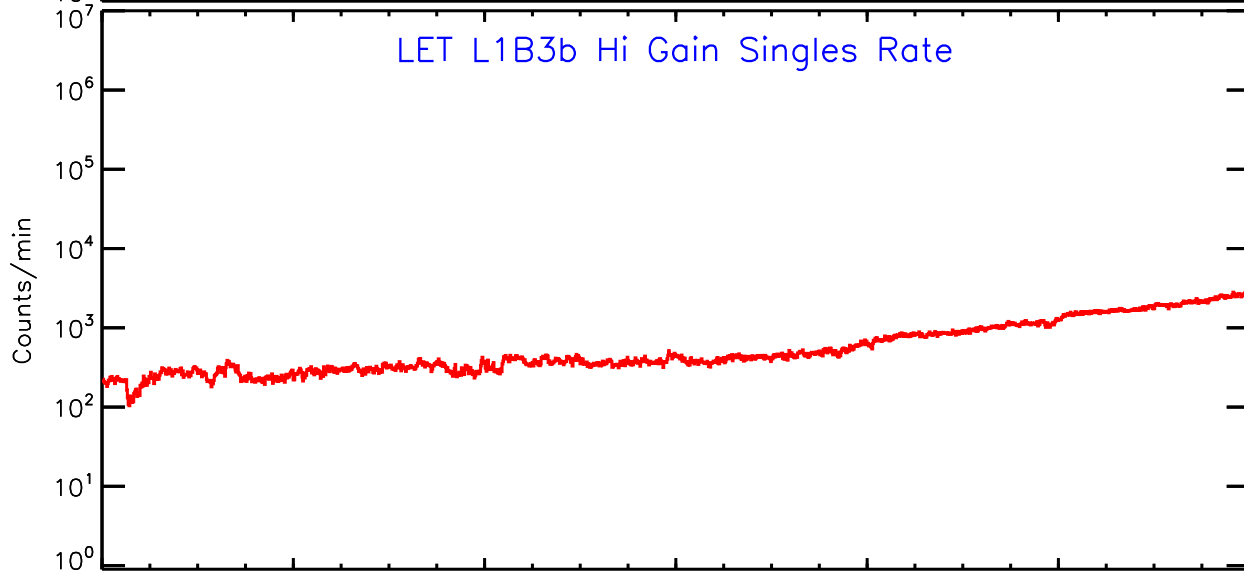

LET ahead Hi-Gain SINGLES RATES Data for 2006-340

Thu Sep 4 12:34:12 2008 ACE Science Center

UTC Day of Year