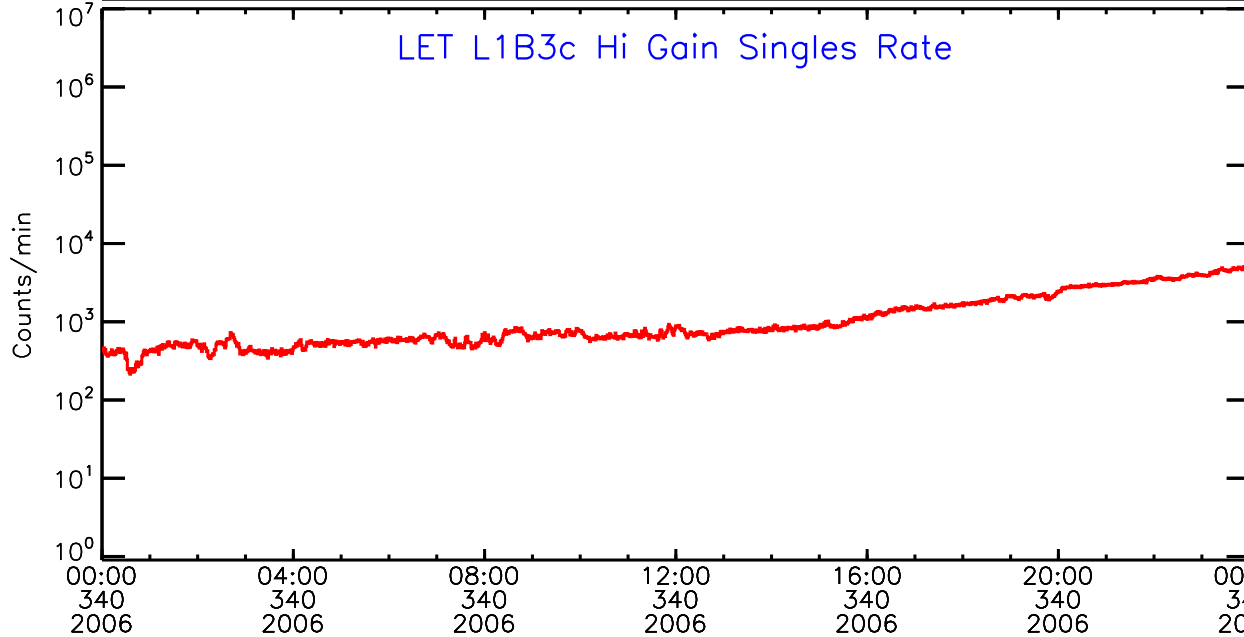

LET ahead Hi-Gain SINGLES RATES Data for 2006-340

Thu Sep 4 12:34:12 2008 ACE Science Center

UTC Day of Year