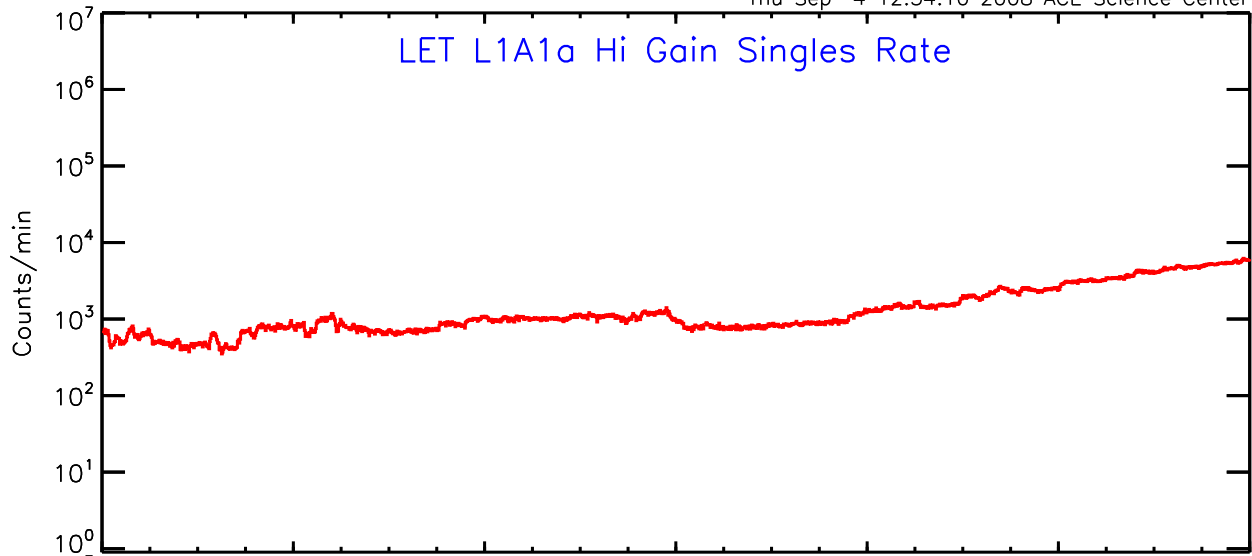

LET ahead Hi-Gain SINGLES RATES Data for 2006-340

Thu Sep 4 12:34:10 2008 ACE Science Center

UTC Day of Year