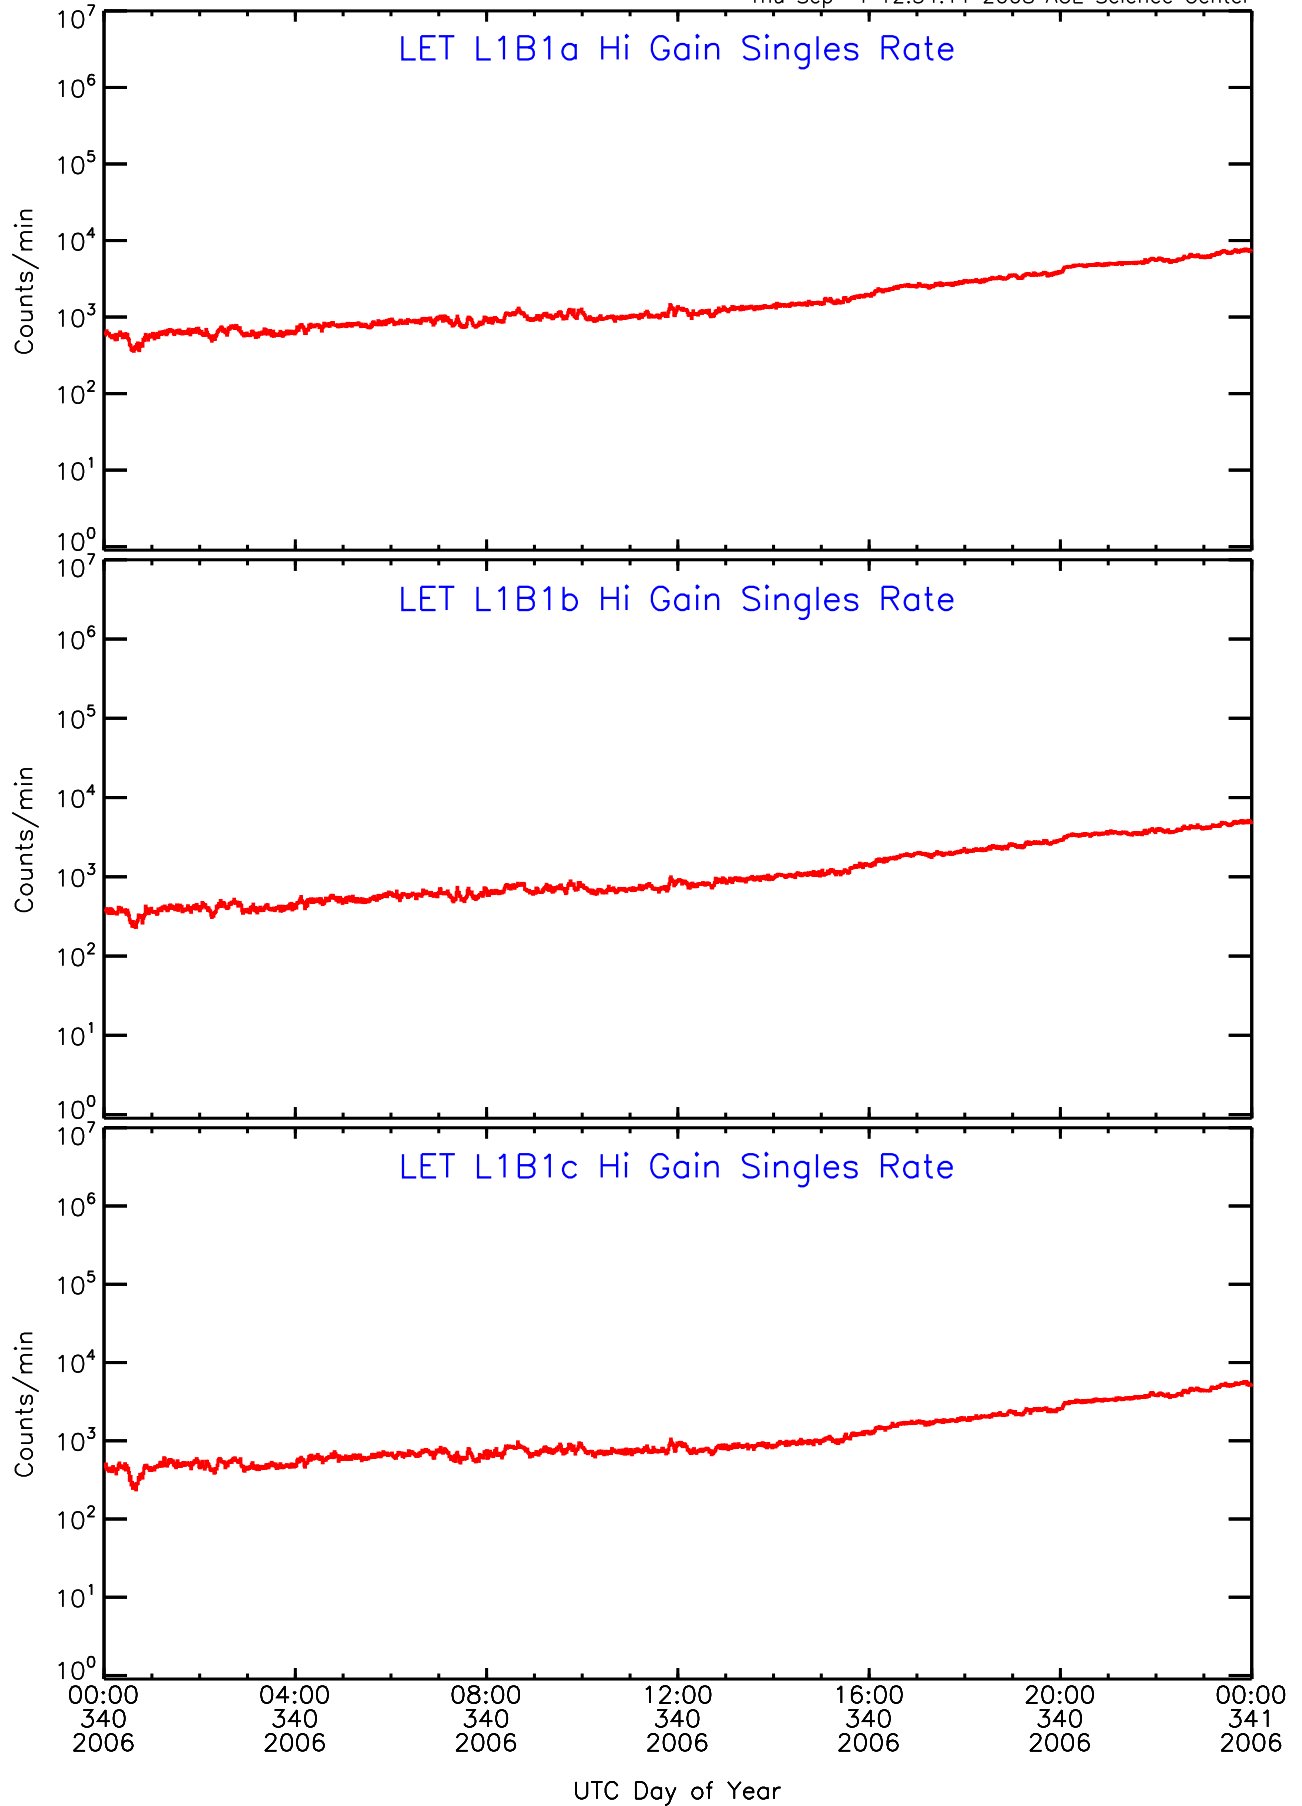

LET ahead Hi-Gain SINGLES RATES Data for 2006-340

Thu Sep 4 12:34:11 2008 ACE Science Center