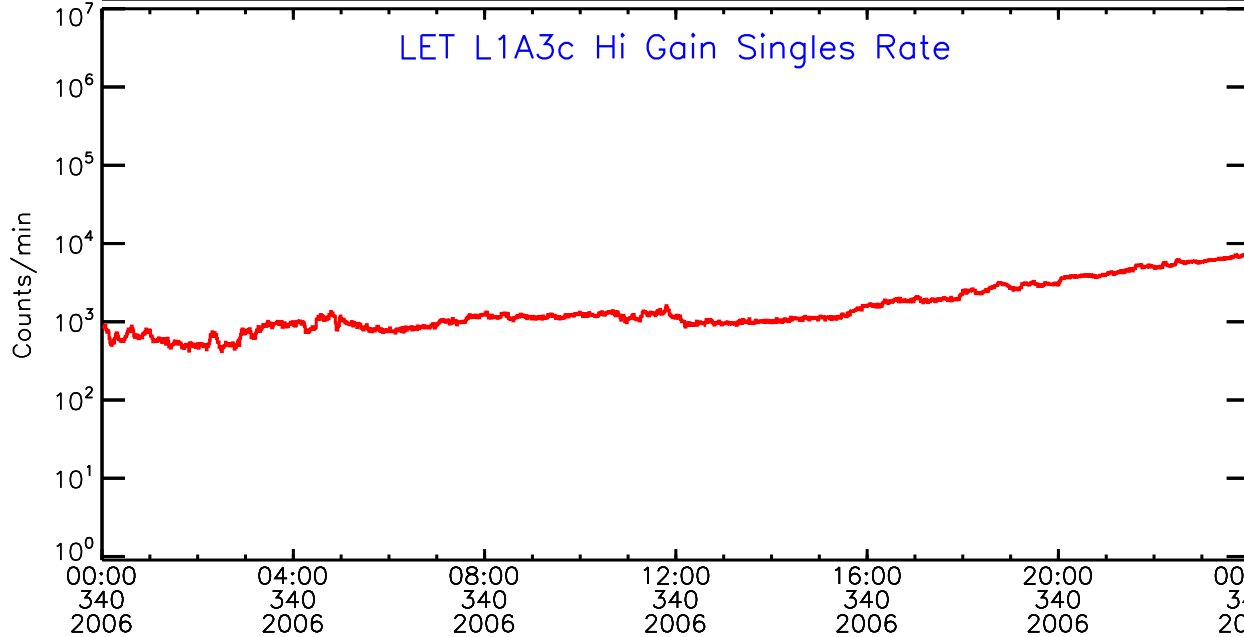

LET ahead Hi-Gain SINGLES RATES Data for 2006-340

Thu Sep 4 12:34:11 2008 ACE Science Center

UTC Day of Year