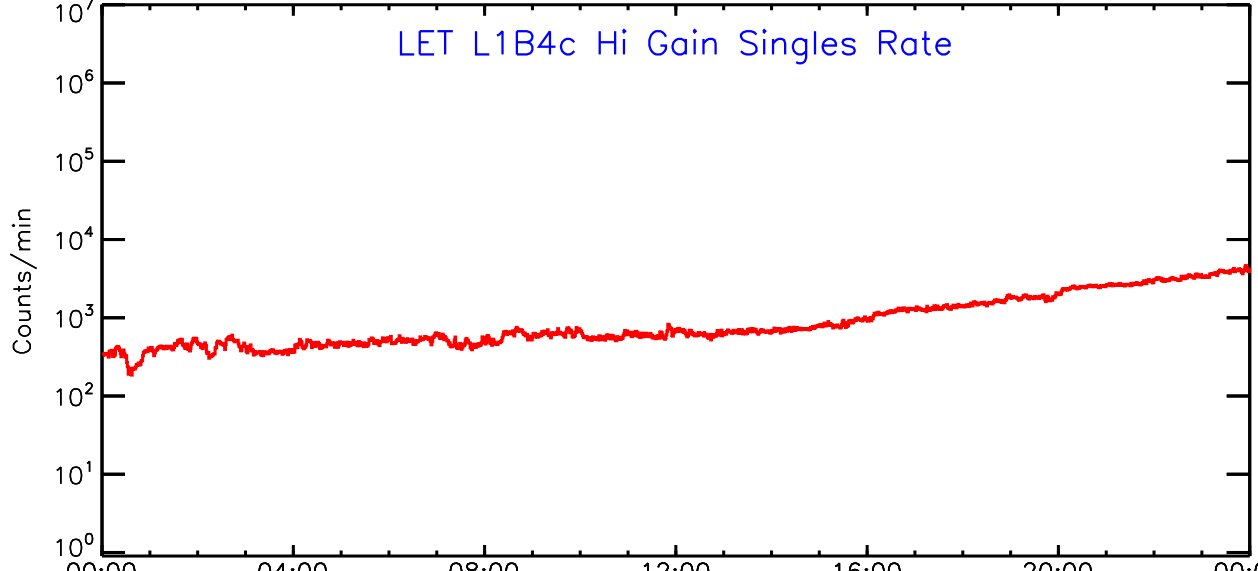

LET ahead Hi-Gain SINGLES RATES Data for 2006-340

Thu Sep 4 12:34:12 2008 ACE Science Center

00:00 04:00 08:00 12:00 16:00 20:00 00:00
340 340 340 340 340 340 341
2006 2006 2006 2006 2006 2006 2006

UTC Day of Year