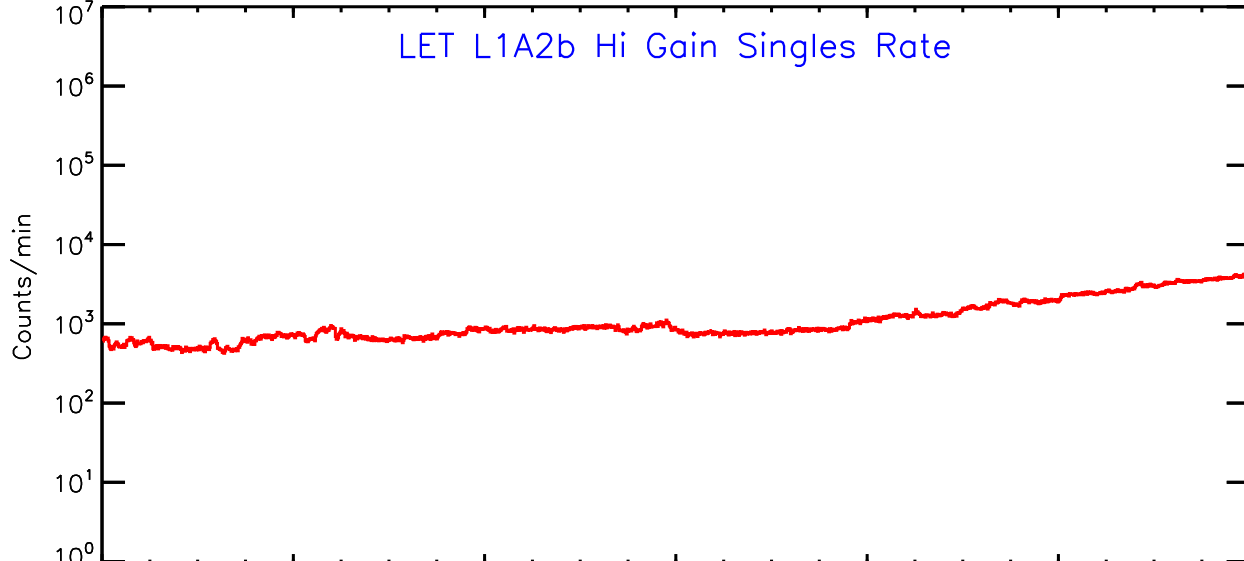

LET ahead Hi-Gain SINGLES RATES Data for 2006-340

Thu Sep 4 12:34:10 2008 ACE Science Center

UTC Day of Year