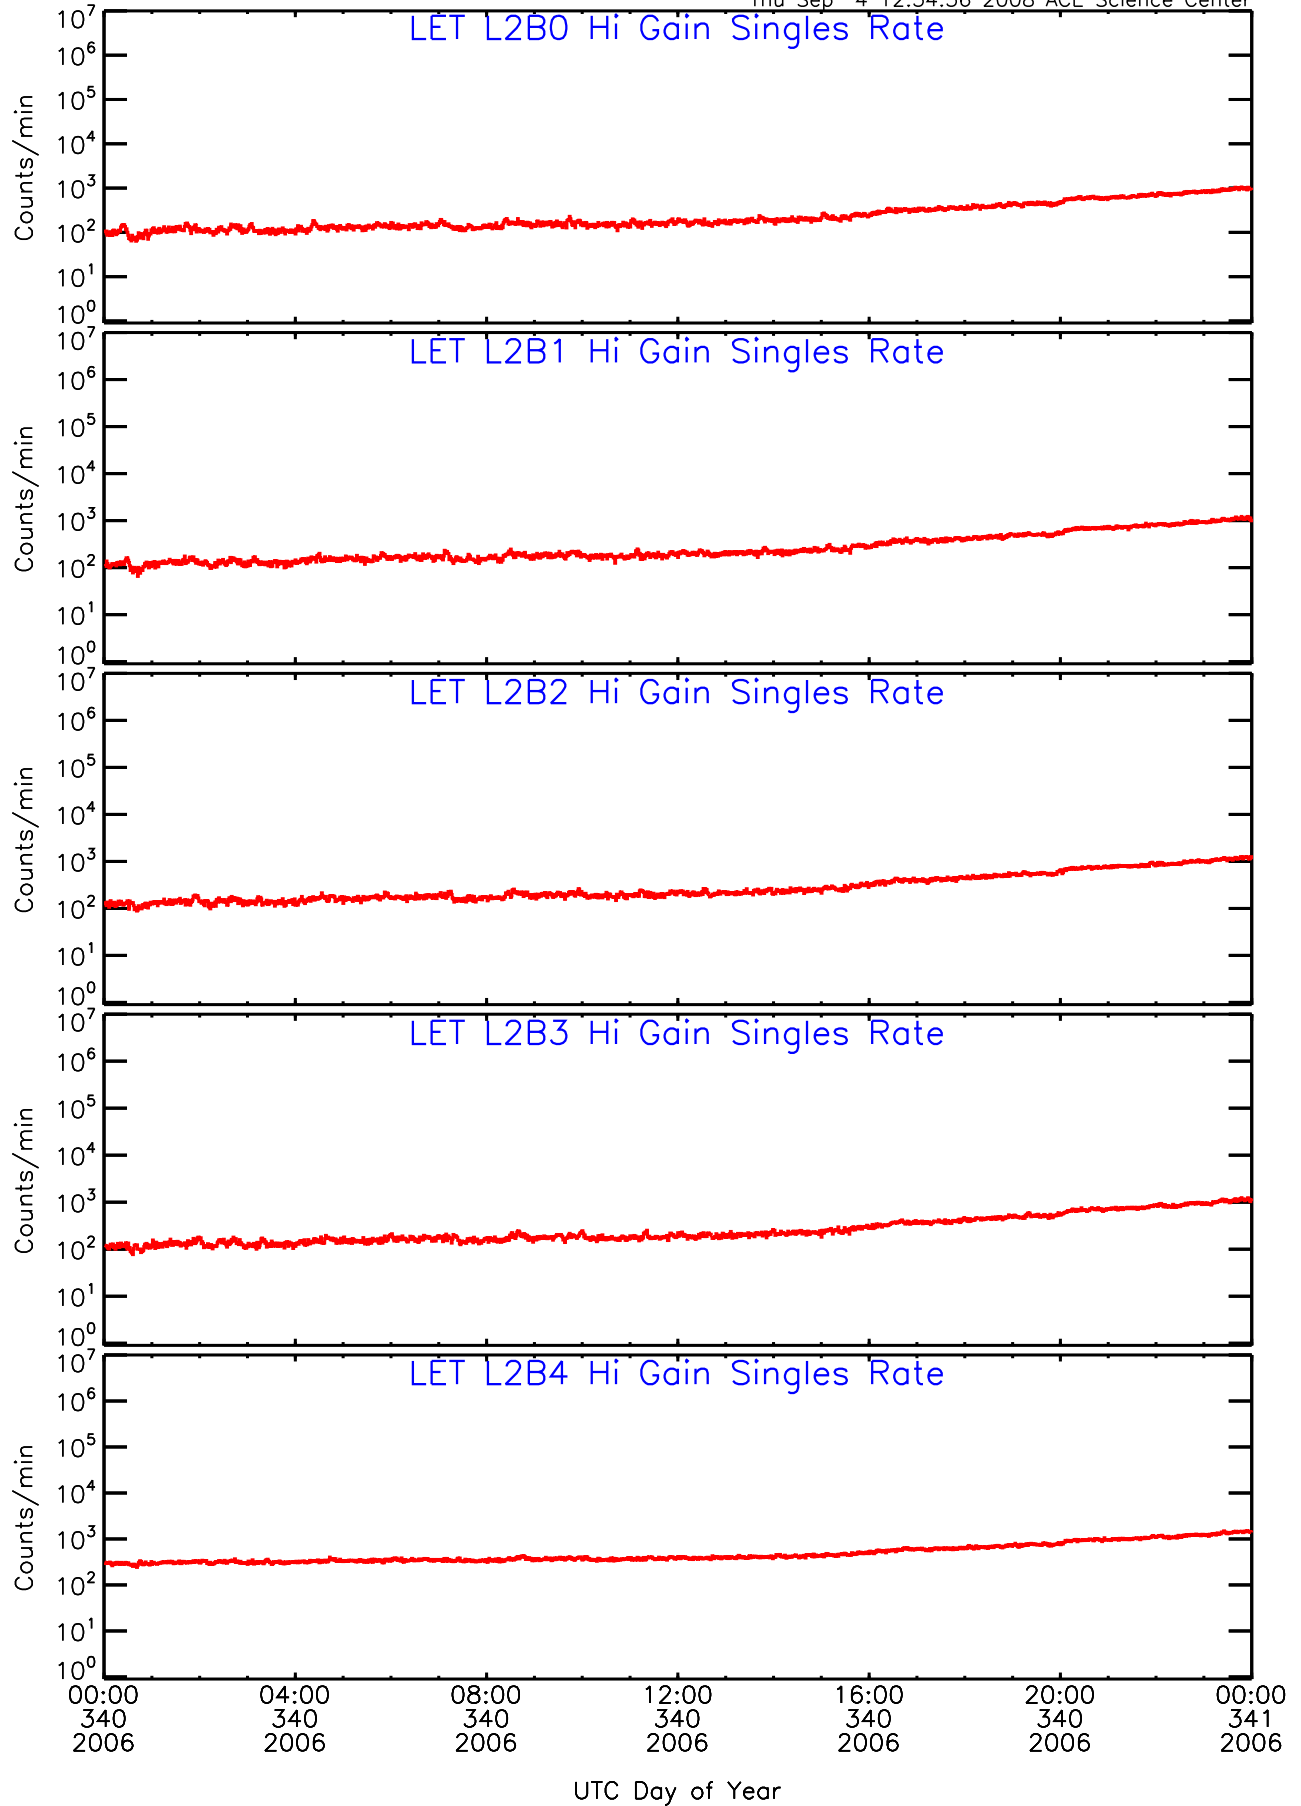

LET ahead Hi-Gain SINGLES RATES Data for 2006-340

Thu Sep 4 12:34:36 2008 ACE Science Center