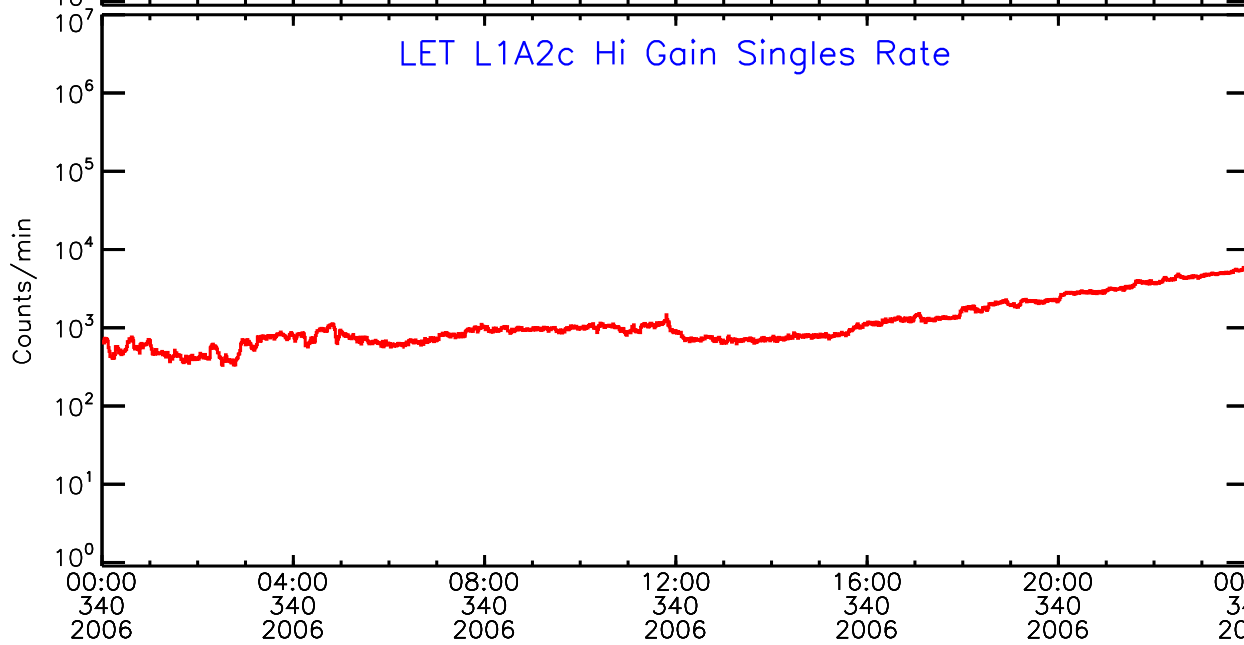

LET ahead Hi-Gain SINGLES RATES Data for 2006-340

Thu Sep 4 12:34:10 2008 ACE Science Center

UTC Day of Year