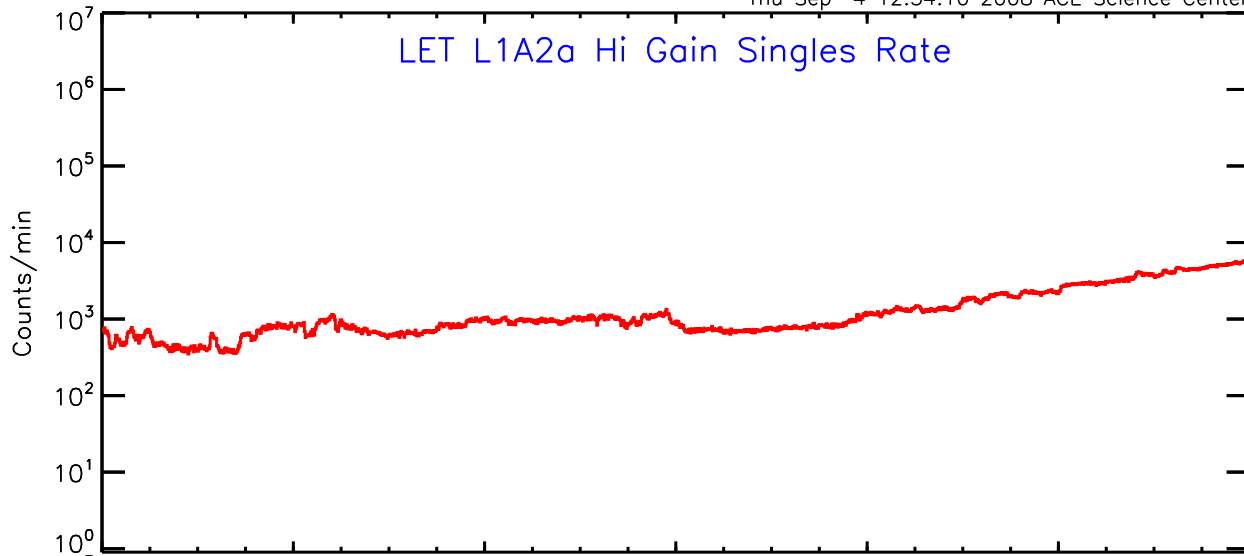

LET ahead Hi-Gain SINGLES RATES Data for 2006-340

Thu Sep 4 12:34:10 2008 ACE Science Center

UTC Day of Year