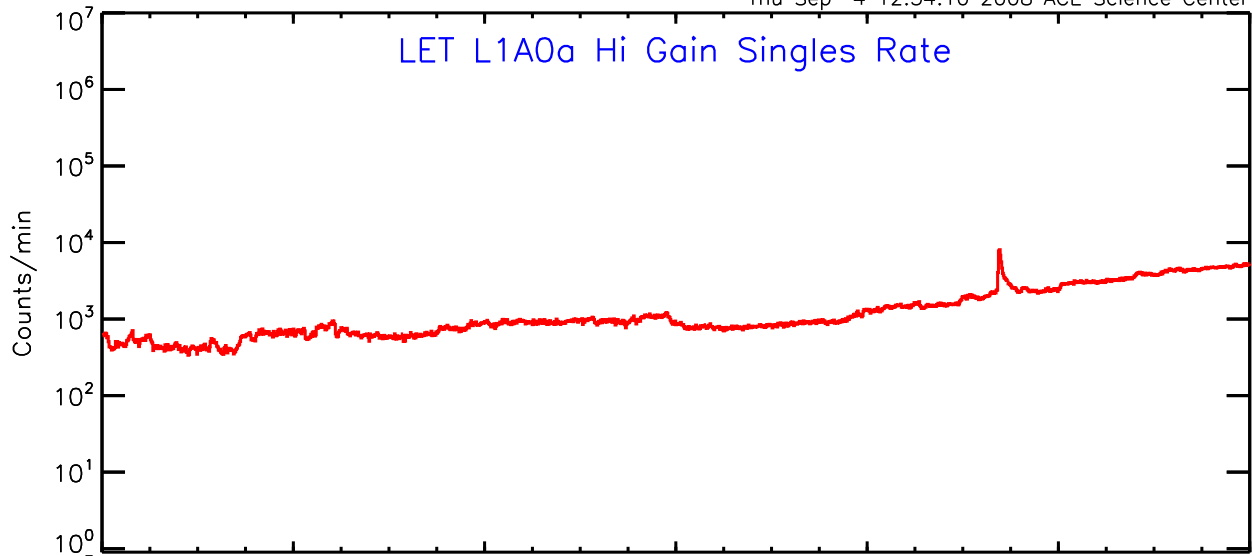

# LET ahead Hi-Gain SINGLES RATES Data for 2006-340

Thu Sep 4 12:34:10 2008 ACE Science Center

UTC Day of Year