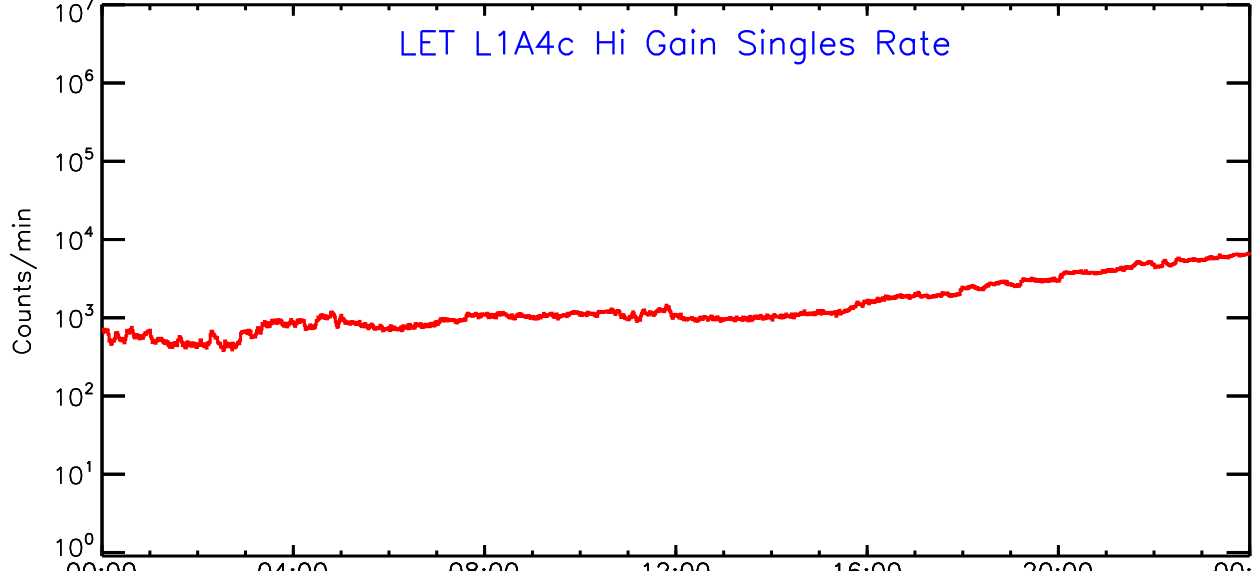

# LET ahead Hi-Gain SINGLES RATES Data for 2006-340

Thu Sep 4 12:34:11 2008 ACE Science Center

00:00 04:00 08:00 12:00 16:00 20:00 00:00  
340 340 340 340 340 340 341  
2006 2006 2006 2006 2006 2006 2006