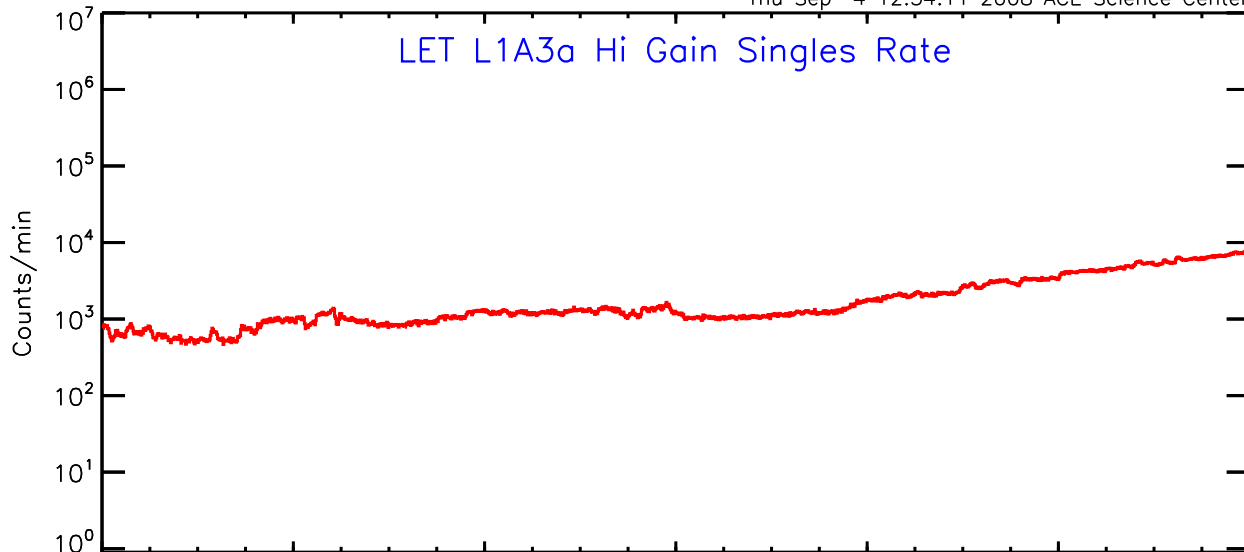

LET ahead Hi-Gain SINGLES RATES Data for 2006-340

Thu Sep 4 12:34:11 2008 ACE Science Center

UTC Day of Year