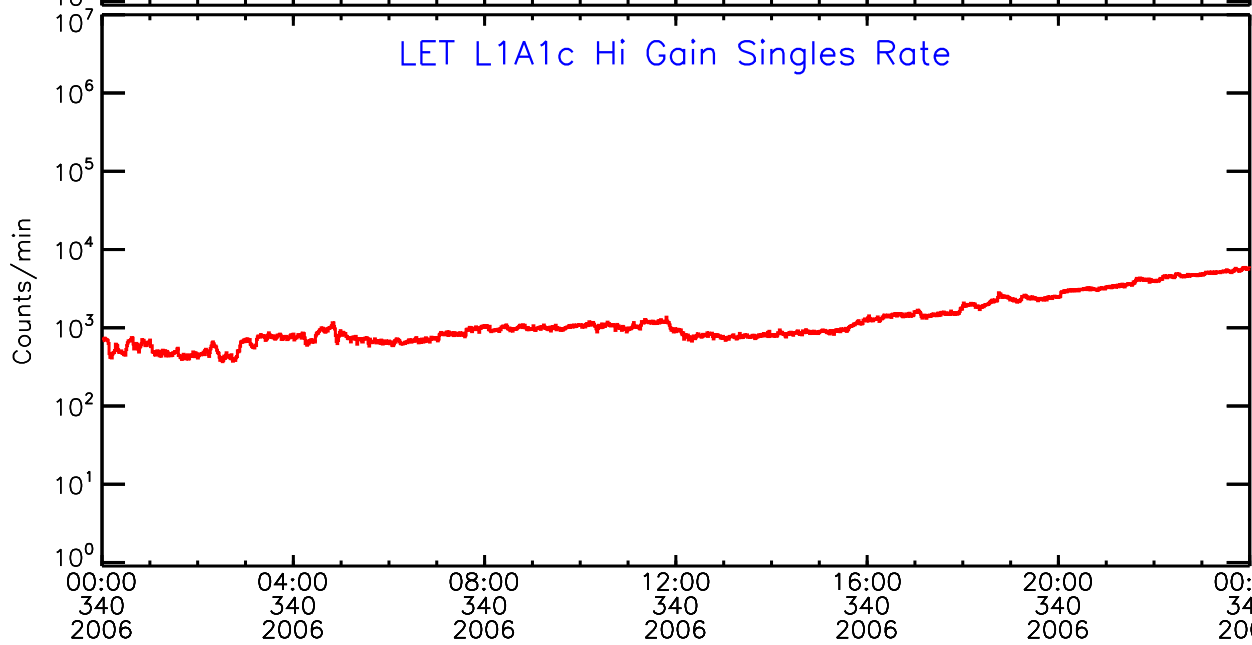

LET ahead Hi-Gain SINGLES RATES Data for 2006-340

Thu Sep 4 12:34:10 2008 ACE Science Center

UTC Day of Year