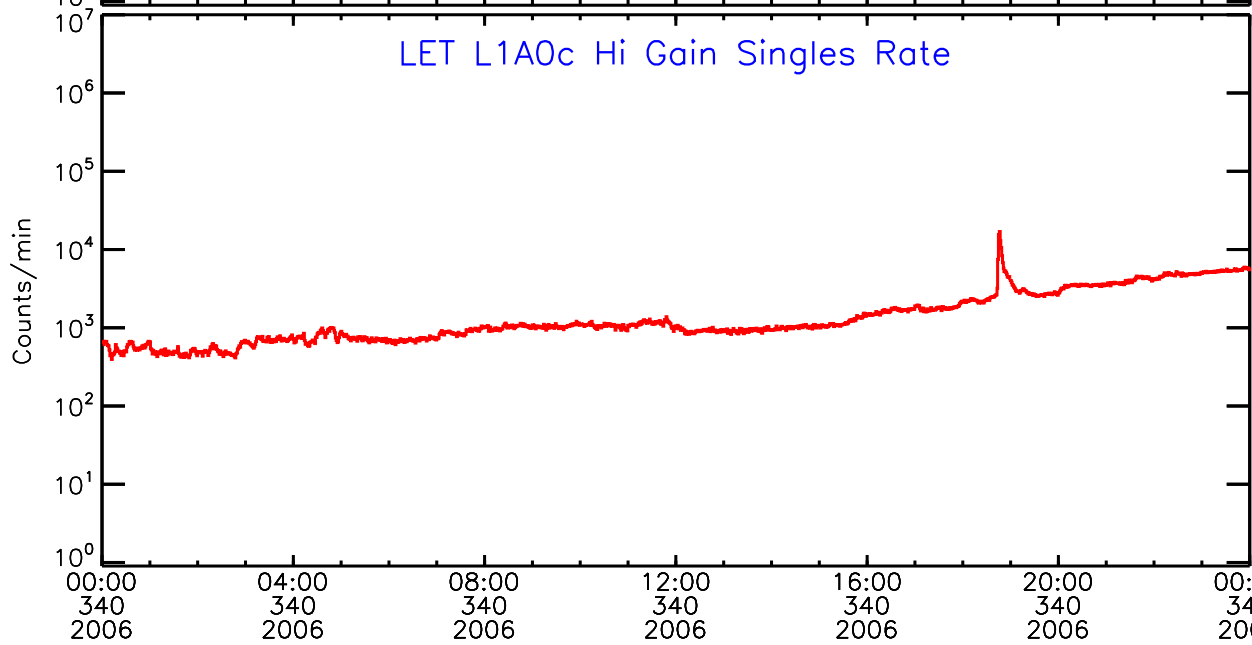

# LET ahead Hi-Gain SINGLES RATES Data for 2006-340

Thu Sep 4 12:34:10 2008 ACE Science Center

UTC Day of Year