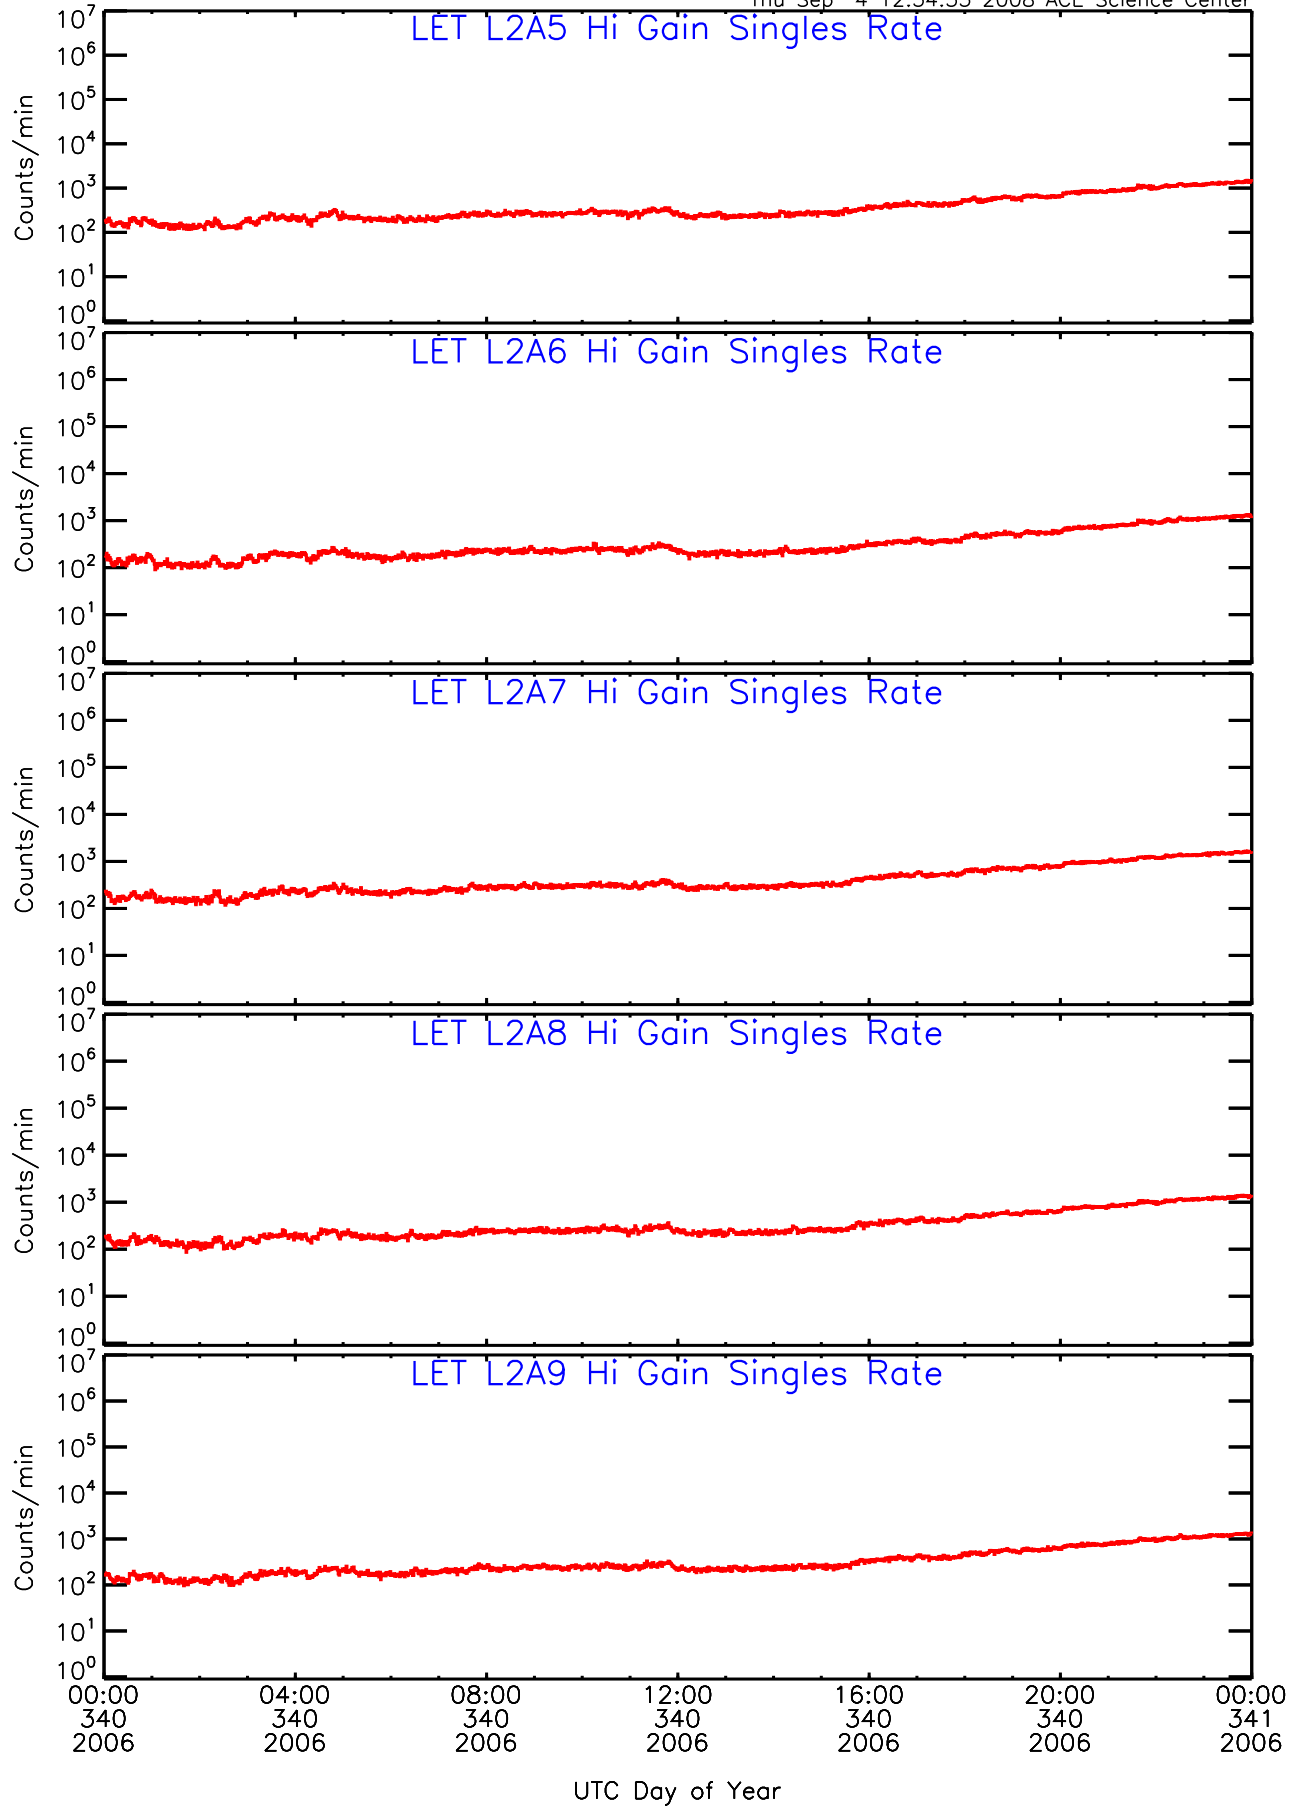

LET ahead Hi-Gain SINGLES RATES Data for 2006-340

Thu Sep 4 12:34:35 2008 ACE Science Center