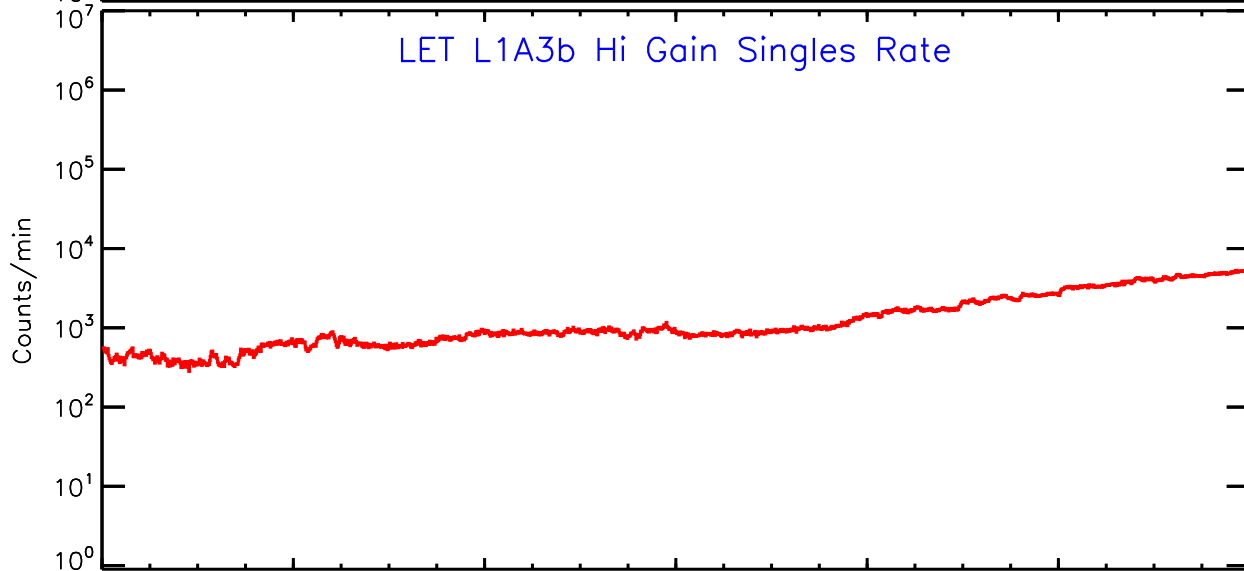

LET ahead Hi-Gain SINGLES RATES Data for 2006-340

Thu Sep 4 12:34:11 2008 ACE Science Center

UTC Day of Year