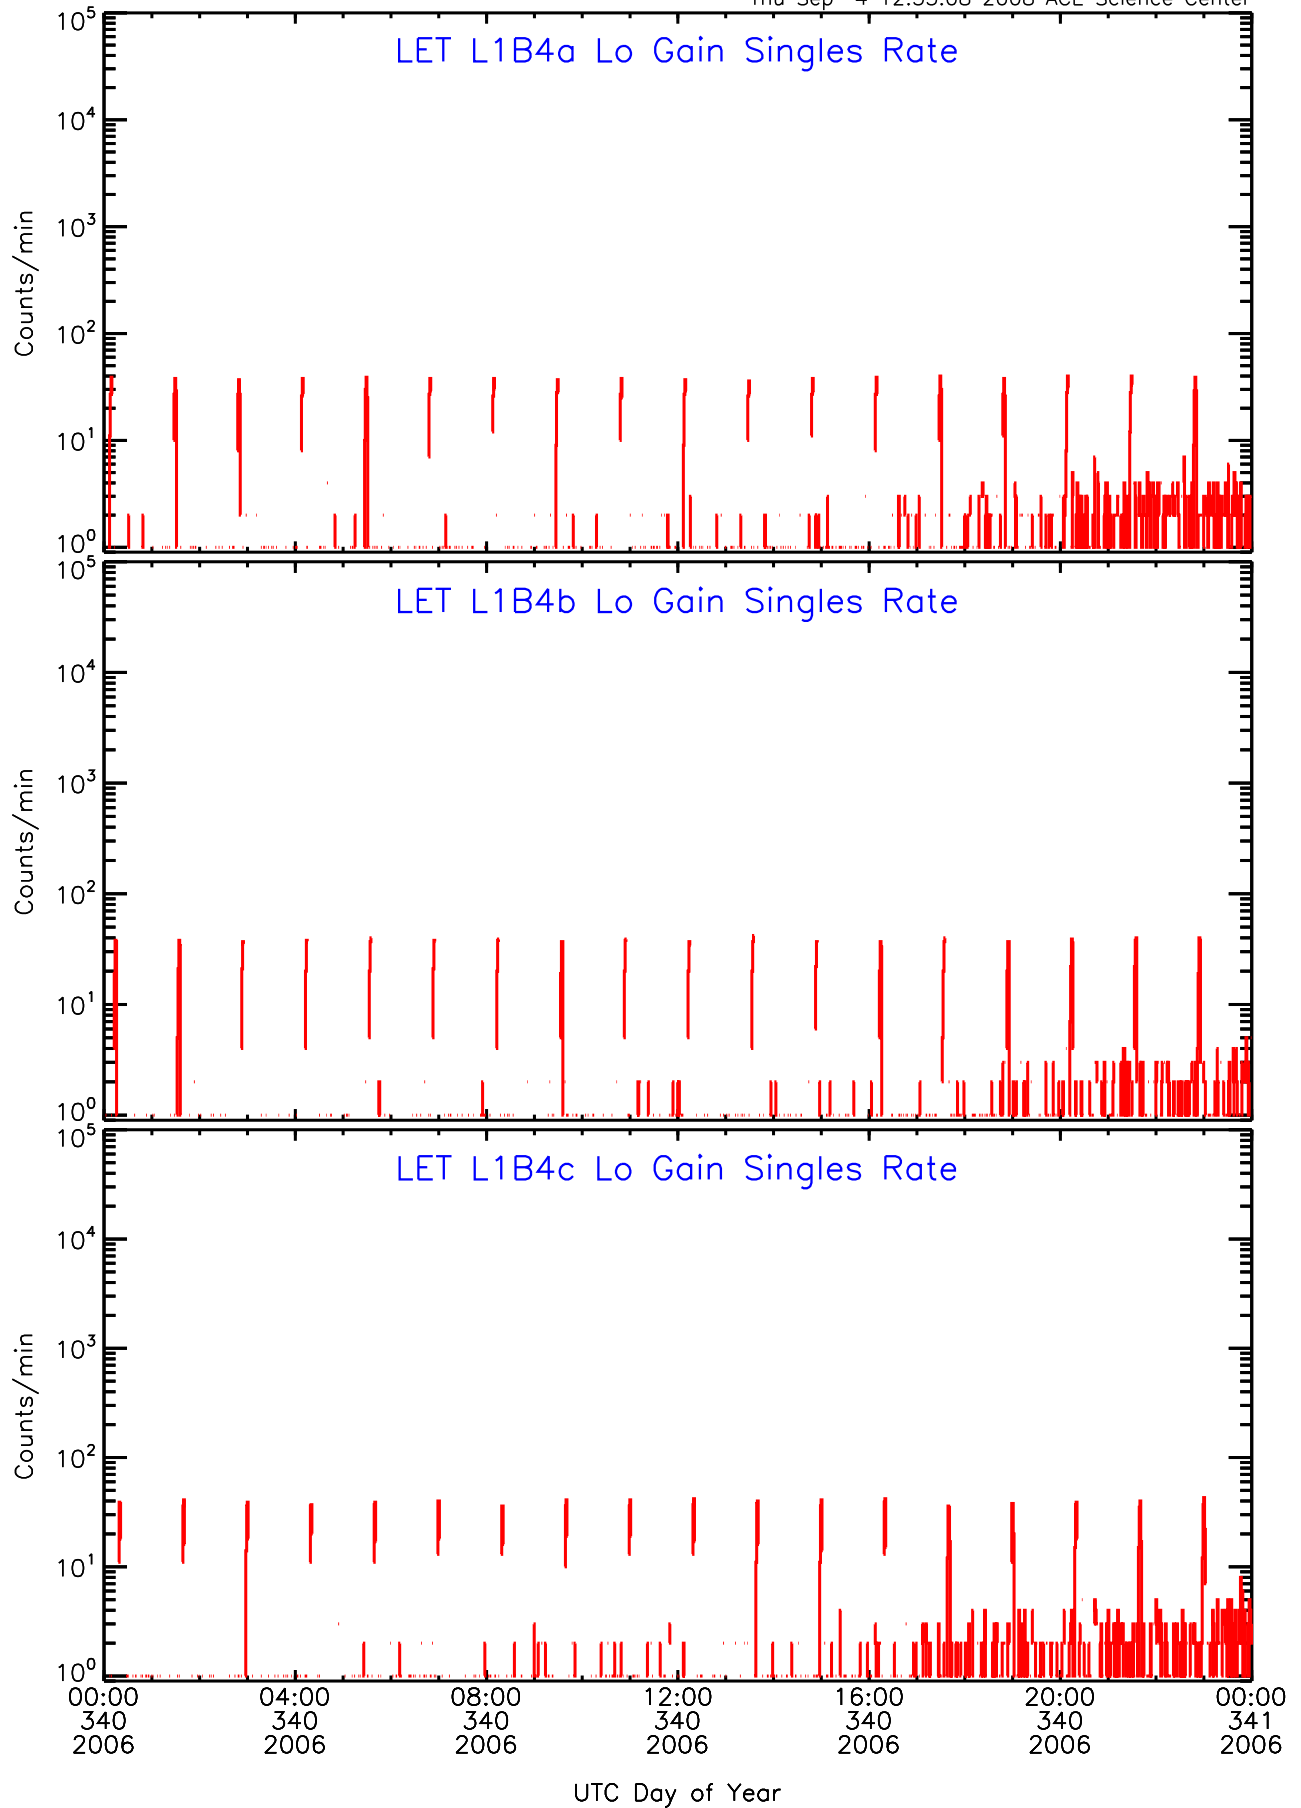

LET ahead Lo-Gain SINGLES RATES Data for 2006-340

Thu Sep 4 12:35:08 2008 ACE Science Center