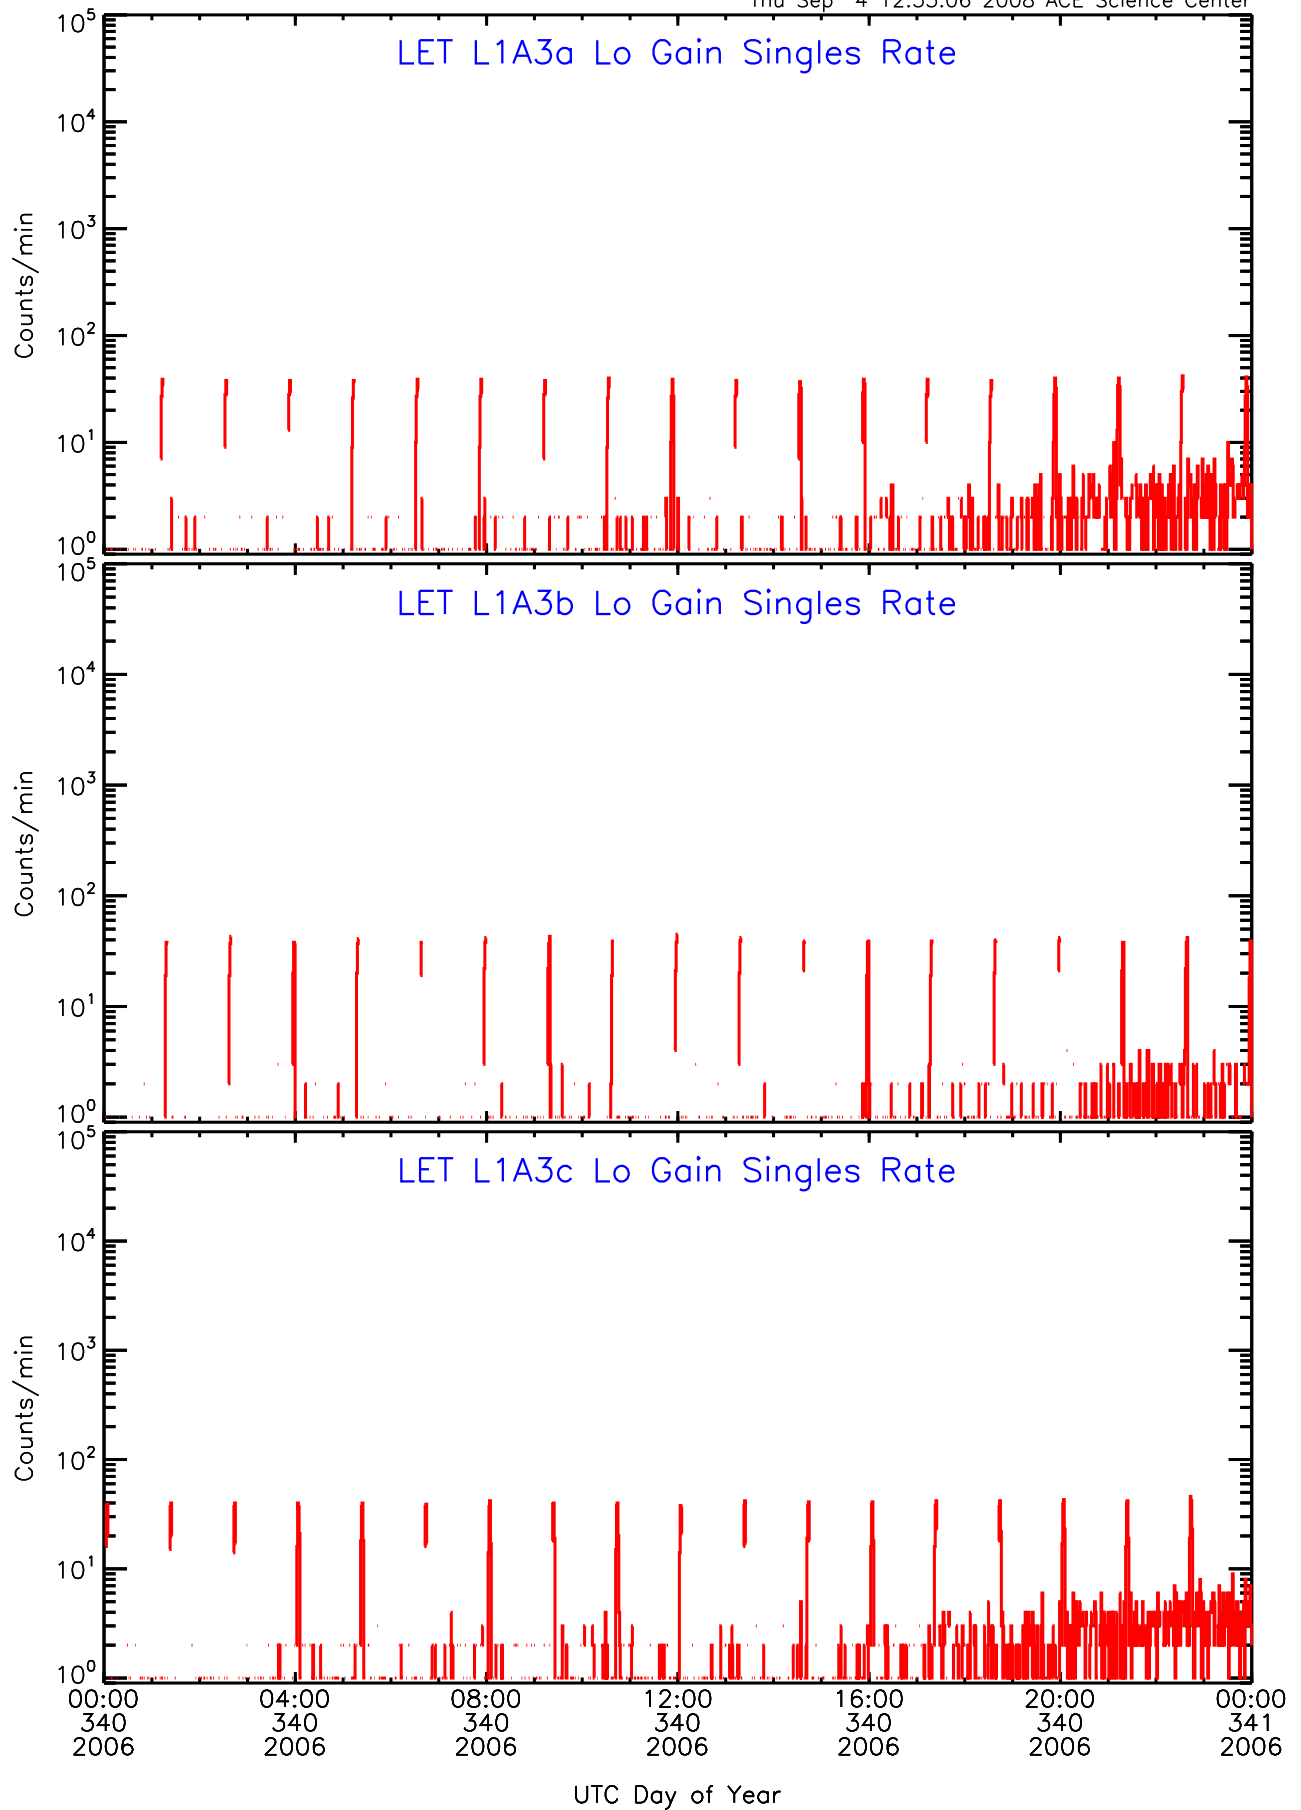

LET ahead Lo-Gain SINGLES RATES Data for 2006-340

Thu Sep 4 12:35:06 2008 ACE Science Center