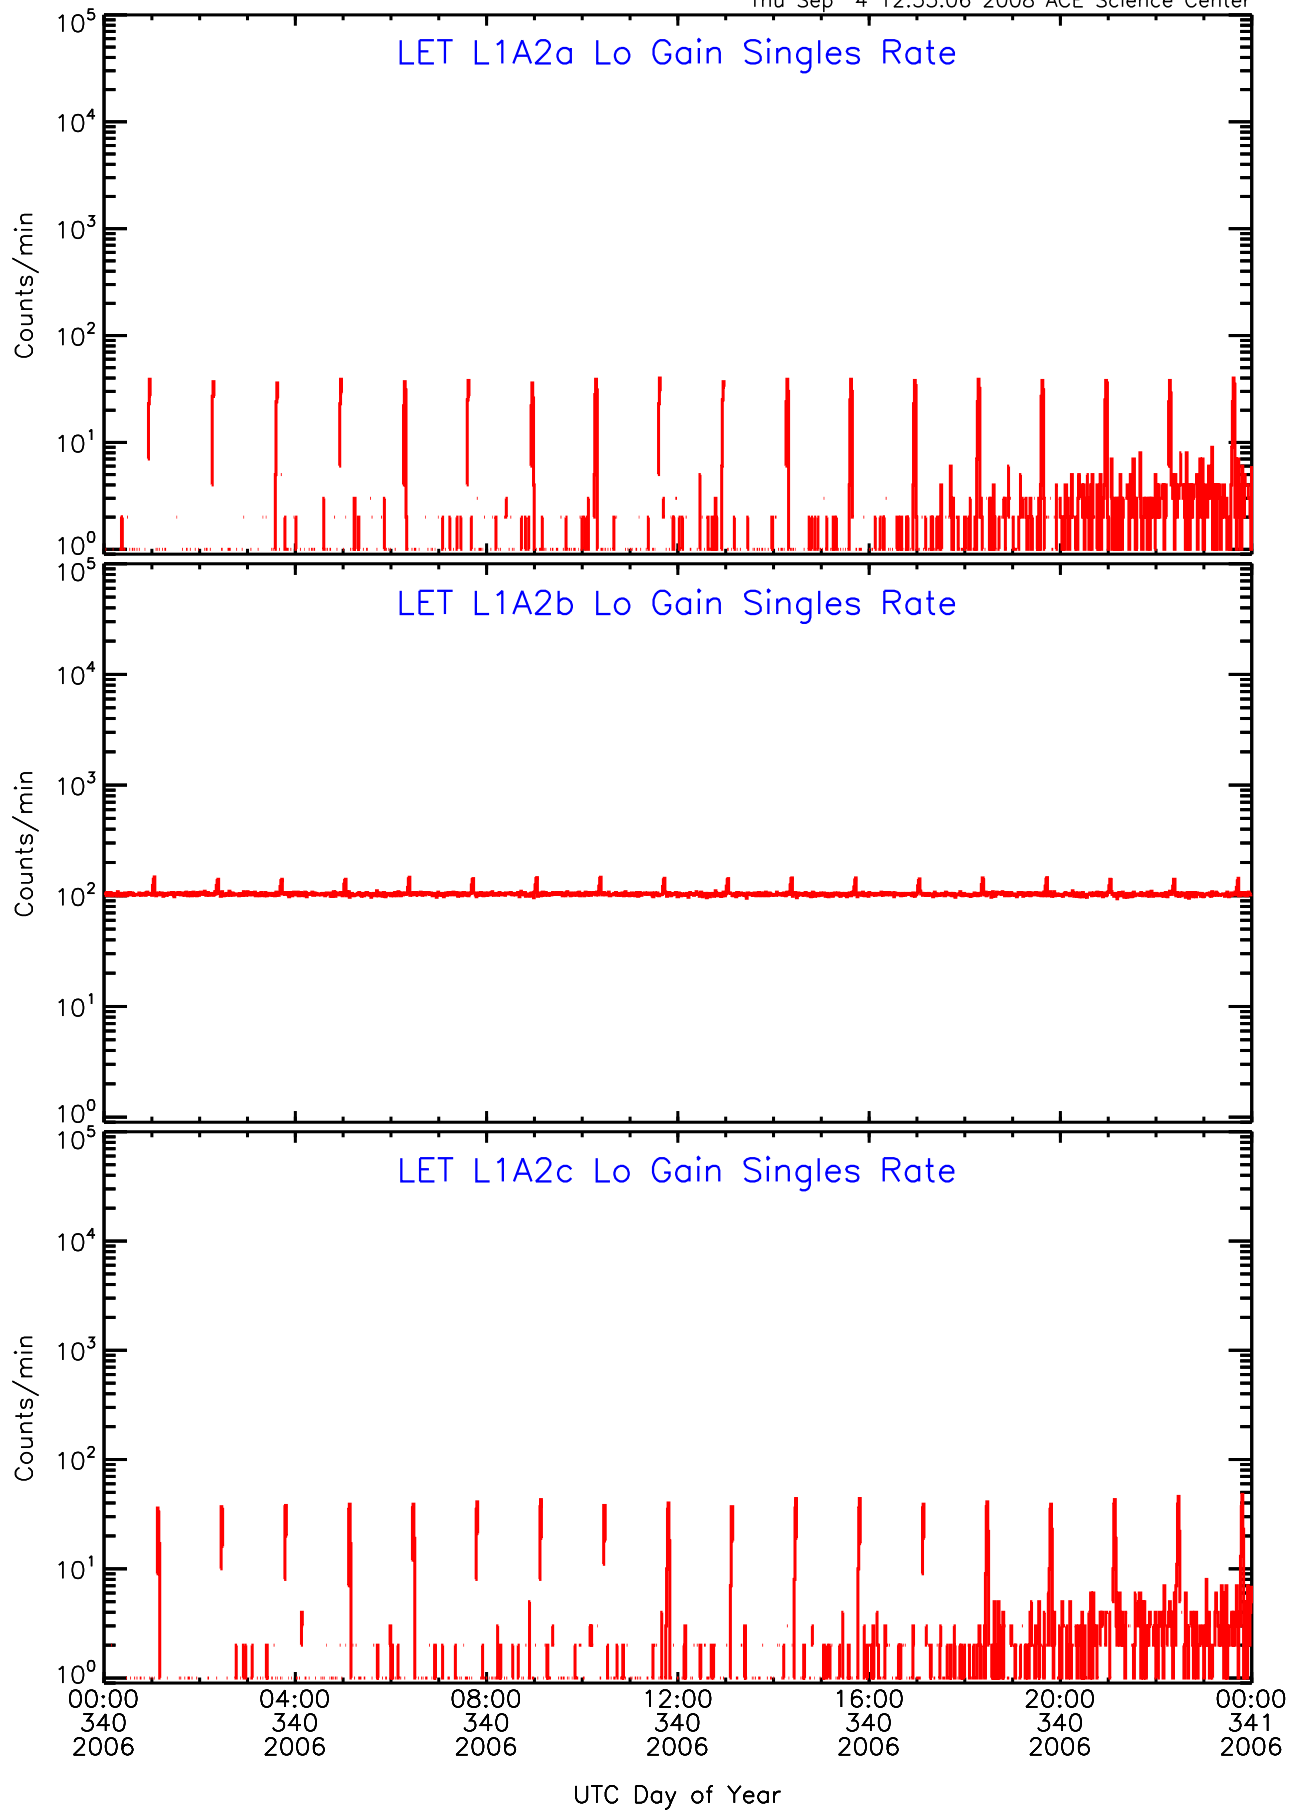

LET ahead Lo-Gain SINGLES RATES Data for 2006-340

Thu Sep 4 12:35:06 2008 ACE Science Center