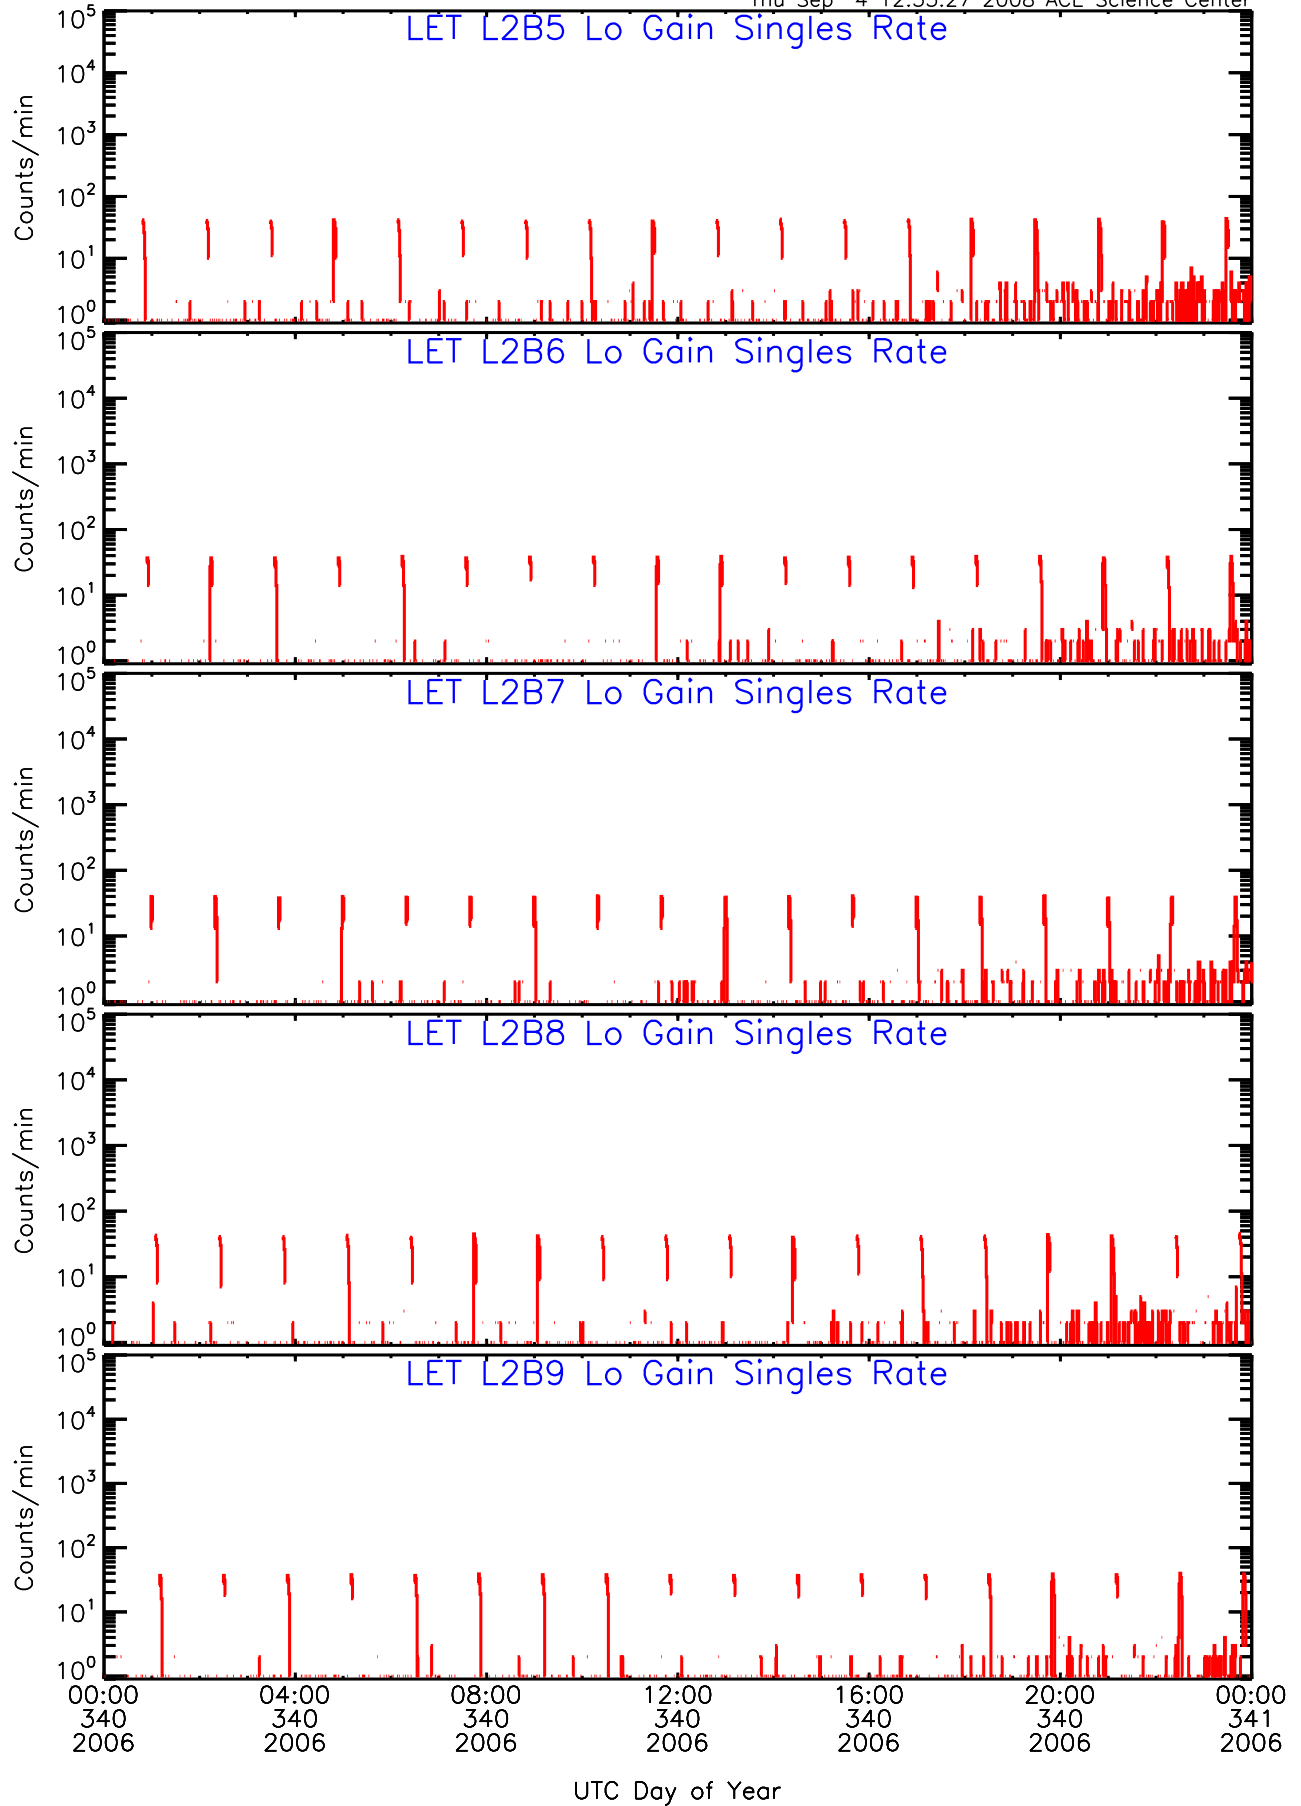

LET ahead Lo-Gain SINGLES RATES Data for 2006-340

Thu Sep 4 12:35:27 2008 ACE Science Center