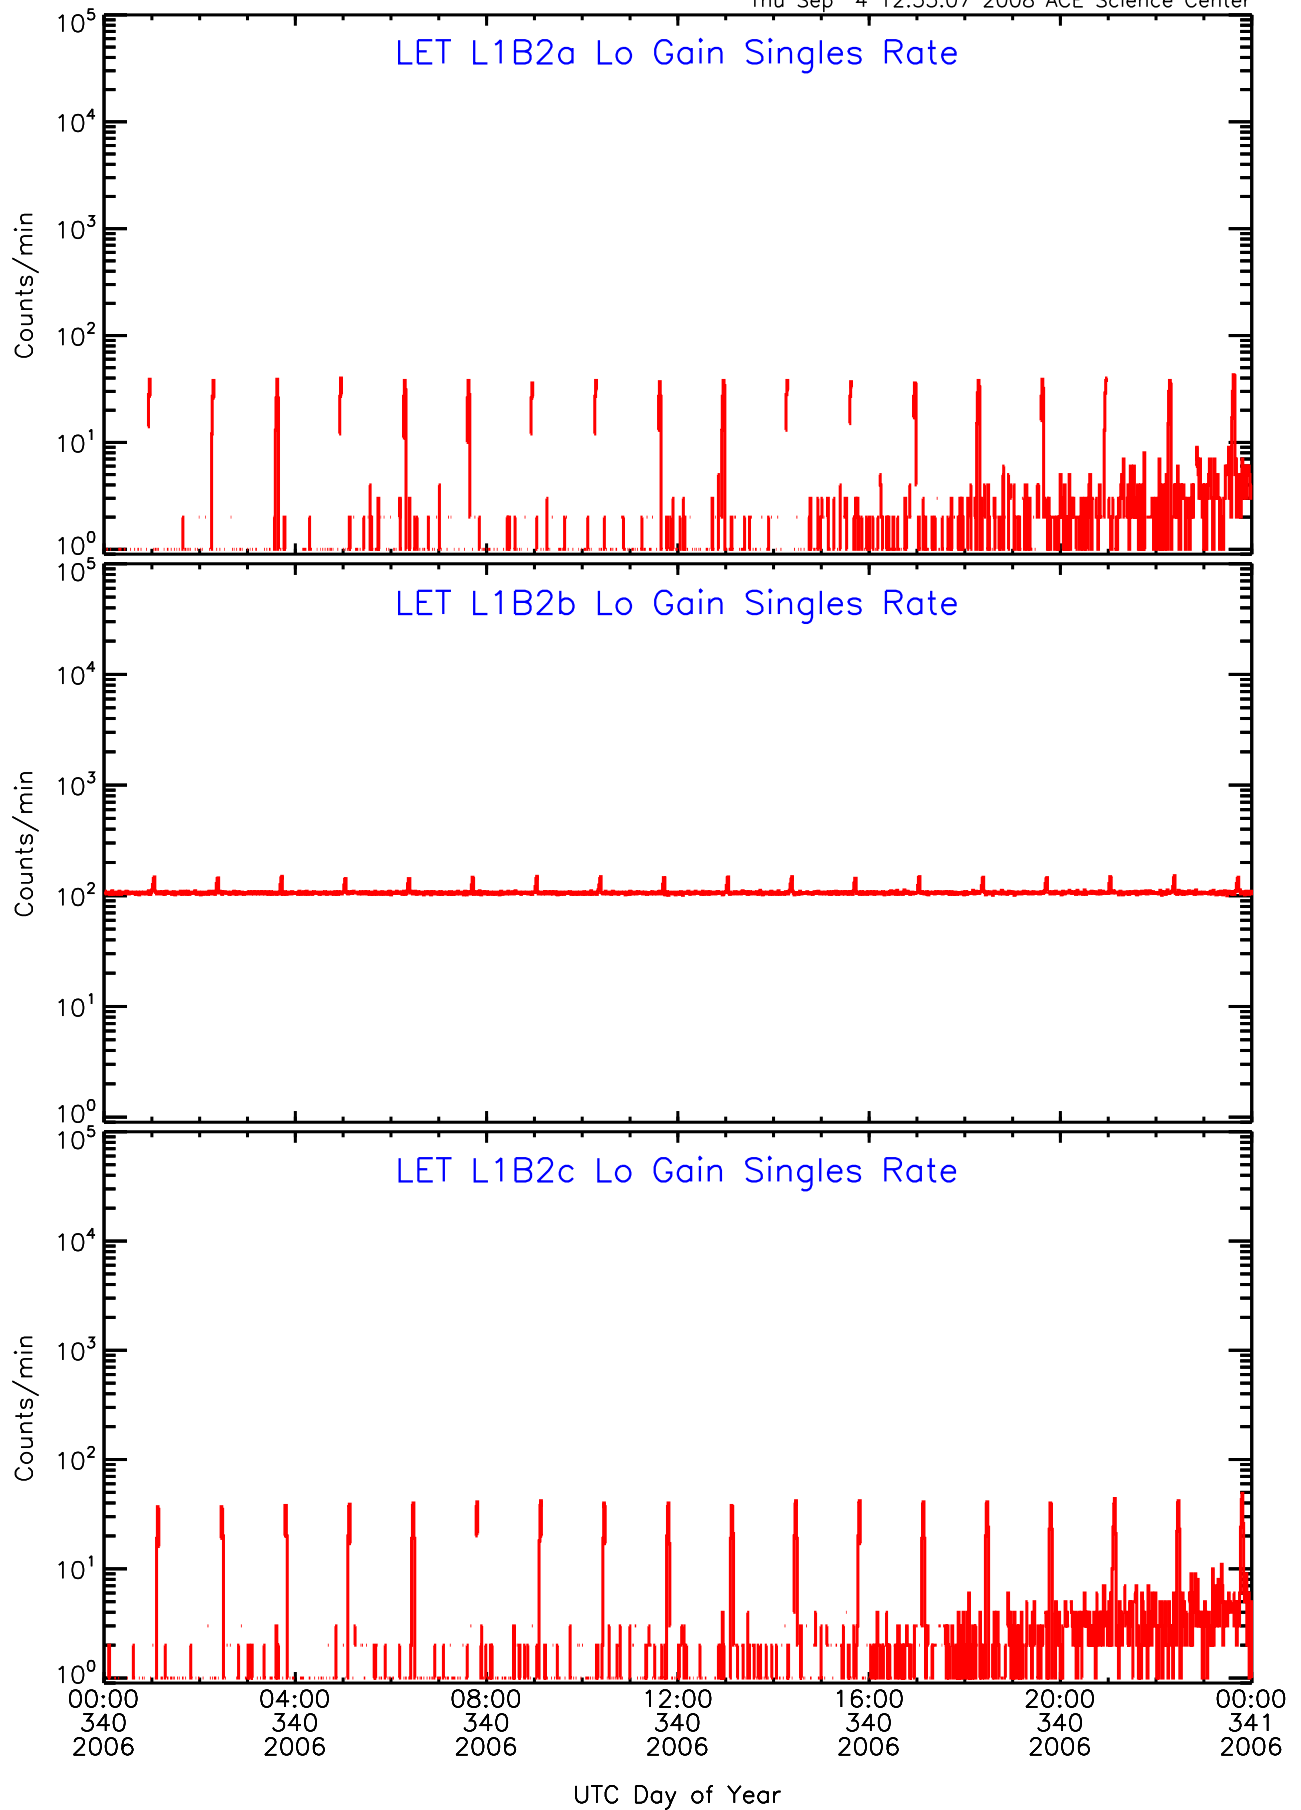

LET ahead Lo-Gain SINGLES RATES Data for 2006-340

Thu Sep 4 12:35:07 2008 ACE Science Center