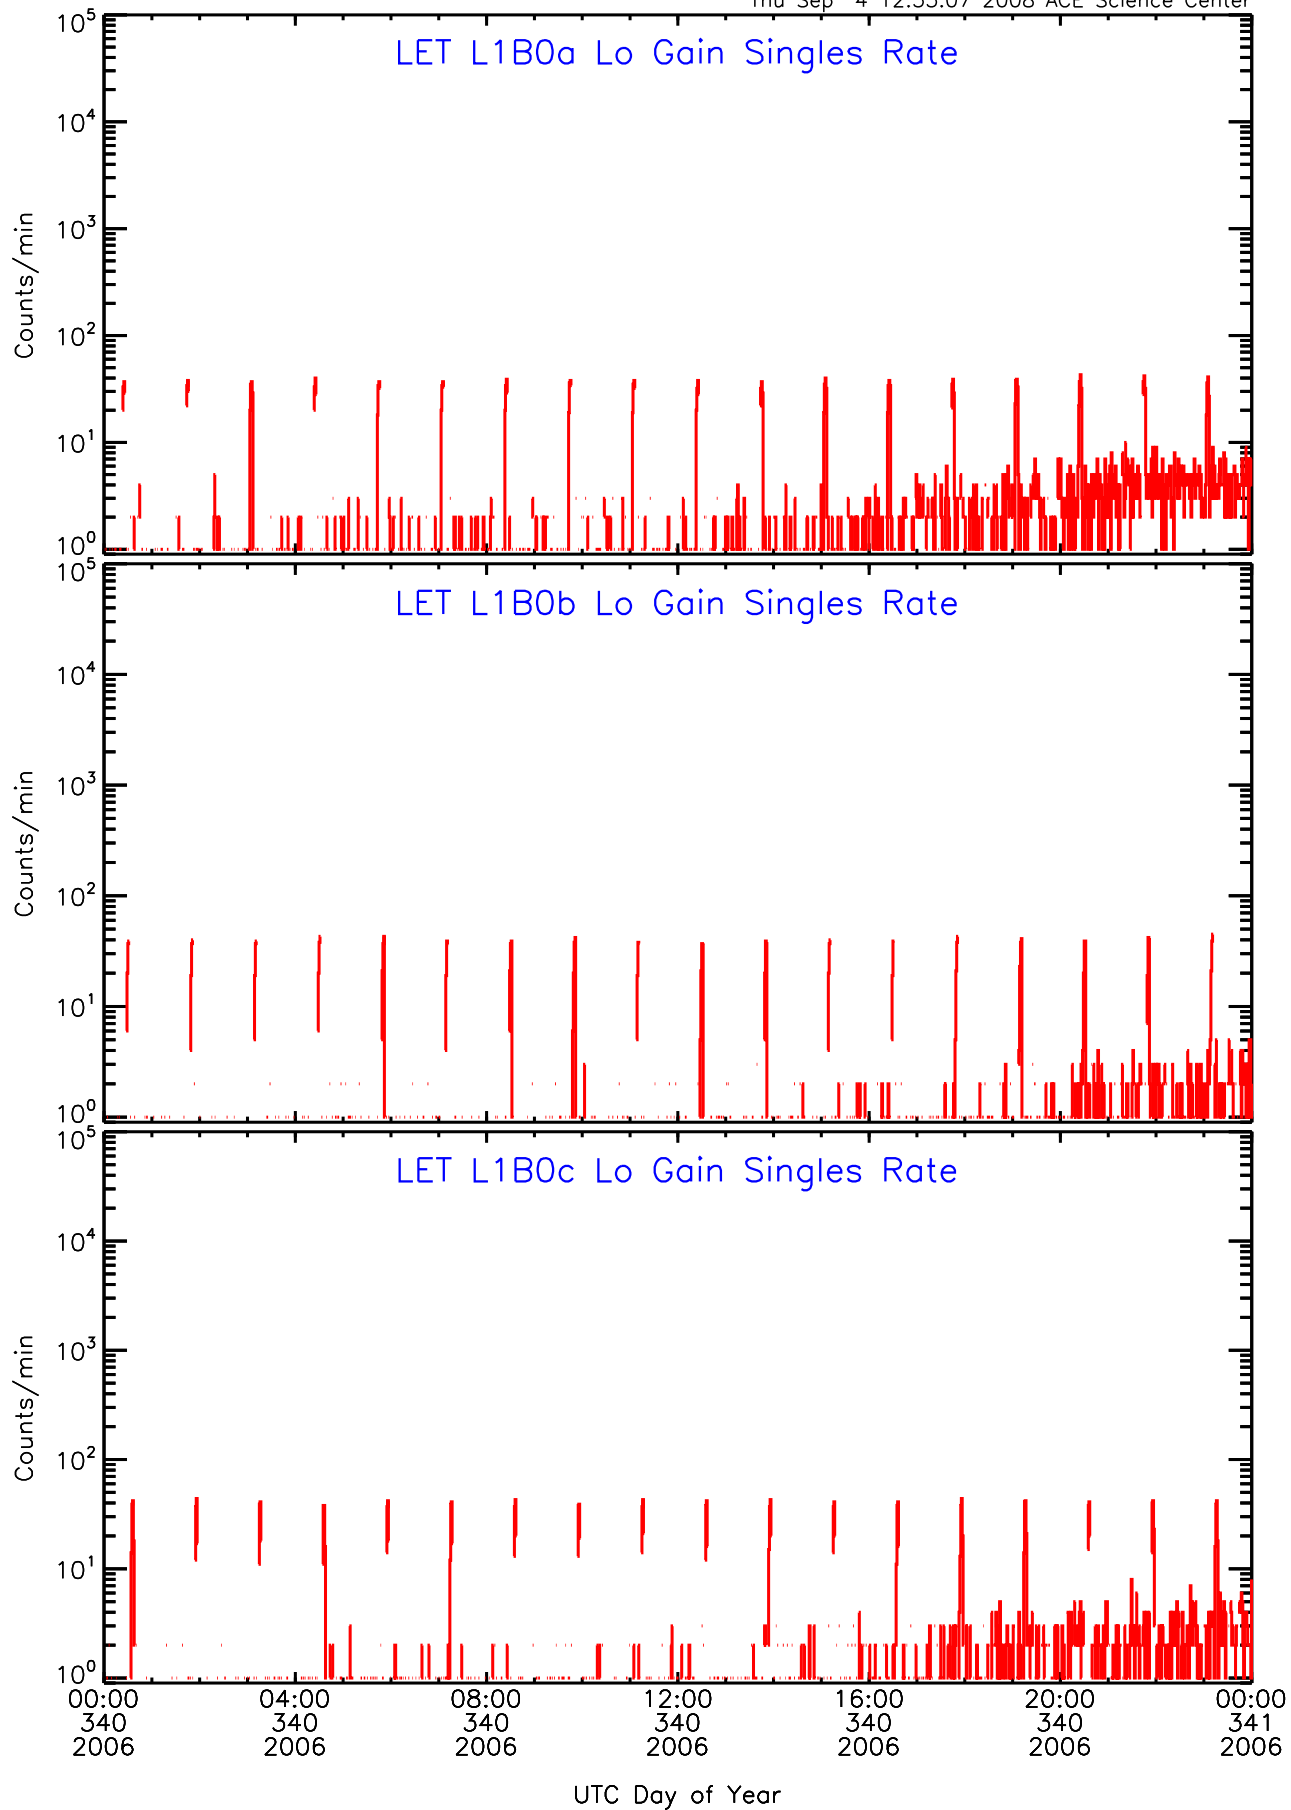

LET ahead Lo-Gain SINGLES RATES Data for 2006-340

Thu Sep 4 12:35:07 2008 ACE Science Center