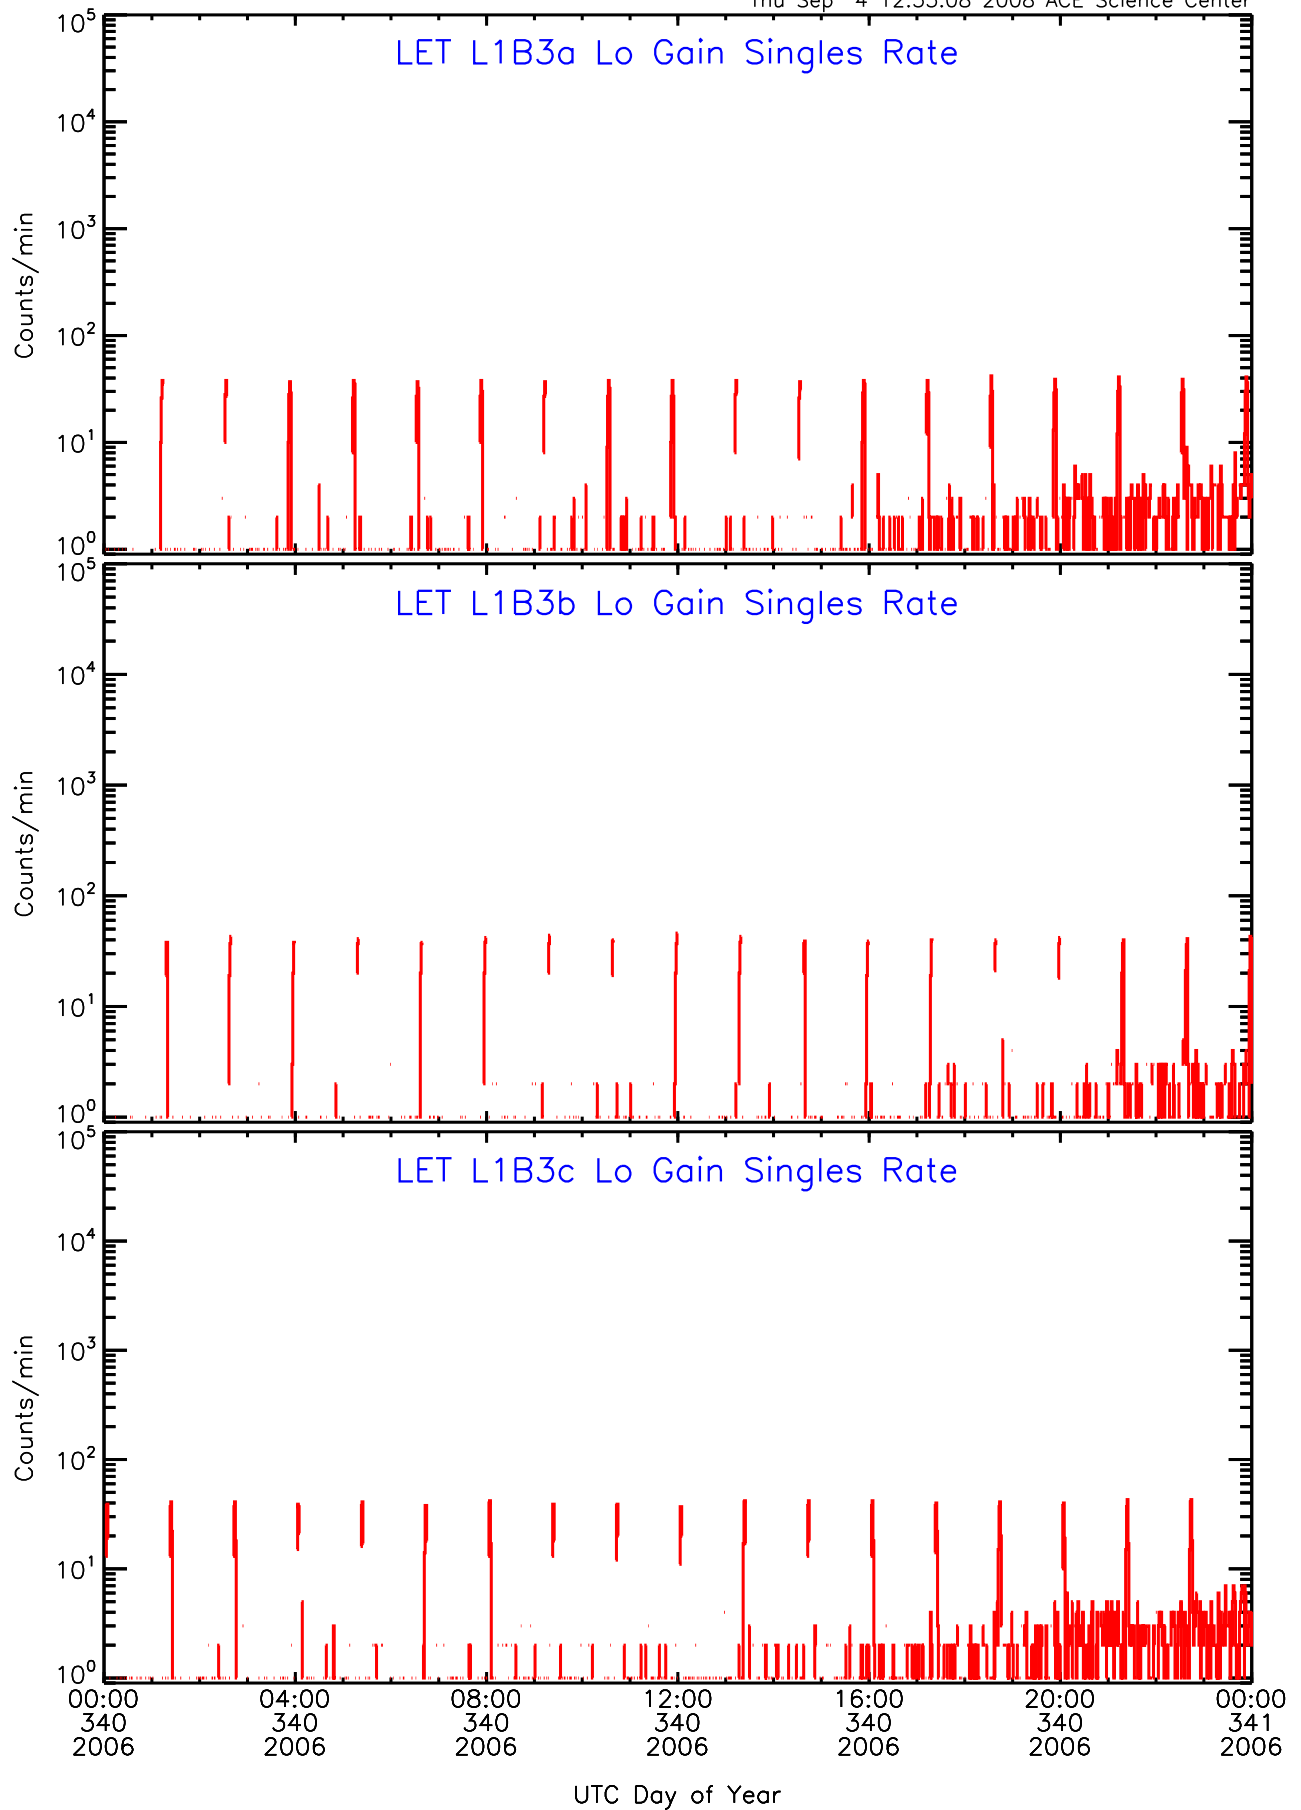

LET ahead Lo-Gain SINGLES RATES Data for 2006-340

Thu Sep 4 12:35:08 2008 ACE Science Center