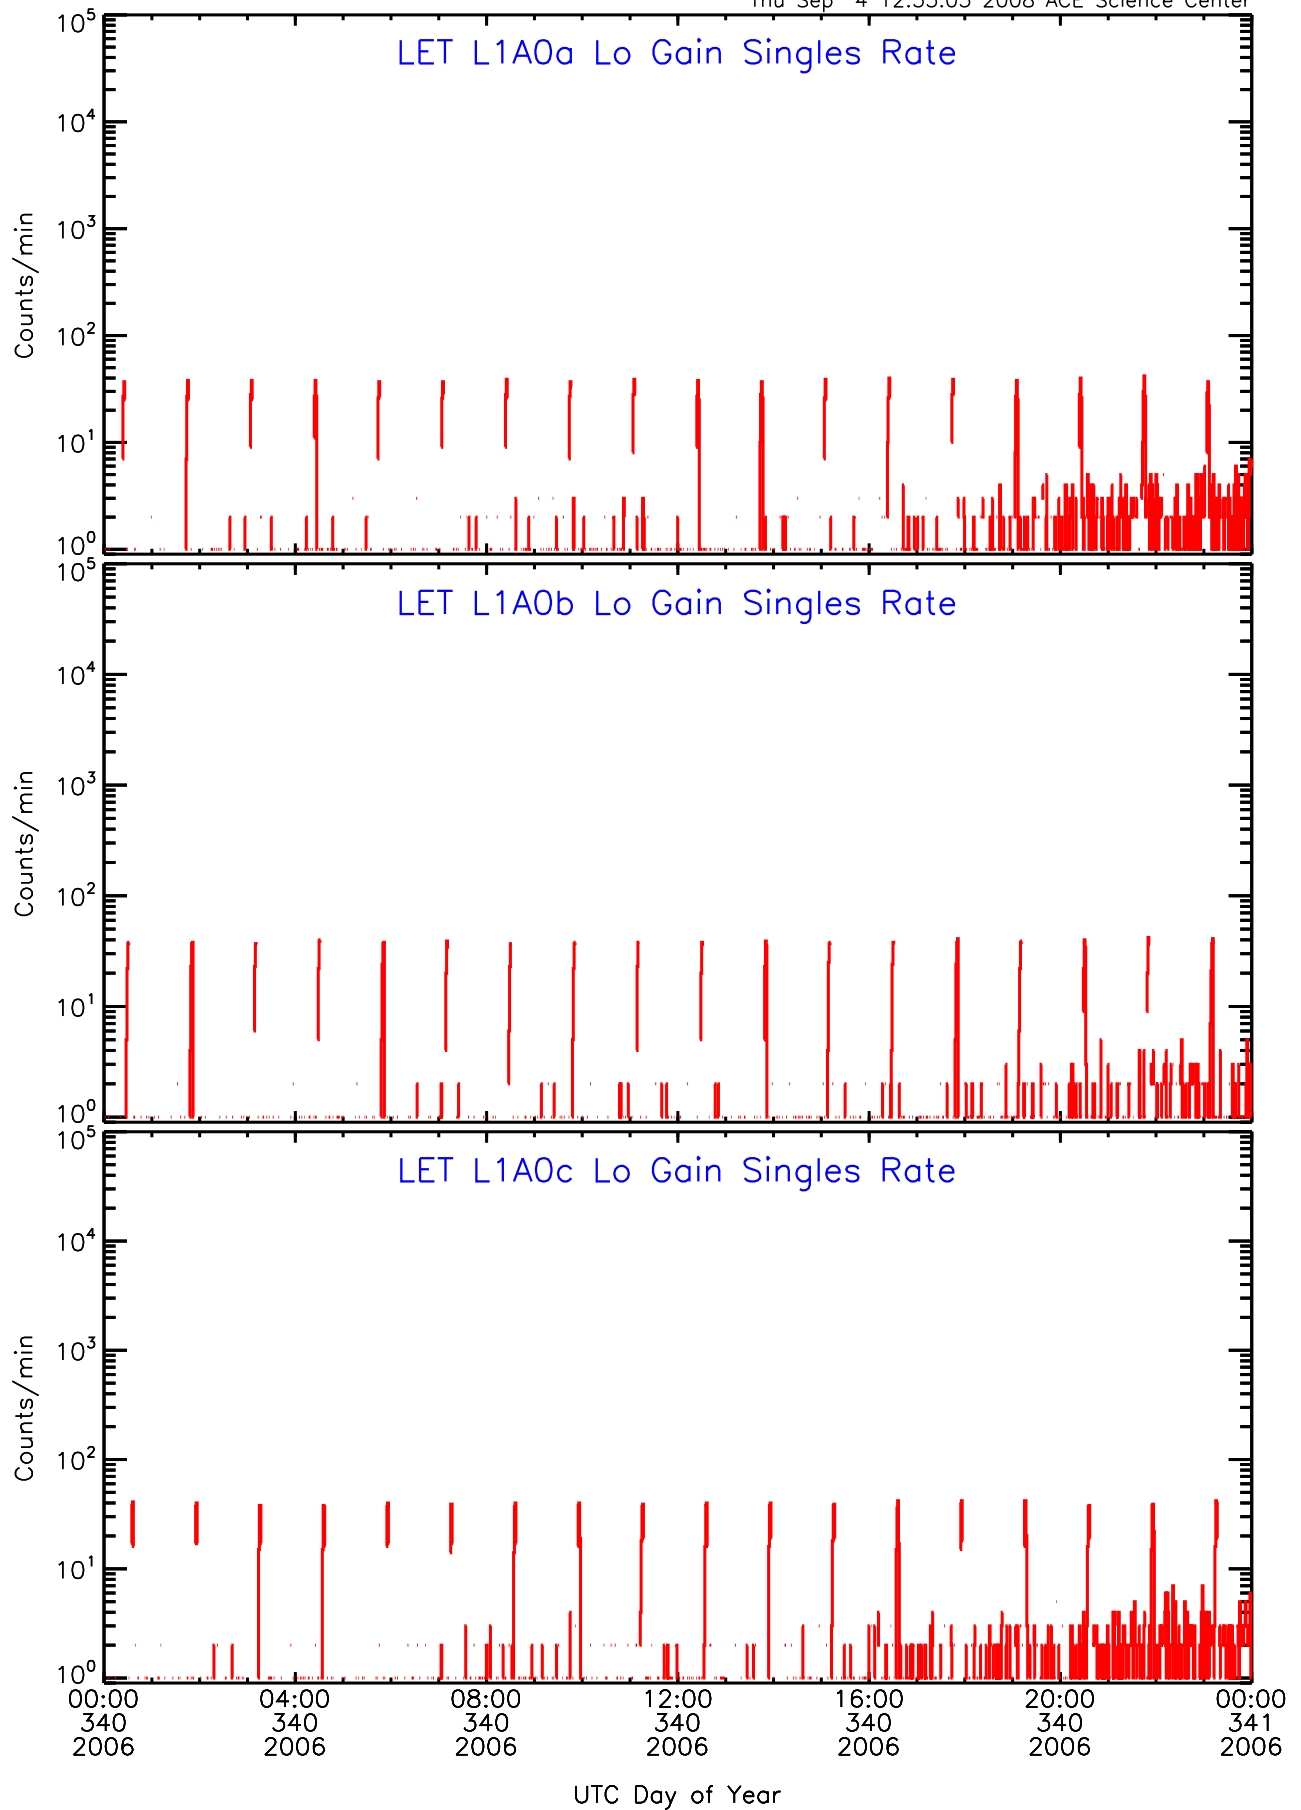

# LET ahead Lo-Gain SINGLES RATES Data for 2006-340

Thu Sep 4 12:35:05 2008 ACE Science Center