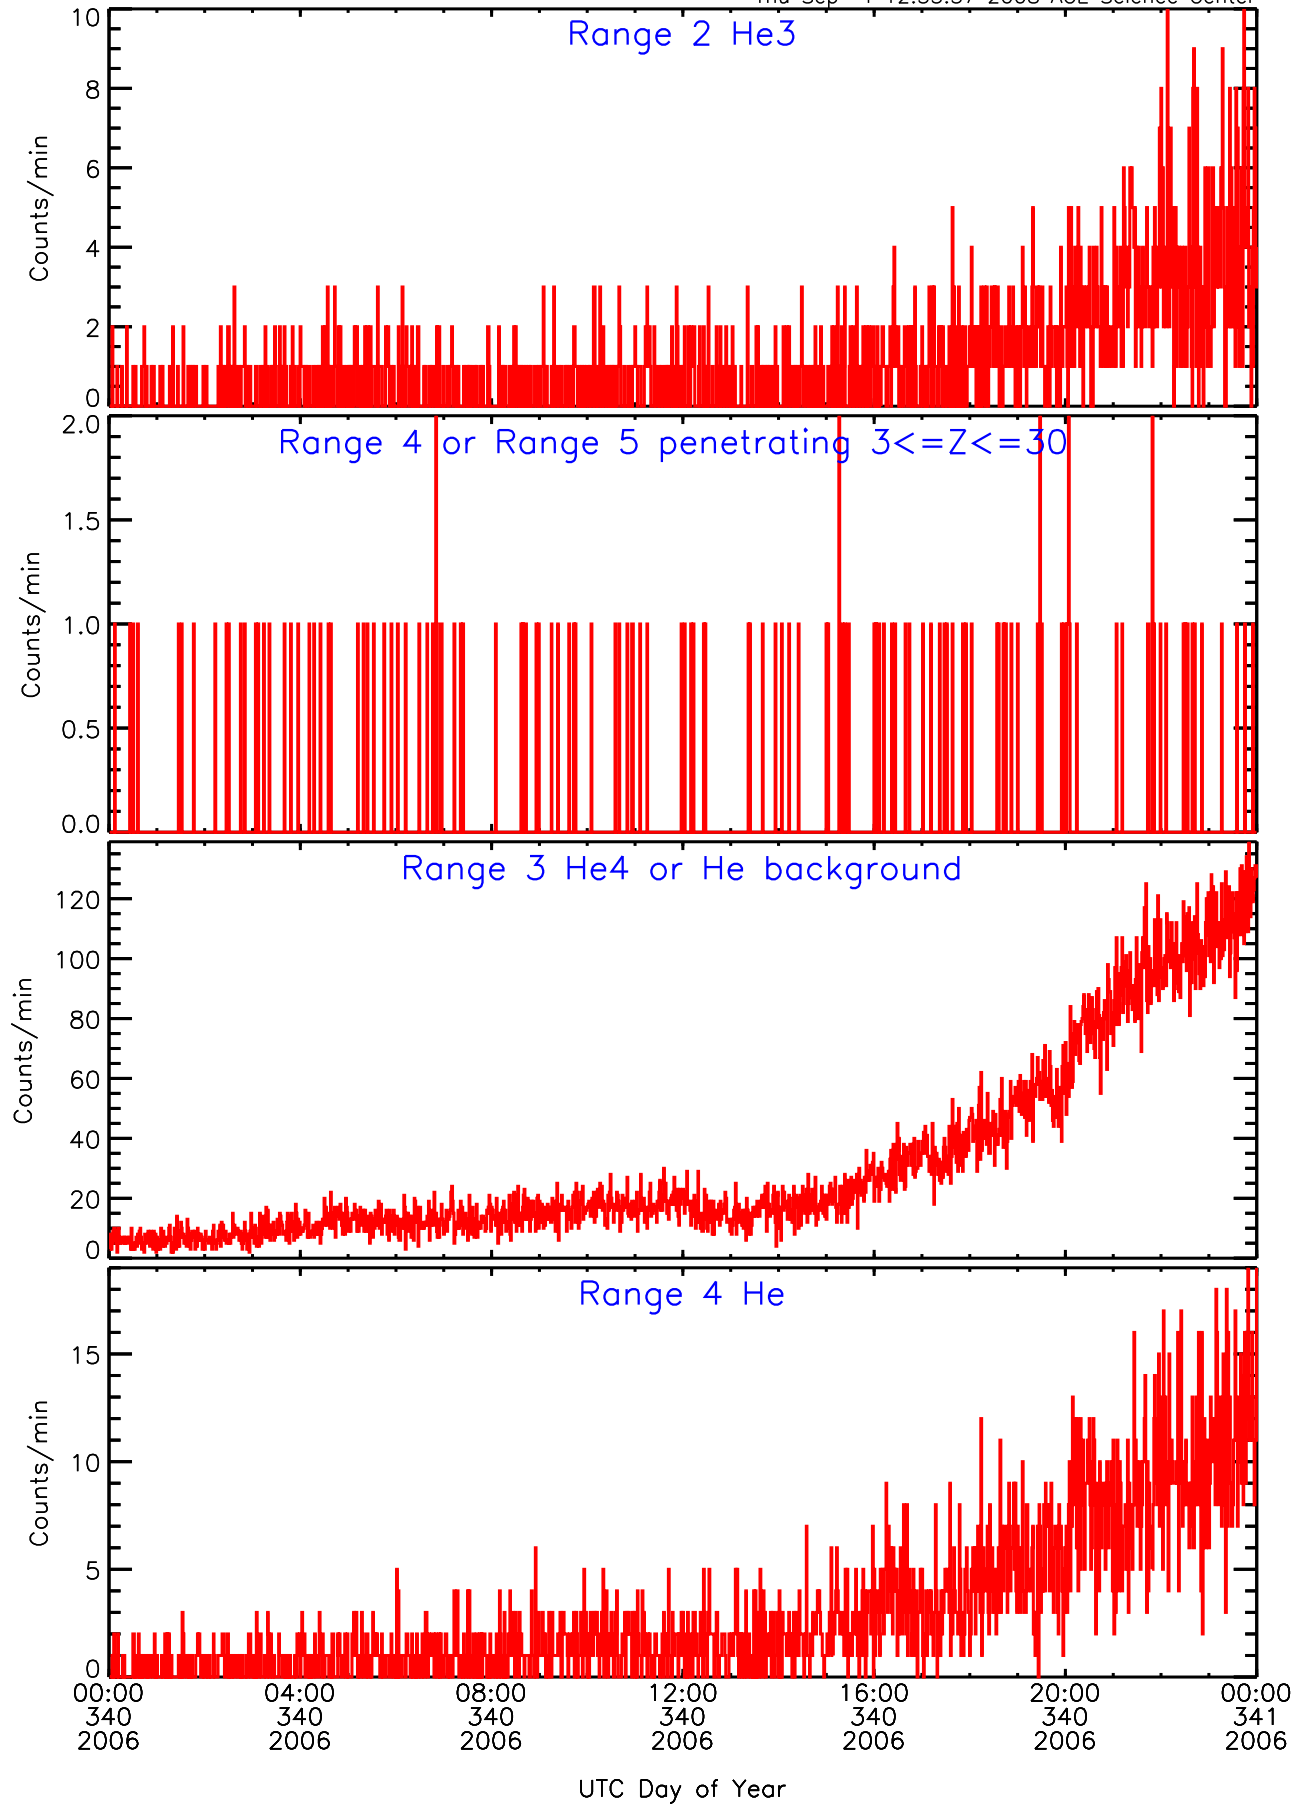

LET ahead Livetime/Trigger Data for 2006-340

Thu Sep 4 12:33:54 2008 ACE Science Center

LET ahead EVPRATES Data for 2006-340

Thu Sep 4 12:33:21 2008 ACE Science Center

LET ahead EVPRATES Data for 2006-340

Thu Sep 4 12:33:22 2008 ACE Science Center

LET ahead EVPRATES Data for 2006-340

Thu Sep 4 12:33:22 2008 ACE Science Center

LET ahead BUFRATES Data for 2006-340

Thu Sep 4 12:33:37 2008 ACE Science Center

LET ahead BUFRATES Data for 2006-340

Thu Sep 4 12:33:37 2008 ACE Science Center

LET ahead BUFRATES Data for 2006-340

Thu Sep 4 12:33:37 2008 ACE Science Center

LET ahead BUFRATES Data for 2006-340

Thu Sep 4 12:33:37 2008 ACE Science Center

LET ahead BUFRATES Data for 2006-340

Thu Sep 4 12:33:38 2008 ACE Science Center

LET ahead BUFRATES Data for 2006-340

Thu Sep 4 12:33:38 2008 ACE Science Center

LET ahead BUFRATES Data for 2006-340

Thu Sep 4 12:33:38 2008 ACE Science Center

LET ahead BUFRATES Data for 2006-340