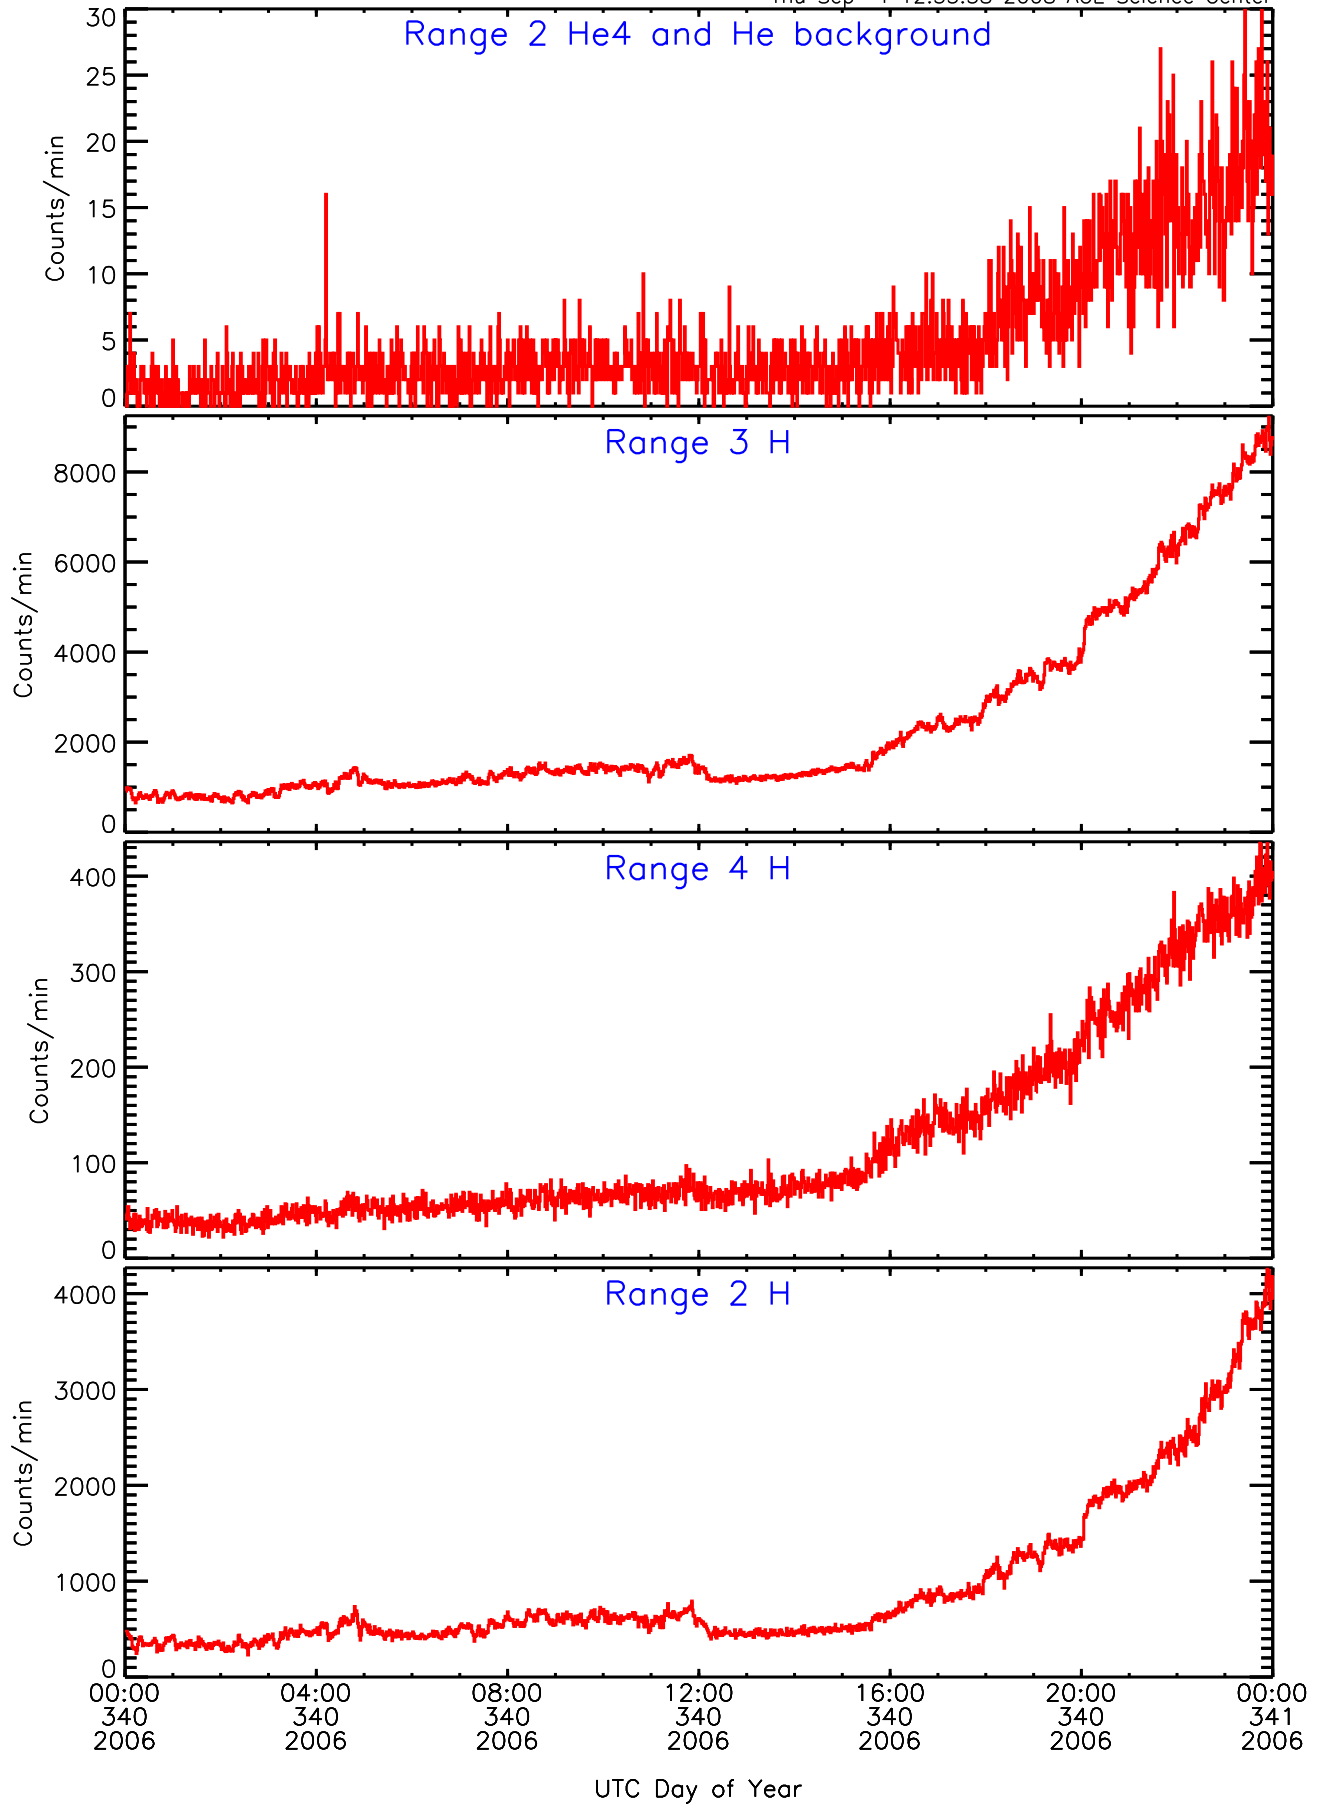

Thu Sep 4 12:33:22 2008 ACE Science Center

LET ahead EVPRATES Data for 2006-340

Thu Sep 4 12:33:22 2008 ACE Science Center

LET ahead BUFRATES Data for 2006-340

Thu Sep 4 12:33:37 2008 ACE Science Center

LET ahead BUFRATES Data for 2006-340

Thu Sep 4 12:33:37 2008 ACE Science Center

LET ahead BUFRATES Data for 2006-340

Thu Sep 4 12:33:37 2008 ACE Science Center

LET ahead BUFRATES Data for 2006-340

Thu Sep 4 12:33:37 2008 ACE Science Center

LET ahead BUFRATES Data for 2006-340

Thu Sep 4 12:33:38 2008 ACE Science Center

LET ahead BUFRATES Data for 2006-340

Thu Sep 4 12:33:38 2008 ACE Science Center

LET ahead BUFRATES Data for 2006-340

Thu Sep 4 12:33:38 2008 ACE Science Center

LET ahead BUFRATES Data for 2006-340