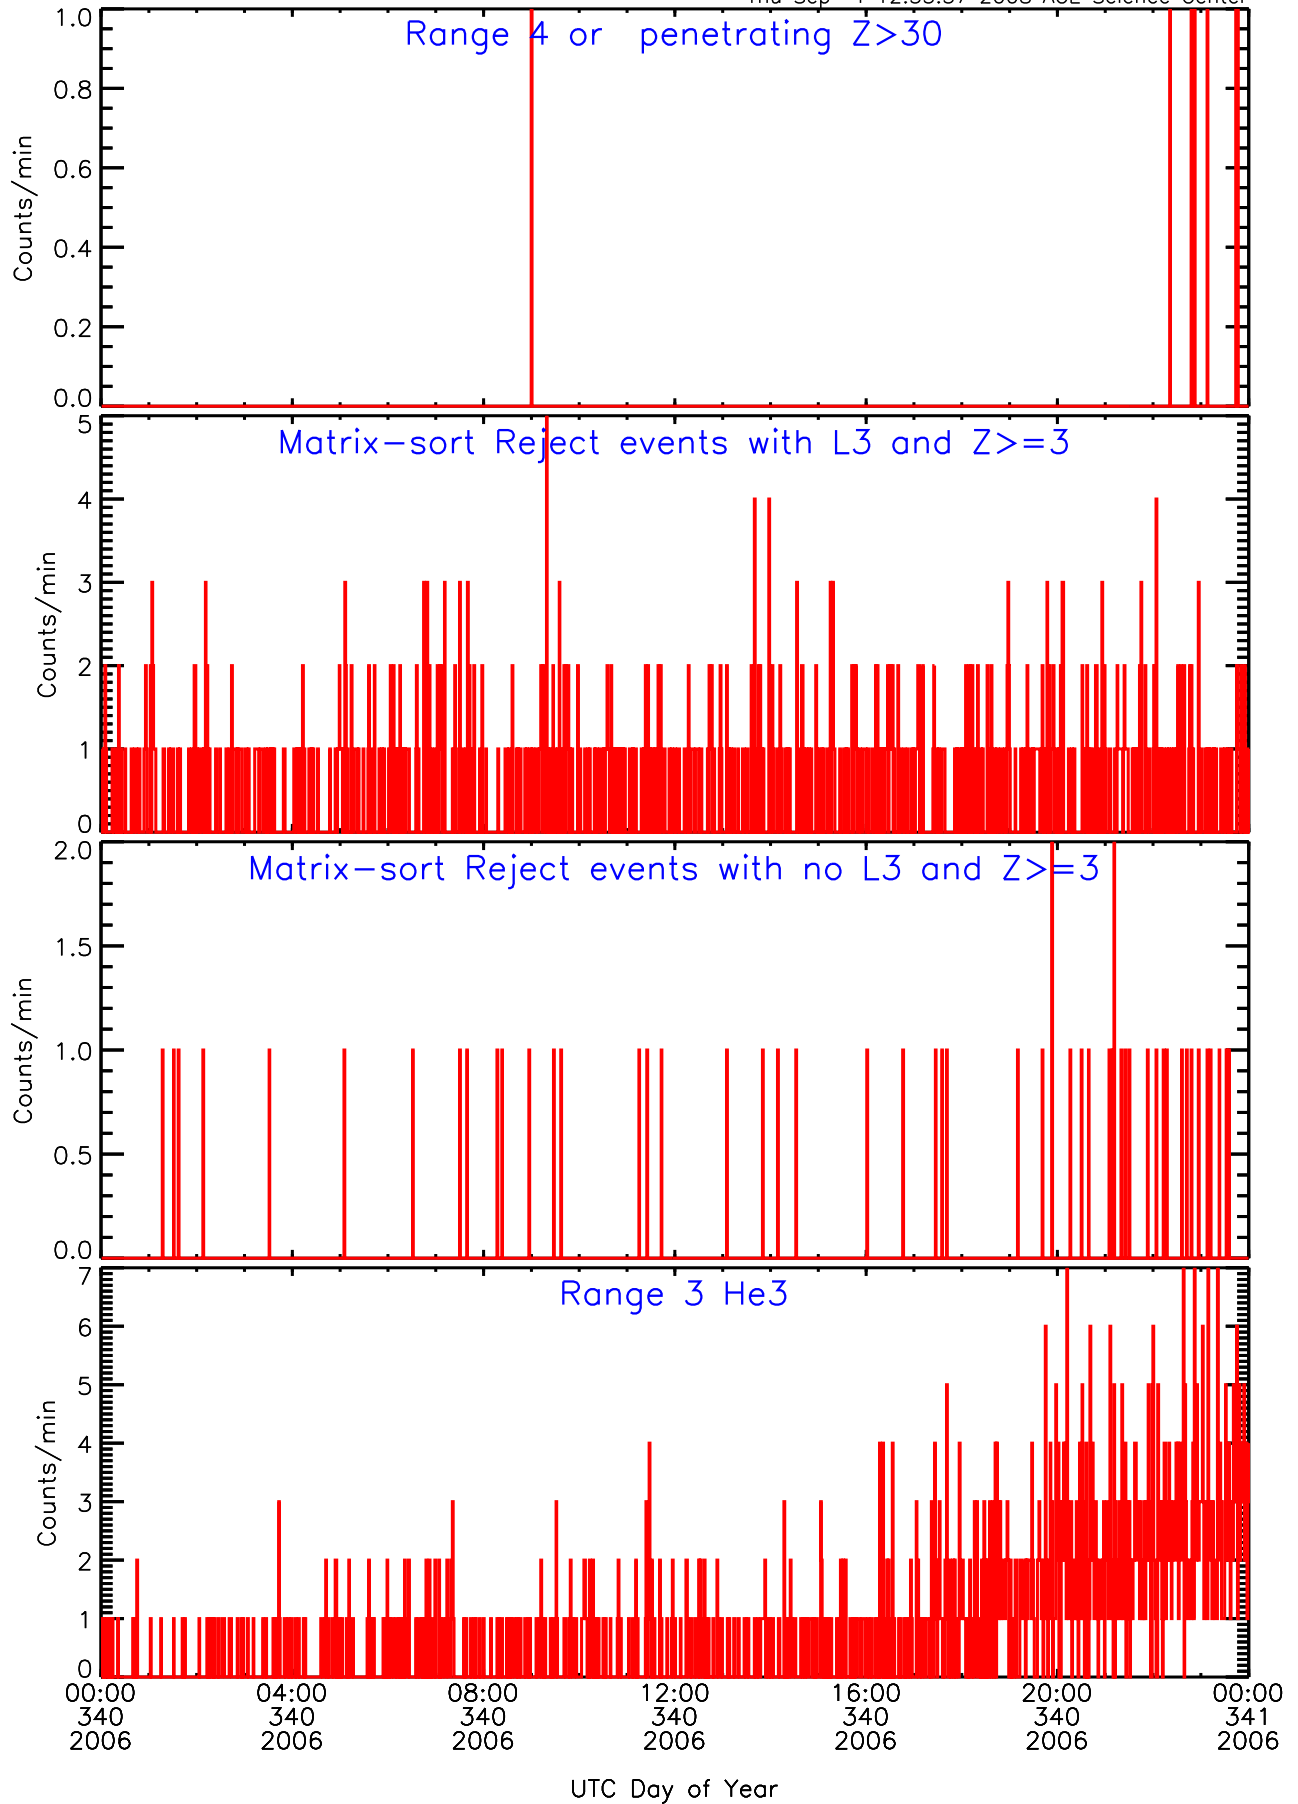

LET ahead Livetime/Trigger Data for 2006-340

Thu Sep 4 12:33:54 2008 ACE Science Center

LET ahead EVPRATES Data for 2006-340

Thu Sep 4 12:33:21 2008 ACE Science Center

LET ahead EVPRATES Data for 2006-340

Thu Sep 4 12:33:22 2008 ACE Science Center

LET ahead EVPRATES Data for 2006-340

Thu Sep 4 12:33:22 2008 ACE Science Center

LET ahead BUFRATES Data for 2006-340

Thu Sep 4 12:33:37 2008 ACE Science Center

LET ahead BUFRATES Data for 2006-340

Thu Sep 4 12:33:37 2008 ACE Science Center

LET ahead BUFRATES Data for 2006-340

Thu Sep 4 12:33:37 2008 ACE Science Center

LET ahead BUFRATES Data for 2006-340

Thu Sep 4 12:33:37 2008 ACE Science Center

LET ahead BUFRATES Data for 2006-340

Thu Sep 4 12:33:38 2008 ACE Science Center

LET ahead BUFRATES Data for 2006-340

Thu Sep 4 12:33:38 2008 ACE Science Center

LET ahead BUFRATES Data for 2006-340

Thu Sep 4 12:33:38 2008 ACE Science Center

LET ahead BUFRATES Data for 2006-340