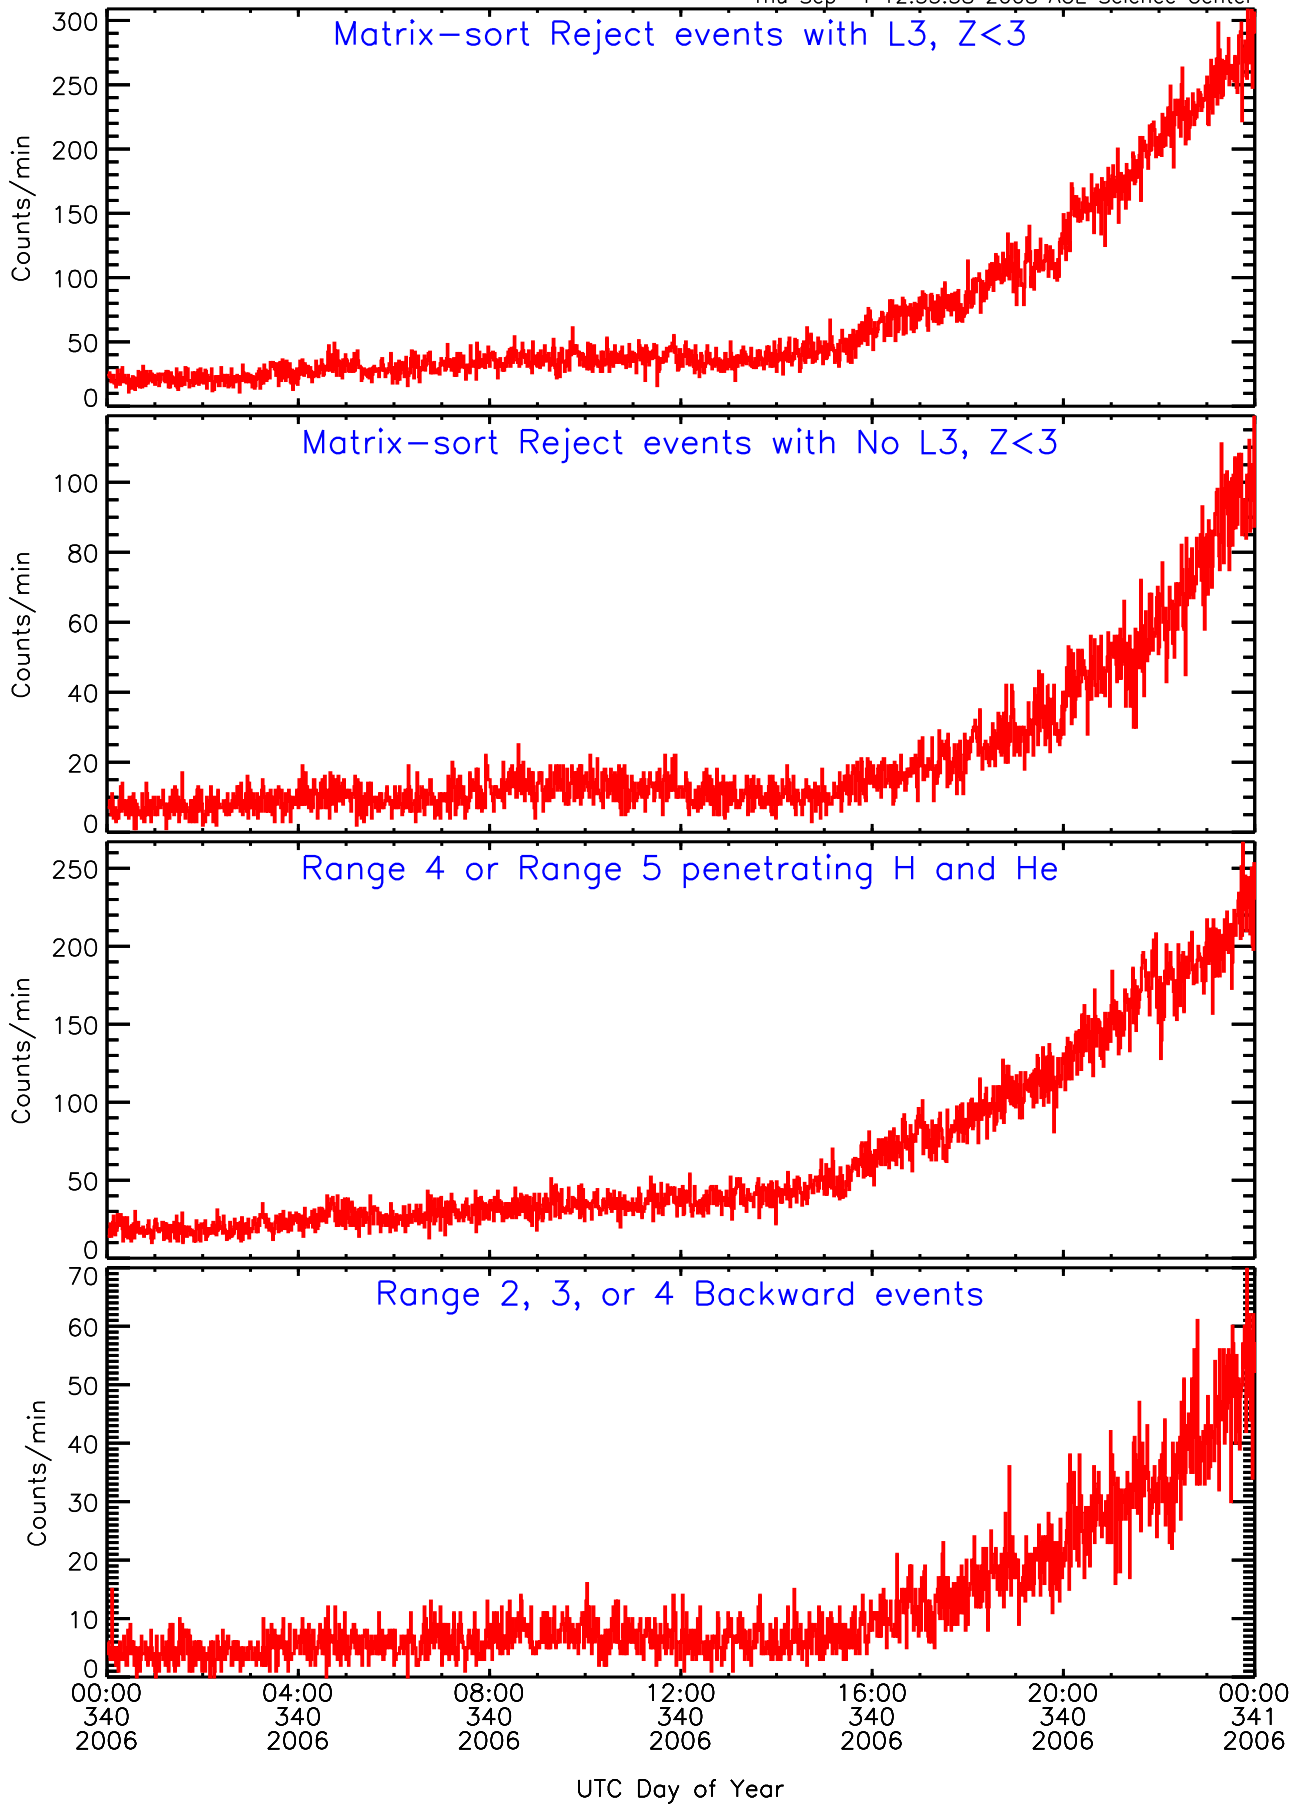

LET ahead BUFRATES Data for 2006-340

Thu Sep 4 12:33:38 2008 ACE Science Center