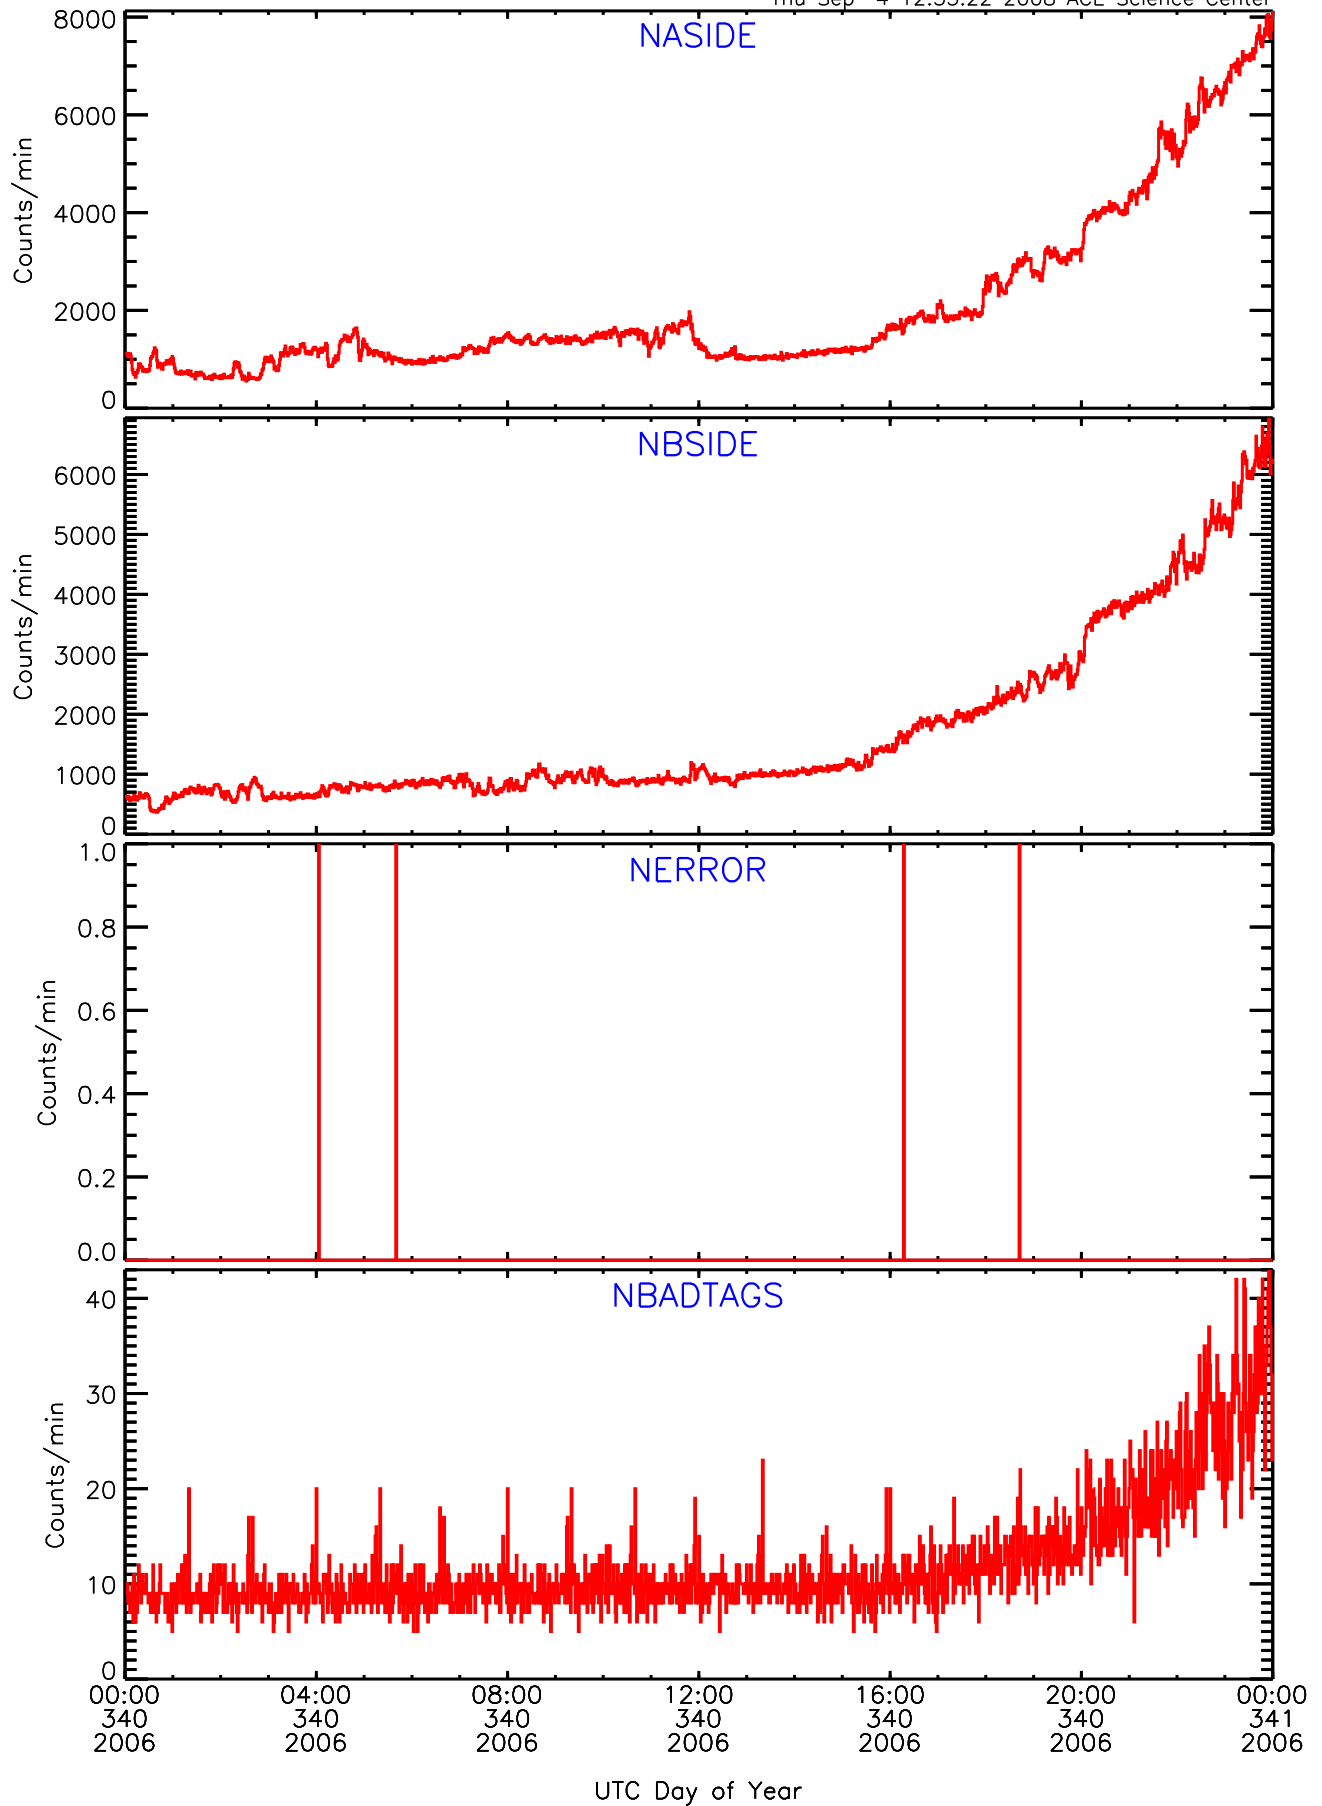

LET ahead Livetime/Trigger Data for 2006-340

Thu Sep 4 12:33:54 2008 ACE Science Center

LET ahead EVPRATES Data for 2006-340

Thu Sep 4 12:33:21 2008 ACE Science Center

LET ahead EVPRATES Data for 2006-340

Thu Sep 4 12:33:22 2008 ACE Science Center

LET ahead EVPRATES Data for 2006-340

Thu Sep 4 12:33:22 2008 ACE Science Center

LET ahead BUFRATES Data for 2006-340

Thu Sep 4 12:33:37 2008 ACE Science Center

LET ahead BUFRATES Data for 2006-340

Thu Sep 4 12:33:37 2008 ACE Science Center

LET ahead BUFRATES Data for 2006-340

Thu Sep 4 12:33:37 2008 ACE Science Center

LET ahead BUFRATES Data for 2006-340

Thu Sep 4 12:33:37 2008 ACE Science Center

LET ahead BUFRATES Data for 2006-340