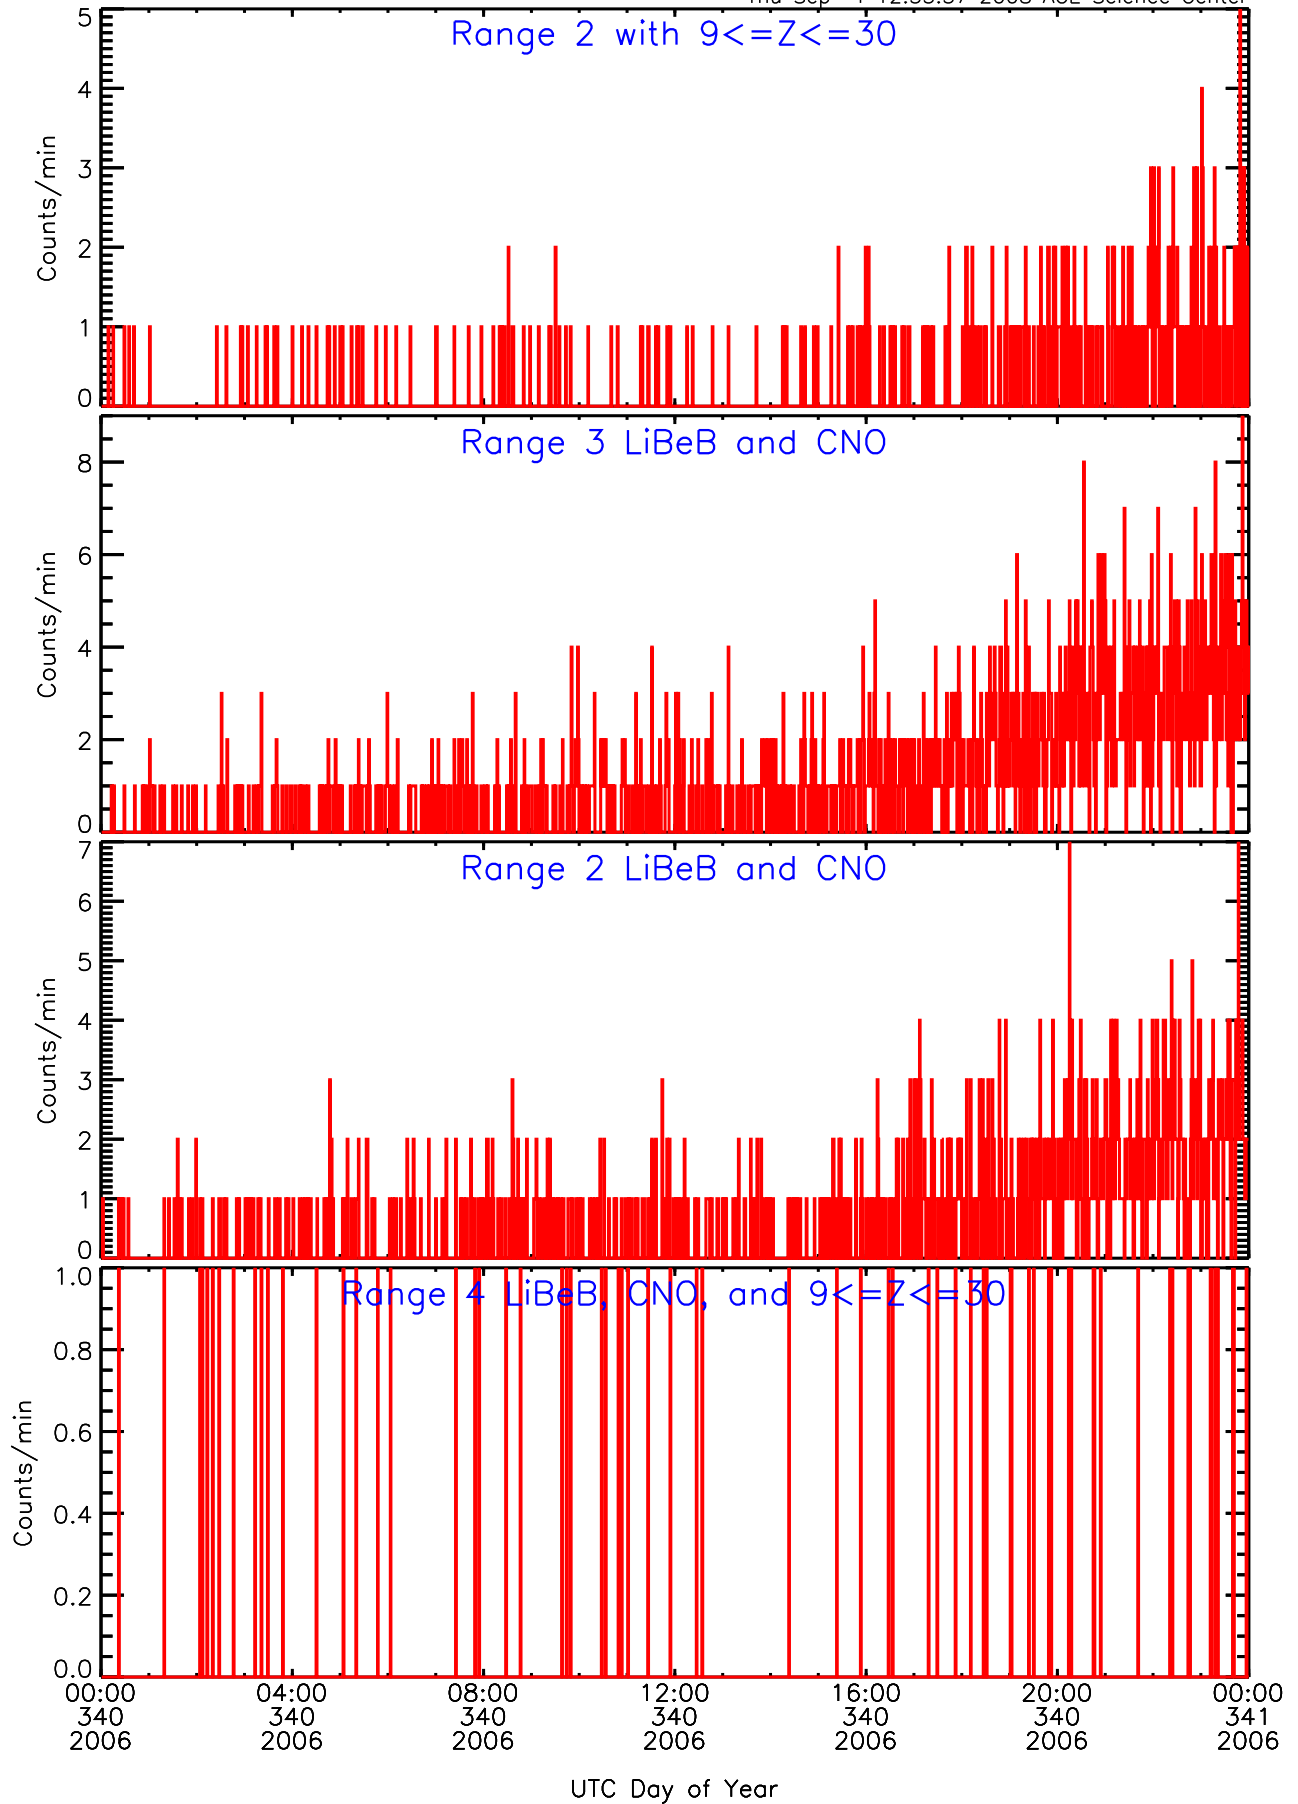

LET ahead Livetime/Trigger Data for 2006-340

Thu Sep 4 12:33:54 2008 ACE Science Center

LET ahead EVPRATES Data for 2006-340

Thu Sep 4 12:33:21 2008 ACE Science Center

LET ahead EVPRATES Data for 2006-340

Thu Sep 4 12:33:22 2008 ACE Science Center

LET ahead EVPRATES Data for 2006-340

Thu Sep 4 12:33:22 2008 ACE Science Center

LET ahead BUFRATES Data for 2006-340

Thu Sep 4 12:33:37 2008 ACE Science Center

LET ahead BUFRATES Data for 2006-340

Thu Sep 4 12:33:37 2008 ACE Science Center

LET ahead BUFRATES Data for 2006-340

Thu Sep 4 12:33:37 2008 ACE Science Center

LET ahead BUFRATES Data for 2006-340

Thu Sep 4 12:33:37 2008 ACE Science Center

LET ahead BUFRATES Data for 2006-340

Thu Sep 4 12:33:38 2008 ACE Science Center

LET ahead BUFRATES Data for 2006-340

Thu Sep 4 12:33:38 2008 ACE Science Center

LET ahead BUFRATES Data for 2006-340

Thu Sep 4 12:33:38 2008 ACE Science Center

LET ahead BUFRATES Data for 2006-340