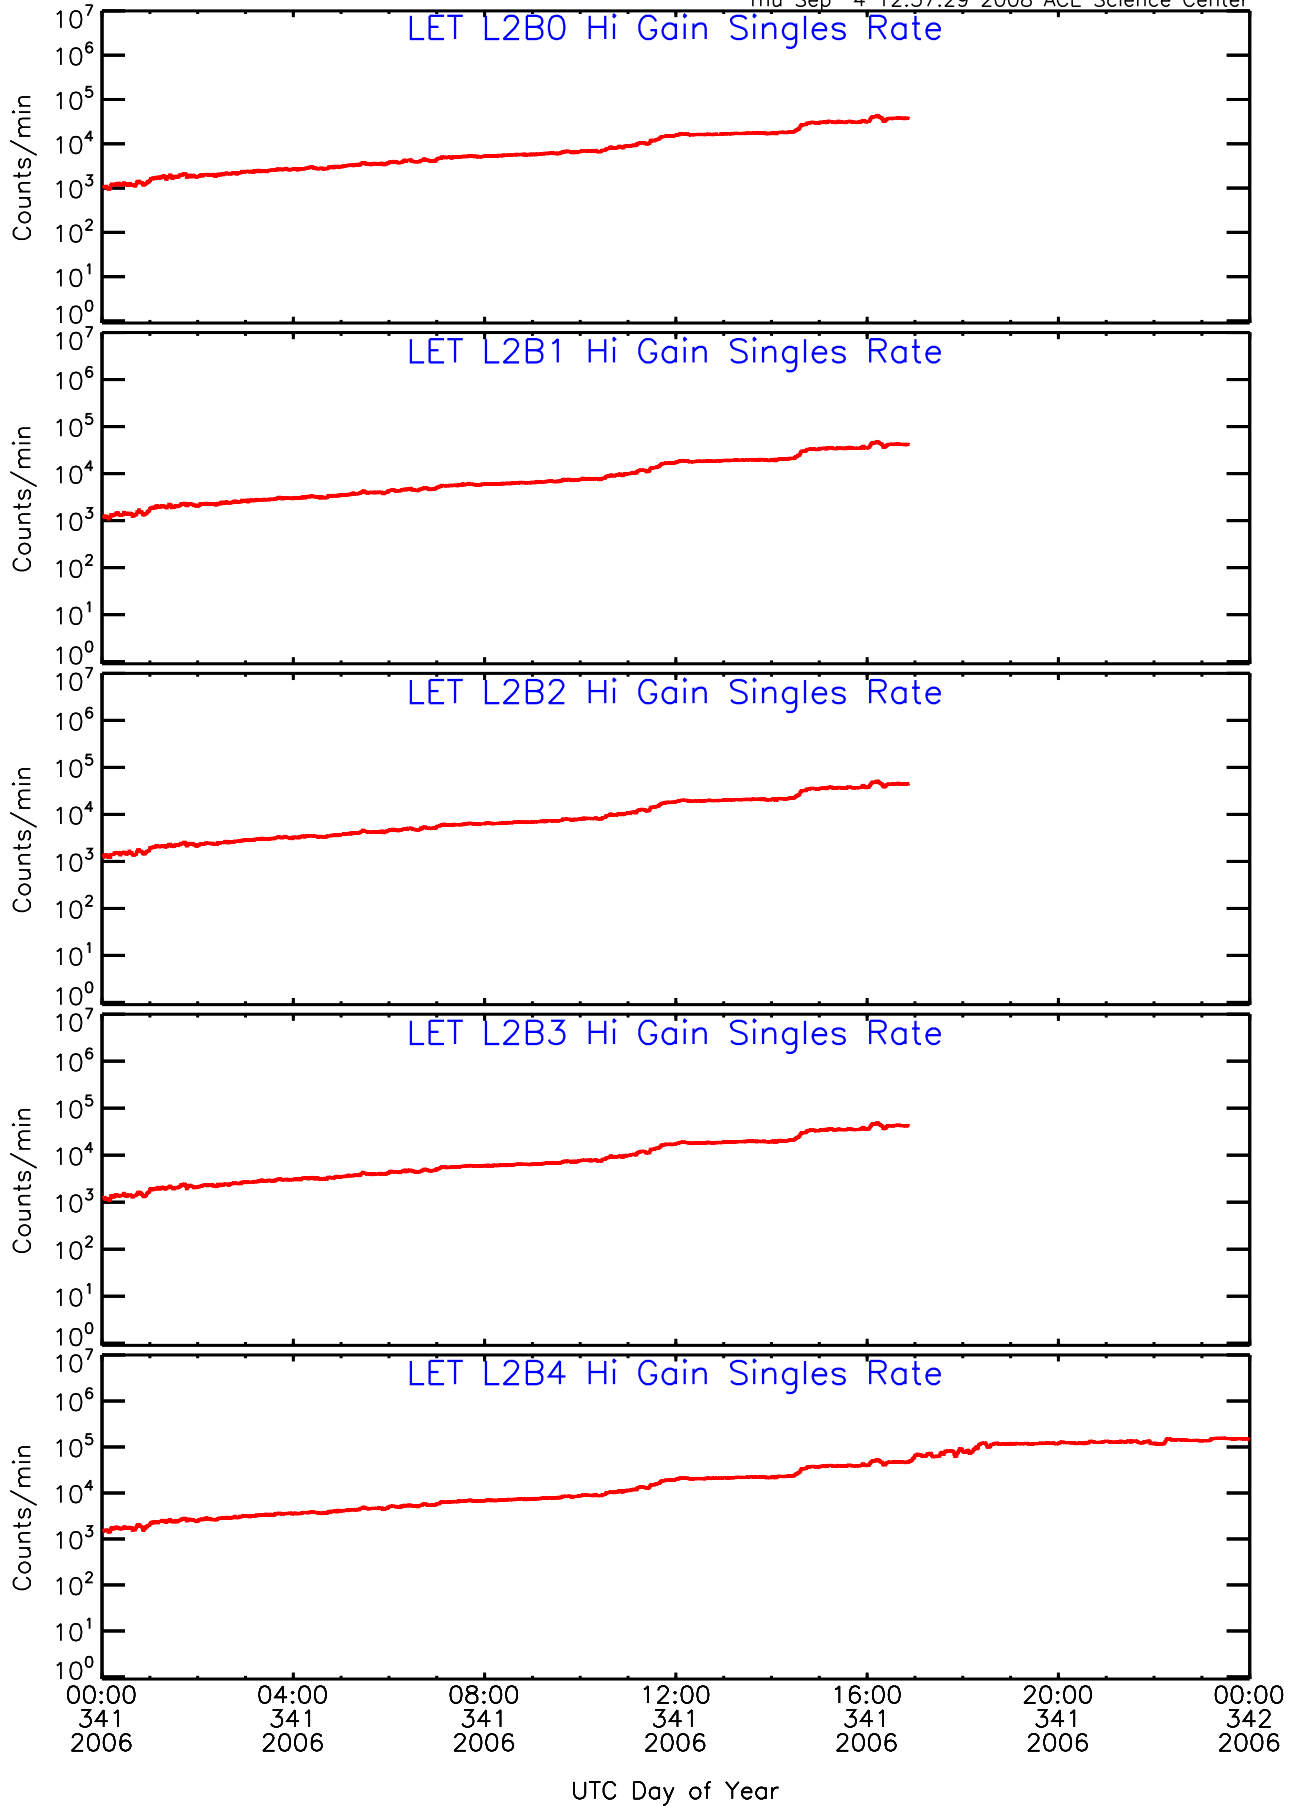

LET ahead Hi-Gain SINGLES RATES Data for 2006-341

Thu Sep 4 12:37:29 2008 ACE Science Center