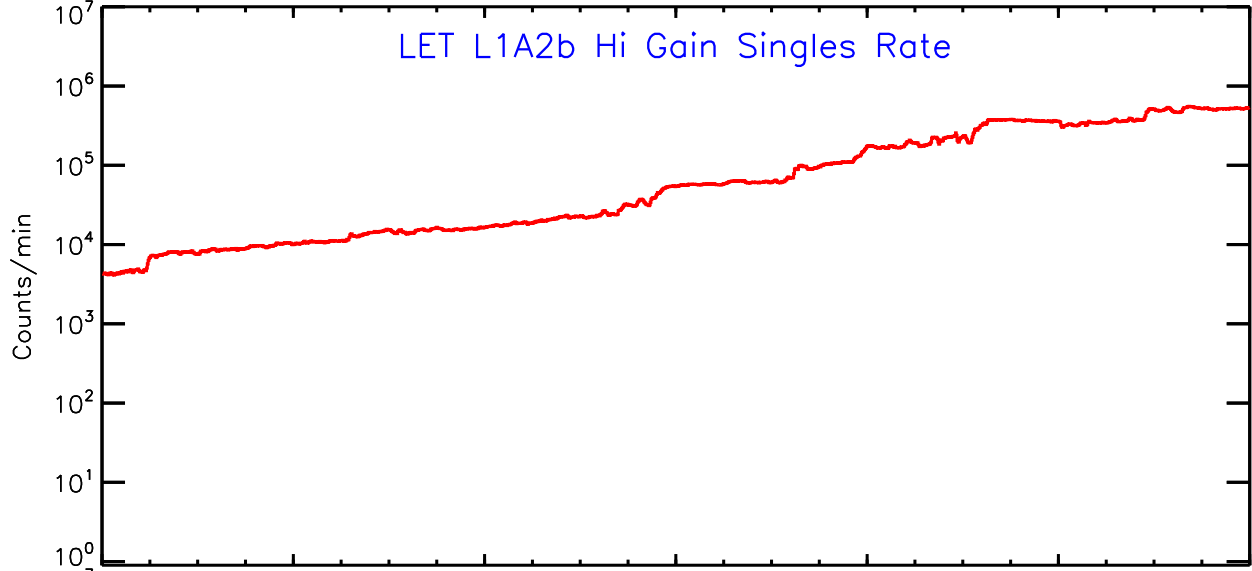

LET ahead Hi-Gain SINGLES RATES Data for 2006-341

Thu Sep 4 12:37:11 2008 ACE Science Center

UTC Day of Year