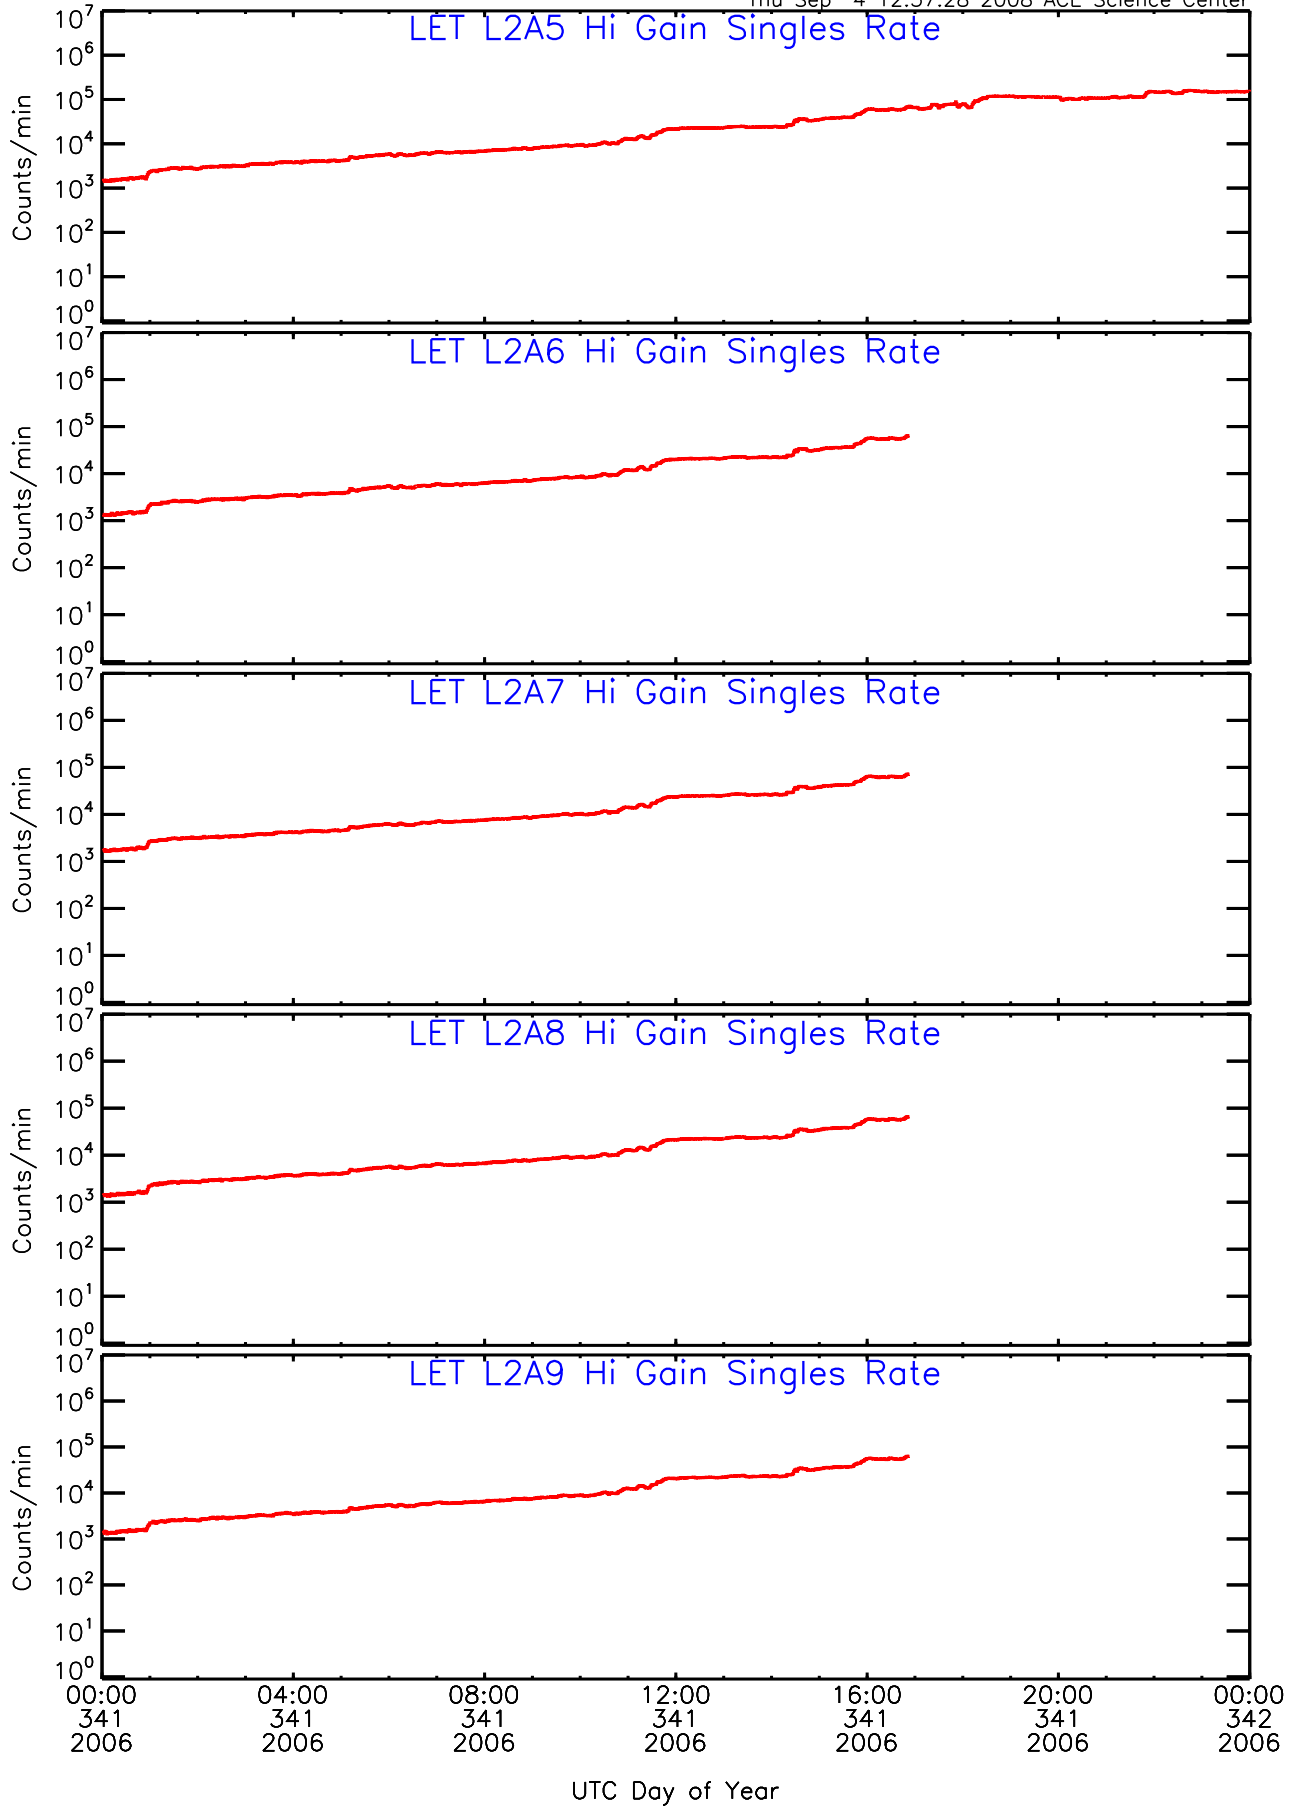

LET ahead Hi-Gain SINGLES RATES Data for 2006-341

Thu Sep 4 12:37:28 2008 ACE Science Center