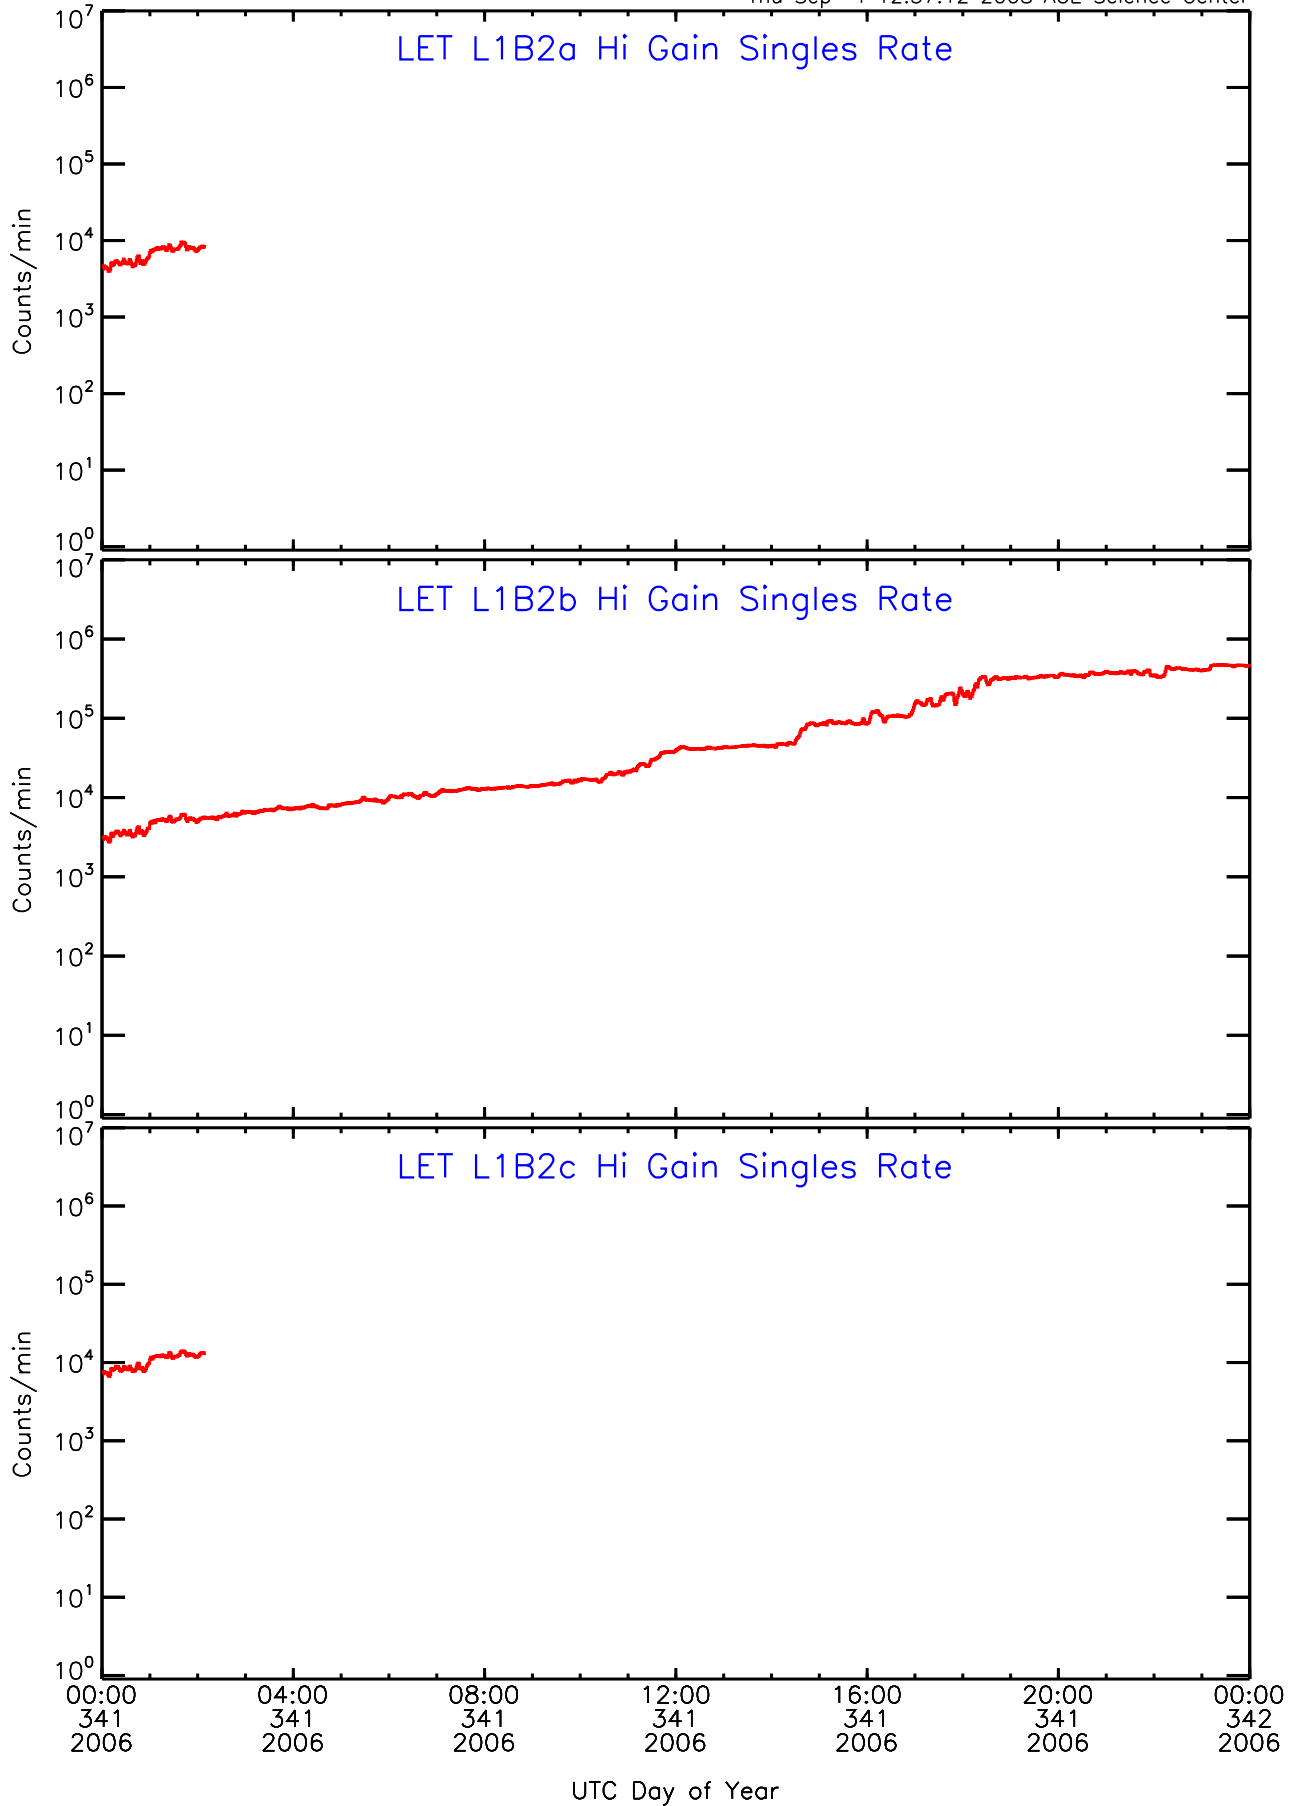

LET ahead Hi-Gain SINGLES RATES Data for 2006-341

Thu Sep 4 12:37:12 2008 ACE Science Center