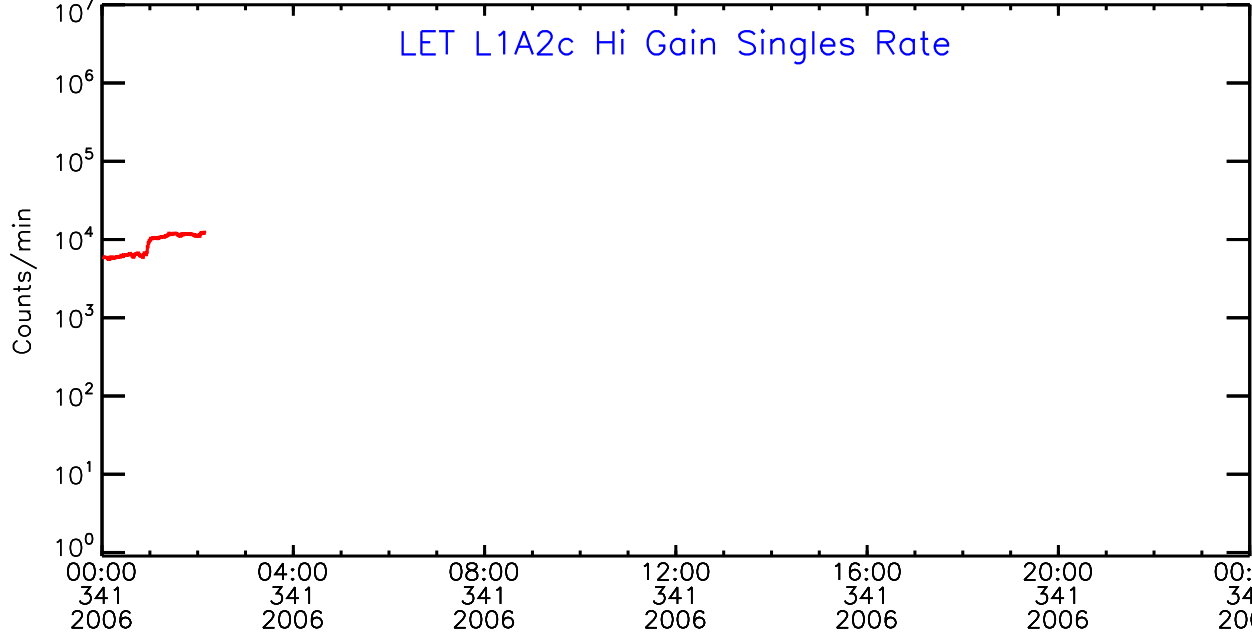

LET ahead Hi-Gain SINGLES RATES Data for 2006-341

Thu Sep 4 12:37:11 2008 ACE Science Center

UTC Day of Year