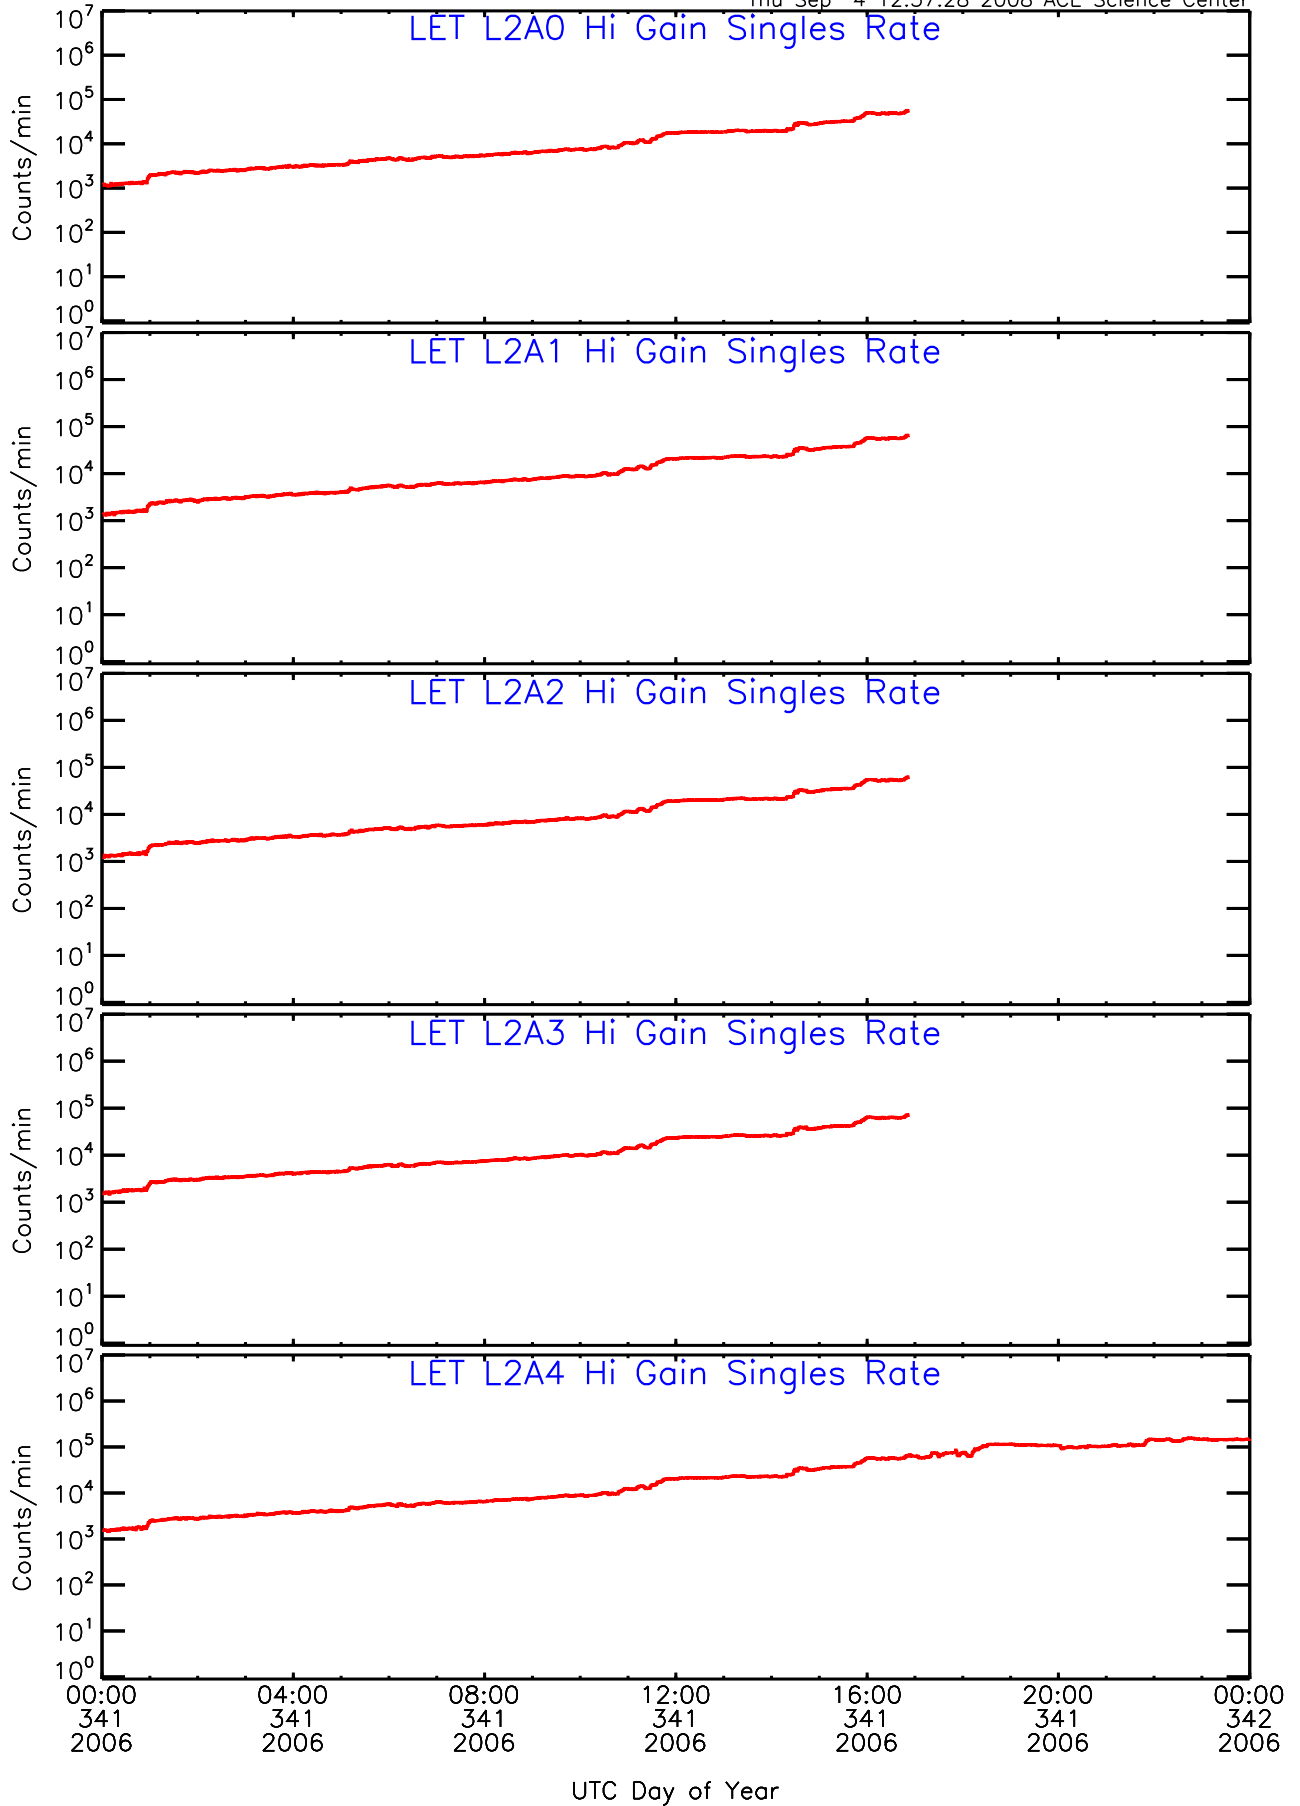

UTC Day of Year

LET ahead Hi-Gain SINGLES RATES Data for 2006-341

Thu Sep 4 12:37:12 2008 ACE Science Center

UTC Day of Year

LET ahead Hi-Gain SINGLES RATES Data for 2006-341

Thu Sep 4 12:37:28 2008 ACE Science Center