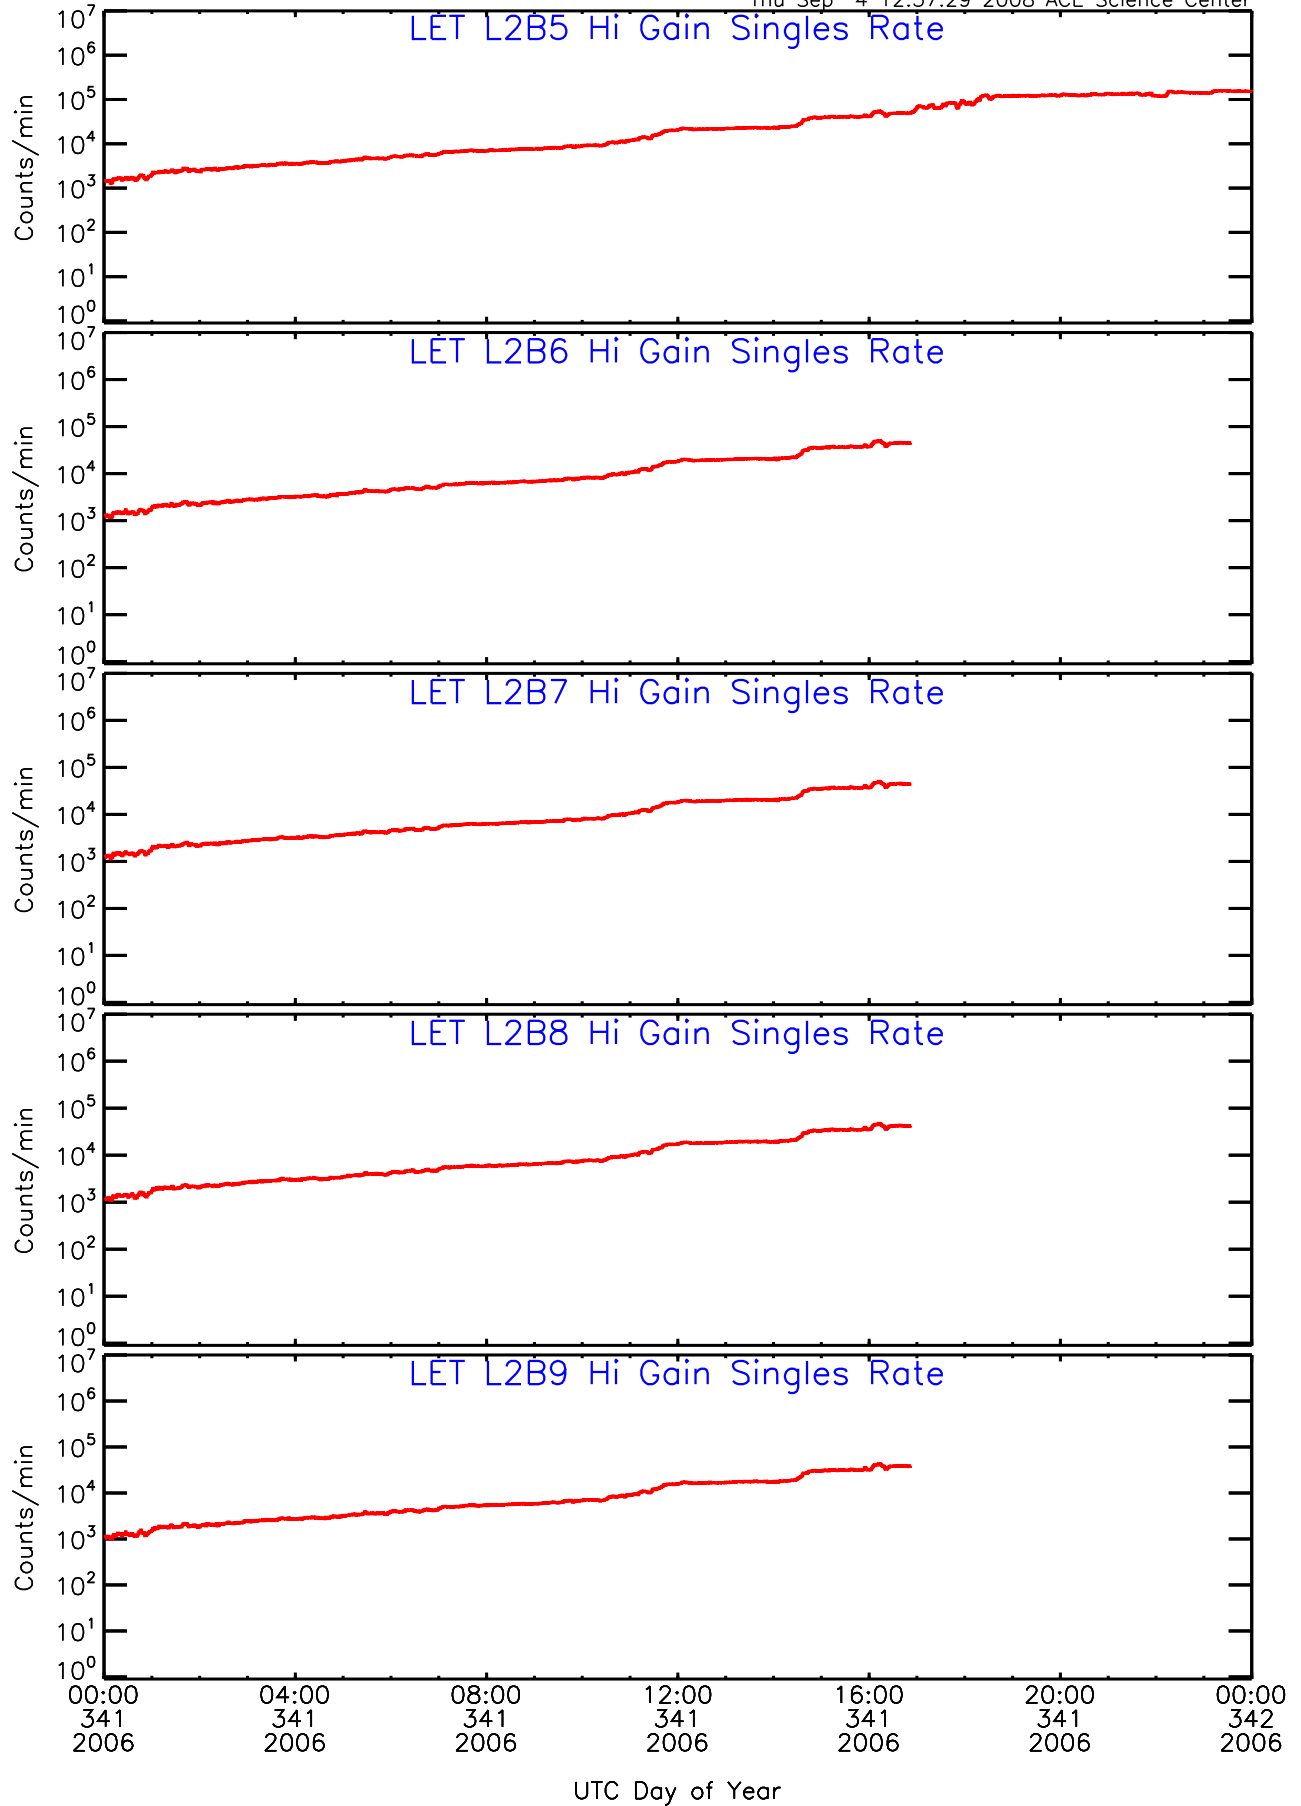

LET ahead Hi-Gain SINGLES RATES Data for 2006-341

Thu Sep 4 12:37:29 2008 ACE Science Center