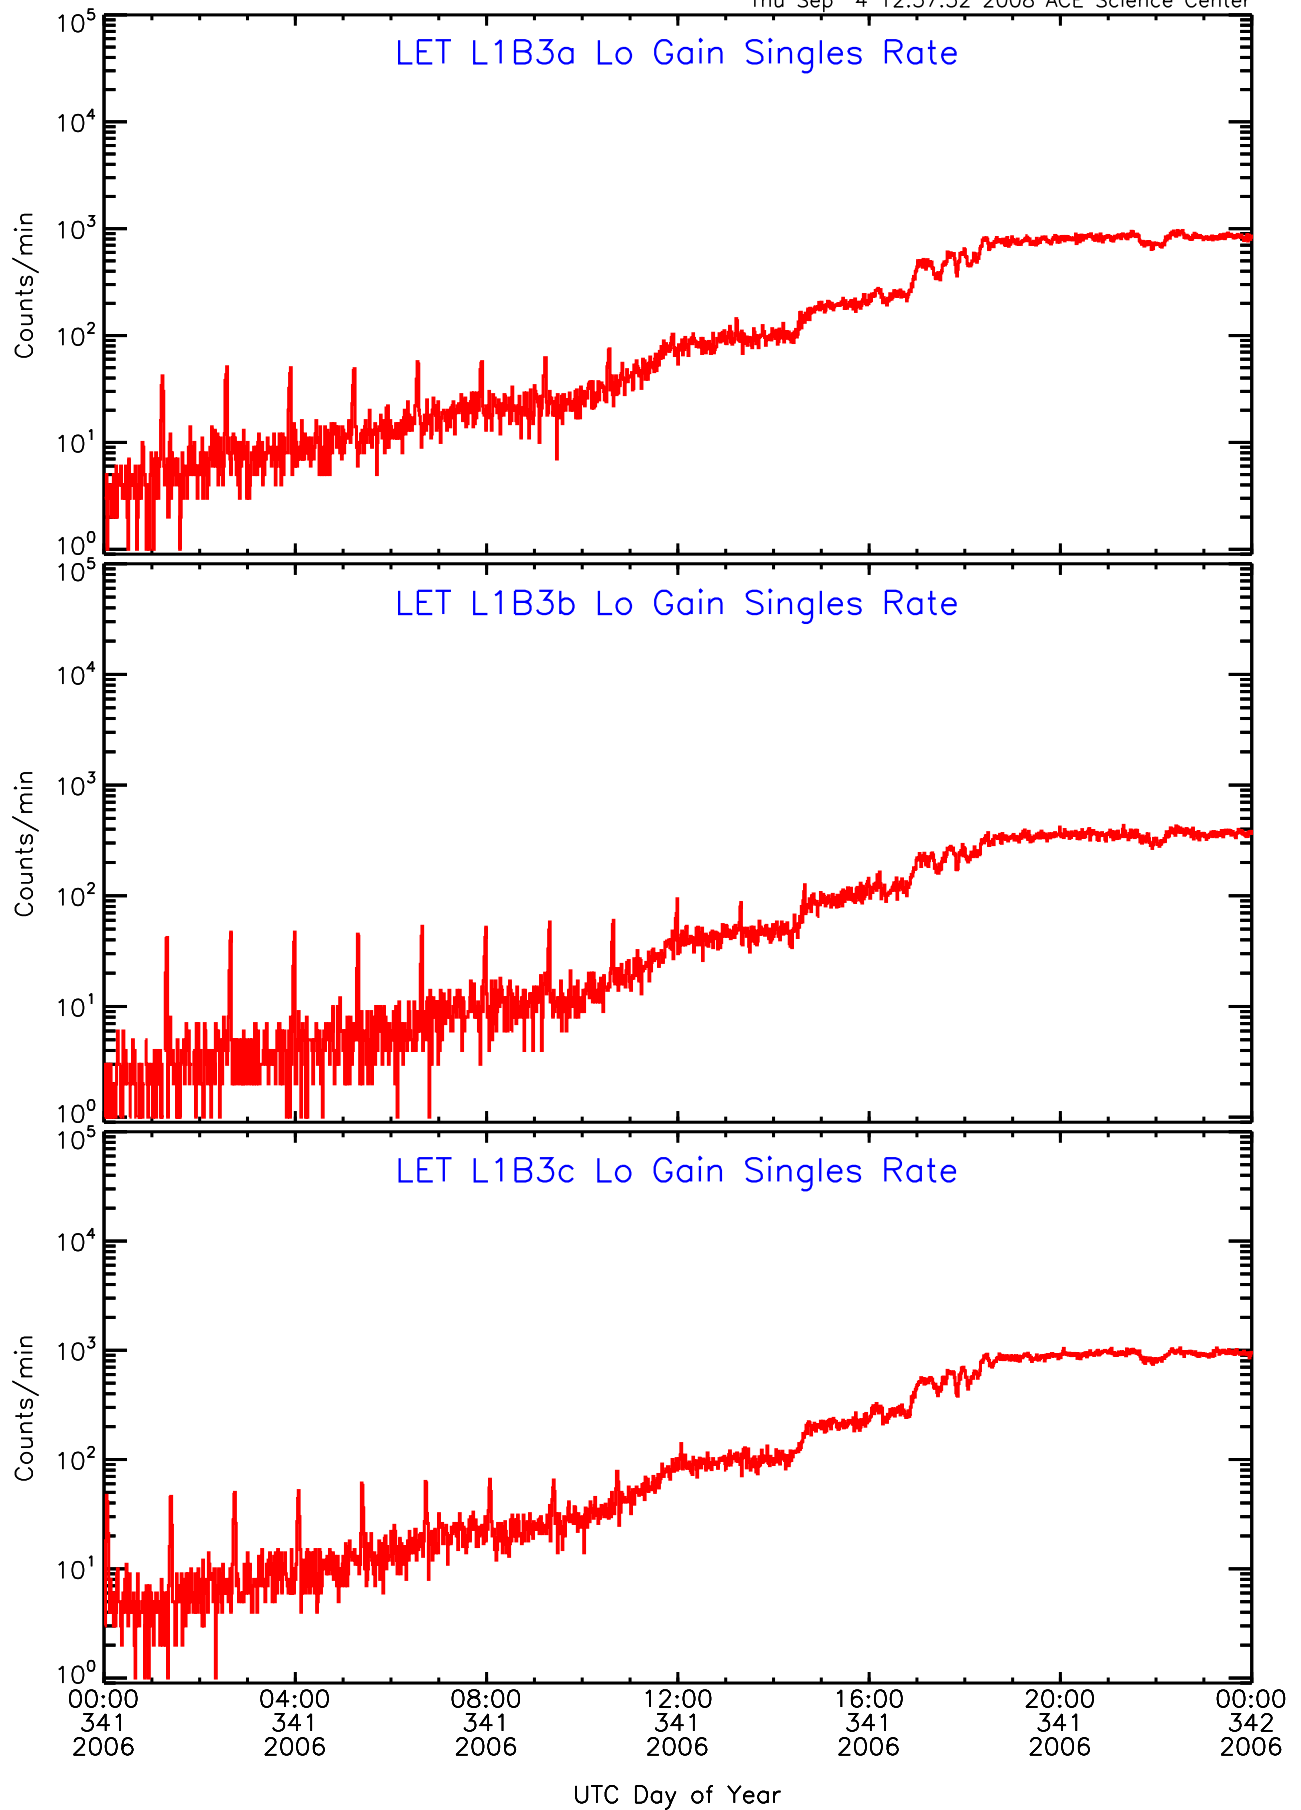

LET ahead Lo-Gain SINGLES RATES Data for 2006-341

Thu Sep 4 12:37:52 2008 ACE Science Center