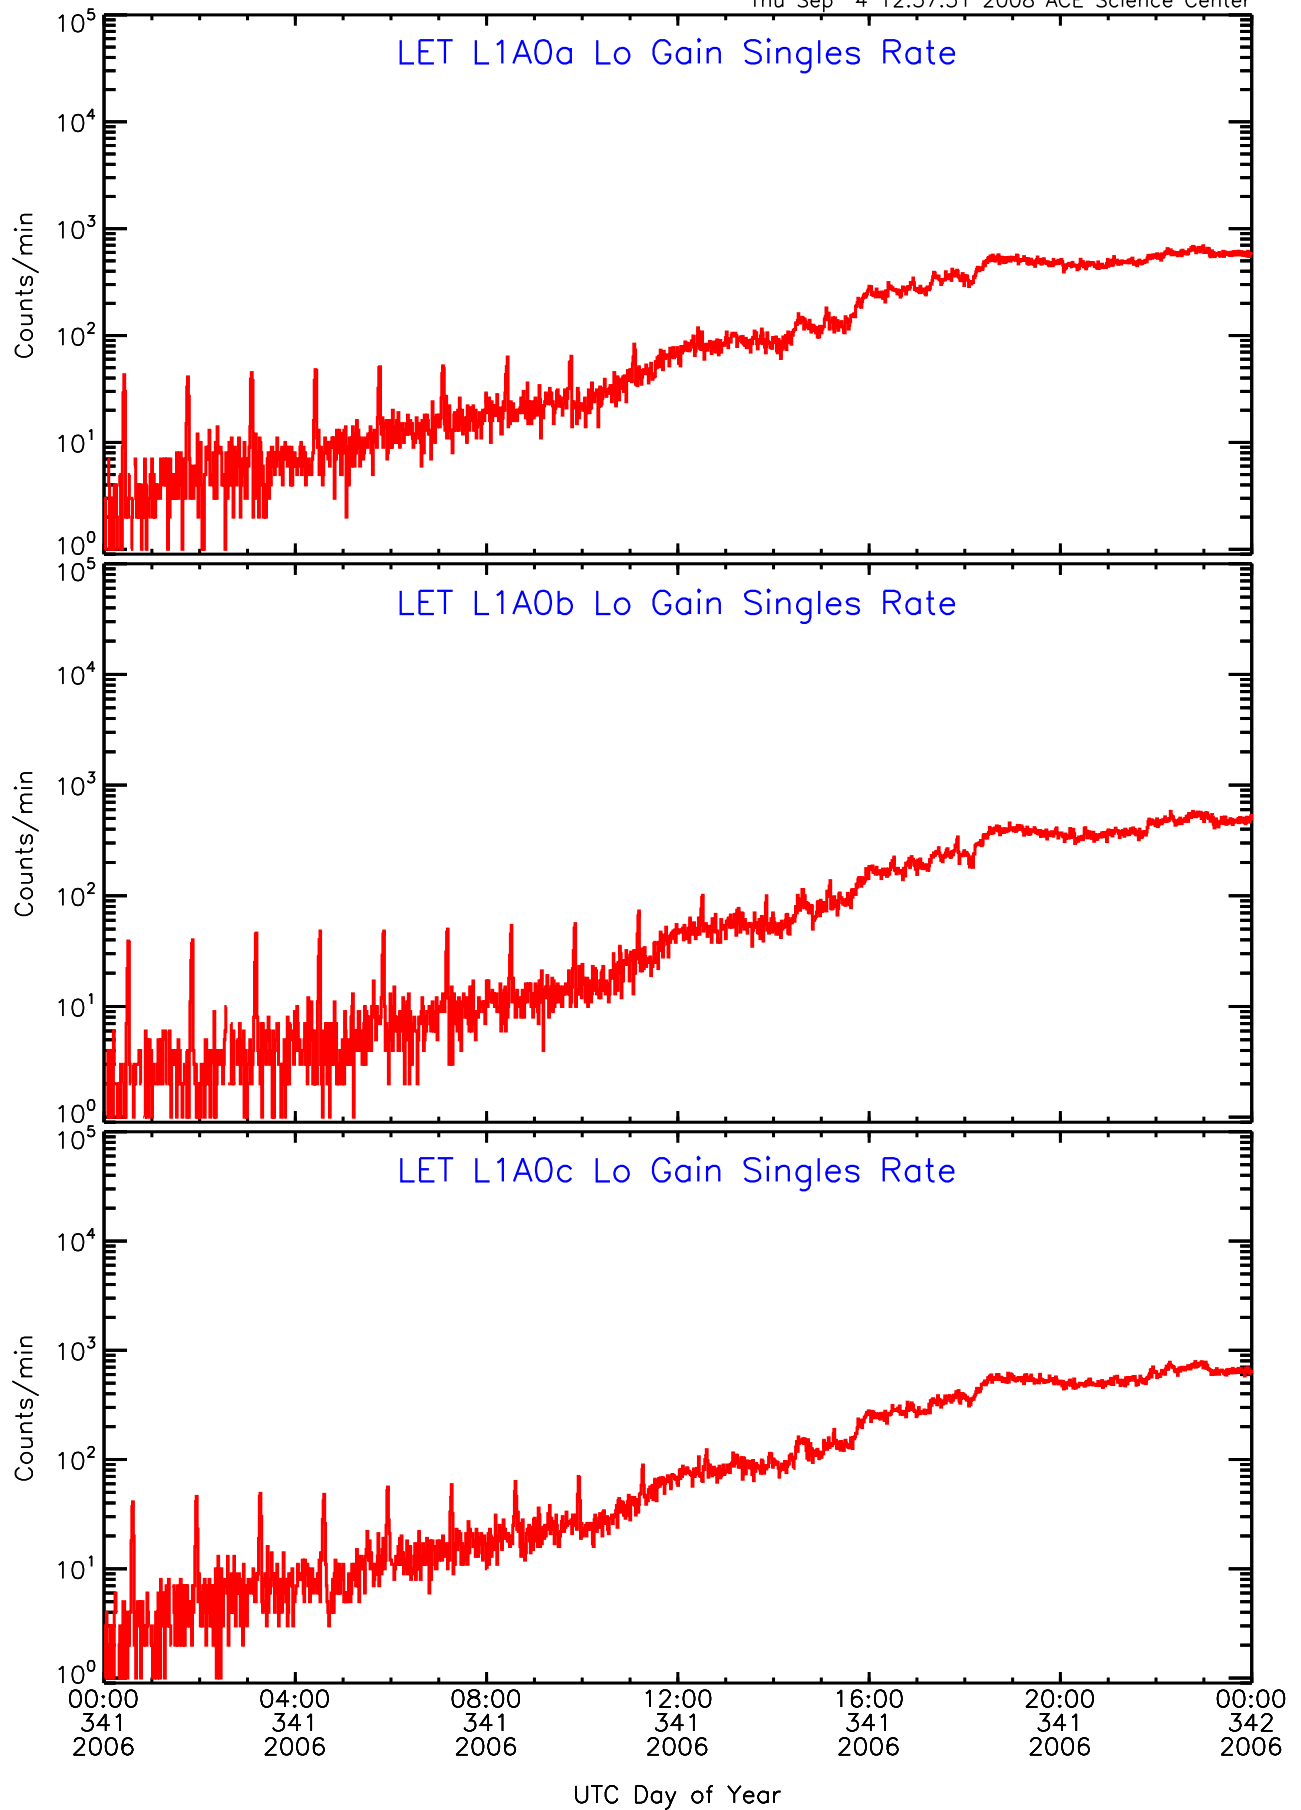

# LET ahead Lo-Gain SINGLES RATES Data for 2006-341

Thu Sep 4 12:37:51 2008 ACE Science Center