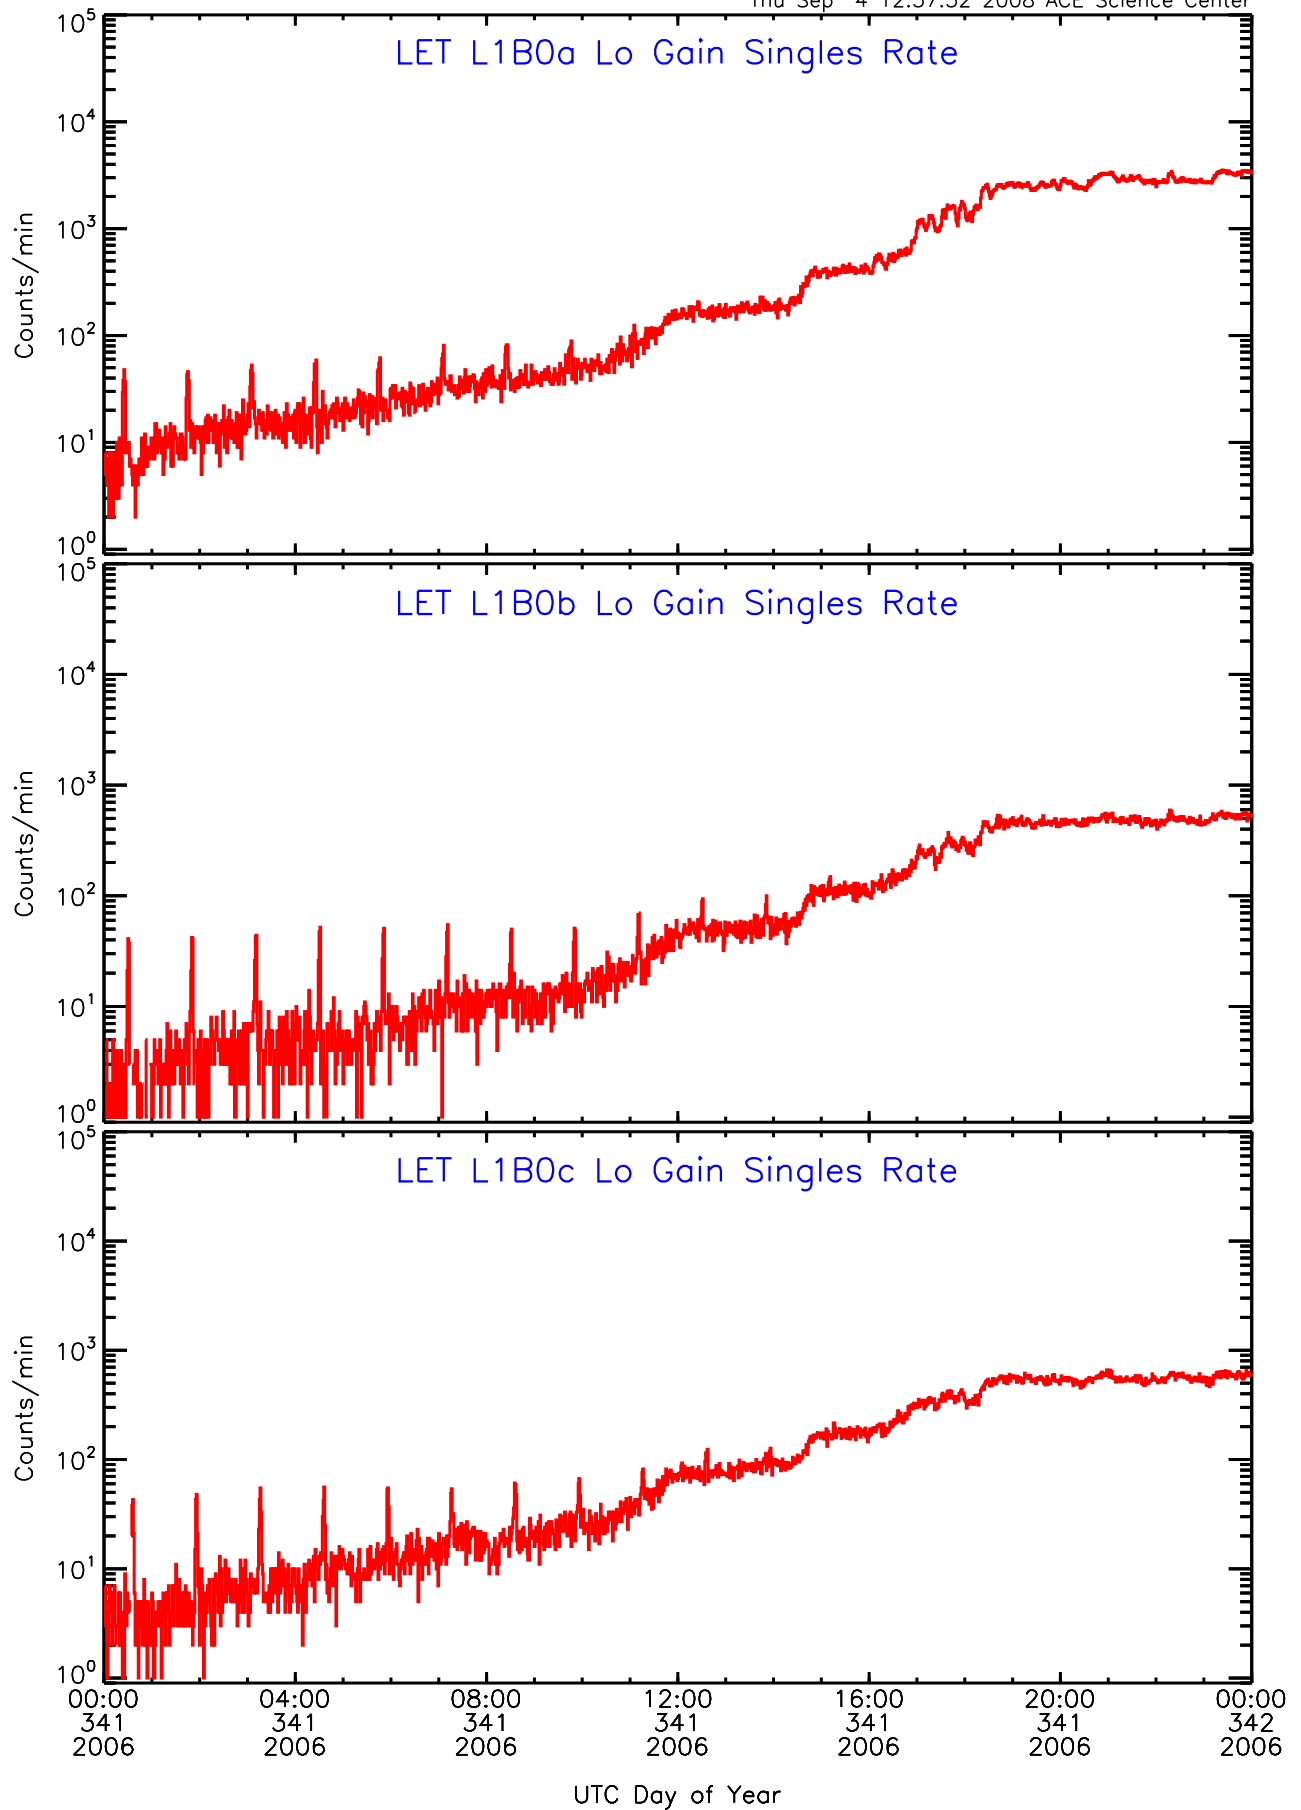

LET ahead Lo-Gain SINGLES RATES Data for 2006-341

Thu Sep 4 12:37:52 2008 ACE Science Center