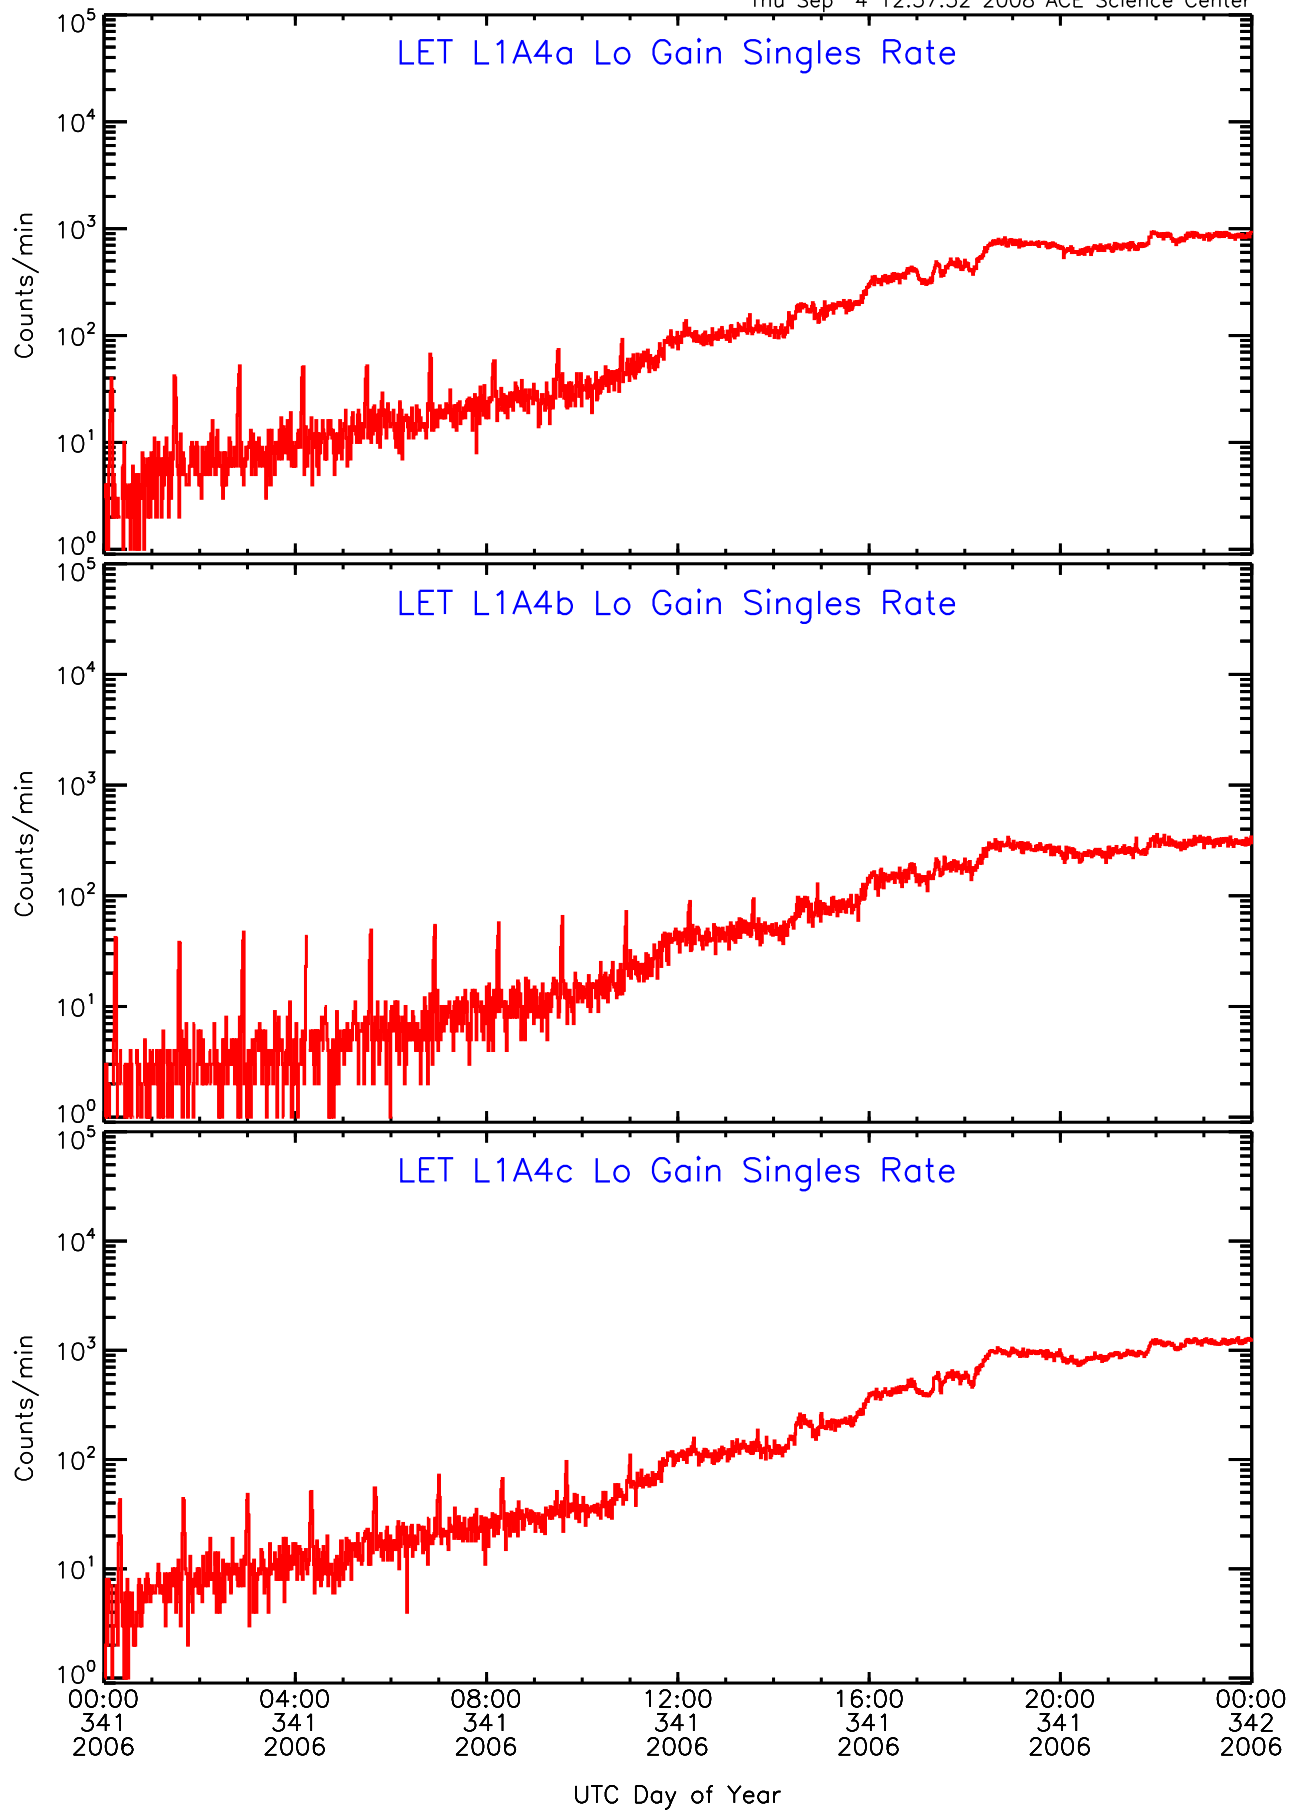

LET ahead Lo-Gain SINGLES RATES Data for 2006-341

Thu Sep 4 12:37:52 2008 ACE Science Center