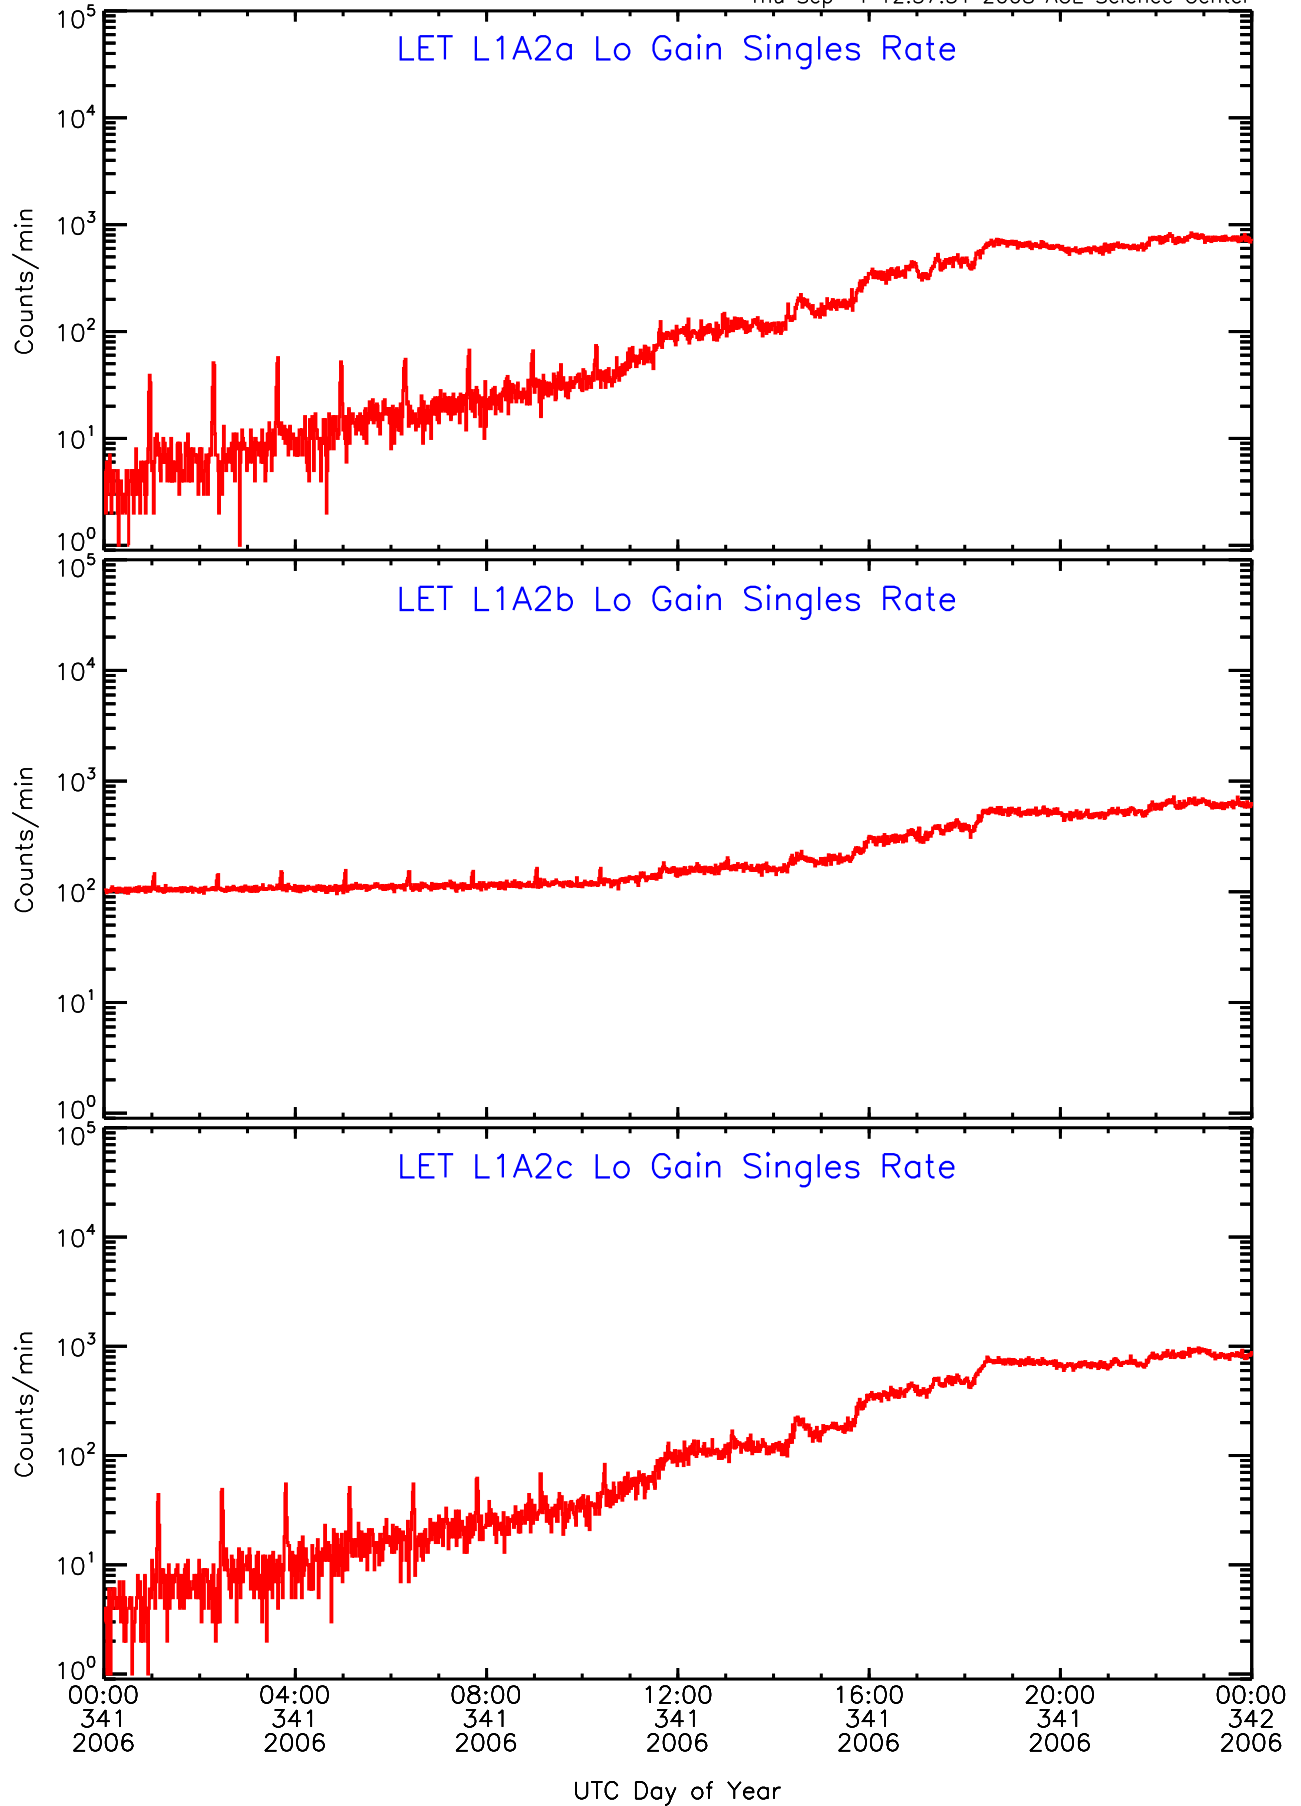

LET ahead Lo-Gain SINGLES RATES Data for 2006-341

Thu Sep 4 12:37:51 2008 ACE Science Center