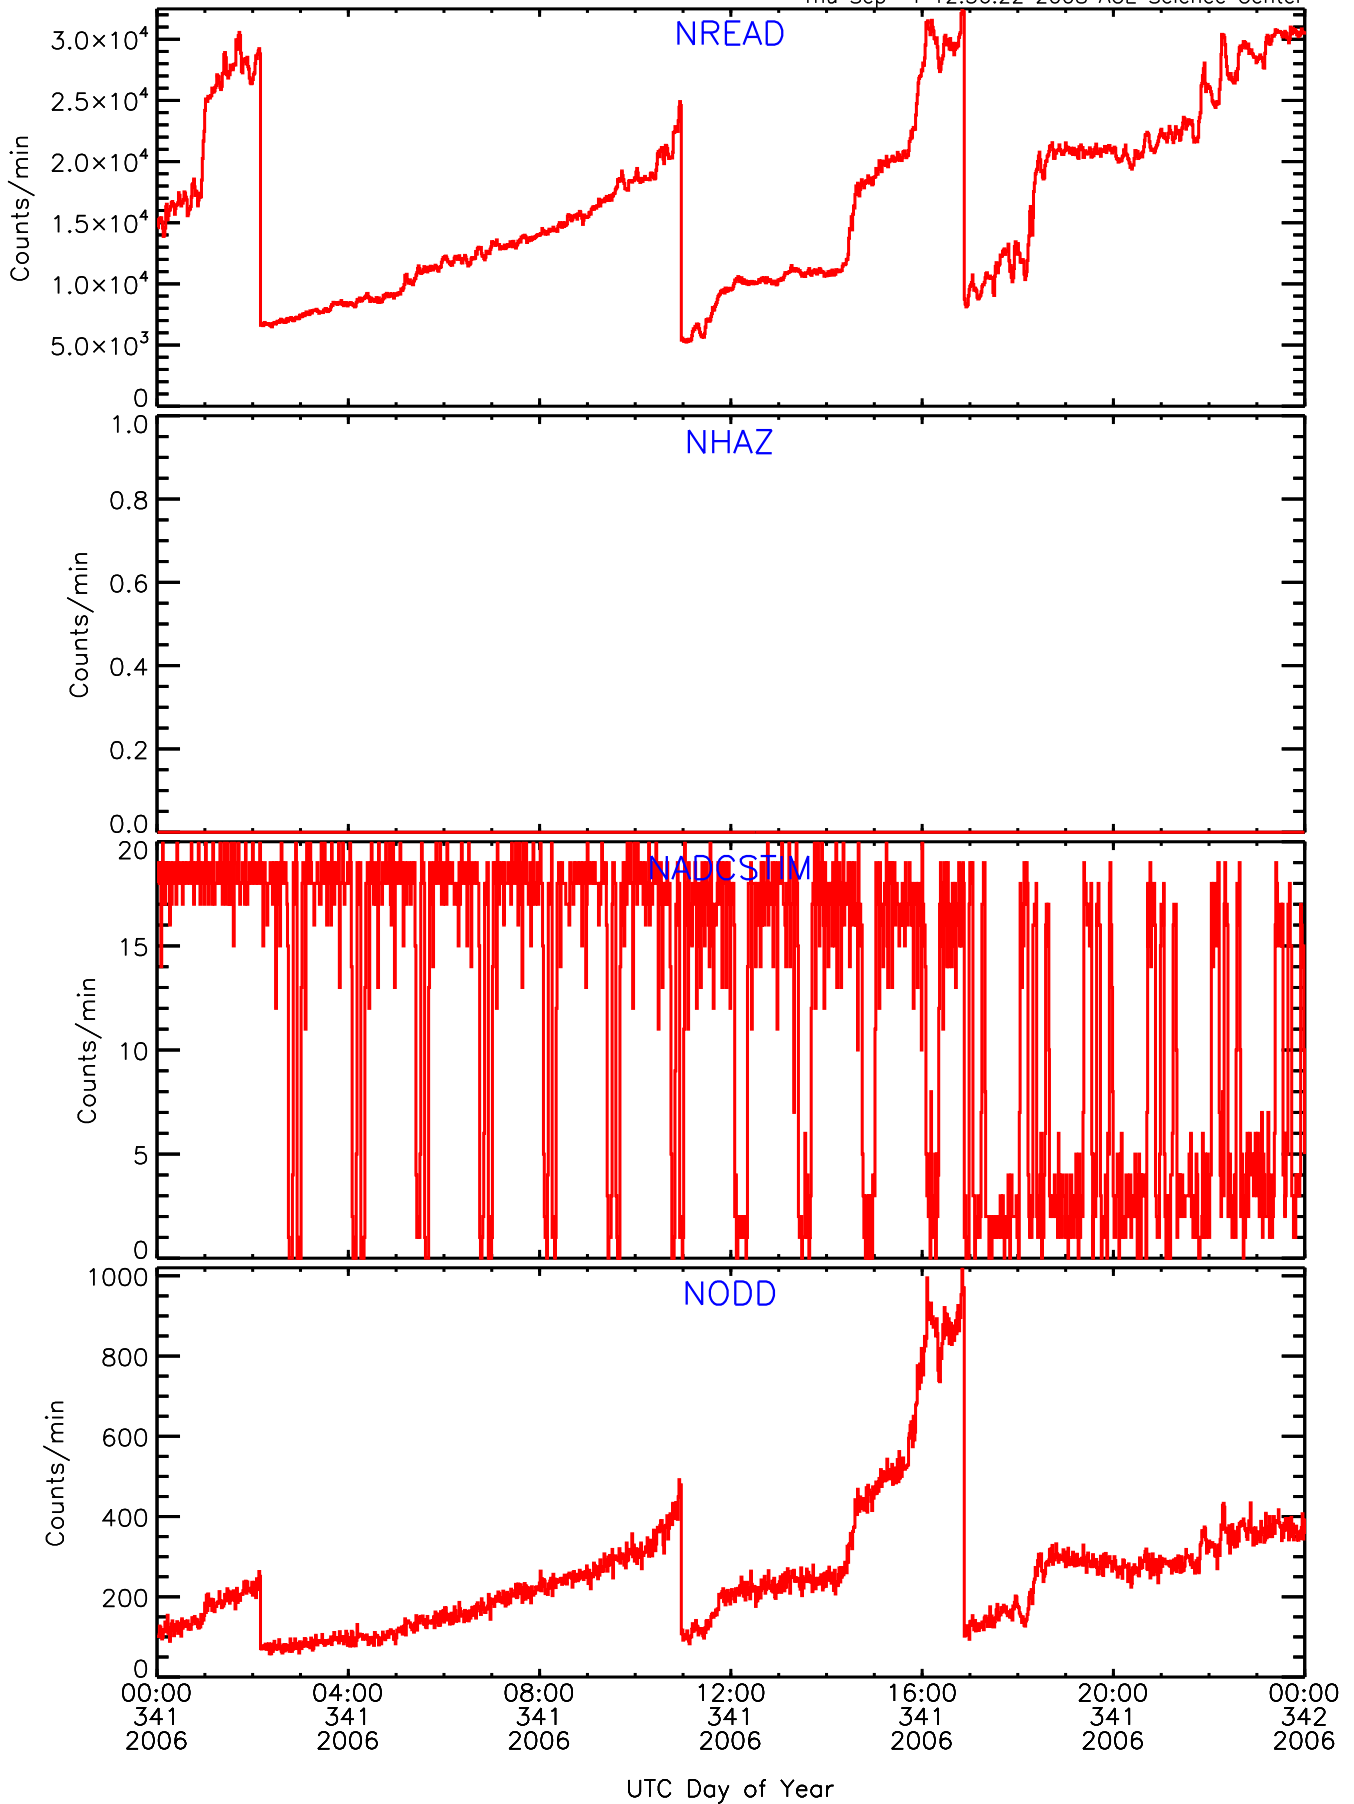

# LET ahead Livetime/Trigger Data for 2006-341

Thu Sep 4 12:36:54 2008 ACE Science Center

# LET ahead EVPRATES Data for 2006-341

Thu Sep 4 12:36:22 2008 ACE Science Center