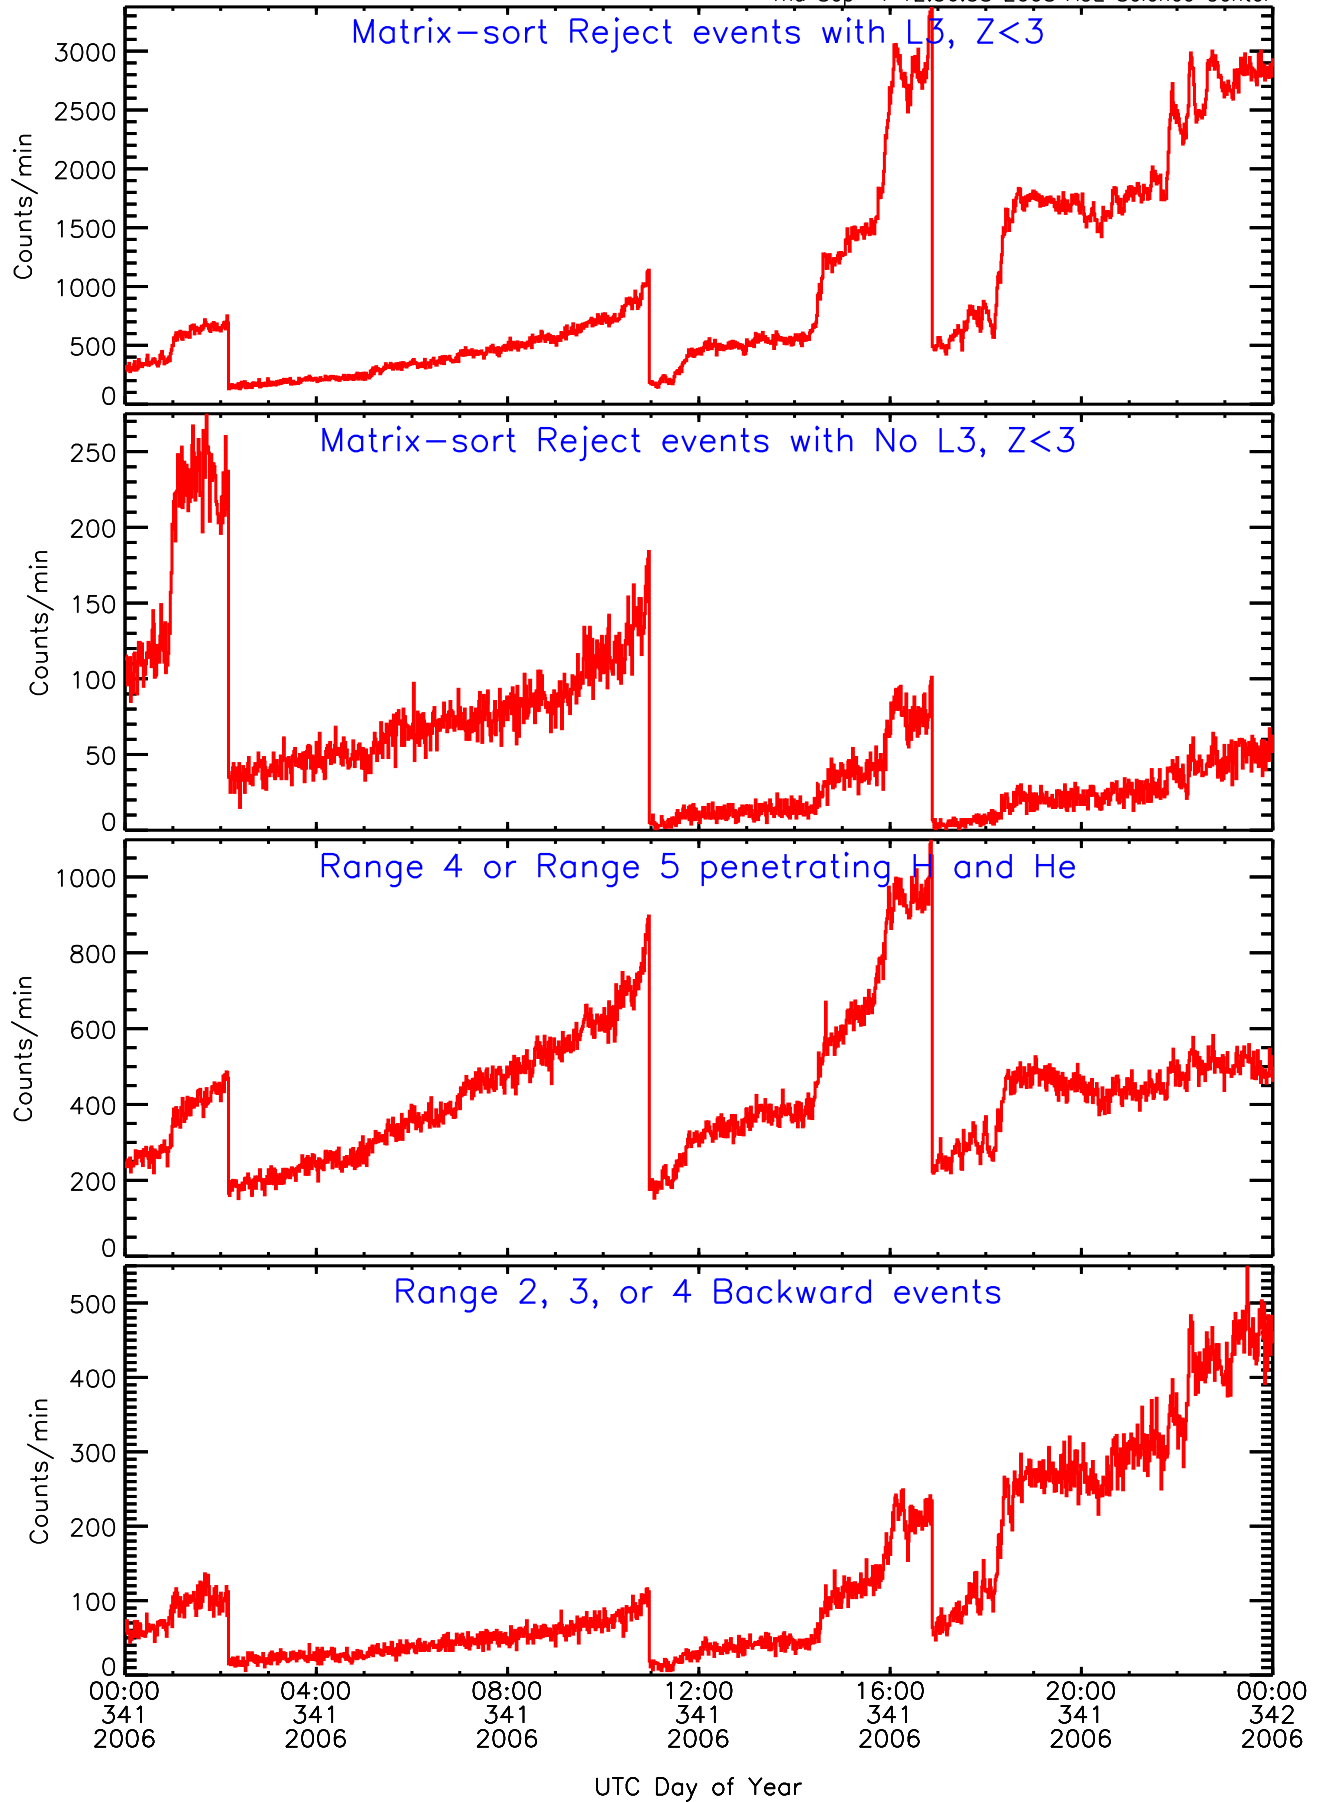

LET ahead BUFRATES Data for 2006-341

Thu Sep 4 12:36:38 2008 ACE Science Center