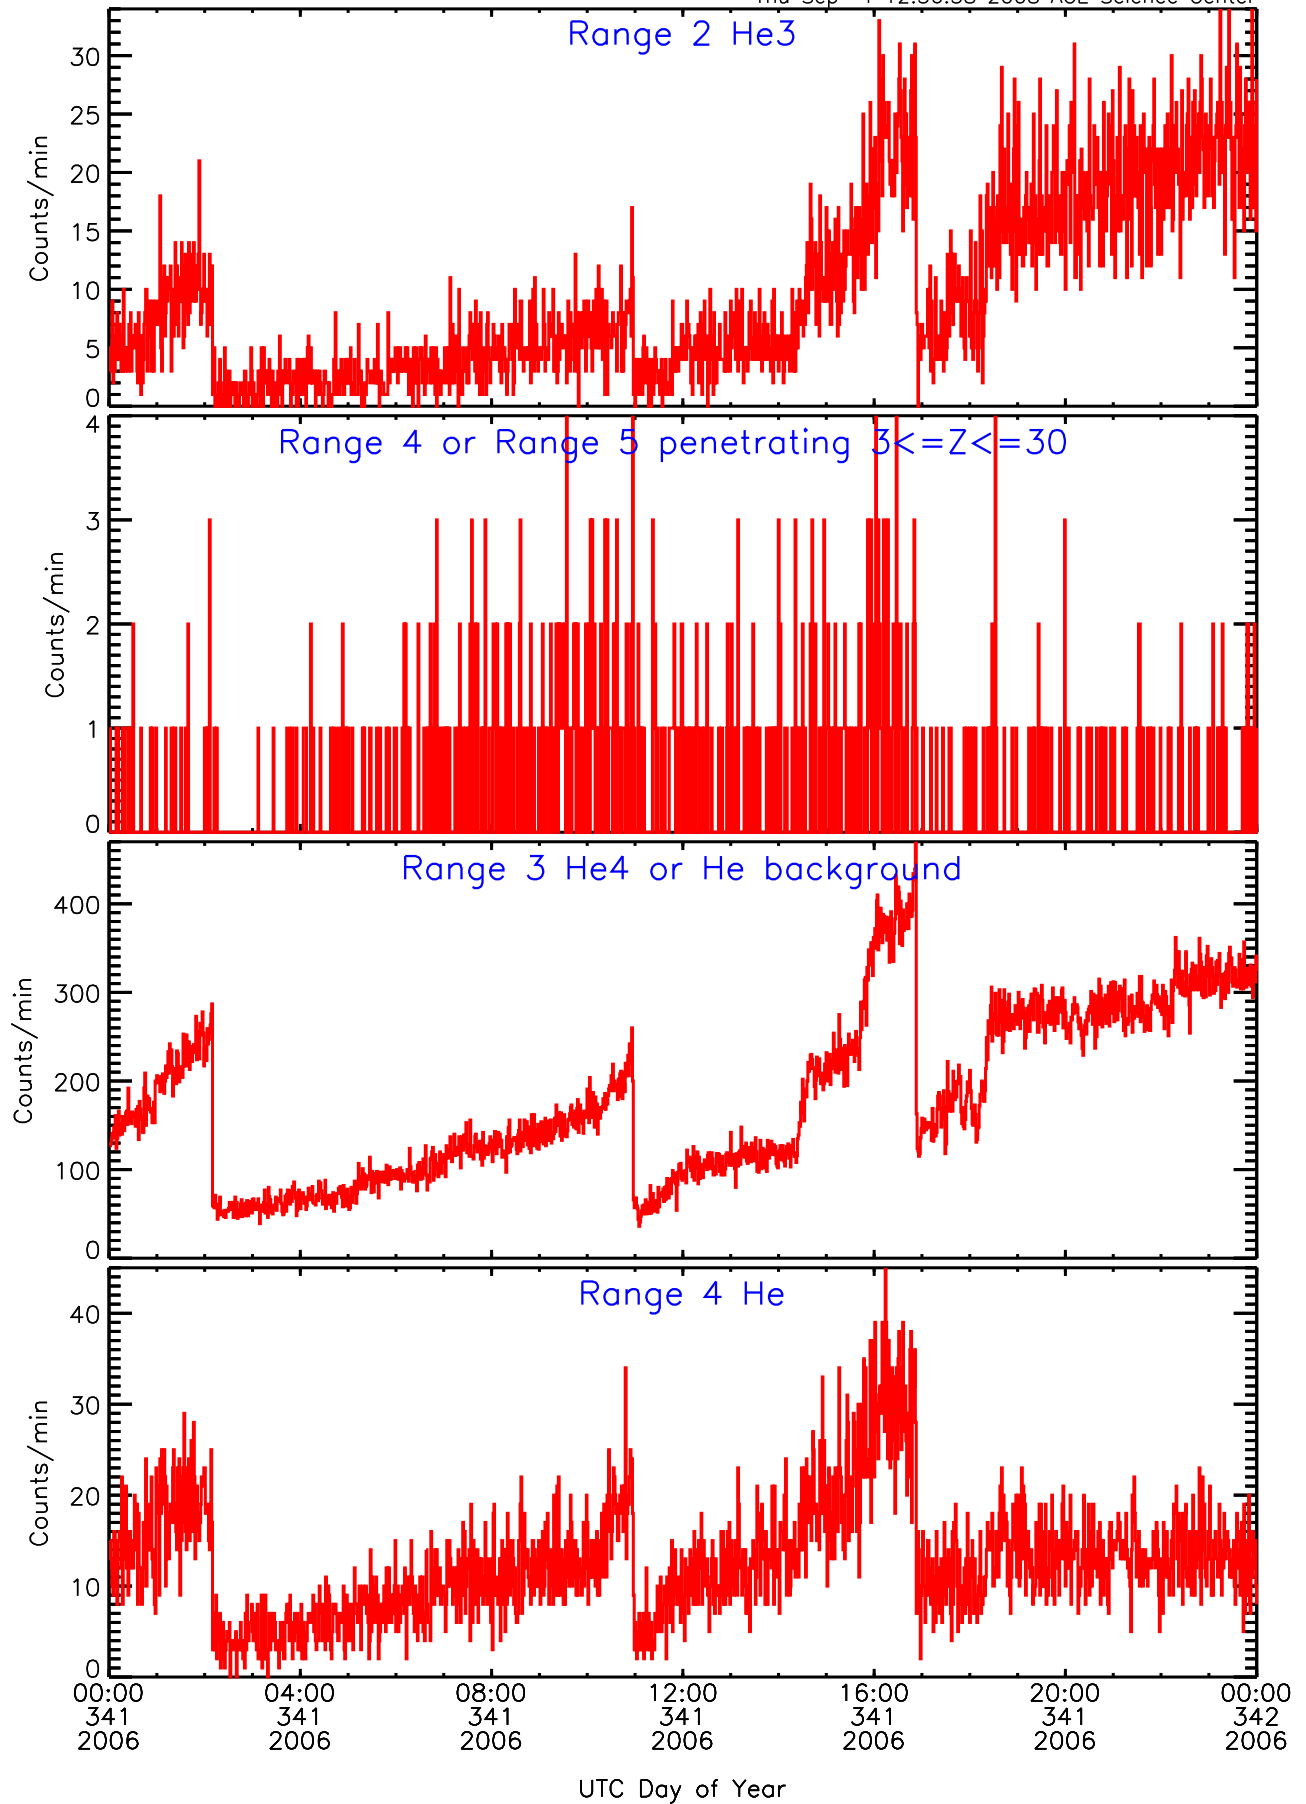

LET ahead BUFRATES Data for 2006-341

Thu Sep 4 12:36:38 2008 ACE Science Center