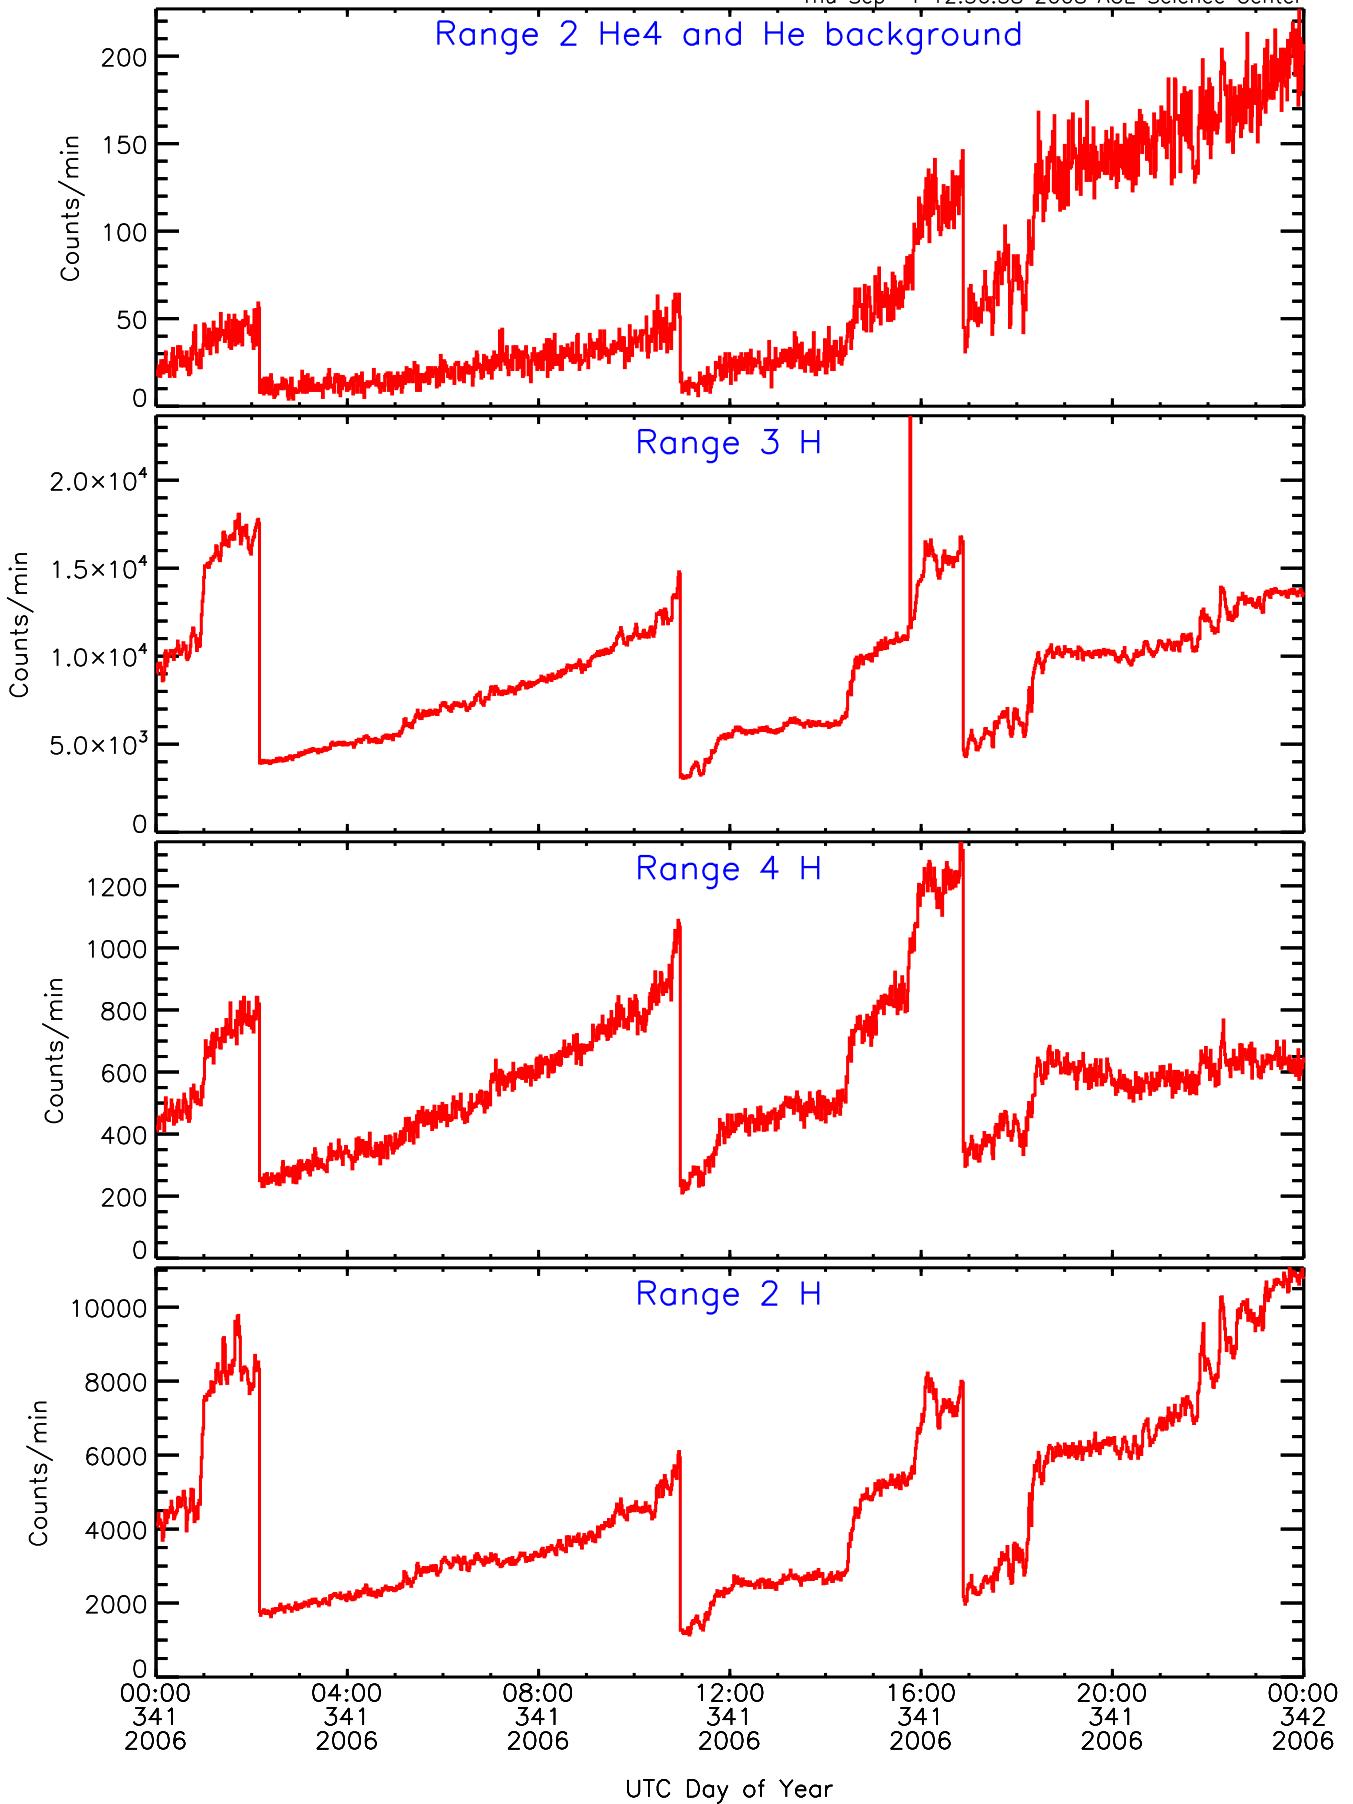

LET ahead BUFRATES Data for 2006-341

Thu Sep 4 12:36:38 2008 ACE Science Center