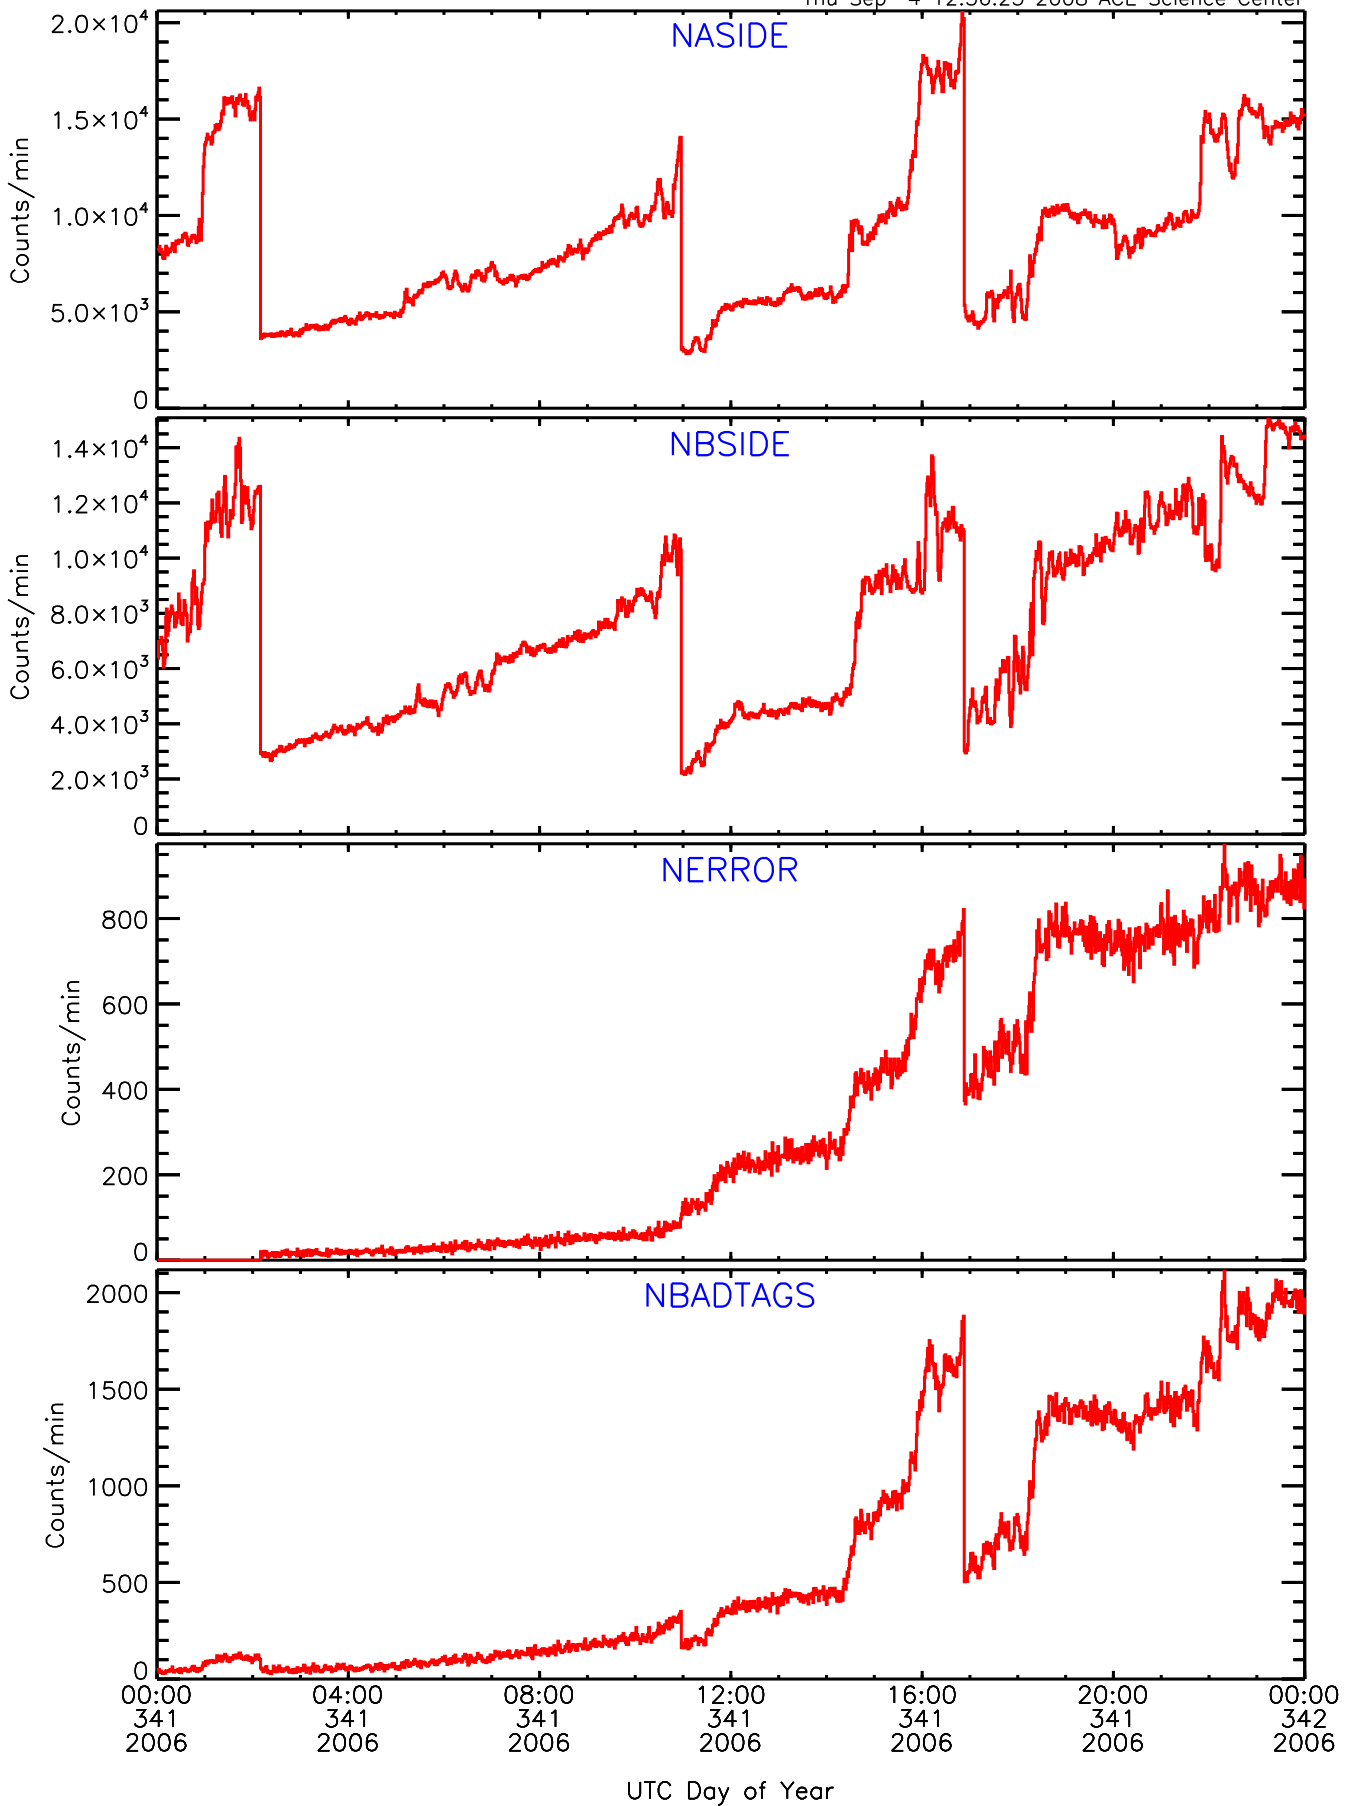

LET ahead EVPRATES Data for 2006-341

Thu Sep 4 12:36:23 2008 ACE Science Center