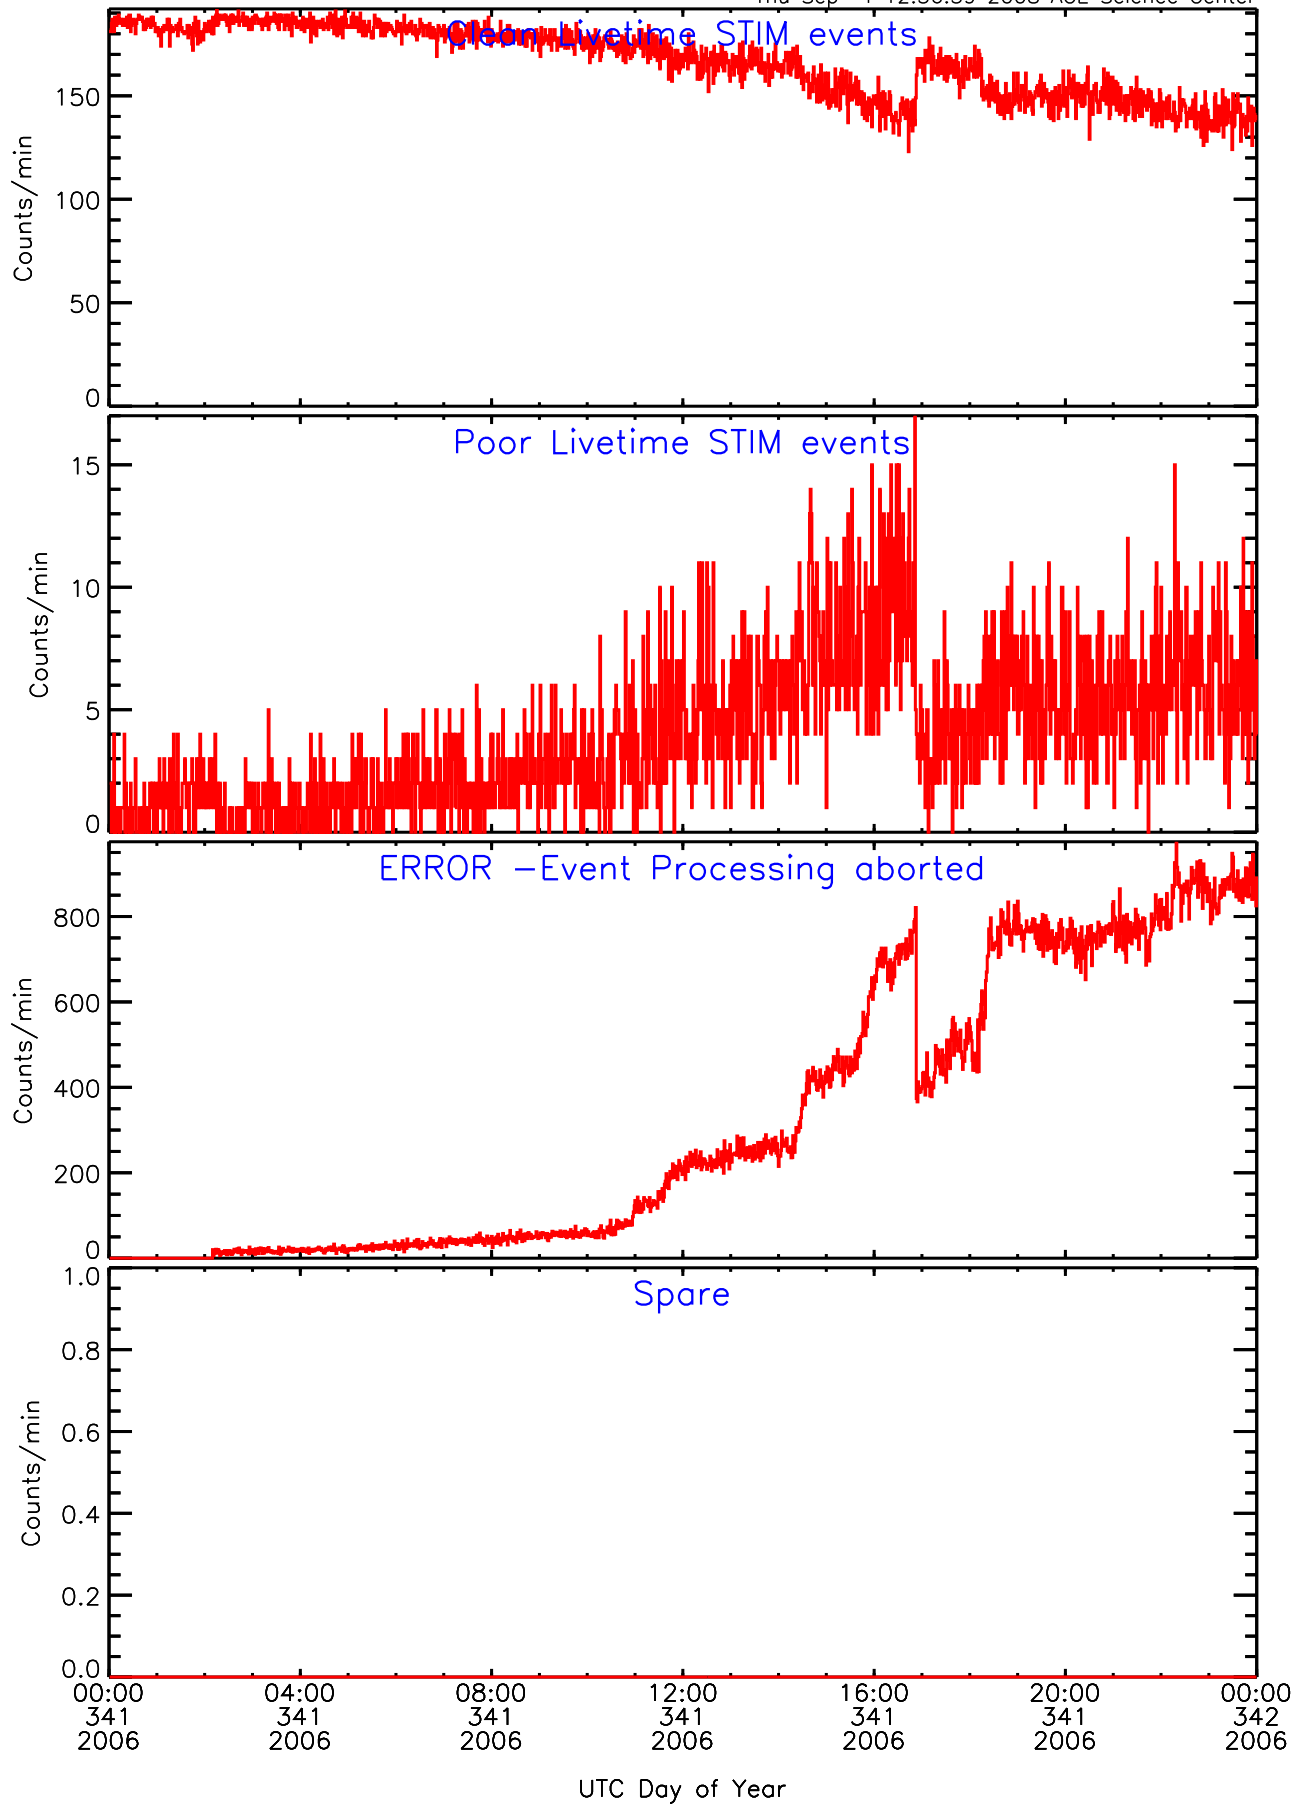

LET ahead BUFRATES Data for 2006-341

Thu Sep 4 12:36:39 2008 ACE Science Center