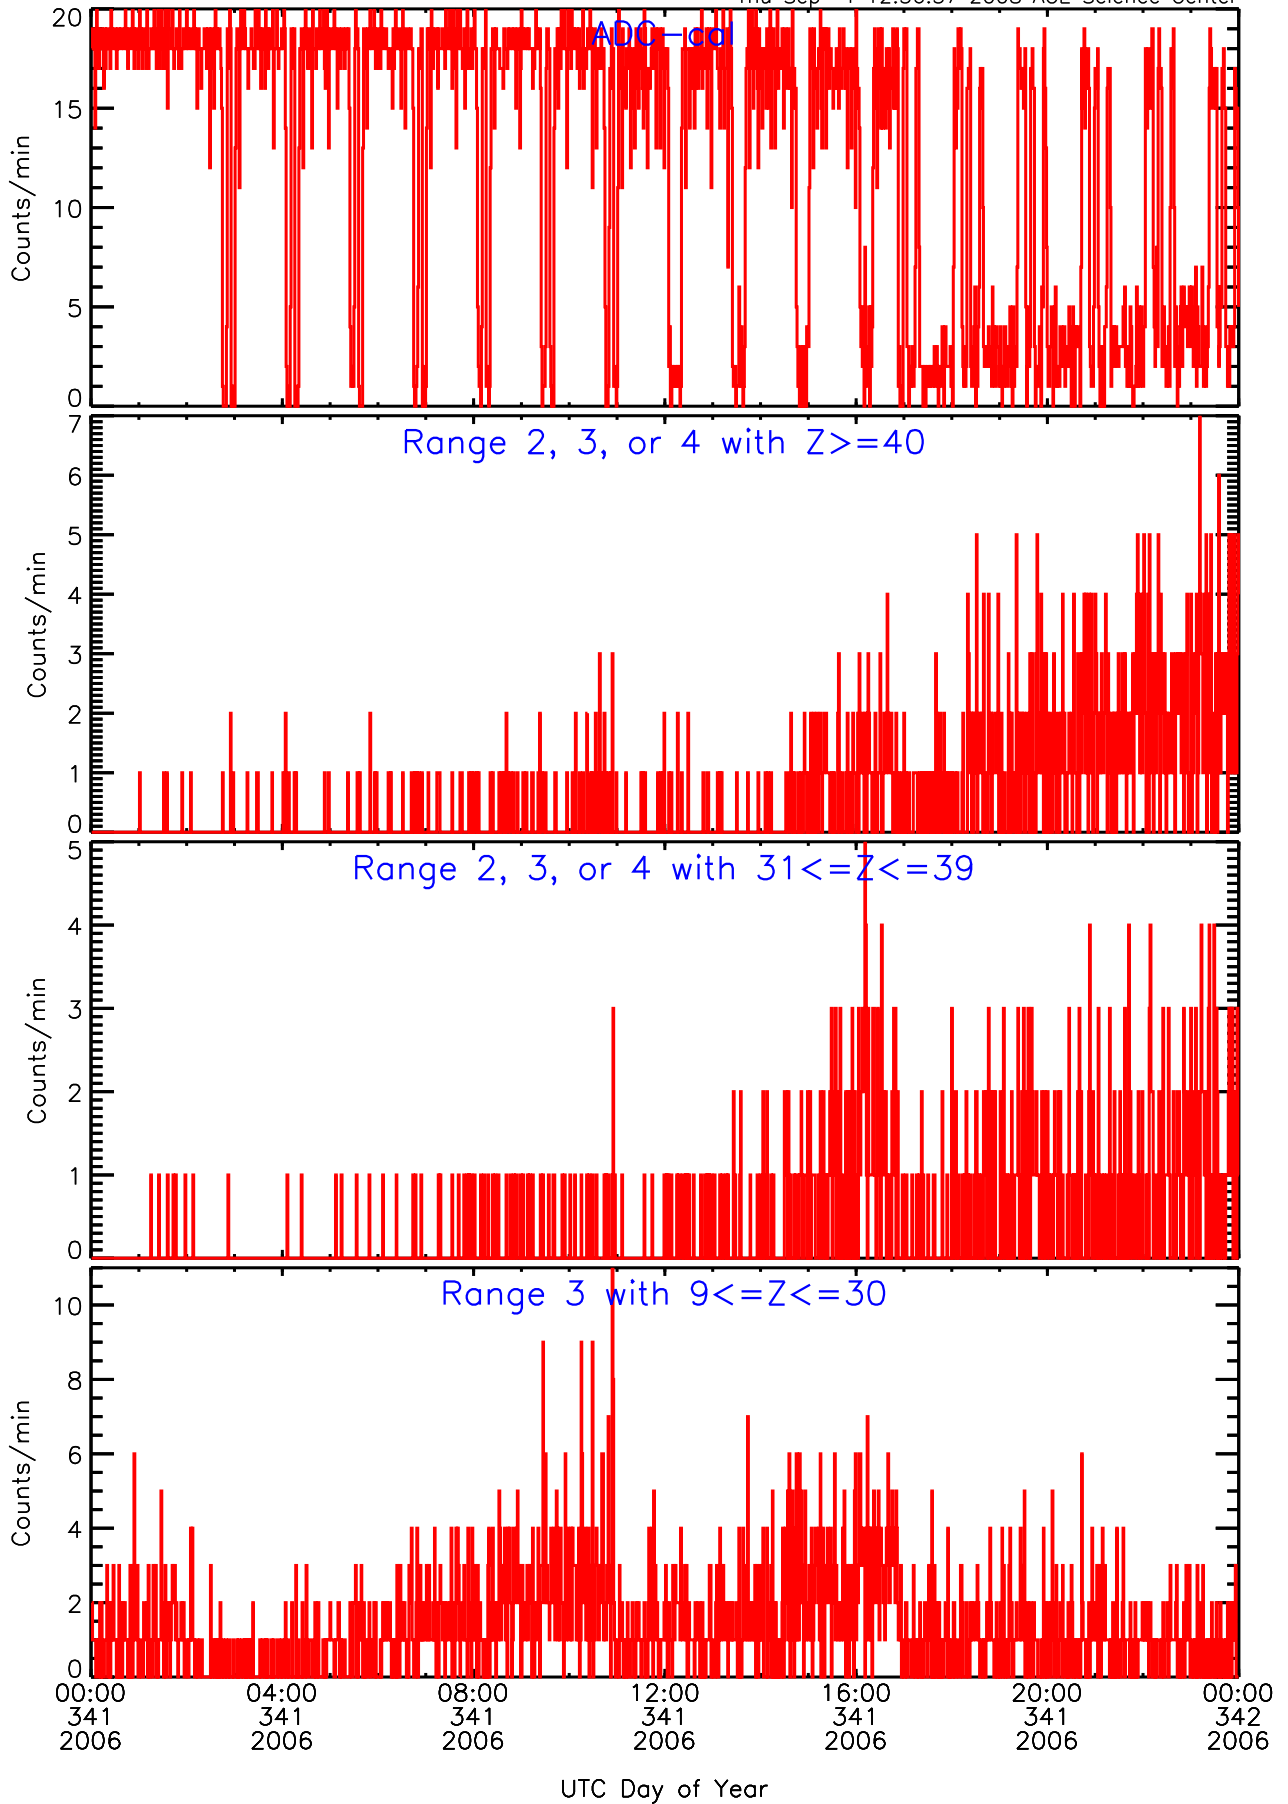

LET ahead BUFRATES Data for 2006-341

Thu Sep 4 12:36:37 2008 ACE Science Center