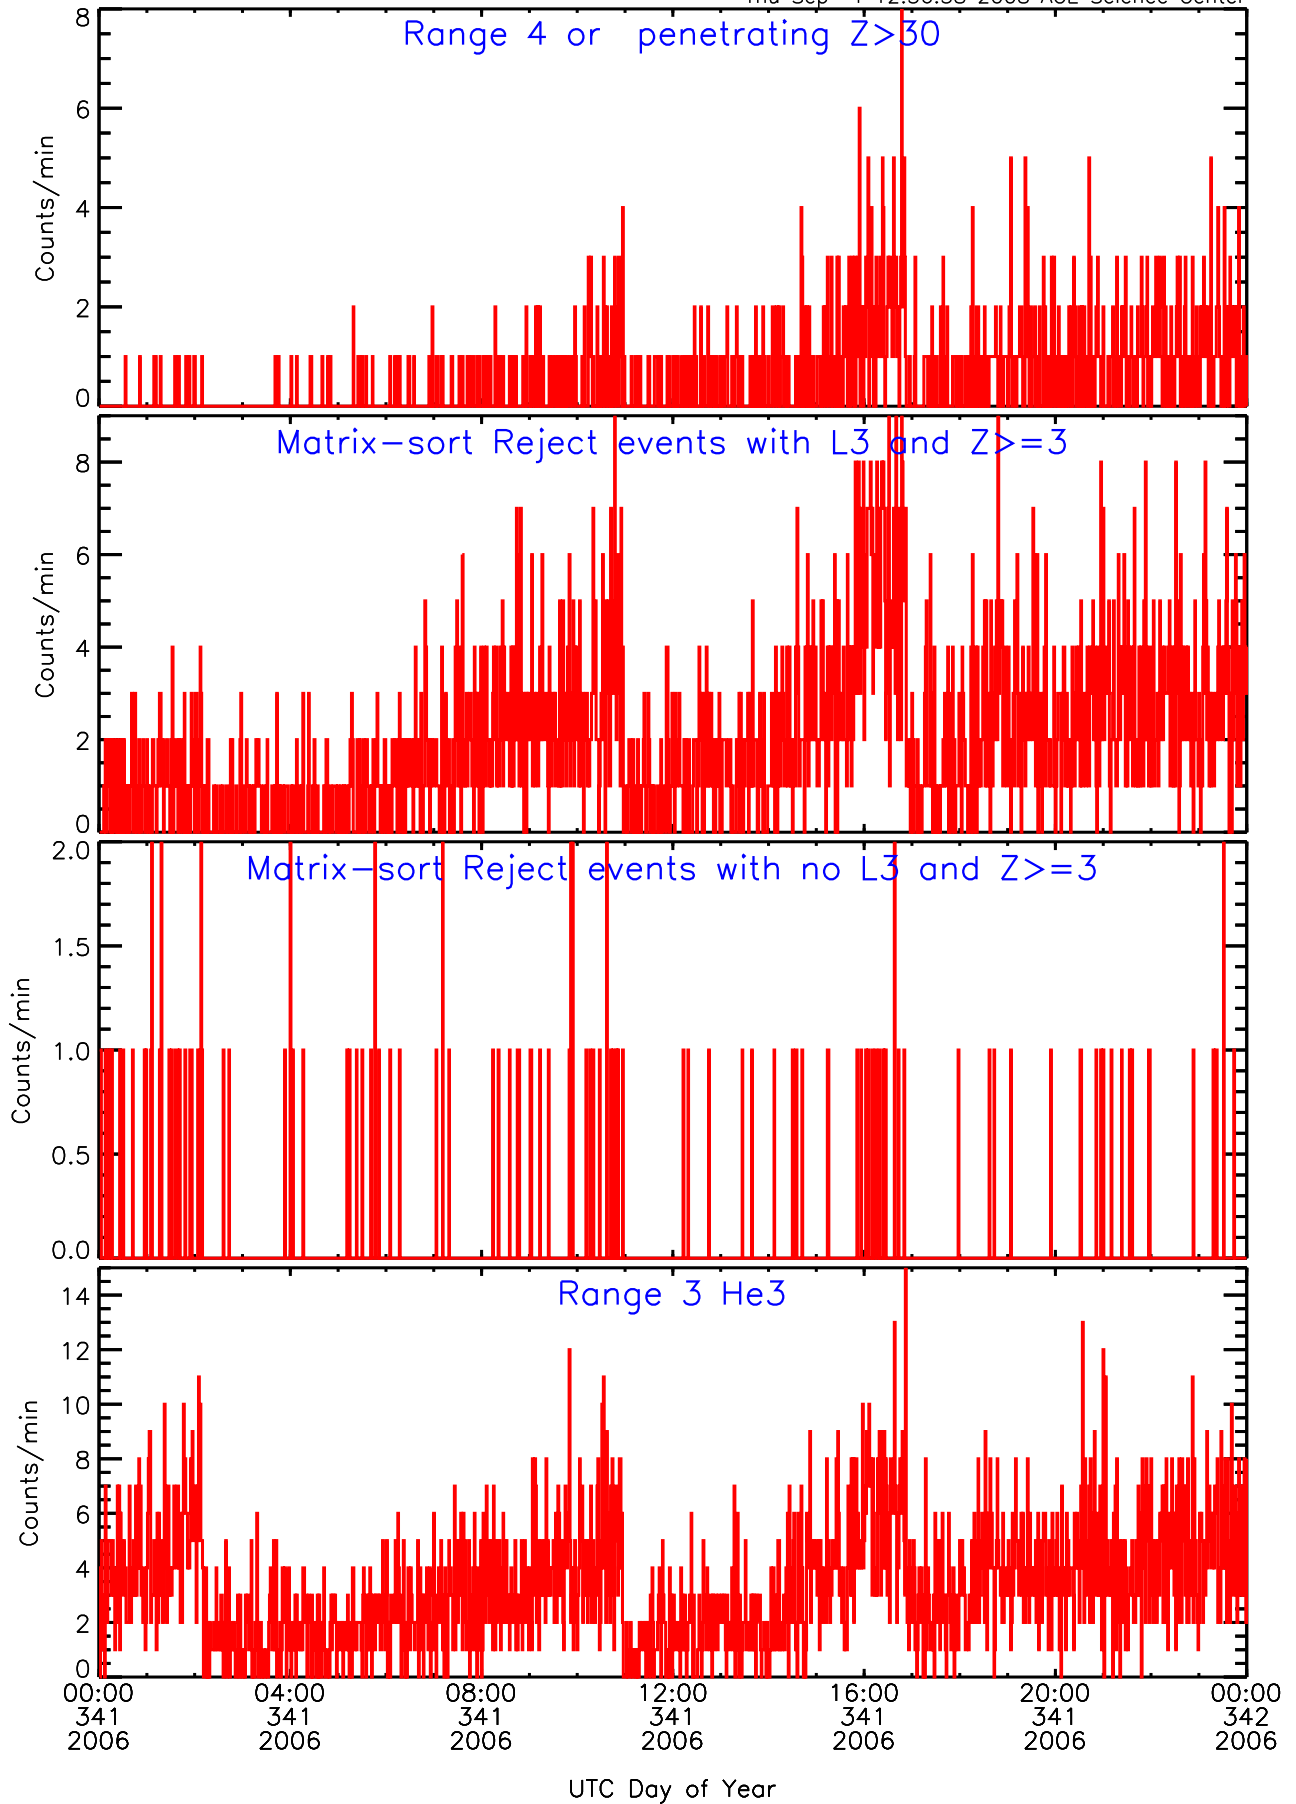

LET ahead BUFRATES Data for 2006-341

Thu Sep 4 12:36:38 2008 ACE Science Center