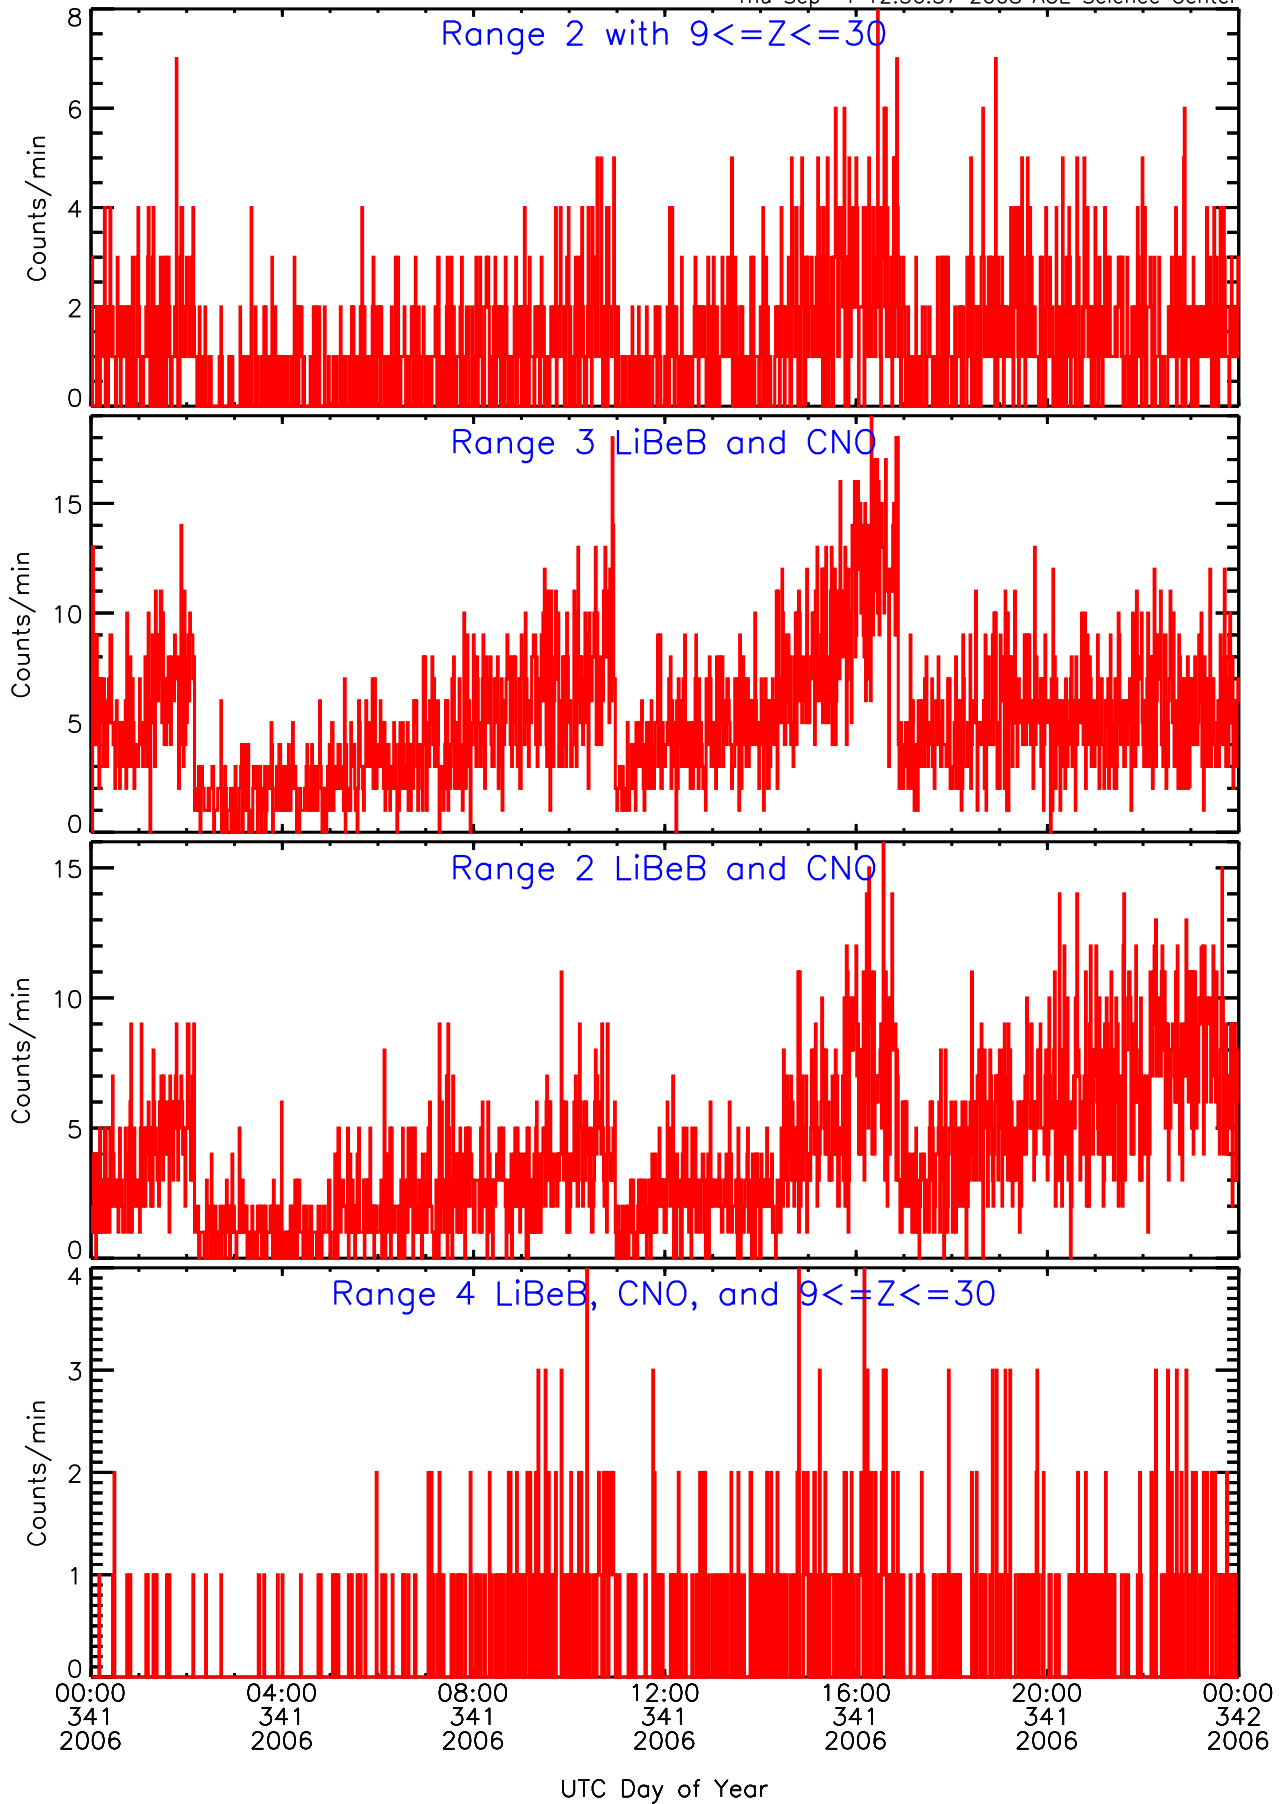

LET ahead BUFRATES Data for 2006-341

Thu Sep 4 12:36:37 2008 ACE Science Center