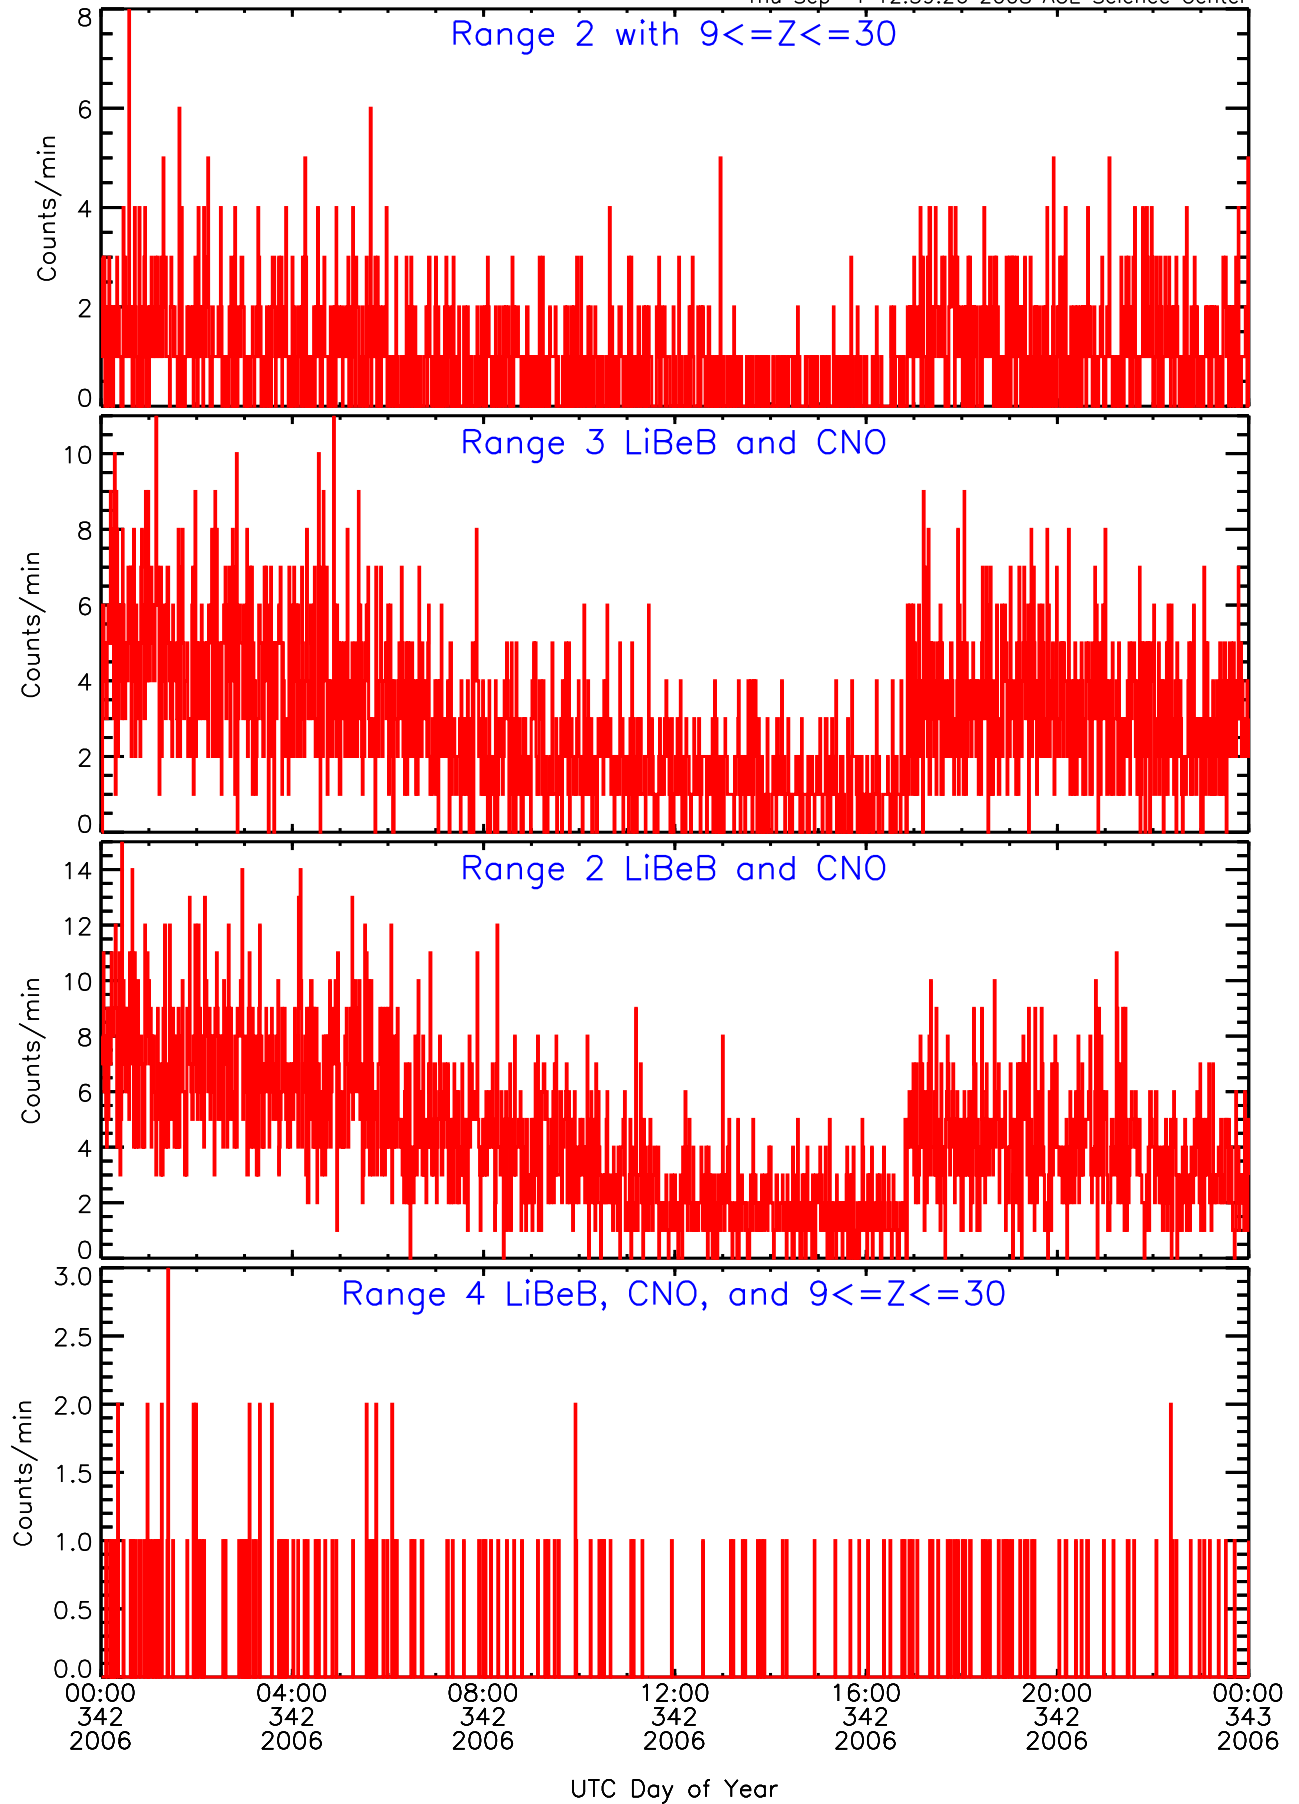

LET ahead BUFRATES Data for 2006-342

Thu Sep 4 12:39:26 2008 ACE Science Center