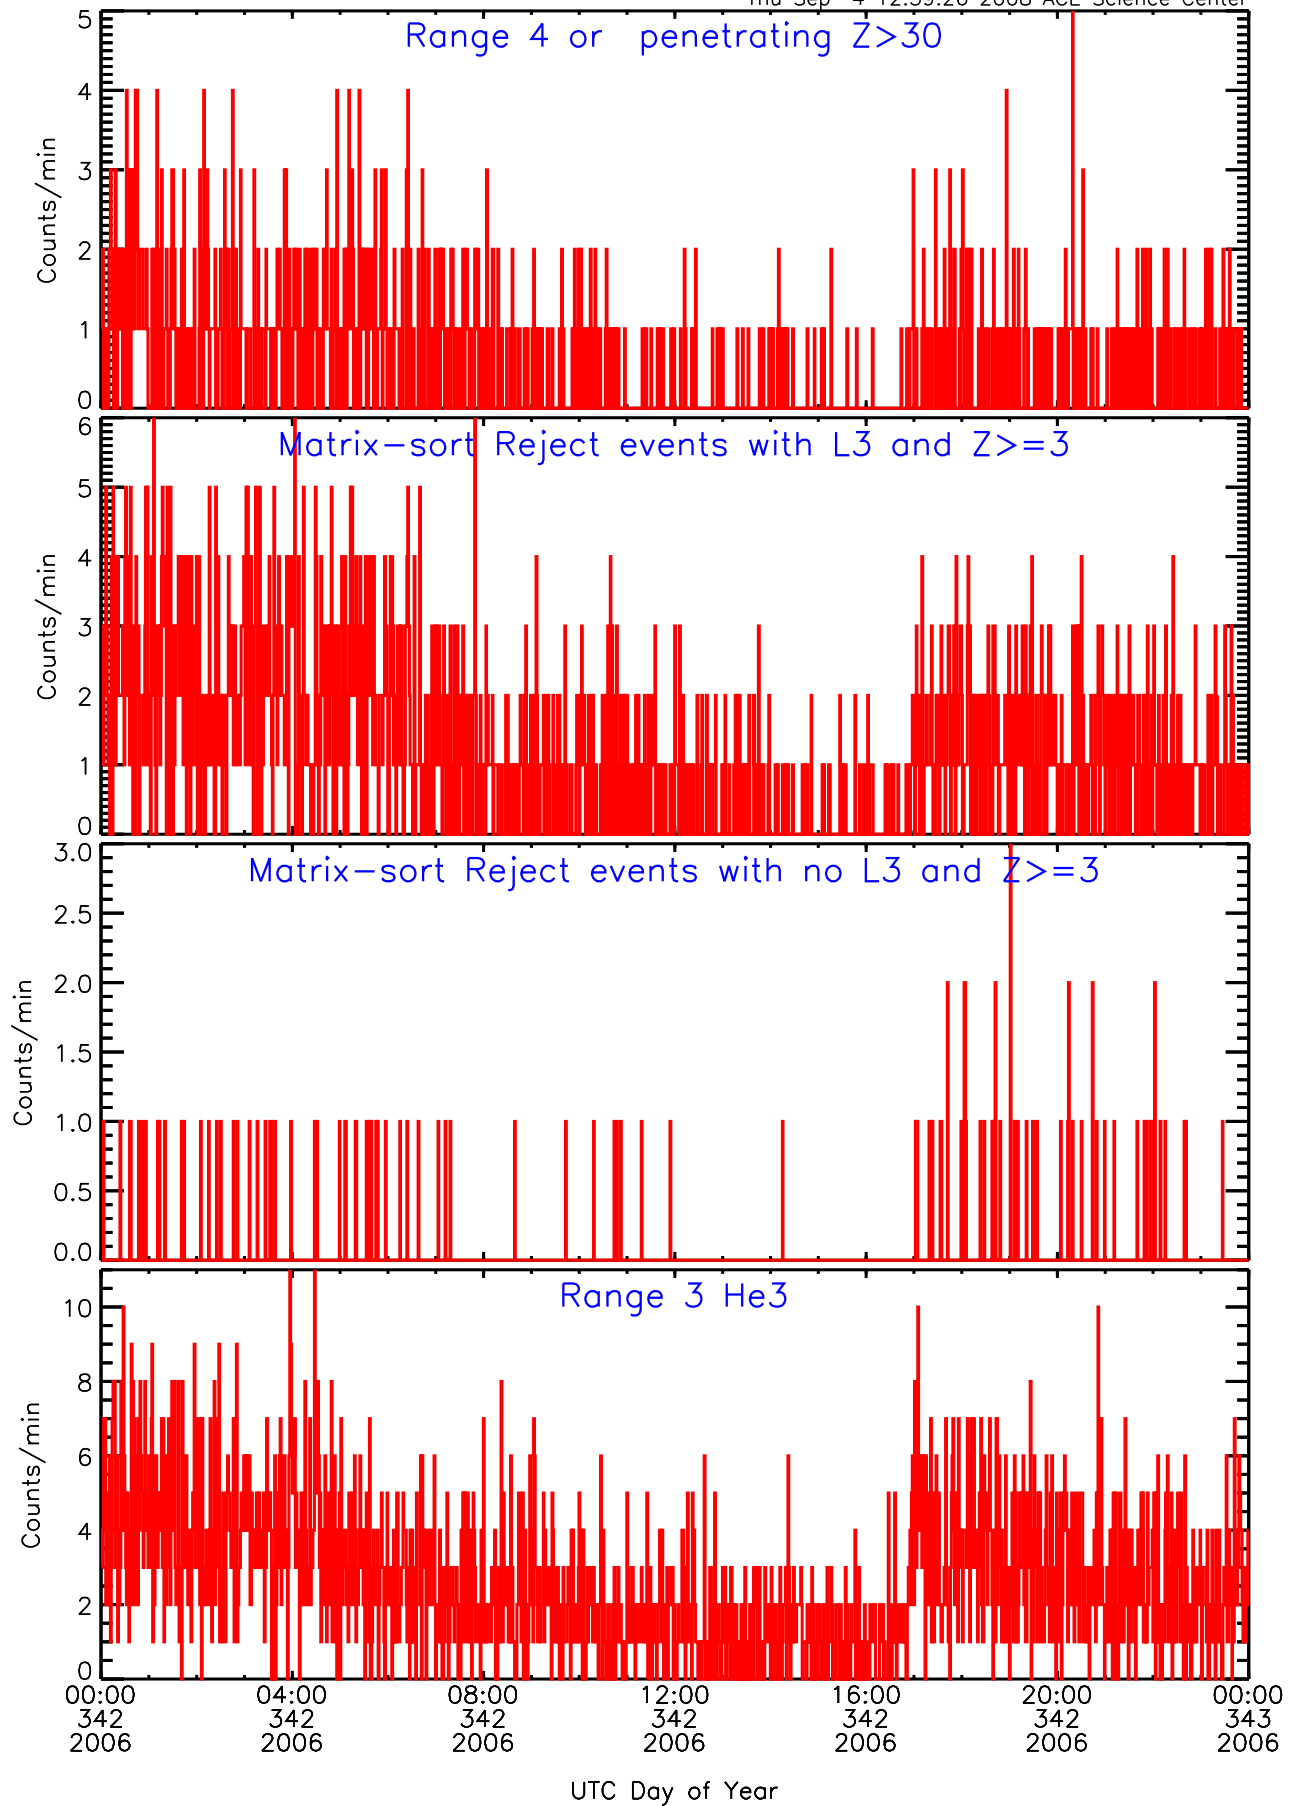

LET ahead BUFRATES Data for 2006-342

Thu Sep 4 12:39:26 2008 ACE Science Center