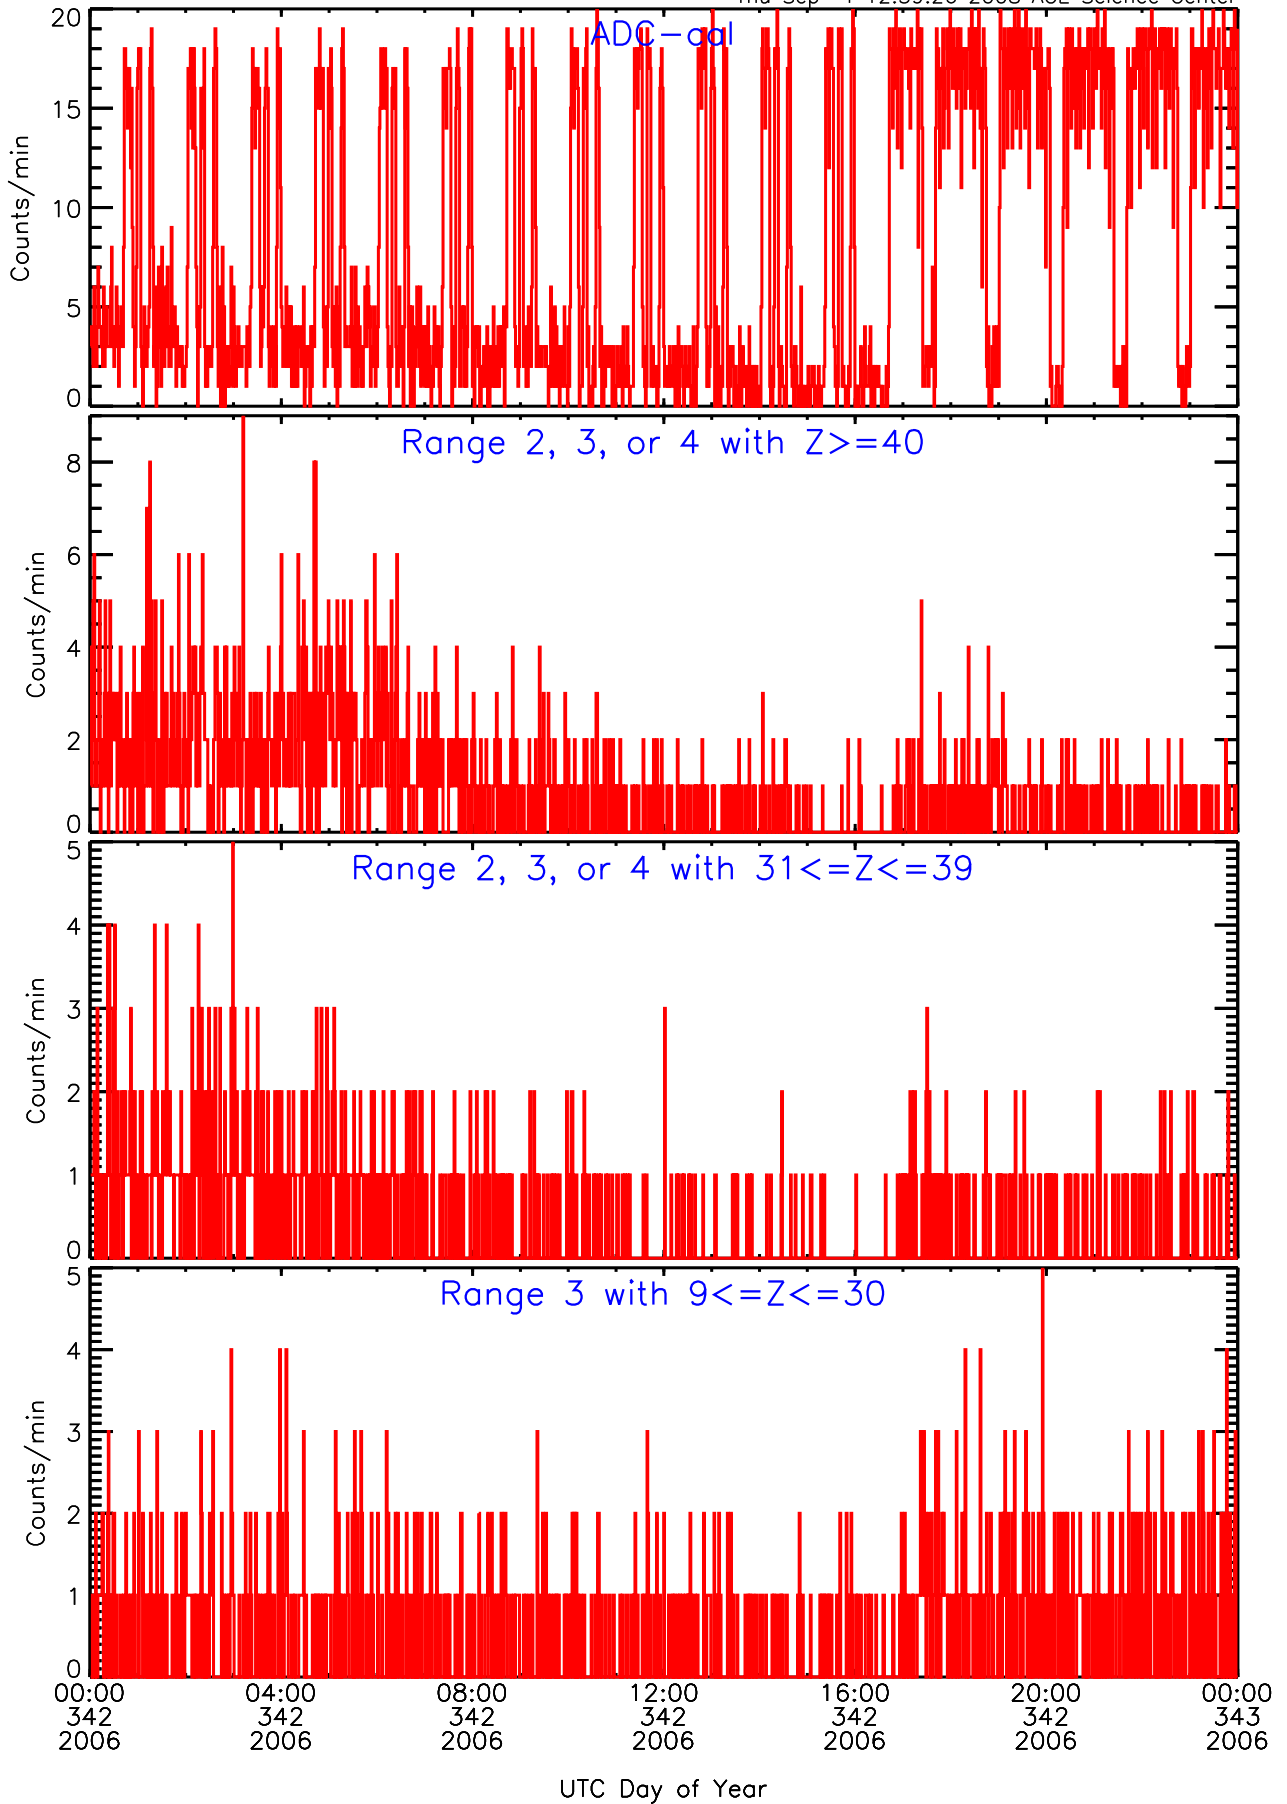

LET ahead BUFRATES Data for 2006-342

Thu Sep 4 12:39:26 2008 ACE Science Center