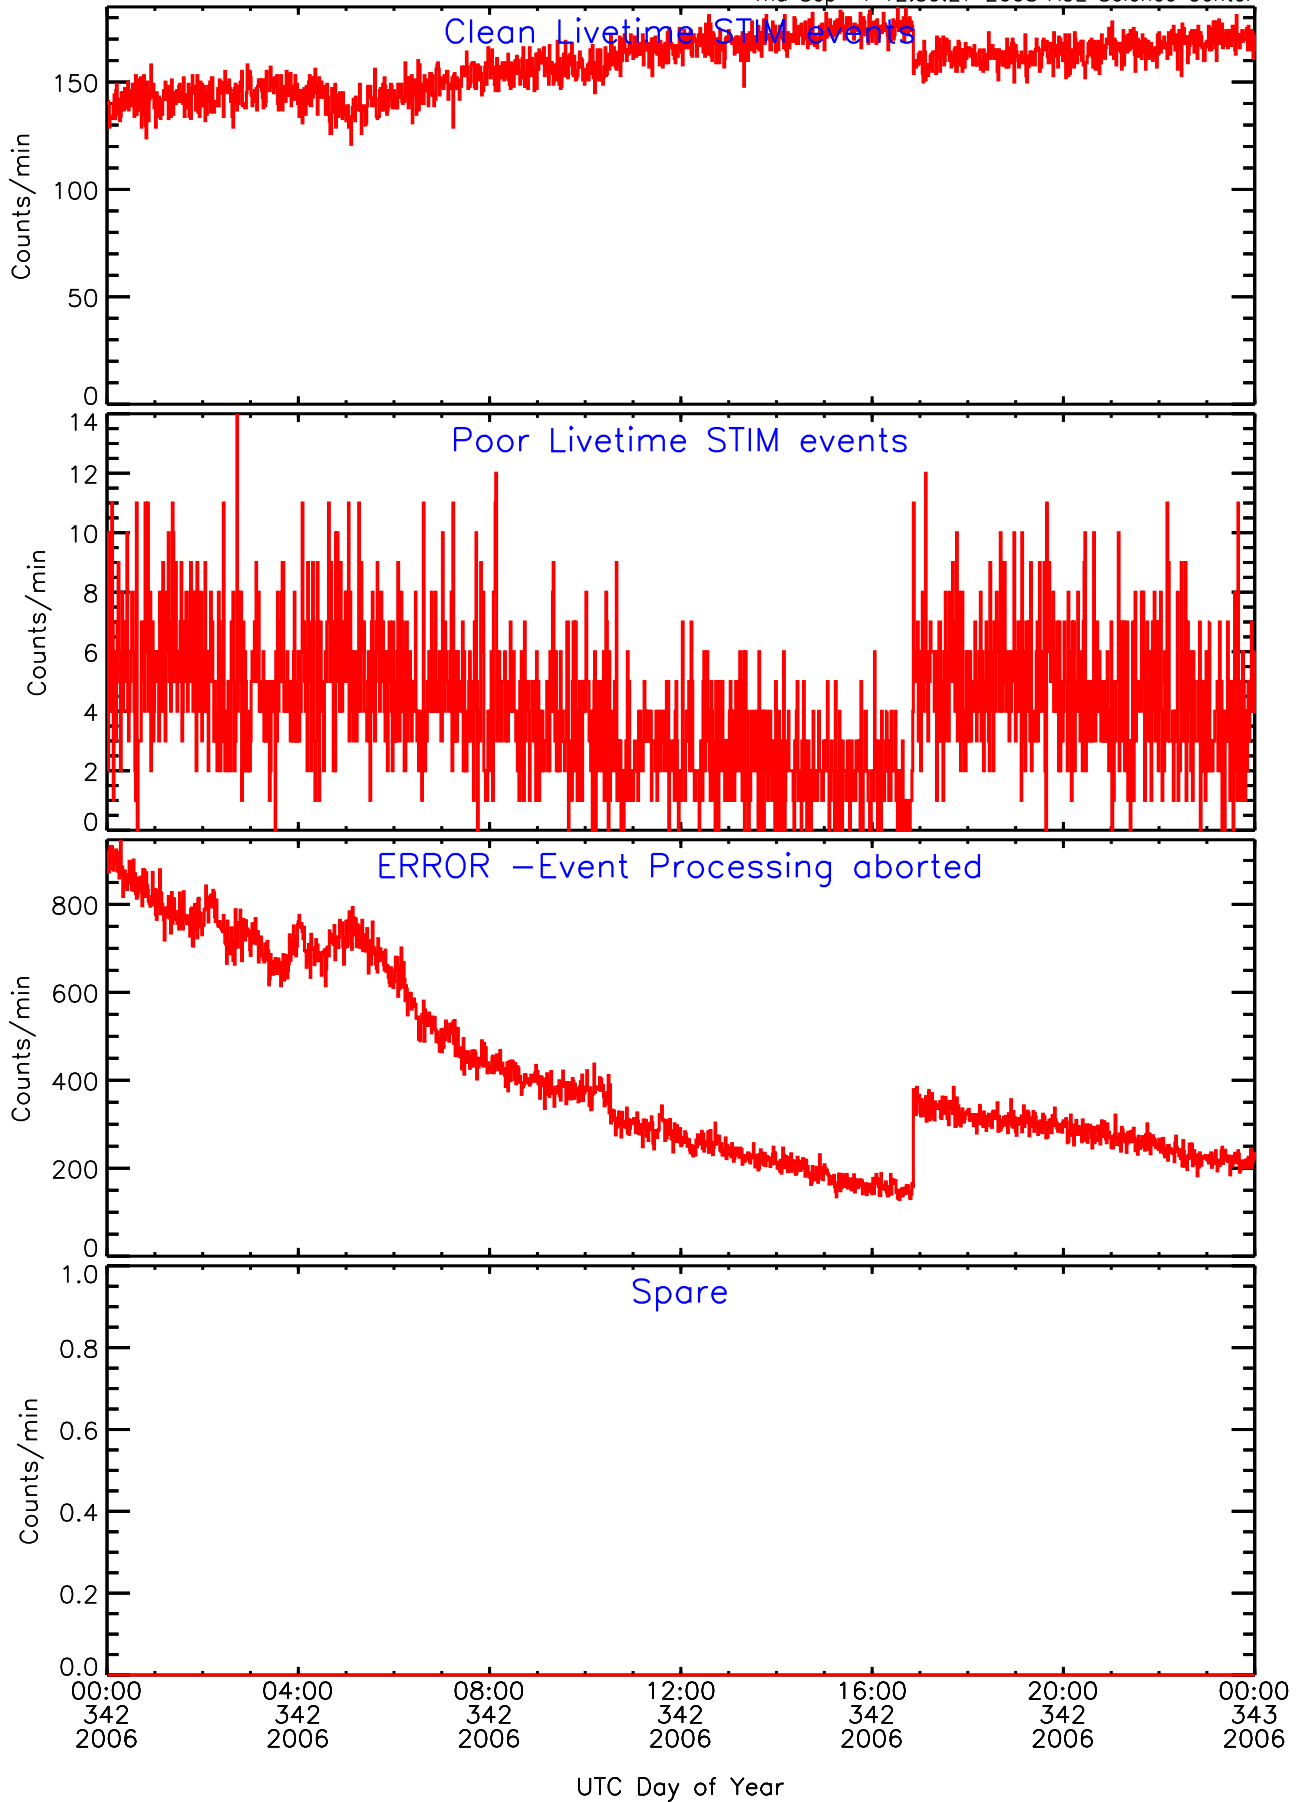

LET ahead BUFRATES Data for 2006-342

Thu Sep 4 12:39:27 2008 ACE Science Center