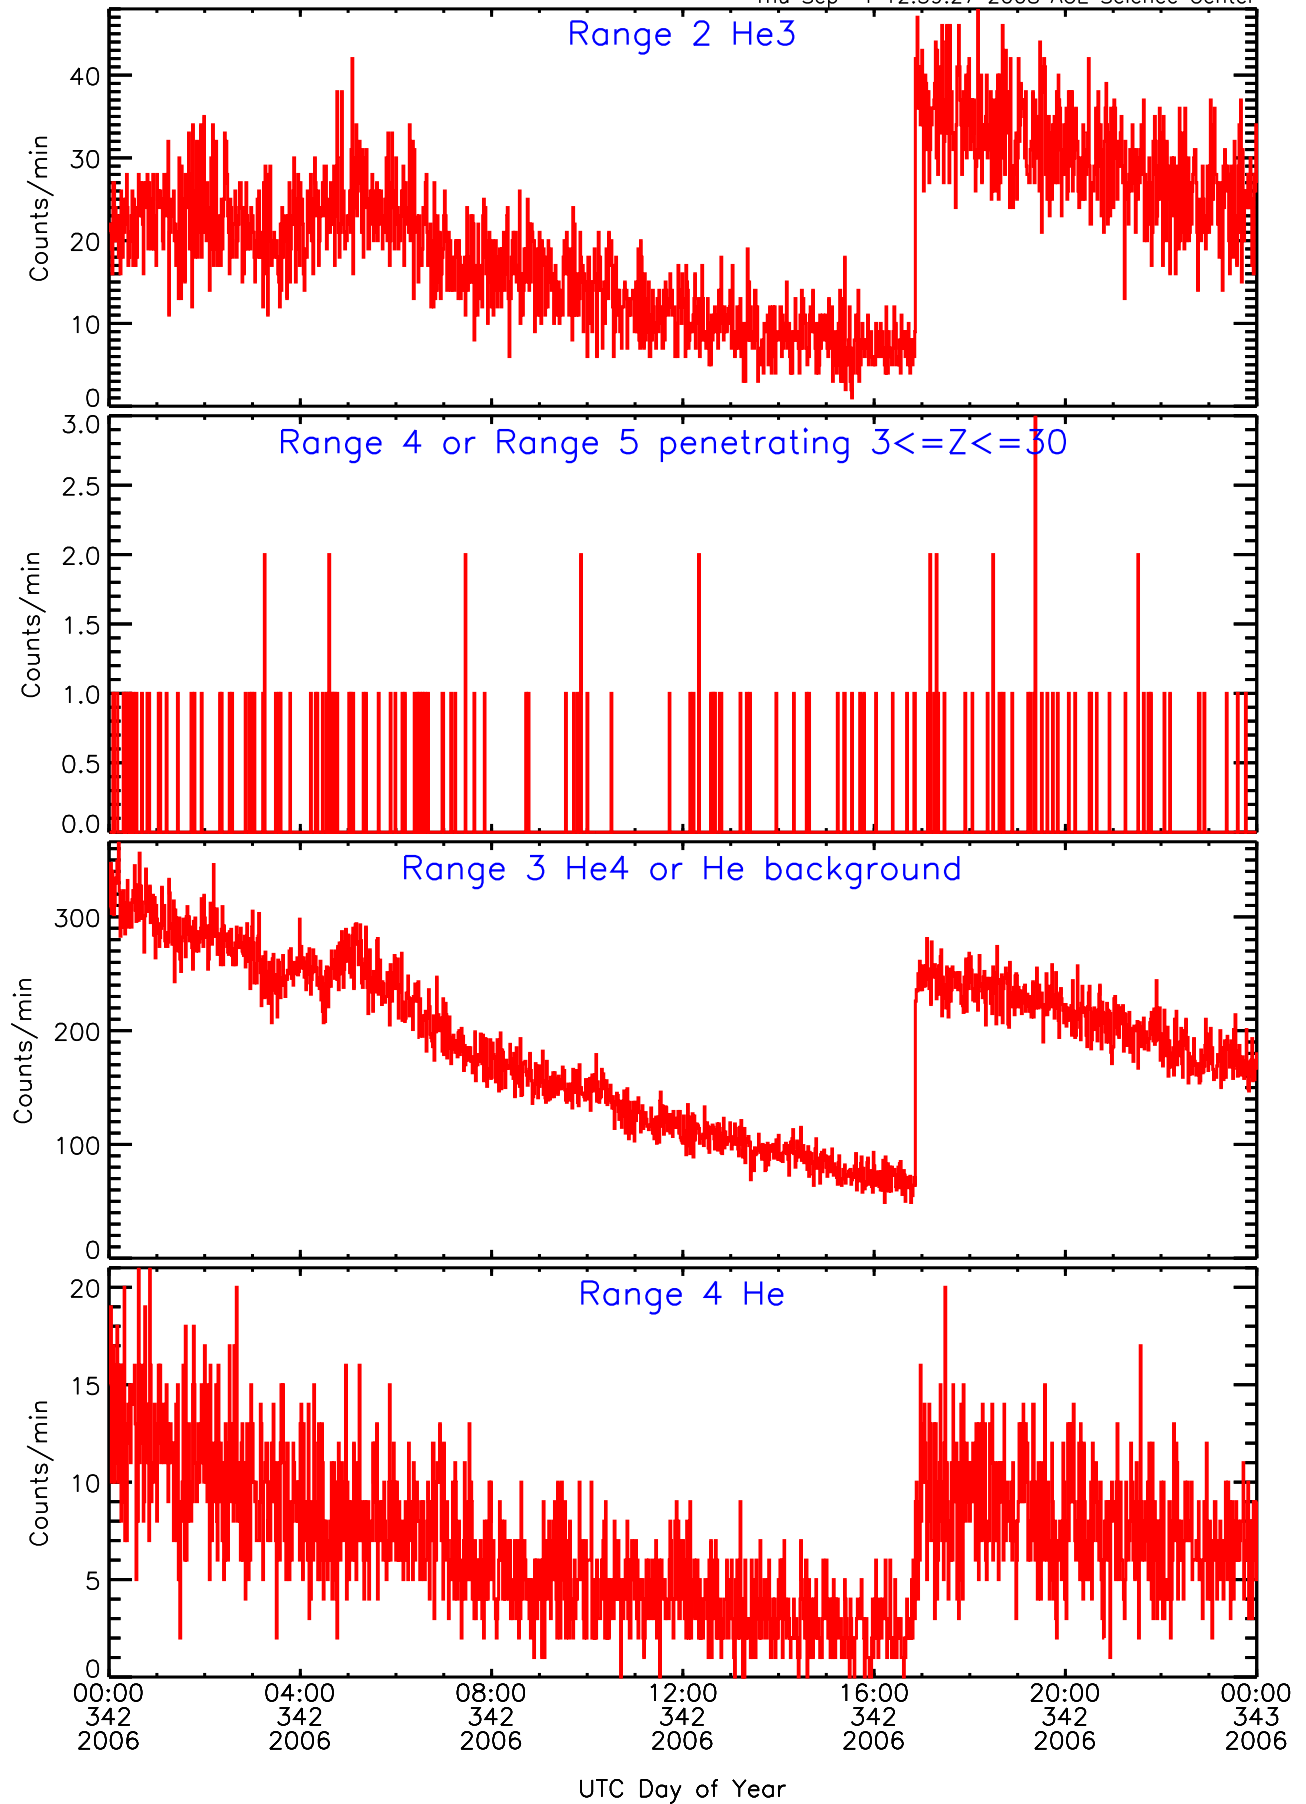

LET ahead BUFRATES Data for 2006-342

Thu Sep 4 12:39:27 2008 ACE Science Center