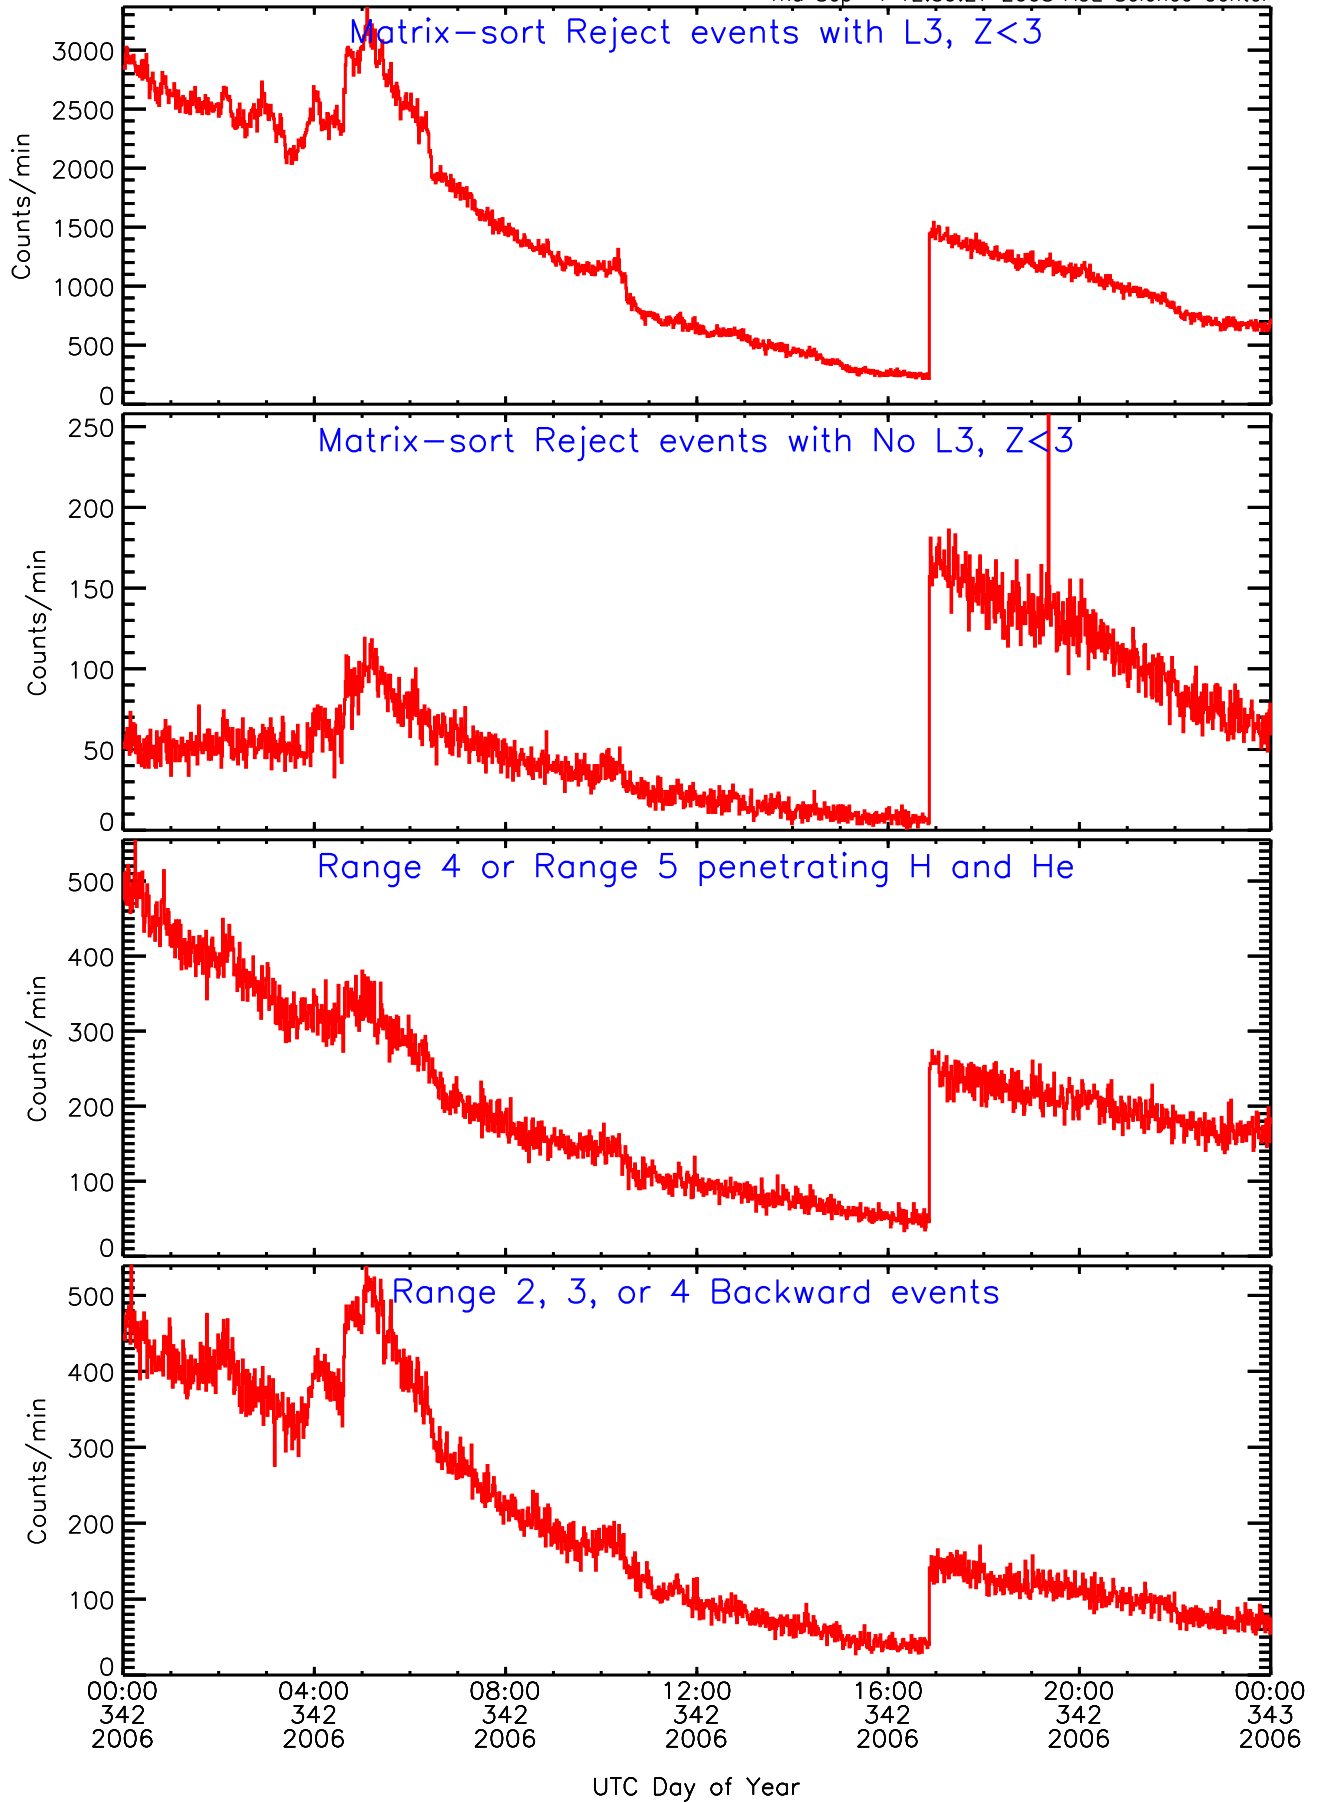

LET ahead BUFRATES Data for 2006-342

Thu Sep 4 12:39:27 2008 ACE Science Center