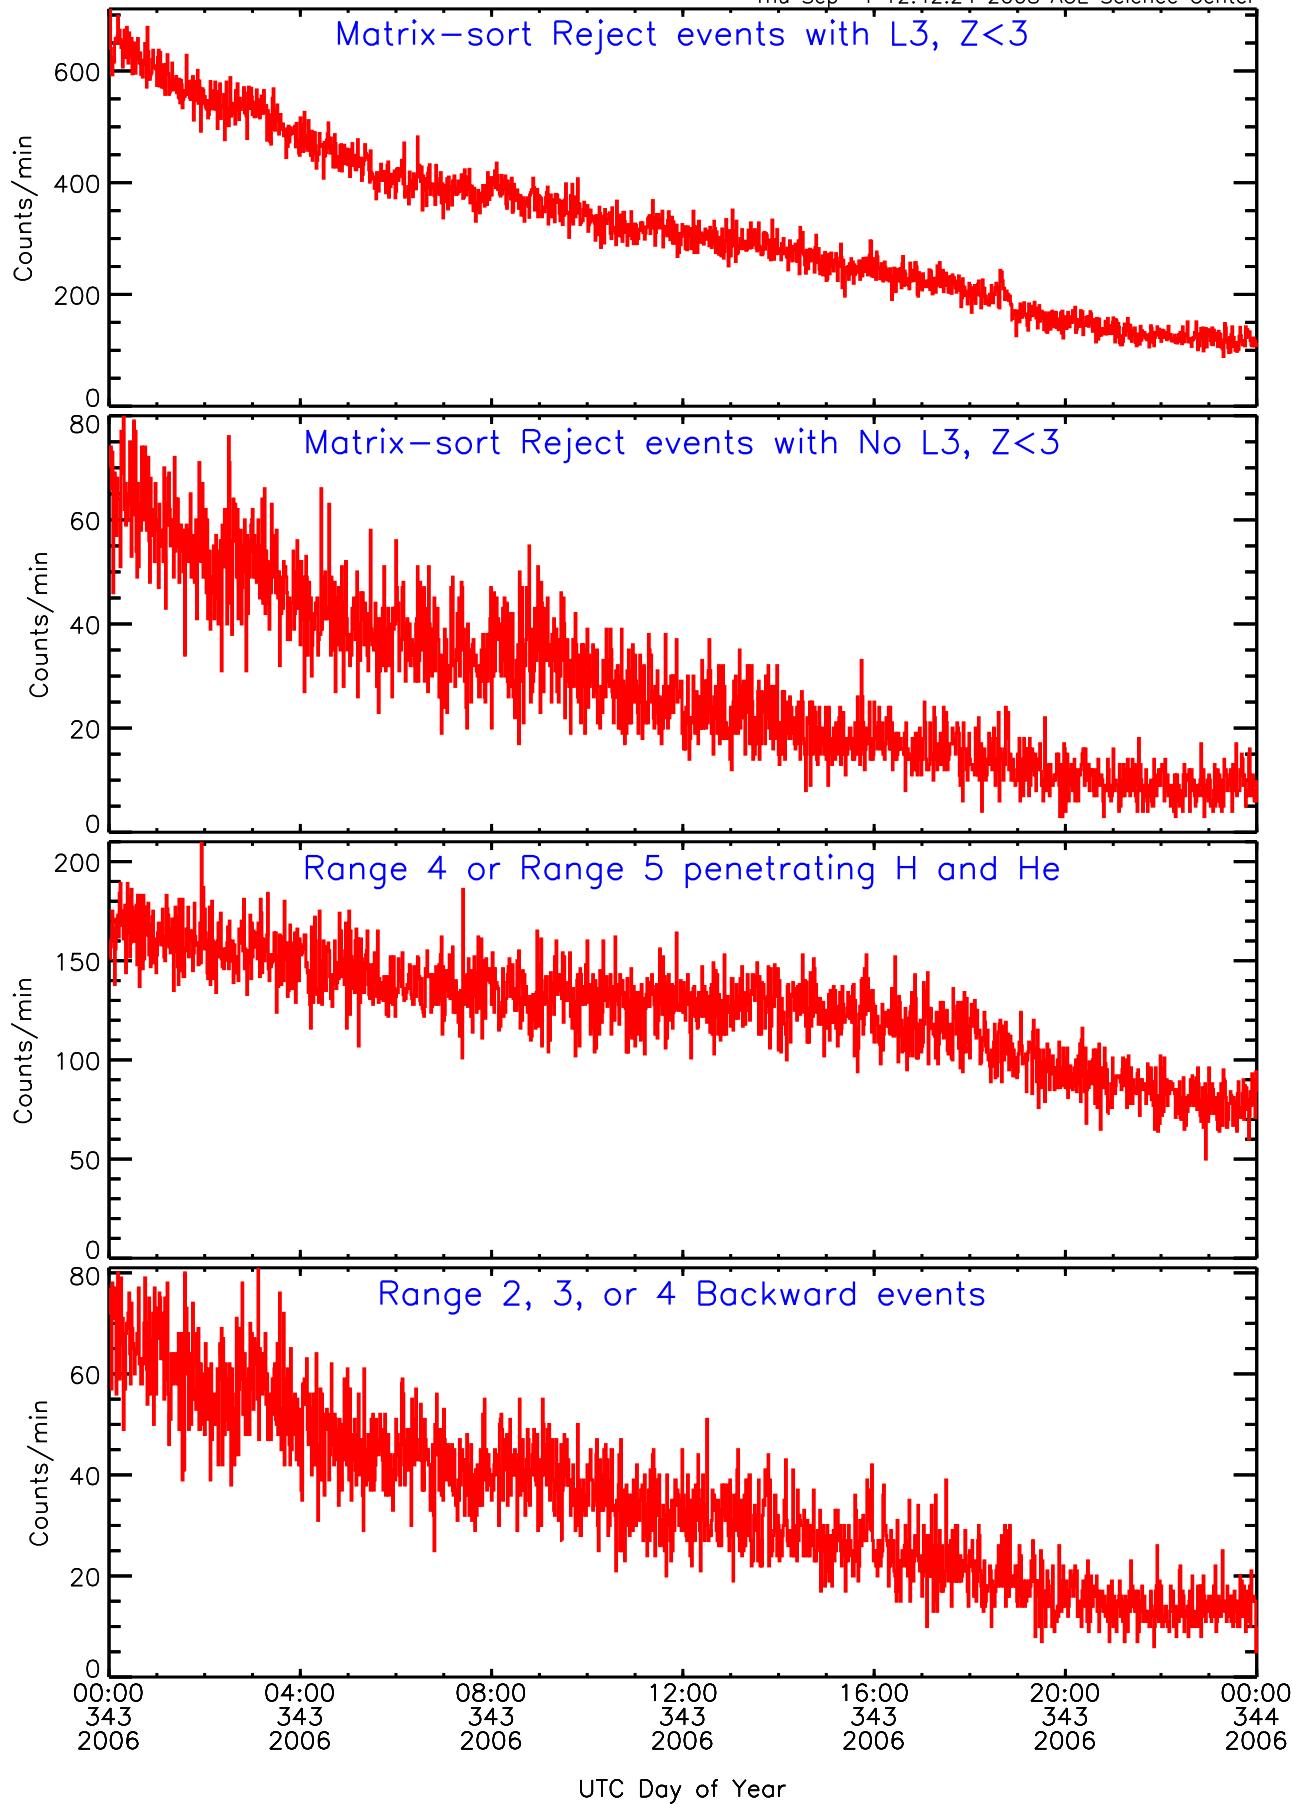

LET ahead Livetime/Trigger Data for 2006-343

Thu Sep 4 12:42:40 2008 ACE Science Center

LET ahead EVPRATES Data for 2006-343

Thu Sep 4 12:42:07 2008 ACE Science Center

LET ahead EVPRATES Data for 2006-343

Thu Sep 4 12:42:07 2008 ACE Science Center

LET ahead EVPRATES Data for 2006-343

Thu Sep 4 12:42:07 2008 ACE Science Center

LET ahead EVPRATES Data for 2006-343

Thu Sep 4 12:42:08 2008 ACE Science Center

LET ahead BUFRATES Data for 2006-343

Thu Sep 4 12:42:22 2008 ACE Science Center

LET ahead BUFRATES Data for 2006-343

Thu Sep 4 12:42:23 2008 ACE Science Center

LET ahead BUFRATES Data for 2006-343

Thu Sep 4 12:42:23 2008 ACE Science Center

LET ahead BUFRATES Data for 2006-343

Thu Sep 4 12:42:23 2008 ACE Science Center

LET ahead BUFRATES Data for 2006-343

Thu Sep 4 12:42:23 2008 ACE Science Center

LET ahead BUFRATES Data for 2006-343

Thu Sep 4 12:42:24 2008 ACE Science Center

LET ahead BUFRATES Data for 2006-343