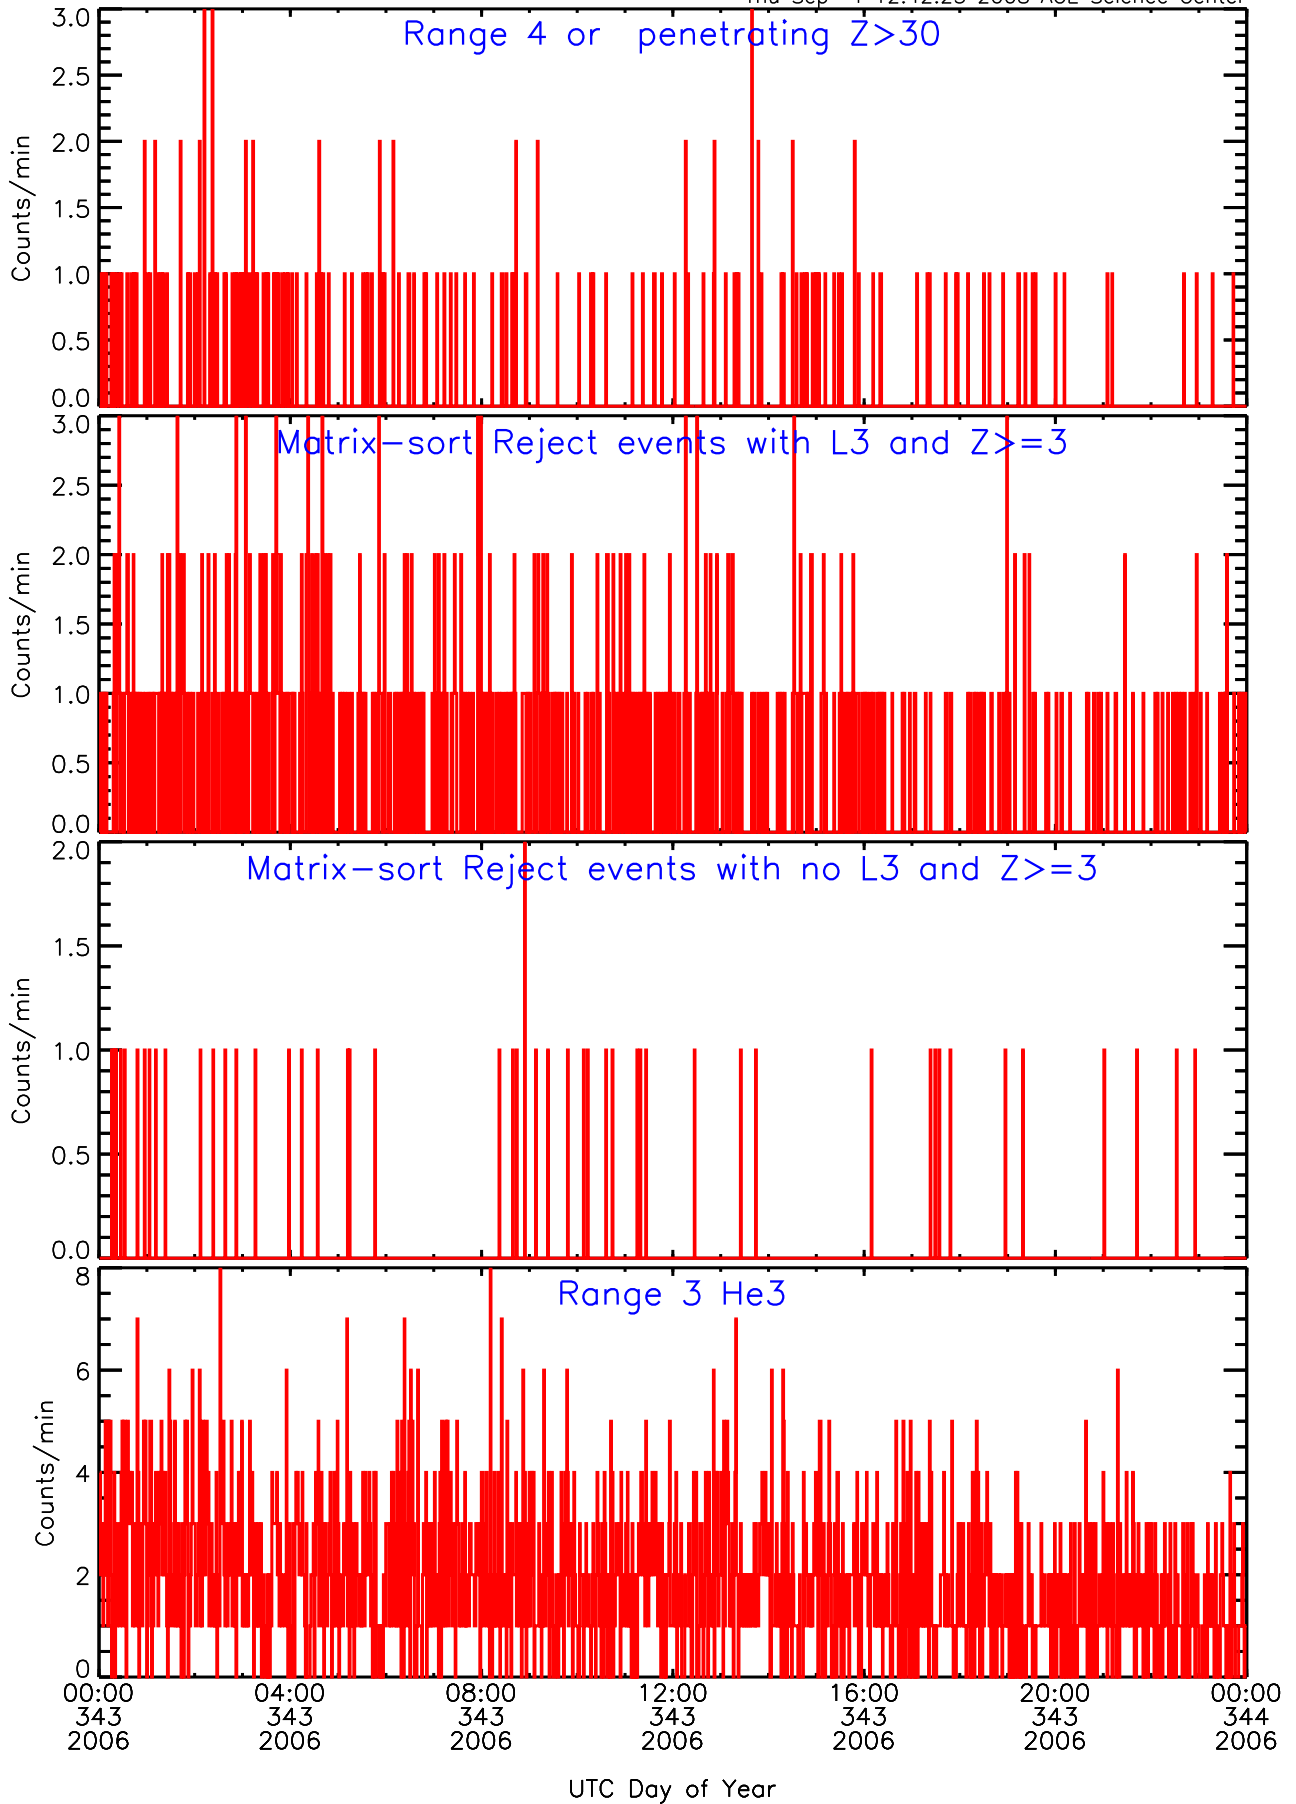

LET ahead Livetime/Trigger Data for 2006-343

Thu Sep 4 12:42:40 2008 ACE Science Center

LET ahead EVPRATES Data for 2006-343

Thu Sep 4 12:42:07 2008 ACE Science Center

LET ahead EVPRATES Data for 2006-343

Thu Sep 4 12:42:07 2008 ACE Science Center

LET ahead EVPRATES Data for 2006-343

Thu Sep 4 12:42:07 2008 ACE Science Center

LET ahead EVPRATES Data for 2006-343

Thu Sep 4 12:42:08 2008 ACE Science Center

LET ahead BUFRATES Data for 2006-343

Thu Sep 4 12:42:22 2008 ACE Science Center

LET ahead BUFRATES Data for 2006-343

Thu Sep 4 12:42:23 2008 ACE Science Center

LET ahead BUFRATES Data for 2006-343

Thu Sep 4 12:42:23 2008 ACE Science Center

LET ahead BUFRATES Data for 2006-343

Thu Sep 4 12:42:23 2008 ACE Science Center

LET ahead BUFRATES Data for 2006-343

Thu Sep 4 12:42:23 2008 ACE Science Center

LET ahead BUFRATES Data for 2006-343

Thu Sep 4 12:42:24 2008 ACE Science Center

LET ahead BUFRATES Data for 2006-343