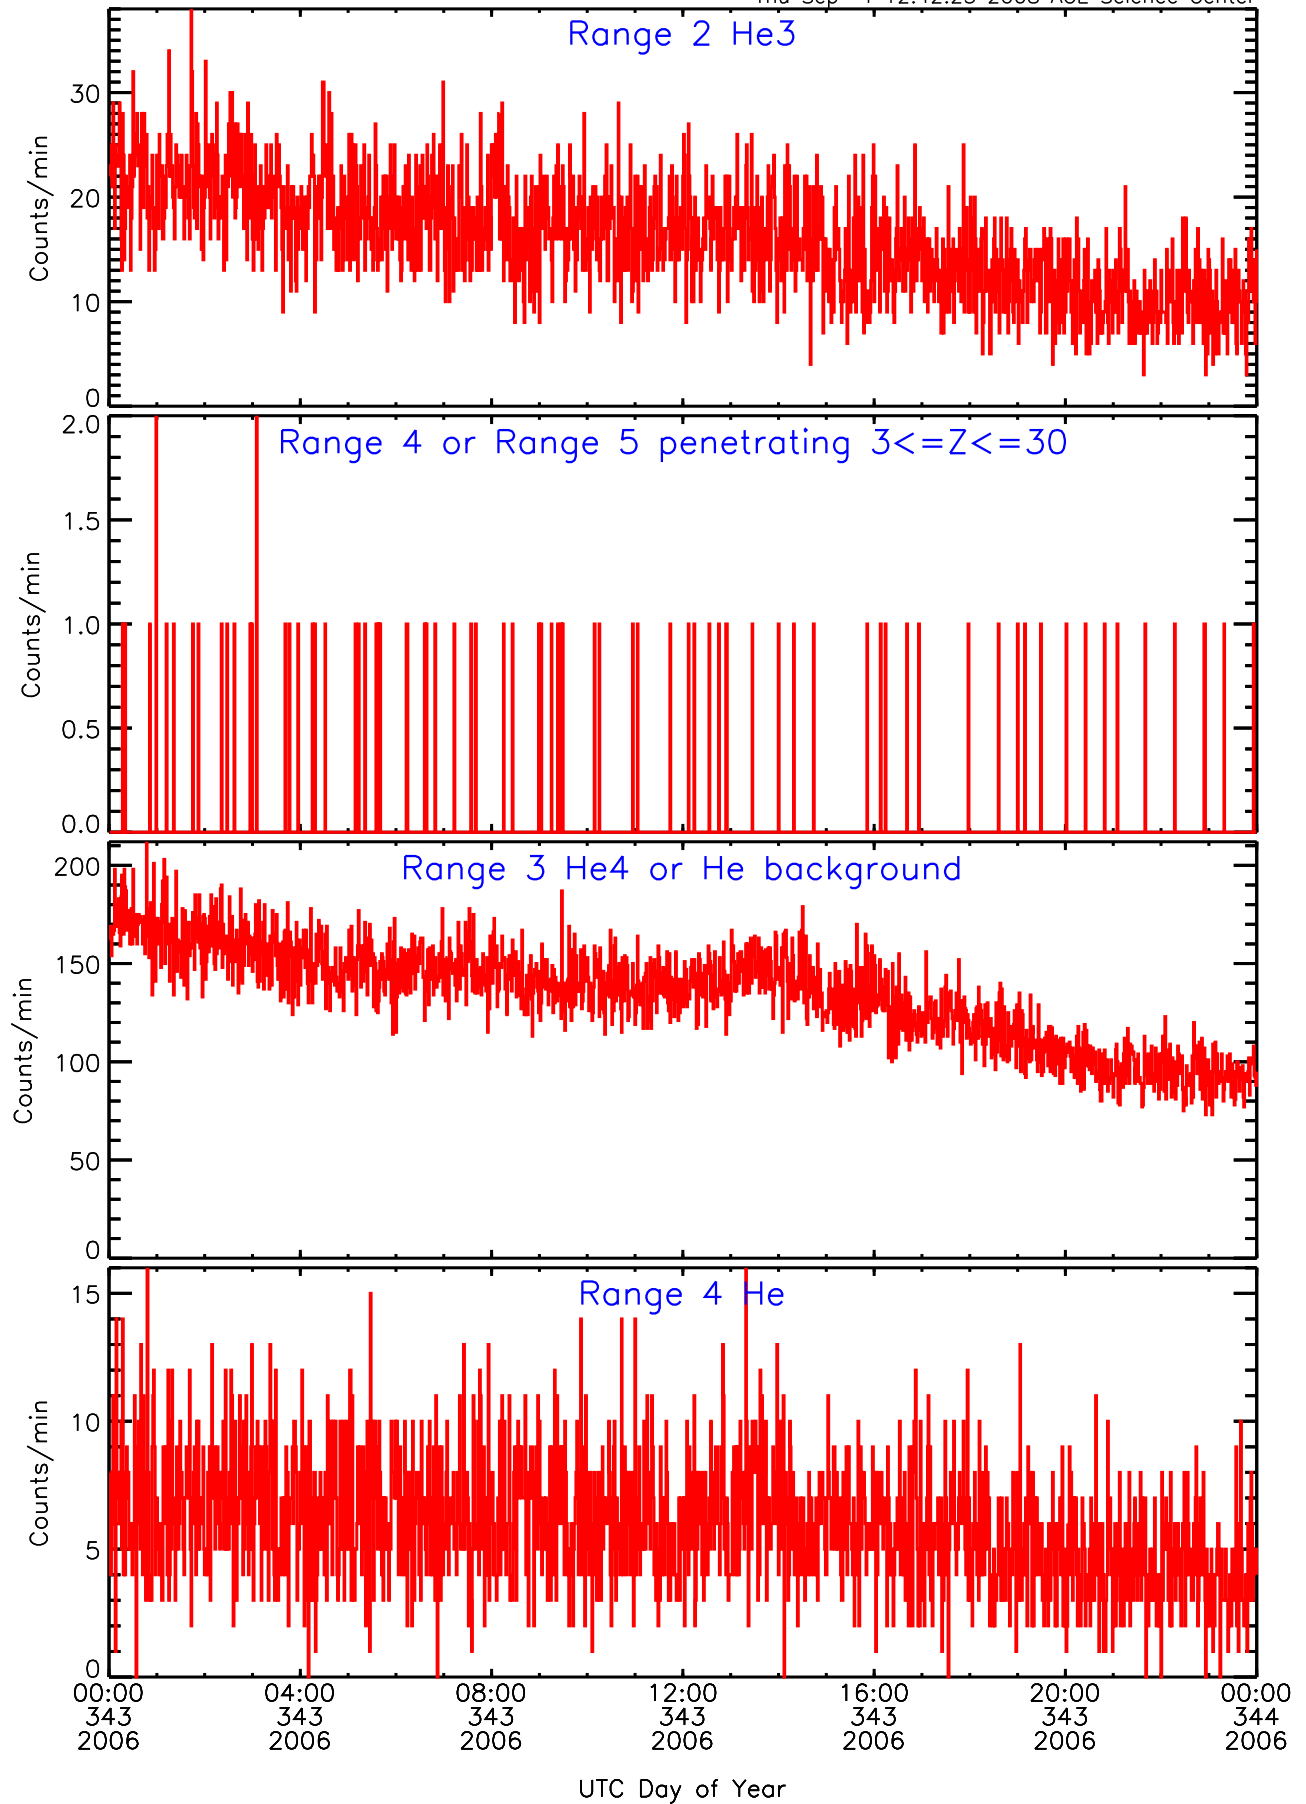

LET ahead Livetime/Trigger Data for 2006-343

Thu Sep 4 12:42:40 2008 ACE Science Center

LET ahead EVPRATES Data for 2006-343

Thu Sep 4 12:42:07 2008 ACE Science Center

LET ahead EVPRATES Data for 2006-343

Thu Sep 4 12:42:07 2008 ACE Science Center

LET ahead EVPRATES Data for 2006-343

Thu Sep 4 12:42:07 2008 ACE Science Center

LET ahead EVPRATES Data for 2006-343

Thu Sep 4 12:42:08 2008 ACE Science Center

LET ahead BUFRATES Data for 2006-343

Thu Sep 4 12:42:22 2008 ACE Science Center

LET ahead BUFRATES Data for 2006-343

Thu Sep 4 12:42:23 2008 ACE Science Center

LET ahead BUFRATES Data for 2006-343

Thu Sep 4 12:42:23 2008 ACE Science Center

LET ahead BUFRATES Data for 2006-343

Thu Sep 4 12:42:23 2008 ACE Science Center

LET ahead BUFRATES Data for 2006-343

Thu Sep 4 12:42:23 2008 ACE Science Center

LET ahead BUFRATES Data for 2006-343

Thu Sep 4 12:42:24 2008 ACE Science Center

LET ahead BUFRATES Data for 2006-343