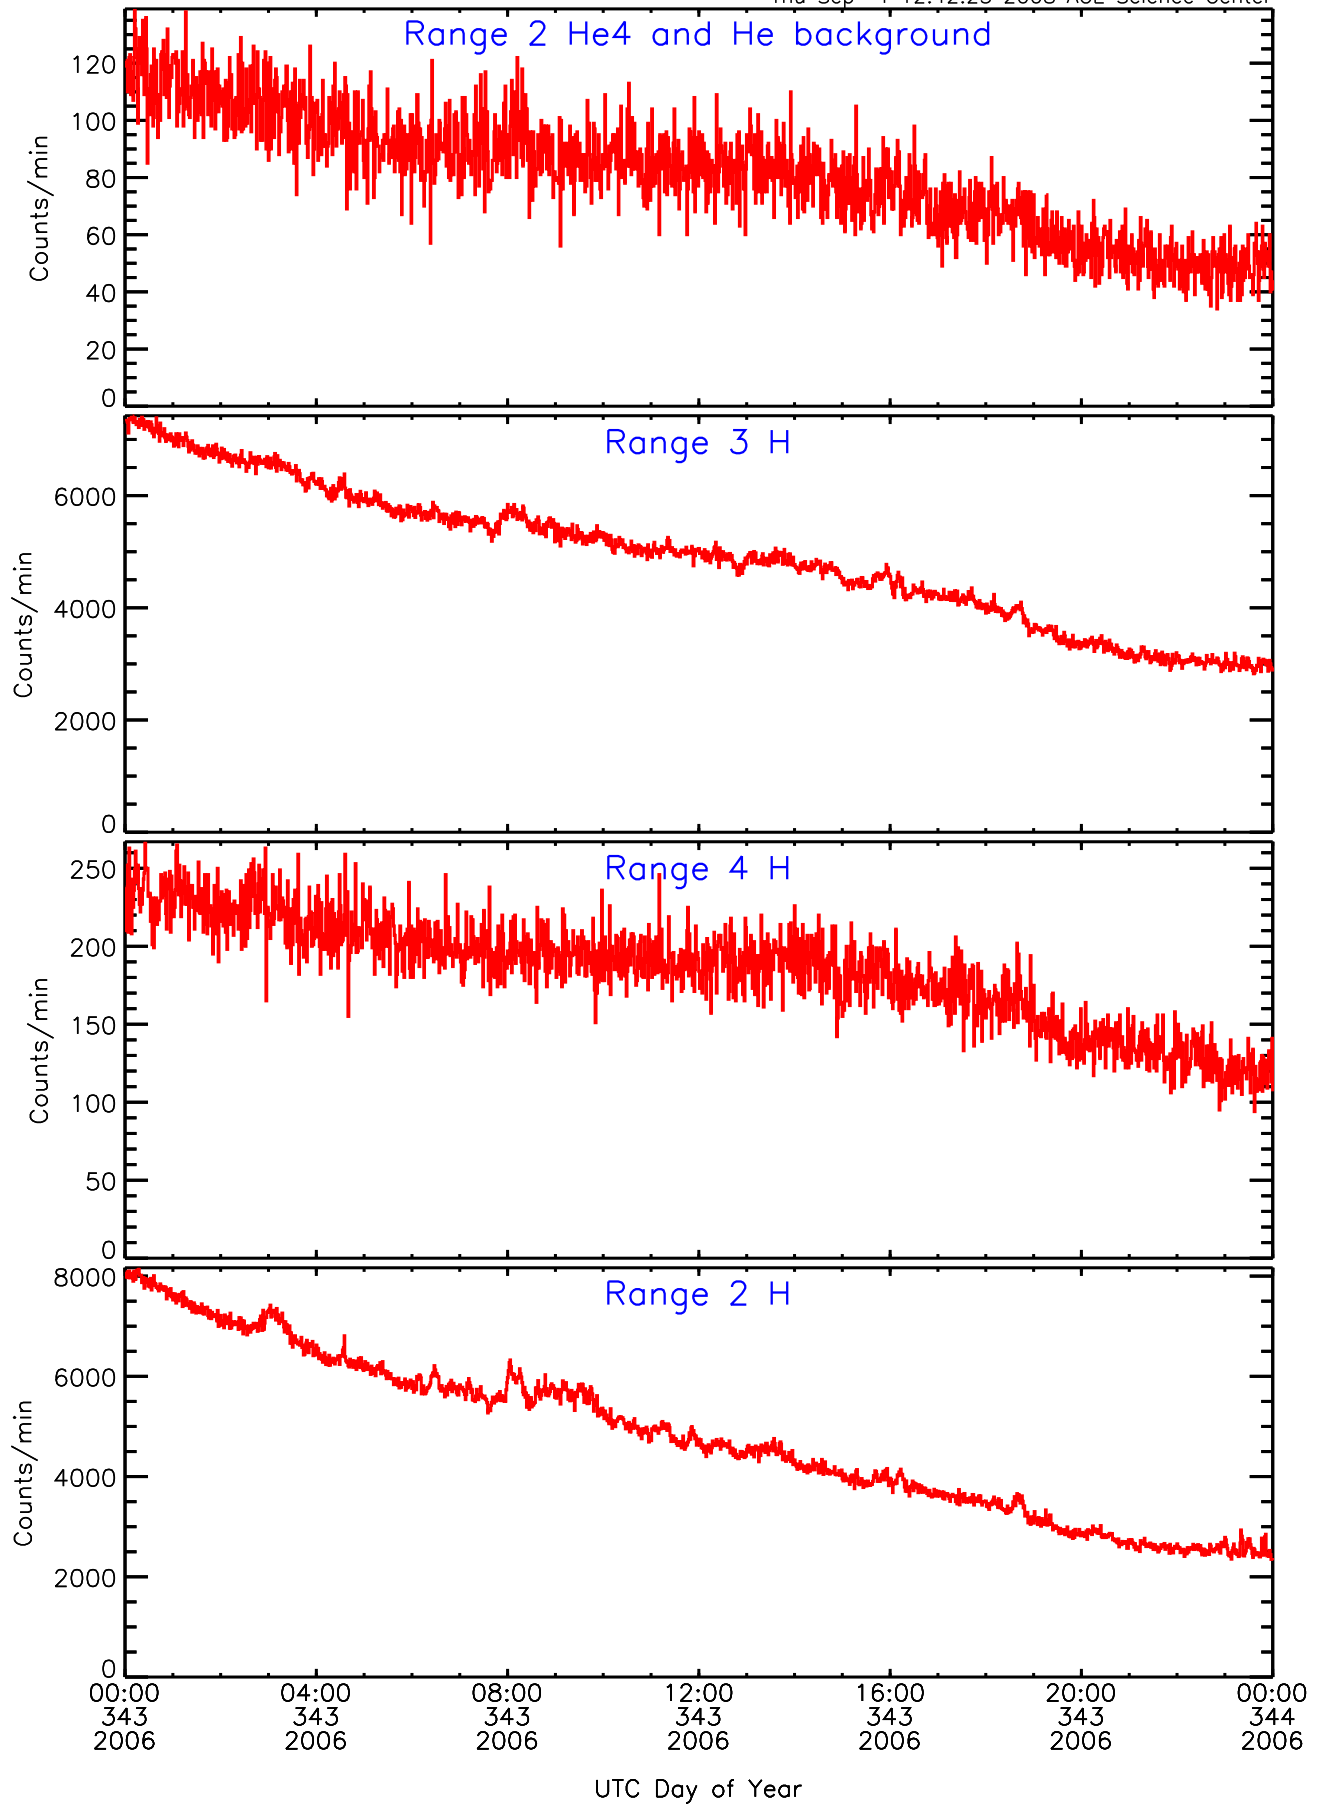

LET ahead BUFRATES Data for 2006-343

Thu Sep 4 12:42:23 2008 ACE Science Center