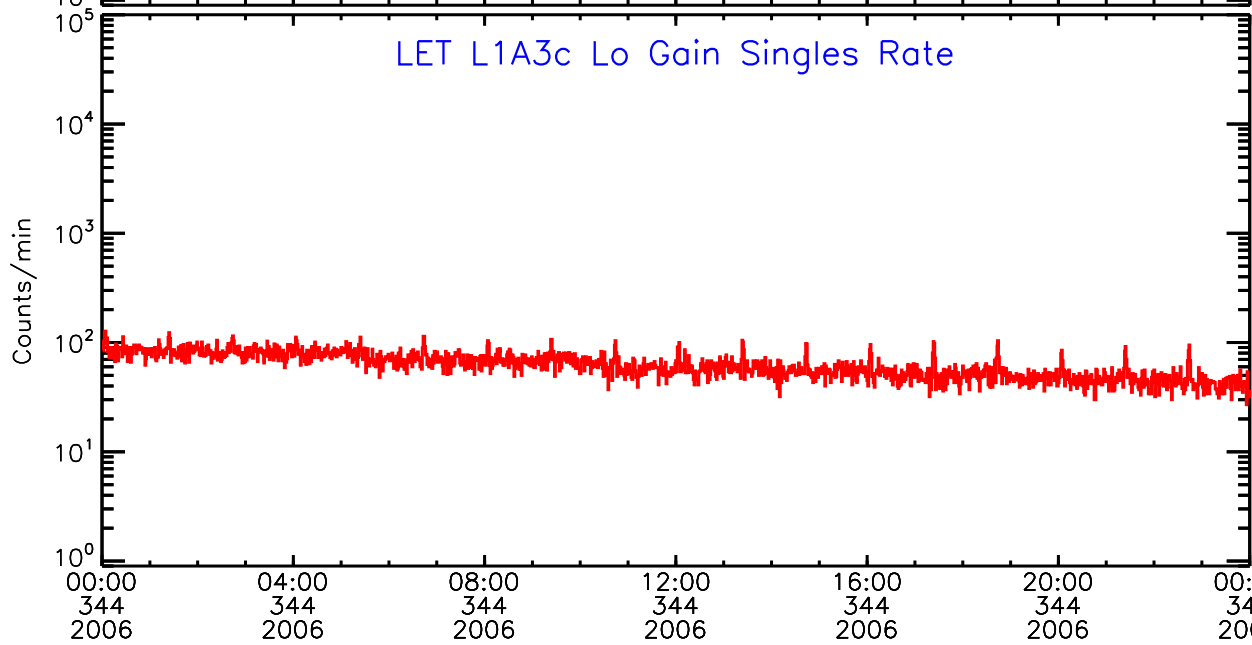

LET ahead Lo-Gain SINGLES RATES Data for 2006-344

Thu Sep 4 12:47:09 2008 ACE Science Center

UTC Day of Year