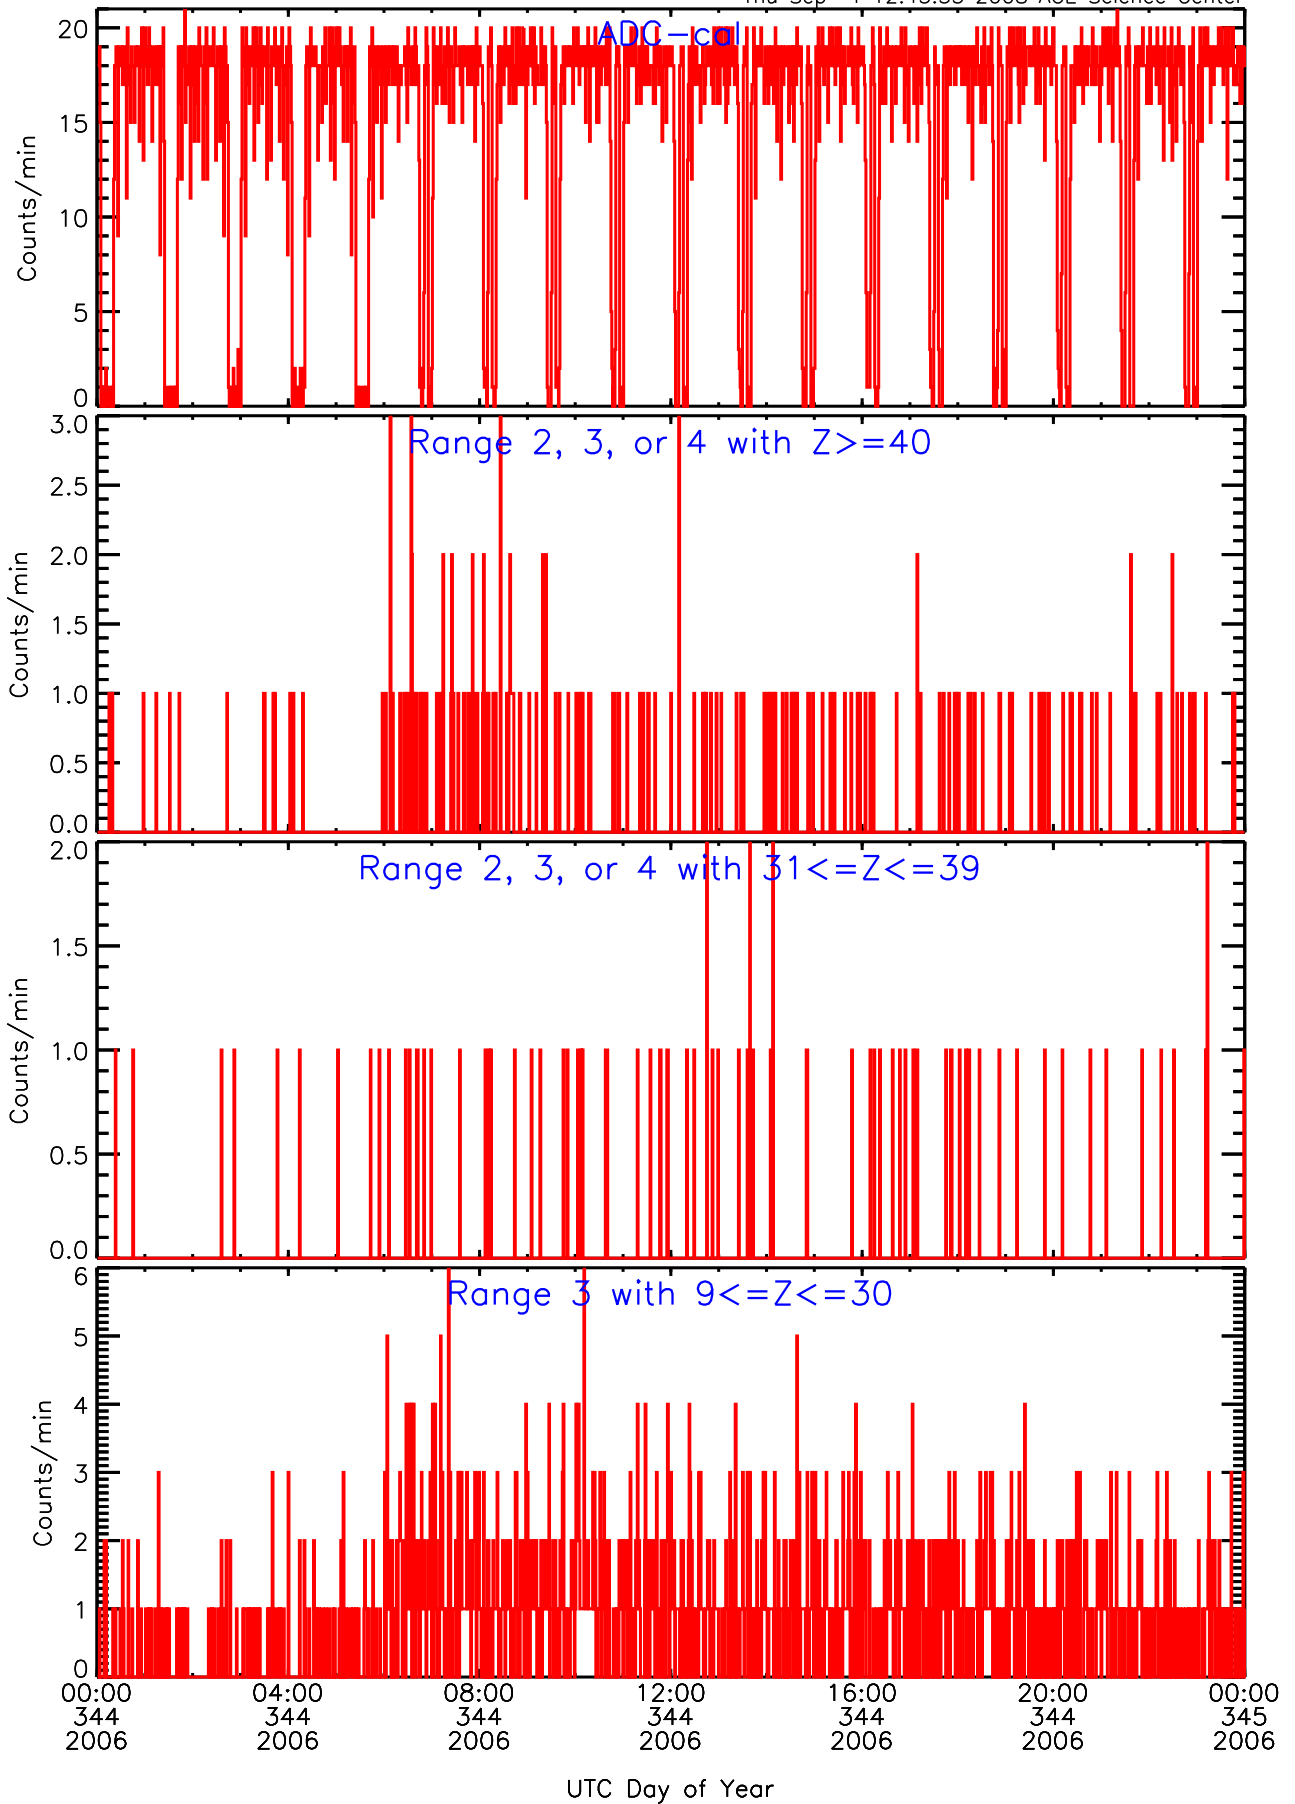

LET ahead Livetime/Trigger Data for 2006-344

Thu Sep 4 12:45:53 2008 ACE Science Center

LET ahead EVPRATES Data for 2006-344

Thu Sep 4 12:45:19 2008 ACE Science Center

LET ahead EVPRATES Data for 2006-344

Thu Sep 4 12:45:19 2008 ACE Science Center

LET ahead EVPRATES Data for 2006-344

Thu Sep 4 12:45:19 2008 ACE Science Center

LET ahead EVPRATES Data for 2006-344

Thu Sep 4 12:45:20 2008 ACE Science Center

LET ahead BUFRATES Data for 2006-344

Thu Sep 4 12:45:35 2008 ACE Science Center

LET ahead BUFRATES Data for 2006-344

Thu Sep 4 12:45:35 2008 ACE Science Center

LET ahead BUFRATES Data for 2006-344

Thu Sep 4 12:45:35 2008 ACE Science Center

LET ahead BUFRATES Data for 2006-344

Thu Sep 4 12:45:36 2008 ACE Science Center

LET ahead BUFRATES Data for 2006-344

Thu Sep 4 12:45:36 2008 ACE Science Center

LET ahead BUFRATES Data for 2006-344

Thu Sep 4 12:45:36 2008 ACE Science Center

LET ahead BUFRATES Data for 2006-344