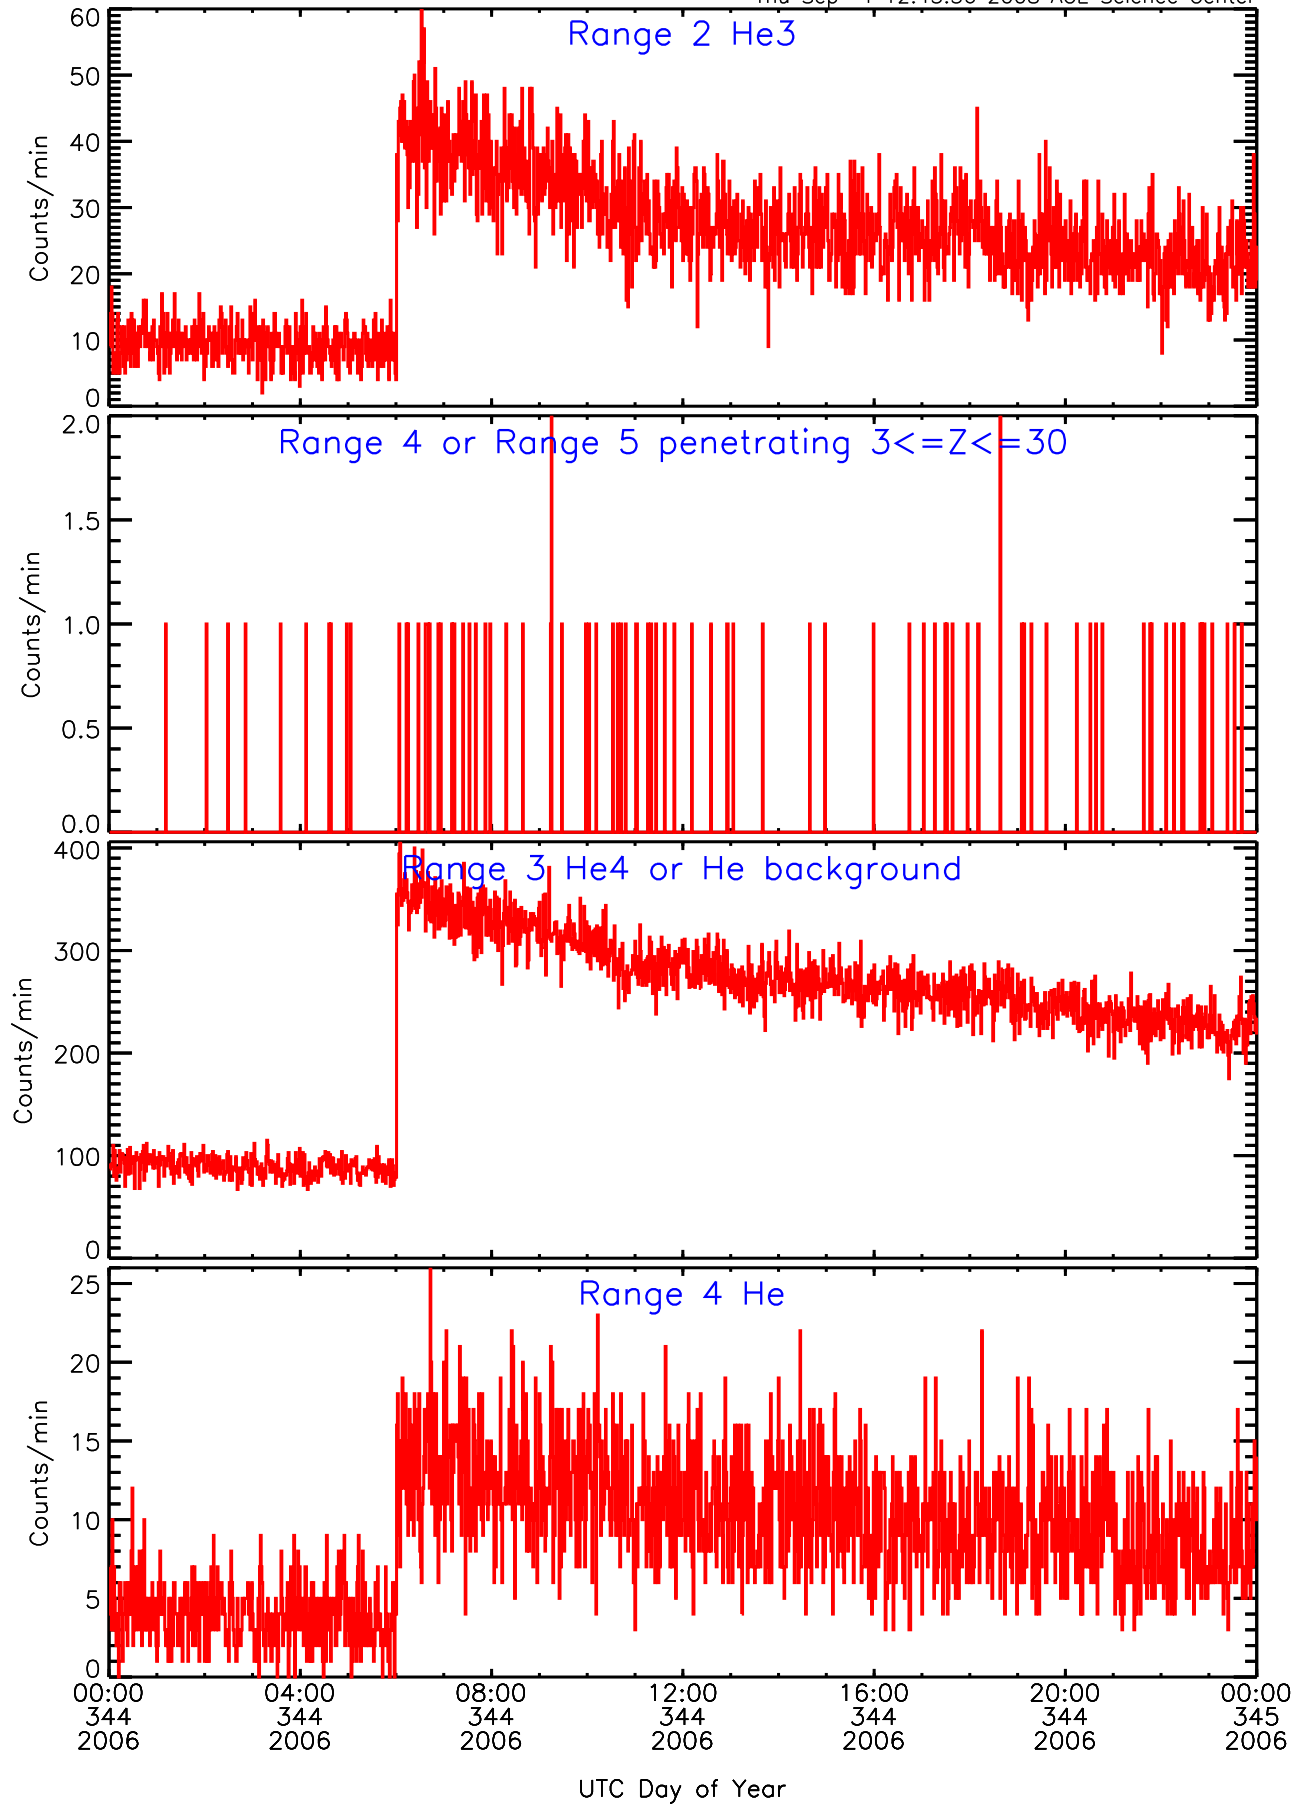

LET ahead Livetime/Trigger Data for 2006-344

Thu Sep 4 12:45:53 2008 ACE Science Center

LET ahead EVPRATES Data for 2006-344

Thu Sep 4 12:45:19 2008 ACE Science Center

LET ahead EVPRATES Data for 2006-344

Thu Sep 4 12:45:19 2008 ACE Science Center

LET ahead EVPRATES Data for 2006-344

Thu Sep 4 12:45:19 2008 ACE Science Center

LET ahead EVPRATES Data for 2006-344

Thu Sep 4 12:45:20 2008 ACE Science Center

LET ahead BUFRATES Data for 2006-344

Thu Sep 4 12:45:35 2008 ACE Science Center

LET ahead BUFRATES Data for 2006-344

Thu Sep 4 12:45:35 2008 ACE Science Center

LET ahead BUFRATES Data for 2006-344

Thu Sep 4 12:45:35 2008 ACE Science Center

LET ahead BUFRATES Data for 2006-344

Thu Sep 4 12:45:36 2008 ACE Science Center

LET ahead BUFRATES Data for 2006-344

Thu Sep 4 12:45:36 2008 ACE Science Center

LET ahead BUFRATES Data for 2006-344

Thu Sep 4 12:45:36 2008 ACE Science Center

LET ahead BUFRATES Data for 2006-344