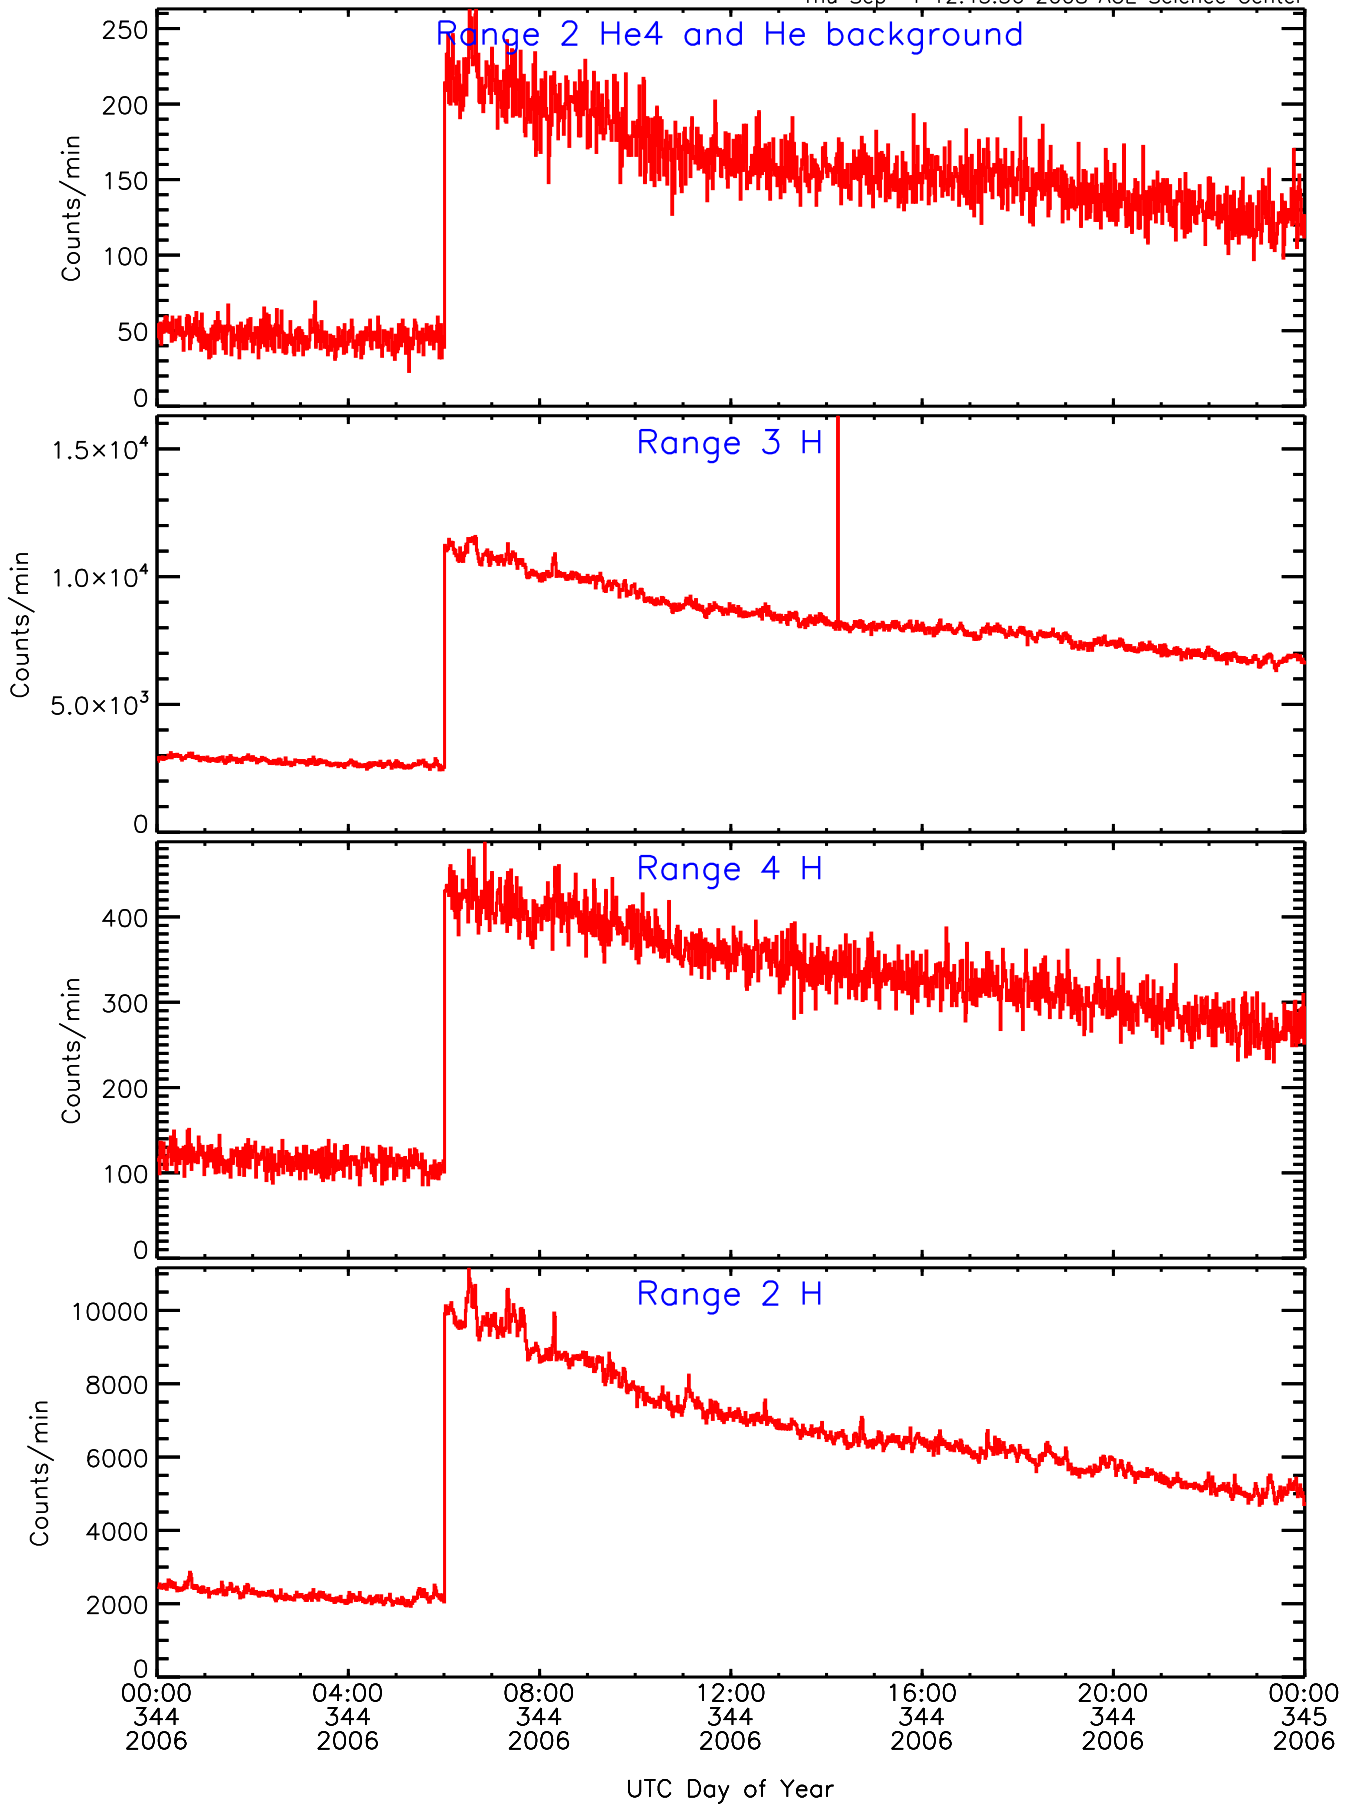

Thu Sep 4 12:45:35 2008 ACE Science Center

LET ahead BUFRATES Data for 2006-344

Thu Sep 4 12:45:35 2008 ACE Science Center

LET ahead BUFRATES Data for 2006-344

Thu Sep 4 12:45:35 2008 ACE Science Center

LET ahead BUFRATES Data for 2006-344

Thu Sep 4 12:45:36 2008 ACE Science Center

LET ahead BUFRATES Data for 2006-344

Thu Sep 4 12:45:36 2008 ACE Science Center

LET ahead BUFRATES Data for 2006-344

Thu Sep 4 12:45:36 2008 ACE Science Center

LET ahead BUFRATES Data for 2006-344