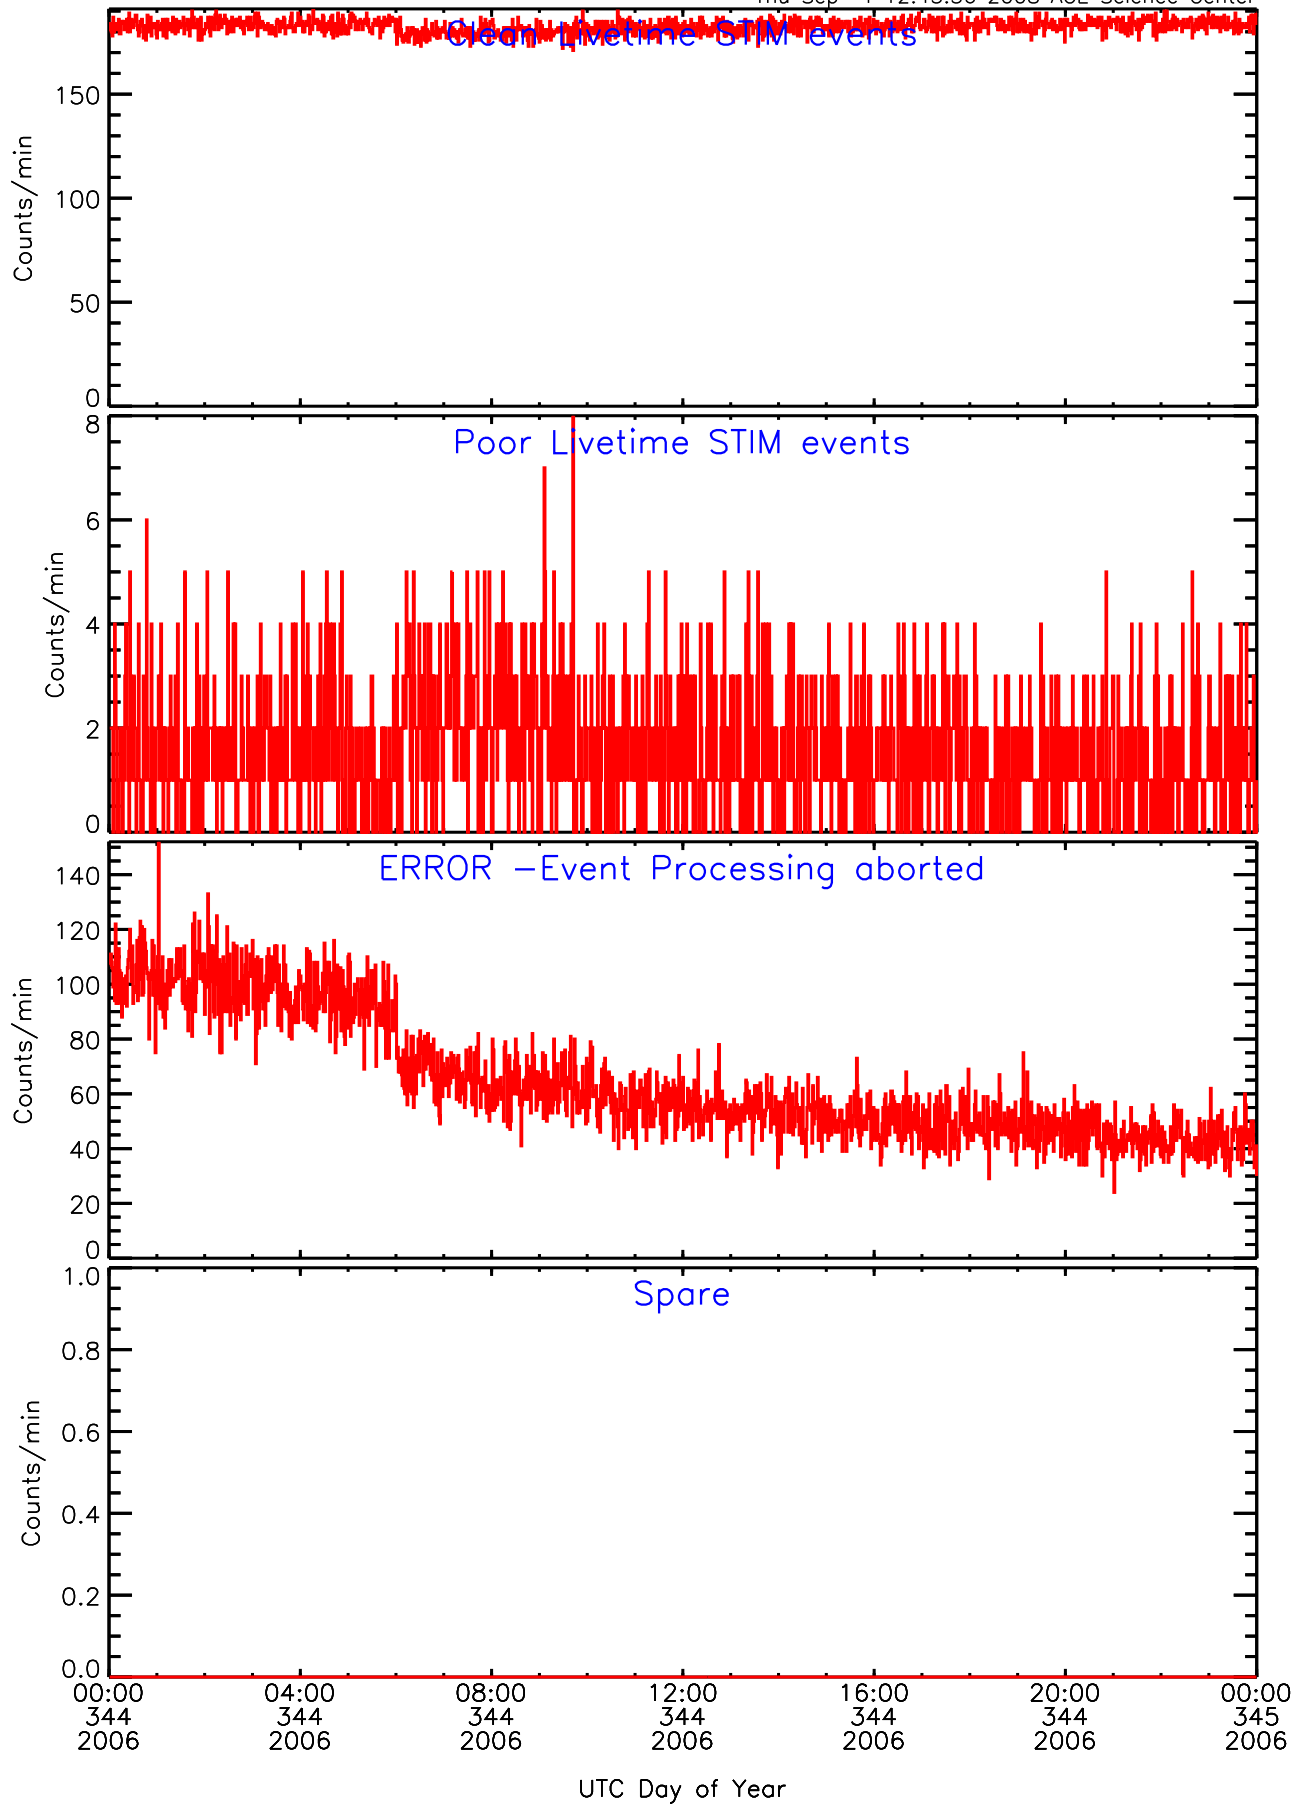

LET ahead BUFRATES Data for 2006-344

Thu Sep 4 12:45:36 2008 ACE Science Center