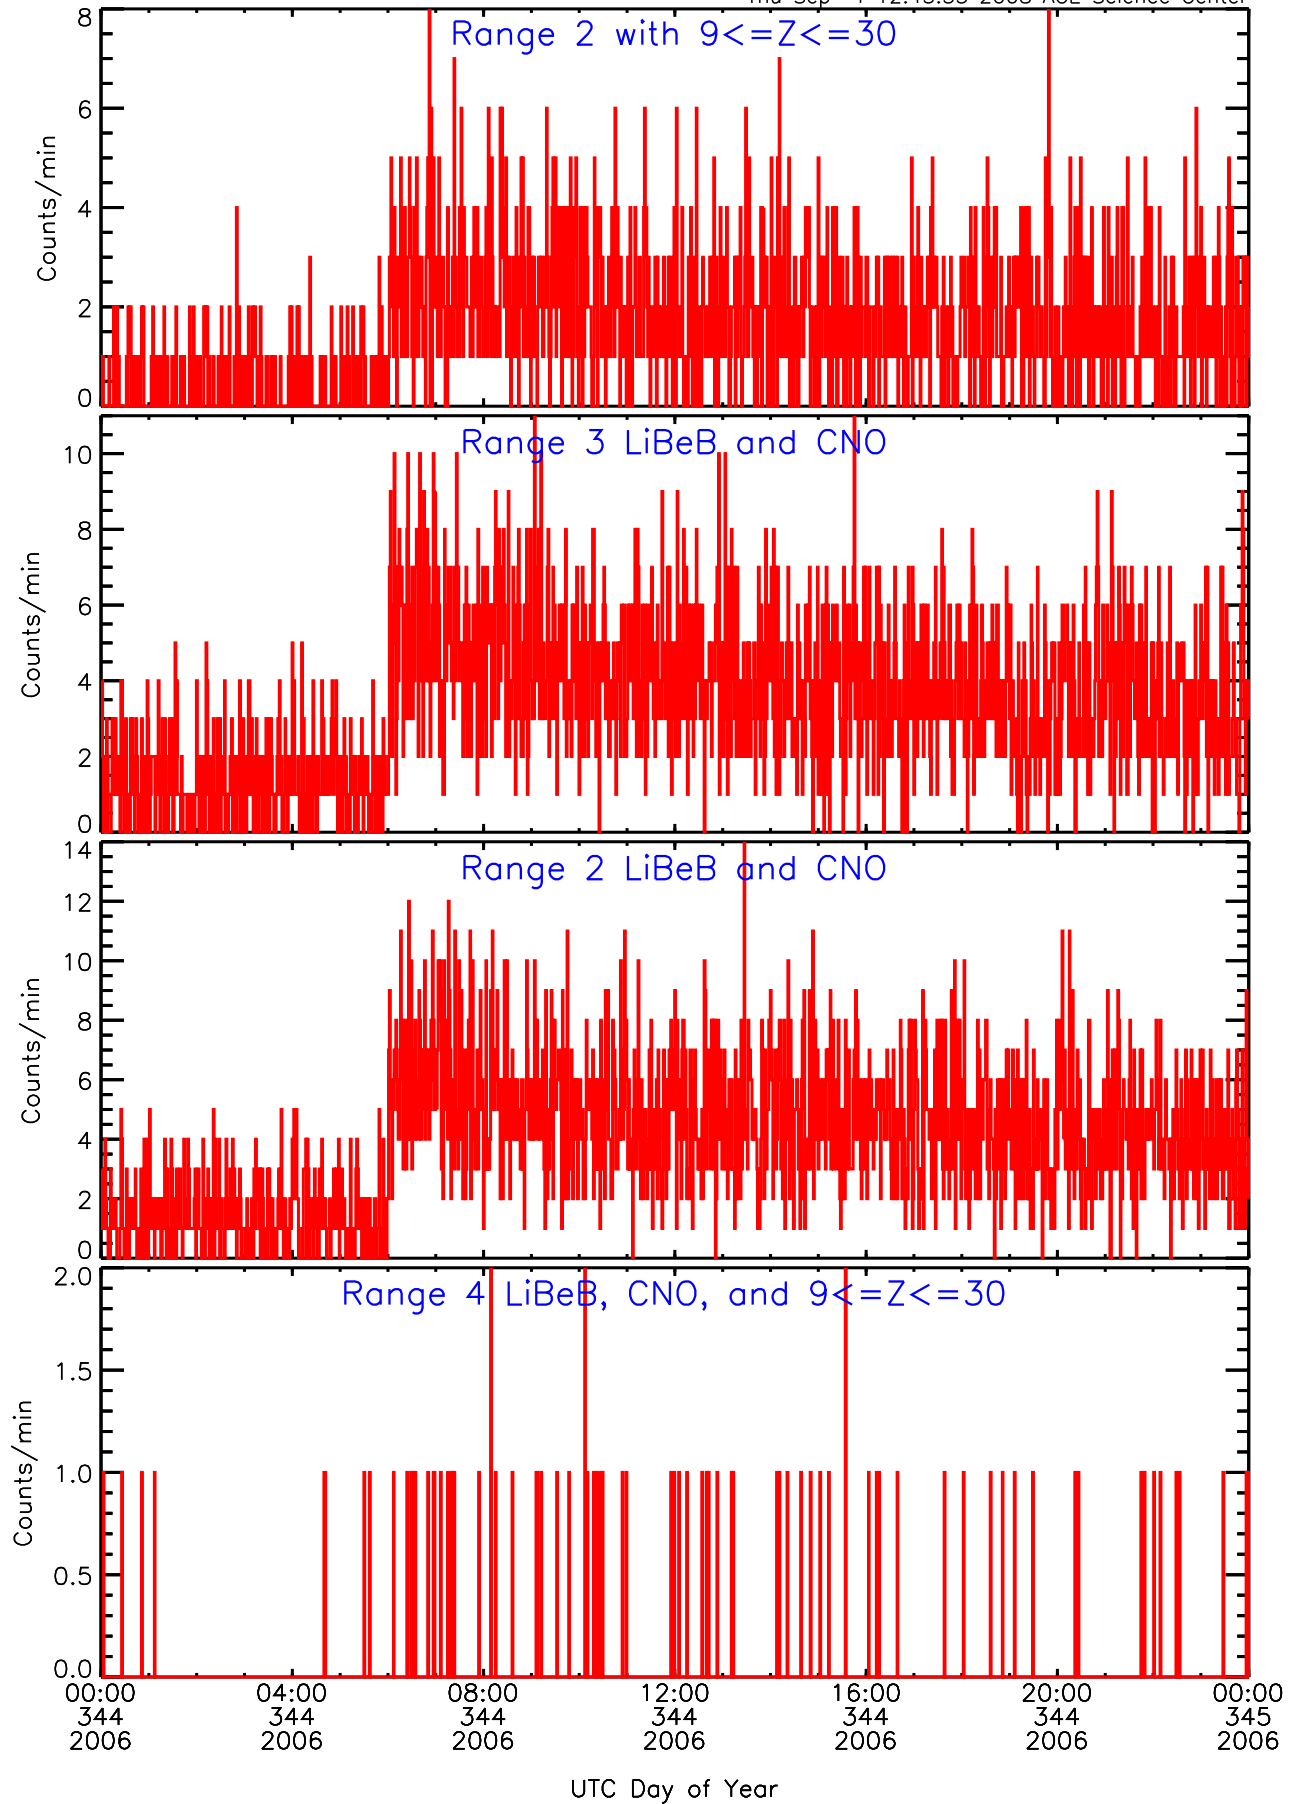

LET ahead Livetime/Trigger Data for 2006-344

Thu Sep 4 12:45:53 2008 ACE Science Center

LET ahead EVPRATES Data for 2006-344

Thu Sep 4 12:45:19 2008 ACE Science Center

LET ahead EVPRATES Data for 2006-344

Thu Sep 4 12:45:19 2008 ACE Science Center

LET ahead EVPRATES Data for 2006-344

Thu Sep 4 12:45:19 2008 ACE Science Center

LET ahead EVPRATES Data for 2006-344

Thu Sep 4 12:45:20 2008 ACE Science Center

LET ahead BUFRATES Data for 2006-344

Thu Sep 4 12:45:35 2008 ACE Science Center

LET ahead BUFRATES Data for 2006-344

Thu Sep 4 12:45:35 2008 ACE Science Center

LET ahead BUFRATES Data for 2006-344

Thu Sep 4 12:45:35 2008 ACE Science Center

LET ahead BUFRATES Data for 2006-344

Thu Sep 4 12:45:36 2008 ACE Science Center

LET ahead BUFRATES Data for 2006-344

Thu Sep 4 12:45:36 2008 ACE Science Center

LET ahead BUFRATES Data for 2006-344

Thu Sep 4 12:45:36 2008 ACE Science Center

LET ahead BUFRATES Data for 2006-344