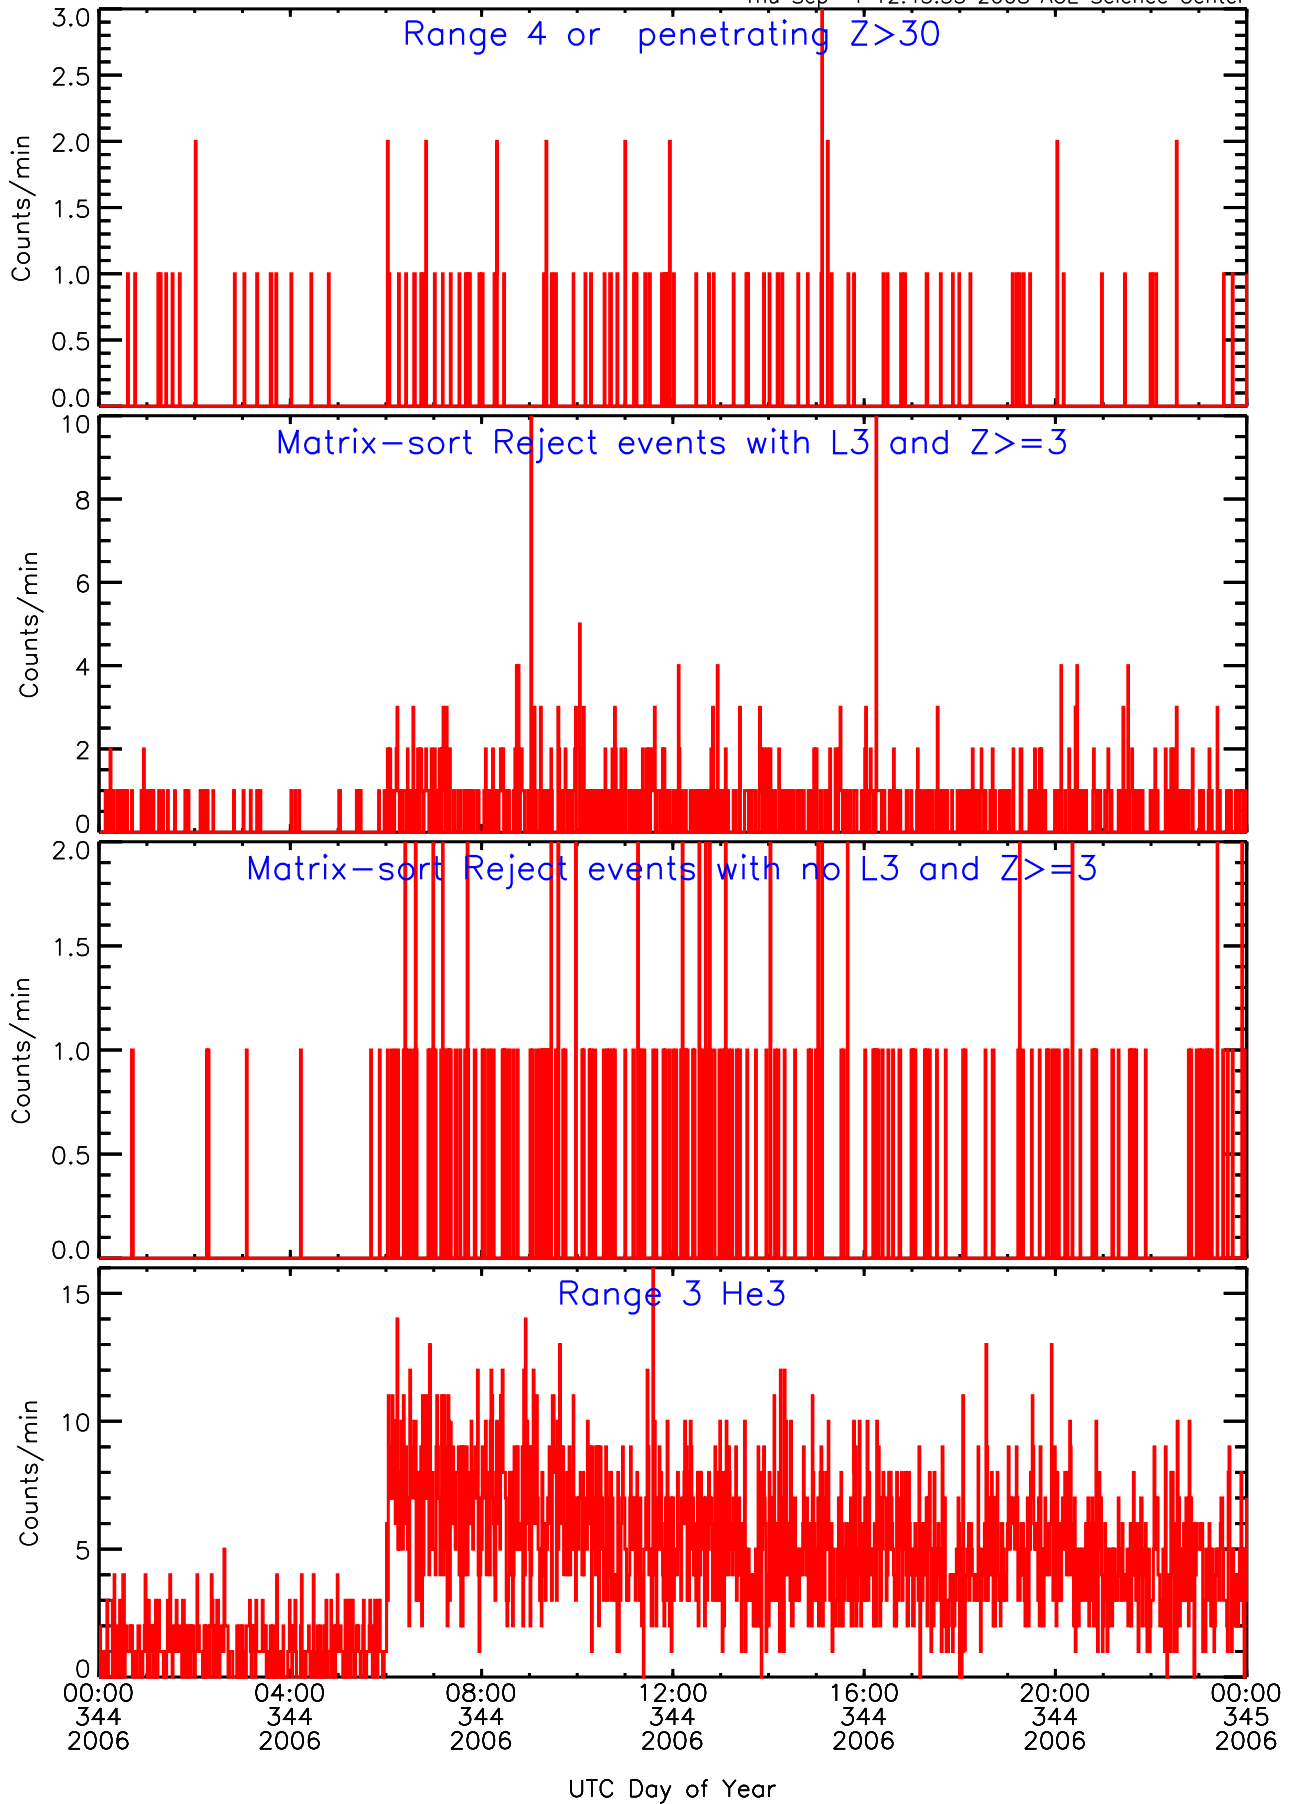

LET ahead Livetime/Trigger Data for 2006-344

Thu Sep 4 12:45:53 2008 ACE Science Center

LET ahead EVPRATES Data for 2006-344

Thu Sep 4 12:45:19 2008 ACE Science Center

LET ahead EVPRATES Data for 2006-344

Thu Sep 4 12:45:19 2008 ACE Science Center

LET ahead EVPRATES Data for 2006-344

Thu Sep 4 12:45:19 2008 ACE Science Center

LET ahead EVPRATES Data for 2006-344

Thu Sep 4 12:45:20 2008 ACE Science Center

LET ahead BUFRATES Data for 2006-344

Thu Sep 4 12:45:35 2008 ACE Science Center

LET ahead BUFRATES Data for 2006-344

Thu Sep 4 12:45:35 2008 ACE Science Center

LET ahead BUFRATES Data for 2006-344

Thu Sep 4 12:45:35 2008 ACE Science Center

LET ahead BUFRATES Data for 2006-344

Thu Sep 4 12:45:36 2008 ACE Science Center

LET ahead BUFRATES Data for 2006-344

Thu Sep 4 12:45:36 2008 ACE Science Center

LET ahead BUFRATES Data for 2006-344

Thu Sep 4 12:45:36 2008 ACE Science Center

LET ahead BUFRATES Data for 2006-344