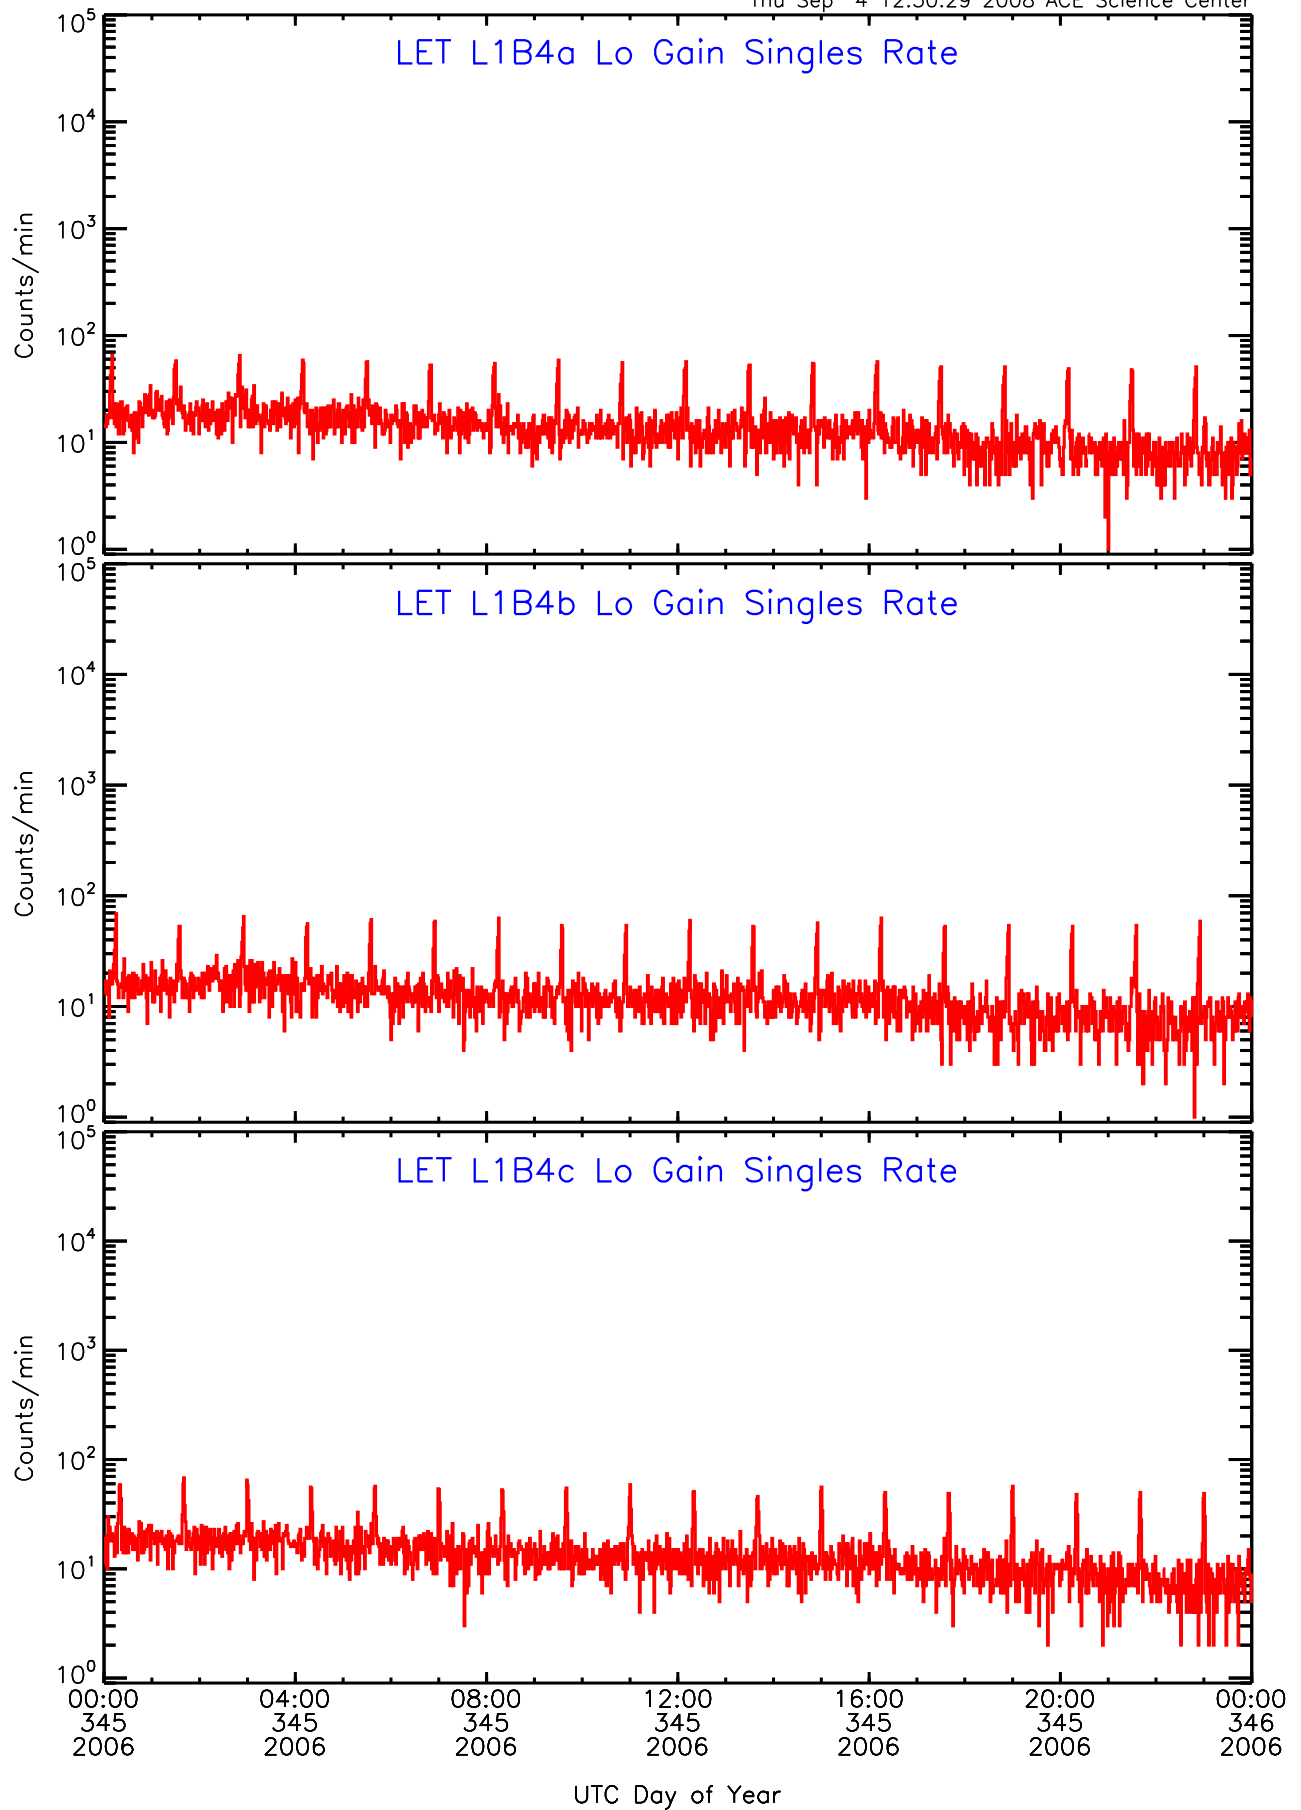

Thu Sep 4 12:50:28 2008 ACE Science Center

LET ahead Lo-Gain SINGLES RATES Data for 2006-345

Thu Sep 4 12:50:28 2008 ACE Science Center

LET ahead Lo-Gain SINGLES RATES Data for 2006-345

Thu Sep 4 12:50:29 2008 ACE Science Center