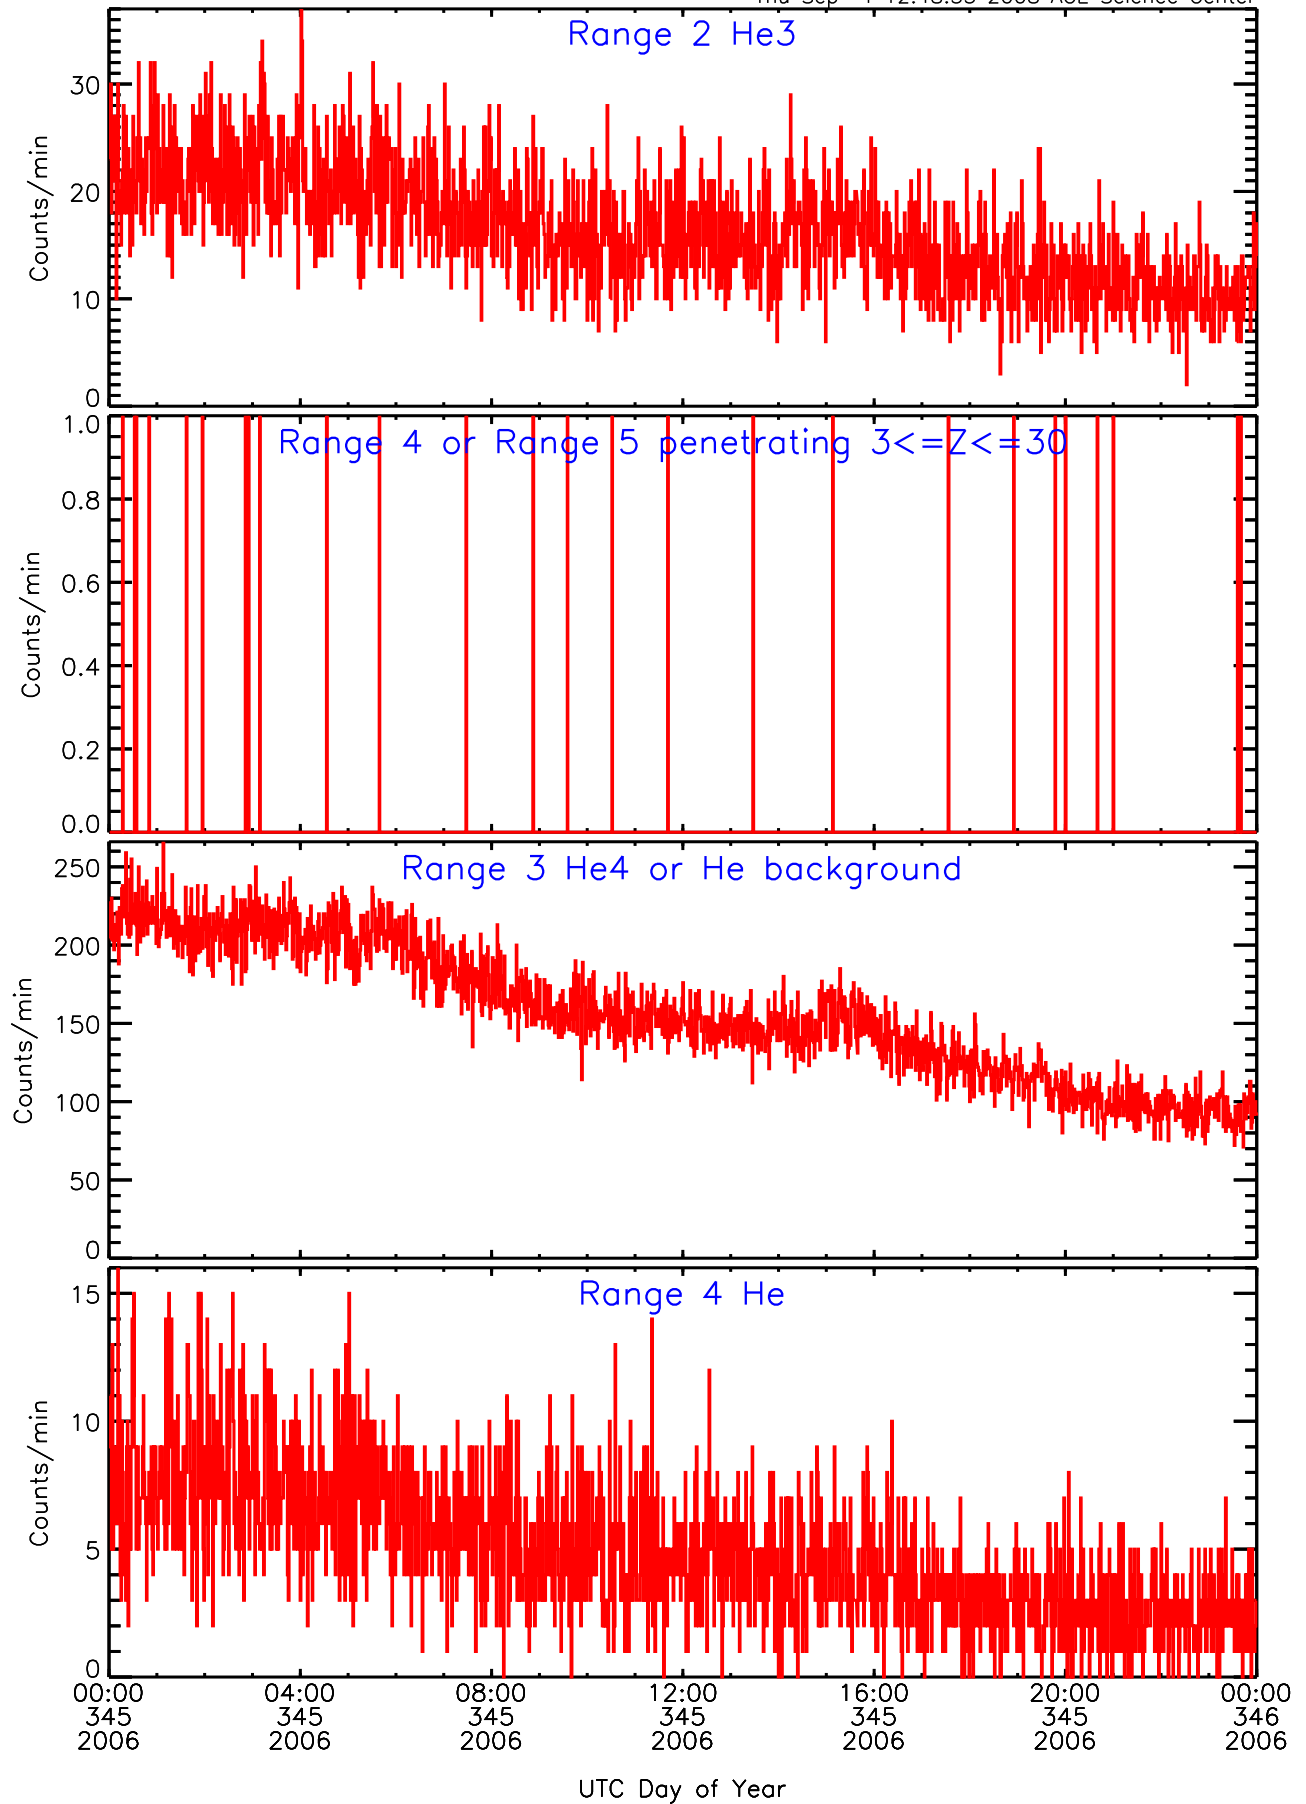

LET ahead Livetime/Trigger Data for 2006-345

Thu Sep 4 12:49:09 2008 ACE Science Center

LET ahead EVPRATES Data for 2006-345

Thu Sep 4 12:48:37 2008 ACE Science Center

LET ahead EVPRATES Data for 2006-345

Thu Sep 4 12:48:37 2008 ACE Science Center

LET ahead EVPRATES Data for 2006-345

Thu Sep 4 12:48:37 2008 ACE Science Center

LET ahead EVPRATES Data for 2006-345

Thu Sep 4 12:48:37 2008 ACE Science Center

LET ahead BUFRATES Data for 2006-345

Thu Sep 4 12:48:52 2008 ACE Science Center

LET ahead BUFRATES Data for 2006-345

Thu Sep 4 12:48:52 2008 ACE Science Center

LET ahead BUFRATES Data for 2006-345

Thu Sep 4 12:48:53 2008 ACE Science Center

LET ahead BUFRATES Data for 2006-345

Thu Sep 4 12:48:53 2008 ACE Science Center

LET ahead BUFRATES Data for 2006-345

Thu Sep 4 12:48:53 2008 ACE Science Center

LET ahead BUFRATES Data for 2006-345

Thu Sep 4 12:48:53 2008 ACE Science Center

LET ahead BUFRATES Data for 2006-345