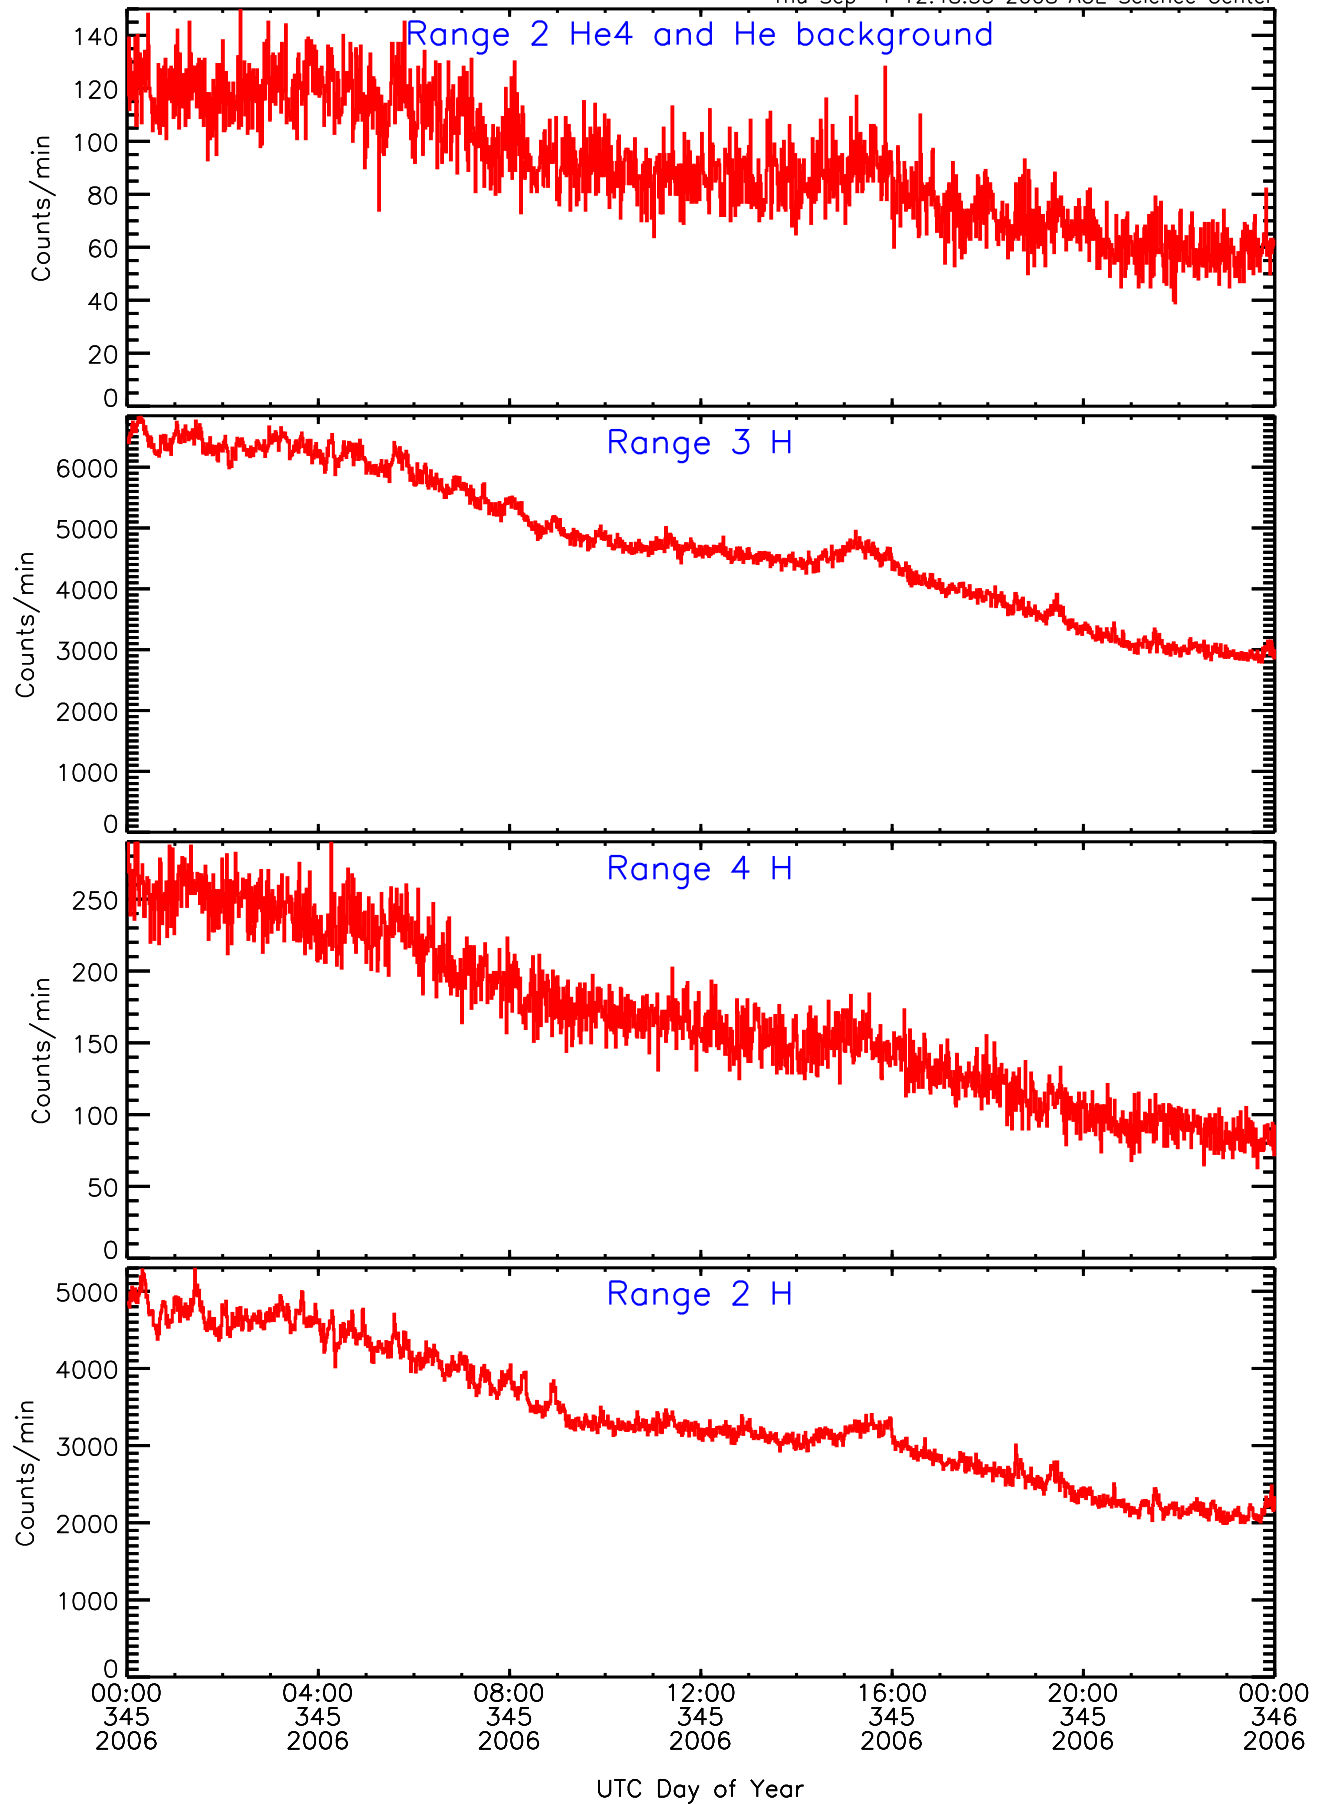

Thu Sep 4 12:48:52 2008 ACE Science Center

LET ahead BUFRATES Data for 2006-345

Thu Sep 4 12:48:52 2008 ACE Science Center

LET ahead BUFRATES Data for 2006-345

Thu Sep 4 12:48:53 2008 ACE Science Center

LET ahead BUFRATES Data for 2006-345

Thu Sep 4 12:48:53 2008 ACE Science Center

LET ahead BUFRATES Data for 2006-345

Thu Sep 4 12:48:53 2008 ACE Science Center

LET ahead BUFRATES Data for 2006-345

Thu Sep 4 12:48:53 2008 ACE Science Center

LET ahead BUFRATES Data for 2006-345