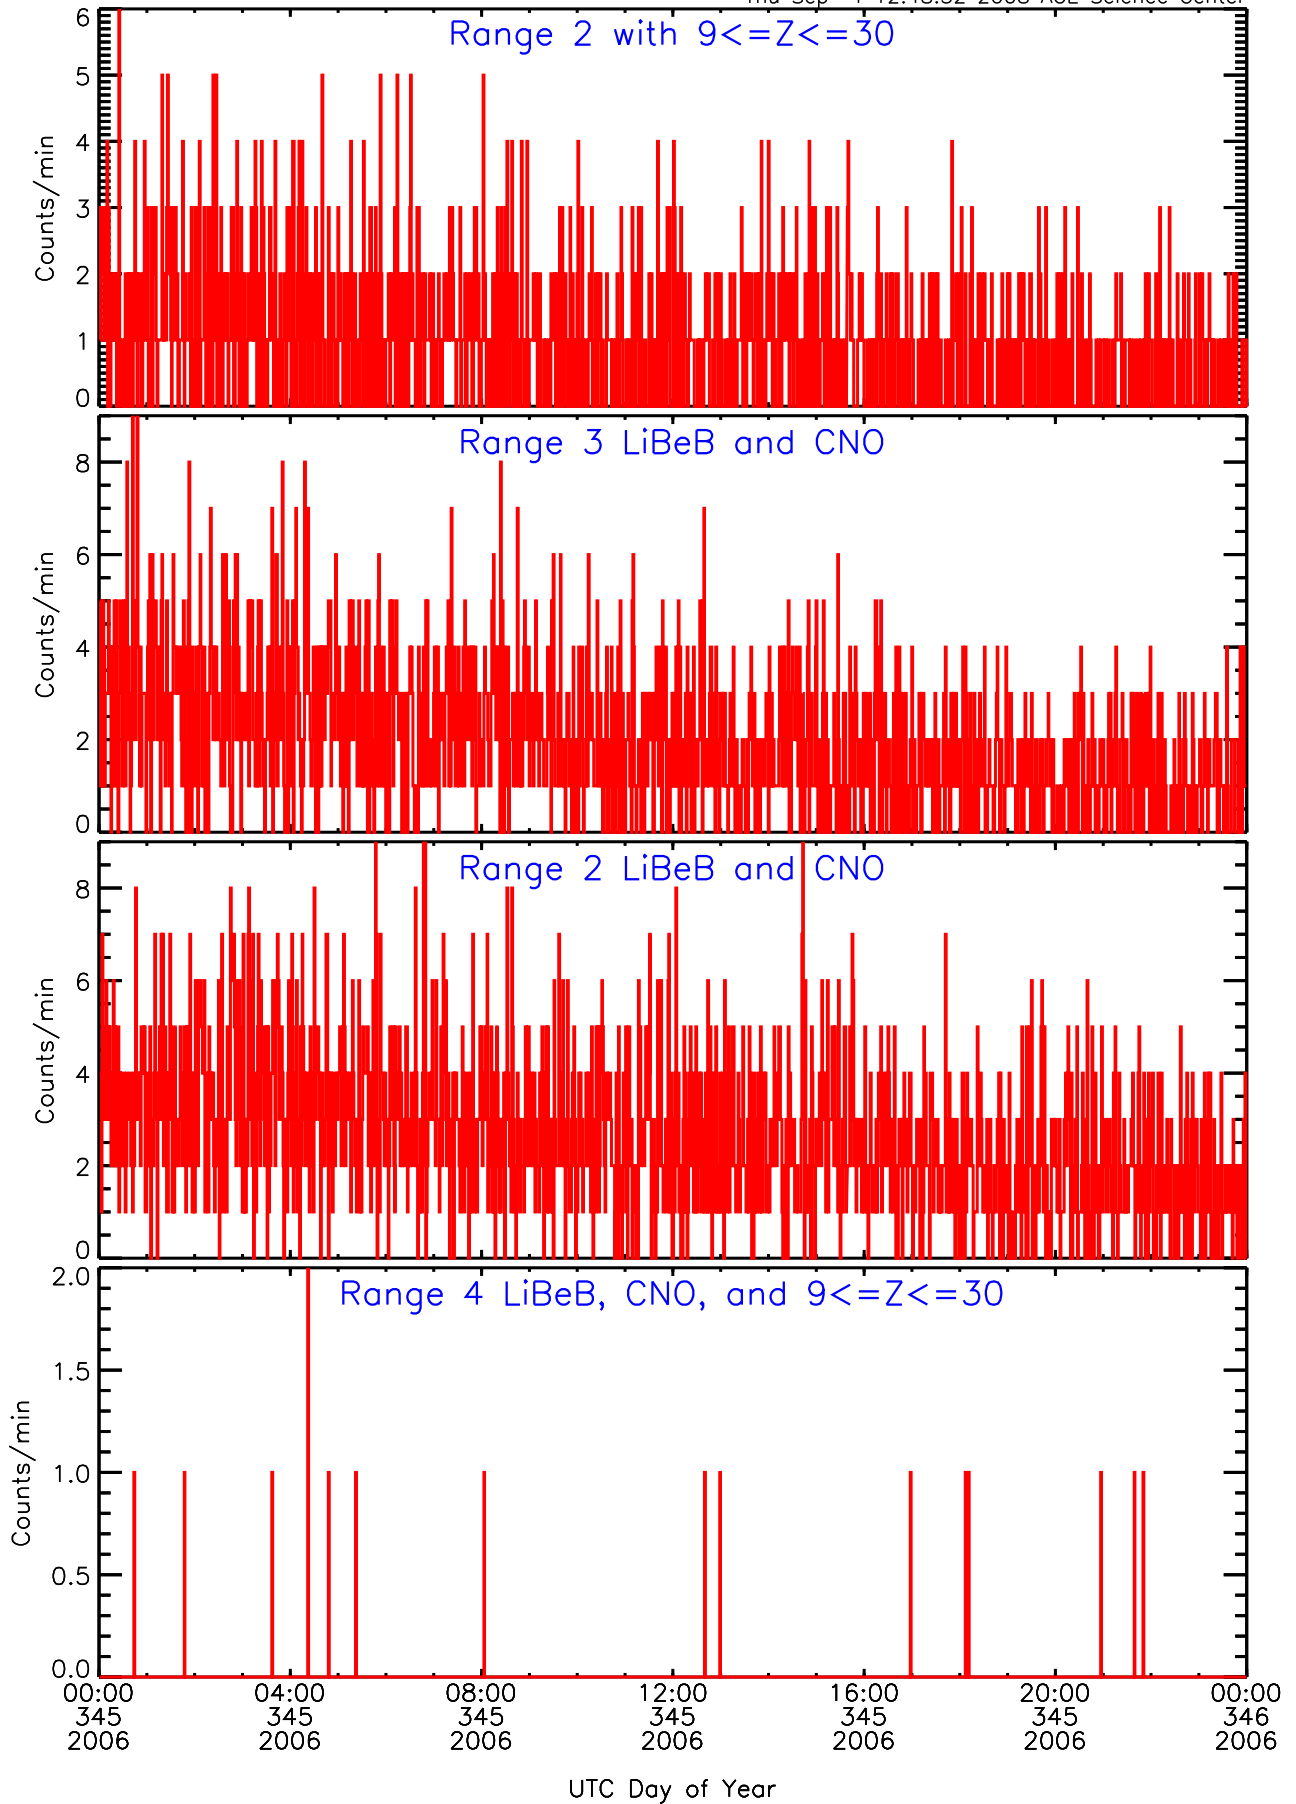

LET ahead Livetime/Trigger Data for 2006-345

Thu Sep 4 12:49:09 2008 ACE Science Center

LET ahead EVPRATES Data for 2006-345

Thu Sep 4 12:48:37 2008 ACE Science Center

LET ahead EVPRATES Data for 2006-345

Thu Sep 4 12:48:37 2008 ACE Science Center

LET ahead EVPRATES Data for 2006-345

Thu Sep 4 12:48:37 2008 ACE Science Center

LET ahead EVPRATES Data for 2006-345

Thu Sep 4 12:48:37 2008 ACE Science Center

LET ahead BUFRATES Data for 2006-345

Thu Sep 4 12:48:52 2008 ACE Science Center

LET ahead BUFRATES Data for 2006-345

Thu Sep 4 12:48:52 2008 ACE Science Center

LET ahead BUFRATES Data for 2006-345

Thu Sep 4 12:48:53 2008 ACE Science Center

LET ahead BUFRATES Data for 2006-345

Thu Sep 4 12:48:53 2008 ACE Science Center

LET ahead BUFRATES Data for 2006-345

Thu Sep 4 12:48:53 2008 ACE Science Center

LET ahead BUFRATES Data for 2006-345

Thu Sep 4 12:48:53 2008 ACE Science Center

LET ahead BUFRATES Data for 2006-345