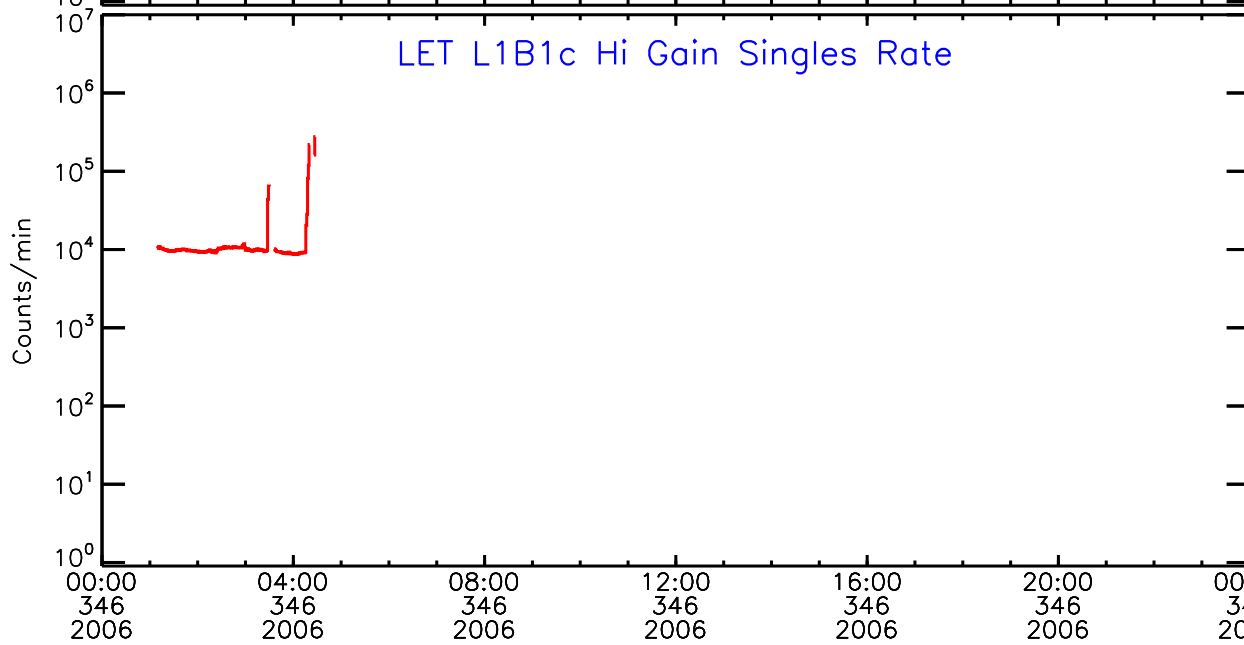

LET ahead Hi-Gain SINGLES RATES Data for 2006-346

Thu Sep 4 12:52:04 2008 ACE Science Center

UTC Day of Year