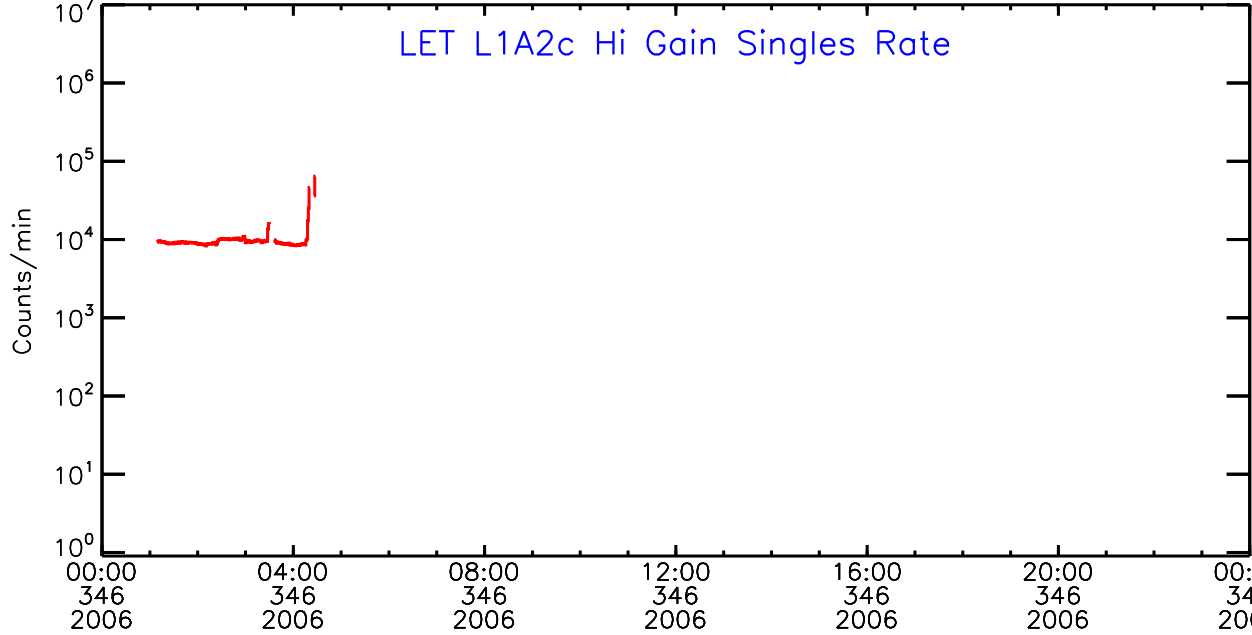

LET ahead Hi-Gain SINGLES RATES Data for 2006-346

Thu Sep 4 12:52:03 2008 ACE Science Center

UTC Day of Year