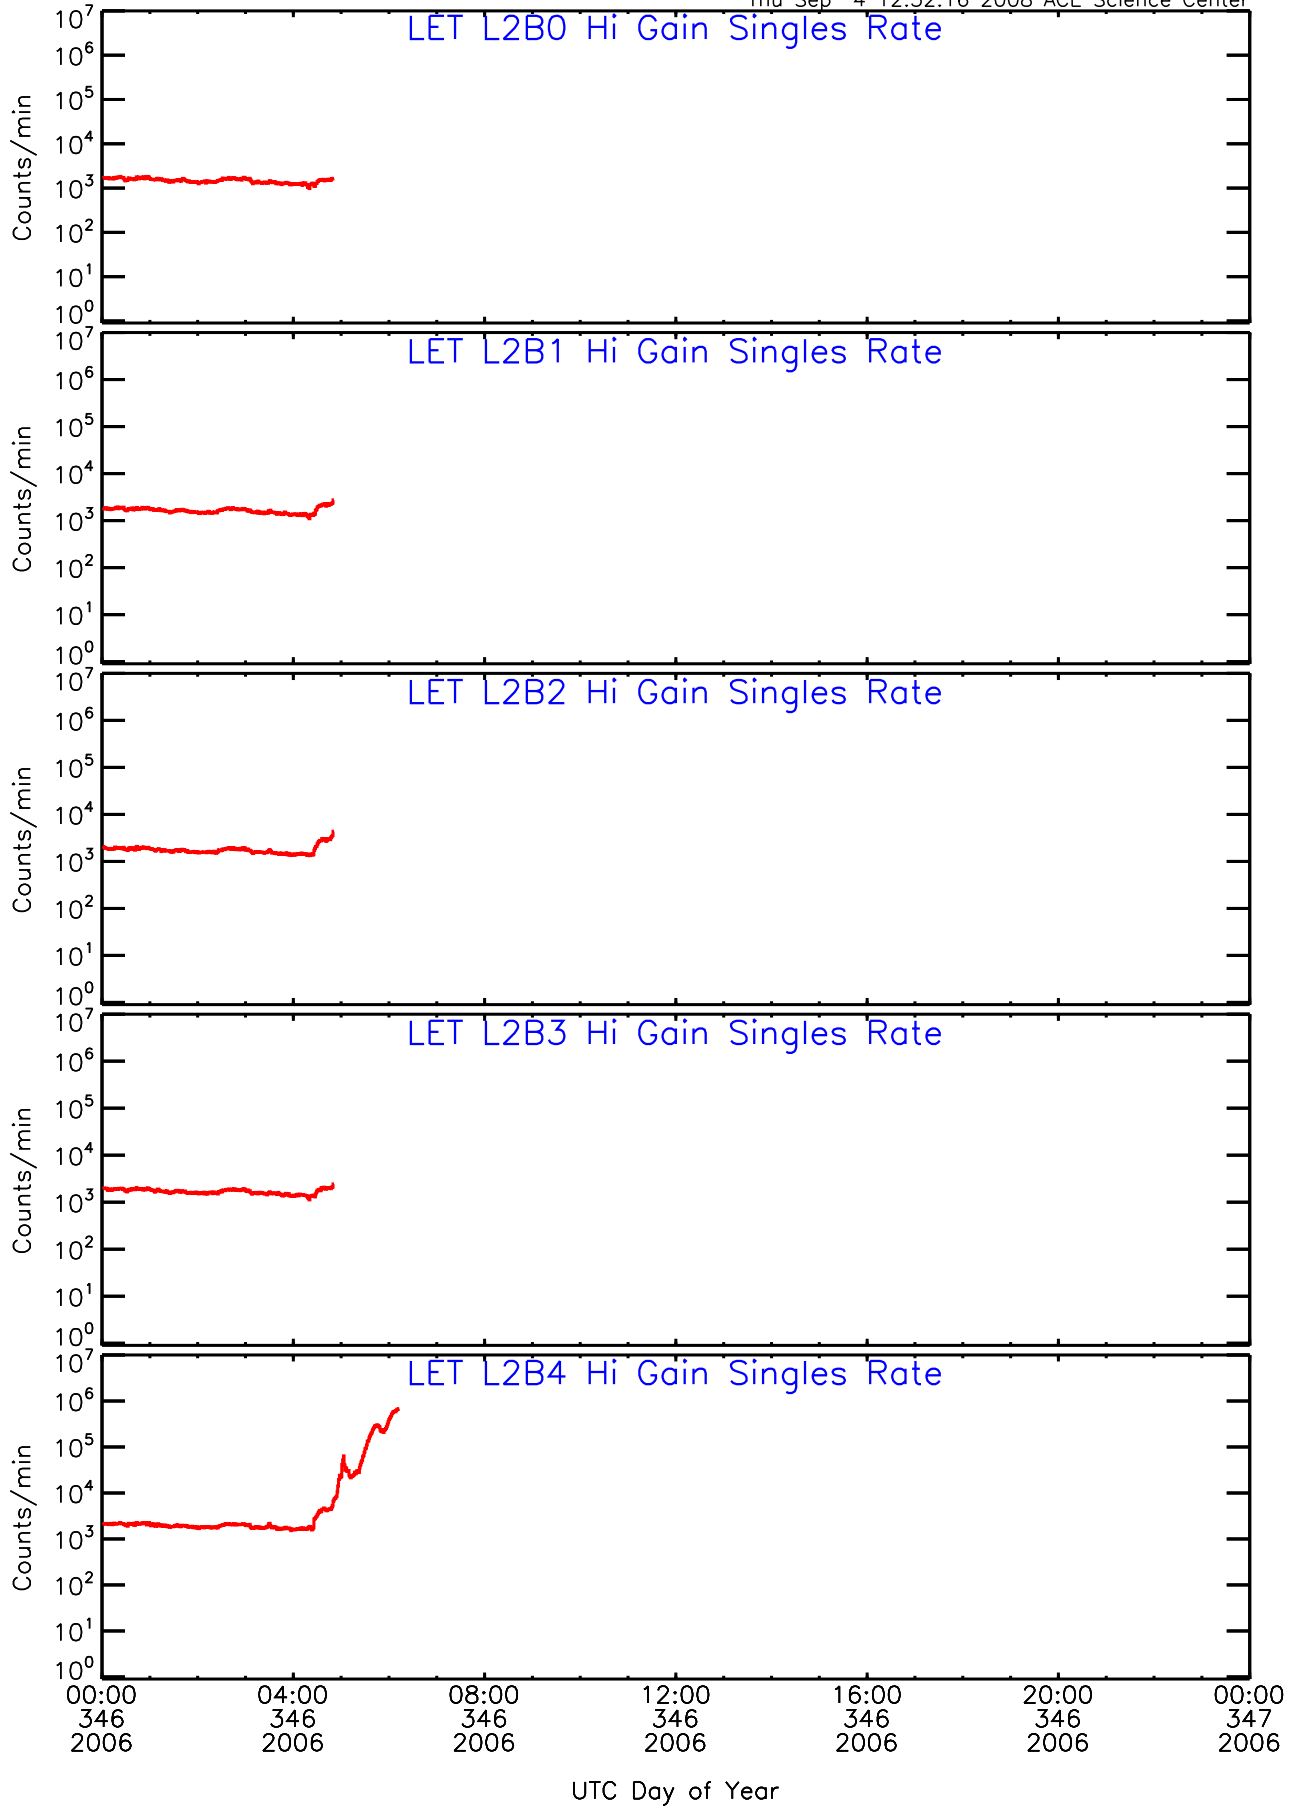

LET ahead Hi-Gain SINGLES RATES Data for 2006-346

Thu Sep 4 12:52:16 2008 ACE Science Center