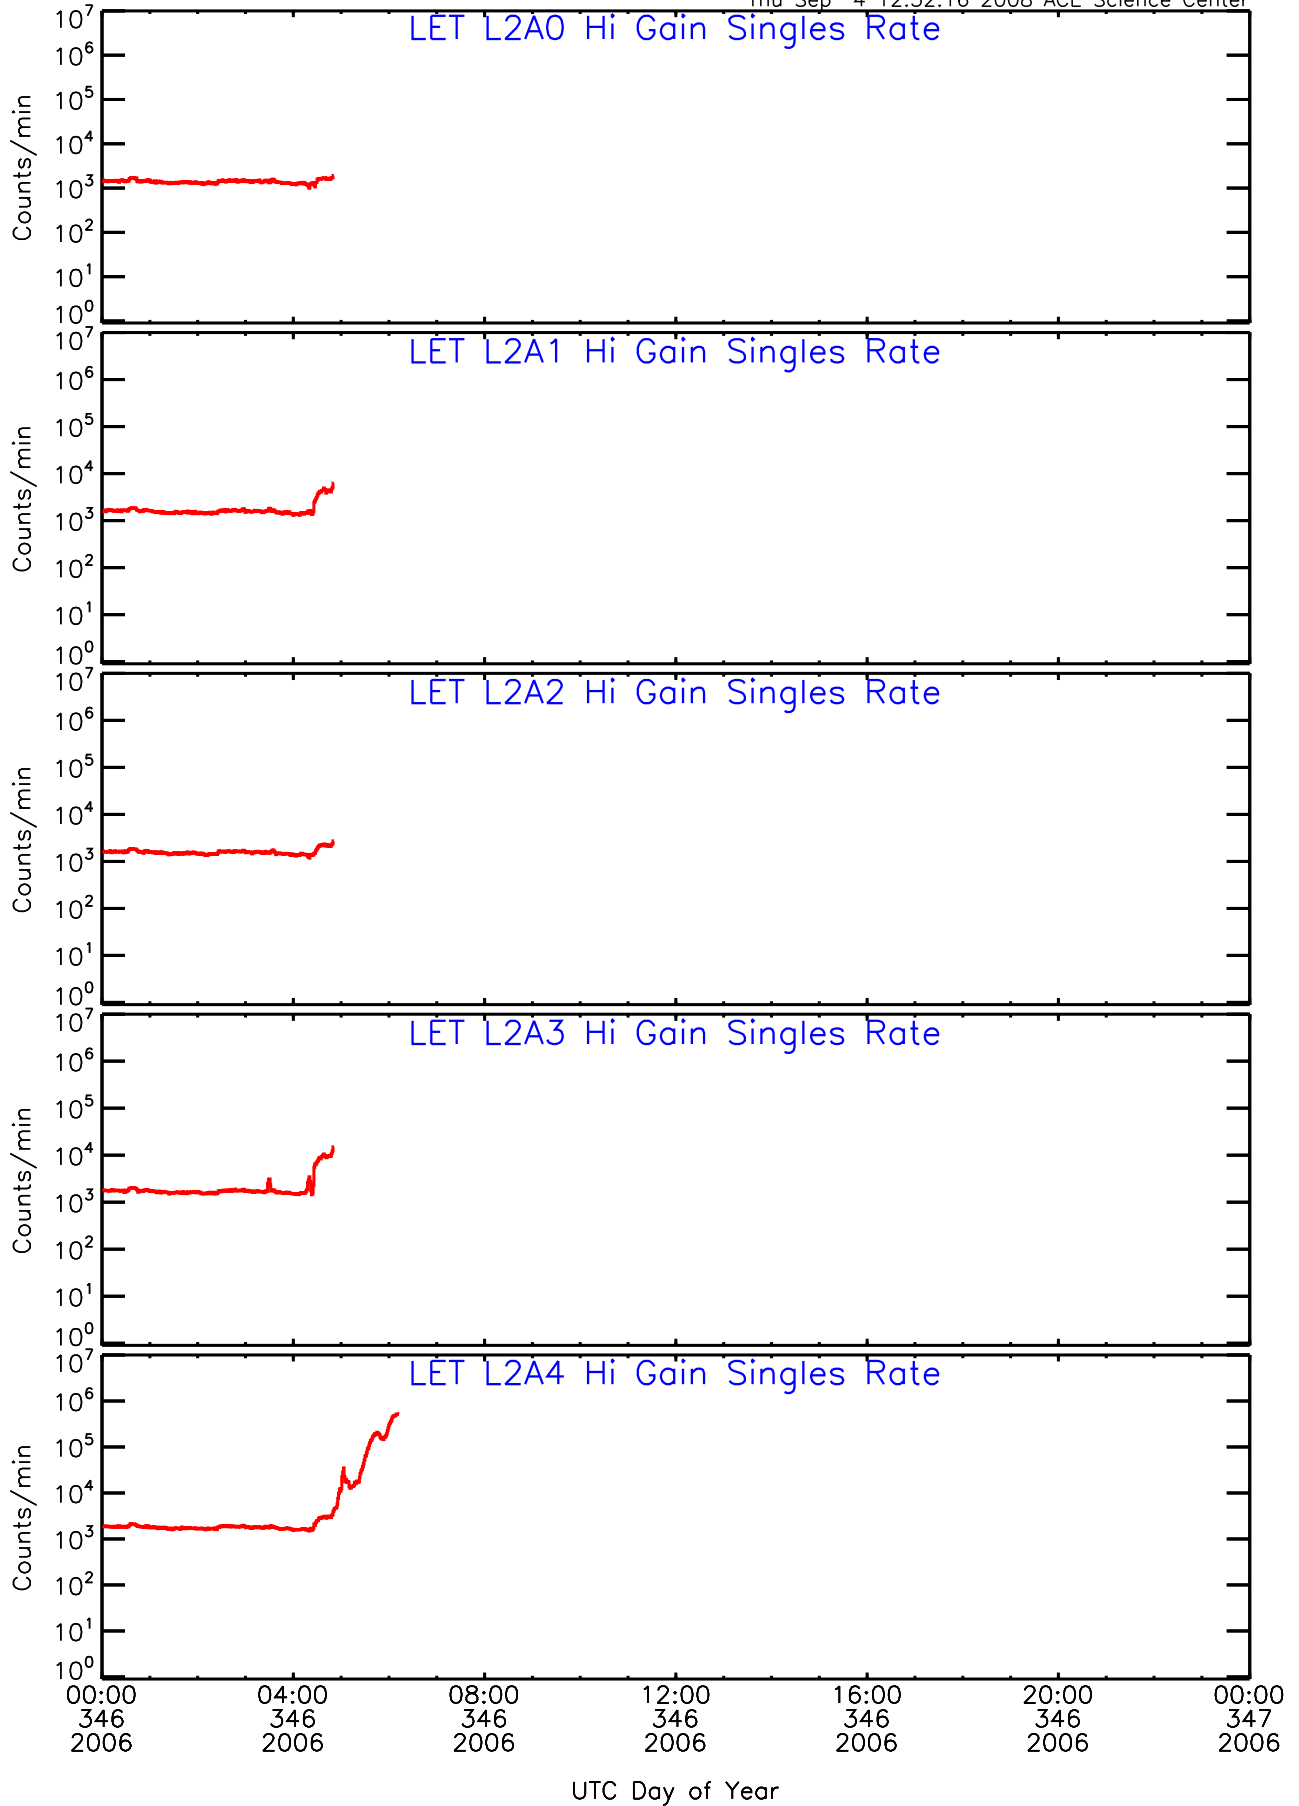

00:00 04:00 08:00 12:00 16:00 20:00 00:00
346 346 346 346 346 346 347
2006 2006 2006 2006 2006 2006 2006

UTC Day of Year

LET ahead Hi-Gain SINGLES RATES Data for 2006-346

Thu Sep 4 12:52:16 2008 ACE Science Center