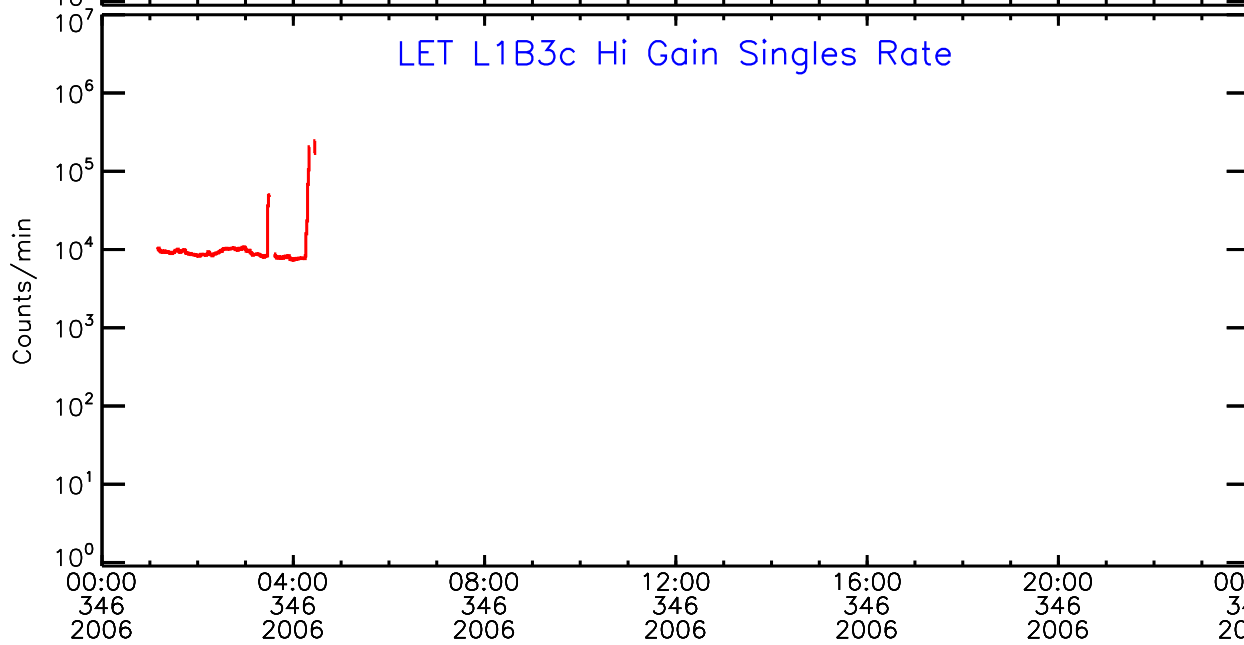

LET ahead Hi-Gain SINGLES RATES Data for 2006-346

Thu Sep 4 12:52:04 2008 ACE Science Center

UTC Day of Year