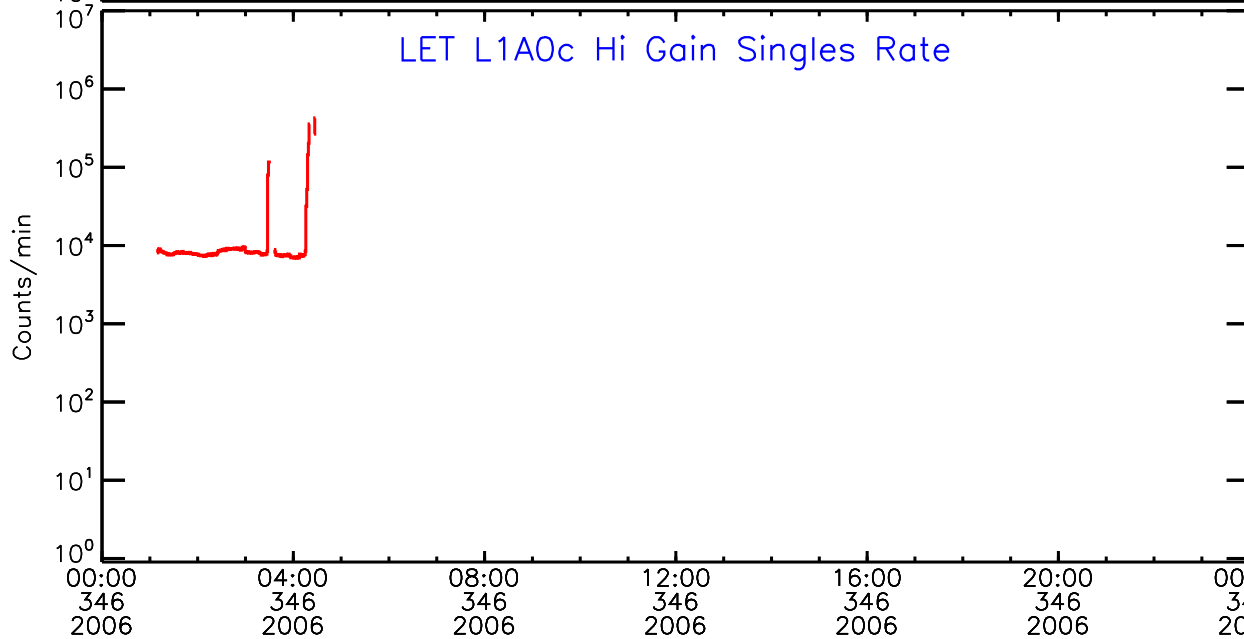

LET ahead Hi-Gain SINGLES RATES Data for 2006-346

Thu Sep 4 12:52:03 2008 ACE Science Center

UTC Day of Year

LET ahead Hi-Gain SINGLES RATES Data for 2006-346

Thu Sep 4 12:52:03 2008 ACE Science Center

00:00 04:00 08:00 12:00 16:00 20:00 00:00
346 346 346 346 346 346 347
2006 2006 2006 2006 2006 2006 2006