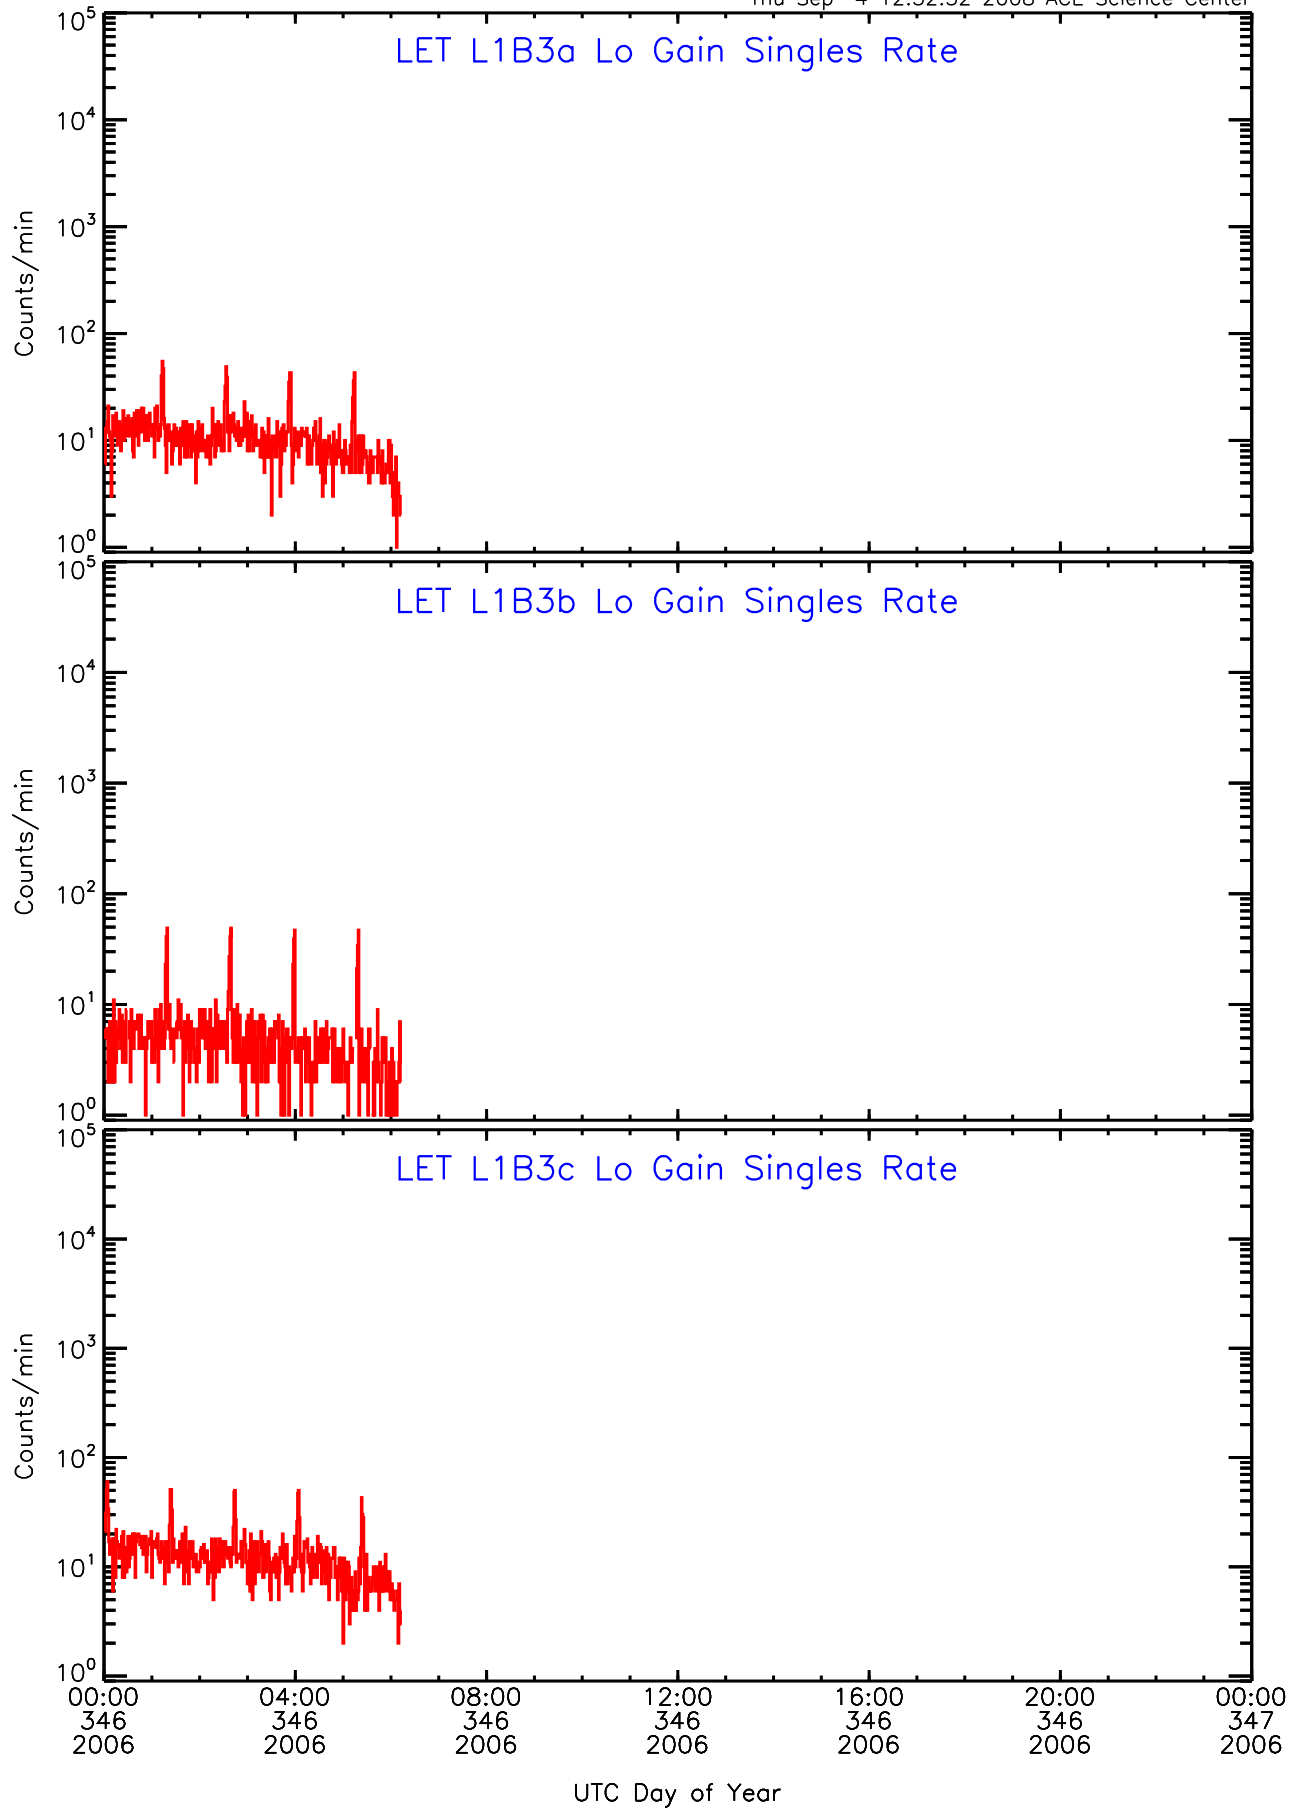

LET ahead Lo-Gain SINGLES RATES Data for 2006-346

Thu Sep 4 12:52:32 2008 ACE Science Center