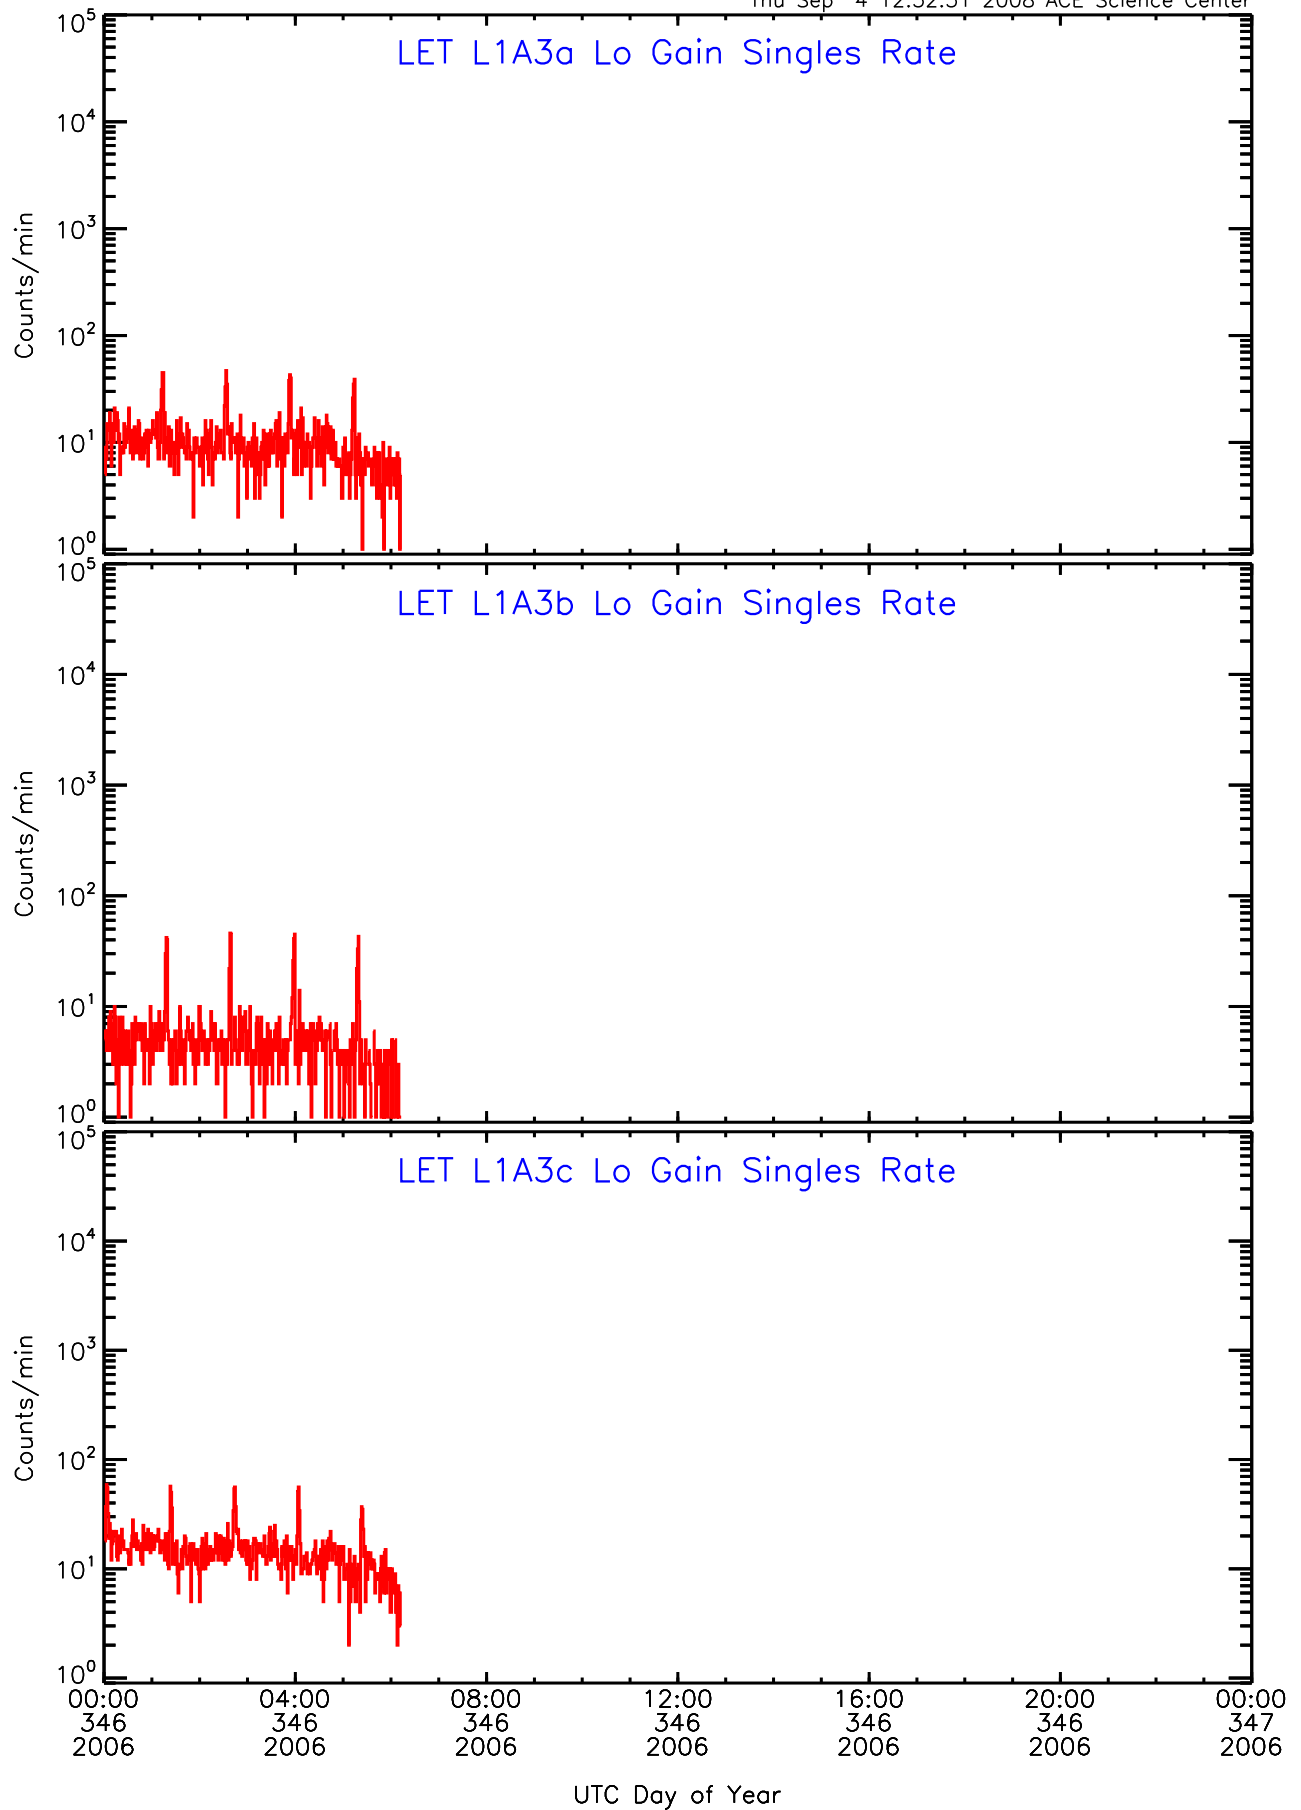

LET ahead Lo-Gain SINGLES RATES Data for 2006-346

Thu Sep 4 12:52:31 2008 ACE Science Center