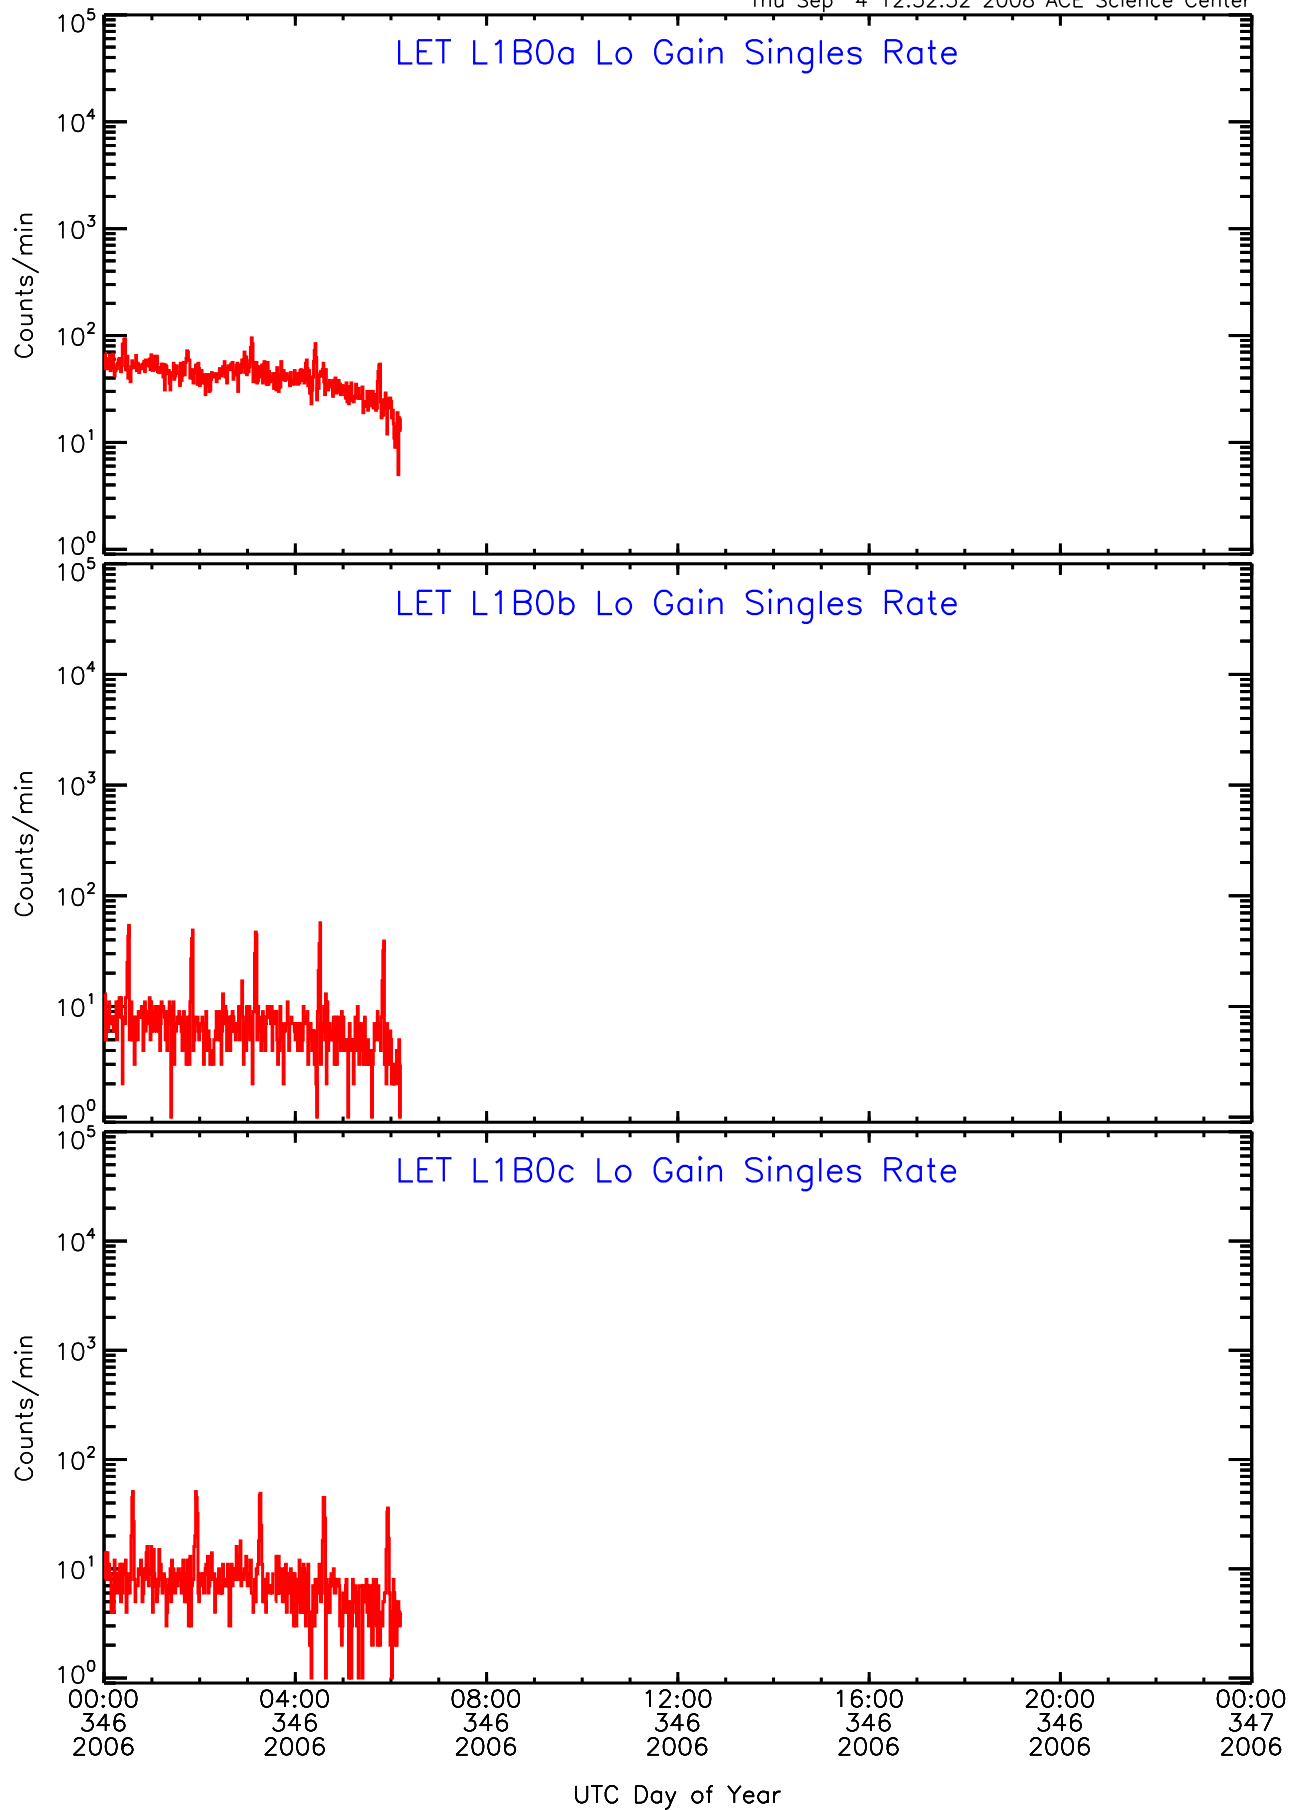

LET ahead Lo-Gain SINGLES RATES Data for 2006-346

Thu Sep 4 12:52:32 2008 ACE Science Center