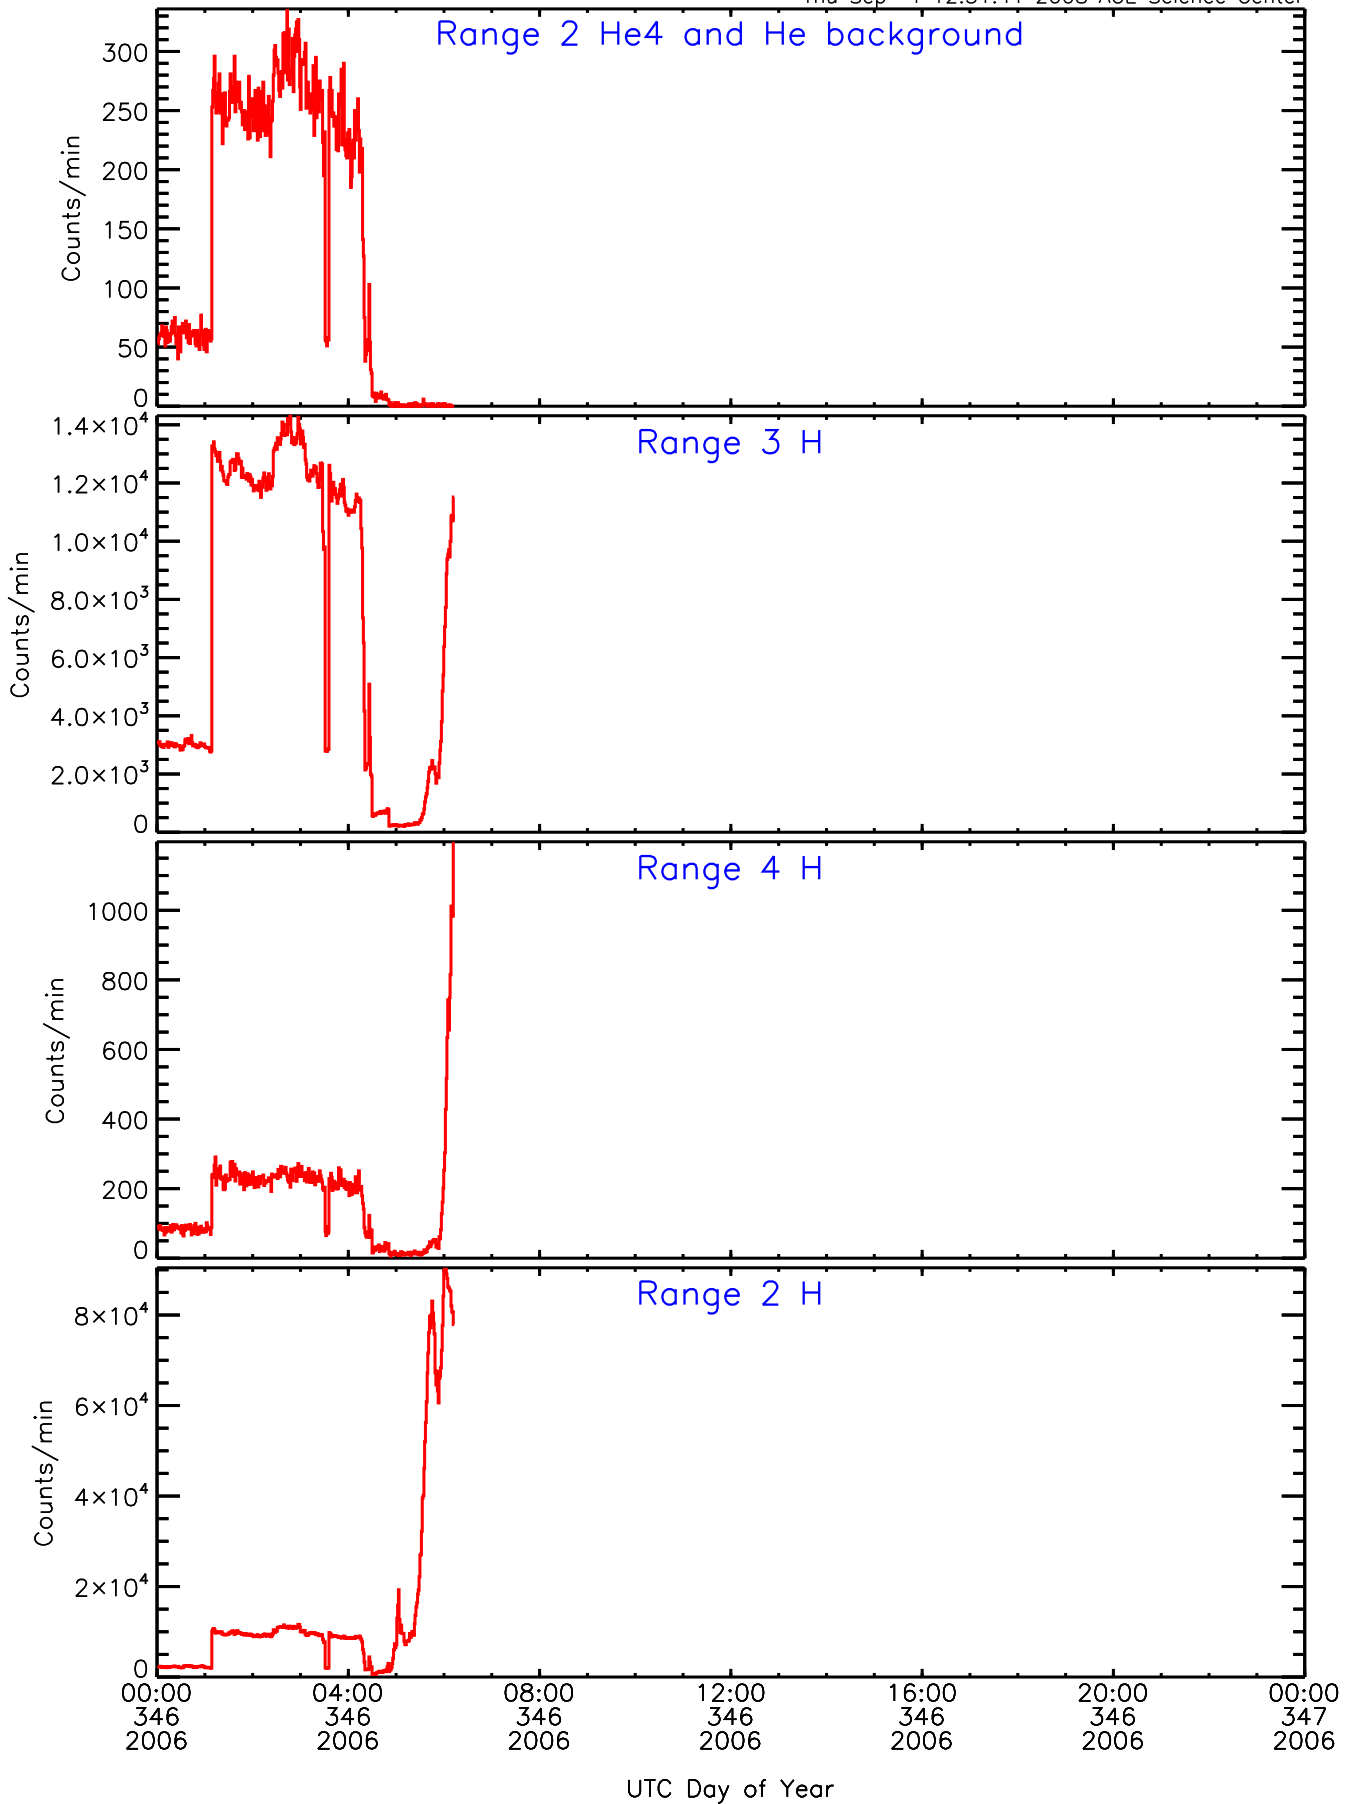

Thu Sep 4 12:51:41 2008 ACE Science Center

LET ahead BUFRATES Data for 2006-346

Thu Sep 4 12:51:41 2008 ACE Science Center

LET ahead BUFRATES Data for 2006-346

Thu Sep 4 12:51:41 2008 ACE Science Center

LET ahead BUFRATES Data for 2006-346