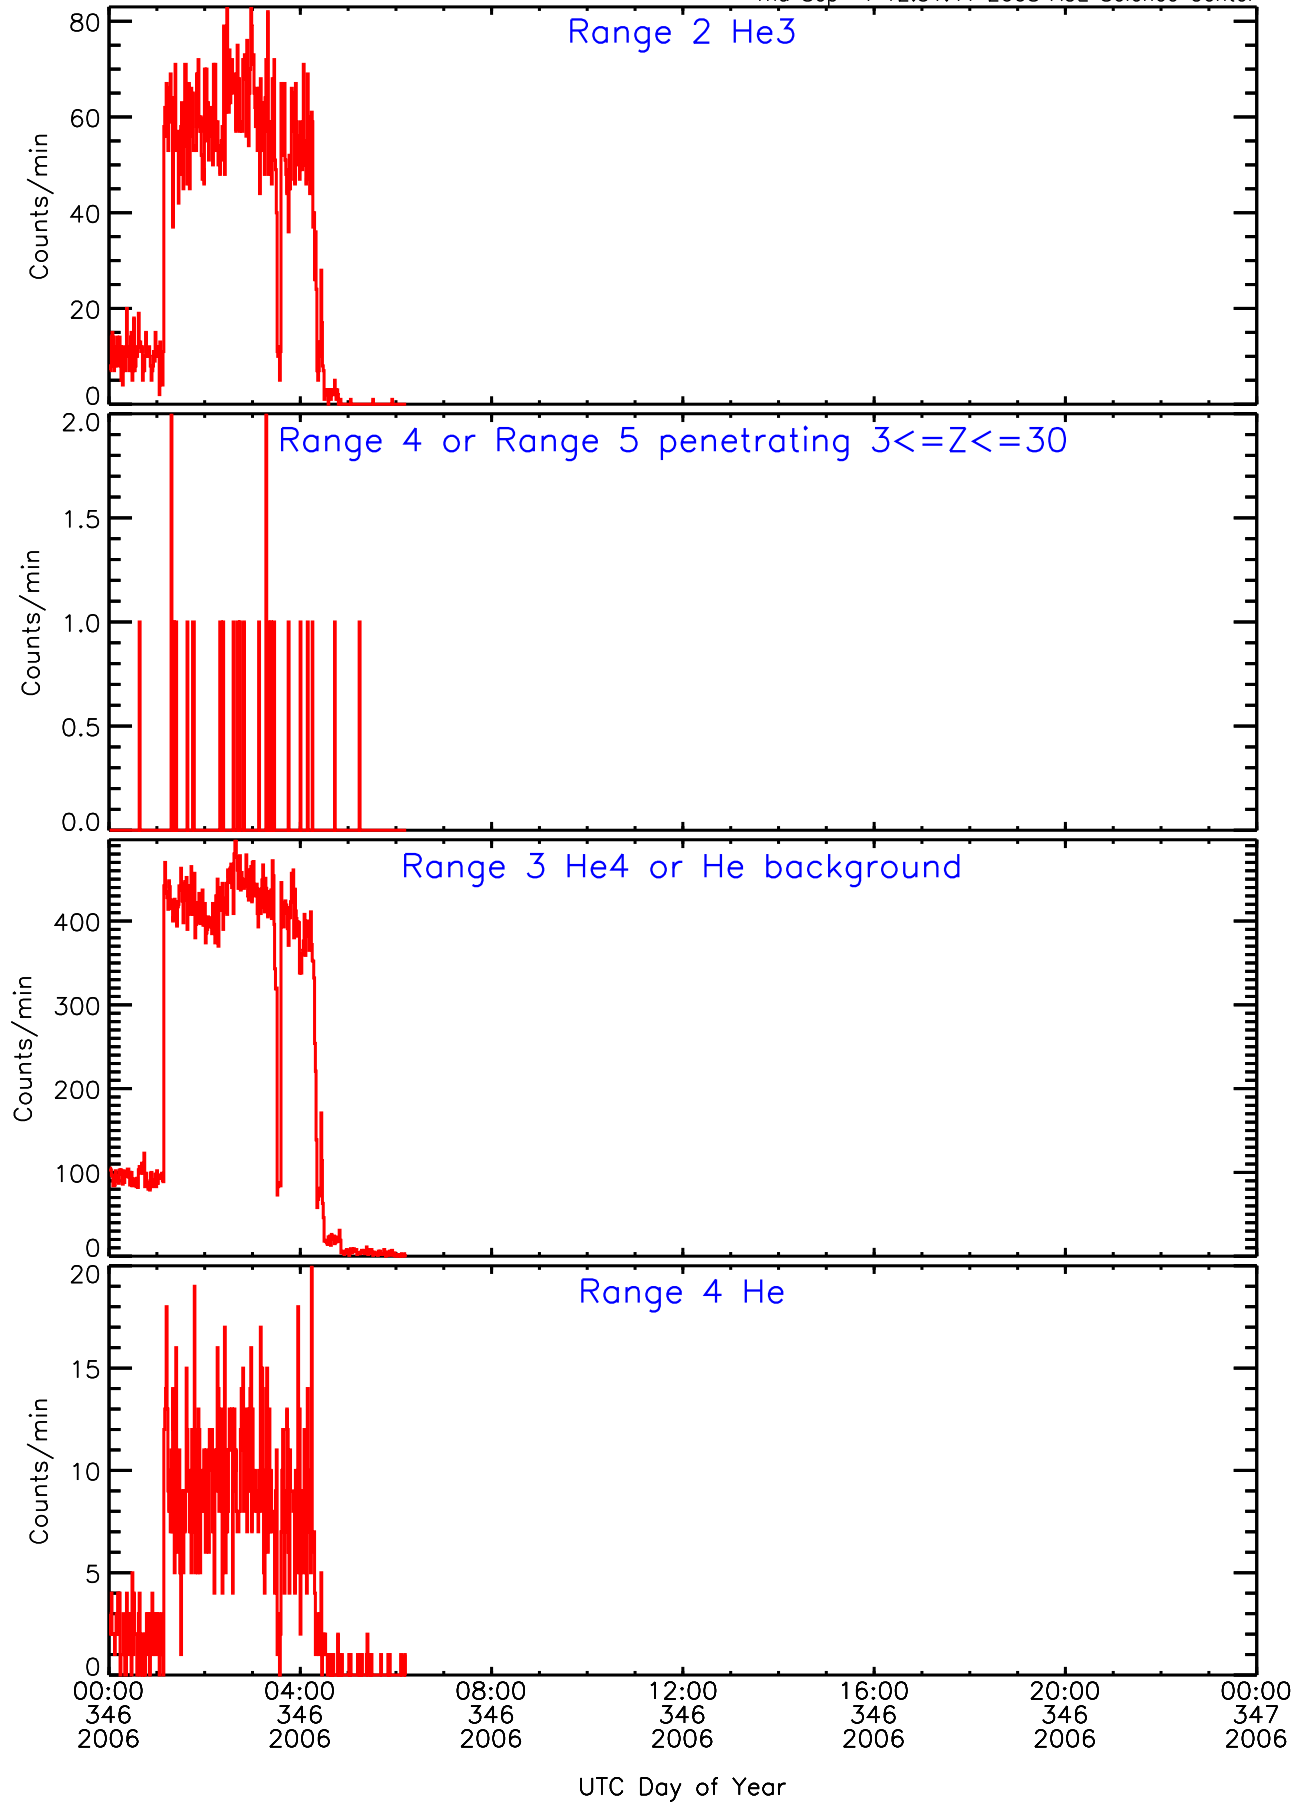

LET ahead BUFRATES Data for 2006-346

Thu Sep 4 12:51:41 2008 ACE Science Center