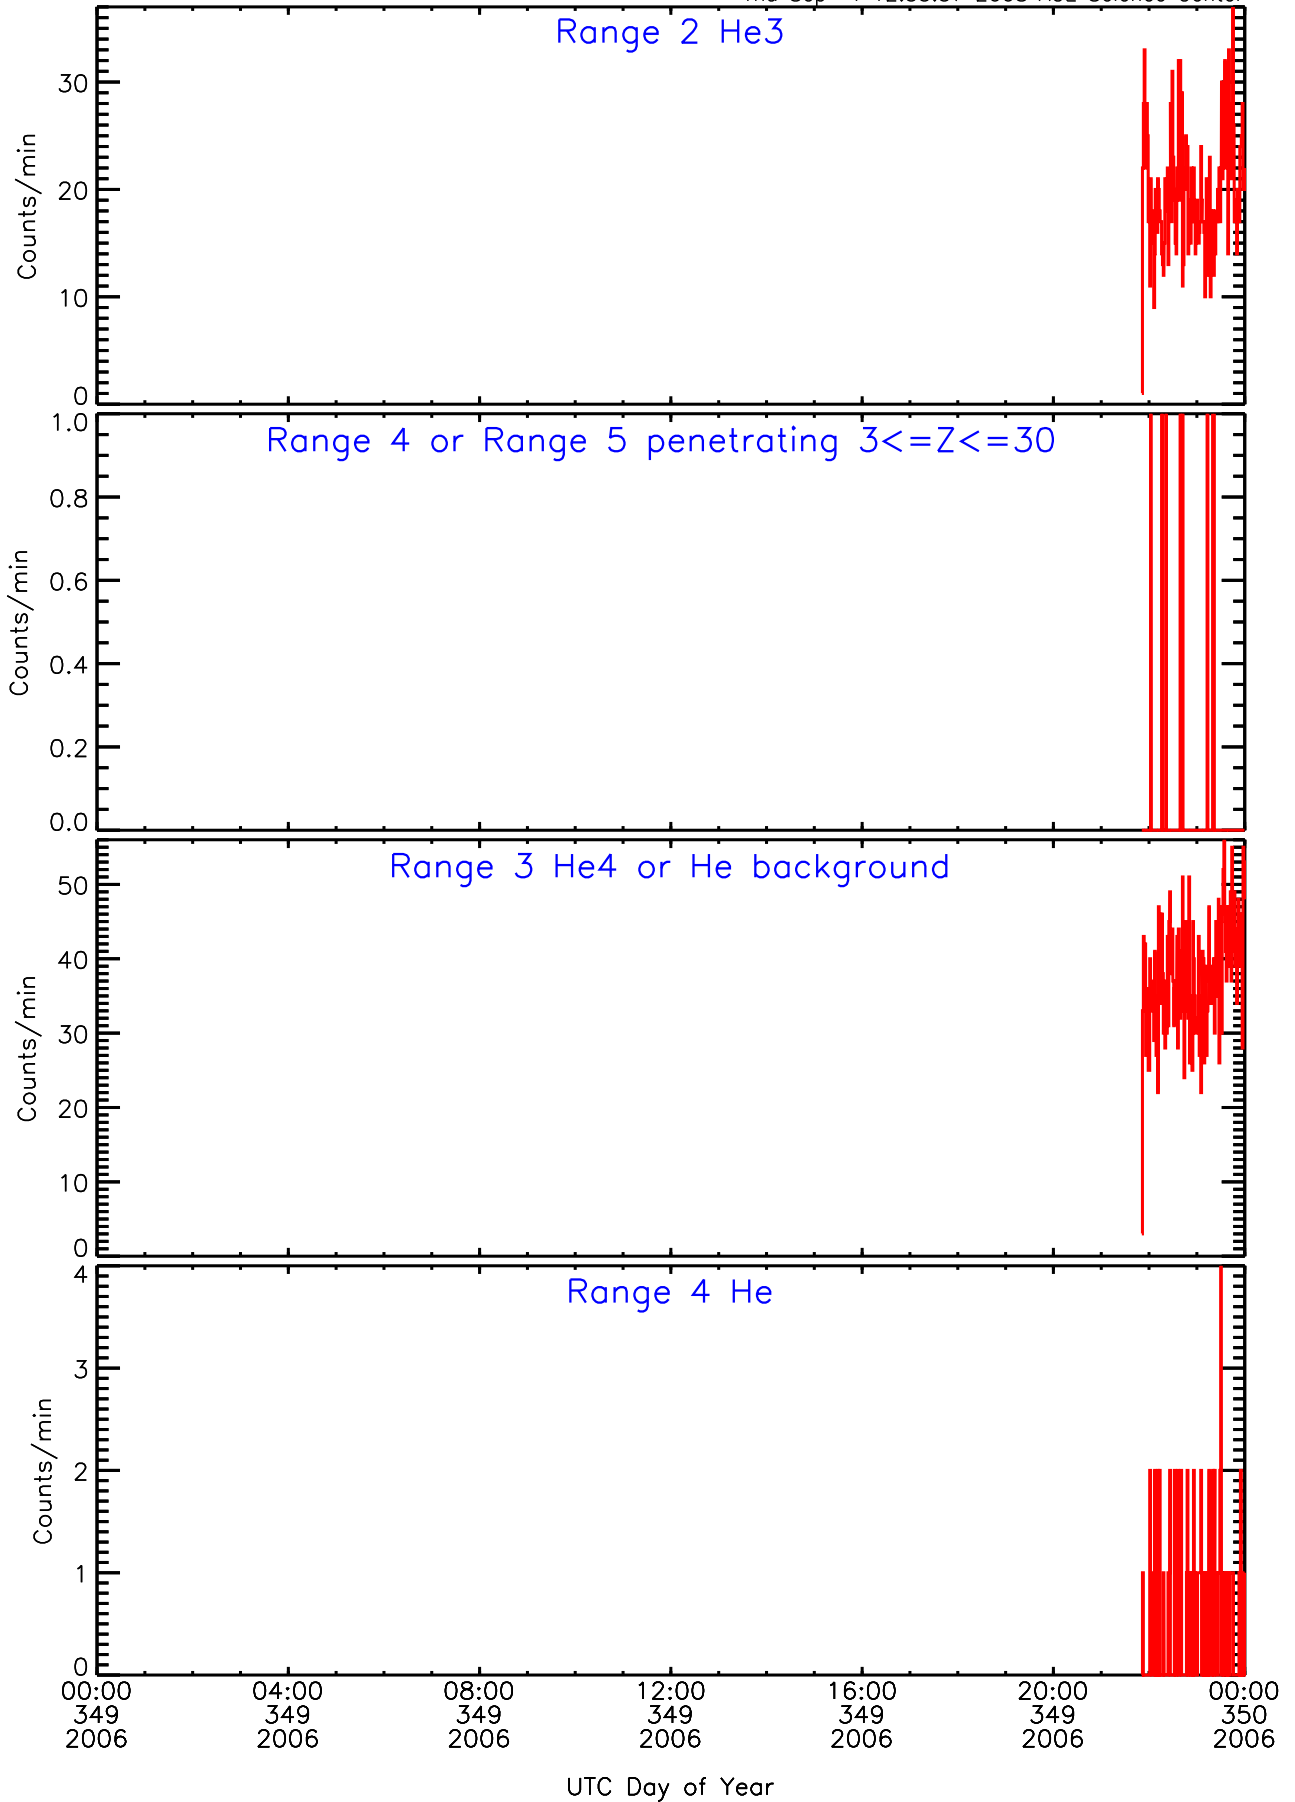

LET ahead BUFRATES Data for 2006-349

Thu Sep 4 12:53:37 2008 ACE Science Center