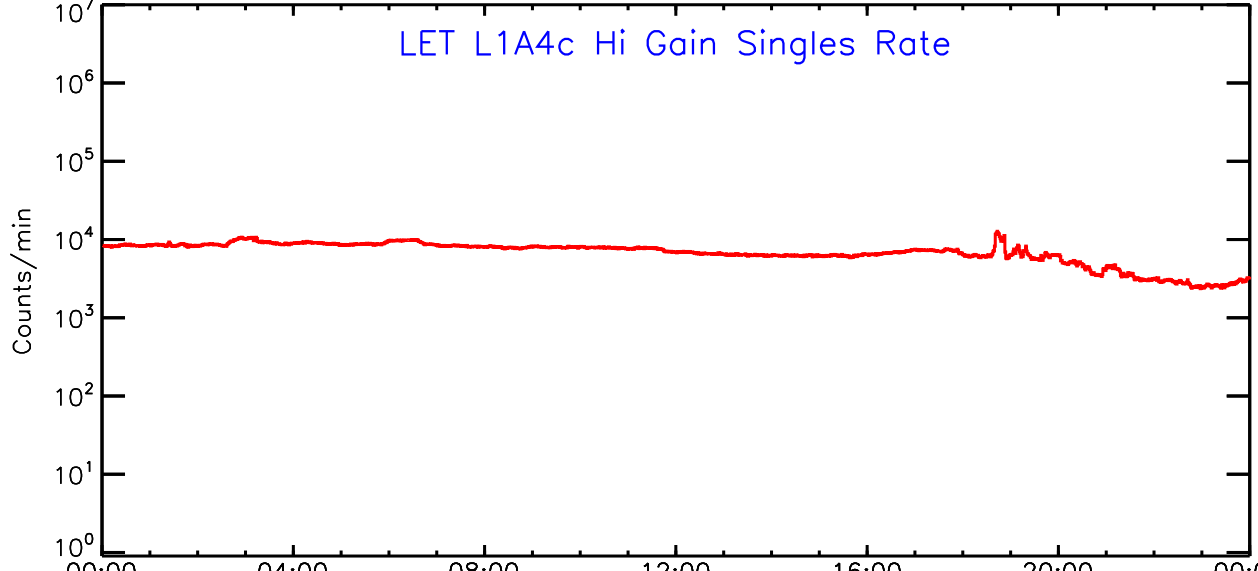

LET ahead Hi-Gain SINGLES RATES Data for 2006-350

Thu Sep 4 12:56:11 2008 ACE Science Center

UTC Day of Year

LET ahead Hi-Gain SINGLES RATES Data for 2006-350

Thu Sep 4 12:56:11 2008 ACE Science Center

UTC Day of Year