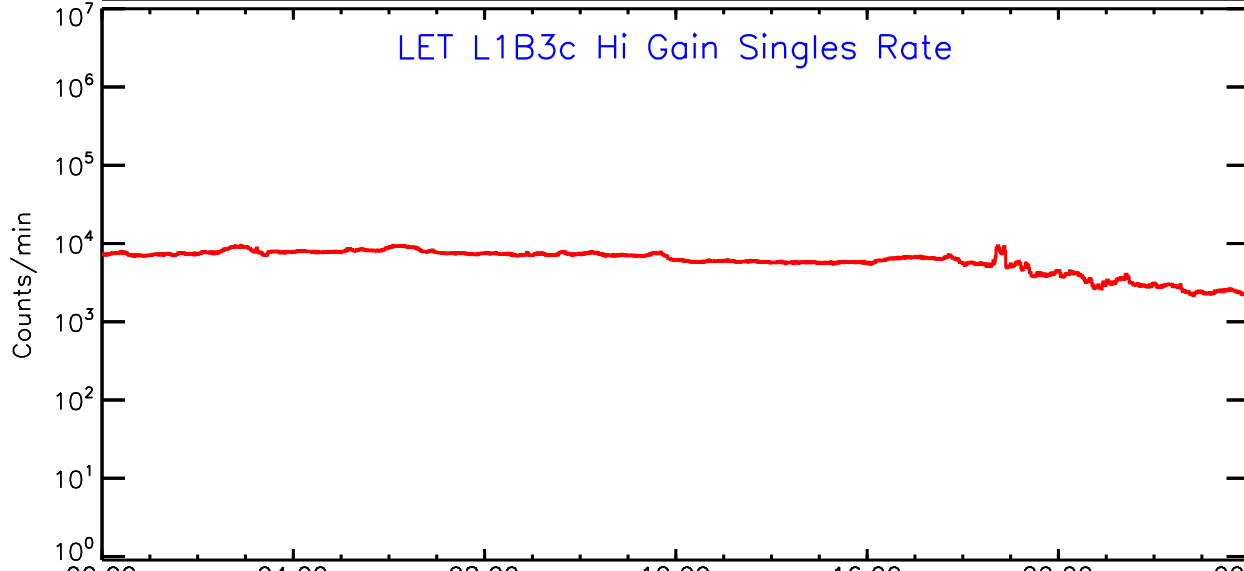

LET ahead Hi-Gain SINGLES RATES Data for 2006-350

Thu Sep 4 12:56:12 2008 ACE Science Center

00:00 04:00 08:00 12:00 16:00 20:00 00:00
350 350 350 350 350 350 351
2006 2006 2006 2006 2006 2006 2006

UTC Day of Year