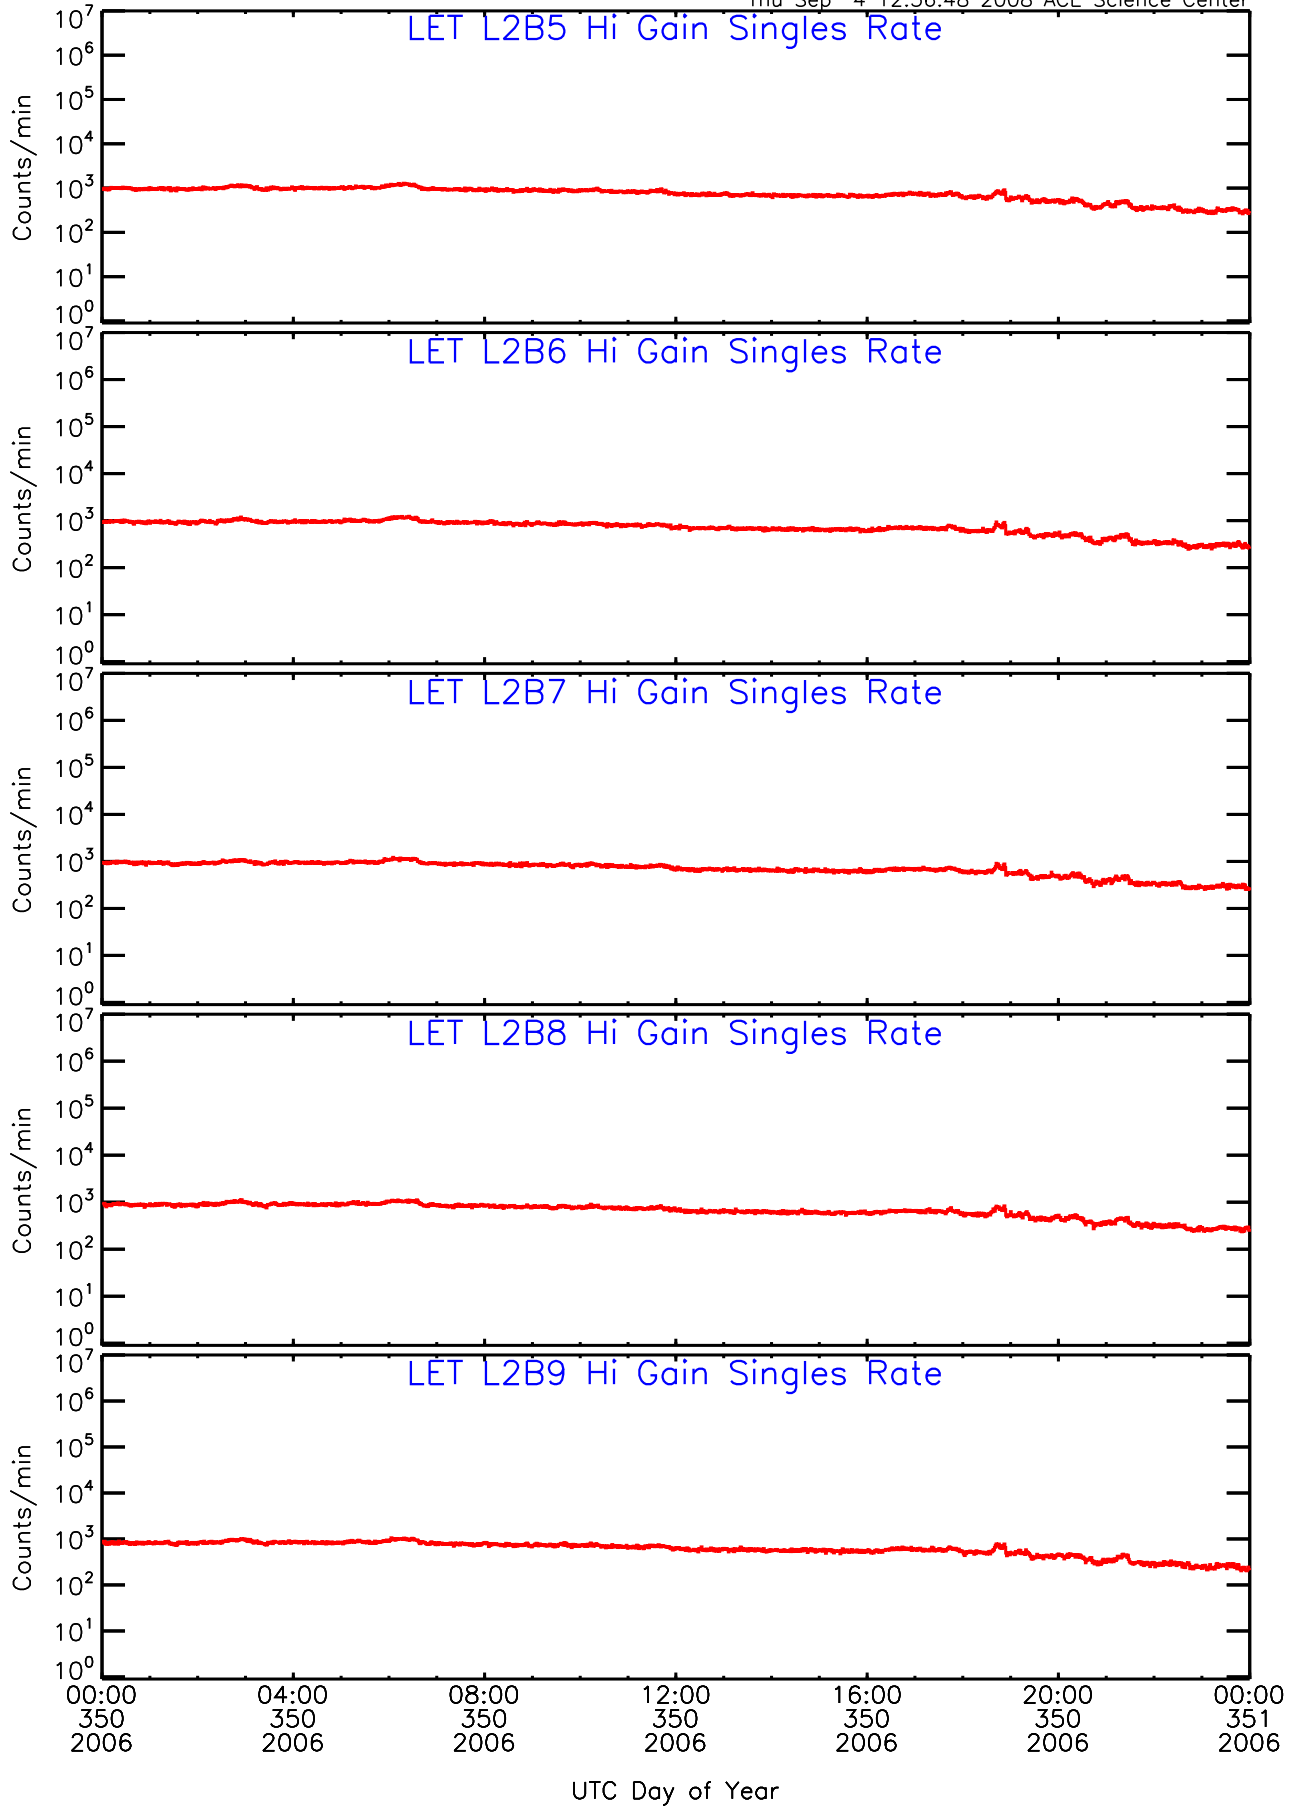

Thu Sep 4 12:56:47 2008 ACE Science Center

LET ahead Hi-Gain SINGLES RATES Data for 2006-350

Thu Sep 4 12:56:47 2008 ACE Science Center

LET ahead Hi-Gain SINGLES RATES Data for 2006-350

Thu Sep 4 12:56:48 2008 ACE Science Center