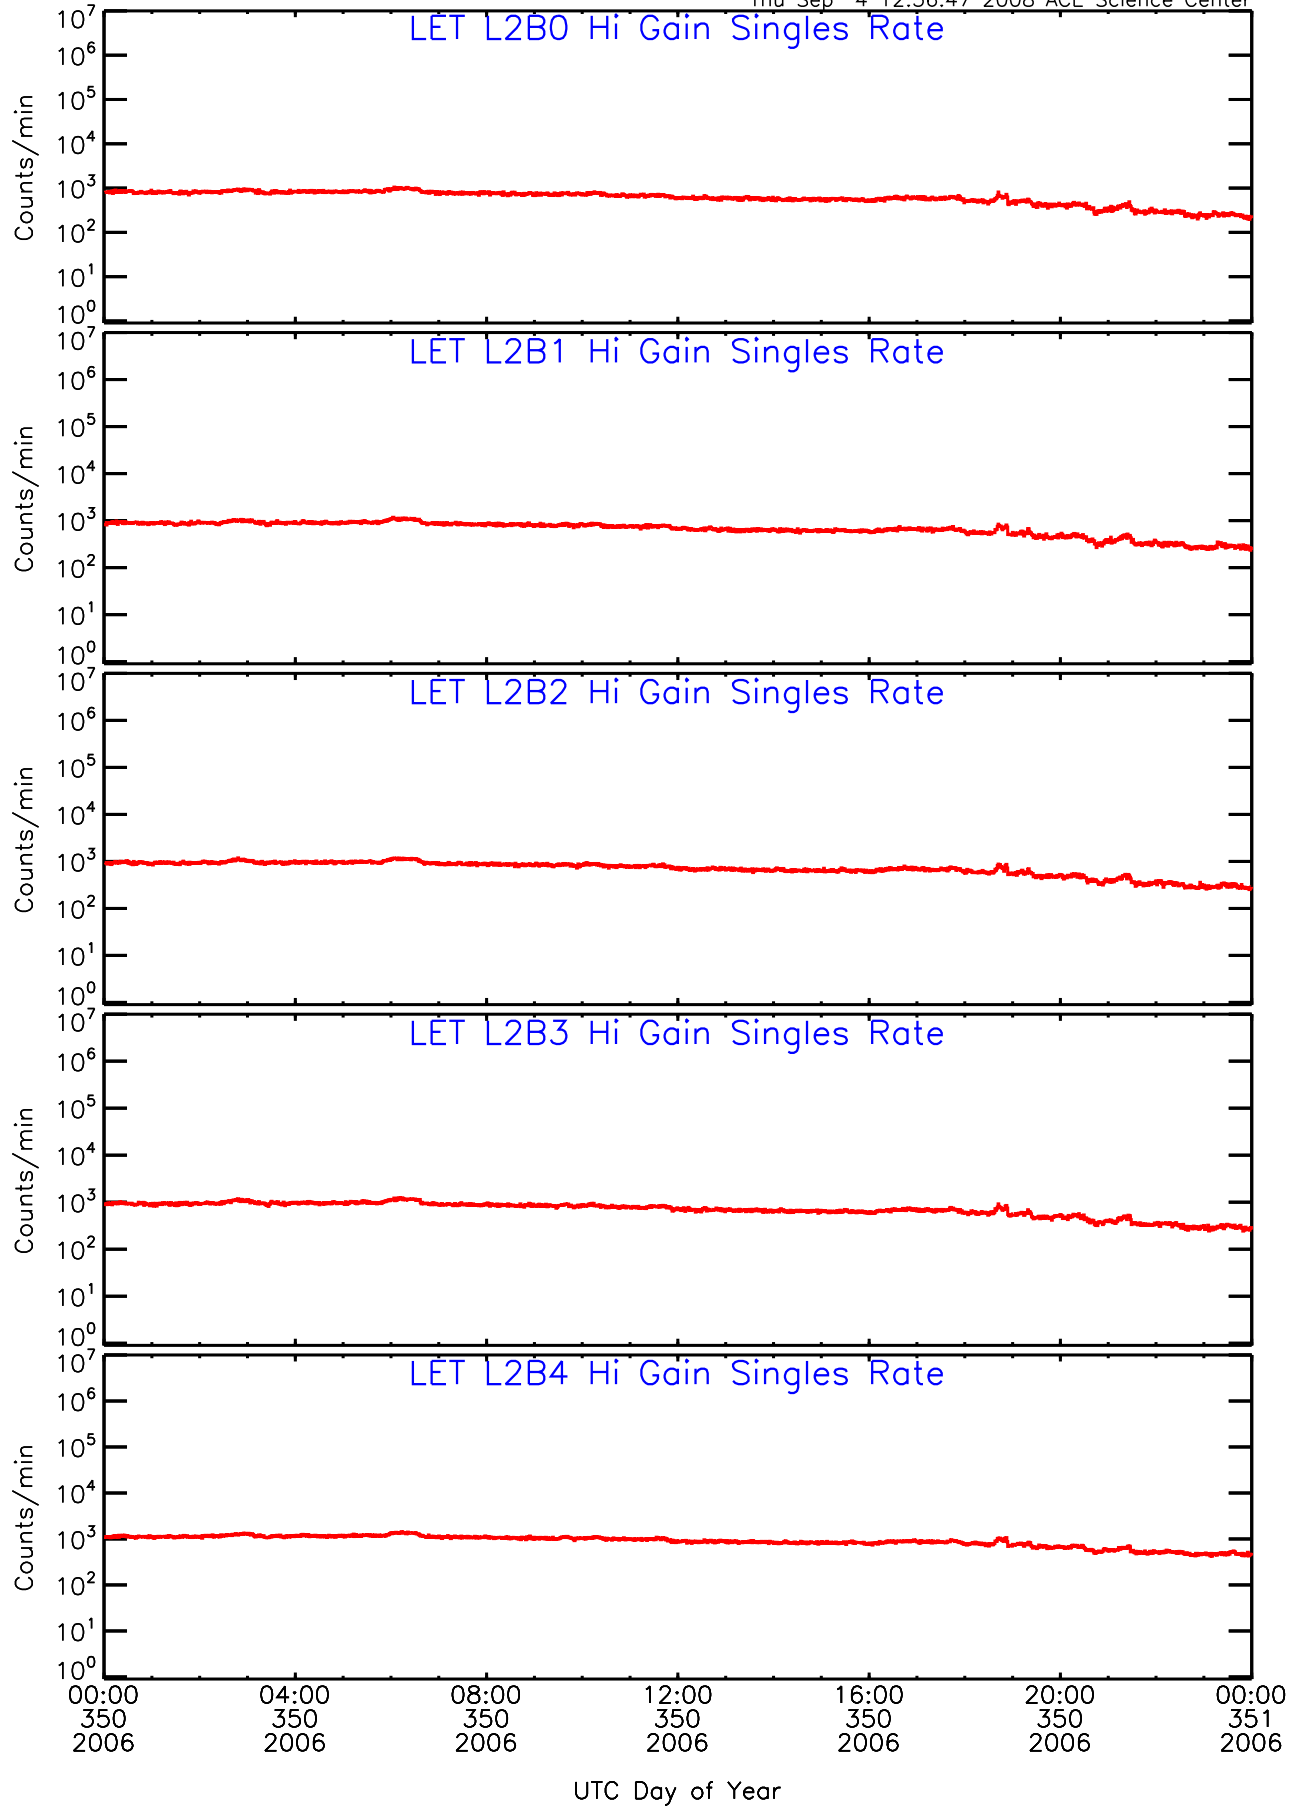

LET ahead Hi-Gain SINGLES RATES Data for 2006-350

Thu Sep 4 12:56:47 2008 ACE Science Center