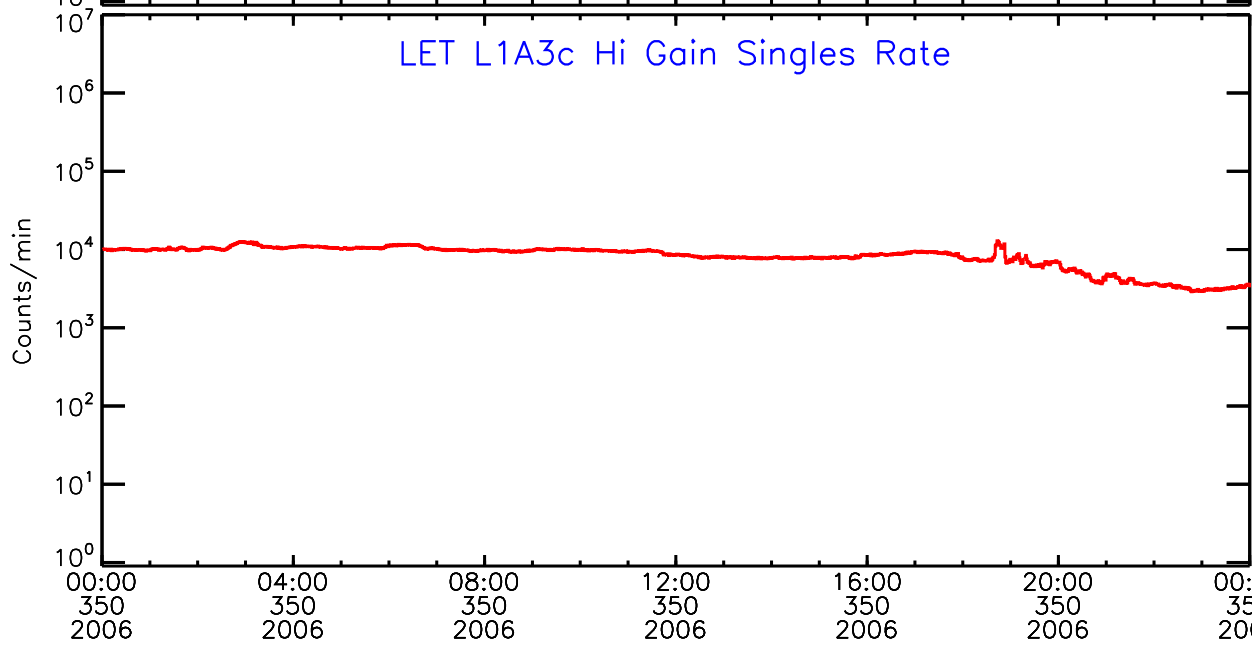

LET ahead Hi-Gain SINGLES RATES Data for 2006-350

Thu Sep 4 12:56:11 2008 ACE Science Center

UTC Day of Year