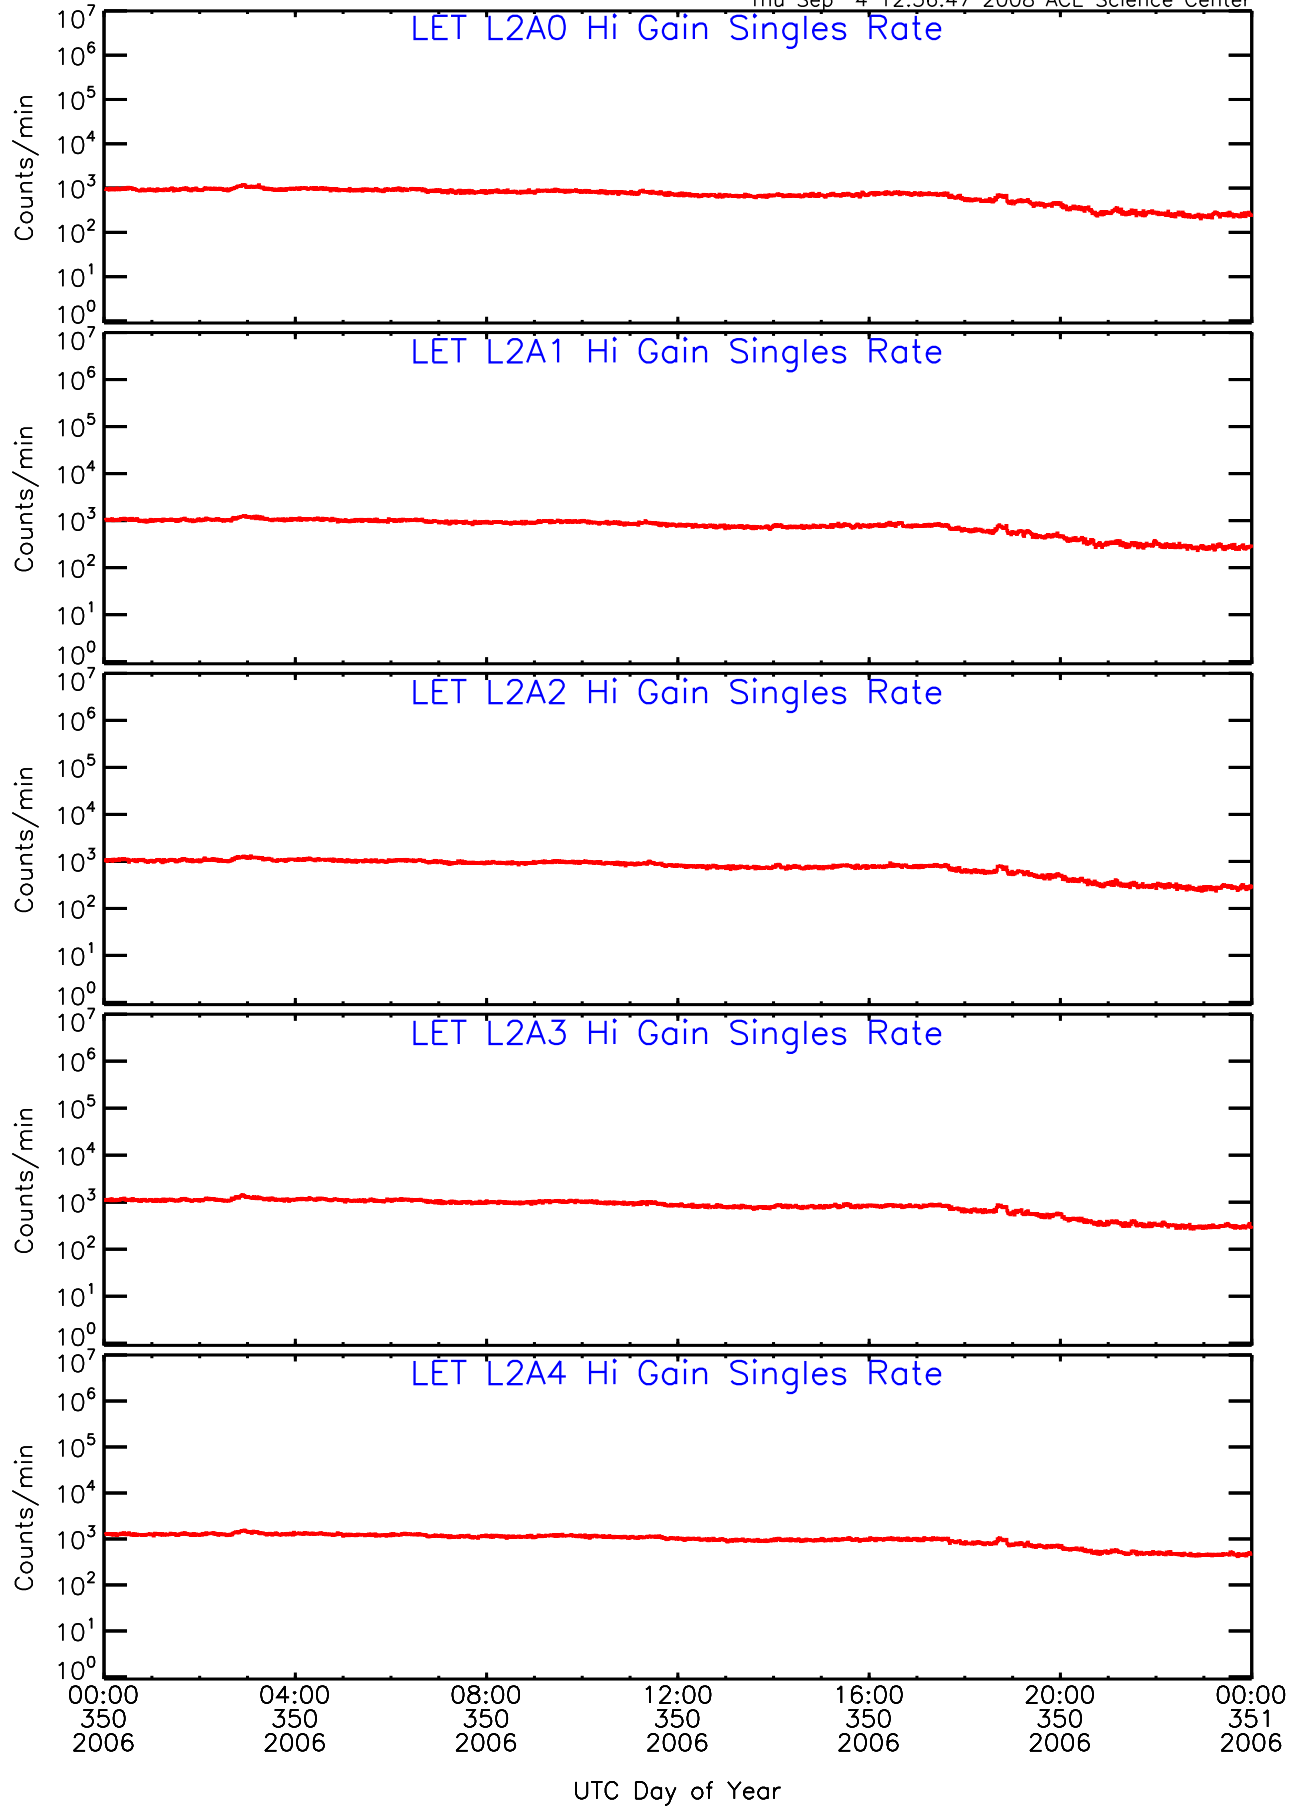

LET ahead Hi-Gain SINGLES RATES Data for 2006-350

Thu Sep 4 12:56:12 2008 ACE Science Center

UTC Day of Year

LET ahead Hi-Gain SINGLES RATES Data for 2006-350

Thu Sep 4 12:56:47 2008 ACE Science Center

LET ahead Hi-Gain SINGLES RATES Data for 2006-350