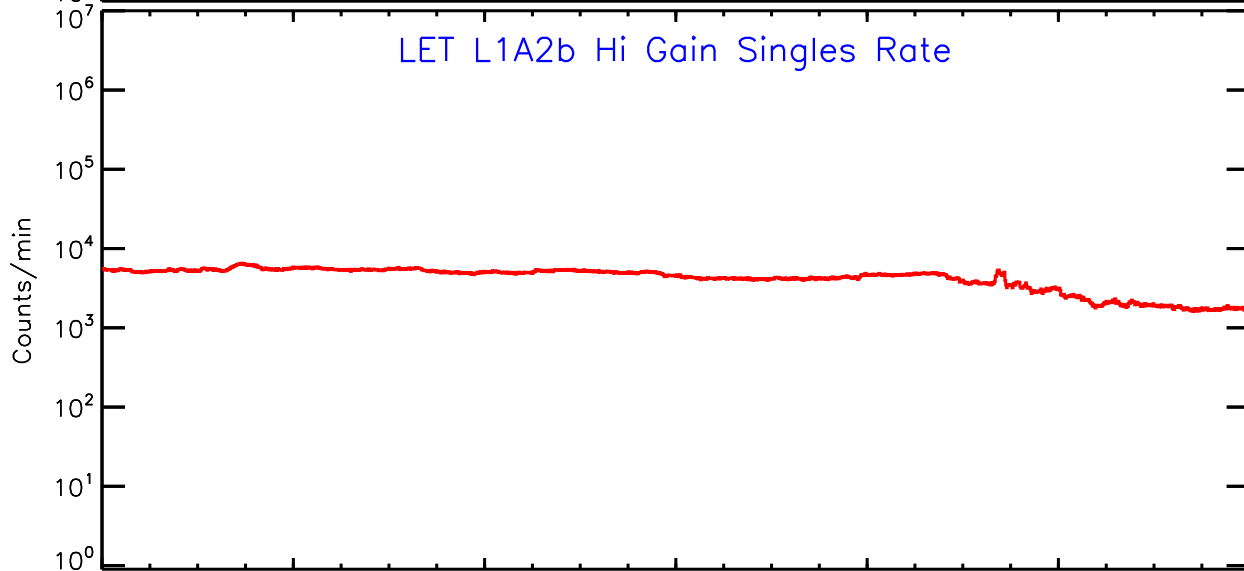

LET ahead Hi-Gain SINGLES RATES Data for 2006-350

Thu Sep 4 12:56:11 2008 ACE Science Center

00:00 04:00 08:00 12:00 16:00 20:00 00:00
350 350 350 350 350 350 351
2006 2006 2006 2006 2006 2006 2006

UTC Day of Year