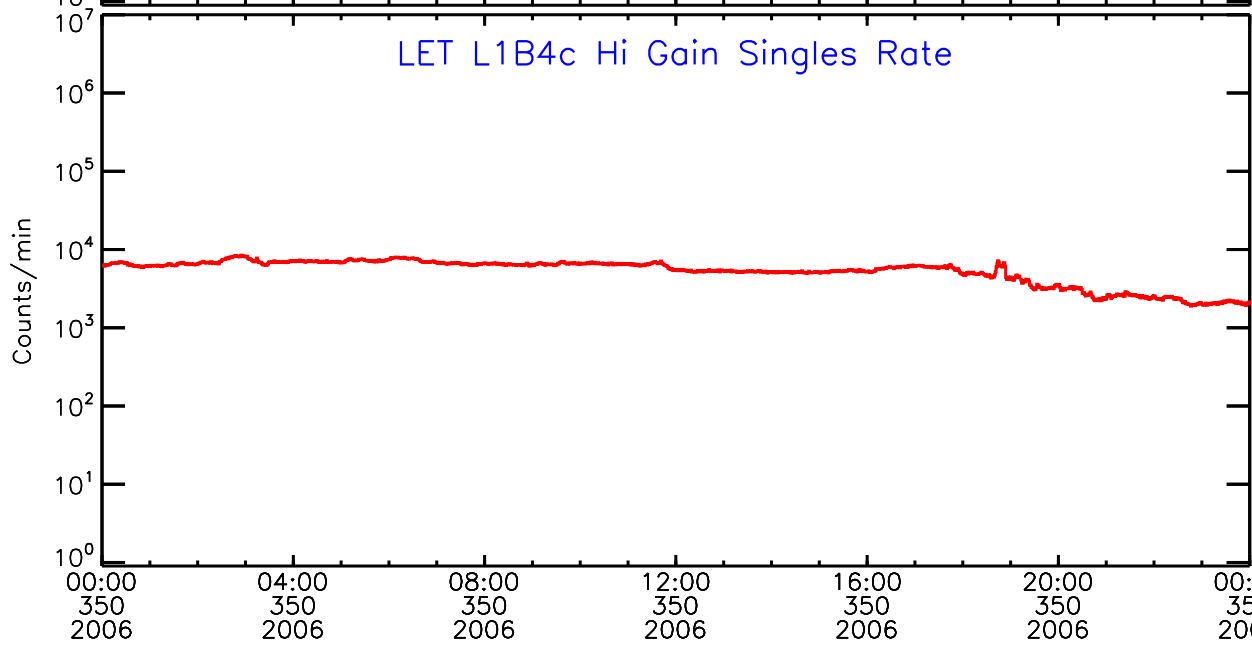

LET ahead Hi-Gain SINGLES RATES Data for 2006-350

Thu Sep 4 12:56:12 2008 ACE Science Center

UTC Day of Year