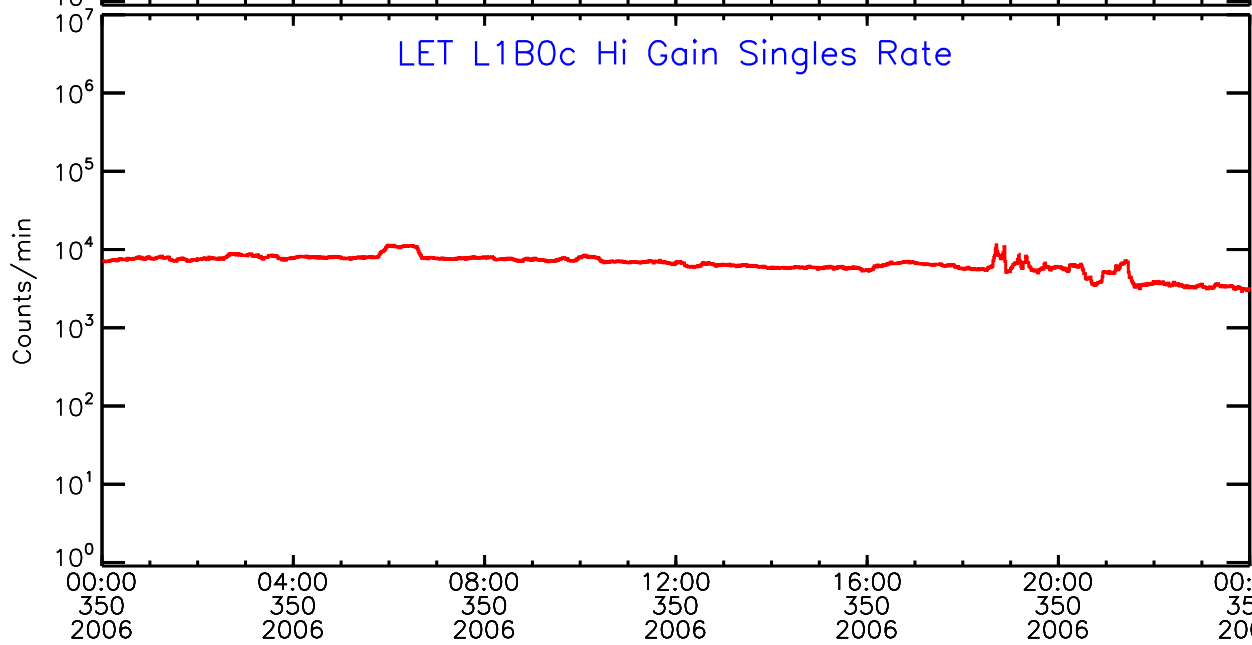

LET ahead Hi-Gain SINGLES RATES Data for 2006-350

Thu Sep 4 12:56:11 2008 ACE Science Center

UTC Day of Year