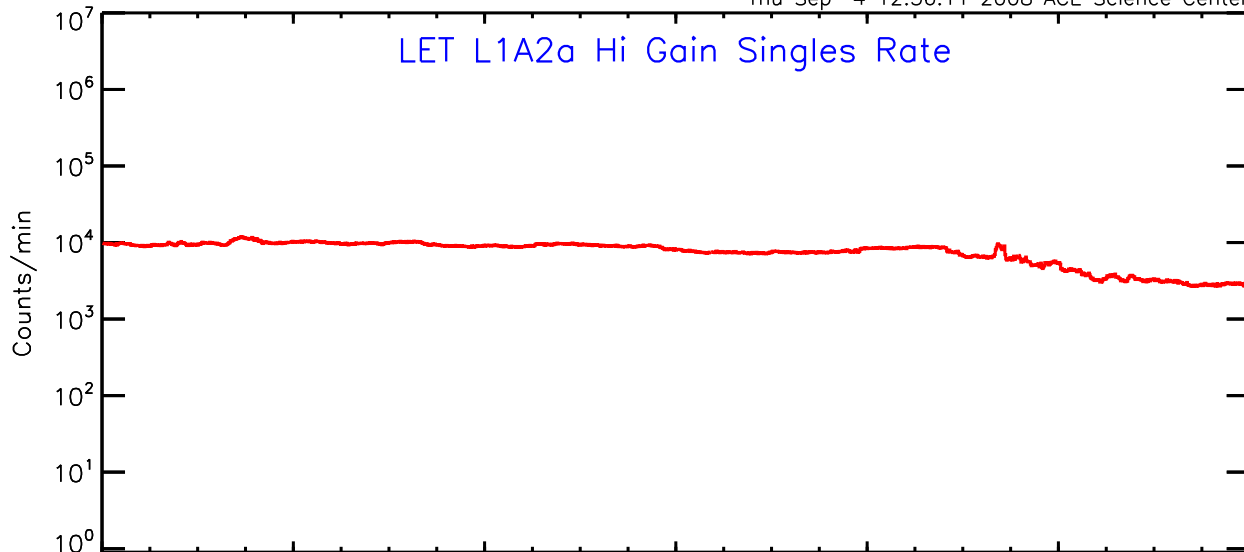

LET ahead Hi-Gain SINGLES RATES Data for 2006-350

Thu Sep 4 12:56:11 2008 ACE Science Center

00:00 04:00 08:00 12:00 16:00 20:00 00:00
350 350 350 350 350 350 351
2006 2006 2006 2006 2006 2006 2006

UTC Day of Year