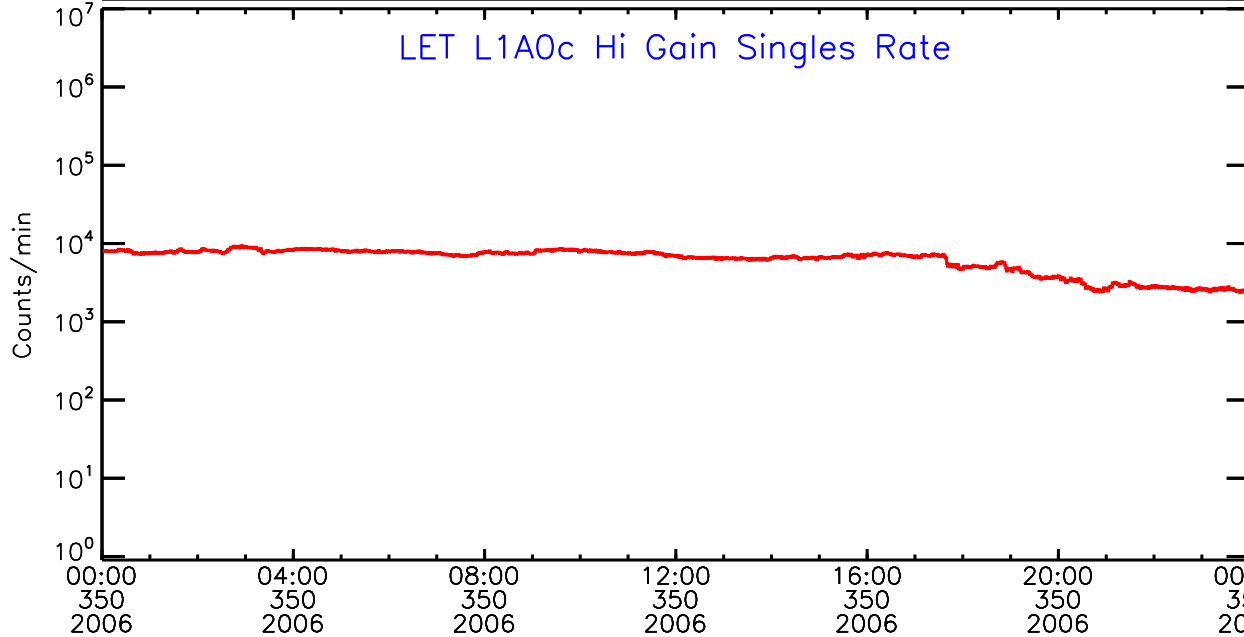

LET ahead Hi-Gain SINGLES RATES Data for 2006-350

Thu Sep 4 12:56:10 2008 ACE Science Center

UTC Day of Year