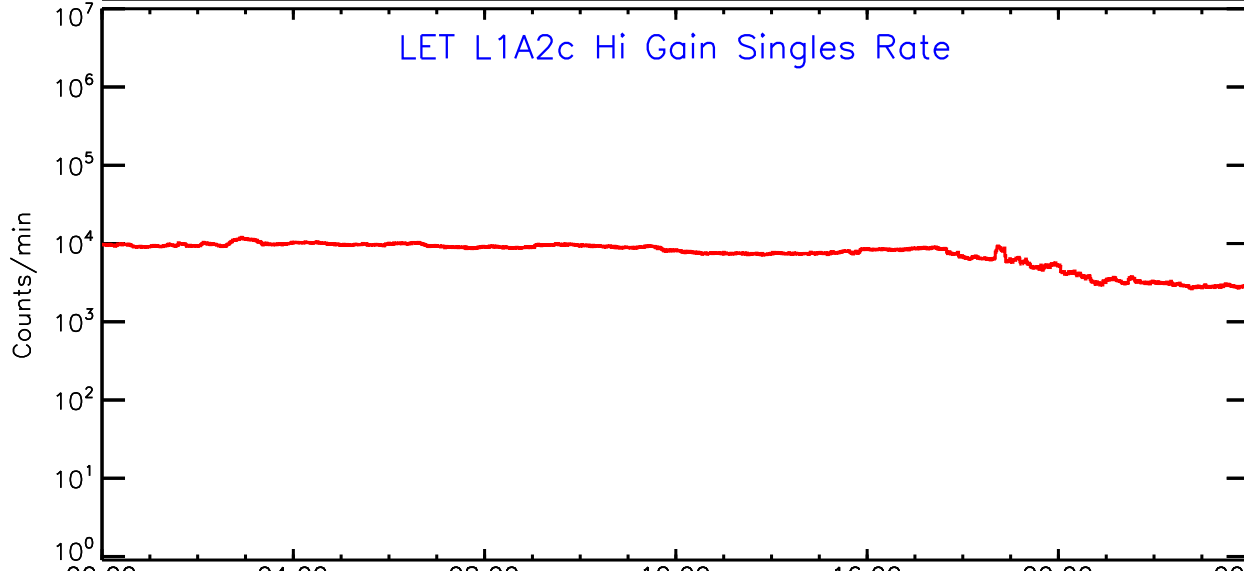

LET ahead Hi-Gain SINGLES RATES Data for 2006-350

Thu Sep 4 12:56:11 2008 ACE Science Center

00:00 04:00 08:00 12:00 16:00 20:00 00:00
350 350 350 350 350 350 351
2006 2006 2006 2006 2006 2006 2006

UTC Day of Year