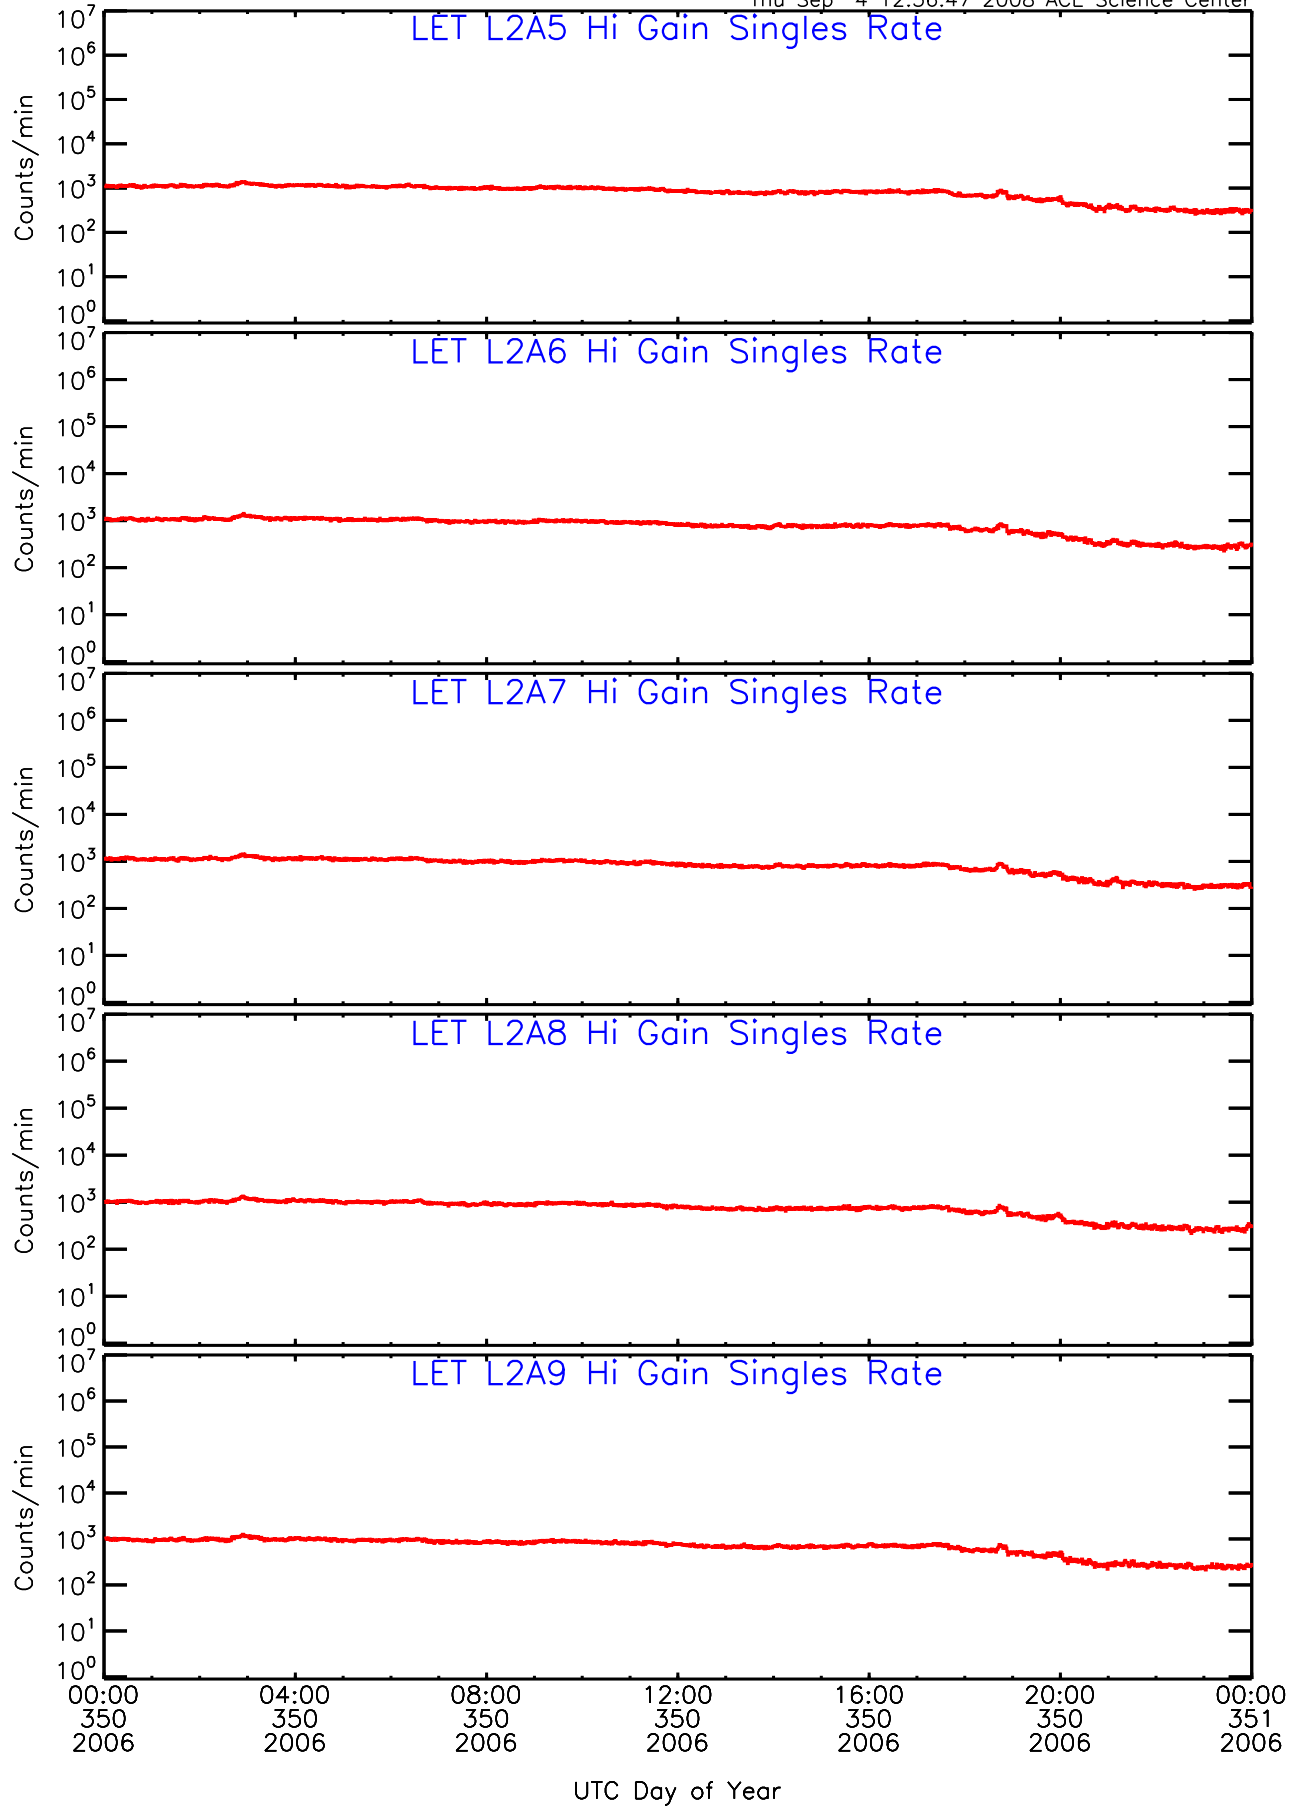

LET ahead Hi-Gain SINGLES RATES Data for 2006-350

Thu Sep 4 12:56:47 2008 ACE Science Center