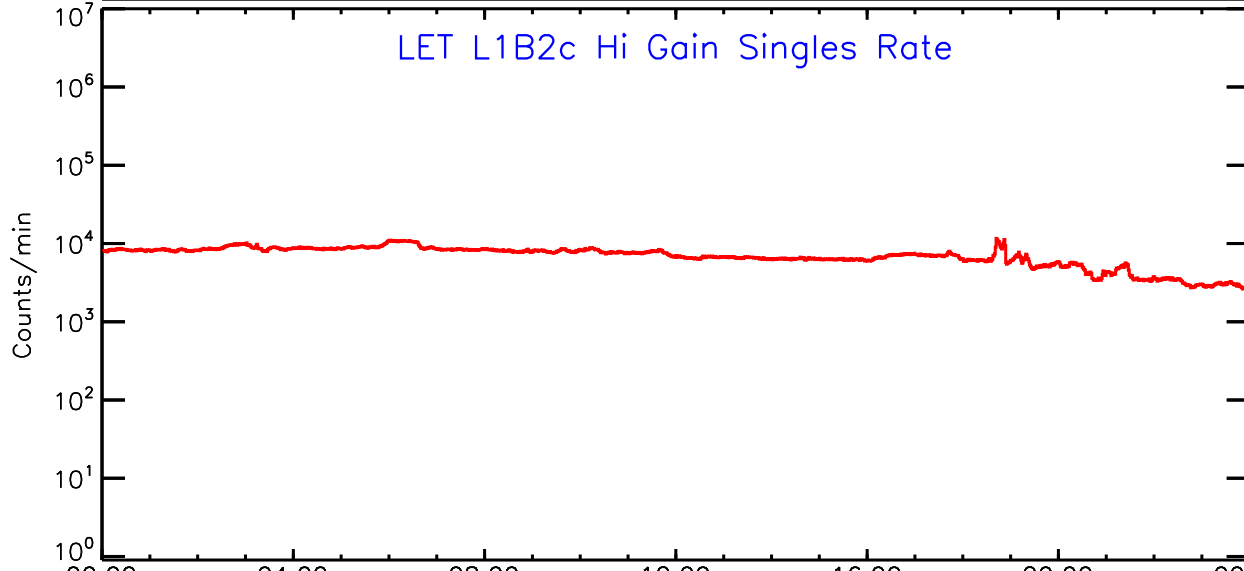

LET ahead Hi-Gain SINGLES RATES Data for 2006-350

Thu Sep 4 12:56:12 2008 ACE Science Center

00:00 04:00 08:00 12:00 16:00 20:00 00:00
350 350 350 350 350 350 351
2006 2006 2006 2006 2006 2006 2006

UTC Day of Year