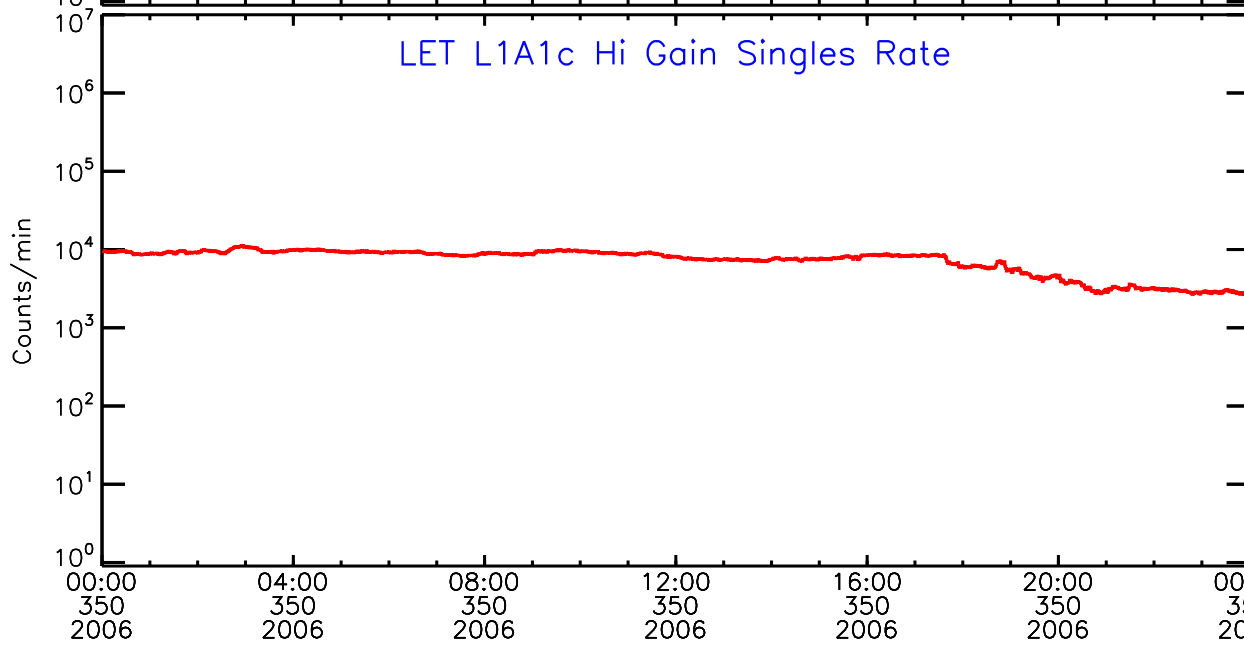

LET ahead Hi-Gain SINGLES RATES Data for 2006-350

Thu Sep 4 12:56:11 2008 ACE Science Center

UTC Day of Year