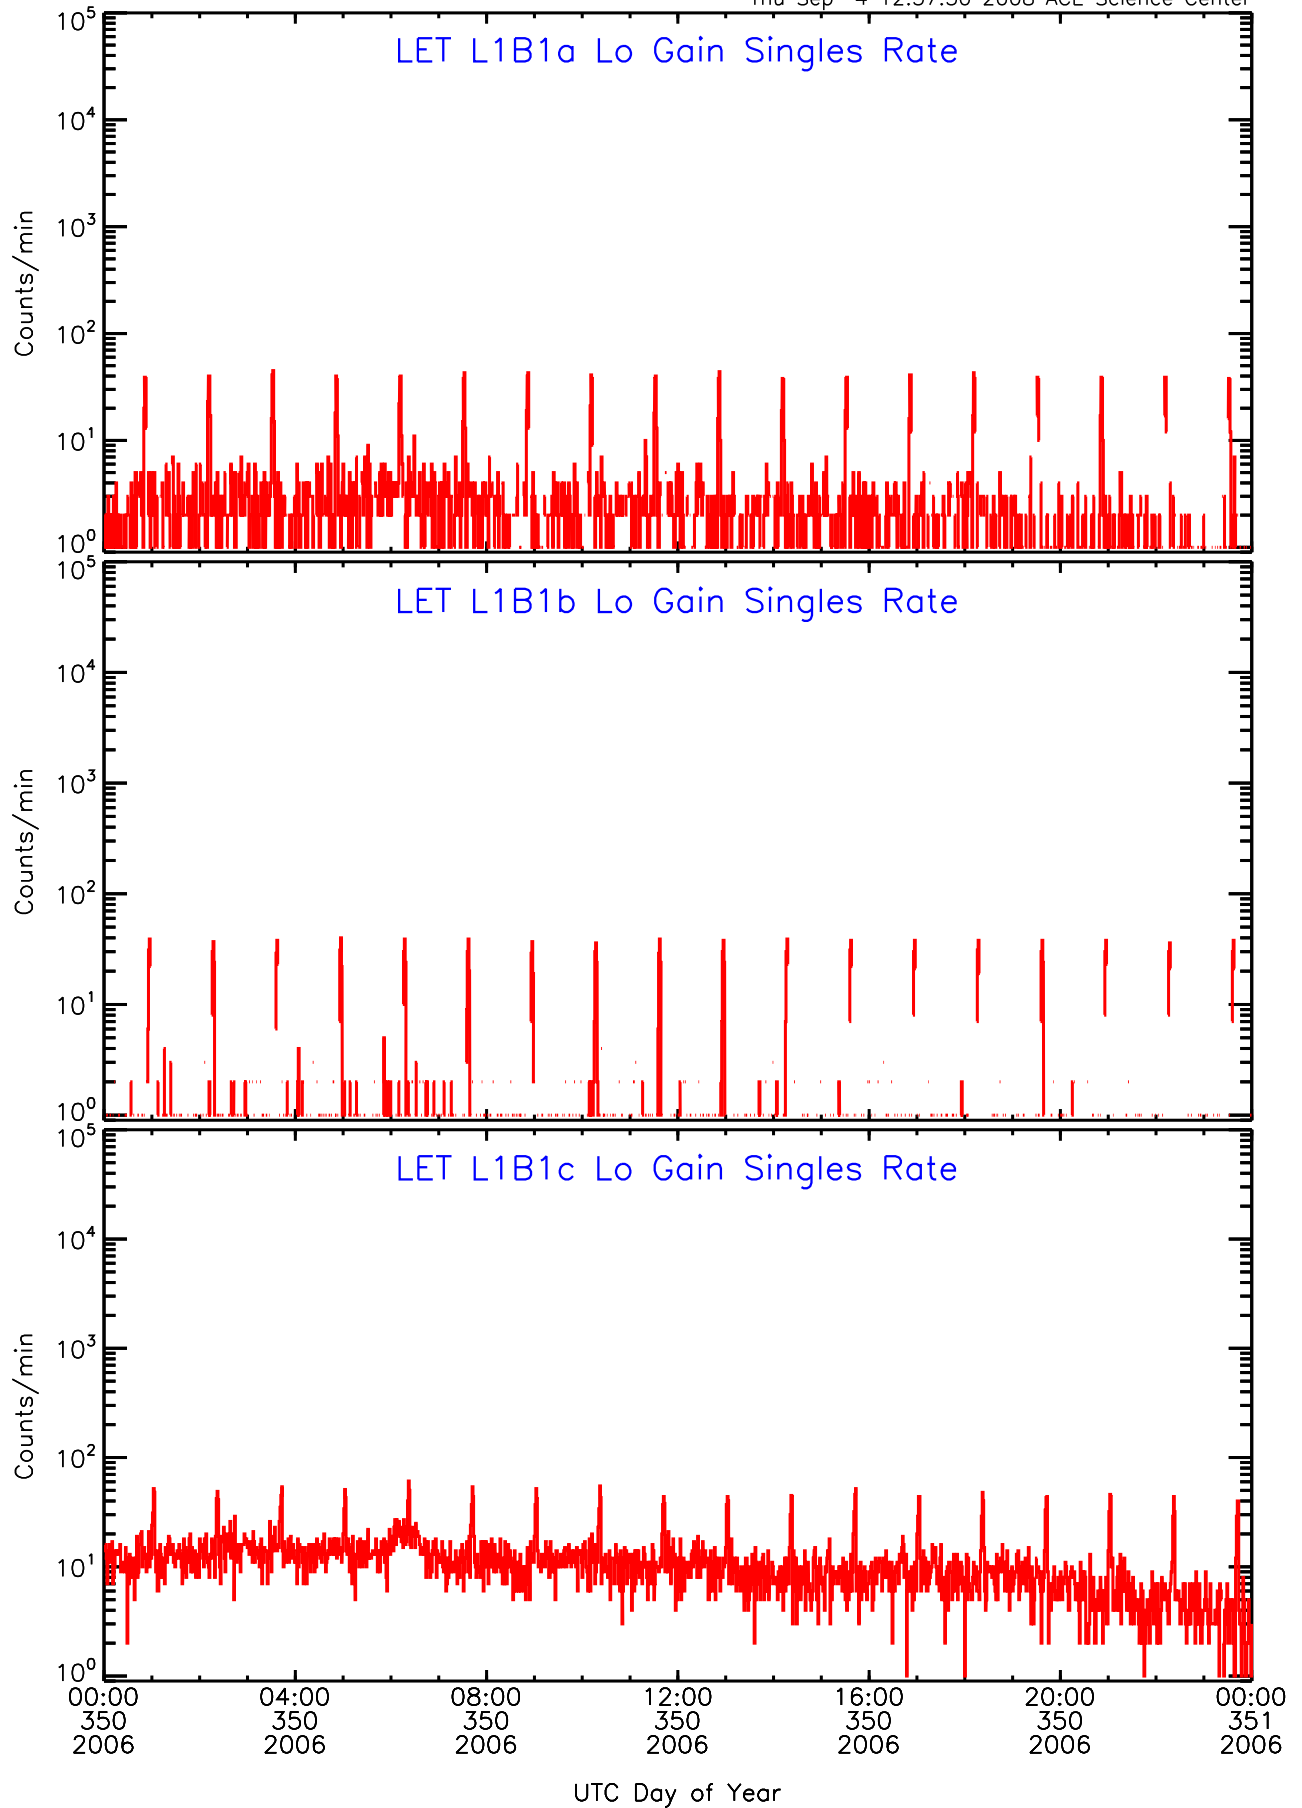

LET ahead Lo-Gain SINGLES RATES Data for 2006-350

Thu Sep 4 12:57:30 2008 ACE Science Center