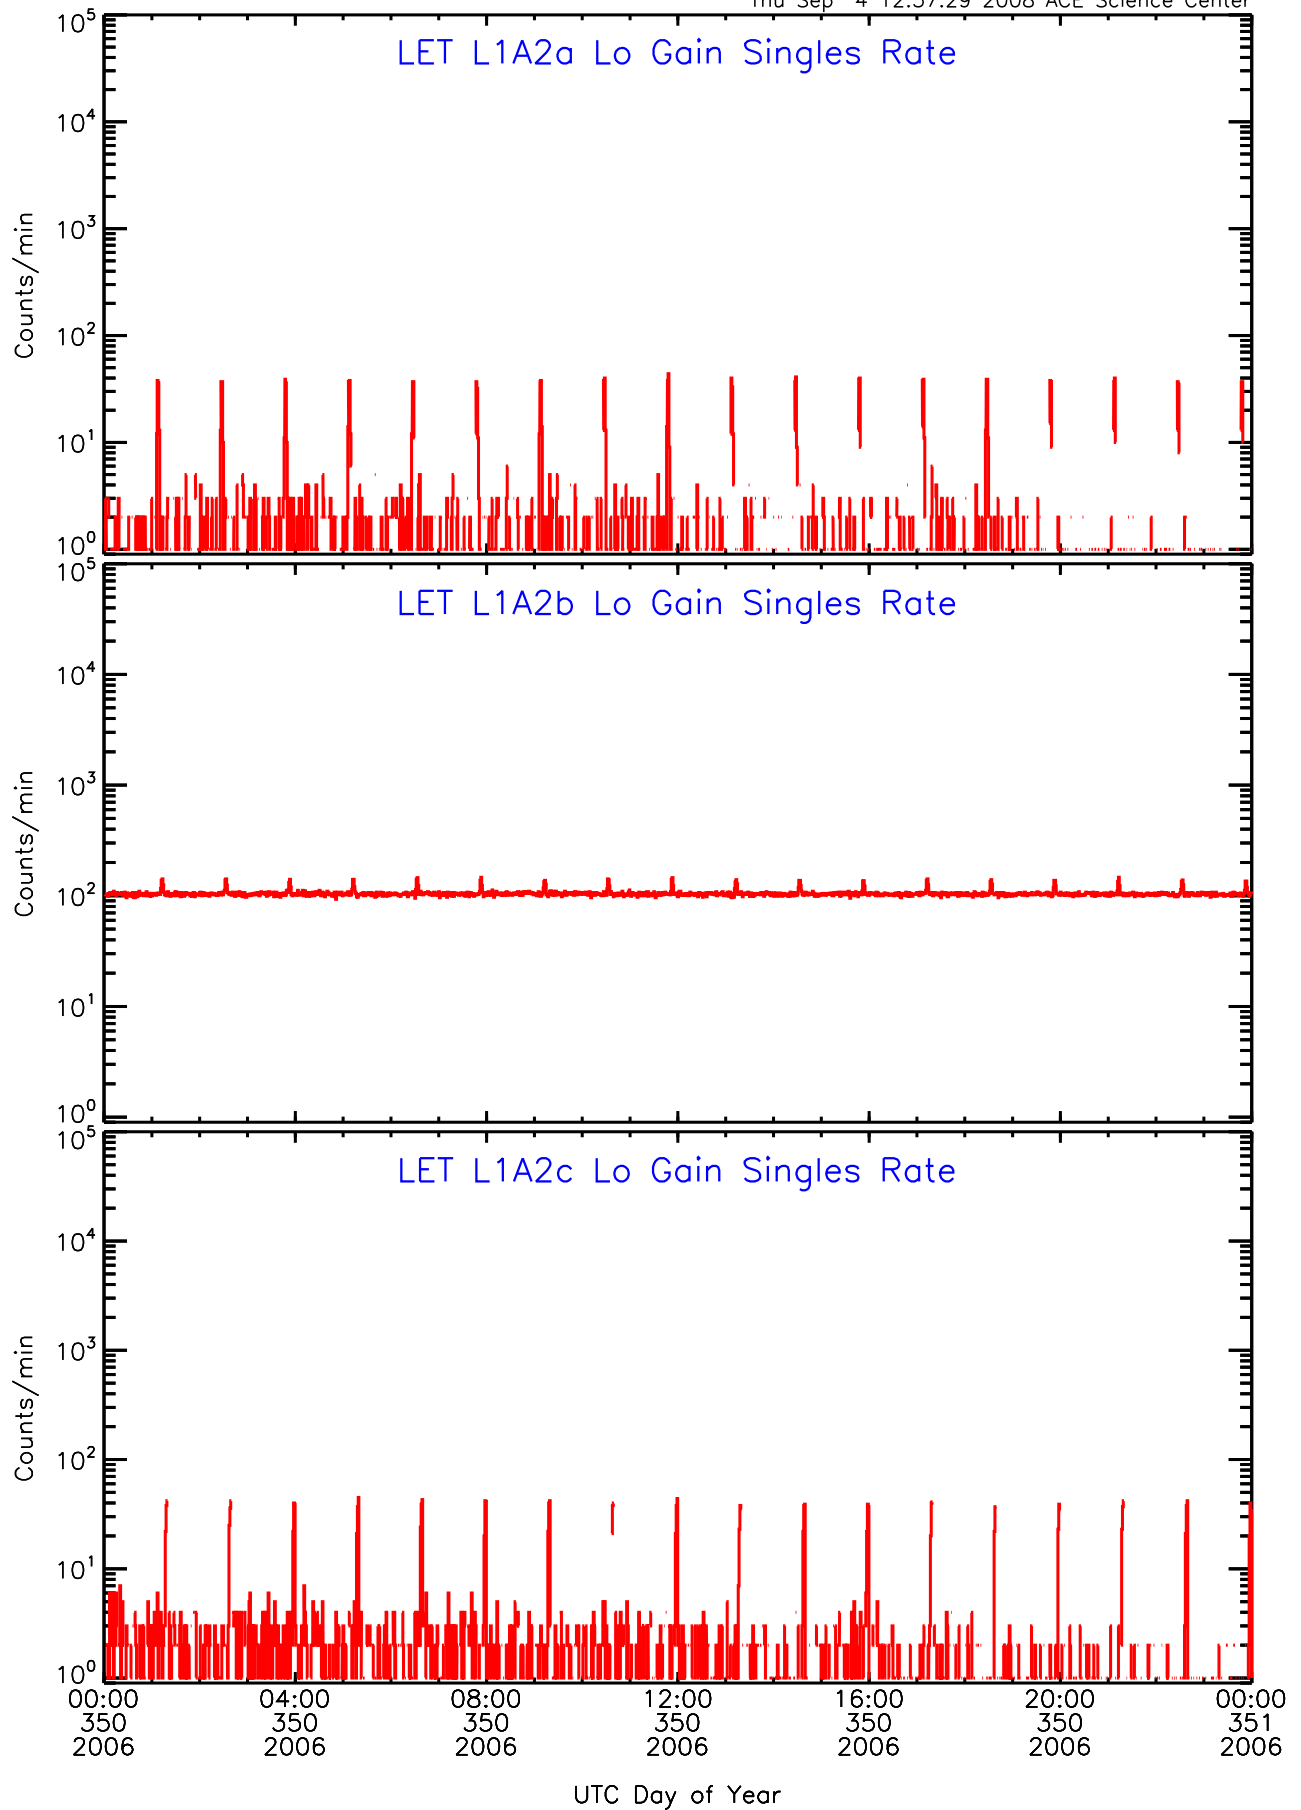

LET ahead Lo-Gain SINGLES RATES Data for 2006-350

Thu Sep 4 12:57:29 2008 ACE Science Center