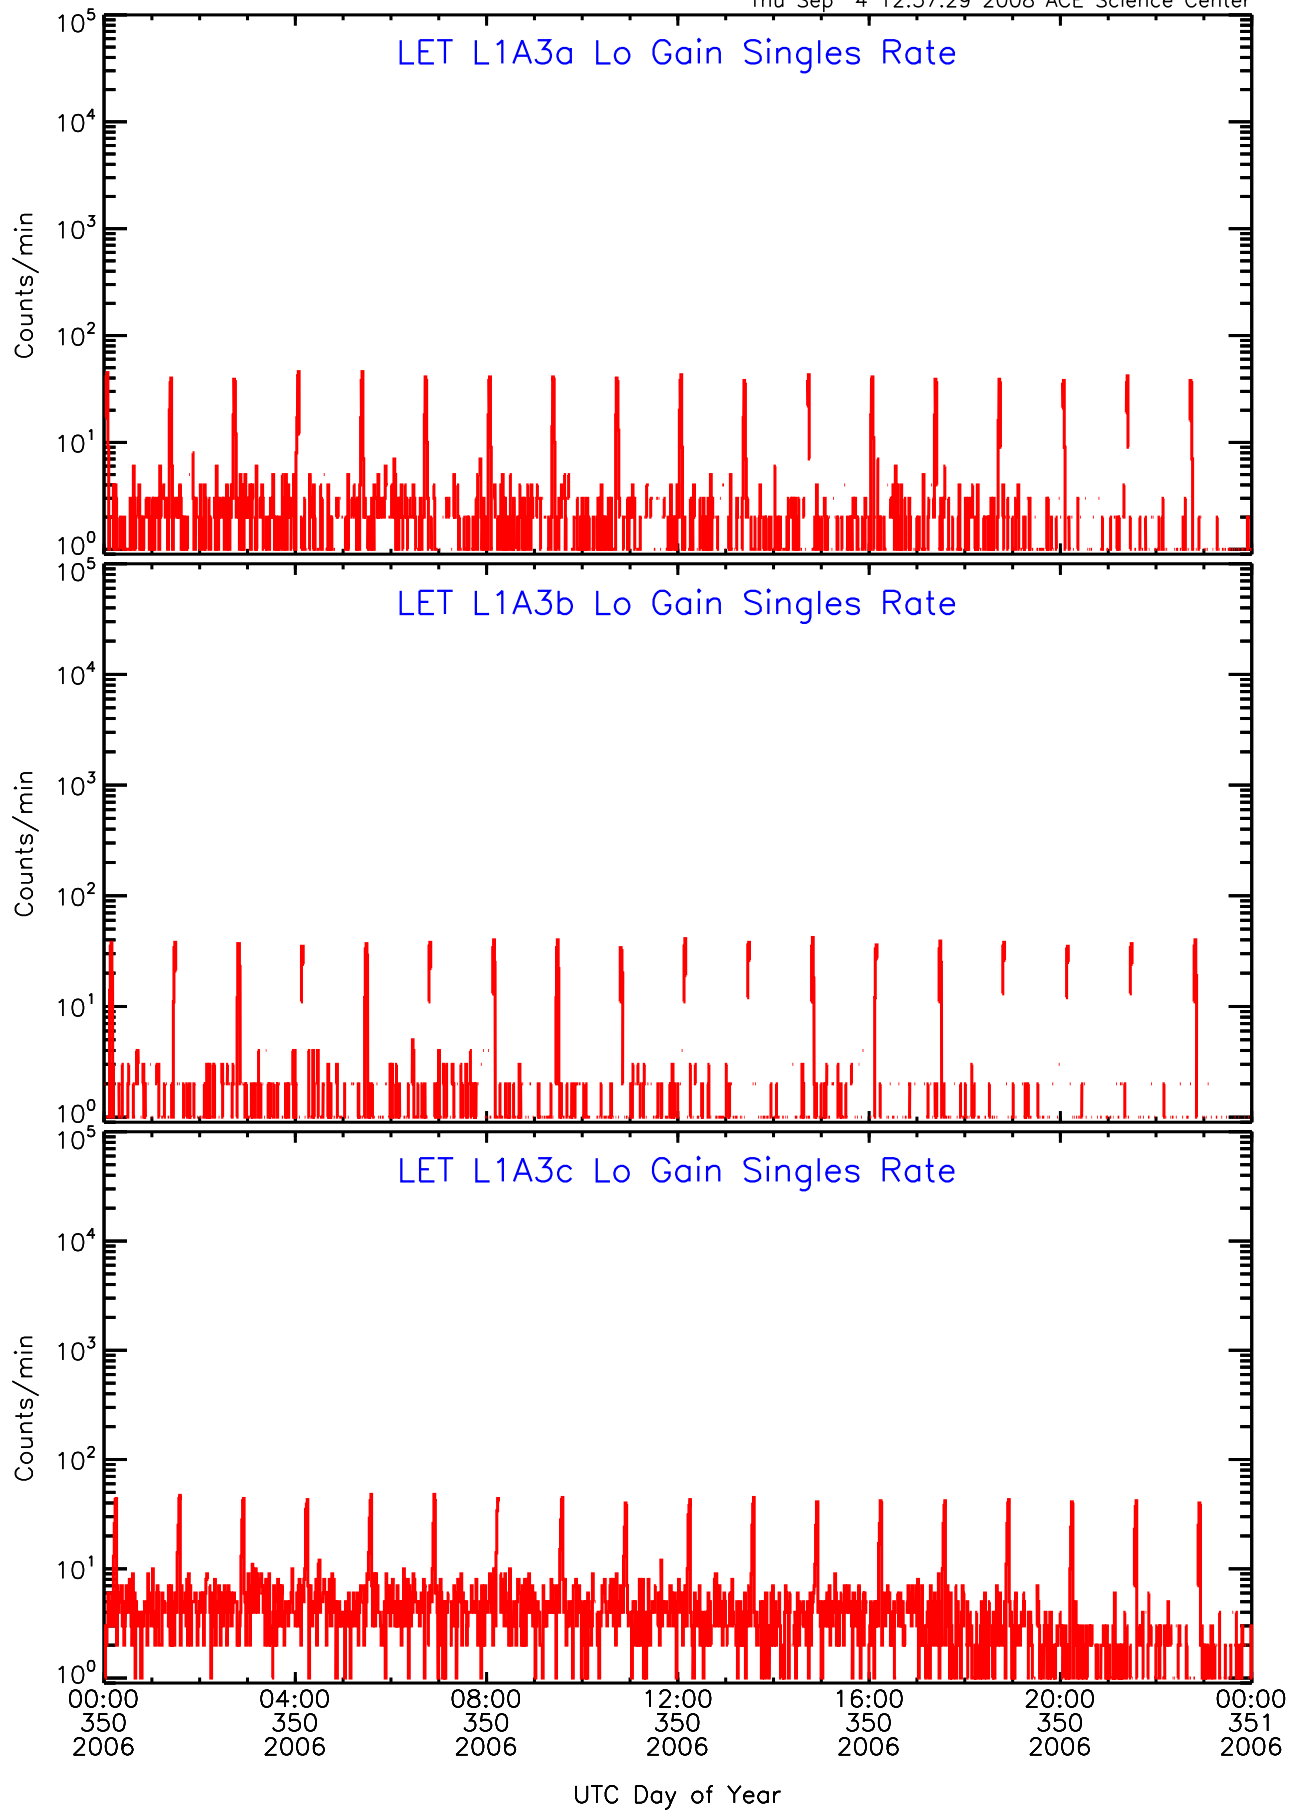

LET ahead Lo-Gain SINGLES RATES Data for 2006-350

Thu Sep 4 12:57:29 2008 ACE Science Center