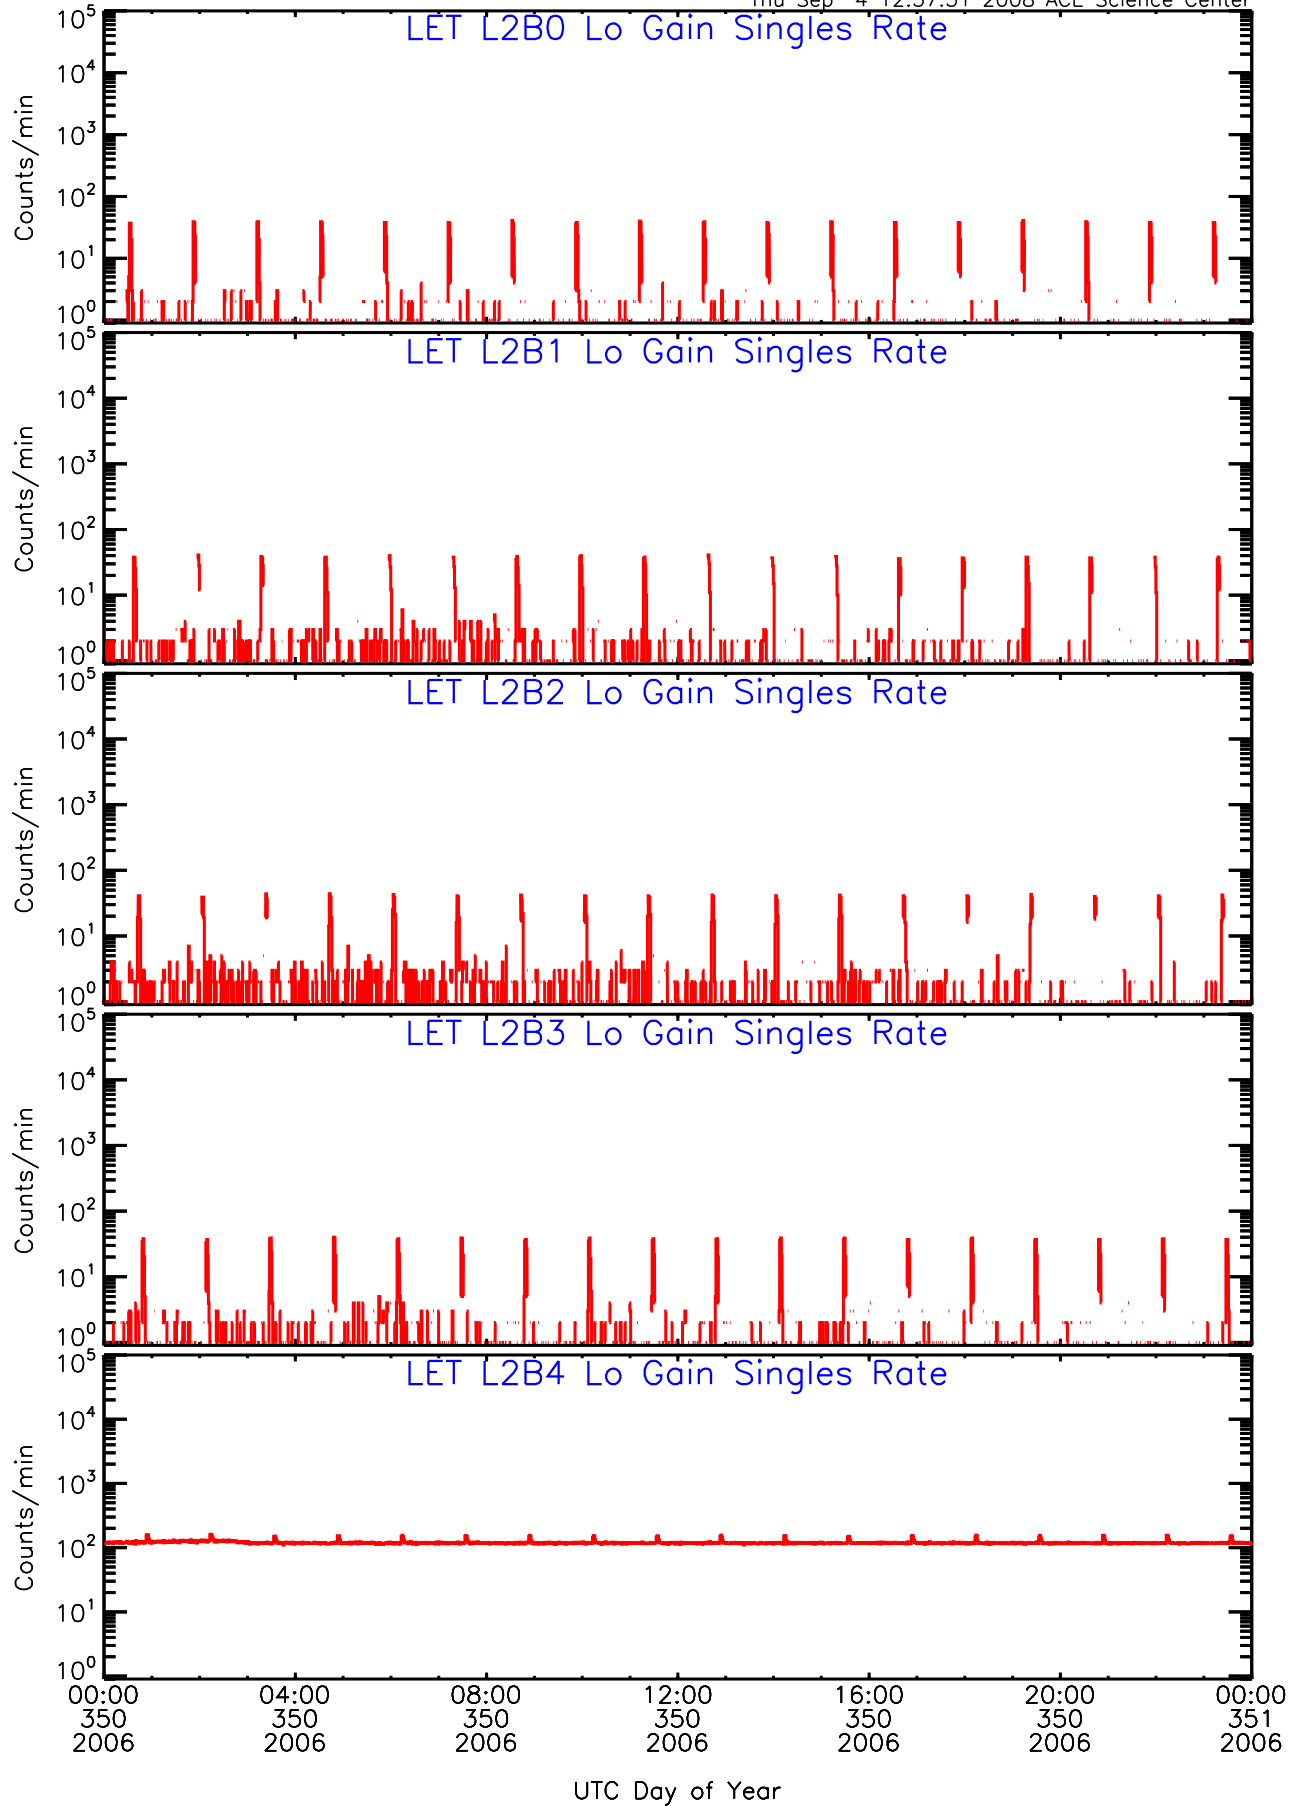

LET ahead Lo-Gain SINGLES RATES Data for 2006-350

Thu Sep 4 12:57:51 2008 ACE Science Center