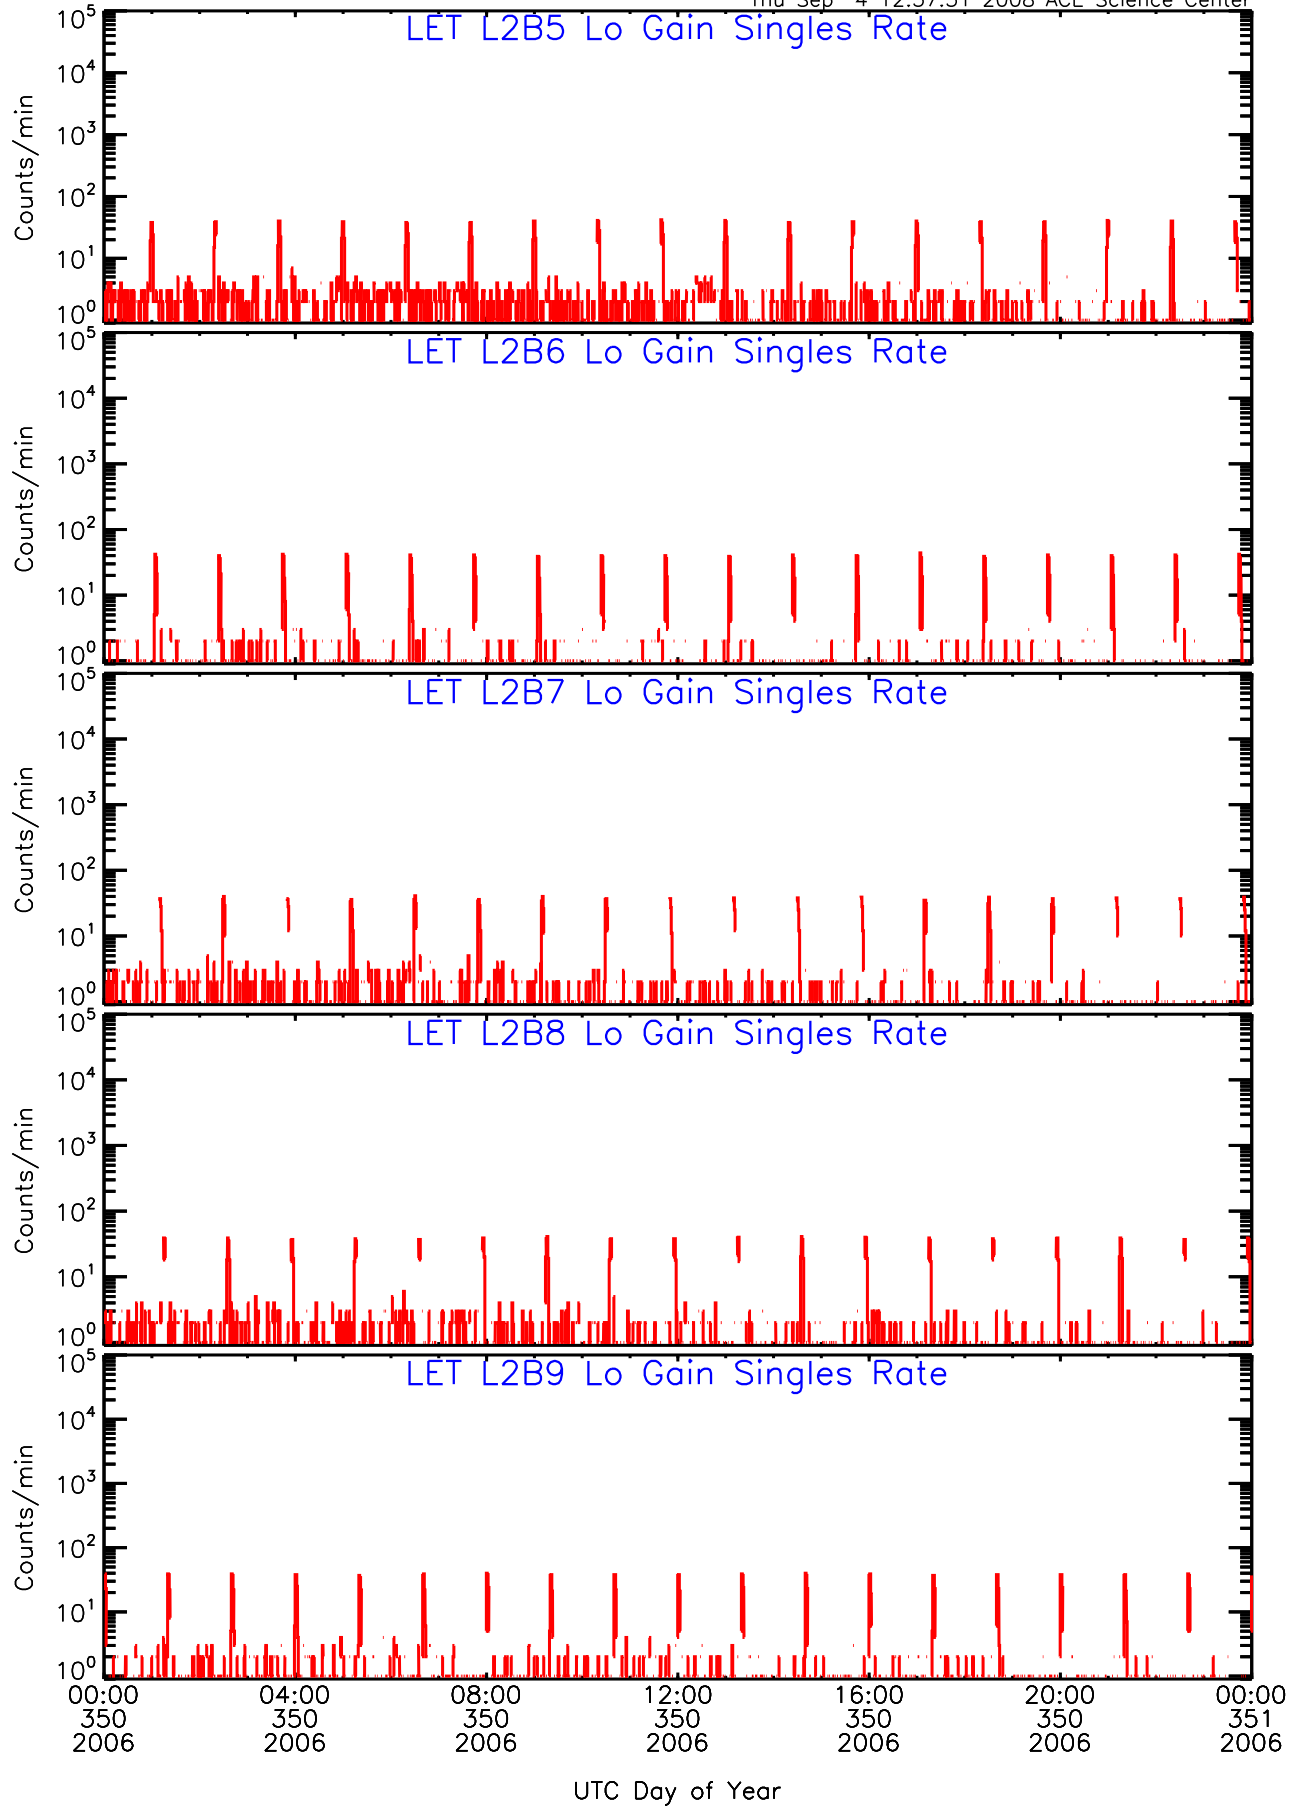

LET ahead Lo-Gain SINGLES RATES Data for 2006-350

Thu Sep 4 12:57:51 2008 ACE Science Center