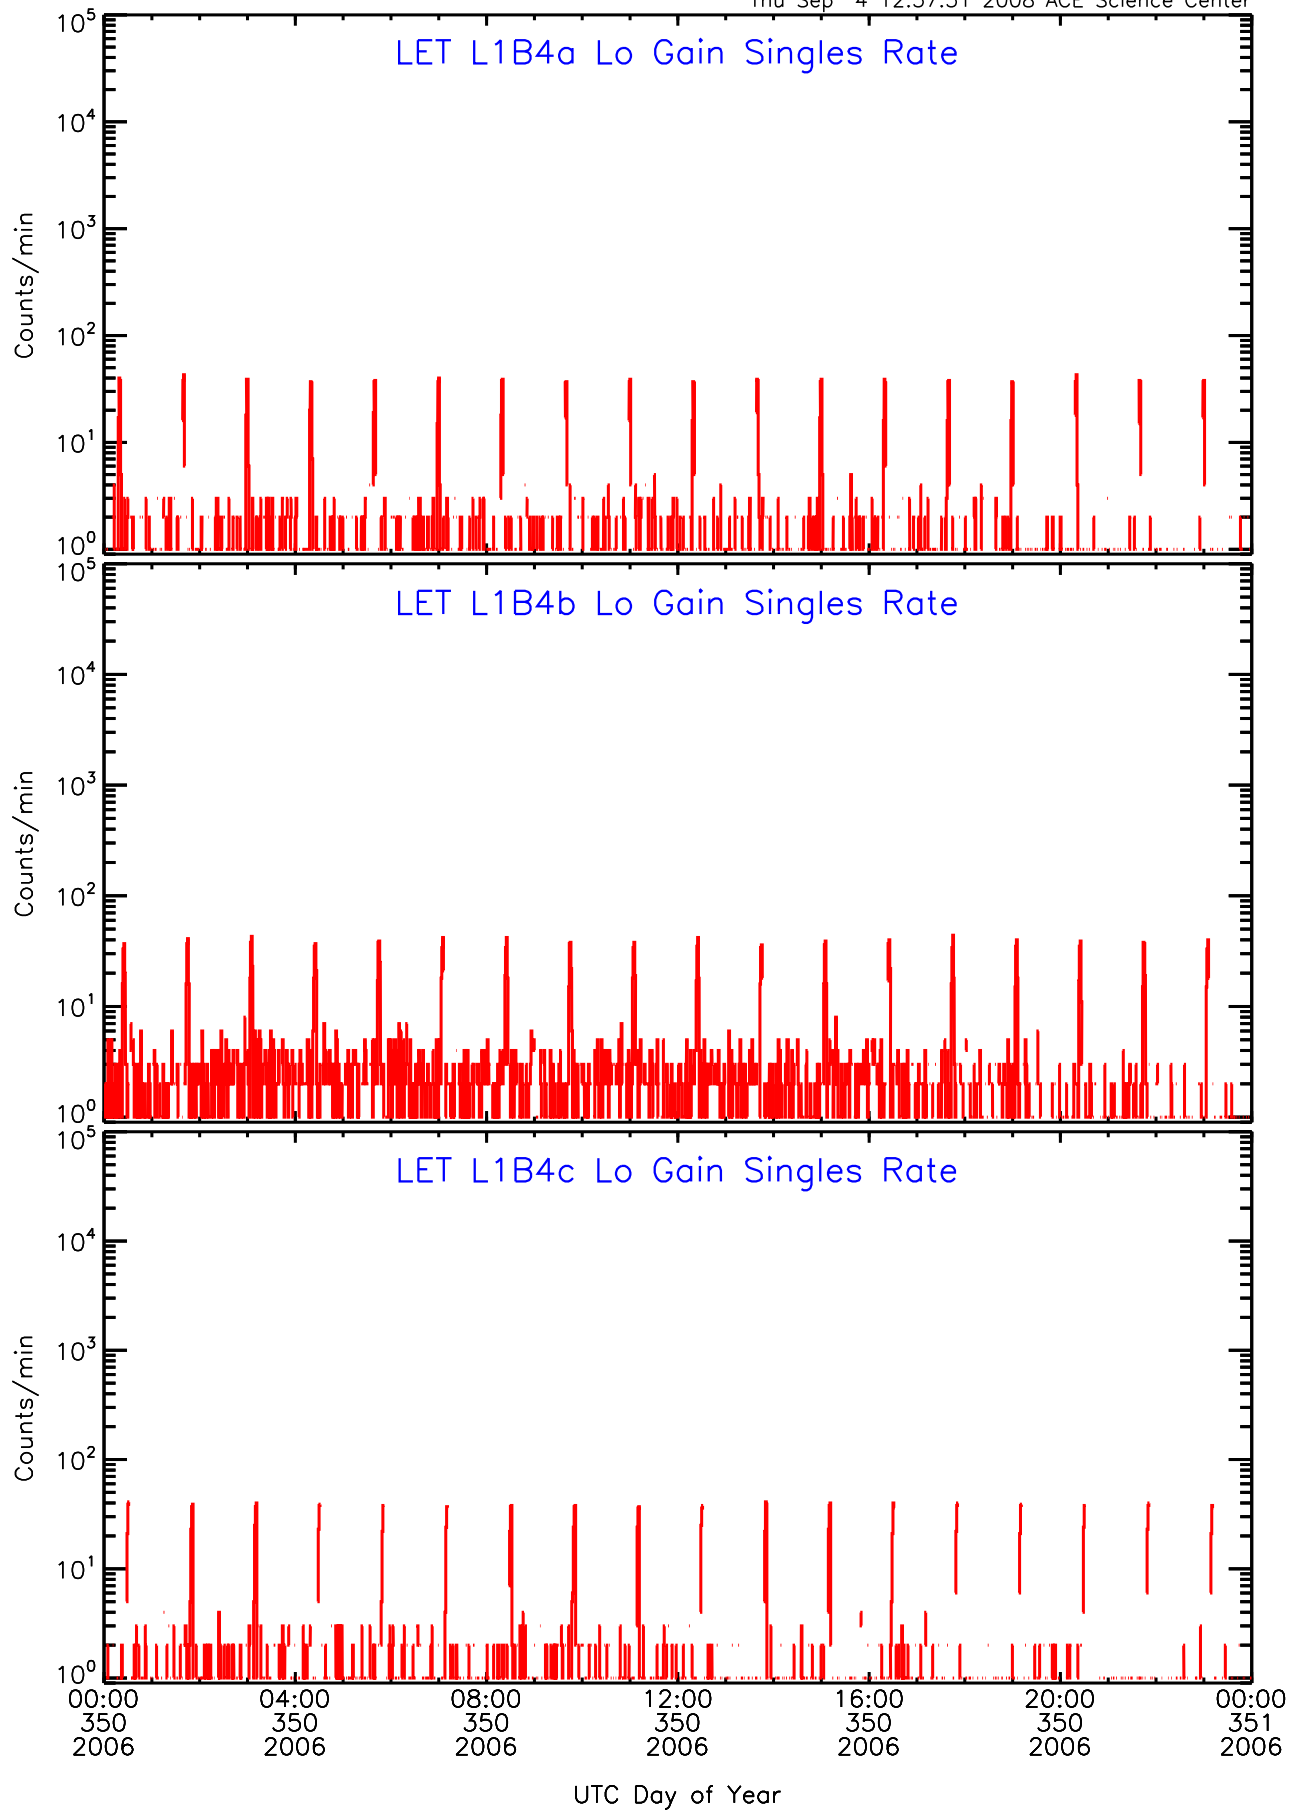

LET ahead Lo-Gain SINGLES RATES Data for 2006-350

Thu Sep 4 12:57:31 2008 ACE Science Center