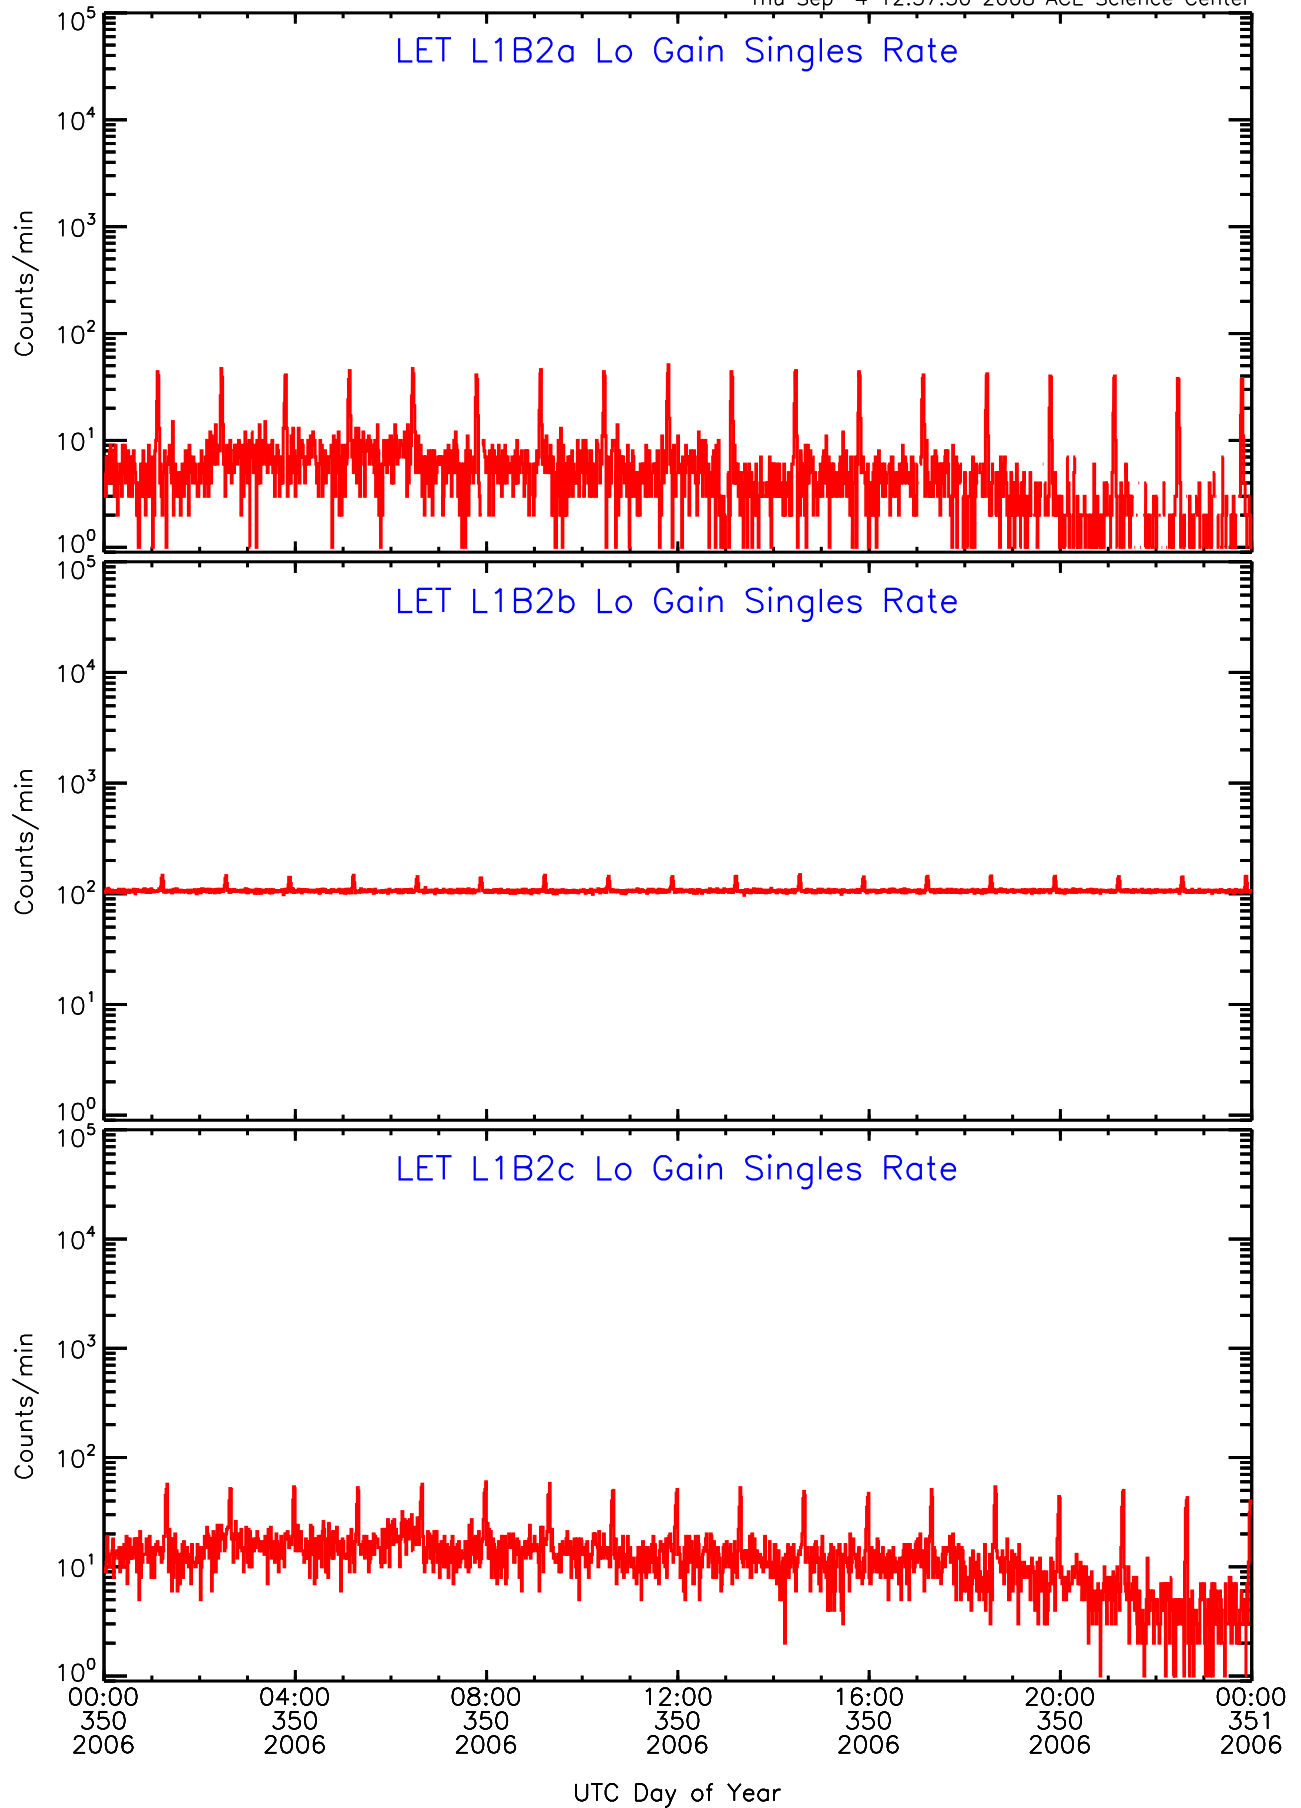

LET ahead Lo-Gain SINGLES RATES Data for 2006-350

Thu Sep 4 12:57:30 2008 ACE Science Center