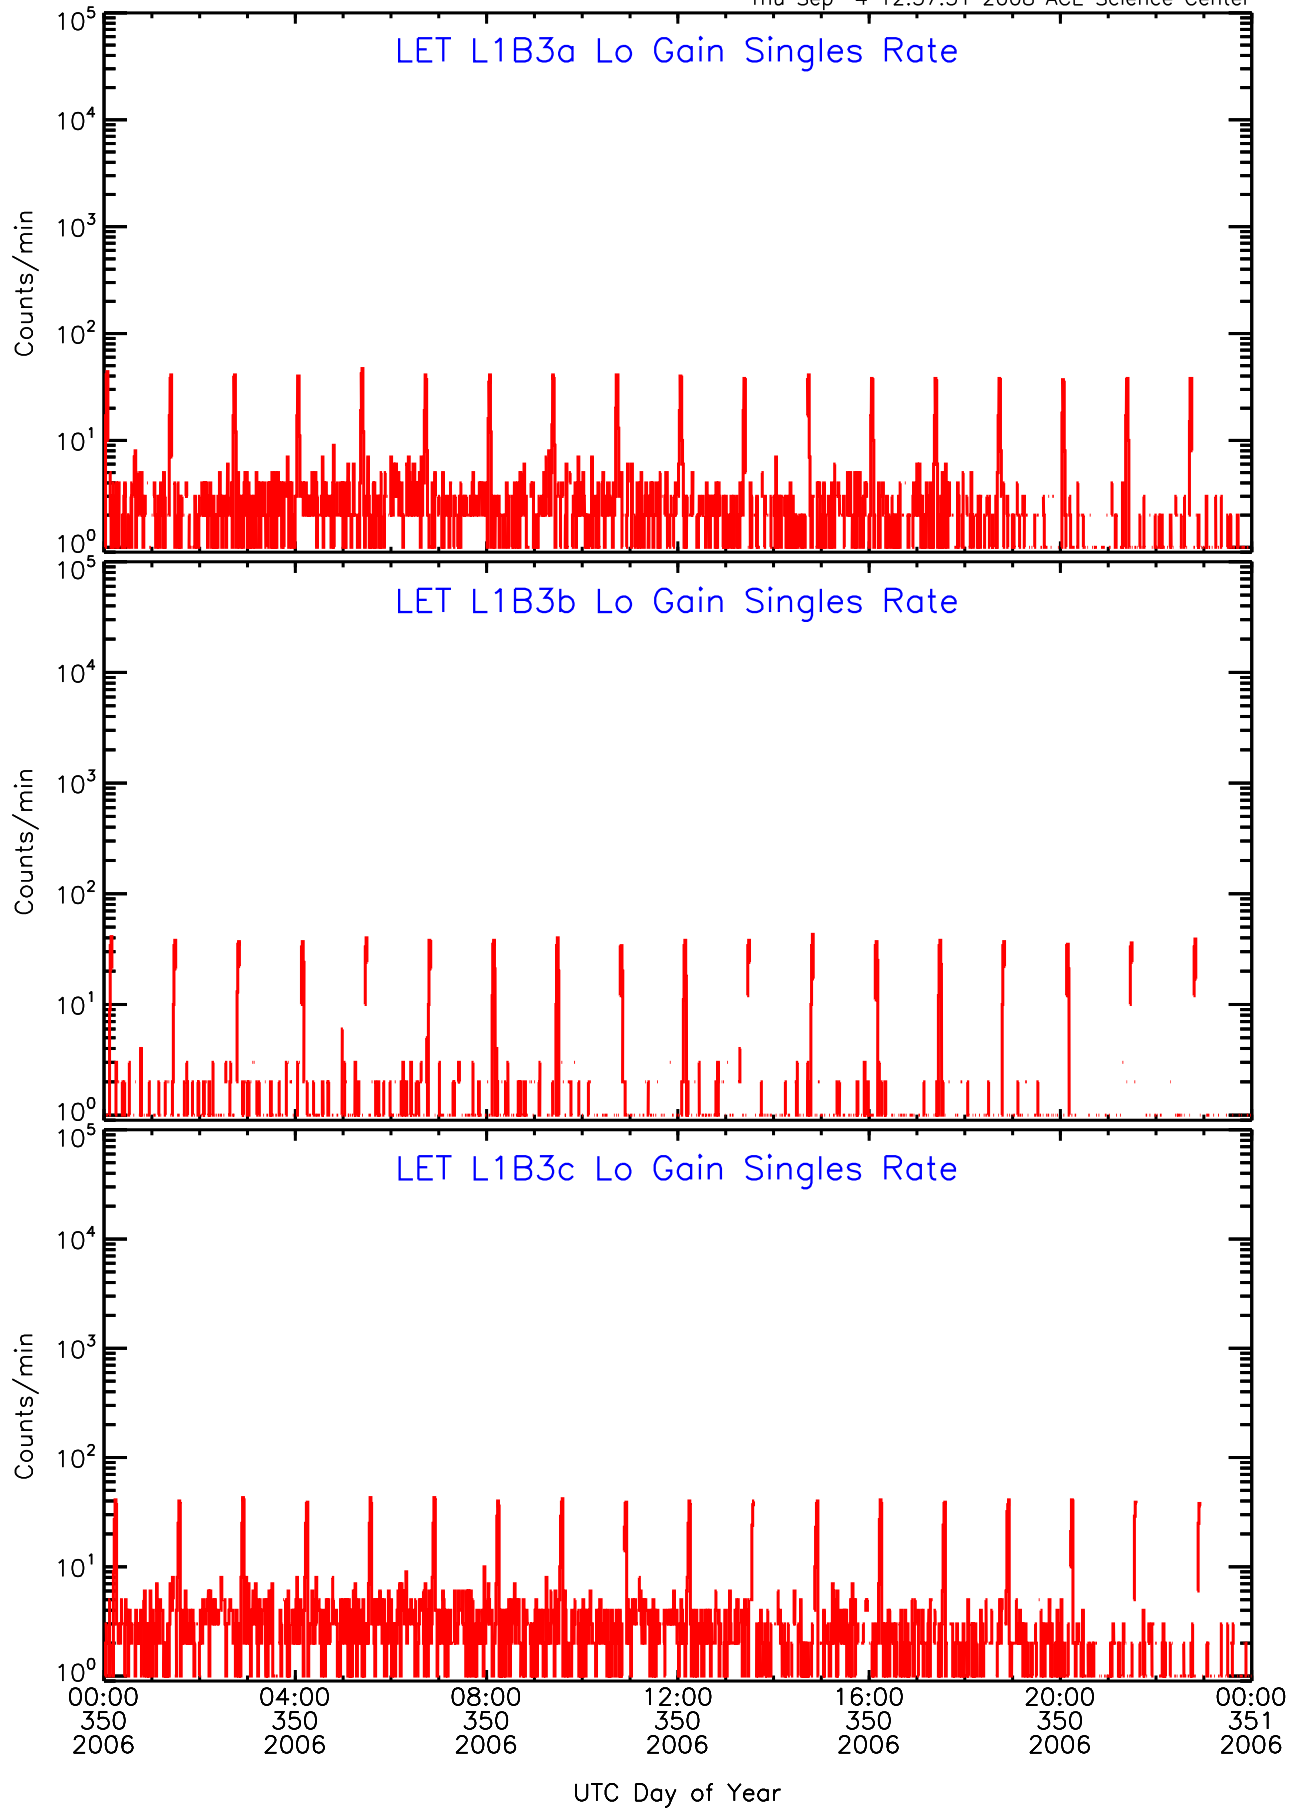

LET ahead Lo-Gain SINGLES RATES Data for 2006-350

Thu Sep 4 12:57:31 2008 ACE Science Center