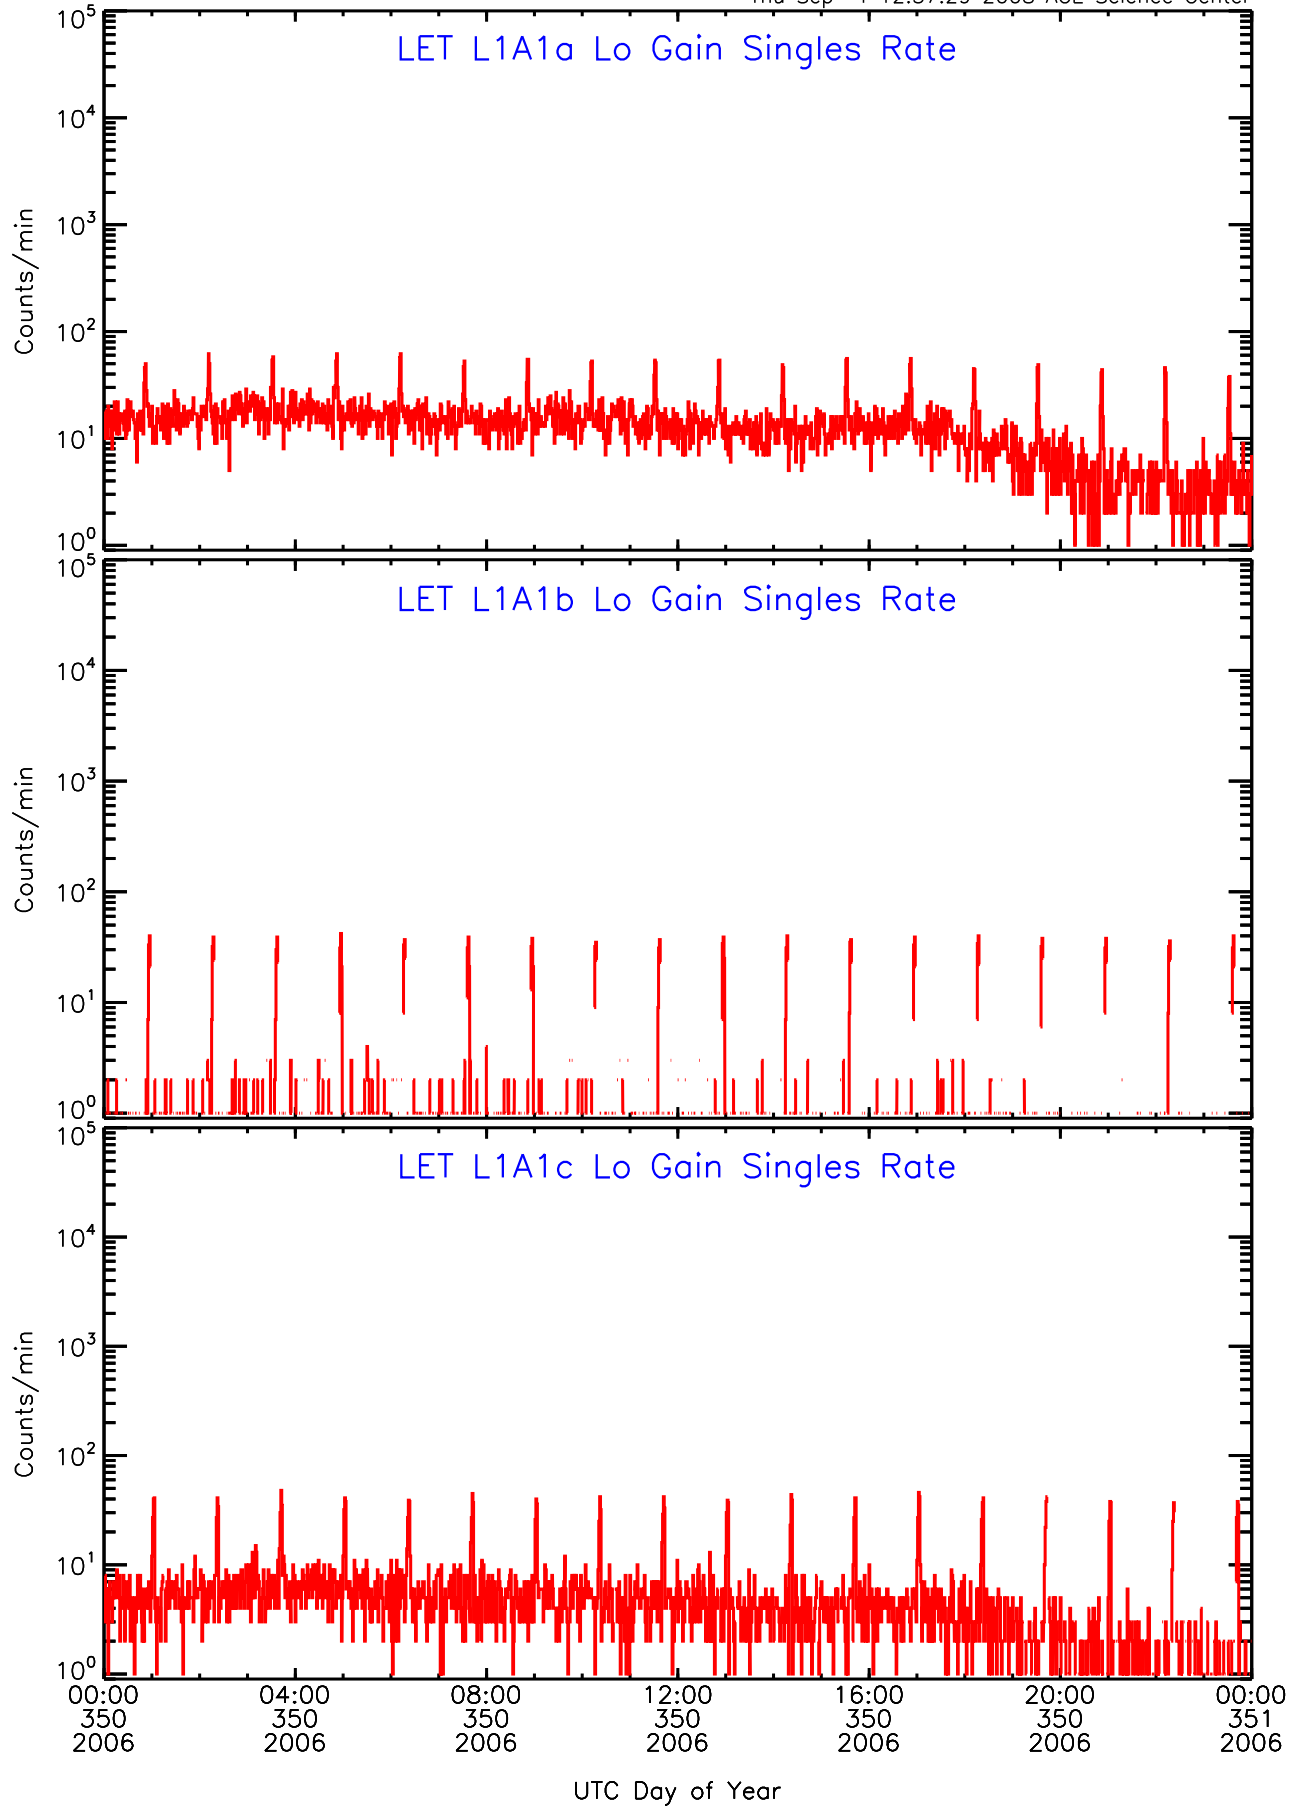

LET ahead Lo-Gain SINGLES RATES Data for 2006-350

Thu Sep 4 12:57:29 2008 ACE Science Center