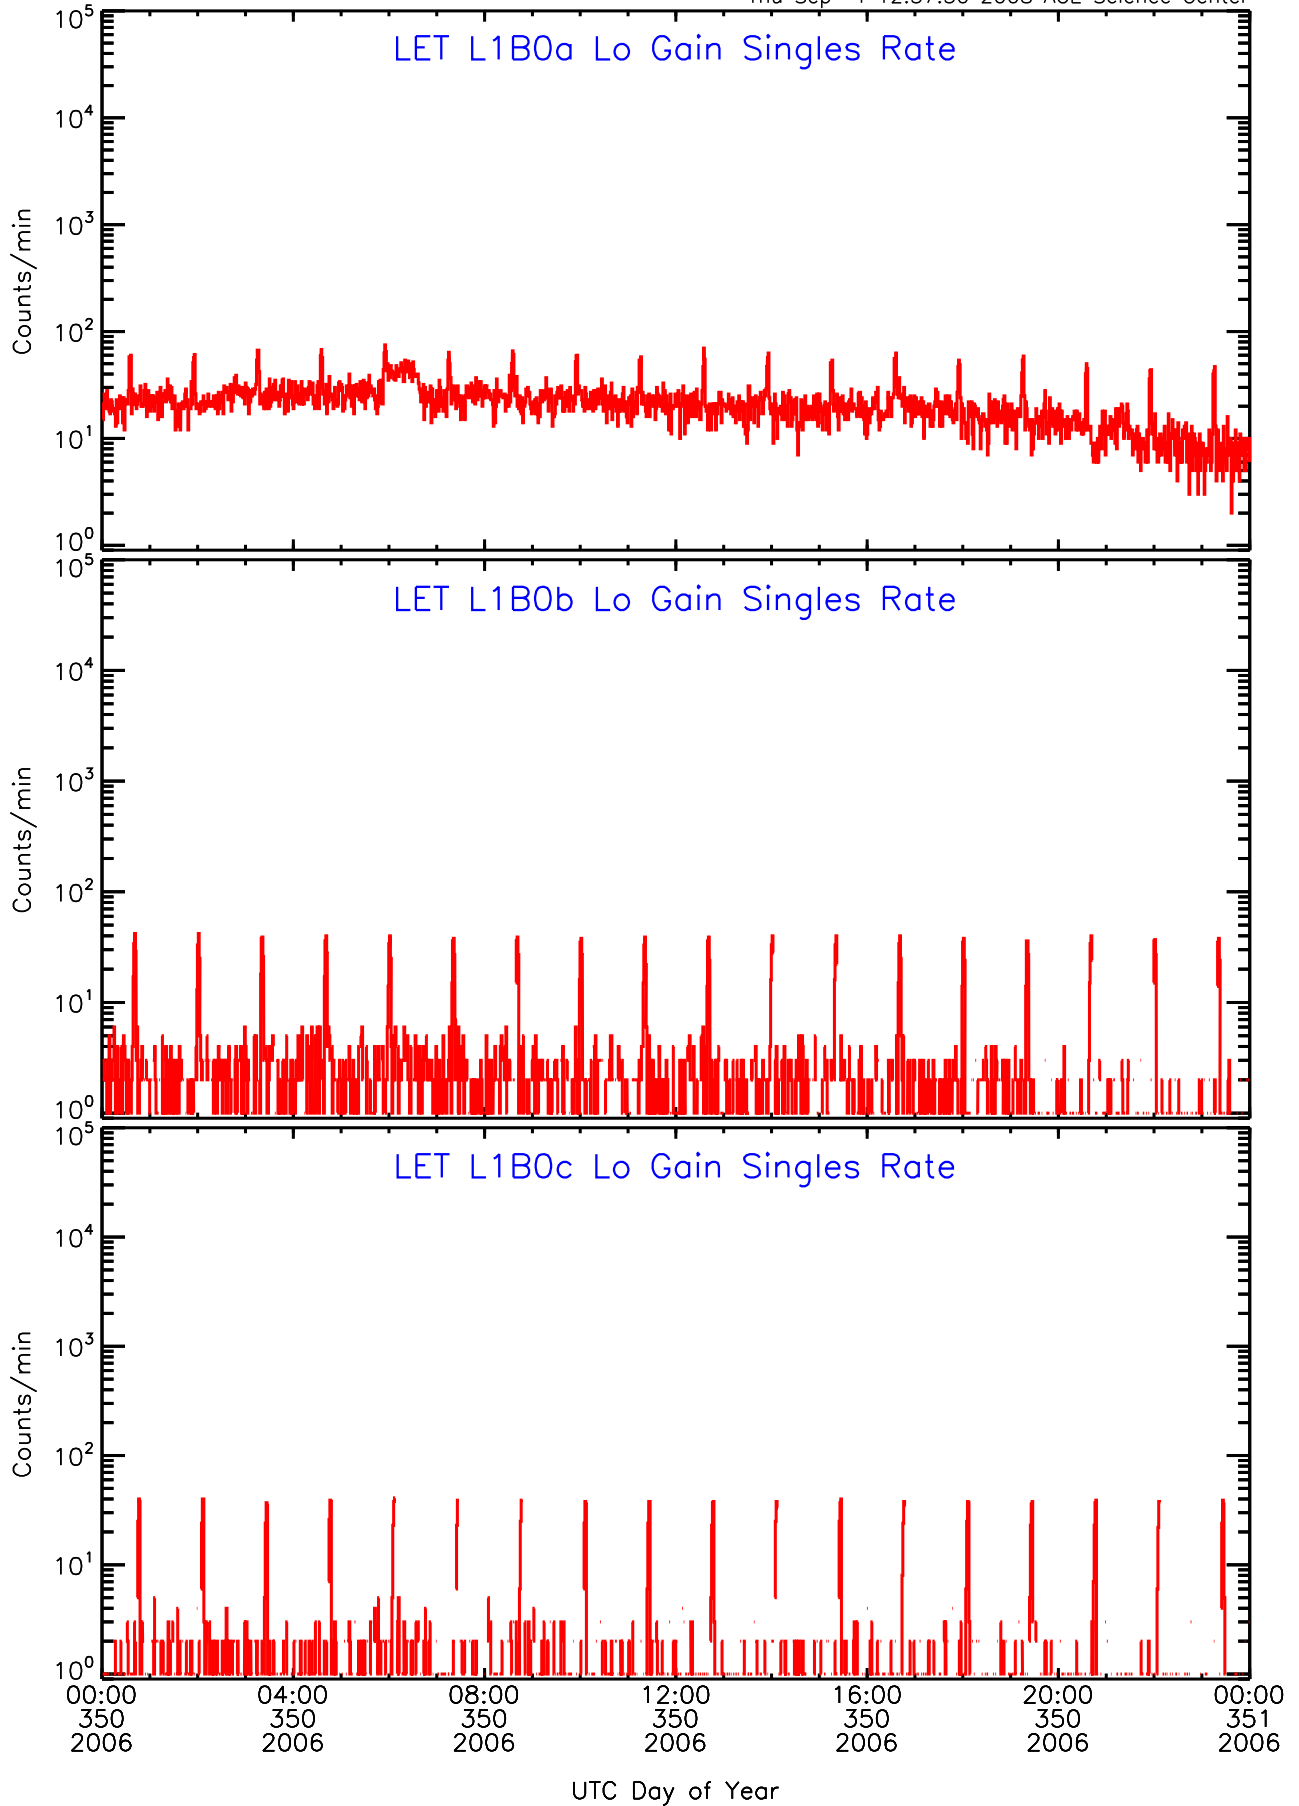

LET ahead Lo-Gain SINGLES RATES Data for 2006-350

Thu Sep 4 12:57:30 2008 ACE Science Center