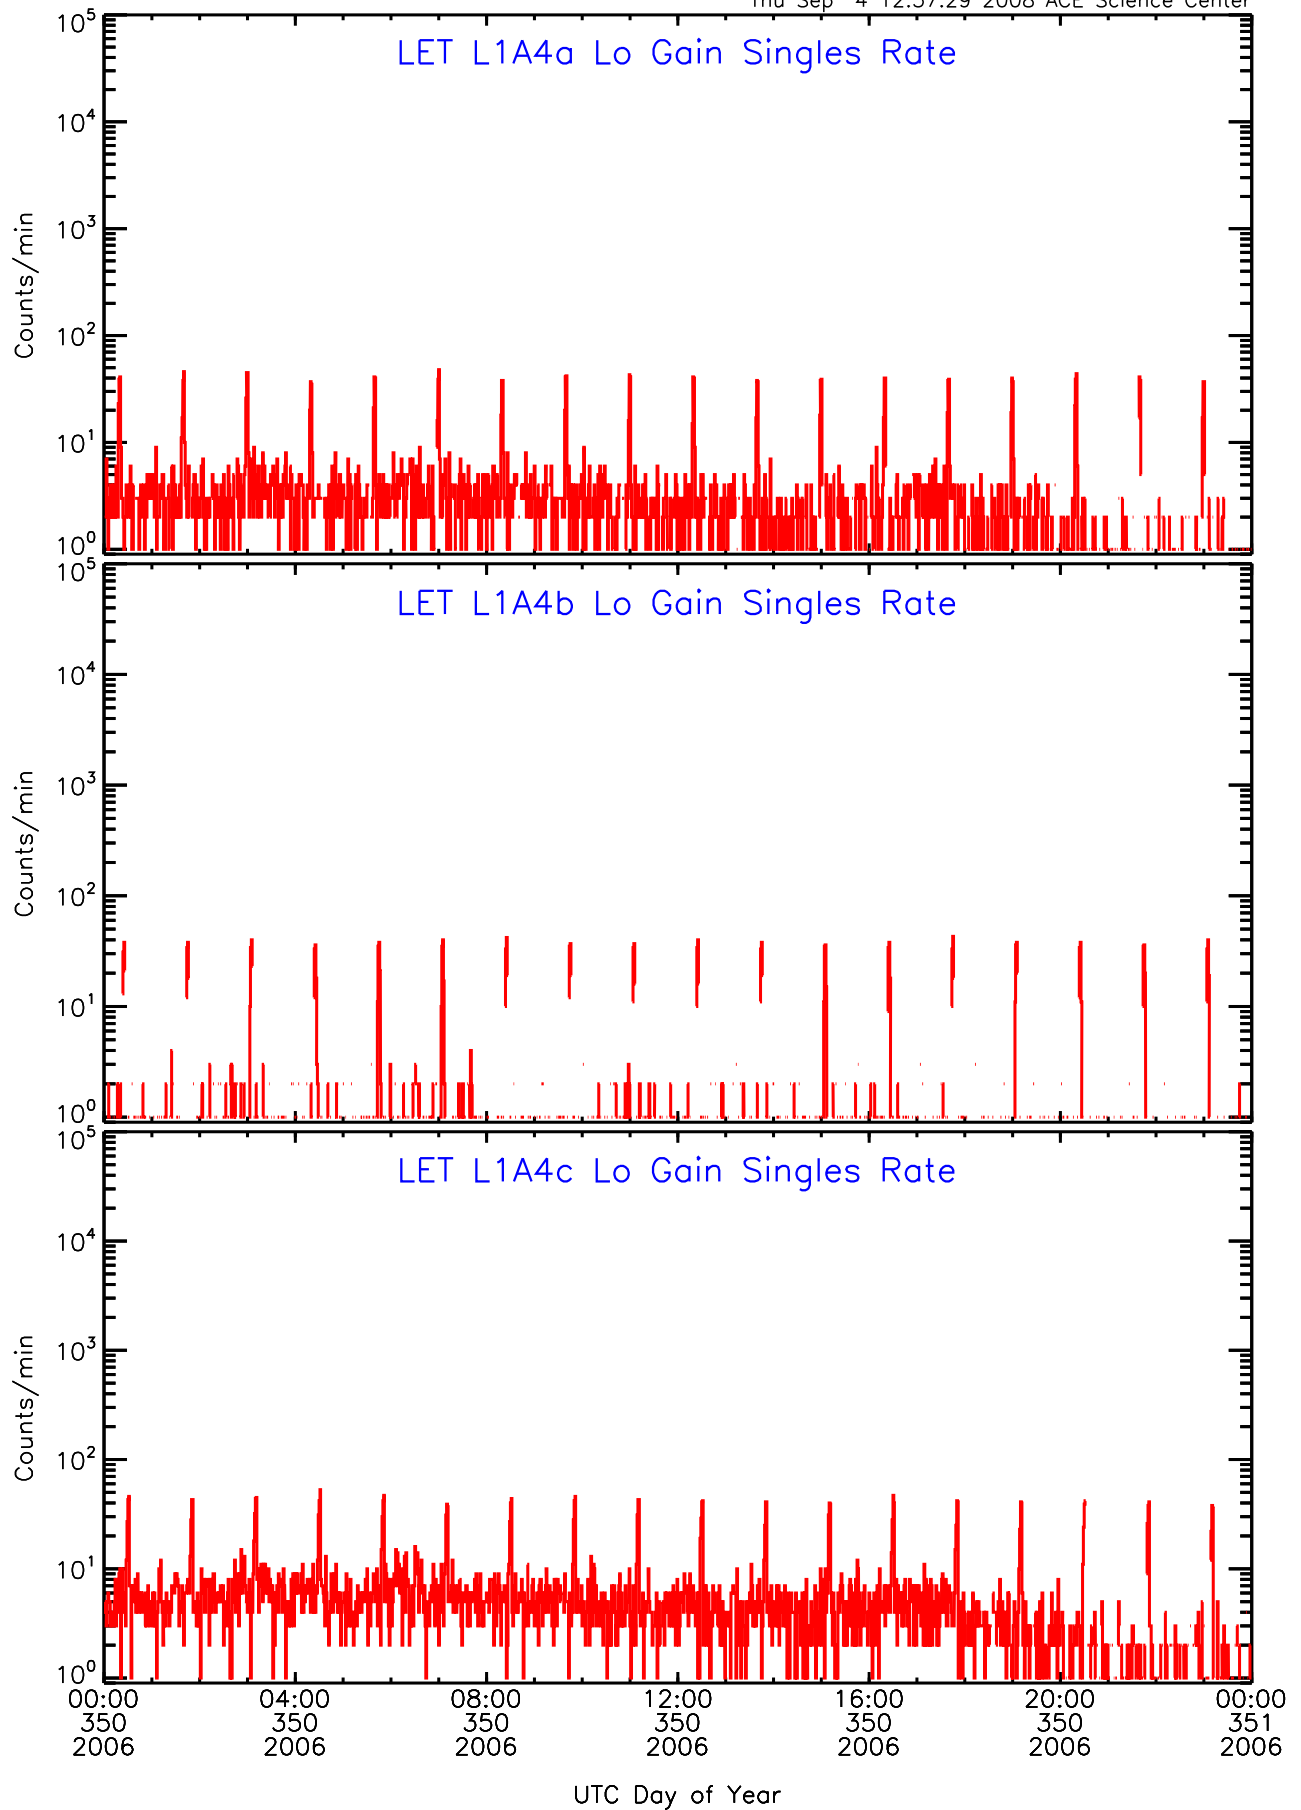

LET ahead Lo-Gain SINGLES RATES Data for 2006-350

Thu Sep 4 12:57:29 2008 ACE Science Center