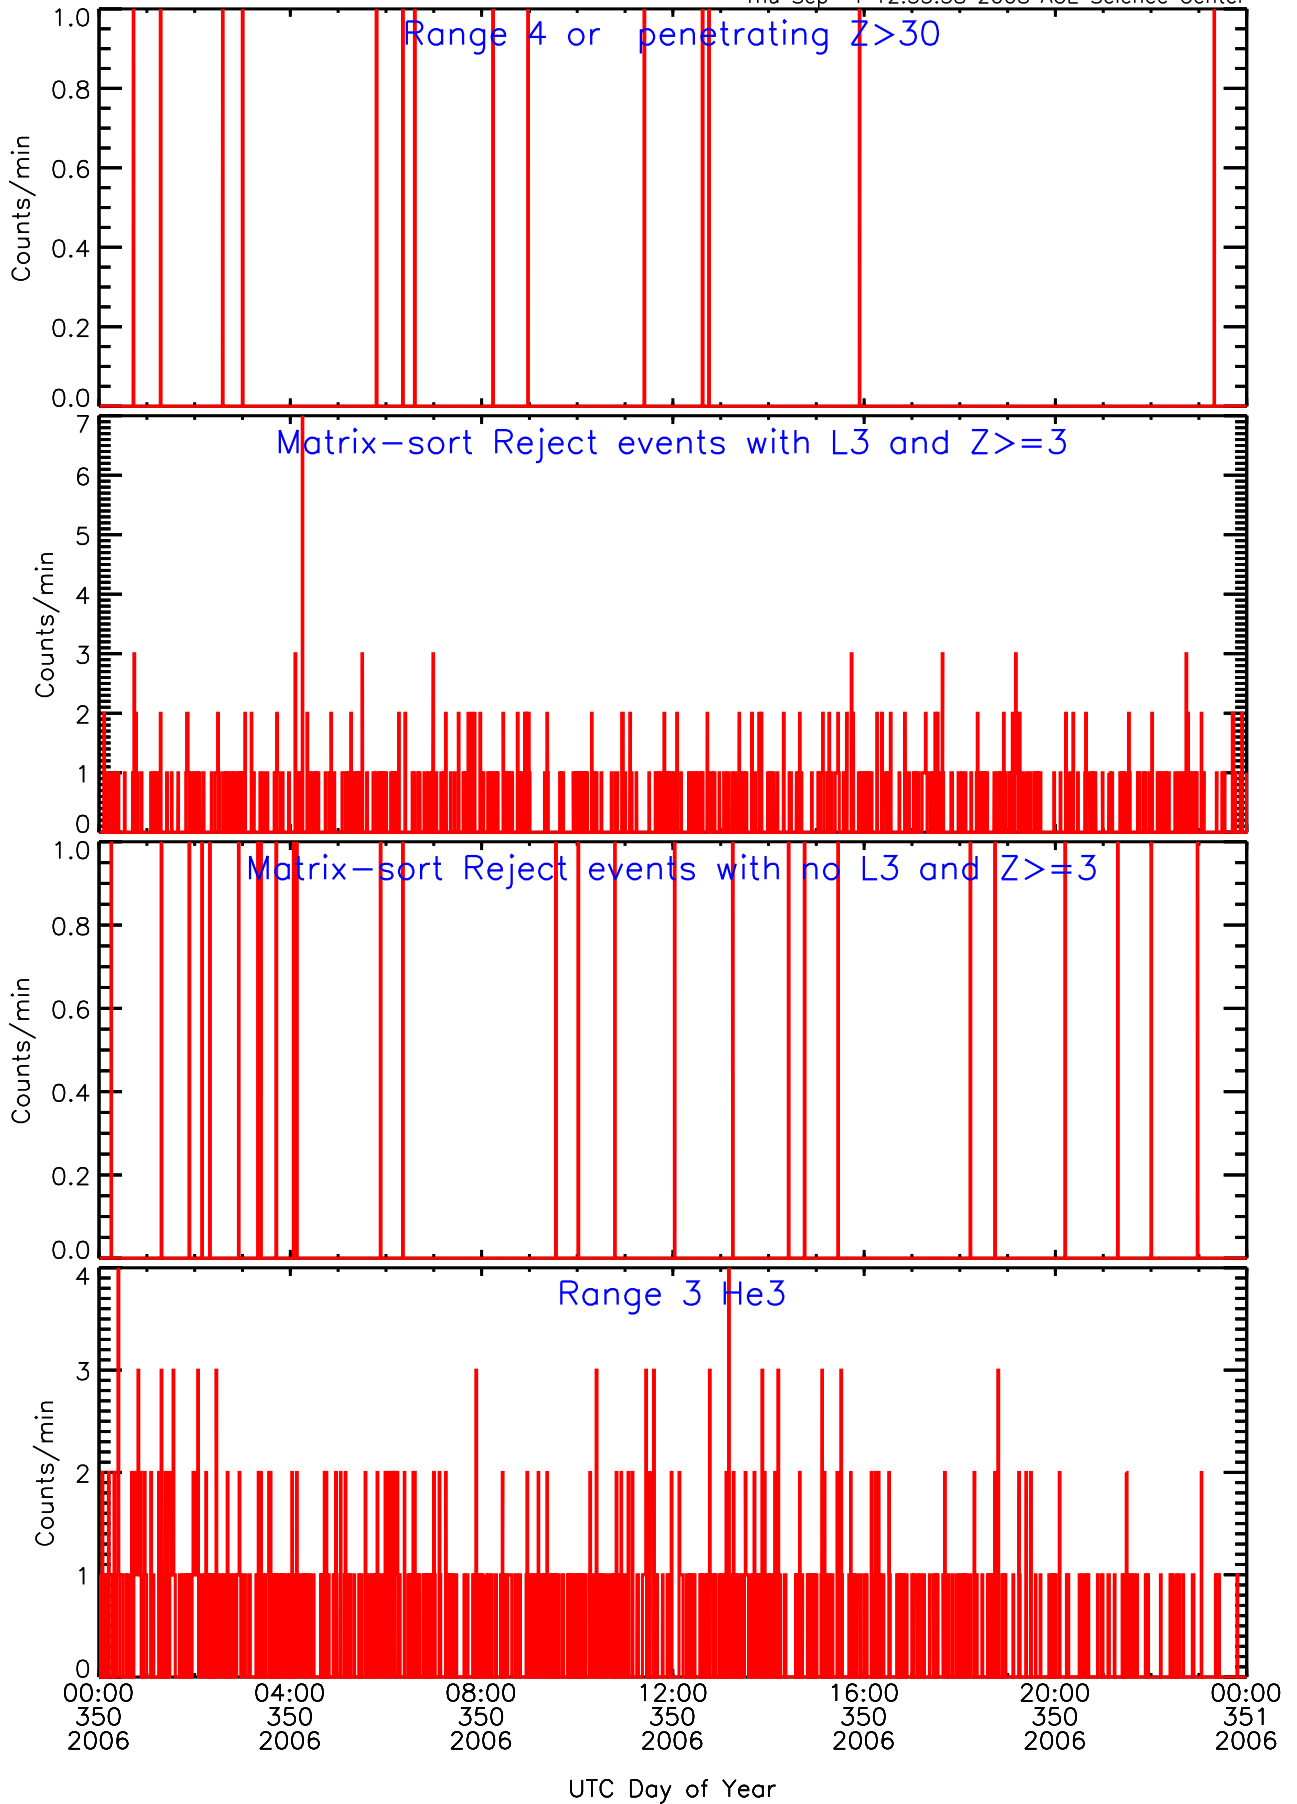

LET ahead Livetime/Trigger Data for 2006-350

Thu Sep 4 12:55:54 2008 ACE Science Center

LET ahead EVPRATES Data for 2006-350

Thu Sep 4 12:55:21 2008 ACE Science Center

LET ahead EVPRATES Data for 2006-350

Thu Sep 4 12:55:22 2008 ACE Science Center

LET ahead EVPRATES Data for 2006-350

Thu Sep 4 12:55:22 2008 ACE Science Center

LET ahead EVPRATES Data for 2006-350

Thu Sep 4 12:55:22 2008 ACE Science Center

LET ahead BUFRATES Data for 2006-350

Thu Sep 4 12:55:37 2008 ACE Science Center

LET ahead BUFRATES Data for 2006-350

Thu Sep 4 12:55:38 2008 ACE Science Center

LET ahead BUFRATES Data for 2006-350

Thu Sep 4 12:55:38 2008 ACE Science Center

LET ahead BUFRATES Data for 2006-350

Thu Sep 4 12:55:38 2008 ACE Science Center

LET ahead BUFRATES Data for 2006-350

Thu Sep 4 12:55:38 2008 ACE Science Center

LET ahead BUFRATES Data for 2006-350

Thu Sep 4 12:55:39 2008 ACE Science Center

LET ahead BUFRATES Data for 2006-350