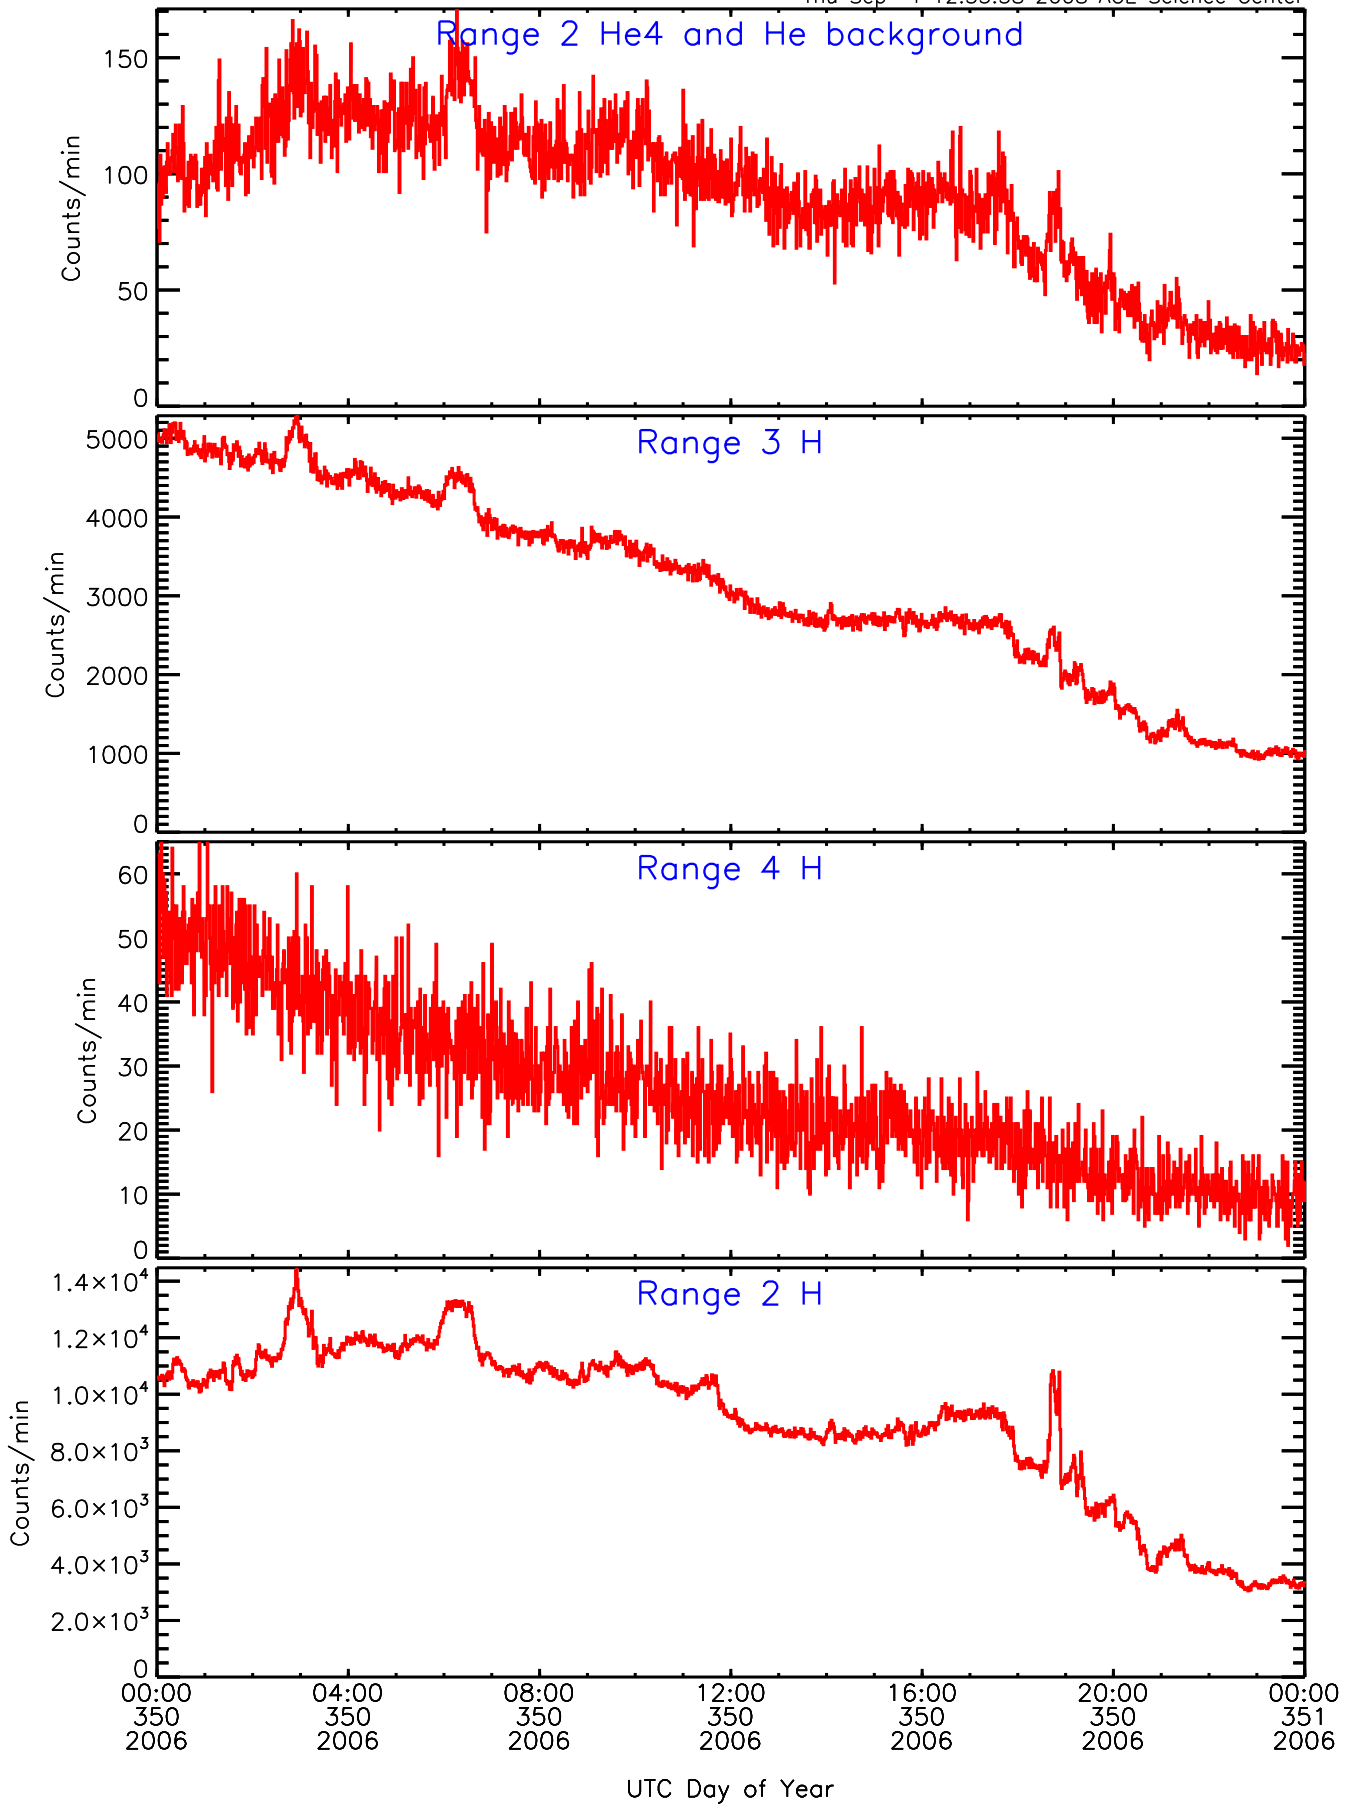

Thu Sep 4 12:55:37 2008 ACE Science Center

LET ahead BUFRATES Data for 2006-350

Thu Sep 4 12:55:38 2008 ACE Science Center

LET ahead BUFRATES Data for 2006-350

Thu Sep 4 12:55:38 2008 ACE Science Center

LET ahead BUFRATES Data for 2006-350

Thu Sep 4 12:55:38 2008 ACE Science Center

LET ahead BUFRATES Data for 2006-350

Thu Sep 4 12:55:38 2008 ACE Science Center

LET ahead BUFRATES Data for 2006-350

Thu Sep 4 12:55:39 2008 ACE Science Center

LET ahead BUFRATES Data for 2006-350