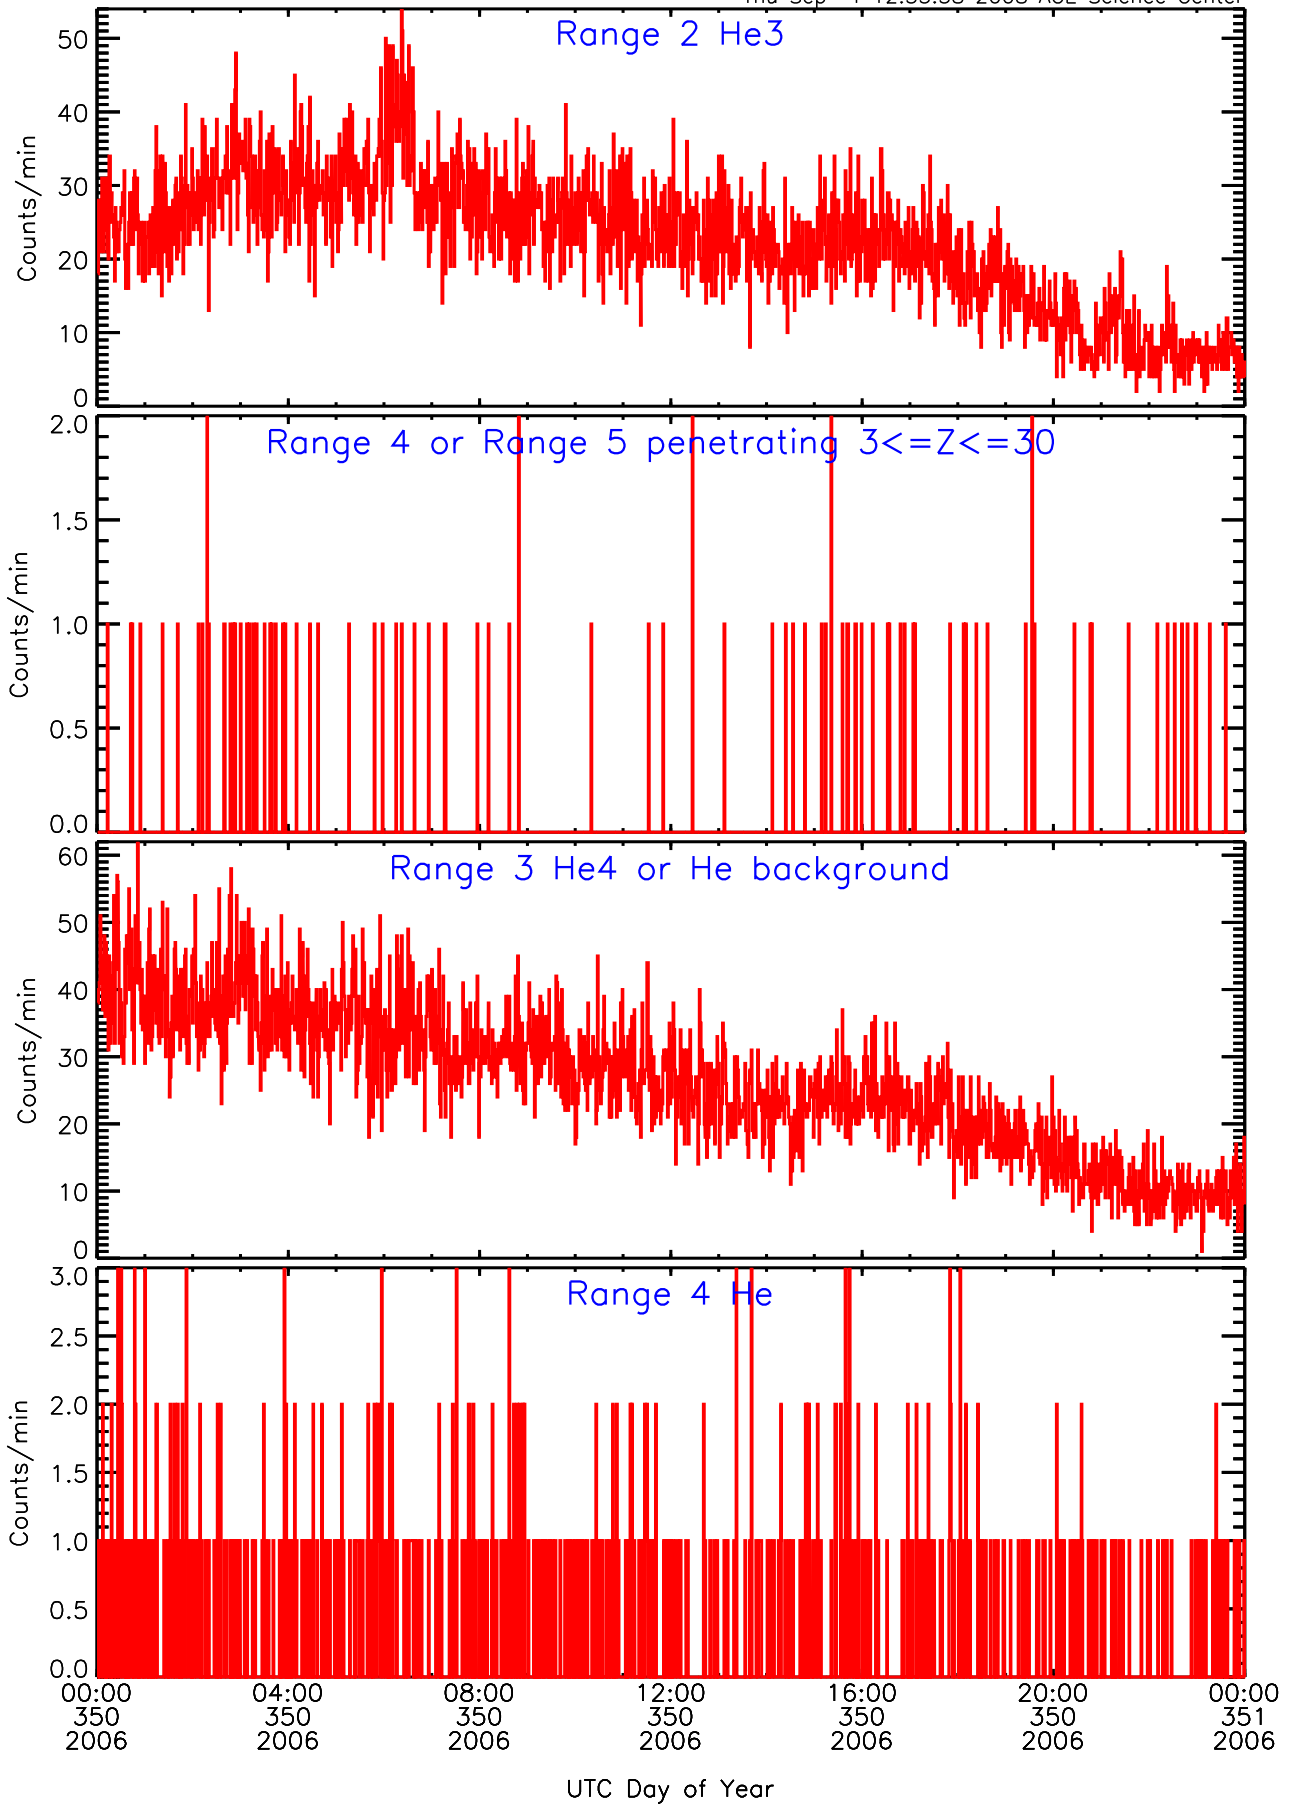

LET ahead Livetime/Trigger Data for 2006-350

Thu Sep 4 12:55:54 2008 ACE Science Center

LET ahead EVPRATES Data for 2006-350

Thu Sep 4 12:55:21 2008 ACE Science Center

LET ahead EVPRATES Data for 2006-350

Thu Sep 4 12:55:22 2008 ACE Science Center

LET ahead EVPRATES Data for 2006-350

Thu Sep 4 12:55:22 2008 ACE Science Center

LET ahead EVPRATES Data for 2006-350

Thu Sep 4 12:55:22 2008 ACE Science Center

LET ahead BUFRATES Data for 2006-350

Thu Sep 4 12:55:37 2008 ACE Science Center

LET ahead BUFRATES Data for 2006-350

Thu Sep 4 12:55:38 2008 ACE Science Center

LET ahead BUFRATES Data for 2006-350

Thu Sep 4 12:55:38 2008 ACE Science Center

LET ahead BUFRATES Data for 2006-350

Thu Sep 4 12:55:38 2008 ACE Science Center

LET ahead BUFRATES Data for 2006-350

Thu Sep 4 12:55:38 2008 ACE Science Center

LET ahead BUFRATES Data for 2006-350

Thu Sep 4 12:55:39 2008 ACE Science Center

LET ahead BUFRATES Data for 2006-350