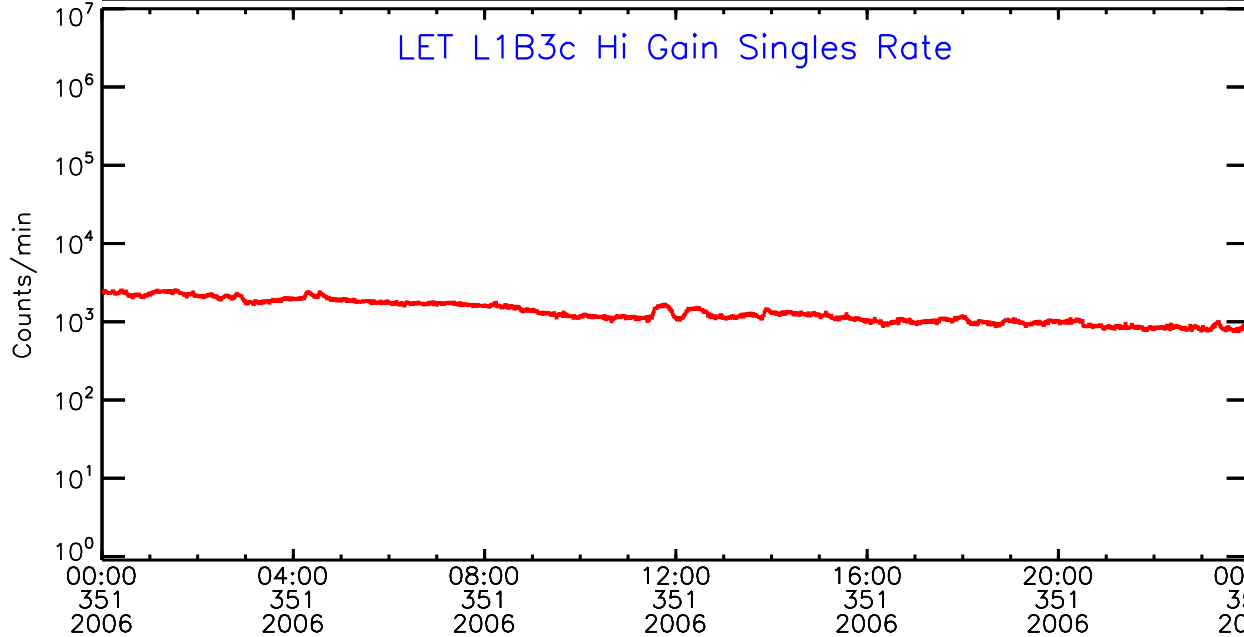

UTC Day of Year

LET ahead Hi-Gain SINGLES RATES Data for 2006-351

Thu Sep 4 12:59:38 2008 ACE Science Center

UTC Day of Year

LET ahead Hi-Gain SINGLES RATES Data for 2006-351

Thu Sep 4 12:59:39 2008 ACE Science Center