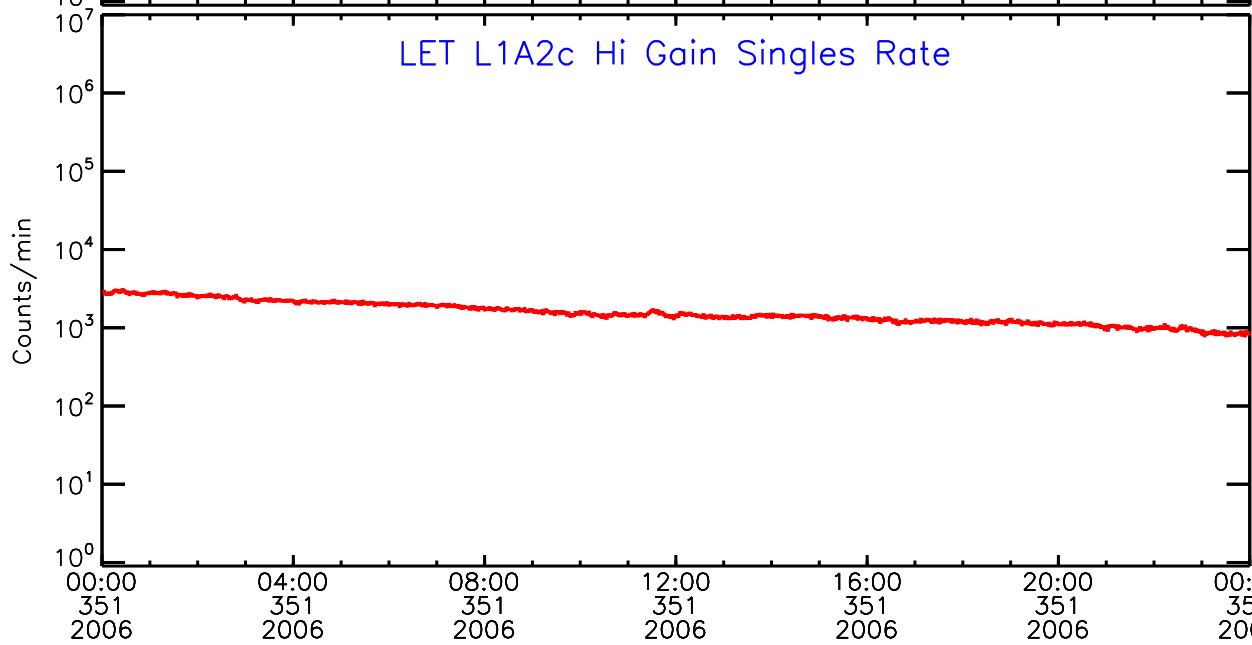

LET ahead Hi-Gain SINGLES RATES Data for 2006-351

Thu Sep 4 12:59:38 2008 ACE Science Center

UTC Day of Year