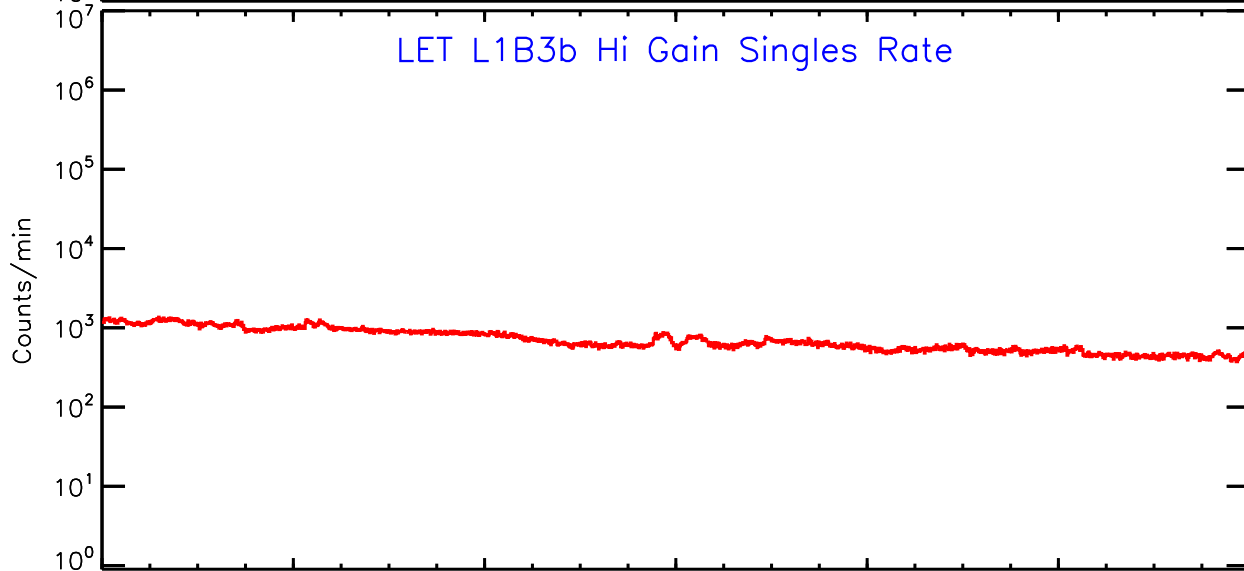

UTC Day of Year

LET ahead Hi-Gain SINGLES RATES Data for 2006-351

Thu Sep 4 12:59:38 2008 ACE Science Center

UTC Day of Year

LET ahead Hi-Gain SINGLES RATES Data for 2006-351

Thu Sep 4 12:59:39 2008 ACE Science Center