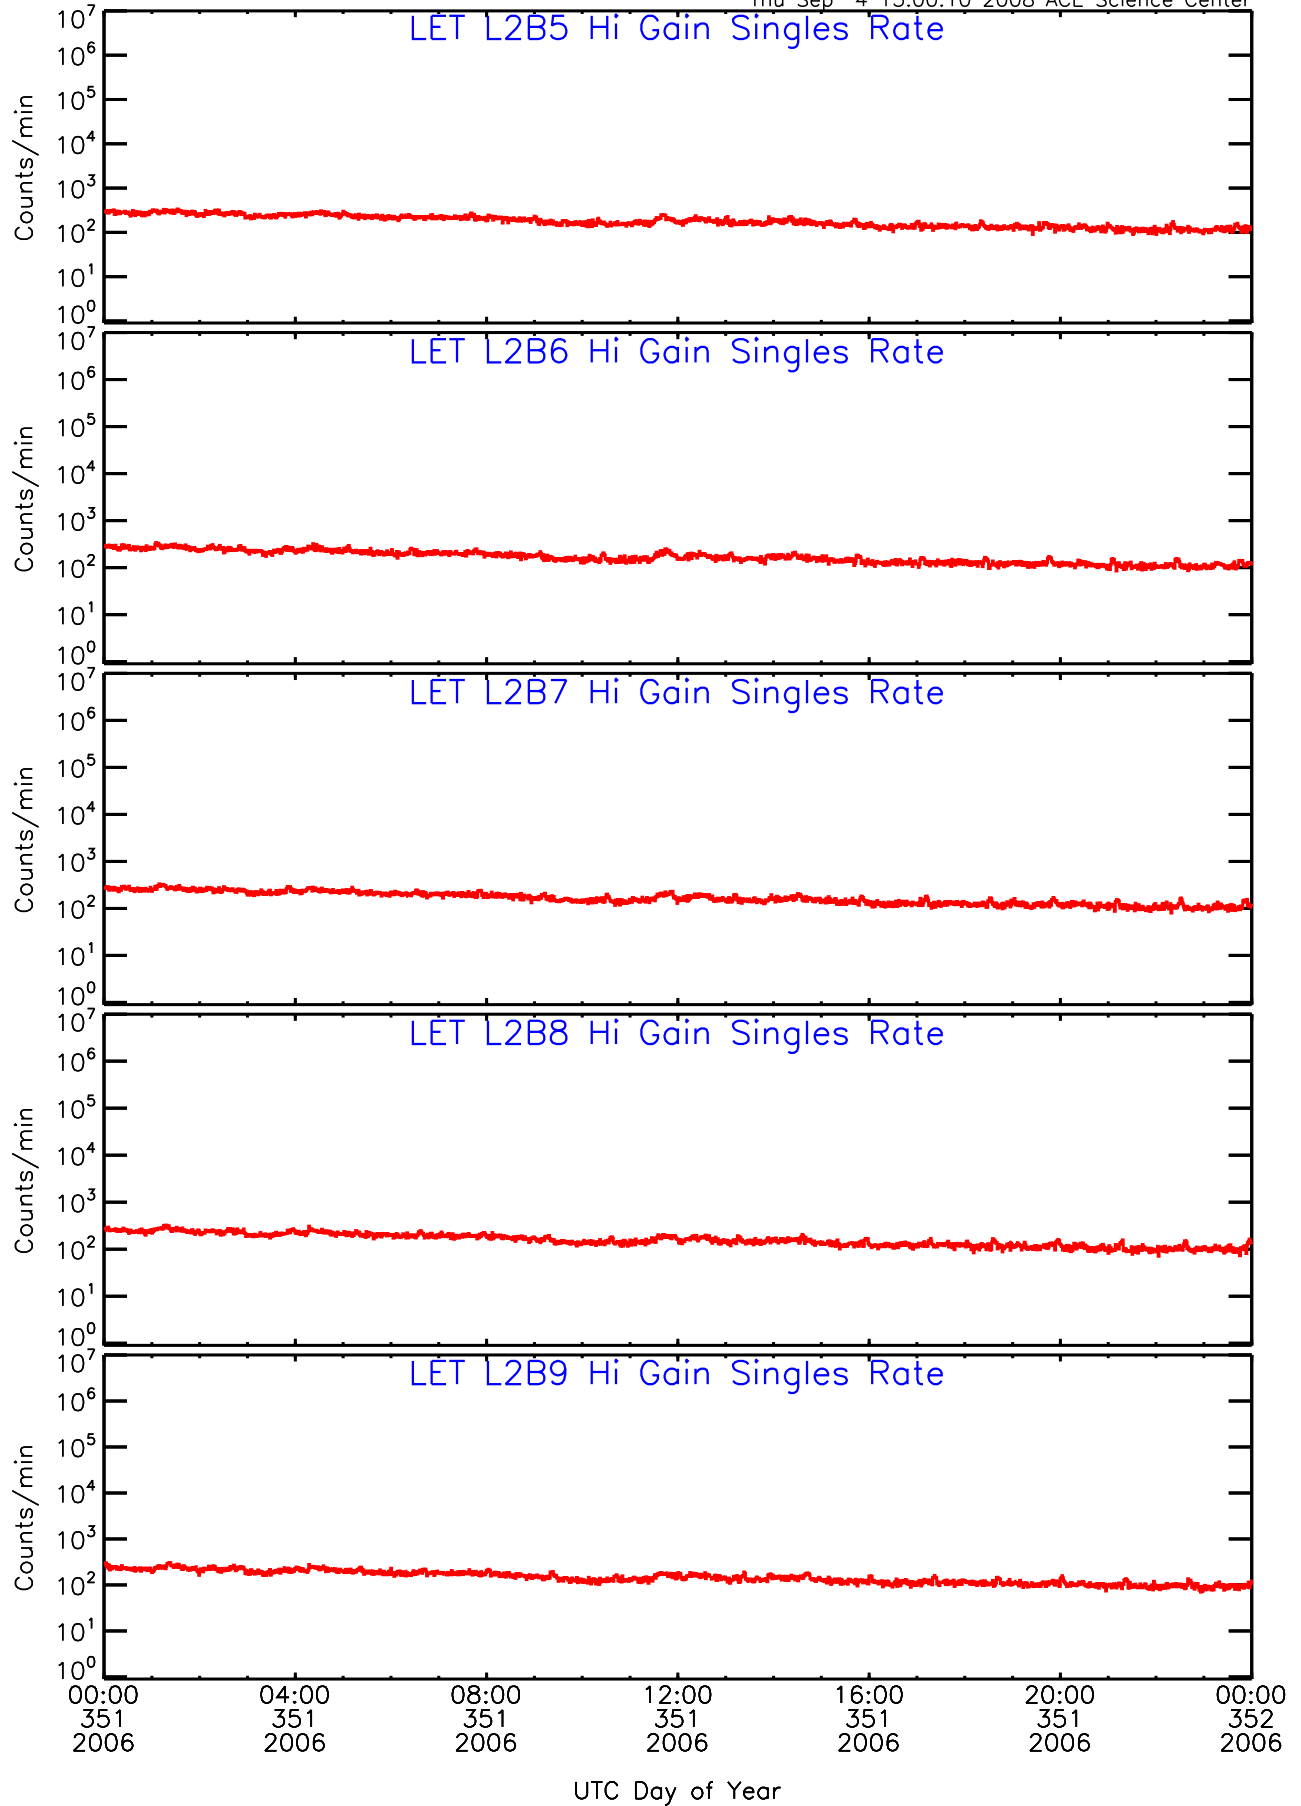

Thu Sep 4 13:00:09 2008 ACE Science Center

LET ahead Hi-Gain SINGLES RATES Data for 2006-351

Thu Sep 4 13:00:09 2008 ACE Science Center

LET ahead Hi-Gain SINGLES RATES Data for 2006-351

Thu Sep 4 13:00:10 2008 ACE Science Center