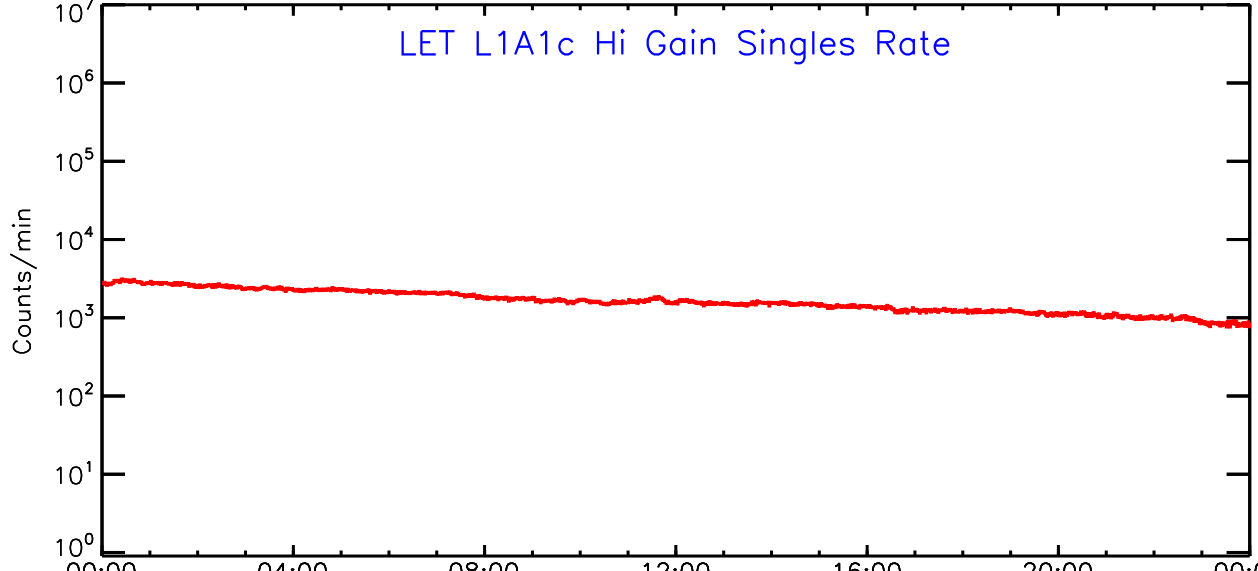

LET ahead Hi-Gain SINGLES RATES Data for 2006-351

Thu Sep 4 12:59:37 2008 ACE Science Center

UTC Day of Year

LET ahead Hi-Gain SINGLES RATES Data for 2006-351

Thu Sep 4 12:59:37 2008 ACE Science Center

00:00 04:00 08:00 12:00 16:00 20:00 00:00
351 351 351 351 351 351 352
2006 2006 2006 2006 2006 2006 2006