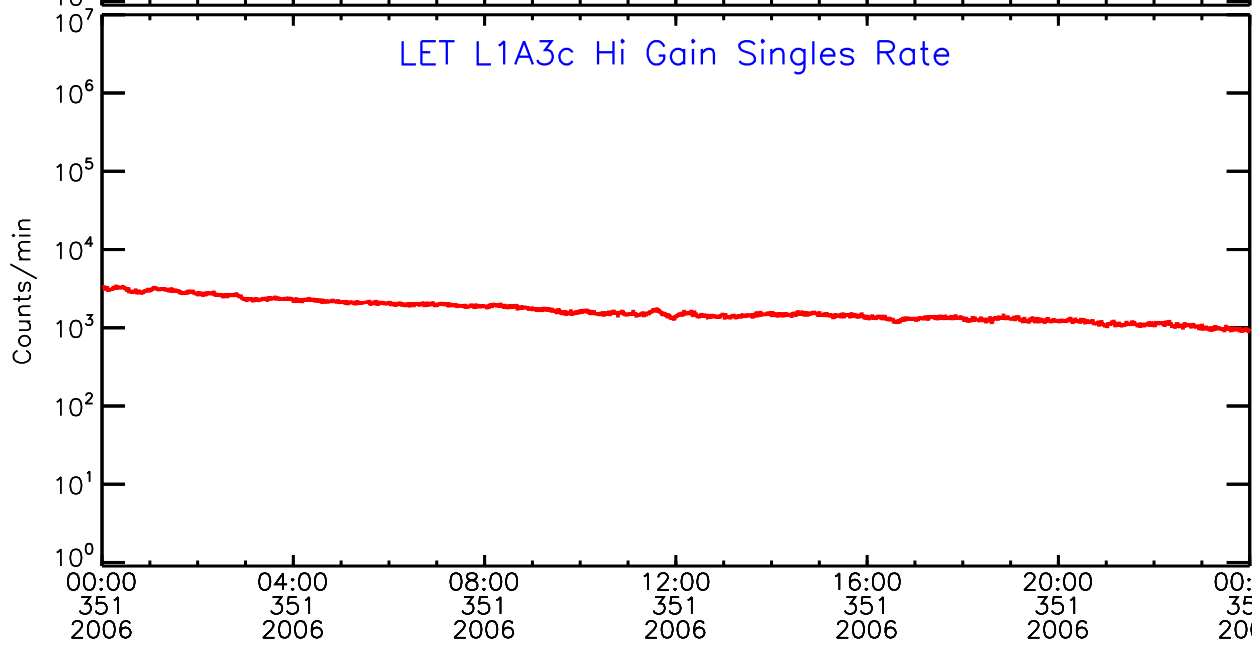

UTC Day of Year

LET ahead Hi-Gain SINGLES RATES Data for 2006-351

Thu Sep 4 12:59:38 2008 ACE Science Center

00:00 04:00 08:00 12:00 16:00 20:00 00:00
351 351 351 351 351 351 352
2006 2006 2006 2006 2006 2006 2006