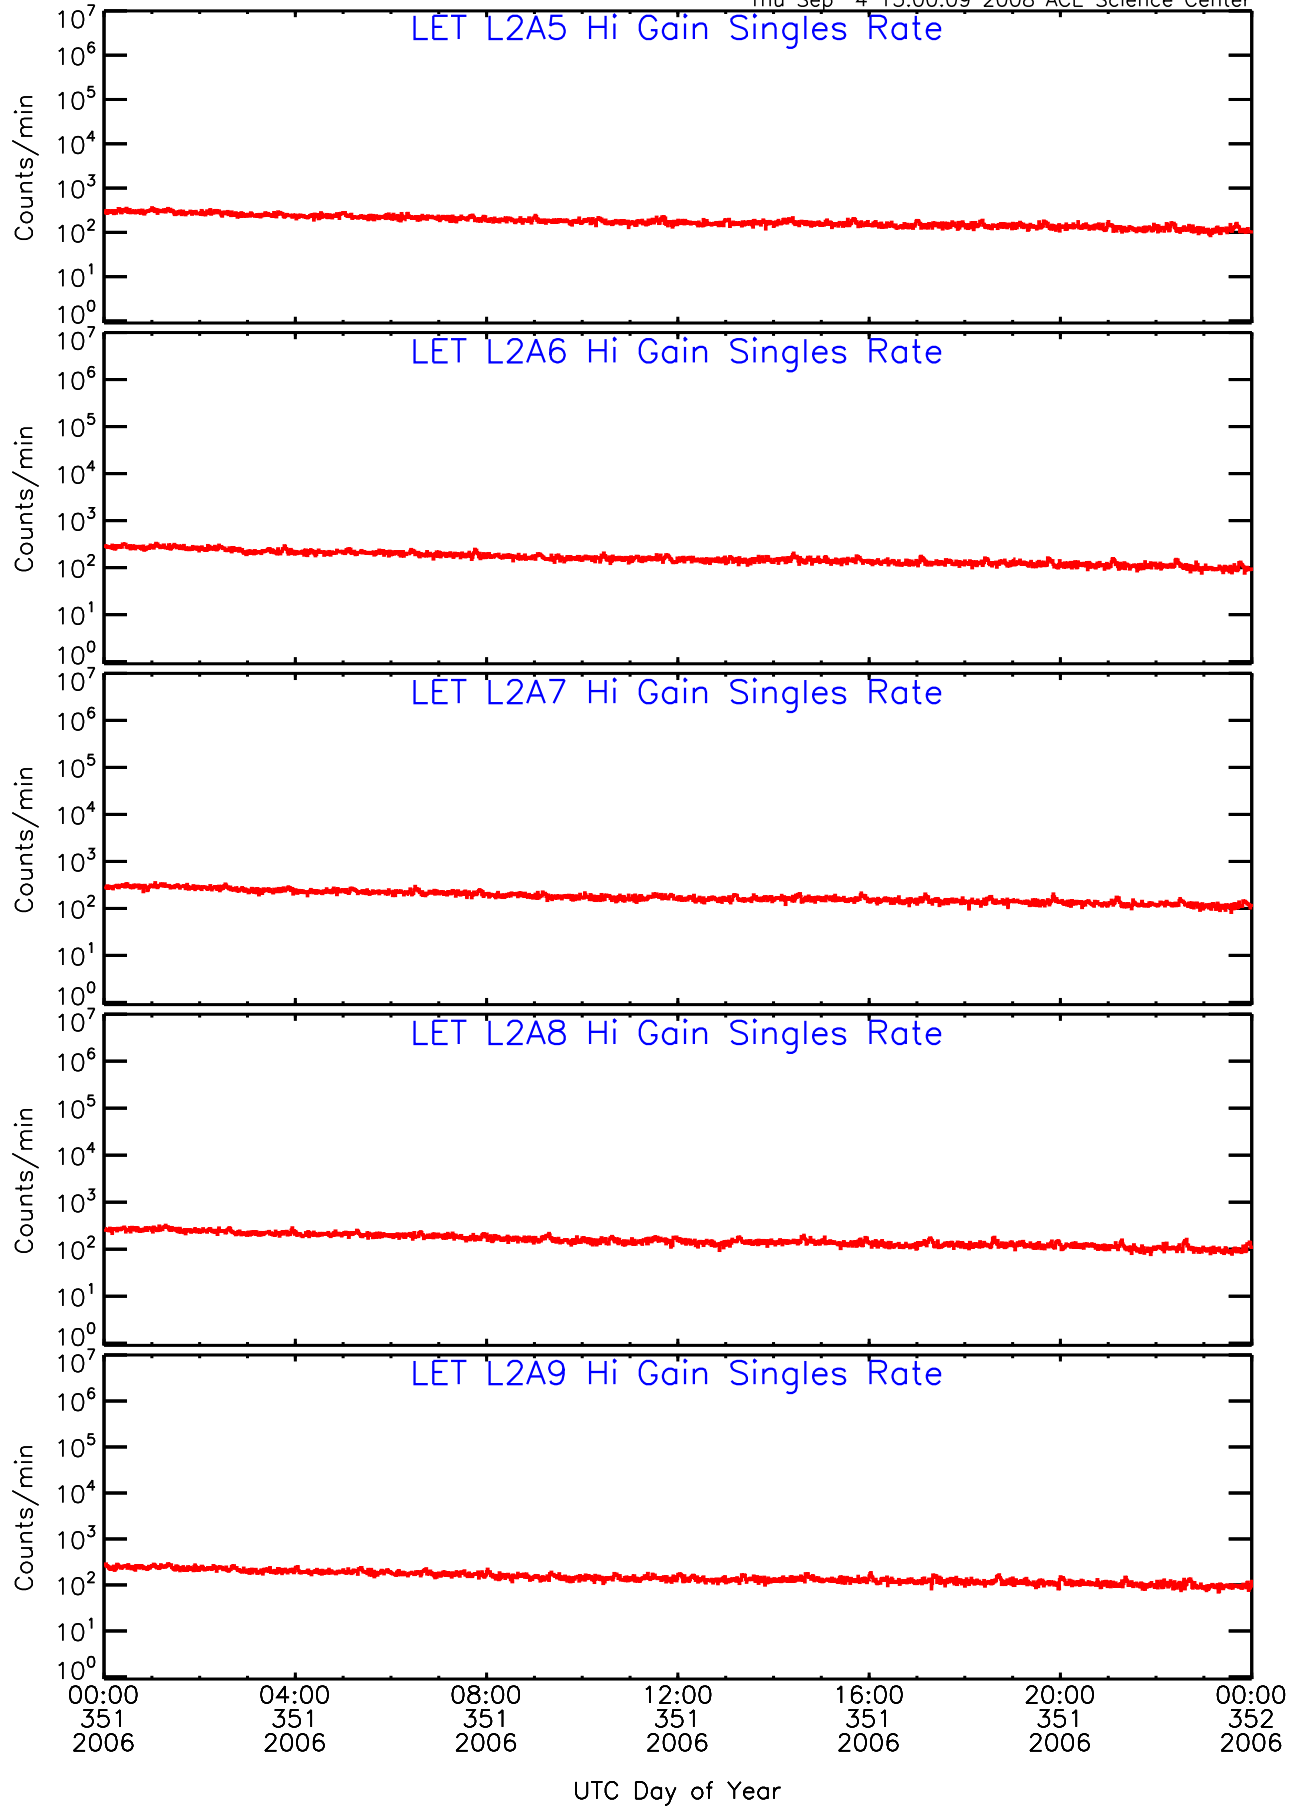

LET ahead Hi-Gain SINGLES RATES Data for 2006-351

Thu Sep 4 13:00:09 2008 ACE Science Center