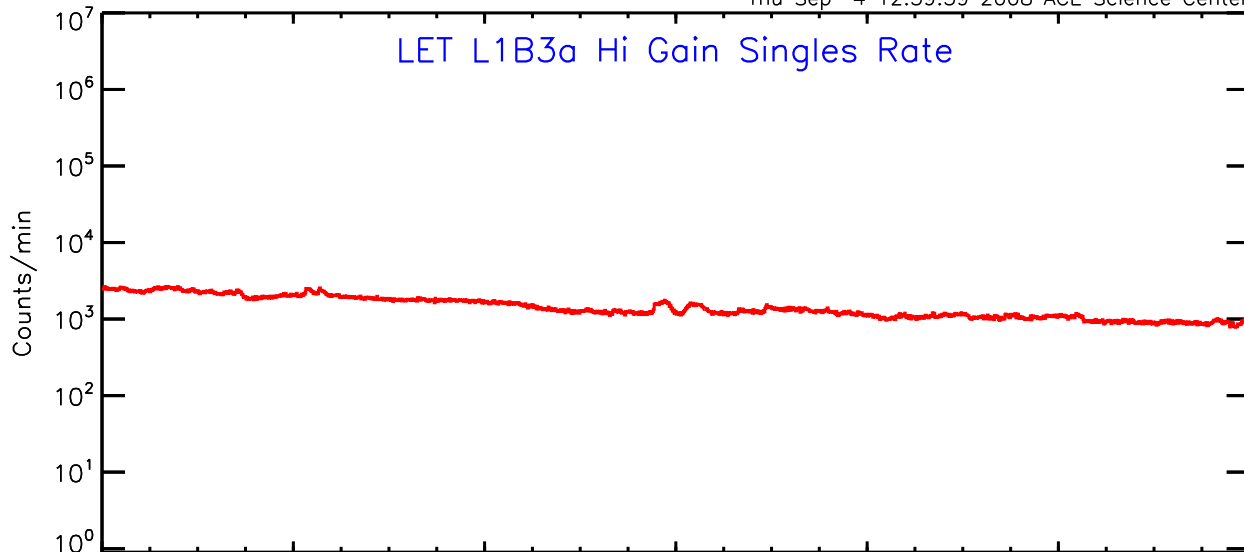

UTC Day of Year

LET ahead Hi-Gain SINGLES RATES Data for 2006-351

Thu Sep 4 12:59:38 2008 ACE Science Center

UTC Day of Year

LET ahead Hi-Gain SINGLES RATES Data for 2006-351

Thu Sep 4 12:59:39 2008 ACE Science Center