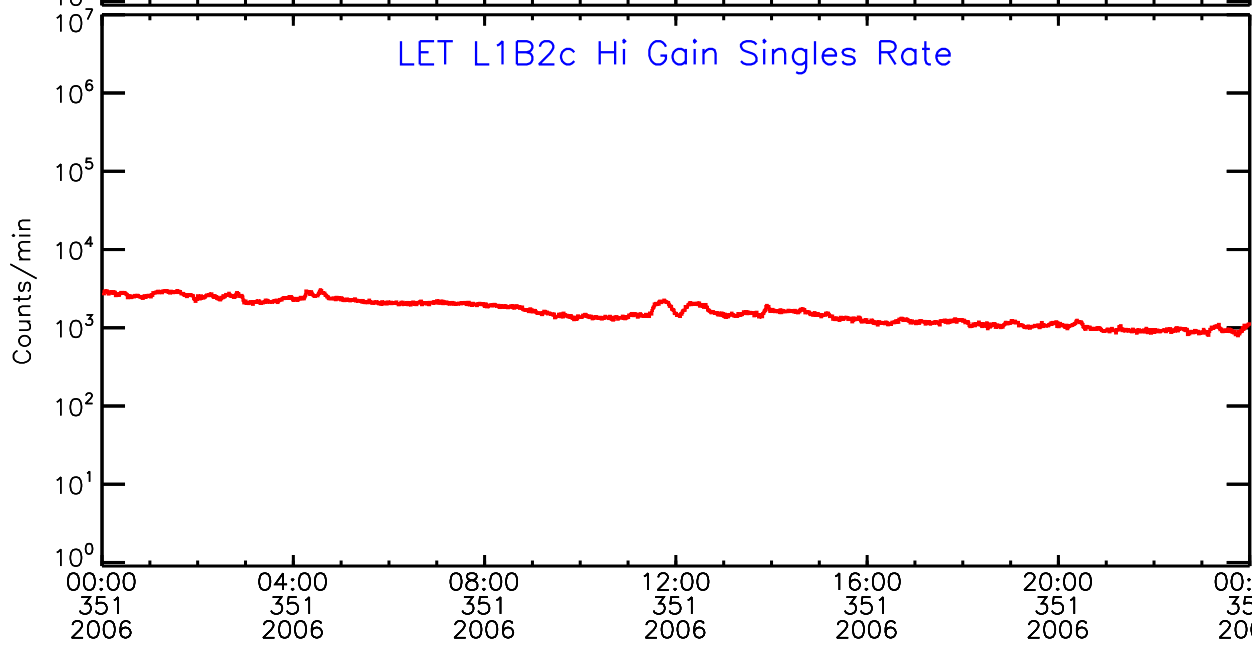

LET ahead Hi-Gain SINGLES RATES Data for 2006-351

Thu Sep 4 12:59:38 2008 ACE Science Center

UTC Day of Year