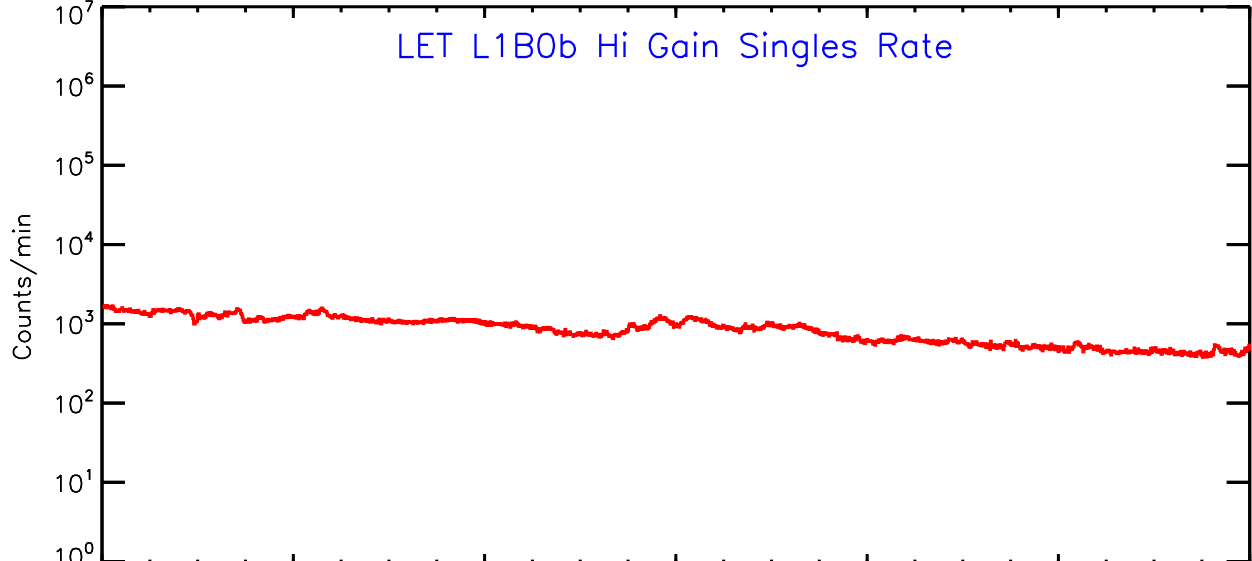

LET ahead Hi-Gain SINGLES RATES Data for 2006-351

Thu Sep 4 12:59:38 2008 ACE Science Center

UTC Day of Year