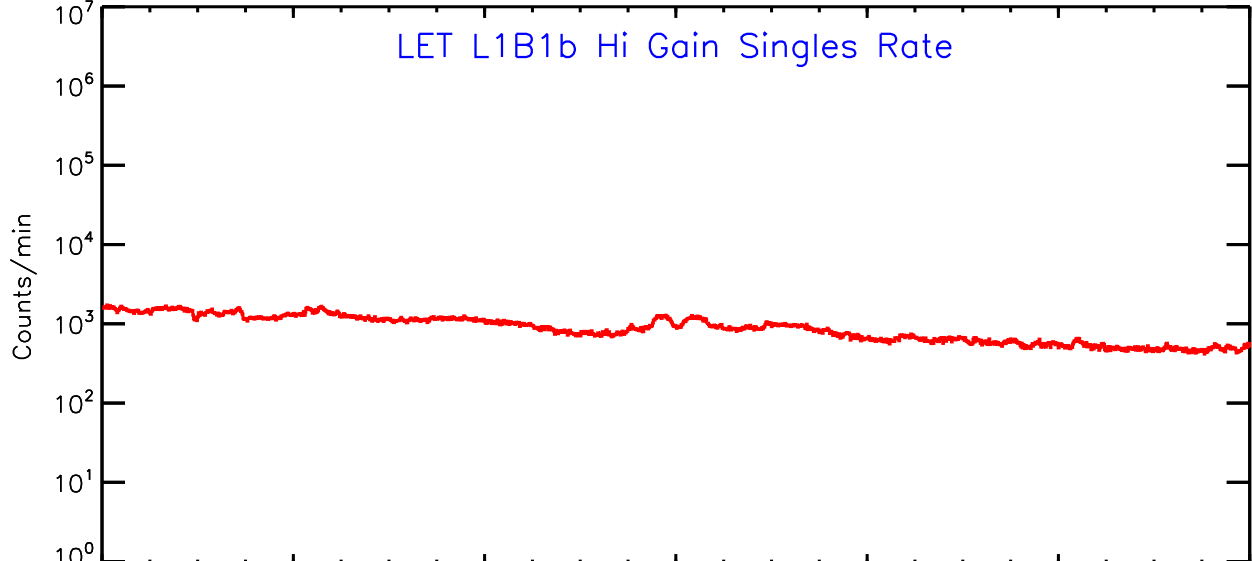

UTC Day of Year

LET ahead Hi-Gain SINGLES RATES Data for 2006-351

Thu Sep 4 12:59:38 2008 ACE Science Center

UTC Day of Year

LET ahead Hi-Gain SINGLES RATES Data for 2006-351

Thu Sep 4 12:59:38 2008 ACE Science Center