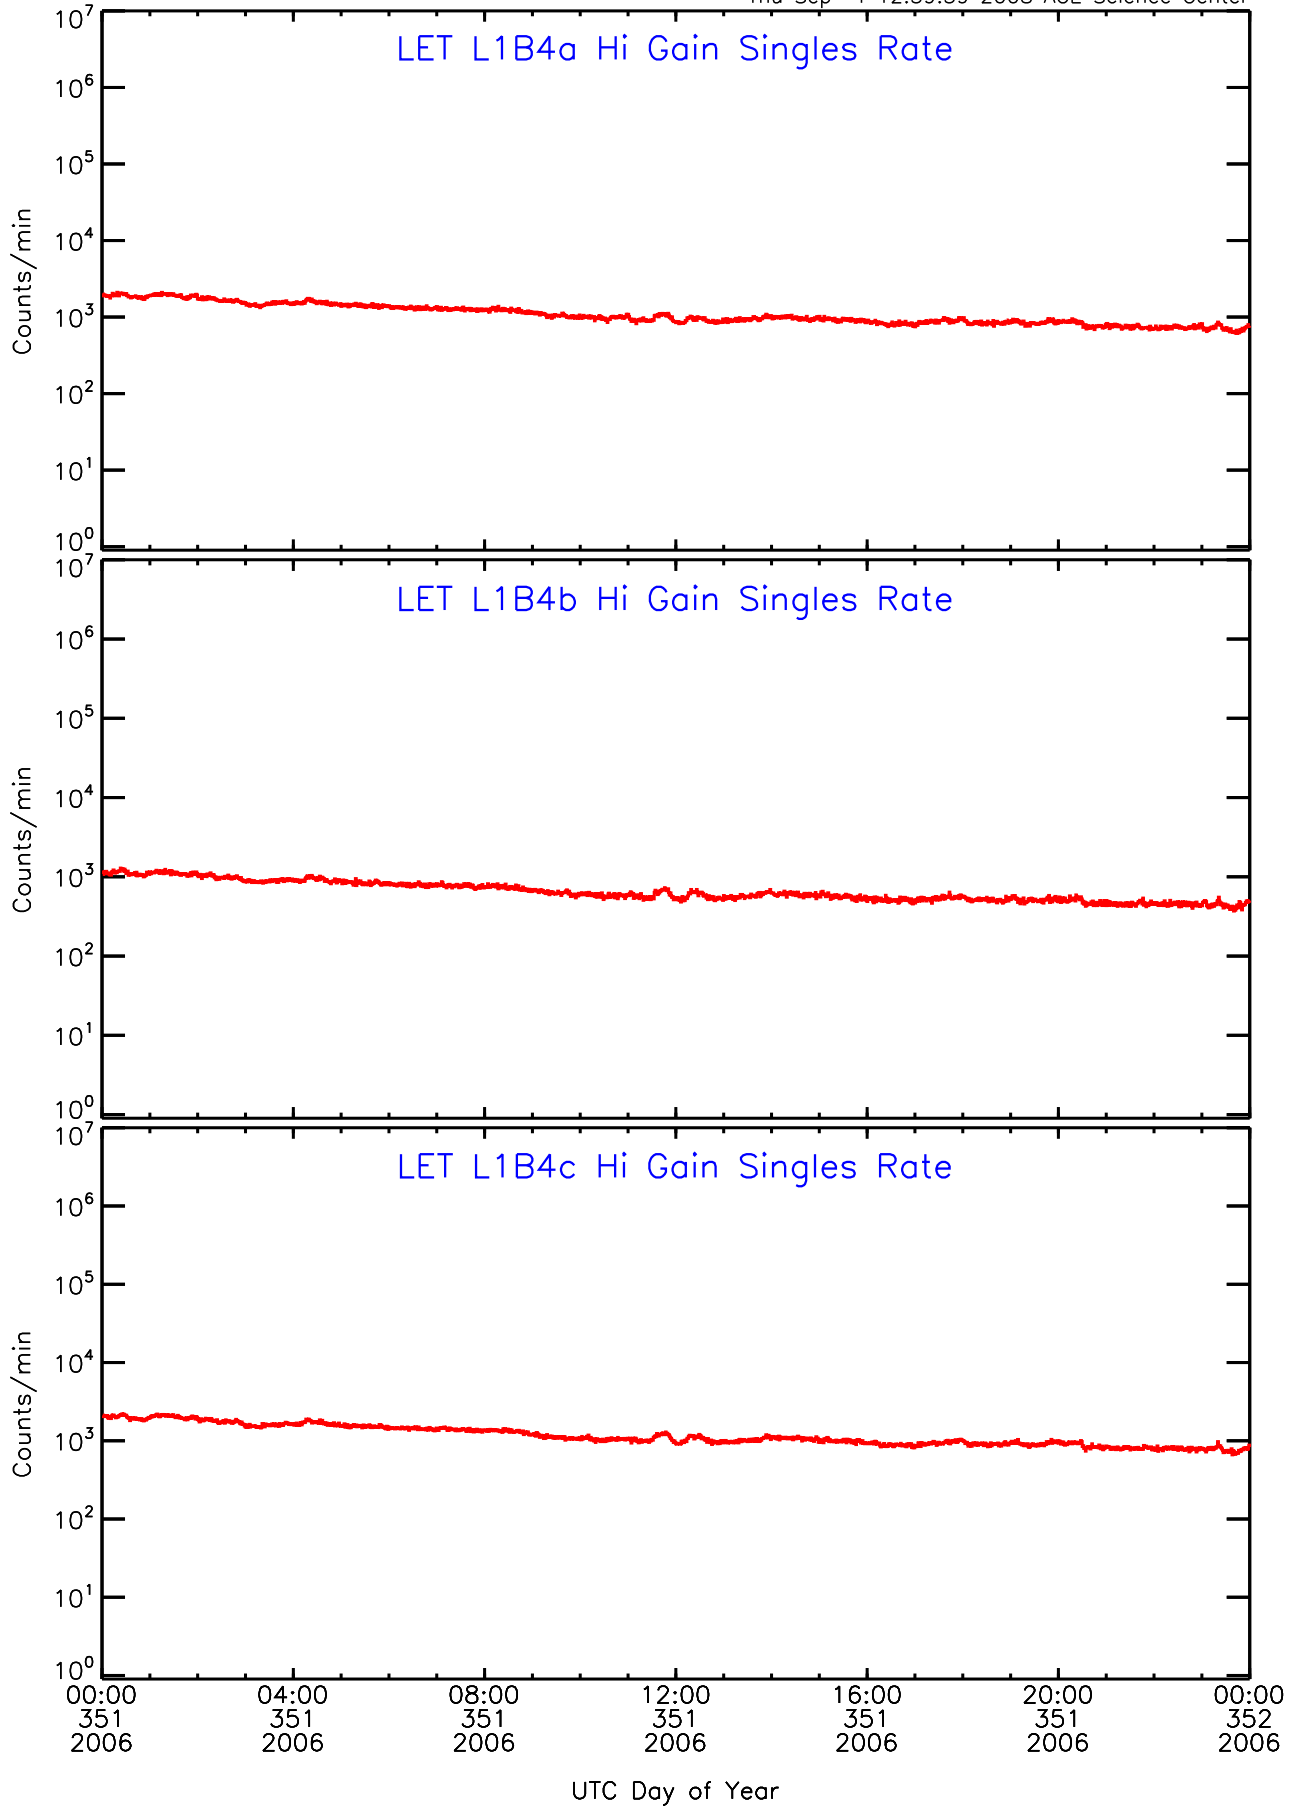

LET ahead Hi-Gain SINGLES RATES Data for 2006-351

Thu Sep 4 12:59:39 2008 ACE Science Center