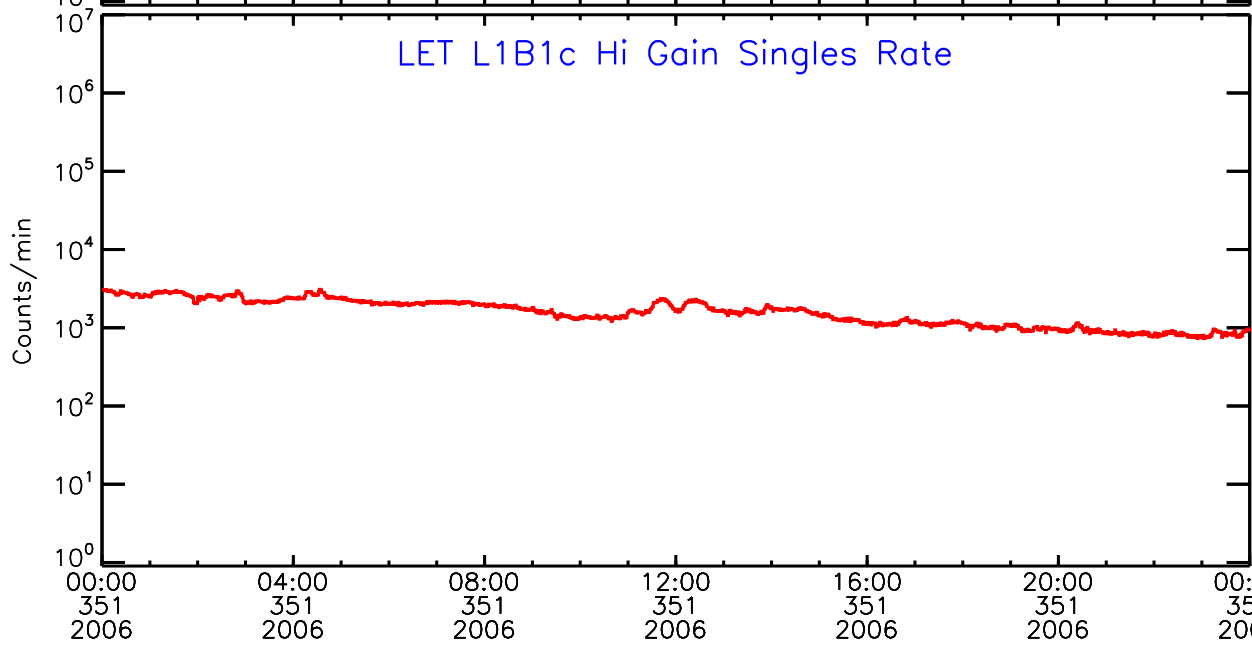

UTC Day of Year

LET ahead Hi-Gain SINGLES RATES Data for 2006-351

Thu Sep 4 12:59:38 2008 ACE Science Center

UTC Day of Year

LET ahead Hi-Gain SINGLES RATES Data for 2006-351

Thu Sep 4 12:59:38 2008 ACE Science Center