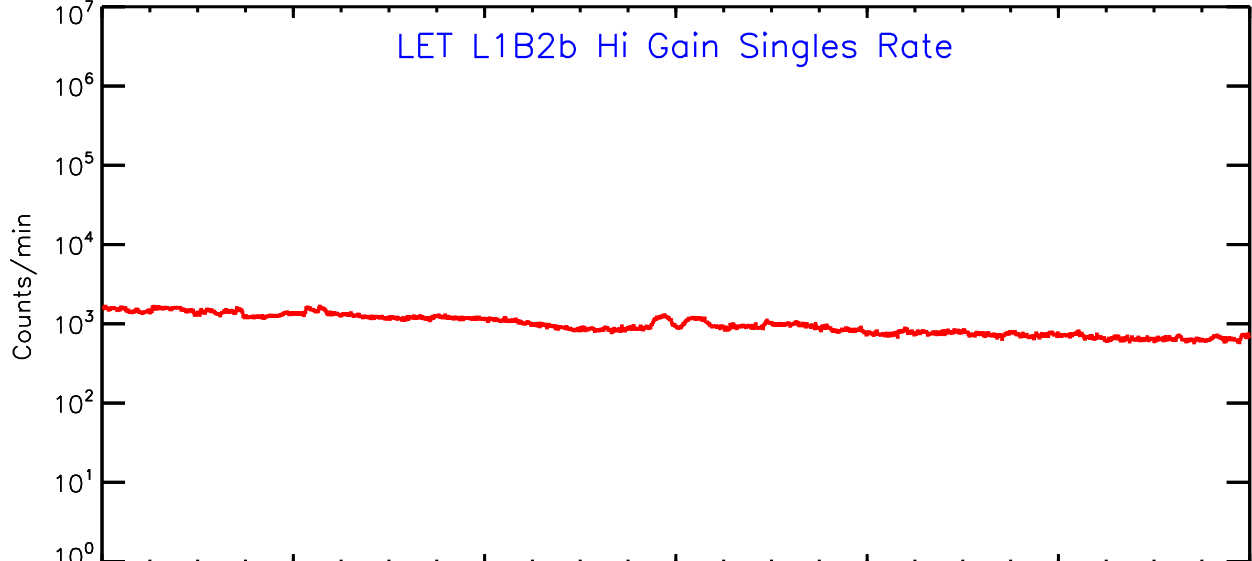

LET ahead Hi-Gain SINGLES RATES Data for 2006-351

Thu Sep 4 12:59:38 2008 ACE Science Center

UTC Day of Year