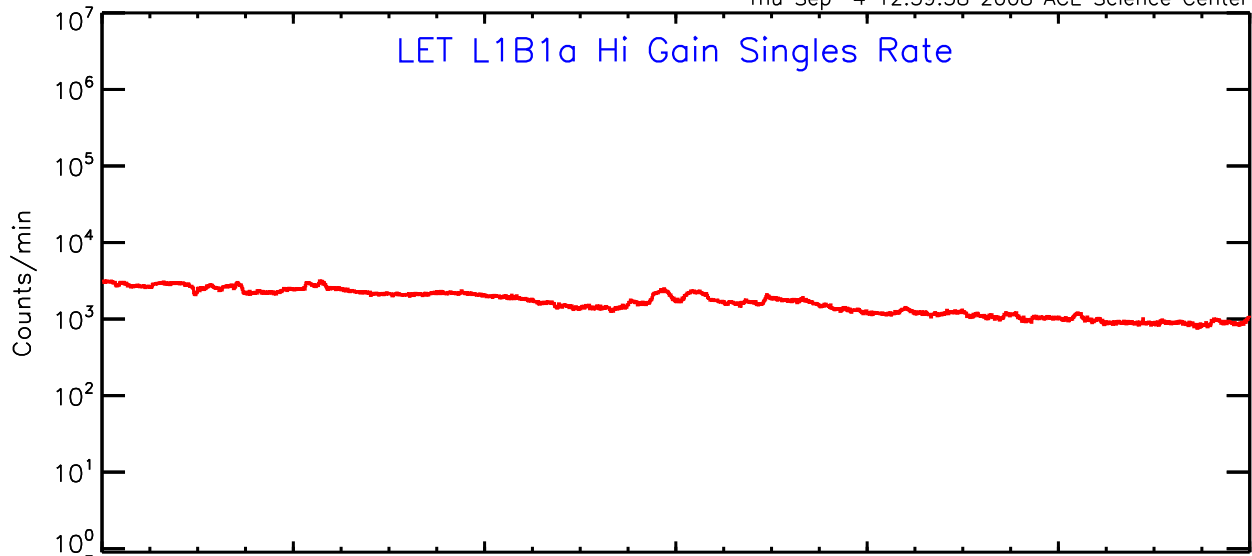

UTC Day of Year

LET ahead Hi-Gain SINGLES RATES Data for 2006-351

Thu Sep 4 12:59:38 2008 ACE Science Center

UTC Day of Year

LET ahead Hi-Gain SINGLES RATES Data for 2006-351

Thu Sep 4 12:59:38 2008 ACE Science Center