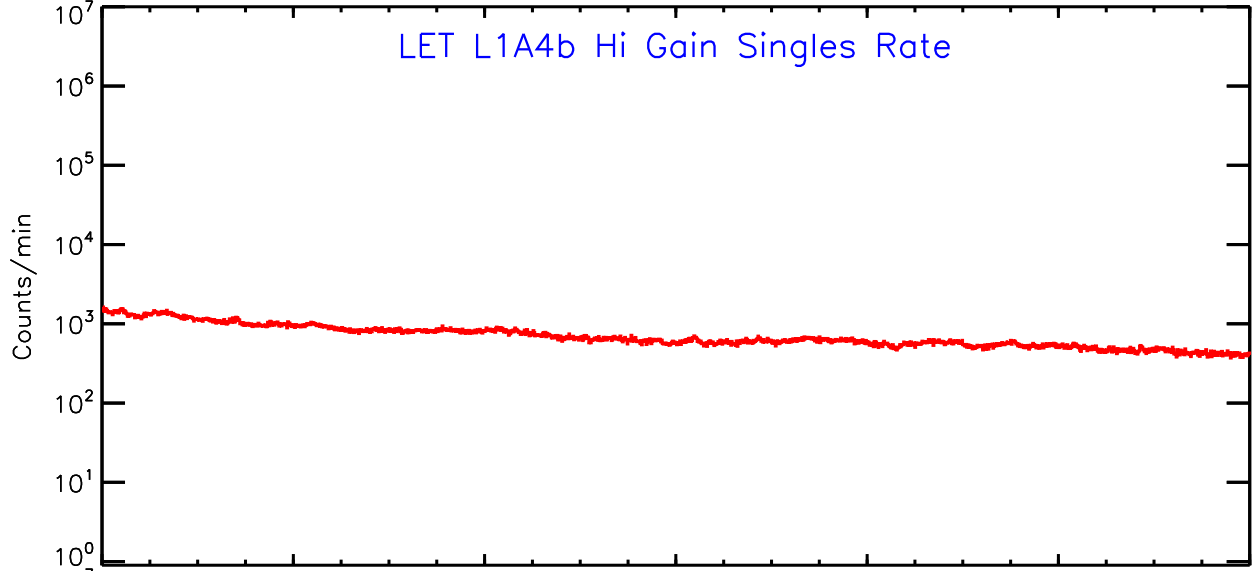

UTC Day of Year

LET ahead Hi-Gain SINGLES RATES Data for 2006-351

Thu Sep 4 12:59:38 2008 ACE Science Center

00:00 04:00 08:00 12:00 16:00 20:00 00:00
351 351 351 351 351 351 352
2006 2006 2006 2006 2006 2006 2006