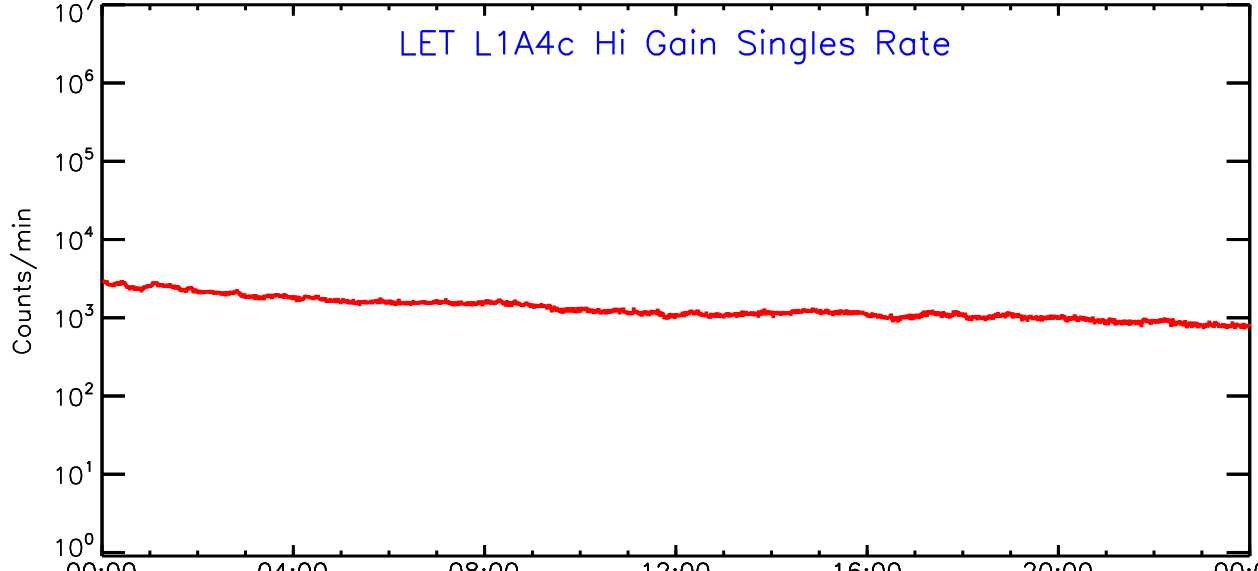

UTC Day of Year

LET ahead Hi-Gain SINGLES RATES Data for 2006-351

Thu Sep 4 12:59:38 2008 ACE Science Center

00:00 04:00 08:00 12:00 16:00 20:00 00:00
351 351 351 351 351 351 352
2006 2006 2006 2006 2006 2006 2006