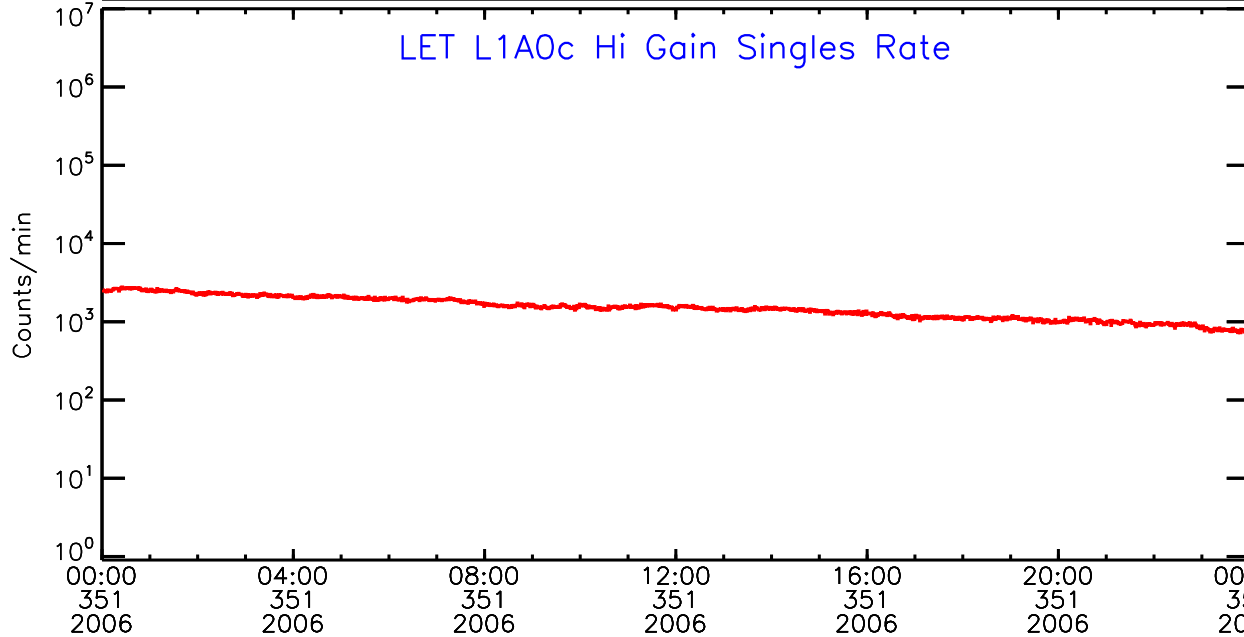

LET ahead Hi-Gain SINGLES RATES Data for 2006-351

Thu Sep 4 12:59:37 2008 ACE Science Center

UTC Day of Year

LET ahead Hi-Gain SINGLES RATES Data for 2006-351

Thu Sep 4 12:59:37 2008 ACE Science Center

00:00 04:00 08:00 12:00 16:00 20:00 00:00
351 351 351 351 351 351 352
2006 2006 2006 2006 2006 2006 2006