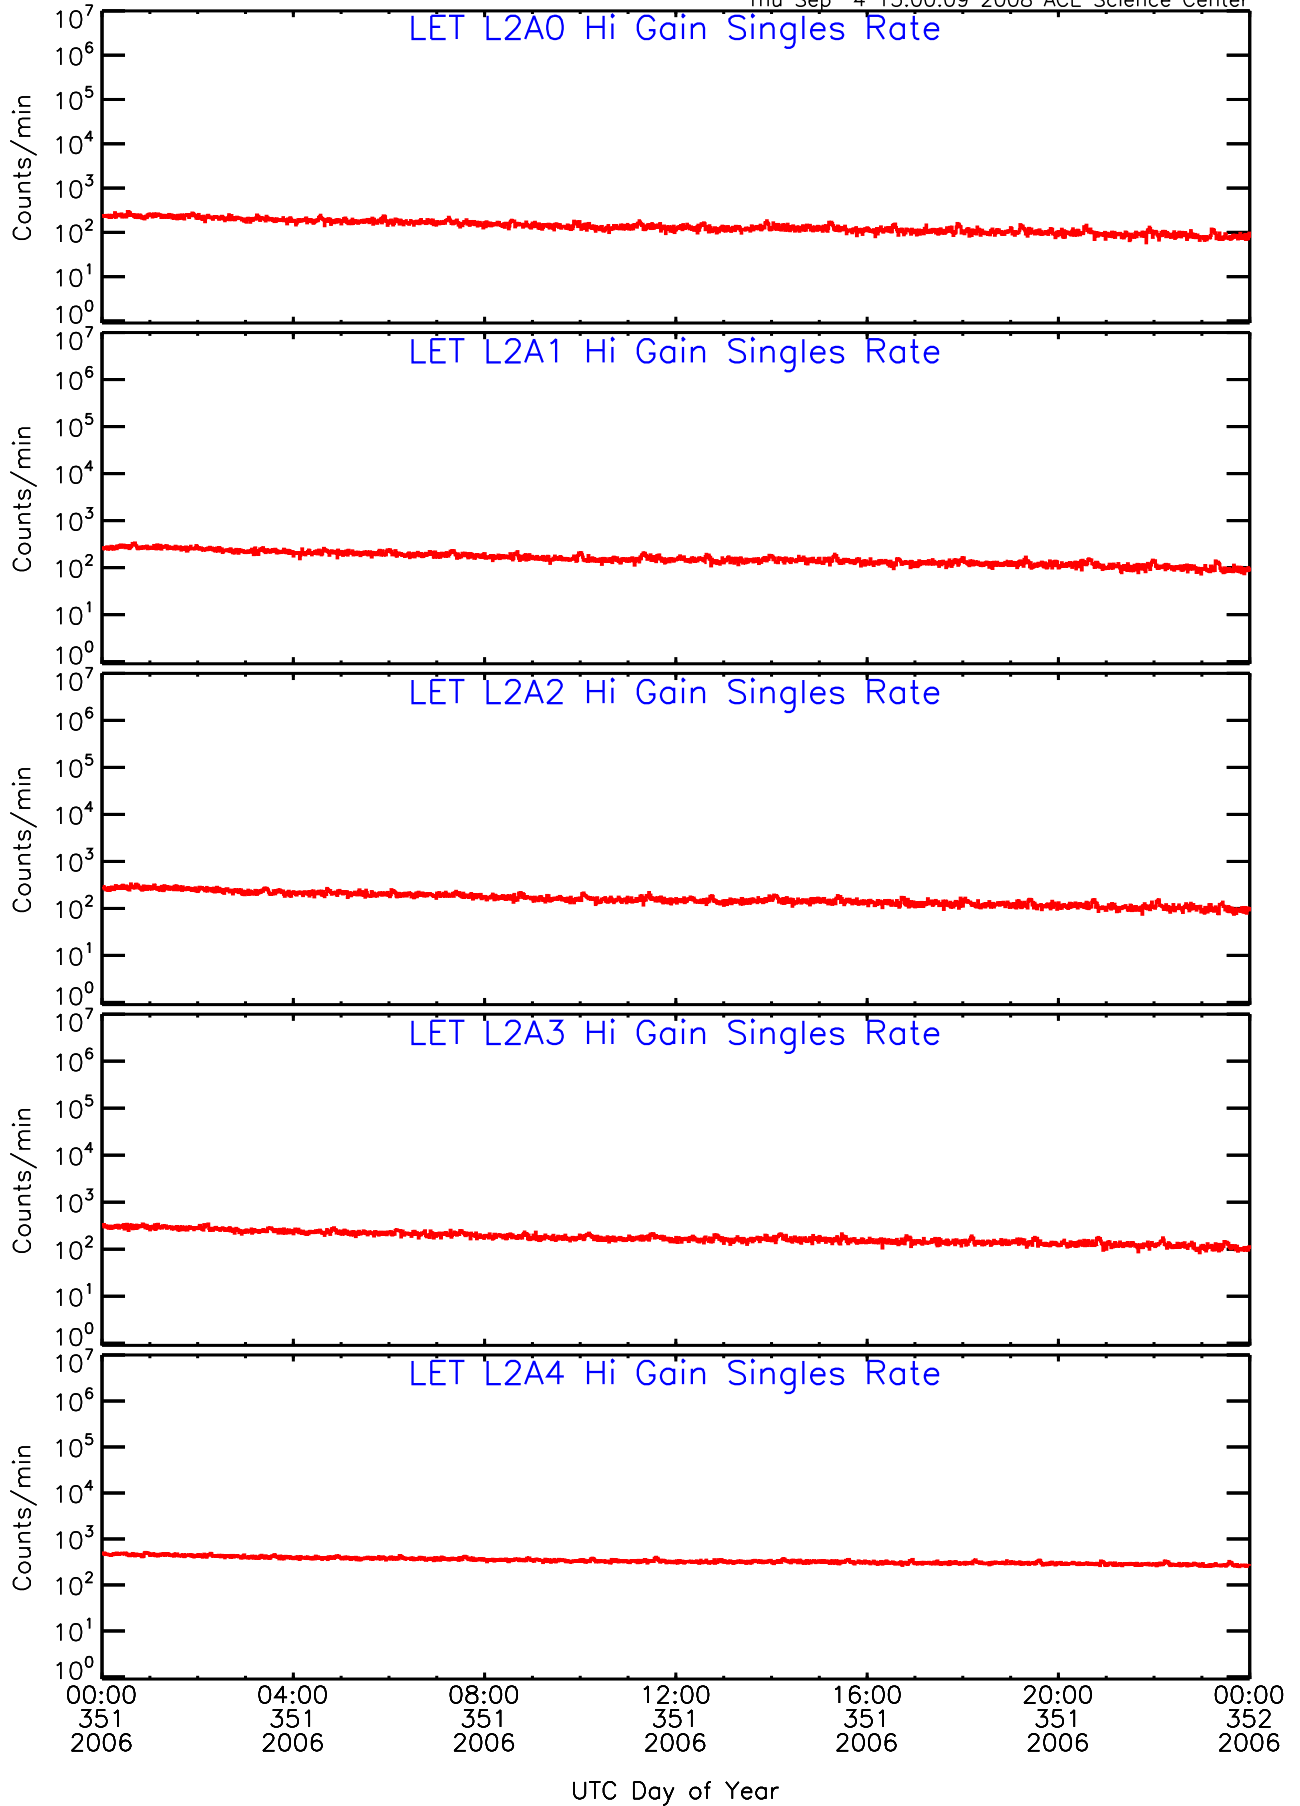

UTC Day of Year

LET ahead Hi-Gain SINGLES RATES Data for 2006-351

Thu Sep 4 12:59:39 2008 ACE Science Center

LET ahead Hi-Gain SINGLES RATES Data for 2006-351

Thu Sep 4 13:00:09 2008 ACE Science Center

LET ahead Hi-Gain SINGLES RATES Data for 2006-351