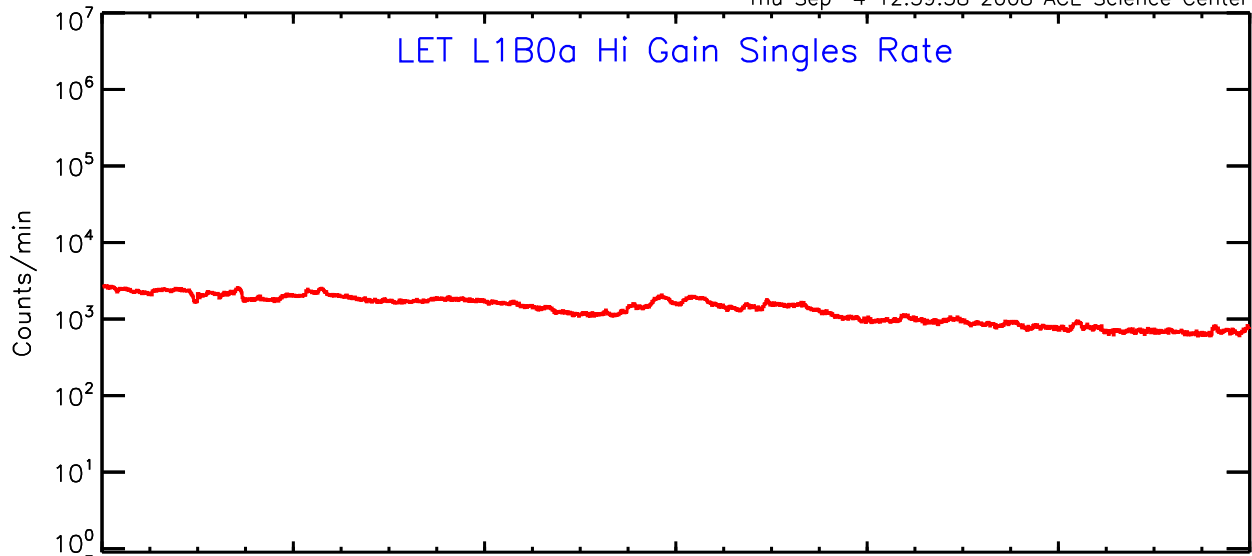

LET ahead Hi-Gain SINGLES RATES Data for 2006-351

Thu Sep 4 12:59:38 2008 ACE Science Center

UTC Day of Year