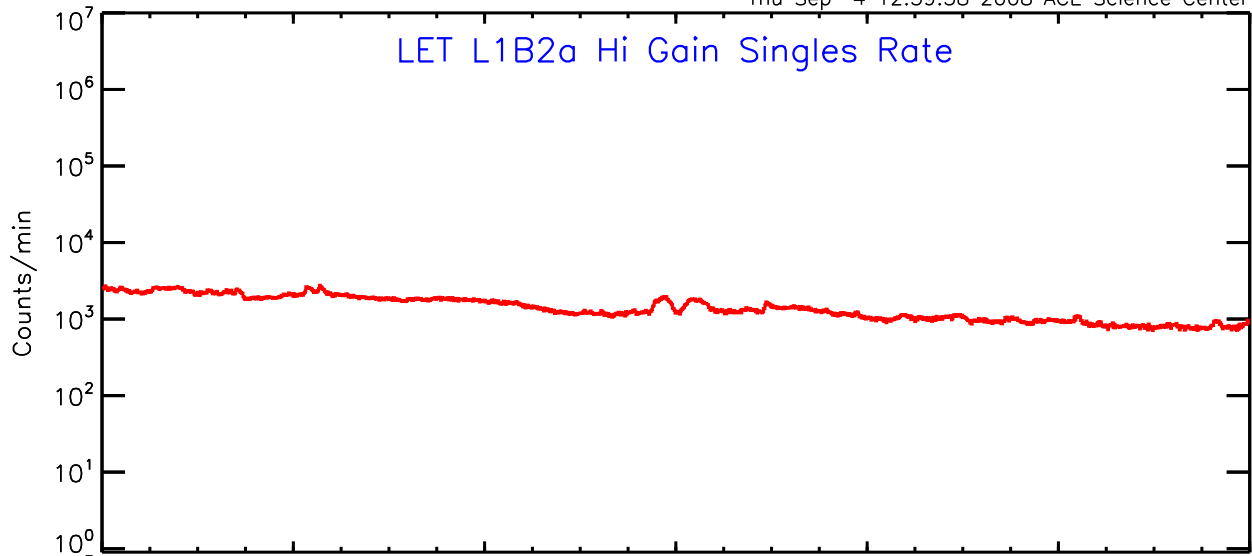

LET ahead Hi-Gain SINGLES RATES Data for 2006-351

Thu Sep 4 12:59:38 2008 ACE Science Center

UTC Day of Year