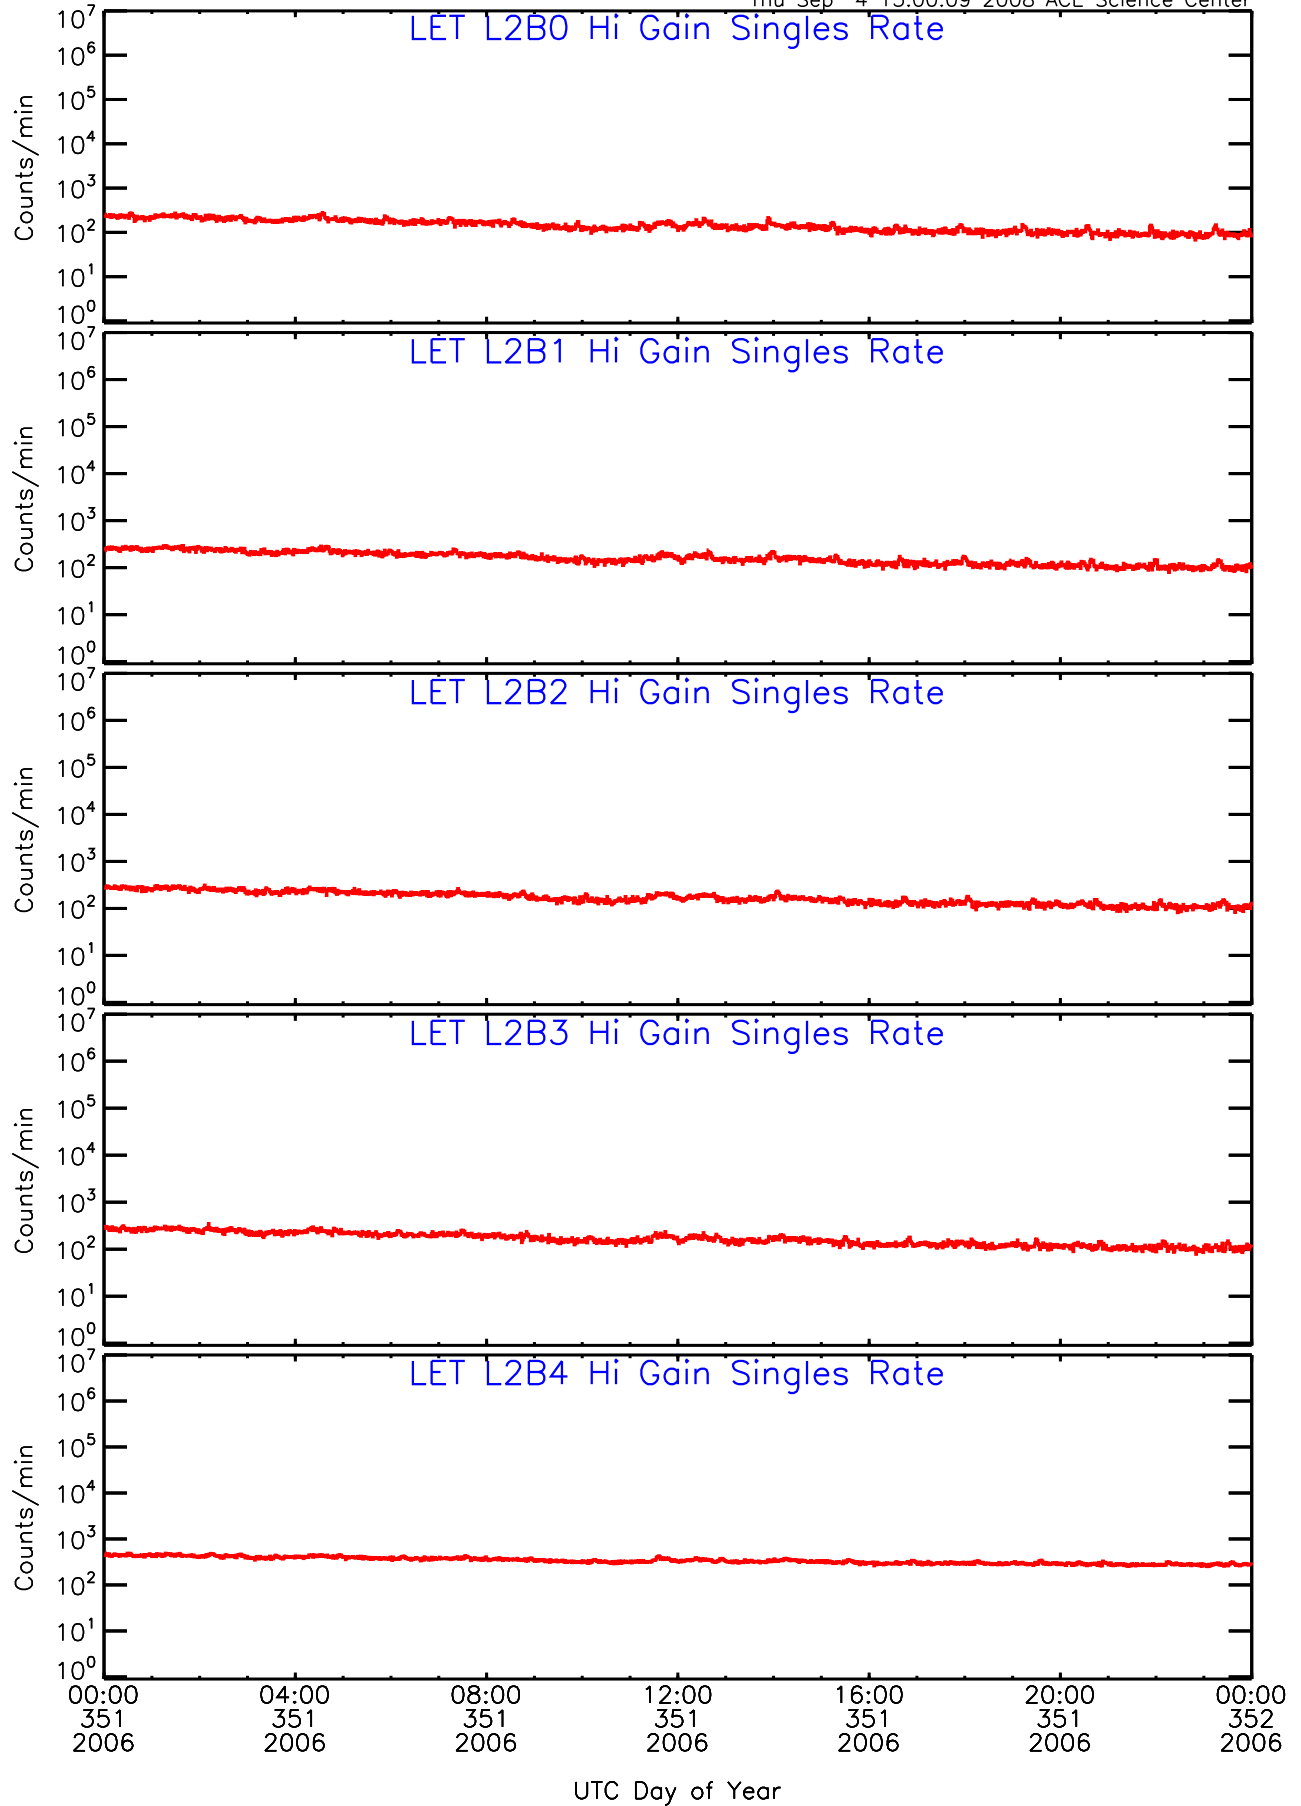

LET ahead Hi-Gain SINGLES RATES Data for 2006-351

Thu Sep 4 13:00:09 2008 ACE Science Center