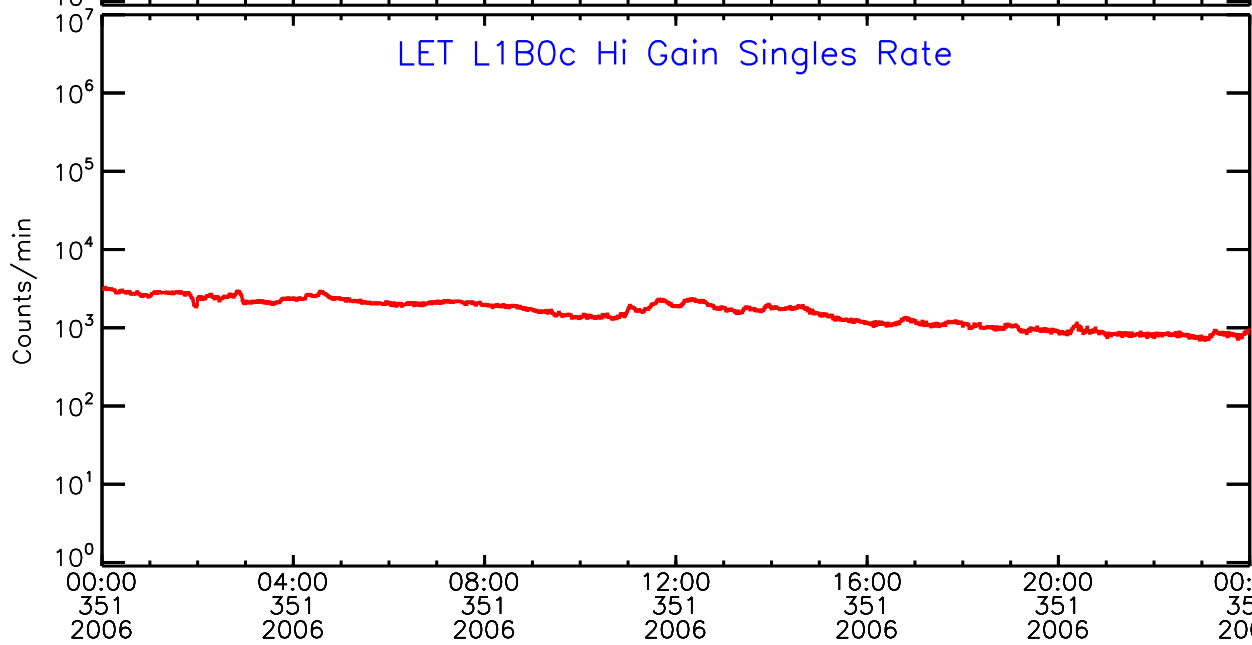

LET ahead Hi-Gain SINGLES RATES Data for 2006-351

Thu Sep 4 12:59:38 2008 ACE Science Center

UTC Day of Year