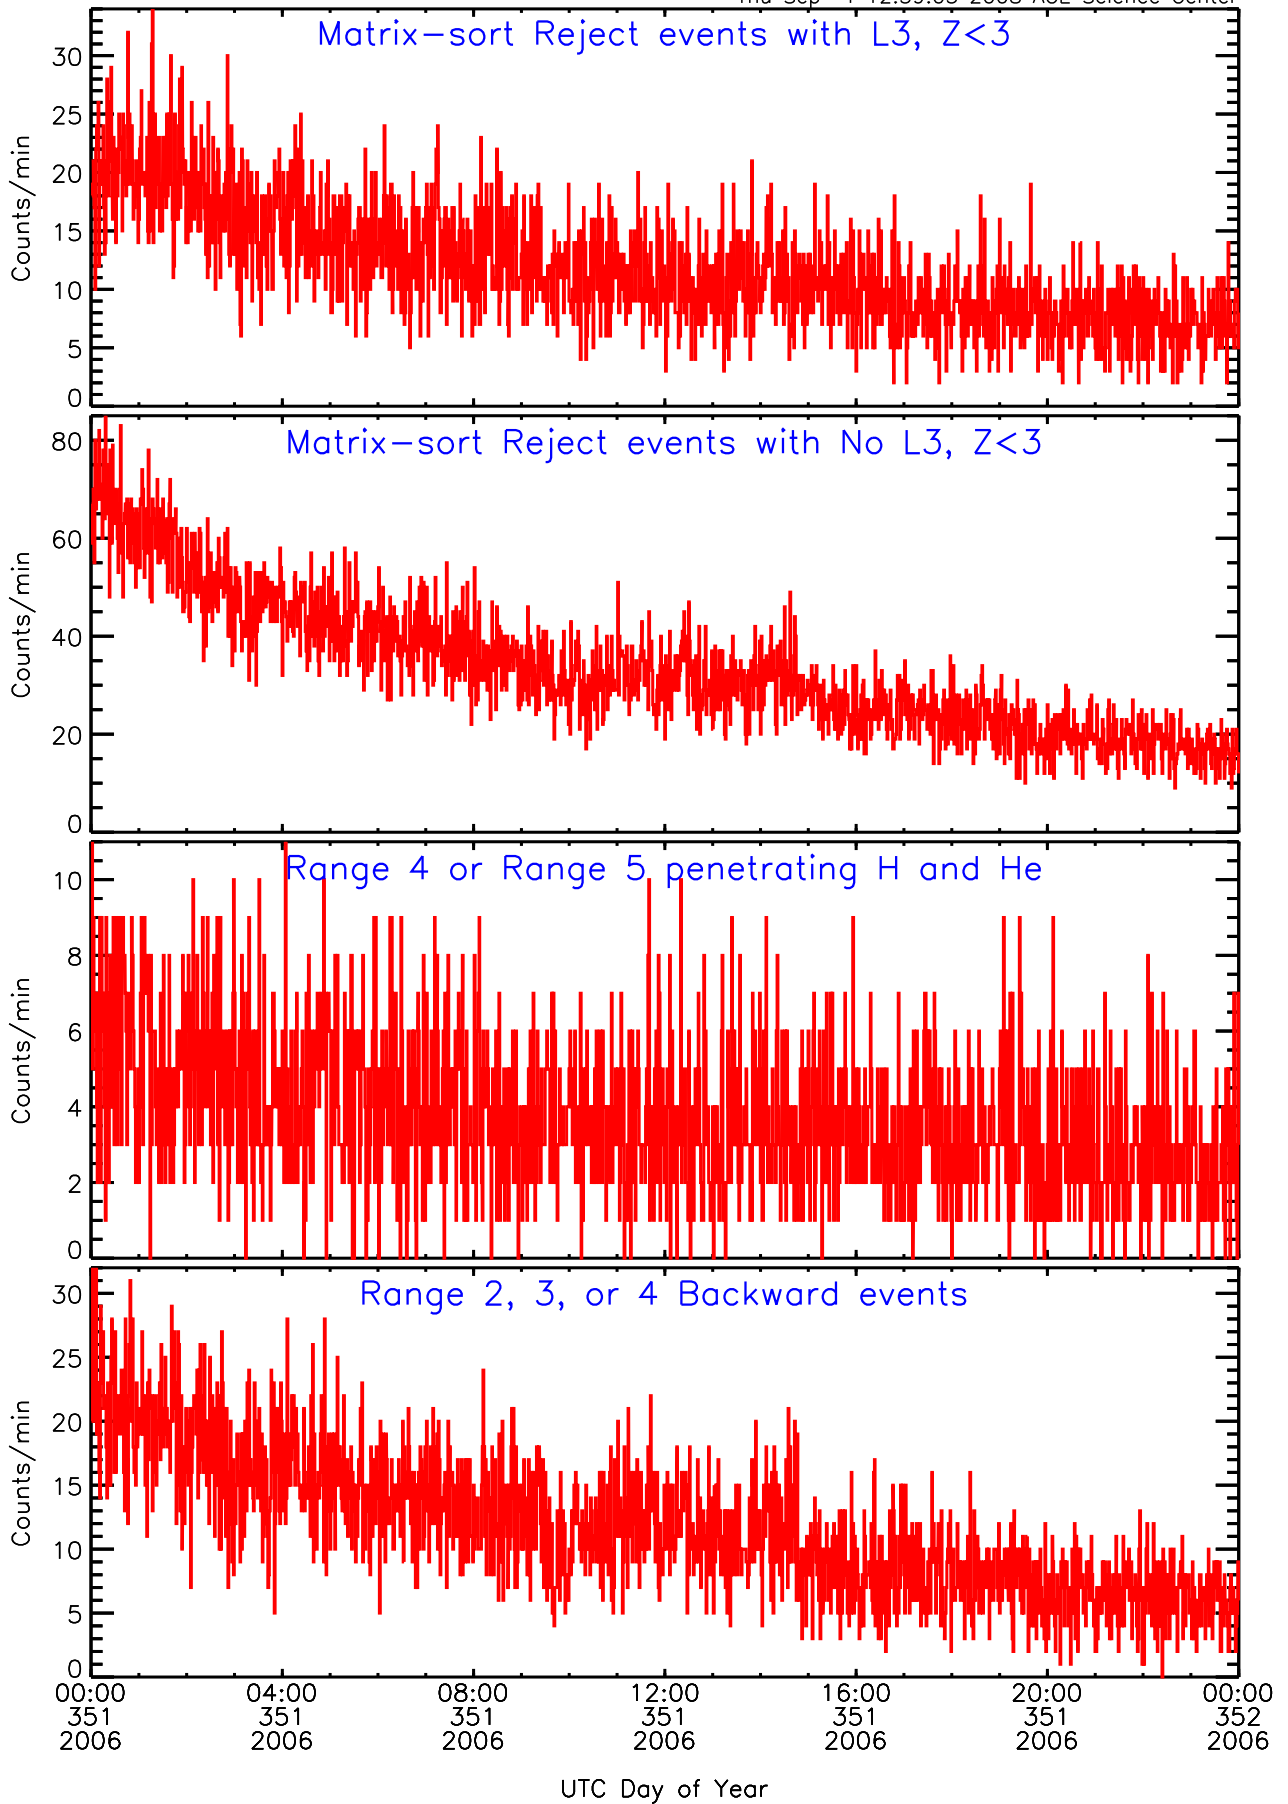

LET ahead Livetime/Trigger Data for 2006-351

Thu Sep 4 12:59:21 2008 ACE Science Center

LET ahead EVPRATES Data for 2006-351

Thu Sep 4 12:58:48 2008 ACE Science Center

LET ahead EVPRATES Data for 2006-351

Thu Sep 4 12:58:49 2008 ACE Science Center

LET ahead EVPRATES Data for 2006-351

Thu Sep 4 12:58:49 2008 ACE Science Center

LET ahead EVPRATES Data for 2006-351

Thu Sep 4 12:58:49 2008 ACE Science Center

LET ahead BUFRATES Data for 2006-351

Thu Sep 4 12:59:04 2008 ACE Science Center

LET ahead BUFRATES Data for 2006-351

Thu Sep 4 12:59:04 2008 ACE Science Center

LET ahead BUFRATES Data for 2006-351

Thu Sep 4 12:59:05 2008 ACE Science Center

LET ahead BUFRATES Data for 2006-351

Thu Sep 4 12:59:05 2008 ACE Science Center

LET ahead BUFRATES Data for 2006-351

Thu Sep 4 12:59:05 2008 ACE Science Center

LET ahead BUFRATES Data for 2006-351

Thu Sep 4 12:59:05 2008 ACE Science Center

LET ahead BUFRATES Data for 2006-351