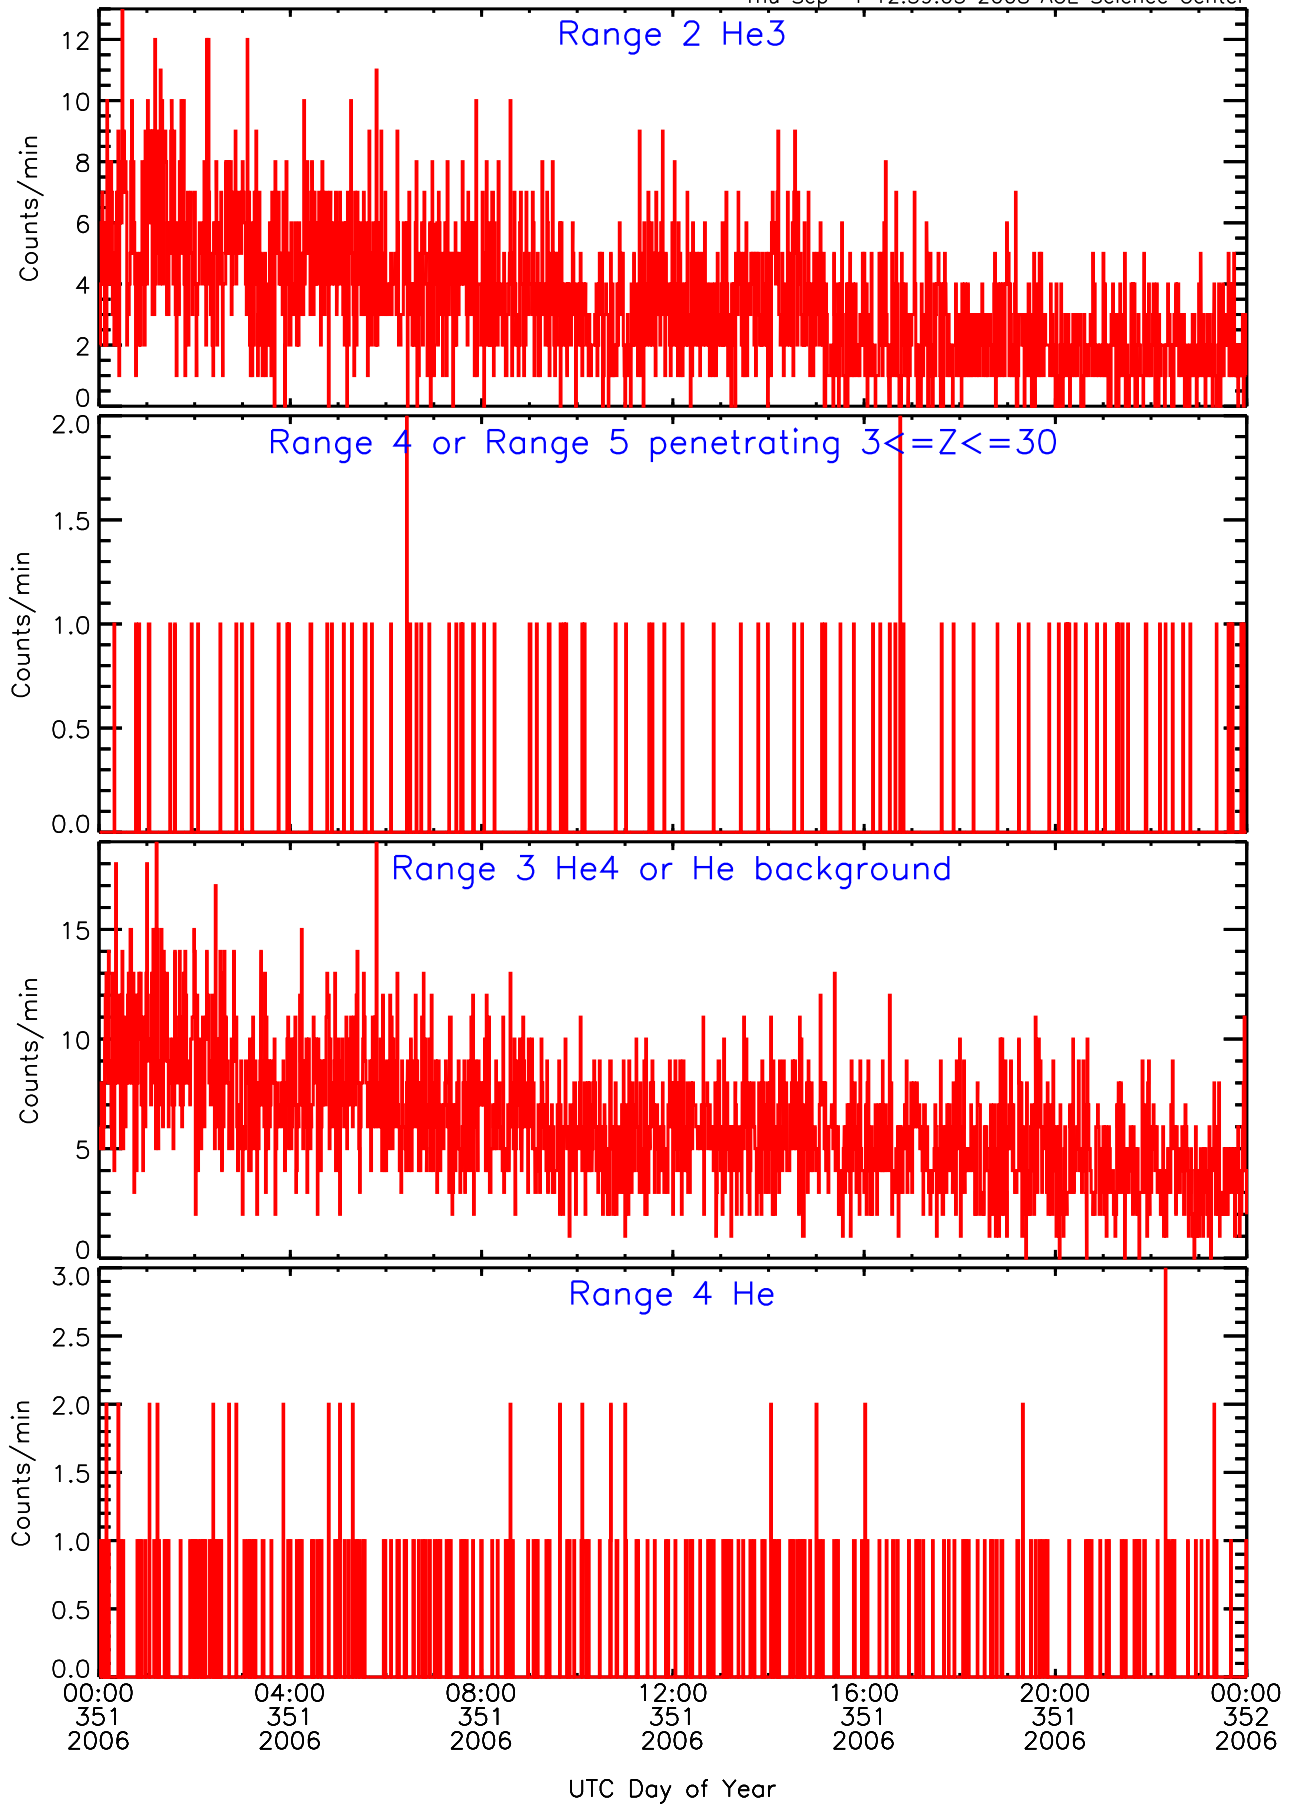

LET ahead Livetime/Trigger Data for 2006-351

Thu Sep 4 12:59:21 2008 ACE Science Center

LET ahead EVPRATES Data for 2006-351

Thu Sep 4 12:58:48 2008 ACE Science Center

LET ahead EVPRATES Data for 2006-351

Thu Sep 4 12:58:49 2008 ACE Science Center

LET ahead EVPRATES Data for 2006-351

Thu Sep 4 12:58:49 2008 ACE Science Center

LET ahead EVPRATES Data for 2006-351

Thu Sep 4 12:58:49 2008 ACE Science Center

LET ahead BUFRATES Data for 2006-351

Thu Sep 4 12:59:04 2008 ACE Science Center

LET ahead BUFRATES Data for 2006-351

Thu Sep 4 12:59:04 2008 ACE Science Center

LET ahead BUFRATES Data for 2006-351

Thu Sep 4 12:59:05 2008 ACE Science Center

LET ahead BUFRATES Data for 2006-351

Thu Sep 4 12:59:05 2008 ACE Science Center

LET ahead BUFRATES Data for 2006-351

Thu Sep 4 12:59:05 2008 ACE Science Center

LET ahead BUFRATES Data for 2006-351

Thu Sep 4 12:59:05 2008 ACE Science Center

LET ahead BUFRATES Data for 2006-351