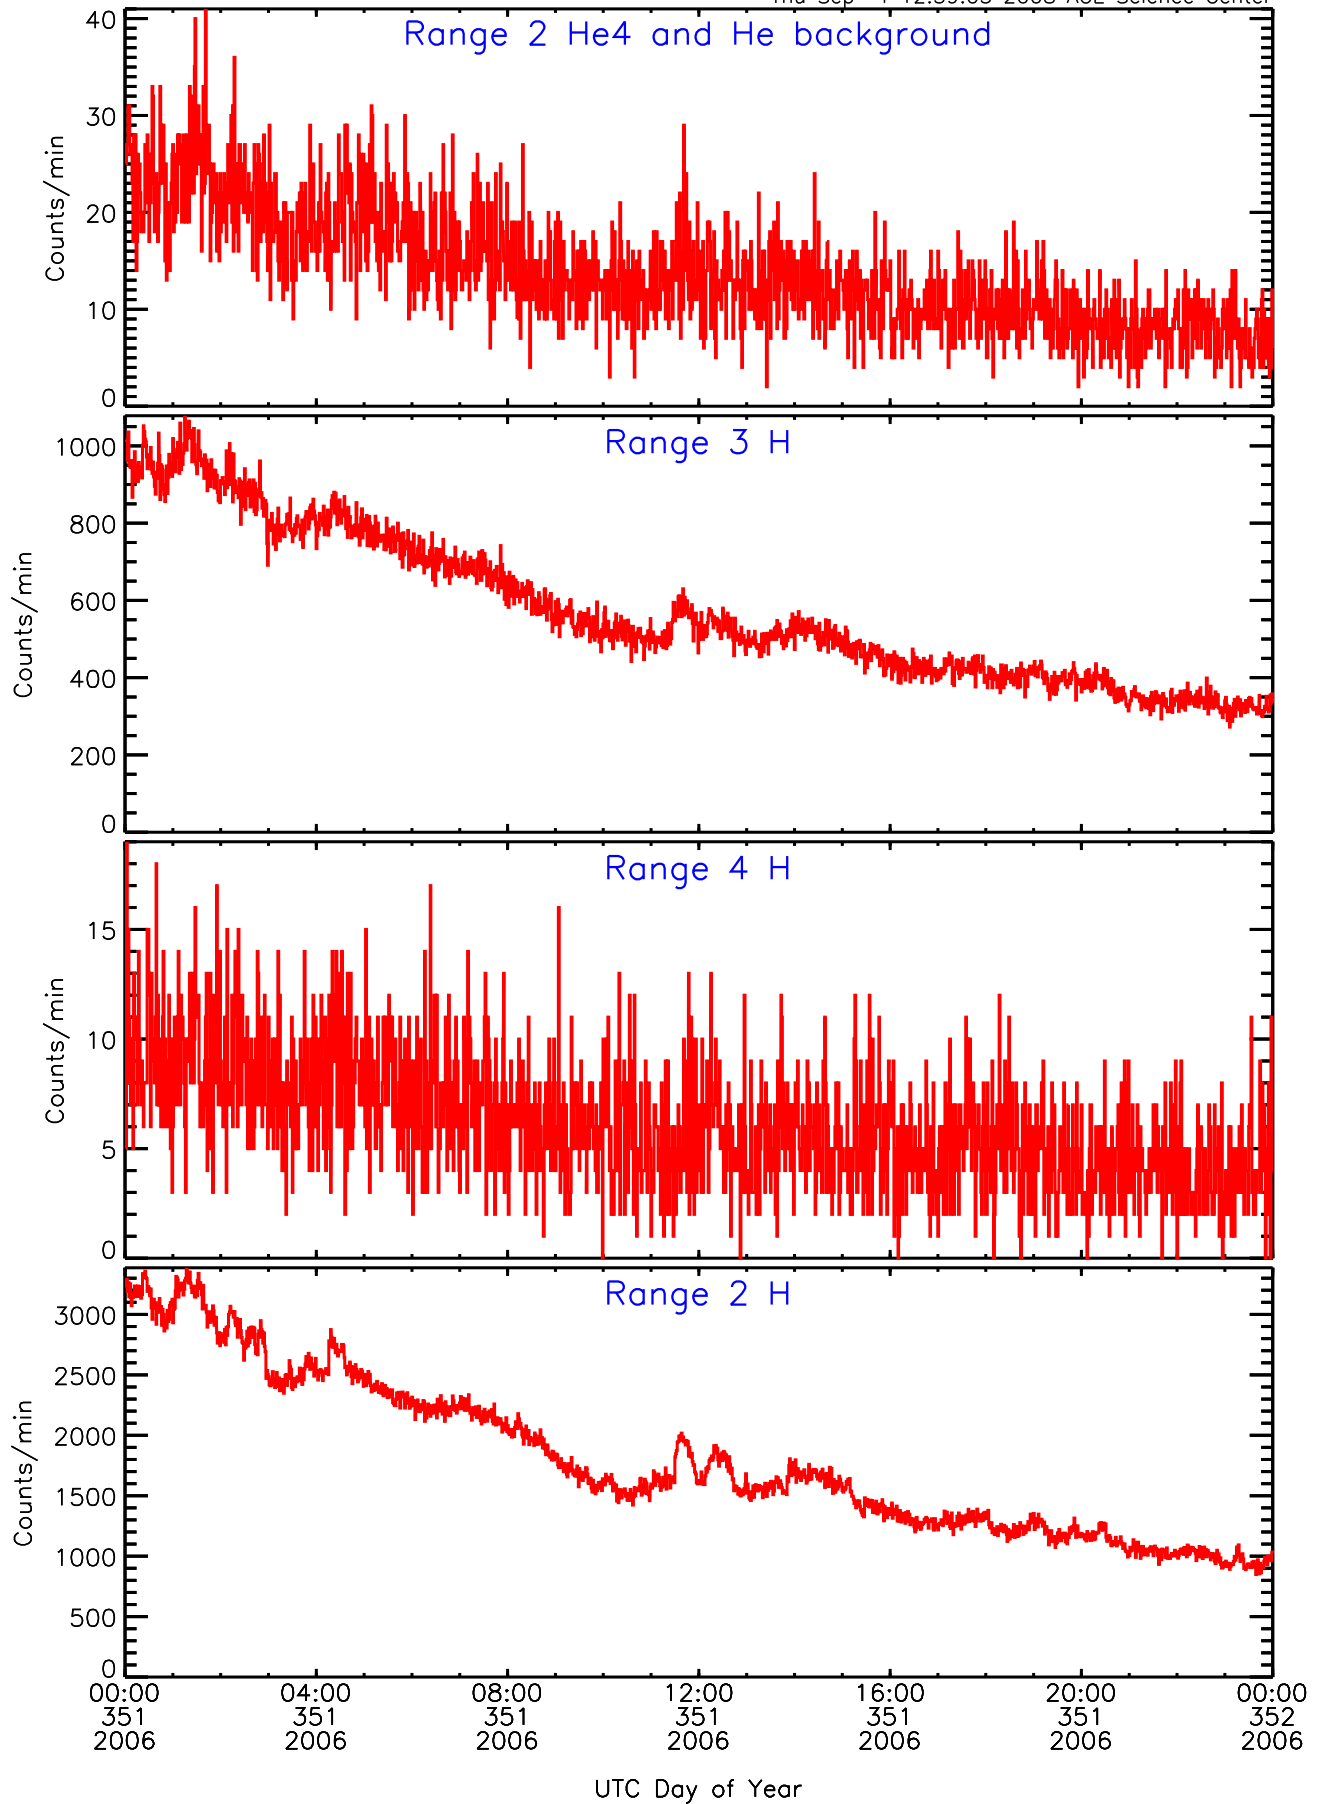

Thu Sep 4 12:59:04 2008 ACE Science Center

LET ahead BUFRATES Data for 2006-351

Thu Sep 4 12:59:04 2008 ACE Science Center

LET ahead BUFRATES Data for 2006-351

Thu Sep 4 12:59:05 2008 ACE Science Center

LET ahead BUFRATES Data for 2006-351

Thu Sep 4 12:59:05 2008 ACE Science Center

LET ahead BUFRATES Data for 2006-351

Thu Sep 4 12:59:05 2008 ACE Science Center

LET ahead BUFRATES Data for 2006-351

Thu Sep 4 12:59:05 2008 ACE Science Center

LET ahead BUFRATES Data for 2006-351