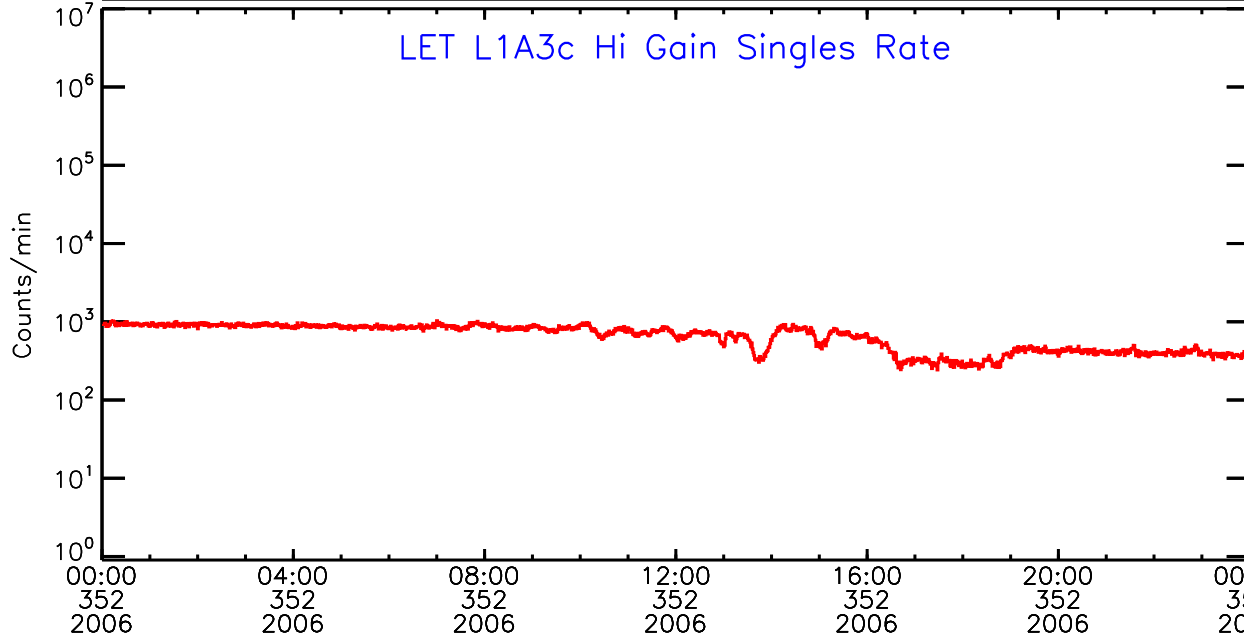

LET ahead Hi-Gain SINGLES RATES Data for 2006-352

Thu Sep 4 13:02:54 2008 ACE Science Center

UTC Day of Year