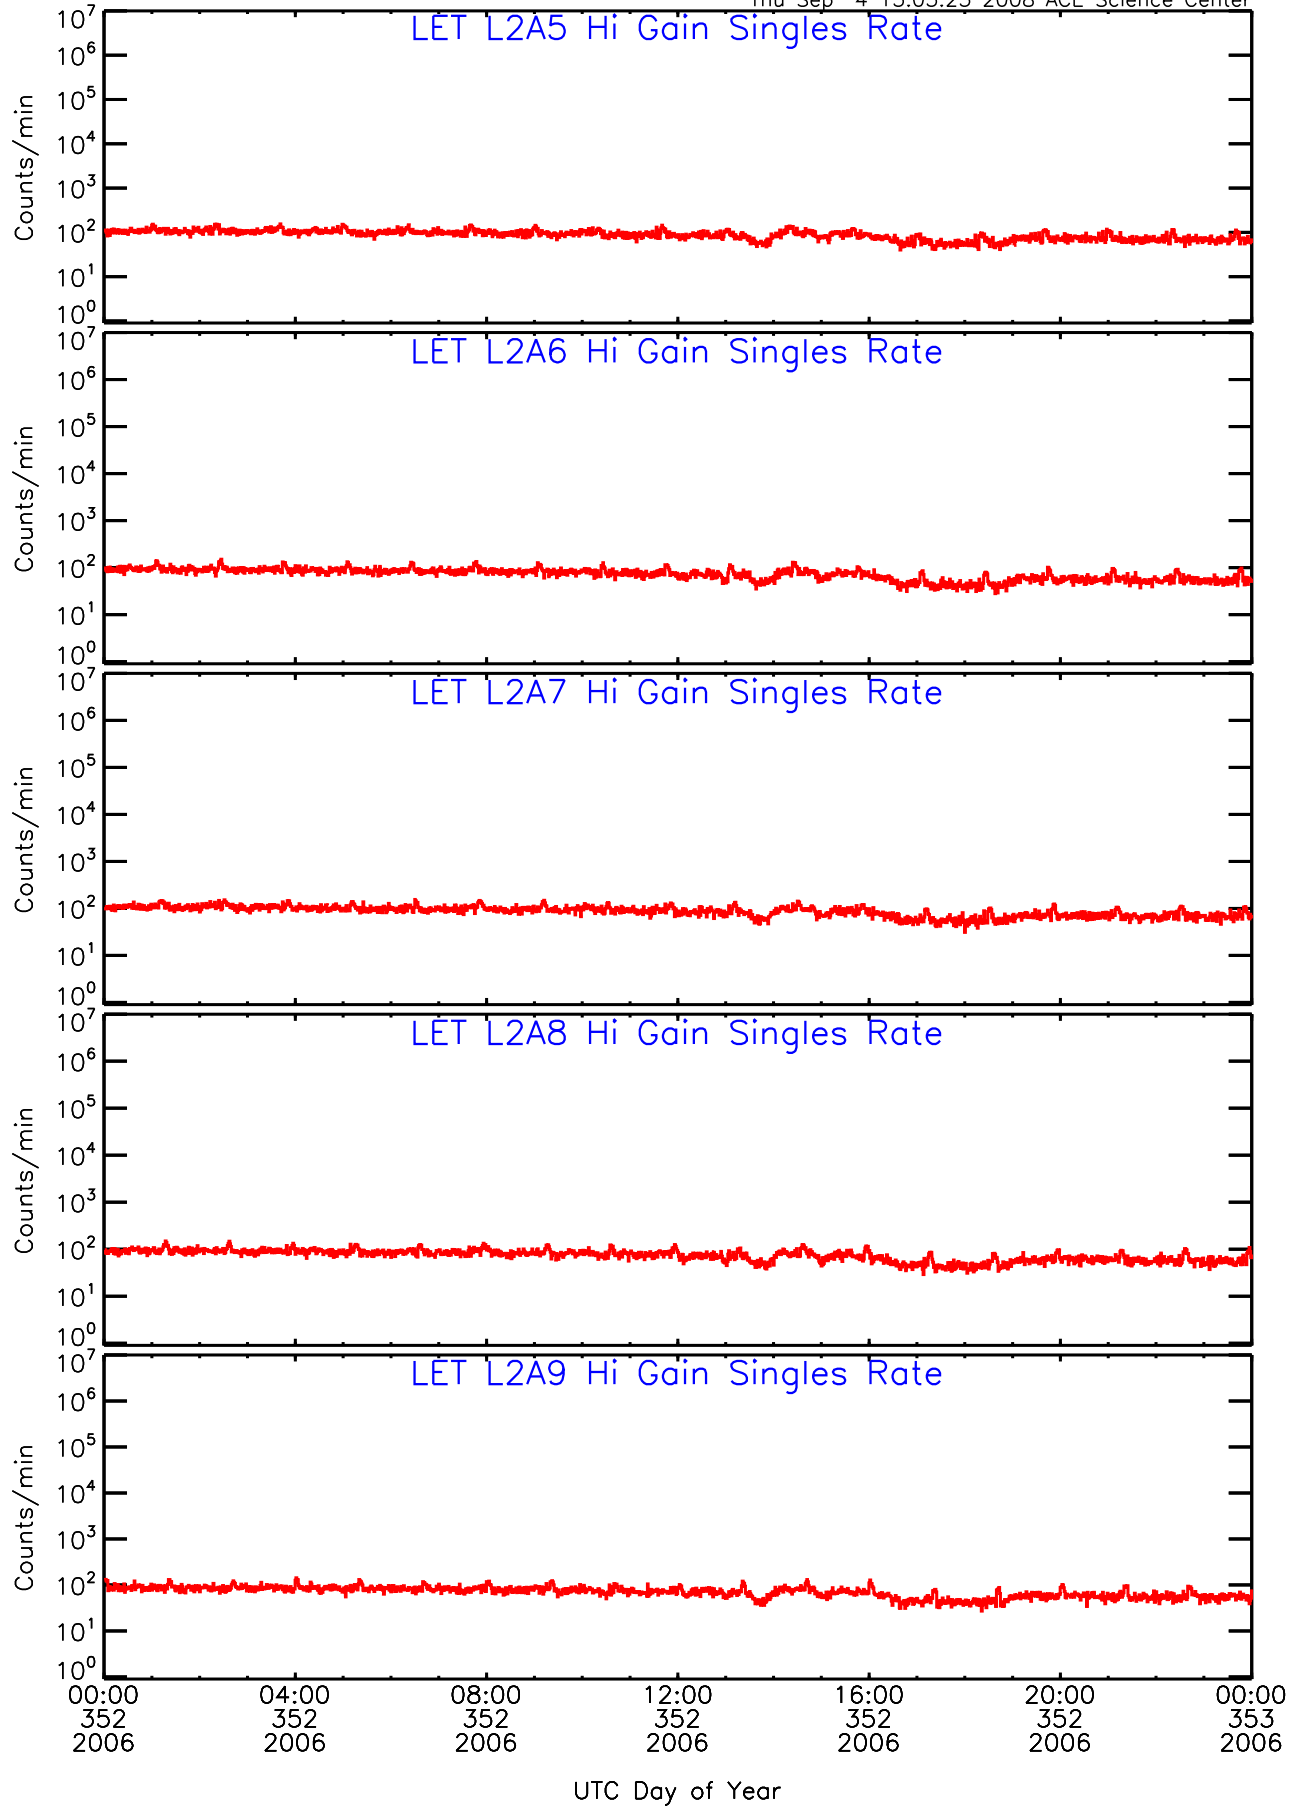

UTC Day of Year

LET ahead Hi-Gain SINGLES RATES Data for 2006-352

Thu Sep 4 13:03:25 2008 ACE Science Center

LET ahead Hi-Gain SINGLES RATES Data for 2006-352

Thu Sep 4 13:03:25 2008 ACE Science Center

LET ahead Hi-Gain SINGLES RATES Data for 2006-352