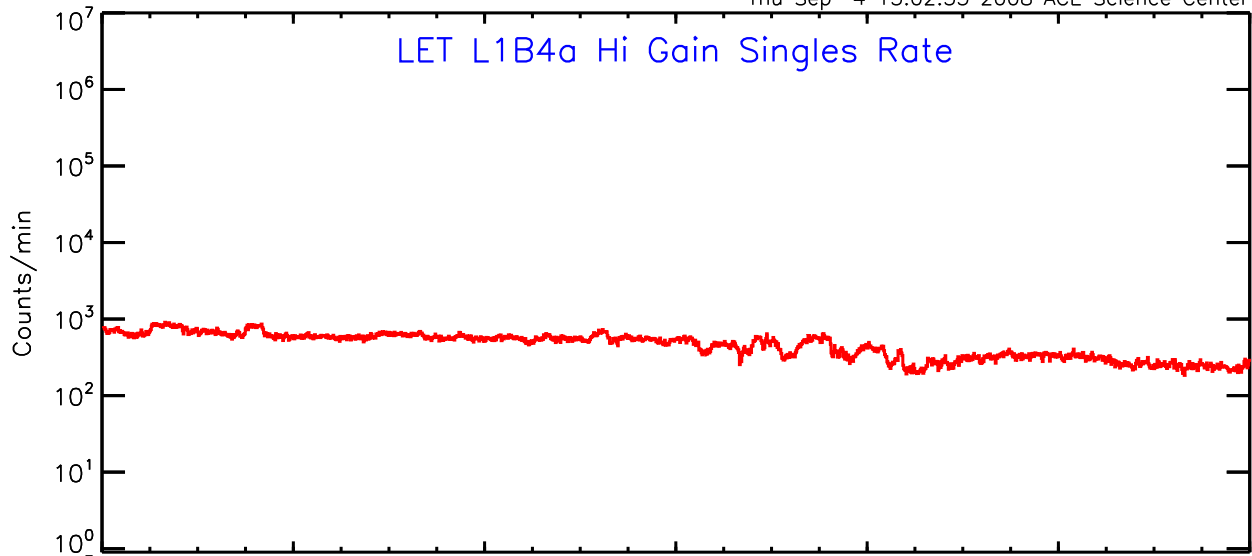

UTC Day of Year

LET ahead Hi-Gain SINGLES RATES Data for 2006-352

Thu Sep 4 13:02:55 2008 ACE Science Center

UTC Day of Year

LET ahead Hi-Gain SINGLES RATES Data for 2006-352

Thu Sep 4 13:02:55 2008 ACE Science Center