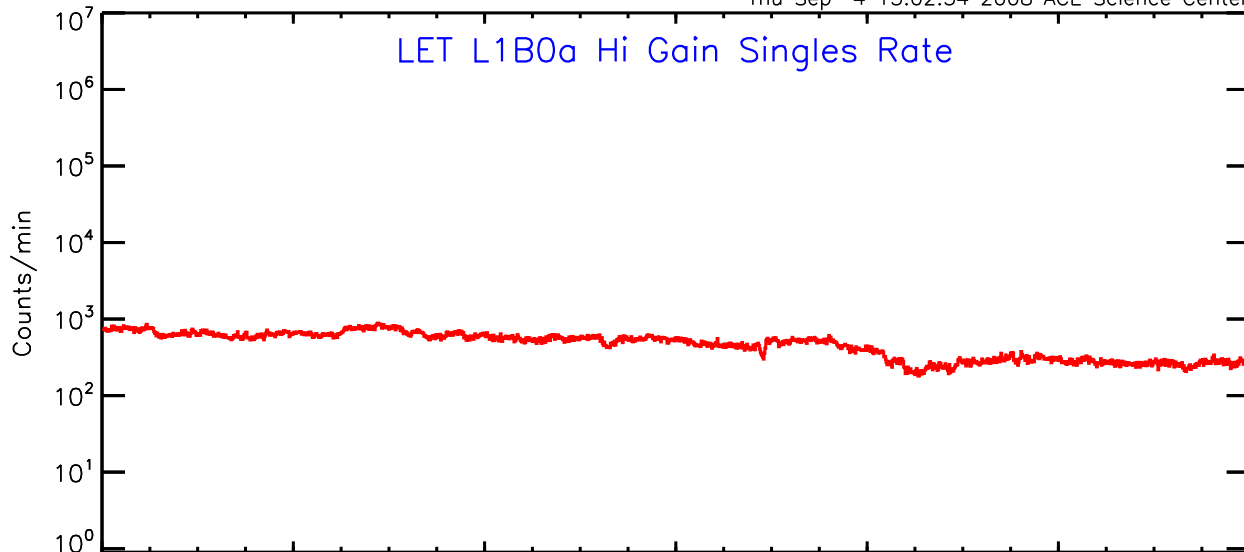

LET ahead Hi-Gain SINGLES RATES Data for 2006-352

Thu Sep 4 13:02:54 2008 ACE Science Center

UTC Day of Year