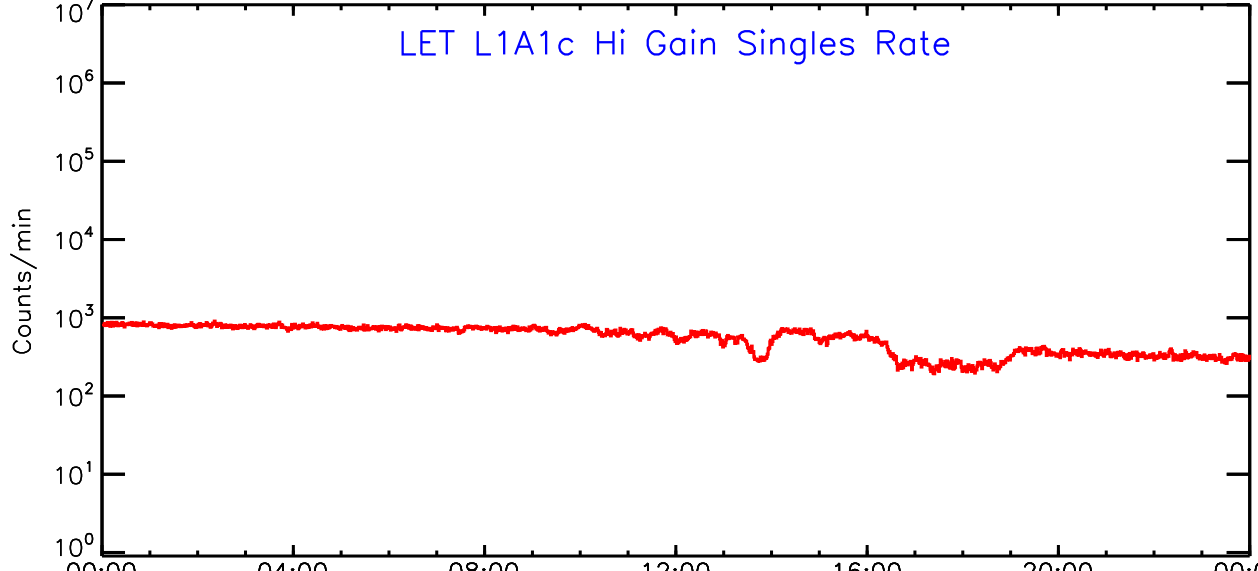

LET ahead Hi-Gain SINGLES RATES Data for 2006-352

Thu Sep 4 13:02:53 2008 ACE Science Center

00:00 04:00 08:00 12:00 16:00 20:00 00:00
352 352 352 352 352 352 353
2006 2006 2006 2006 2006 2006 2006

UTC Day of Year