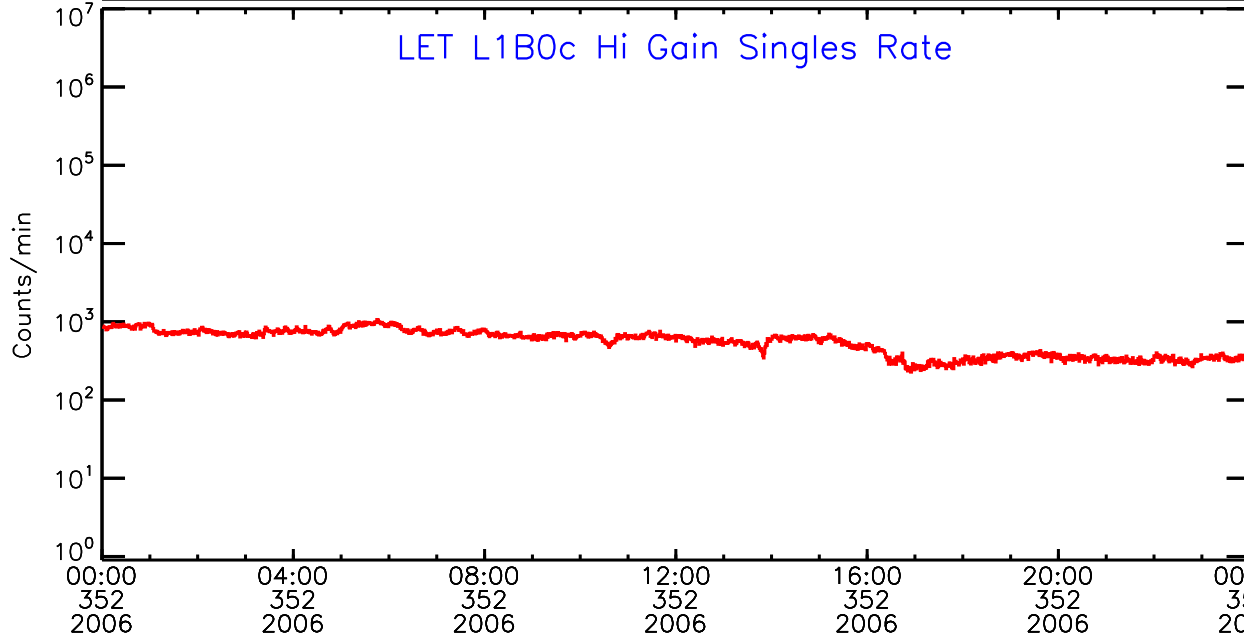

LET ahead Hi-Gain SINGLES RATES Data for 2006-352

Thu Sep 4 13:02:54 2008 ACE Science Center

UTC Day of Year