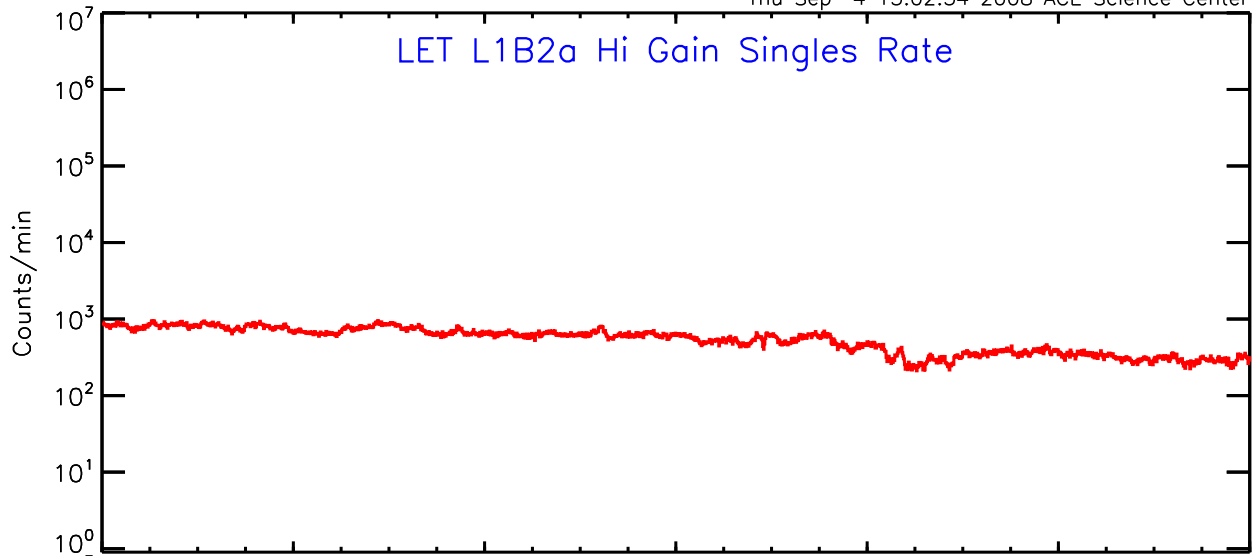

Thu Sep 4 13:02:54 2008 ACE Science Center

UTC Day of Year

LET ahead Hi-Gain SINGLES RATES Data for 2006-352

Thu Sep 4 13:02:54 2008 ACE Science Center

LET ahead Hi-Gain SINGLES RATES Data for 2006-352

Thu Sep 4 13:02:54 2008 ACE Science Center