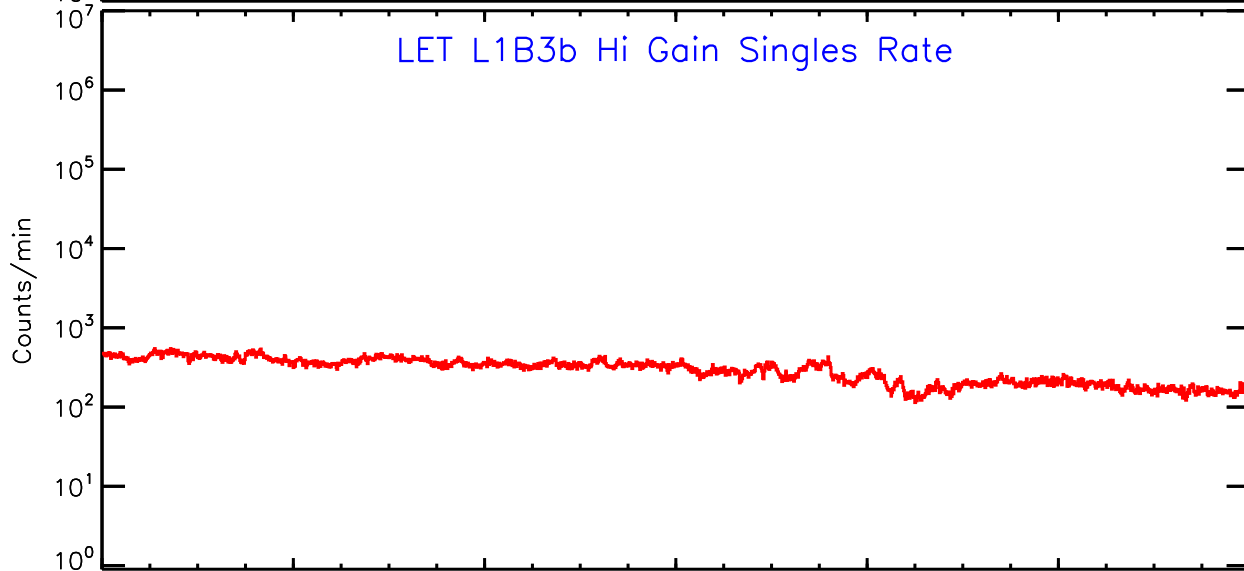

LET ahead Hi-Gain SINGLES RATES Data for 2006-352

Thu Sep 4 13:02:55 2008 ACE Science Center

UTC Day of Year