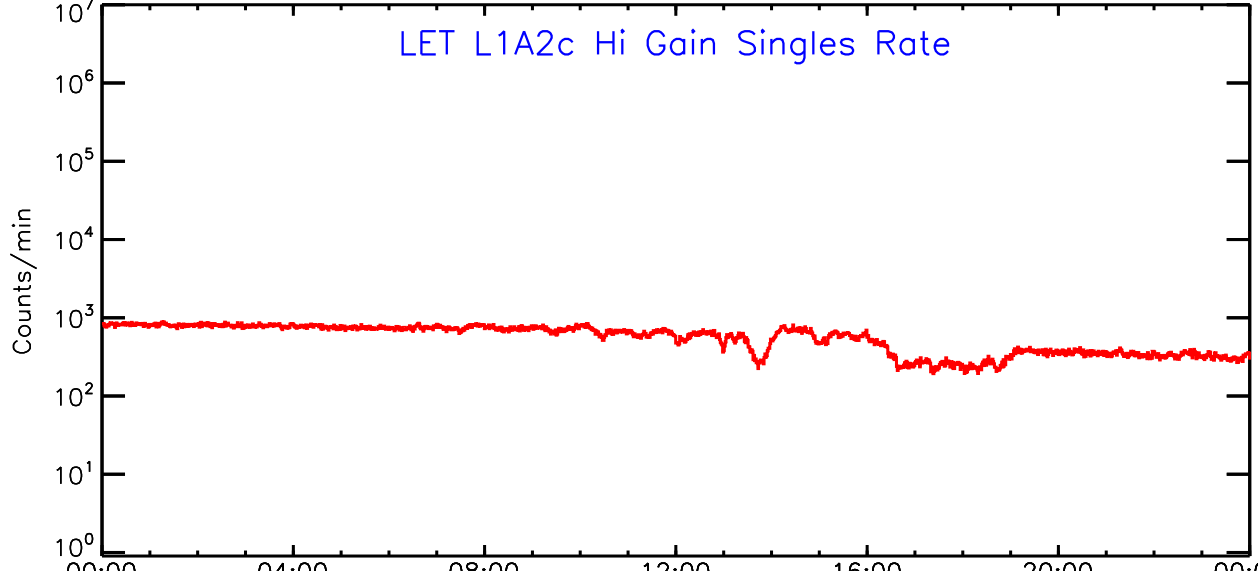

LET ahead Hi-Gain SINGLES RATES Data for 2006-352

Thu Sep 4 13:02:53 2008 ACE Science Center

00:00 04:00 08:00 12:00 16:00 20:00 00:00
352 352 352 352 352 352 353
2006 2006 2006 2006 2006 2006 2006

UTC Day of Year