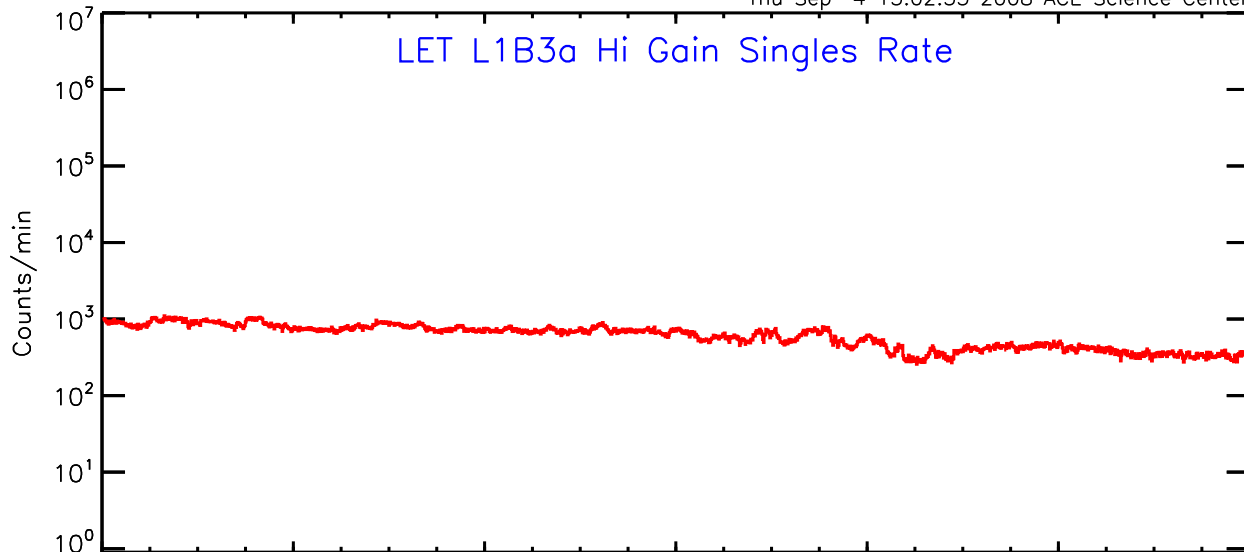

LET ahead Hi-Gain SINGLES RATES Data for 2006-352

Thu Sep 4 13:02:55 2008 ACE Science Center

UTC Day of Year