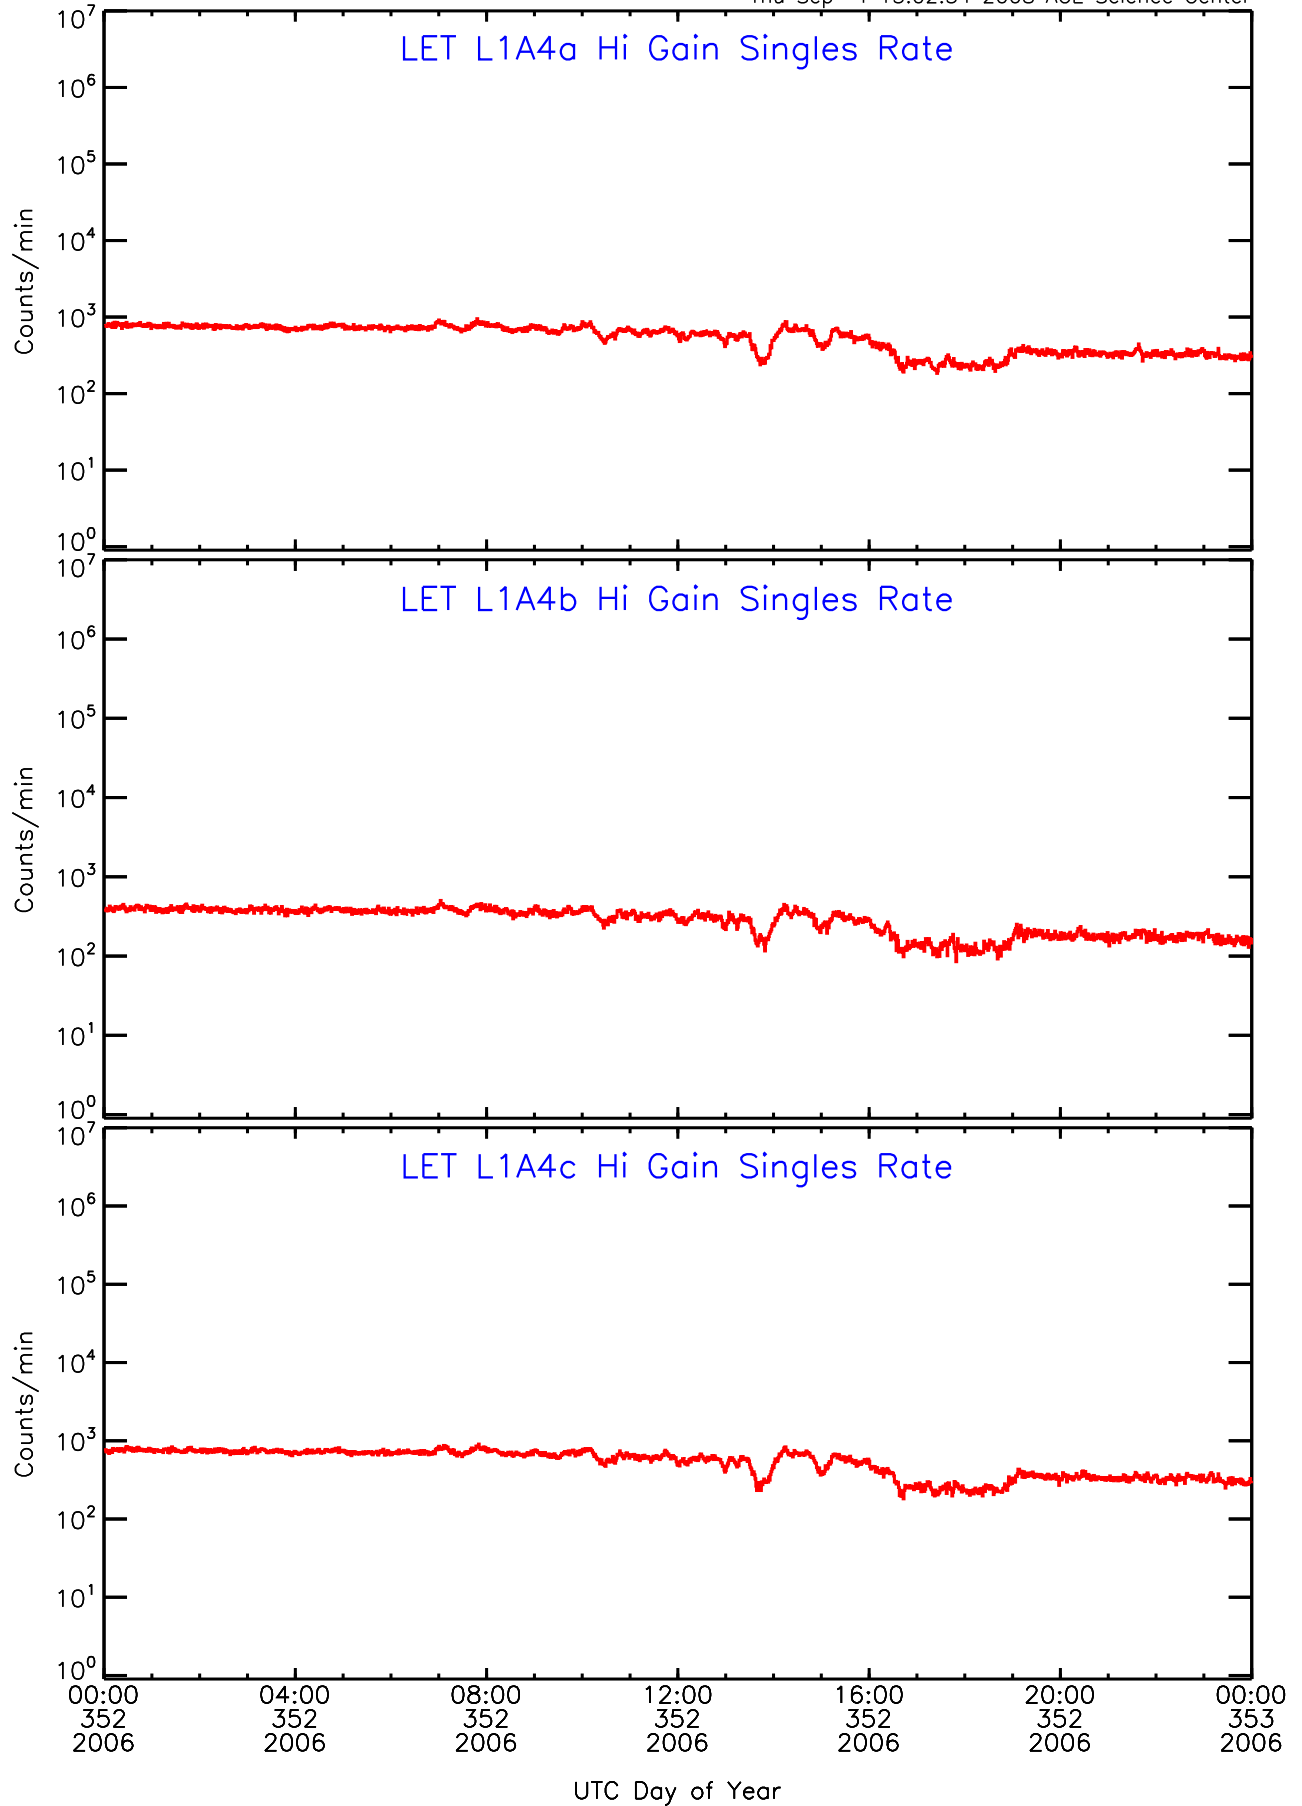

LET ahead Hi-Gain SINGLES RATES Data for 2006-352

Thu Sep 4 13:02:54 2008 ACE Science Center

UTC Day of Year

LET ahead Hi-Gain SINGLES RATES Data for 2006-352

Thu Sep 4 13:02:54 2008 ACE Science Center

LET ahead Hi-Gain SINGLES RATES Data for 2006-352