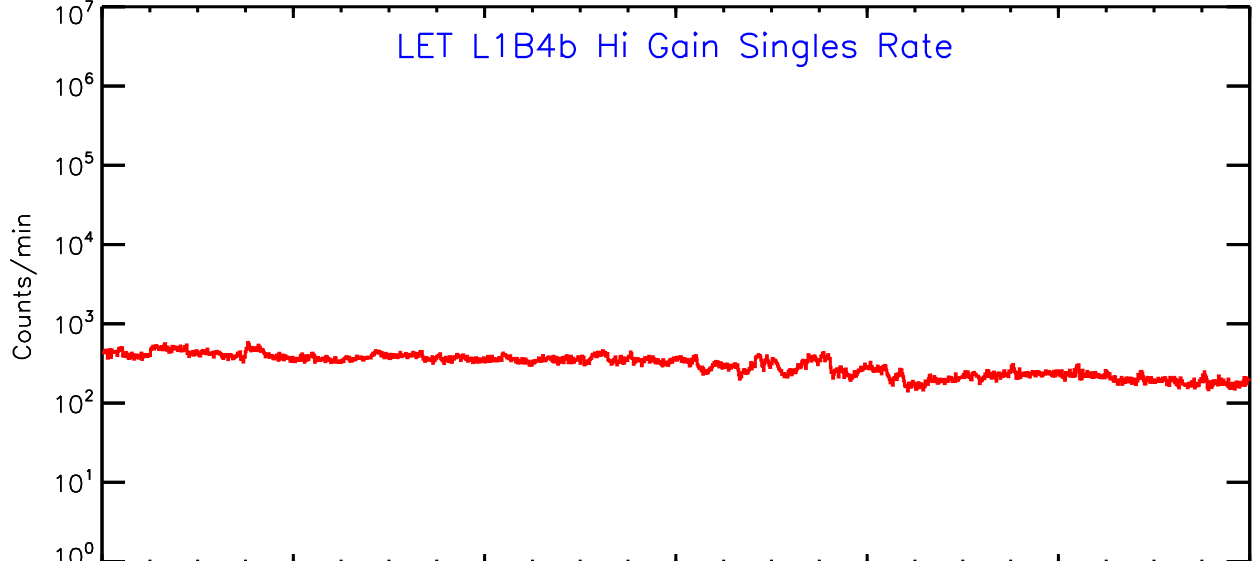

UTC Day of Year

LET ahead Hi-Gain SINGLES RATES Data for 2006-352

Thu Sep 4 13:02:55 2008 ACE Science Center

UTC Day of Year

LET ahead Hi-Gain SINGLES RATES Data for 2006-352

Thu Sep 4 13:02:55 2008 ACE Science Center