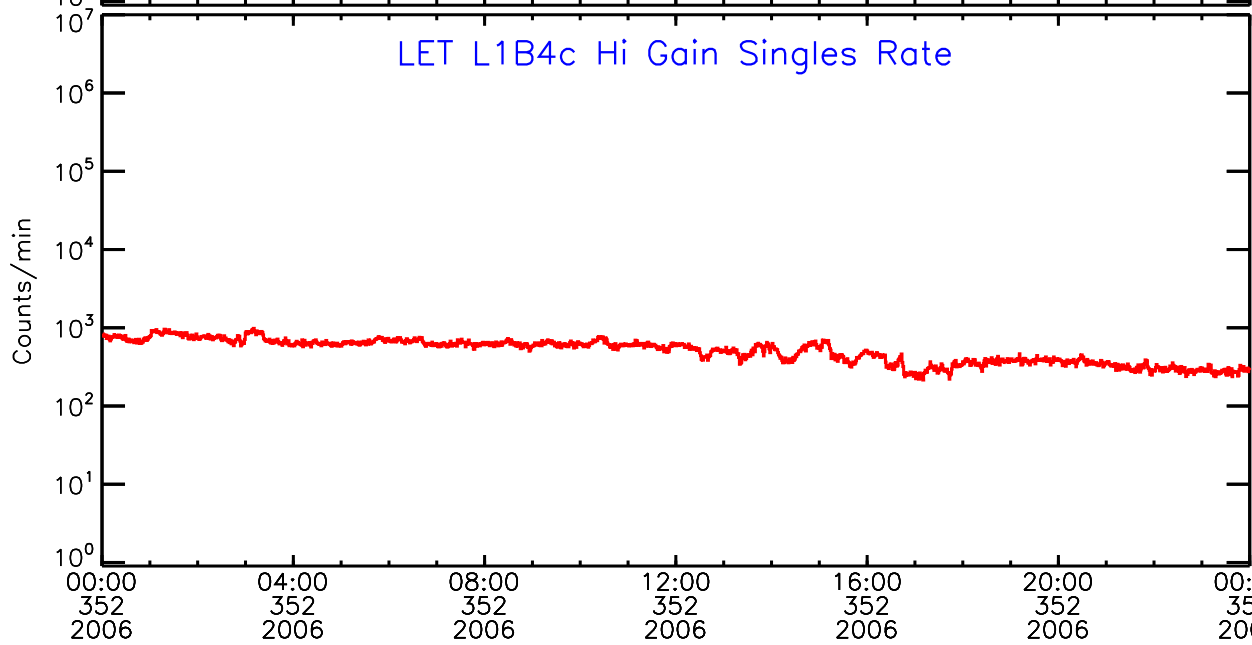

UTC Day of Year

LET ahead Hi-Gain SINGLES RATES Data for 2006-352

Thu Sep 4 13:02:55 2008 ACE Science Center

UTC Day of Year

LET ahead Hi-Gain SINGLES RATES Data for 2006-352

Thu Sep 4 13:02:55 2008 ACE Science Center