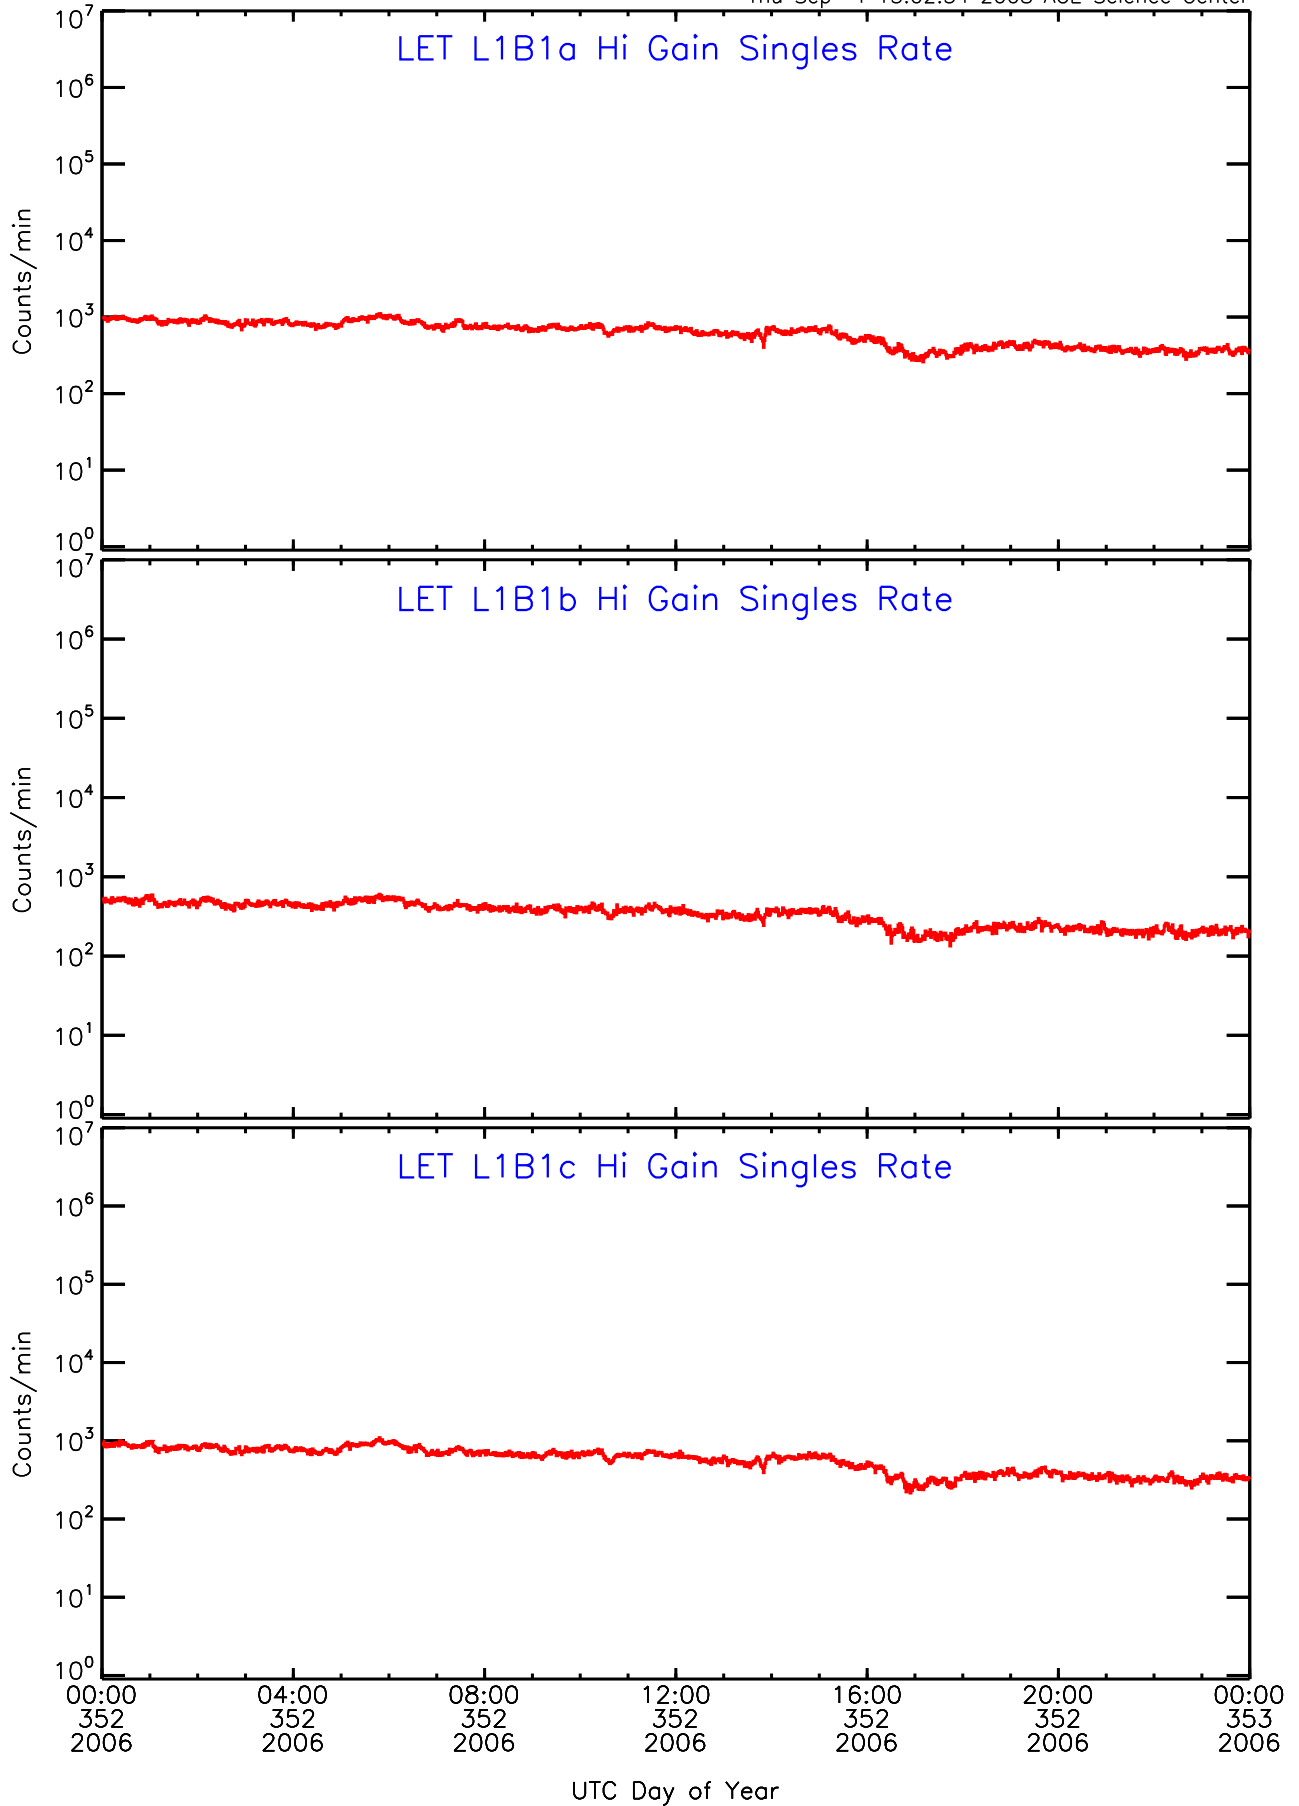

LET ahead Hi-Gain SINGLES RATES Data for 2006-352

Thu Sep 4 13:02:54 2008 ACE Science Center