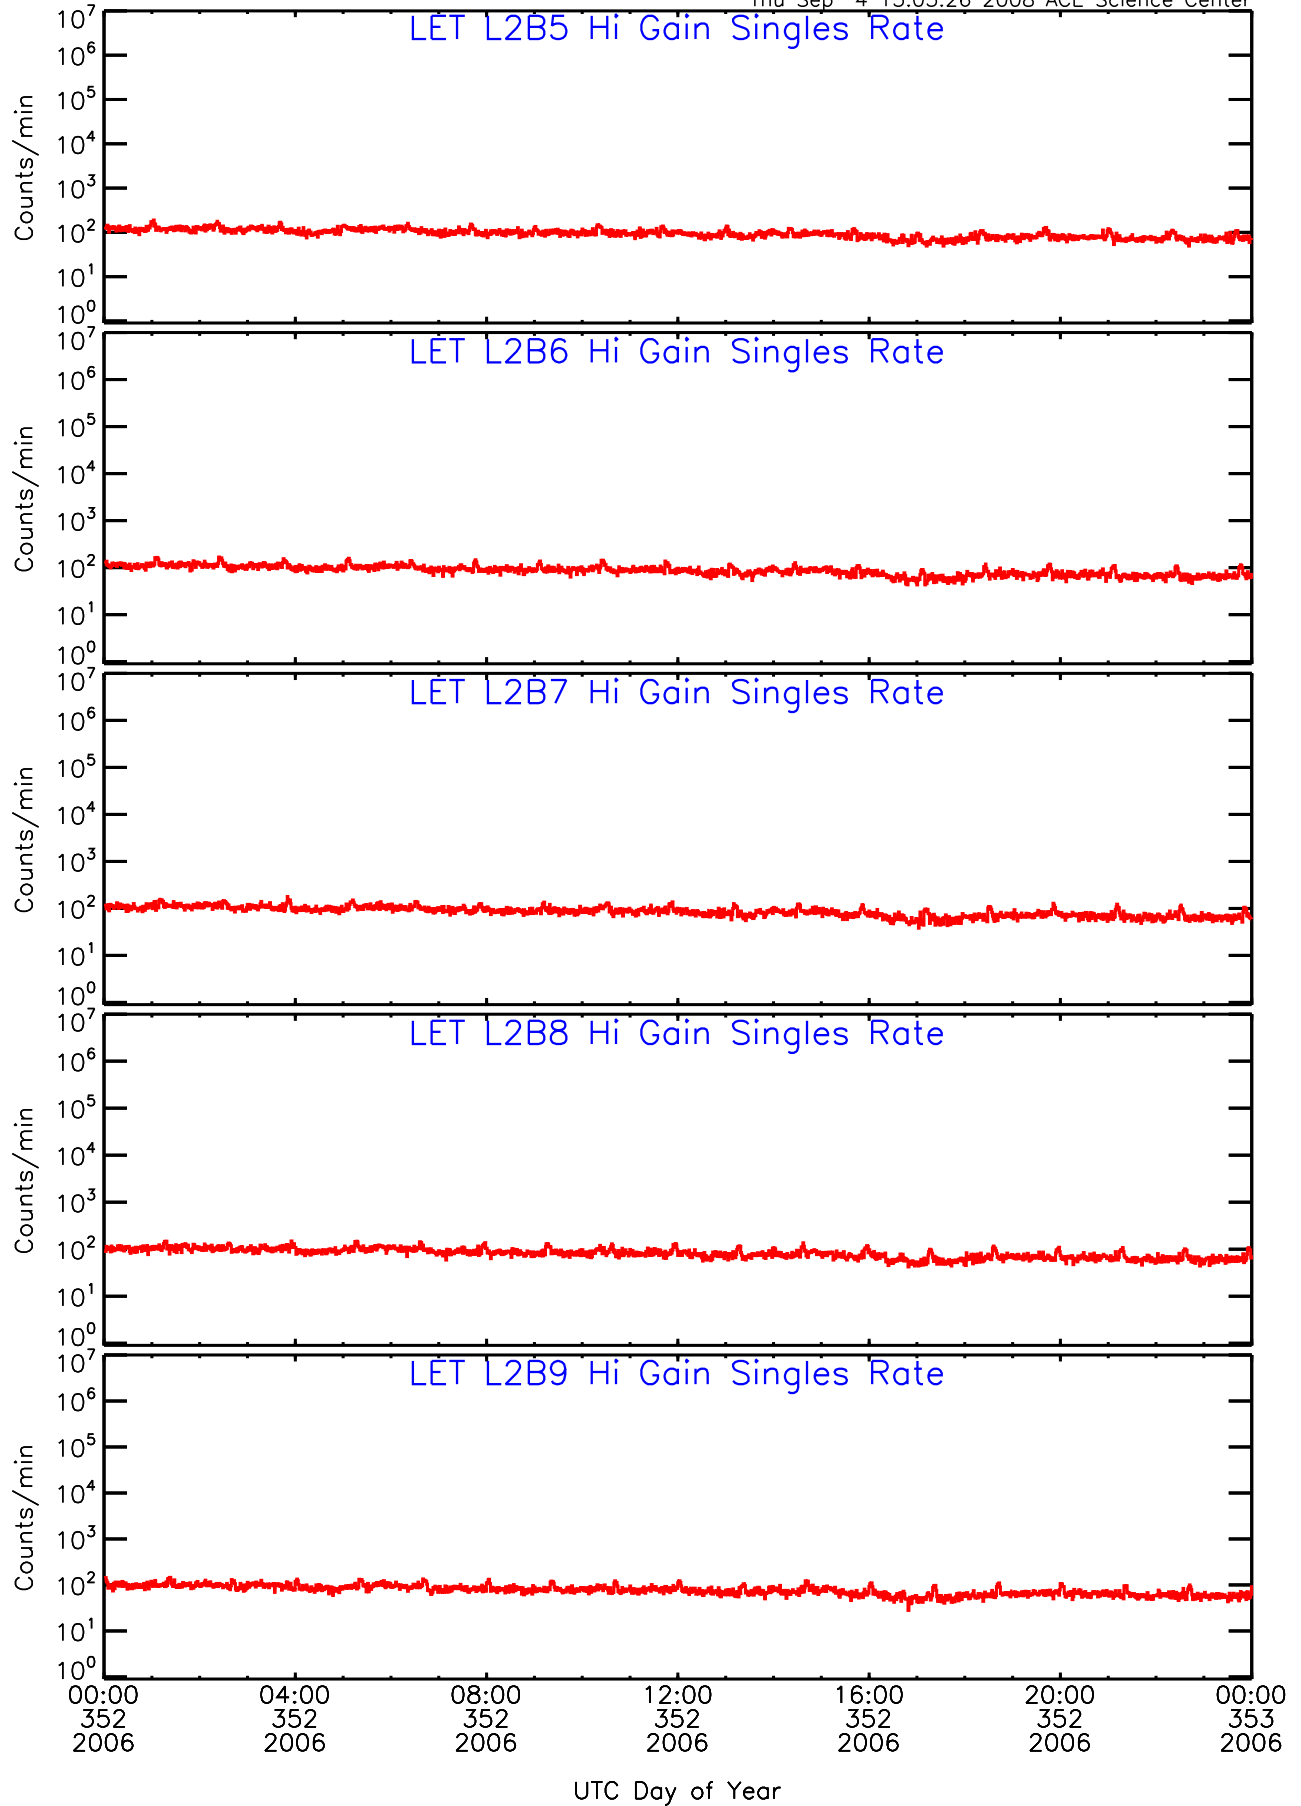

LET ahead Hi-Gain SINGLES RATES Data for 2006-352

Thu Sep 4 13:03:26 2008 ACE Science Center