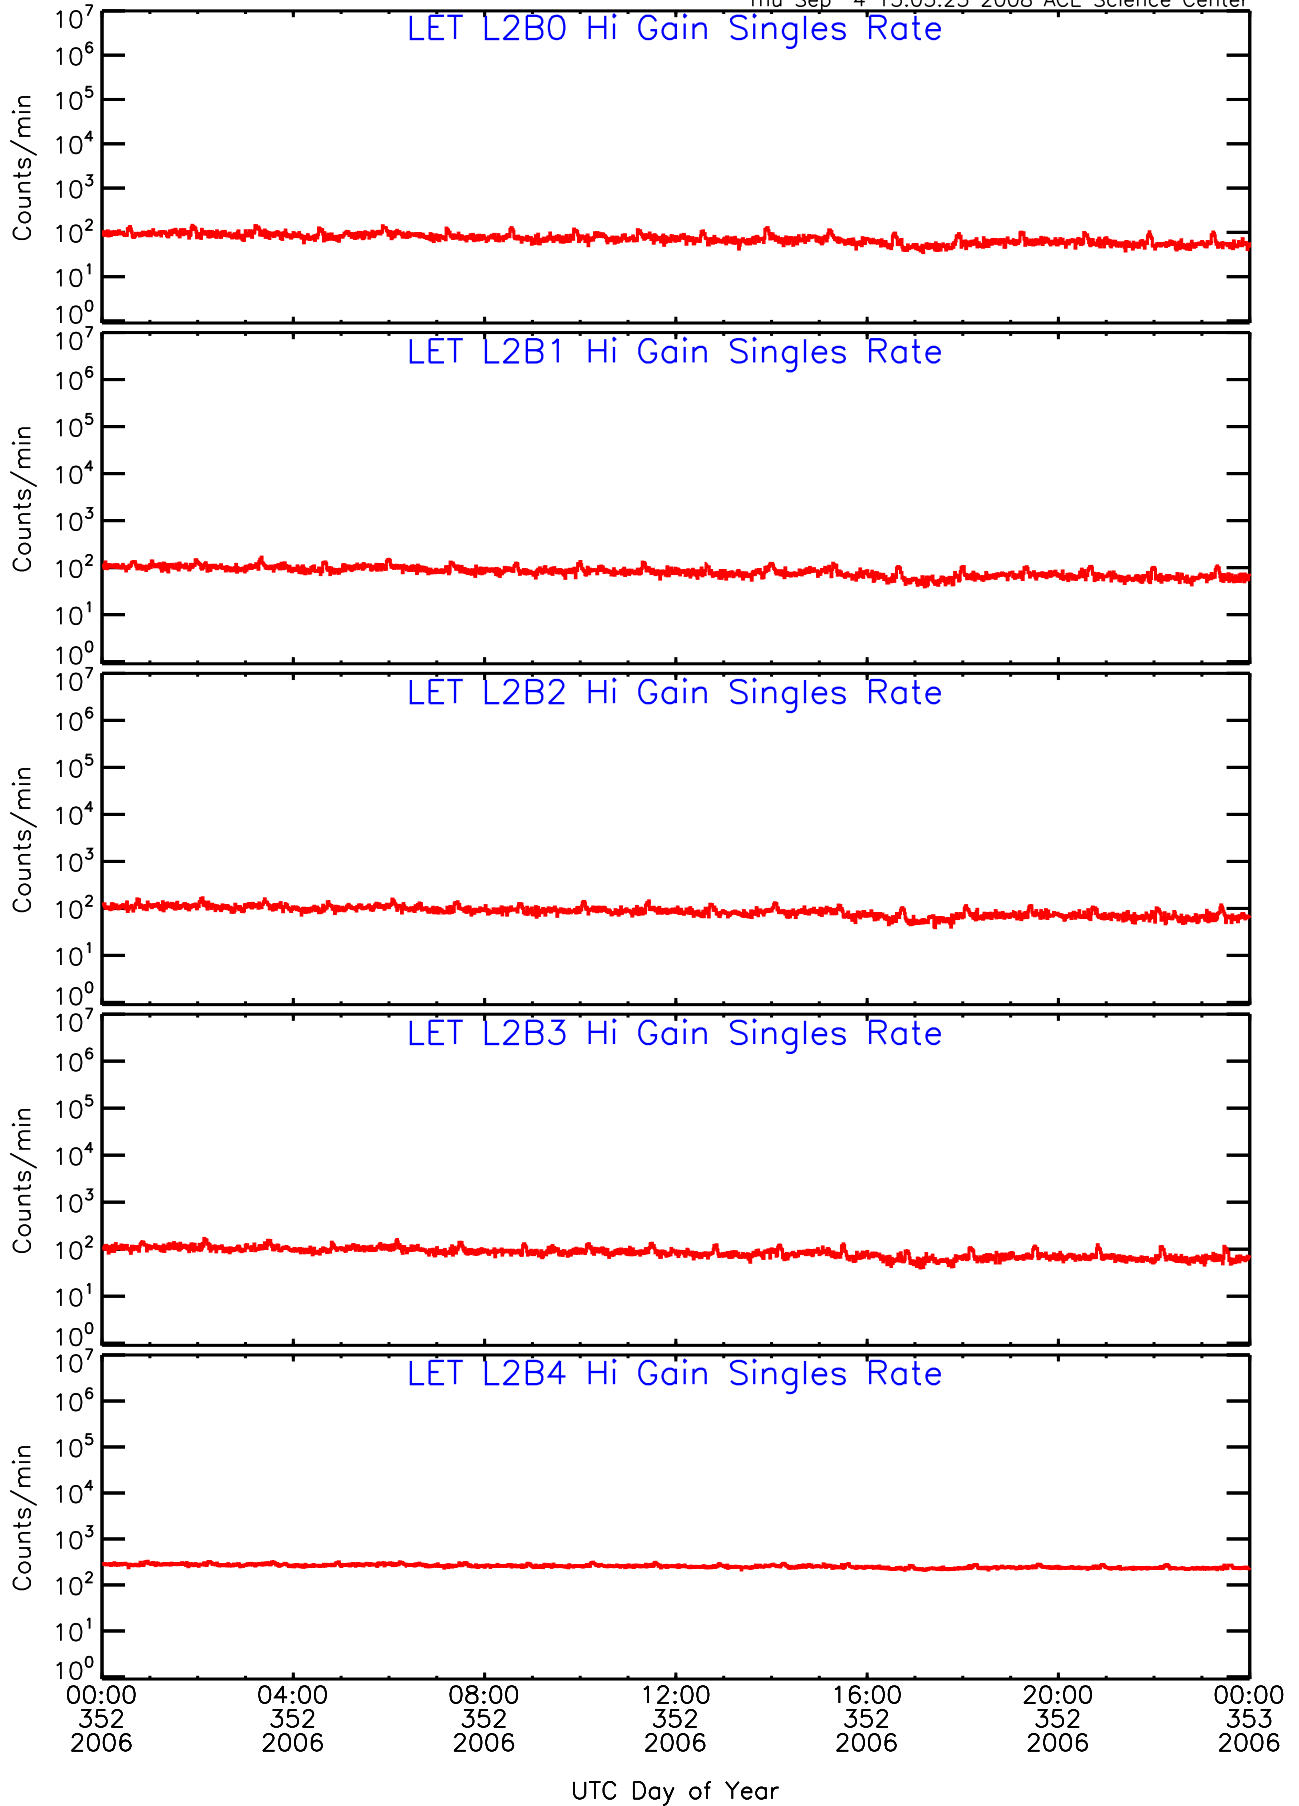

LET ahead Hi-Gain SINGLES RATES Data for 2006-352

Thu Sep 4 13:03:25 2008 ACE Science Center