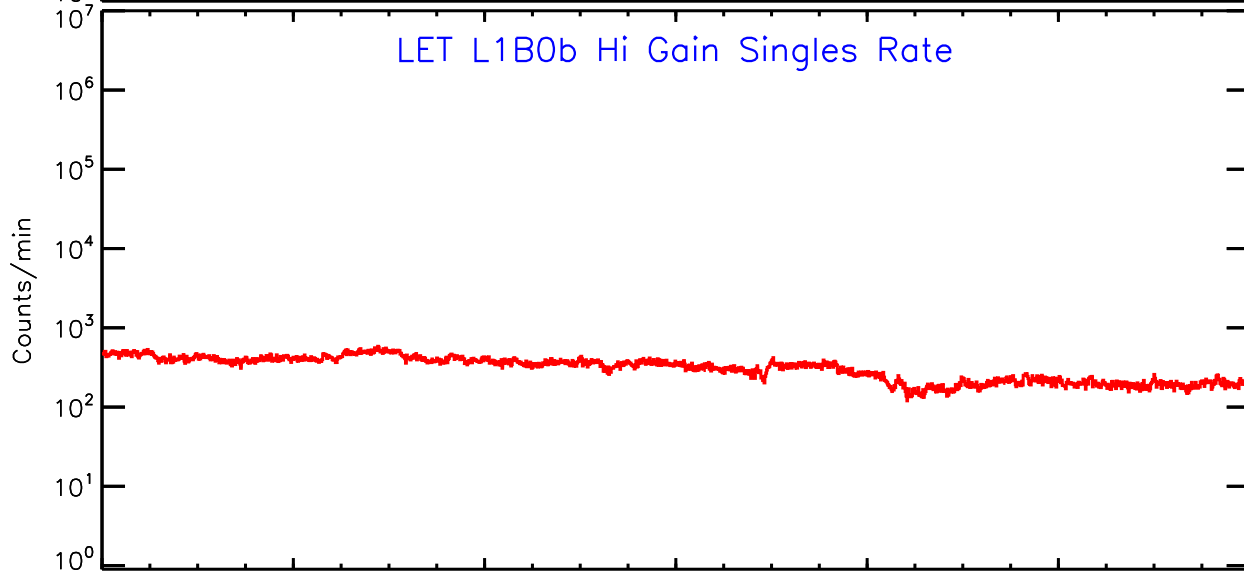

LET ahead Hi-Gain SINGLES RATES Data for 2006-352

Thu Sep 4 13:02:54 2008 ACE Science Center

UTC Day of Year