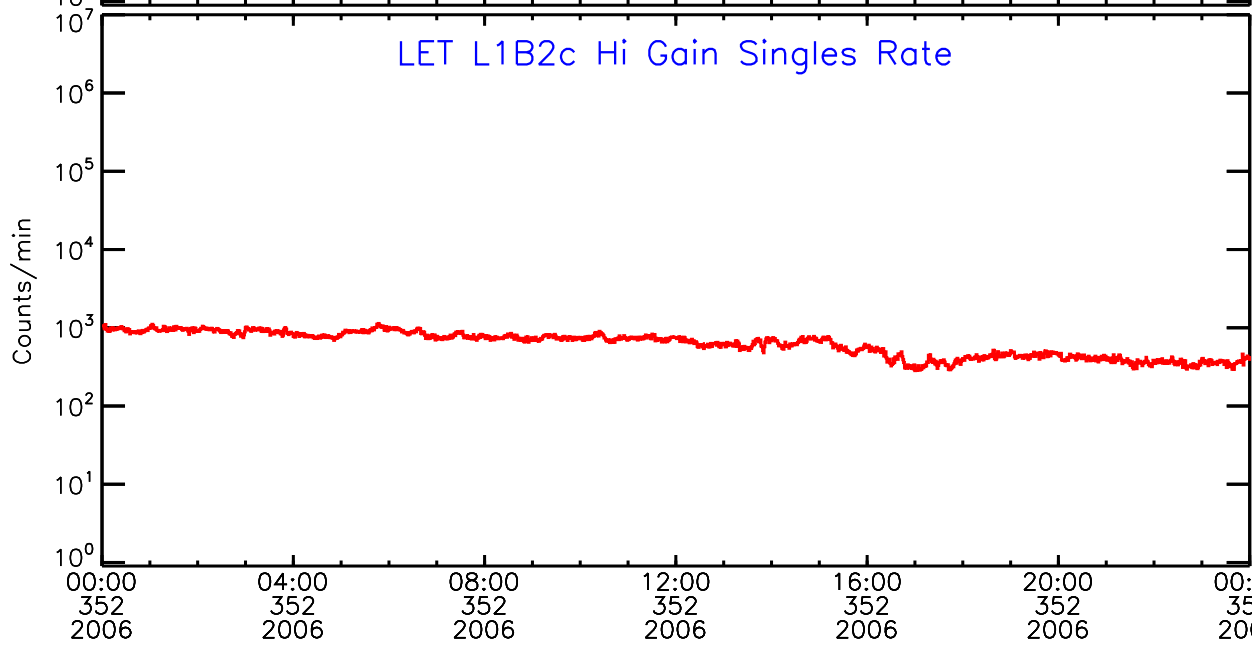

Thu Sep 4 13:02:54 2008 ACE Science Center

UTC Day of Year

LET ahead Hi-Gain SINGLES RATES Data for 2006-352

Thu Sep 4 13:02:54 2008 ACE Science Center

LET ahead Hi-Gain SINGLES RATES Data for 2006-352

Thu Sep 4 13:02:54 2008 ACE Science Center