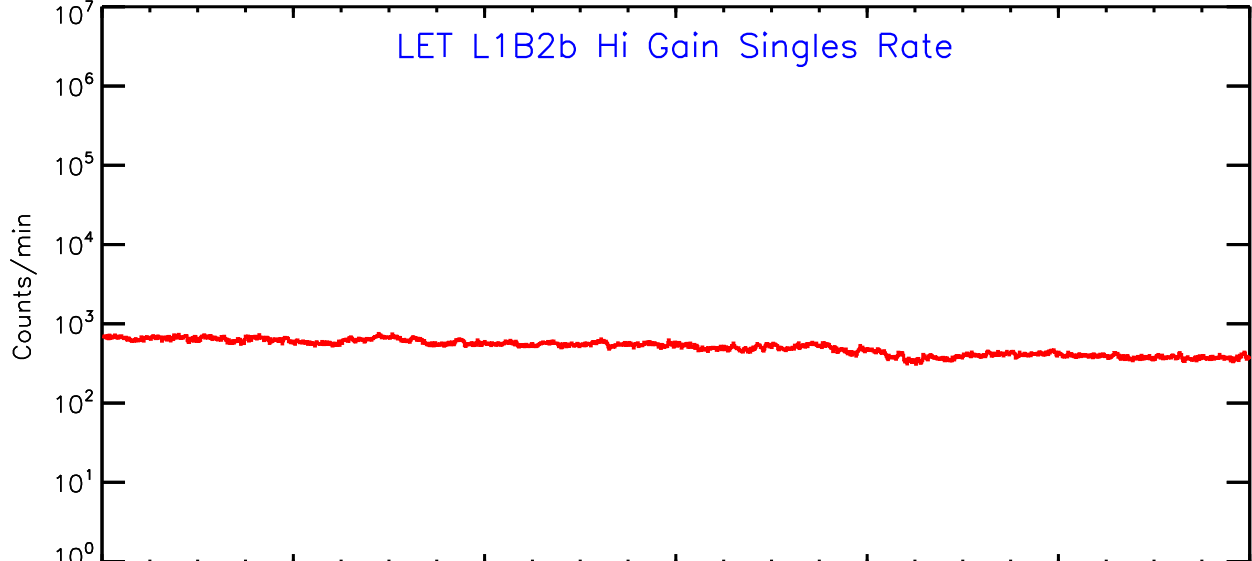

Thu Sep 4 13:02:54 2008 ACE Science Center

UTC Day of Year

LET ahead Hi-Gain SINGLES RATES Data for 2006-352

Thu Sep 4 13:02:54 2008 ACE Science Center

LET ahead Hi-Gain SINGLES RATES Data for 2006-352

Thu Sep 4 13:02:54 2008 ACE Science Center