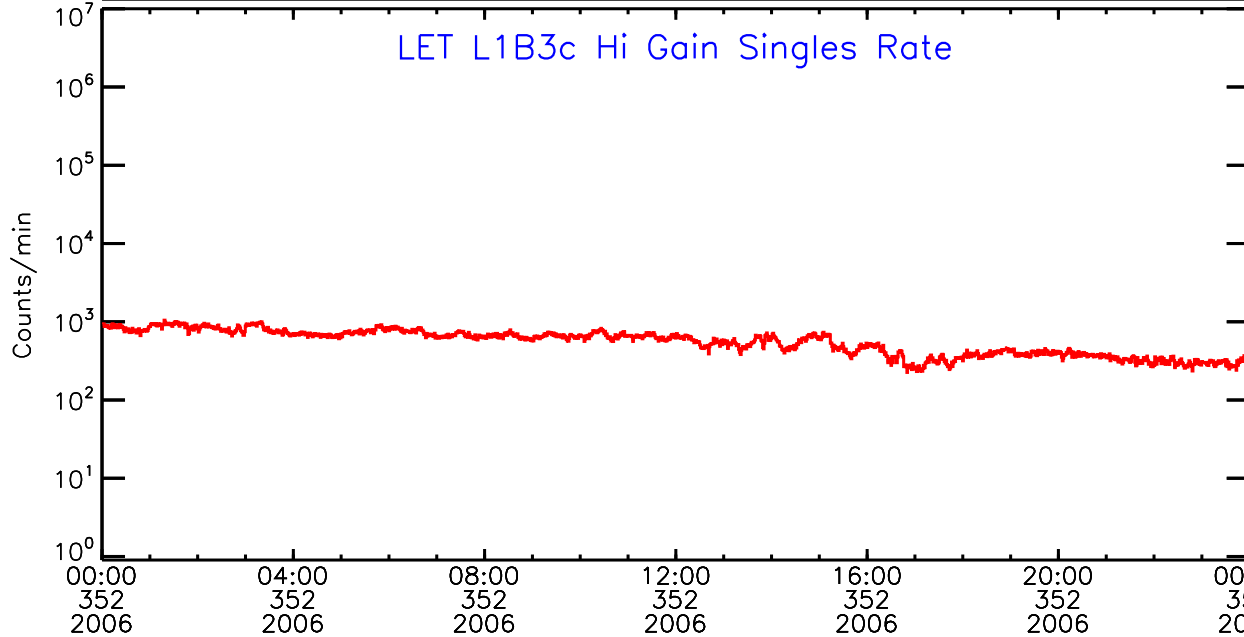

LET ahead Hi-Gain SINGLES RATES Data for 2006-352

Thu Sep 4 13:02:55 2008 ACE Science Center

UTC Day of Year