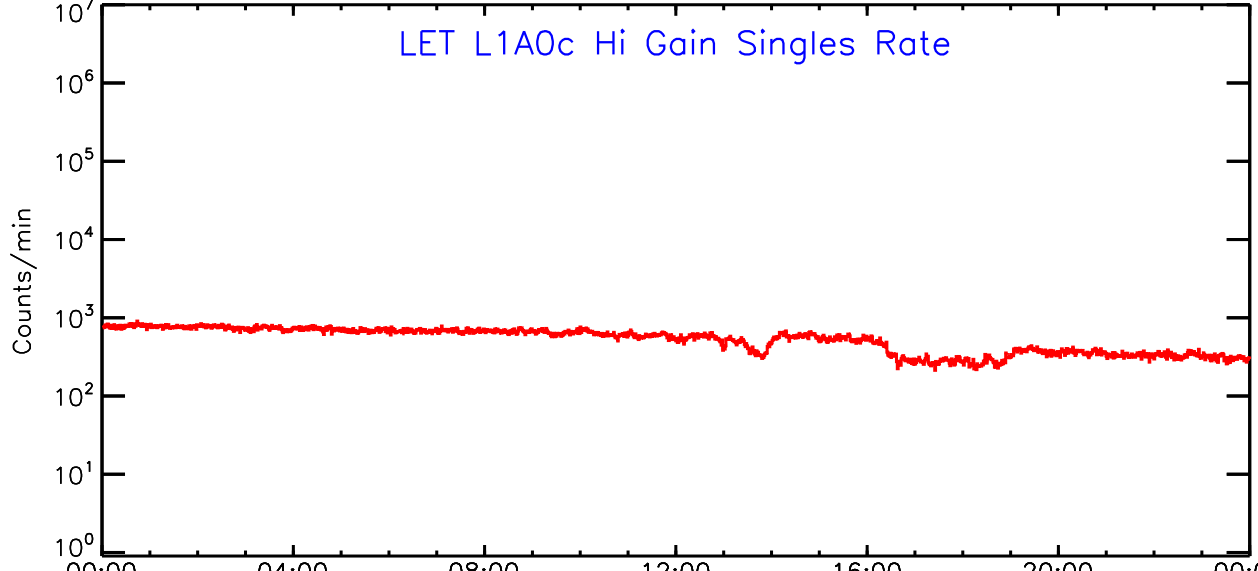

LET ahead Hi-Gain SINGLES RATES Data for 2006-352

Thu Sep 4 13:02:53 2008 ACE Science Center

00:00 04:00 08:00 12:00 16:00 20:00 00:00
352 352 352 352 352 352 353
2006 2006 2006 2006 2006 2006 2006

UTC Day of Year