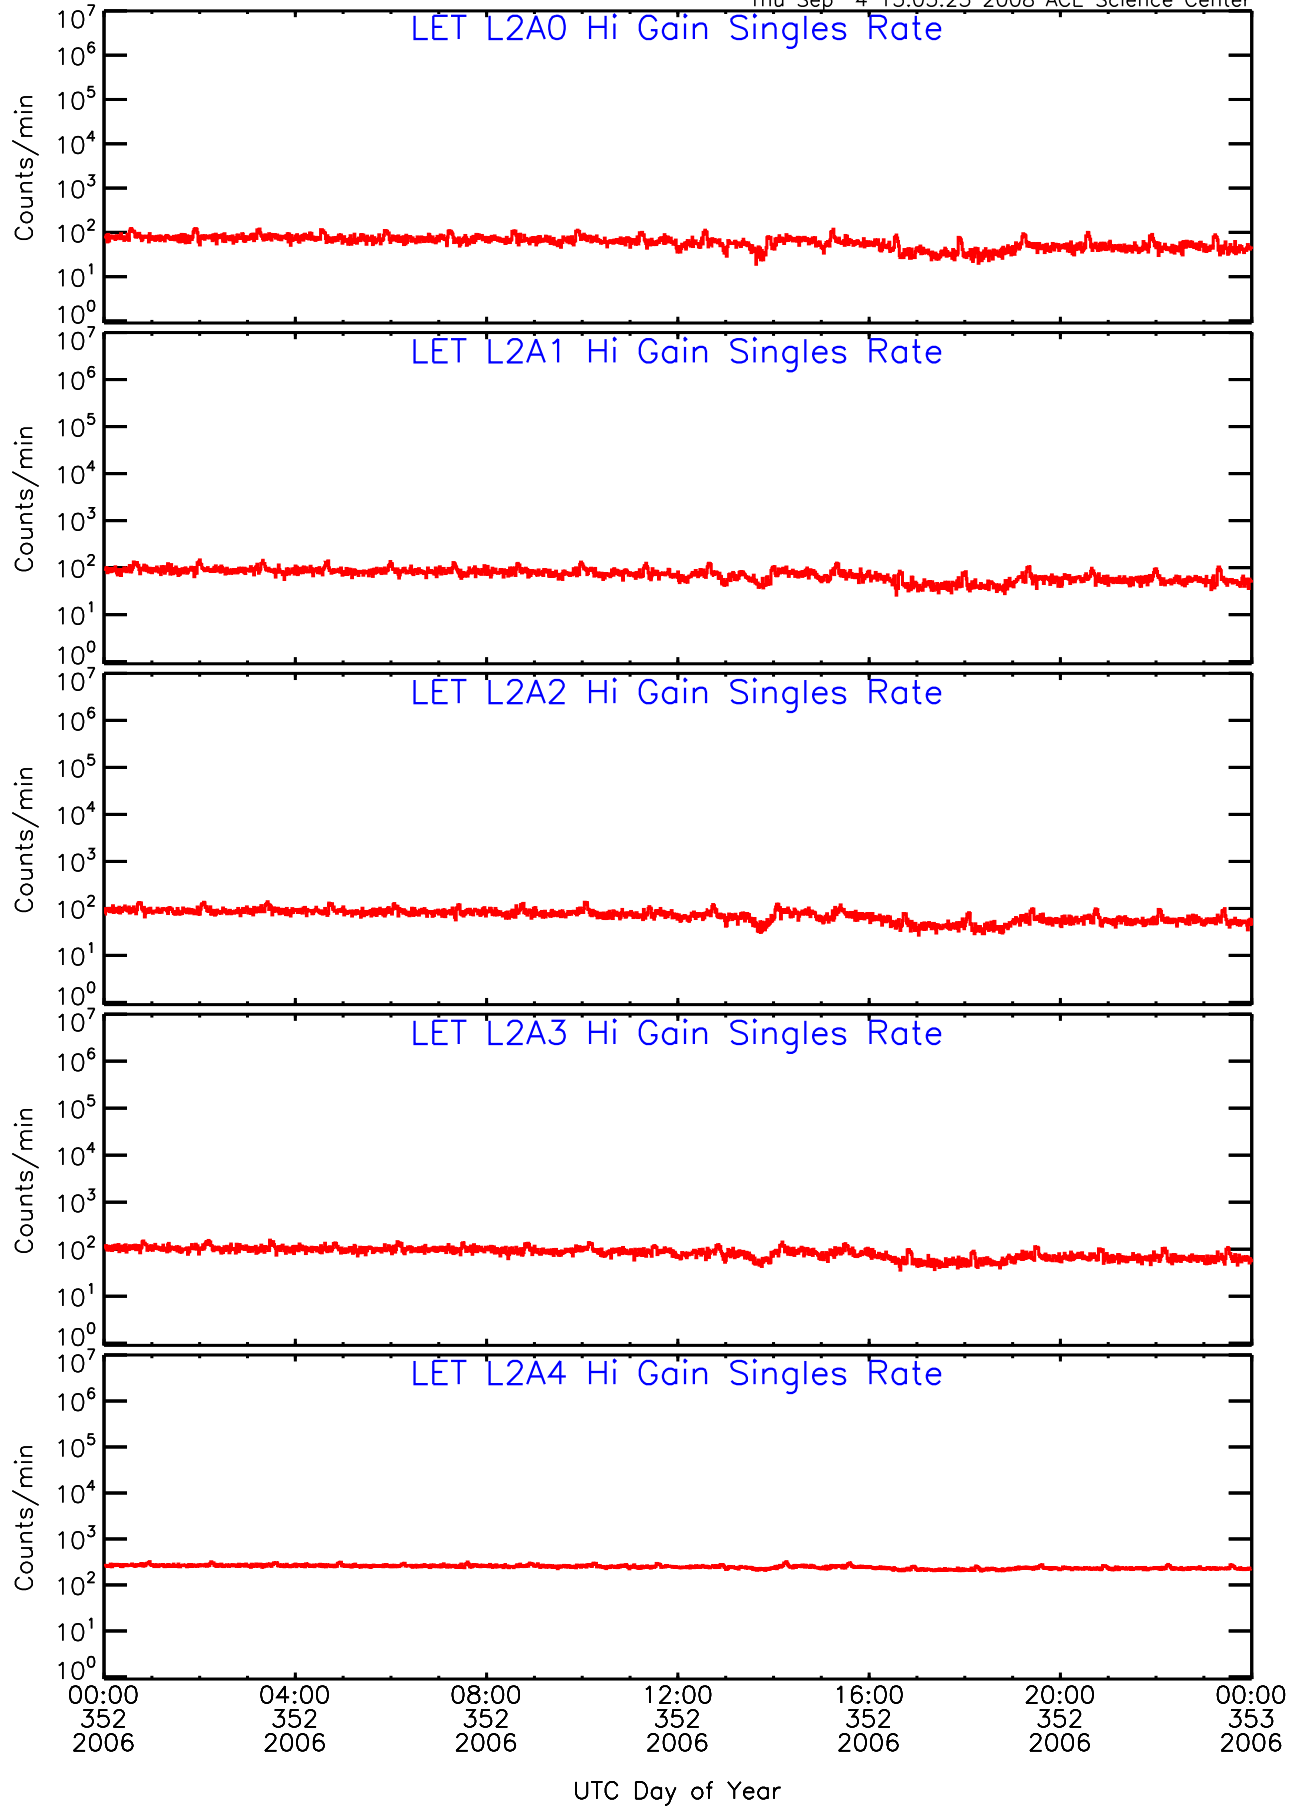

LET ahead Hi-Gain SINGLES RATES Data for 2006-352

Thu Sep 4 13:03:25 2008 ACE Science Center