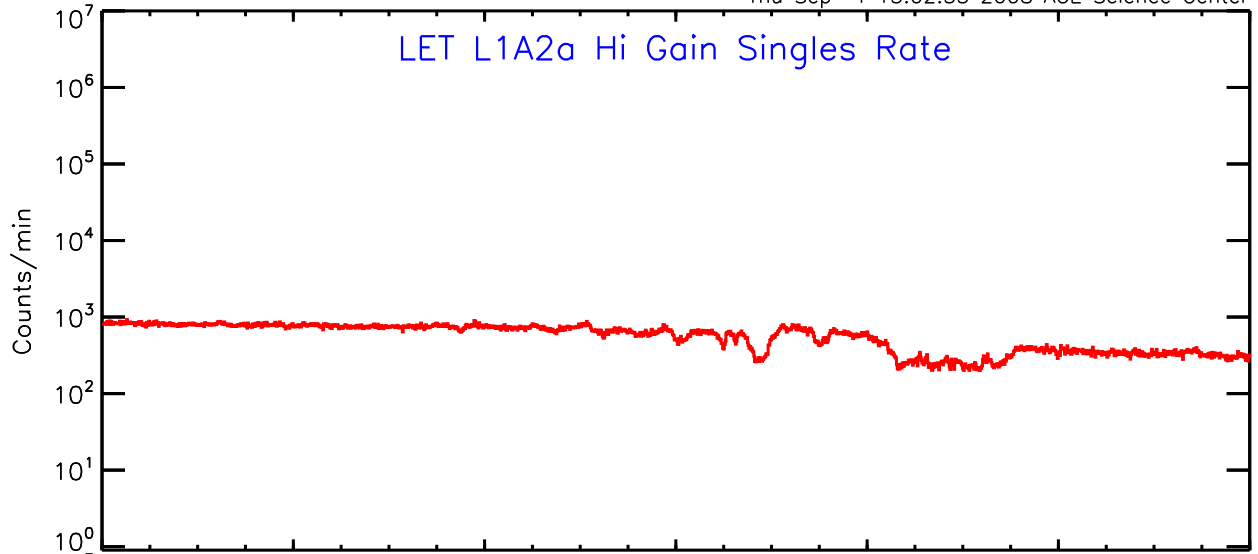

LET ahead Hi-Gain SINGLES RATES Data for 2006-352

Thu Sep 4 13:02:53 2008 ACE Science Center

00:00 04:00 08:00 12:00 16:00 20:00 00:00
352 352 352 352 352 352 353
2006 2006 2006 2006 2006 2006 2006

UTC Day of Year