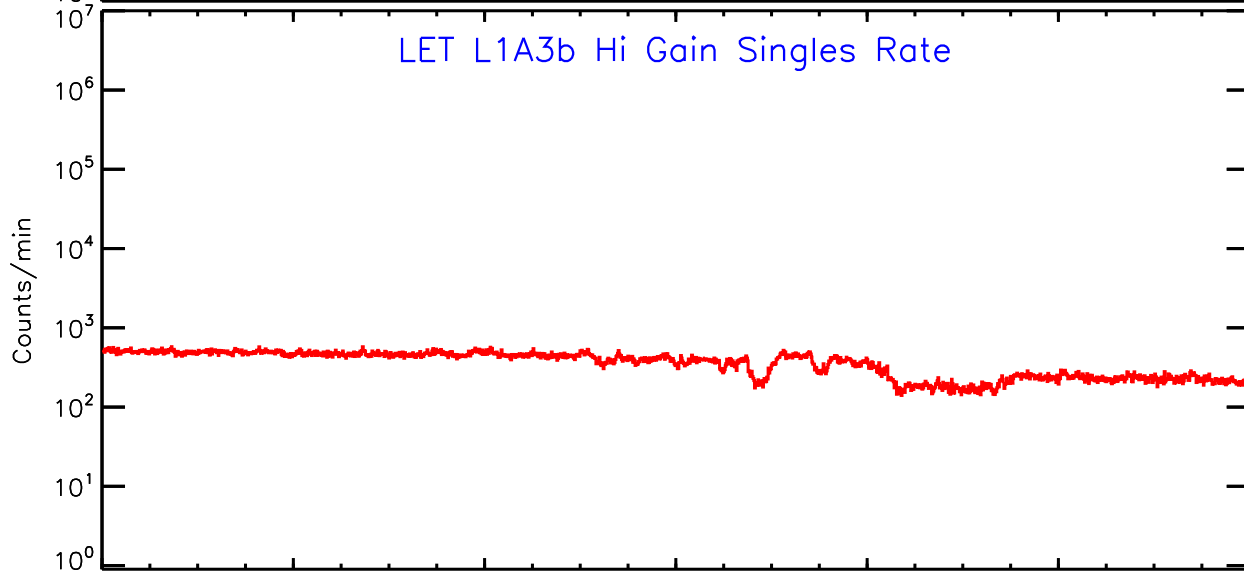

LET ahead Hi-Gain SINGLES RATES Data for 2006-352

Thu Sep 4 13:02:54 2008 ACE Science Center

UTC Day of Year