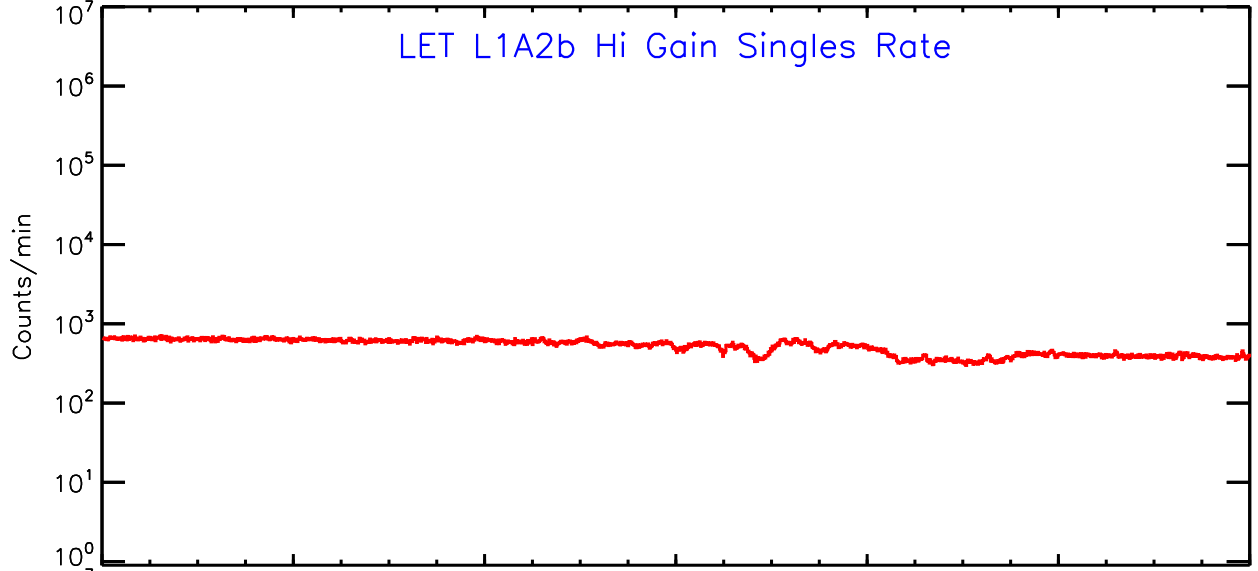

LET ahead Hi-Gain SINGLES RATES Data for 2006-352

Thu Sep 4 13:02:53 2008 ACE Science Center

00:00 04:00 08:00 12:00 16:00 20:00 00:00
352 352 352 352 352 352 353
2006 2006 2006 2006 2006 2006 2006

UTC Day of Year