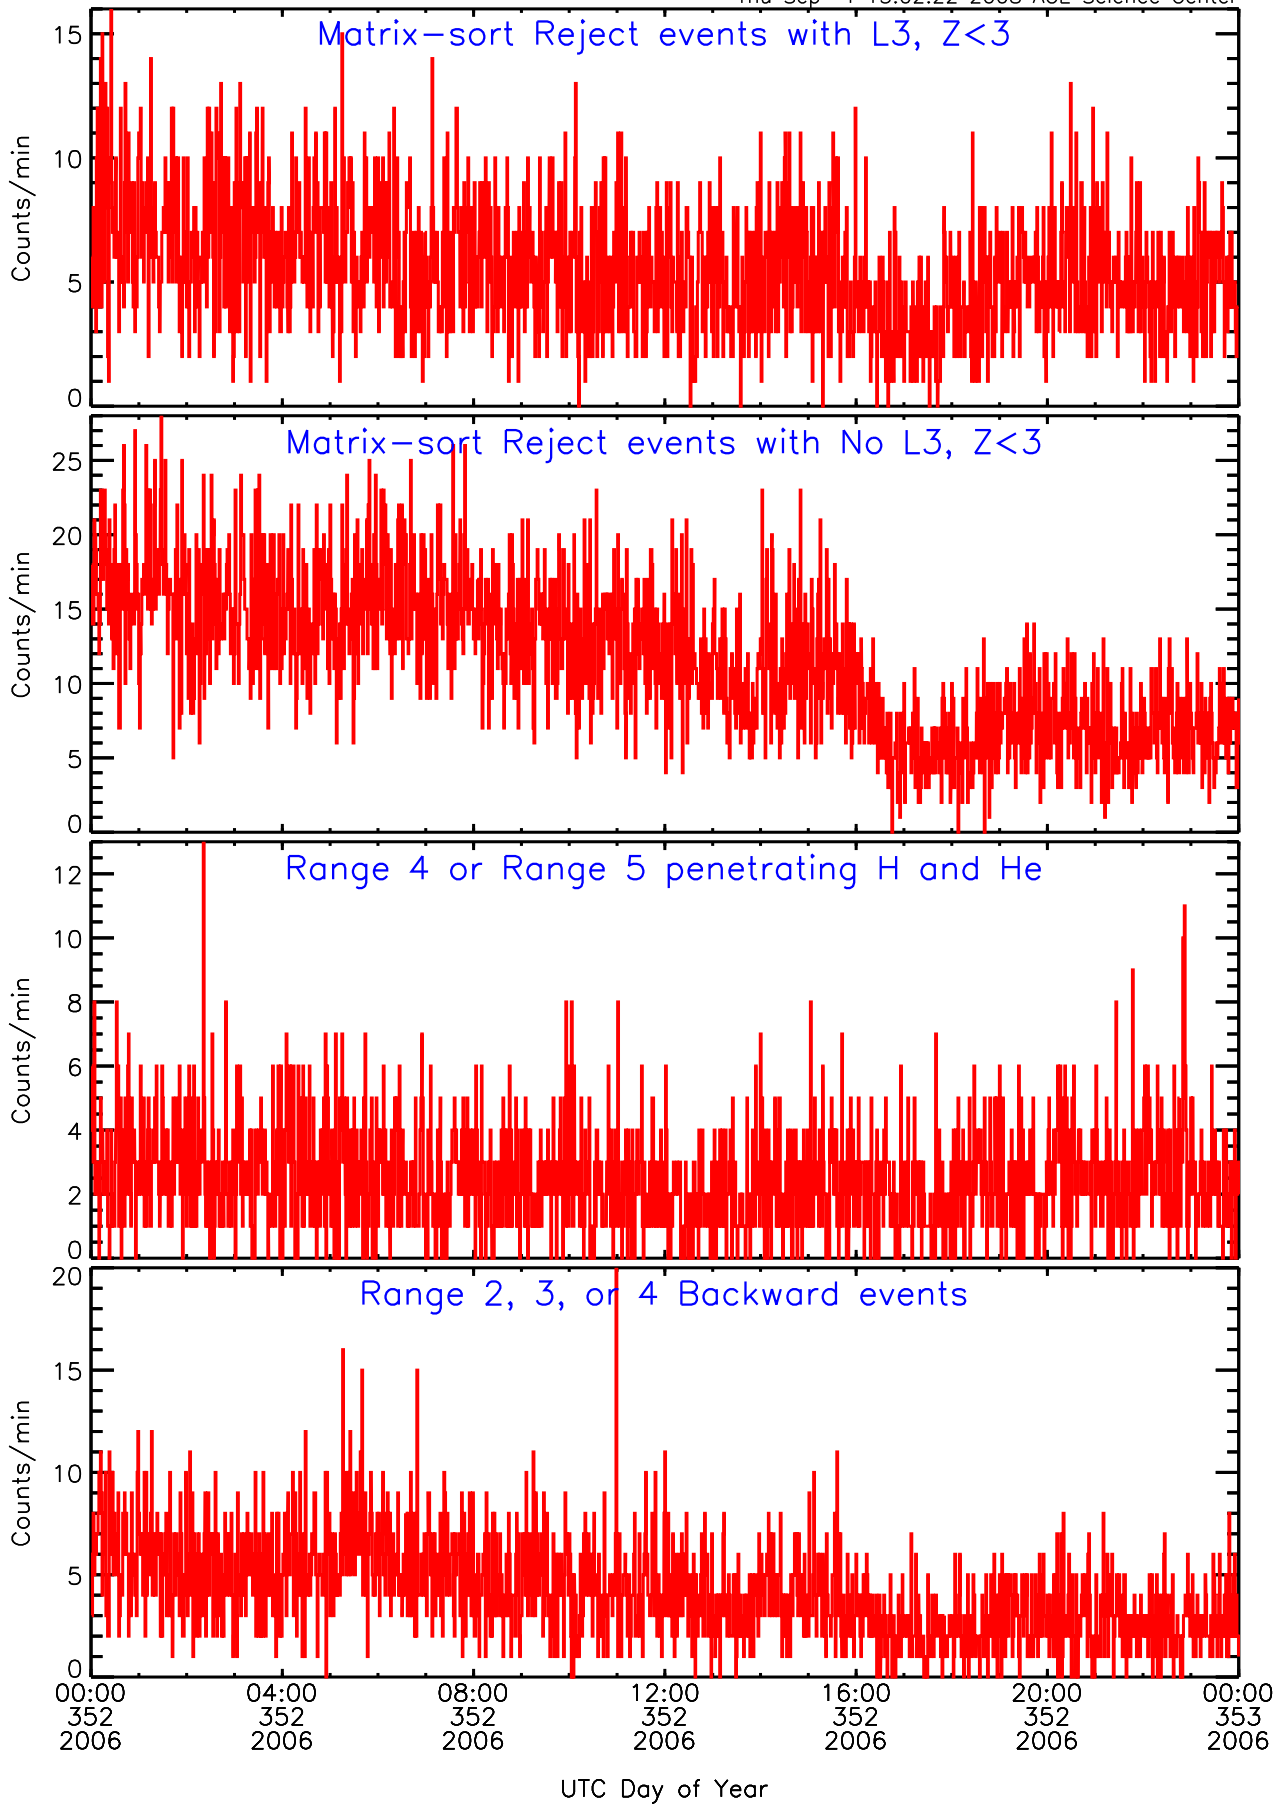

LET ahead Livetime/Trigger Data for 2006-352

Thu Sep 4 13:02:37 2008 ACE Science Center

LET ahead EVPRATES Data for 2006-352

Thu Sep 4 13:02:04 2008 ACE Science Center

LET ahead EVPRATES Data for 2006-352

Thu Sep 4 13:02:05 2008 ACE Science Center

LET ahead EVPRATES Data for 2006-352

Thu Sep 4 13:02:05 2008 ACE Science Center

LET ahead EVPRATES Data for 2006-352

Thu Sep 4 13:02:05 2008 ACE Science Center

LET ahead BUFRATES Data for 2006-352

Thu Sep 4 13:02:20 2008 ACE Science Center

LET ahead BUFRATES Data for 2006-352

Thu Sep 4 13:02:21 2008 ACE Science Center

LET ahead BUFRATES Data for 2006-352

Thu Sep 4 13:02:21 2008 ACE Science Center

LET ahead BUFRATES Data for 2006-352

Thu Sep 4 13:02:21 2008 ACE Science Center

LET ahead BUFRATES Data for 2006-352

Thu Sep 4 13:02:21 2008 ACE Science Center

LET ahead BUFRATES Data for 2006-352

Thu Sep 4 13:02:22 2008 ACE Science Center

LET ahead BUFRATES Data for 2006-352