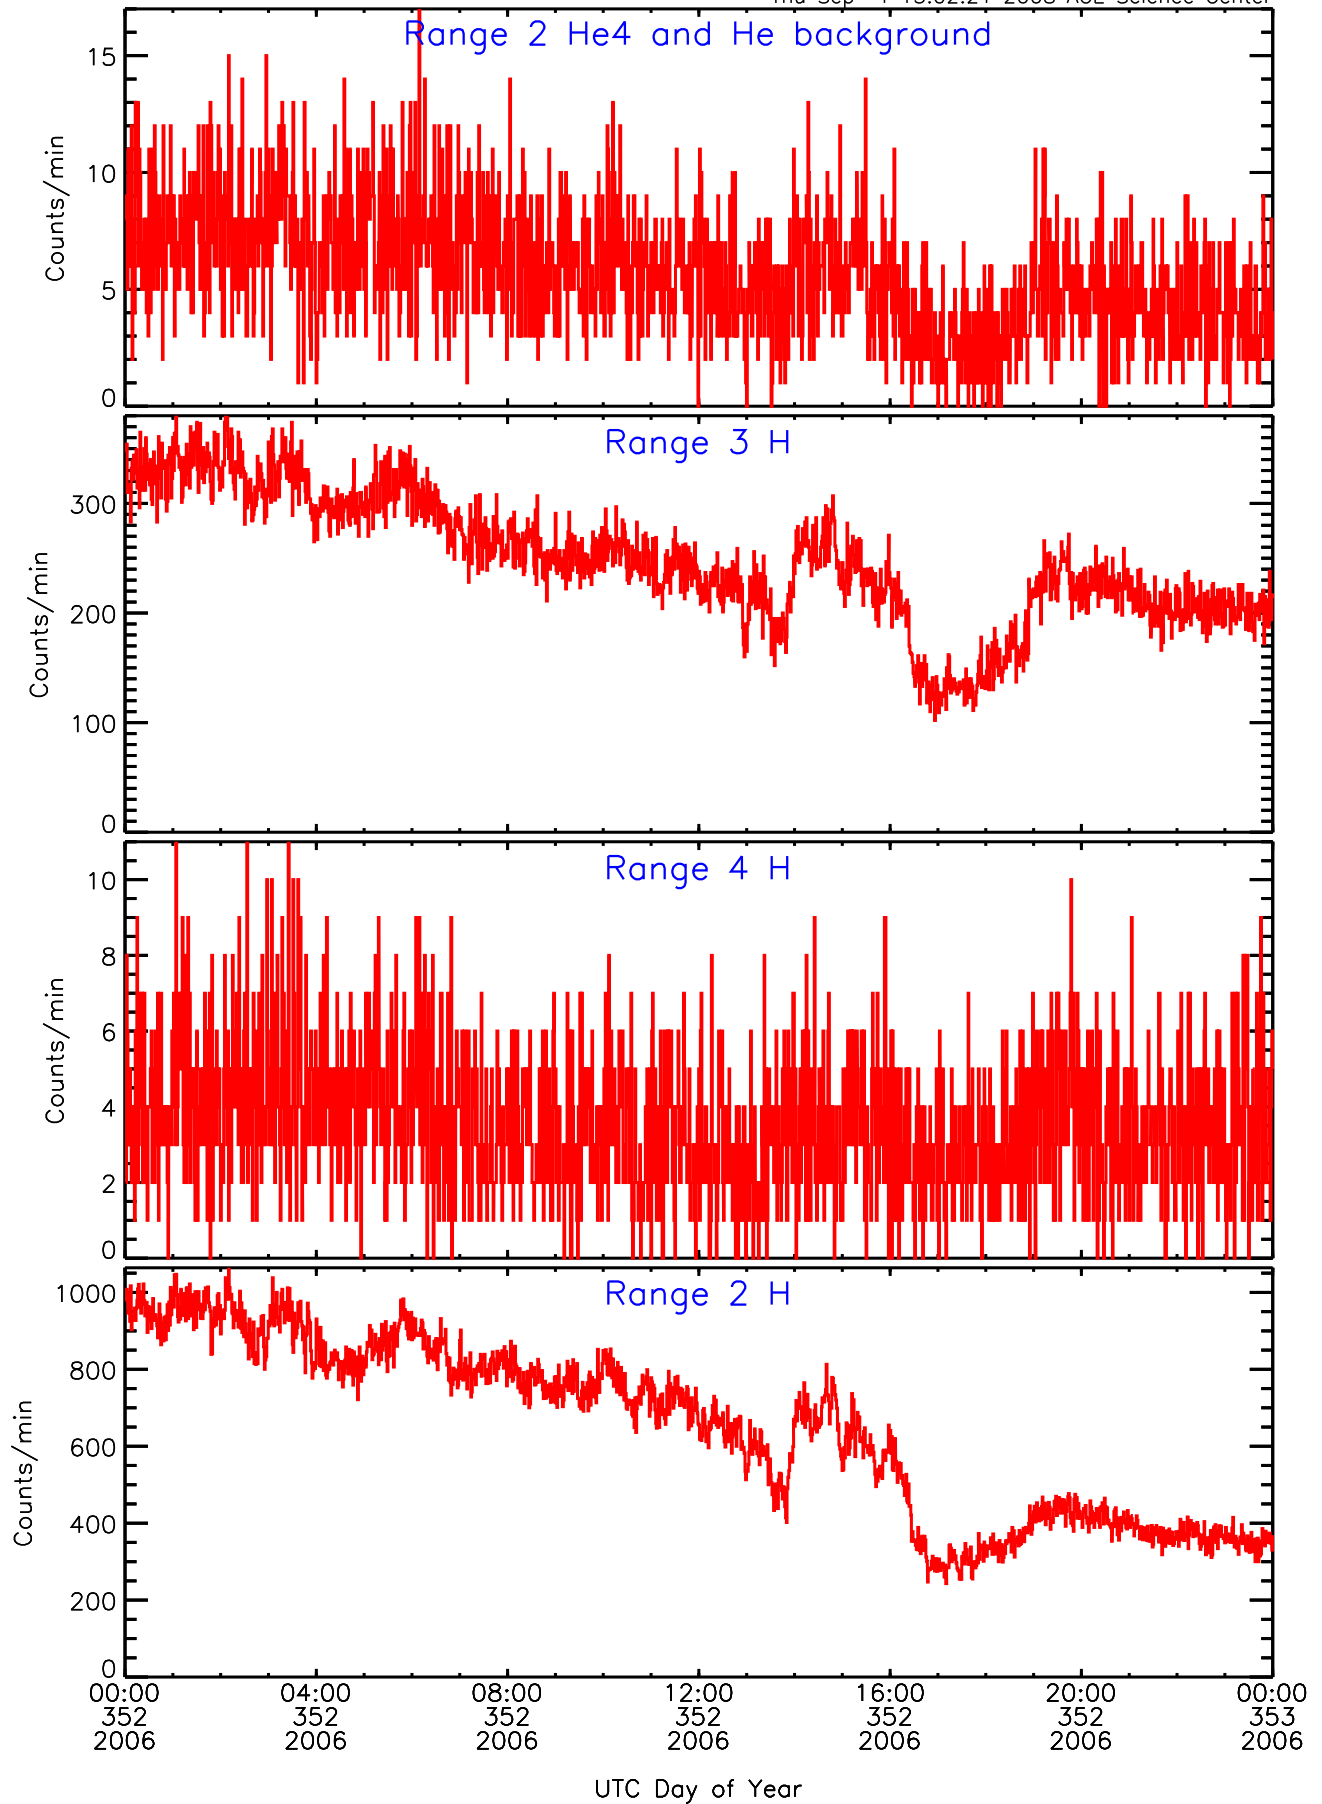

Thu Sep 4 13:02:20 2008 ACE Science Center

LET ahead BUFRATES Data for 2006-352

Thu Sep 4 13:02:21 2008 ACE Science Center

LET ahead BUFRATES Data for 2006-352

Thu Sep 4 13:02:21 2008 ACE Science Center

LET ahead BUFRATES Data for 2006-352

Thu Sep 4 13:02:21 2008 ACE Science Center

LET ahead BUFRATES Data for 2006-352

Thu Sep 4 13:02:21 2008 ACE Science Center

LET ahead BUFRATES Data for 2006-352

Thu Sep 4 13:02:22 2008 ACE Science Center

LET ahead BUFRATES Data for 2006-352