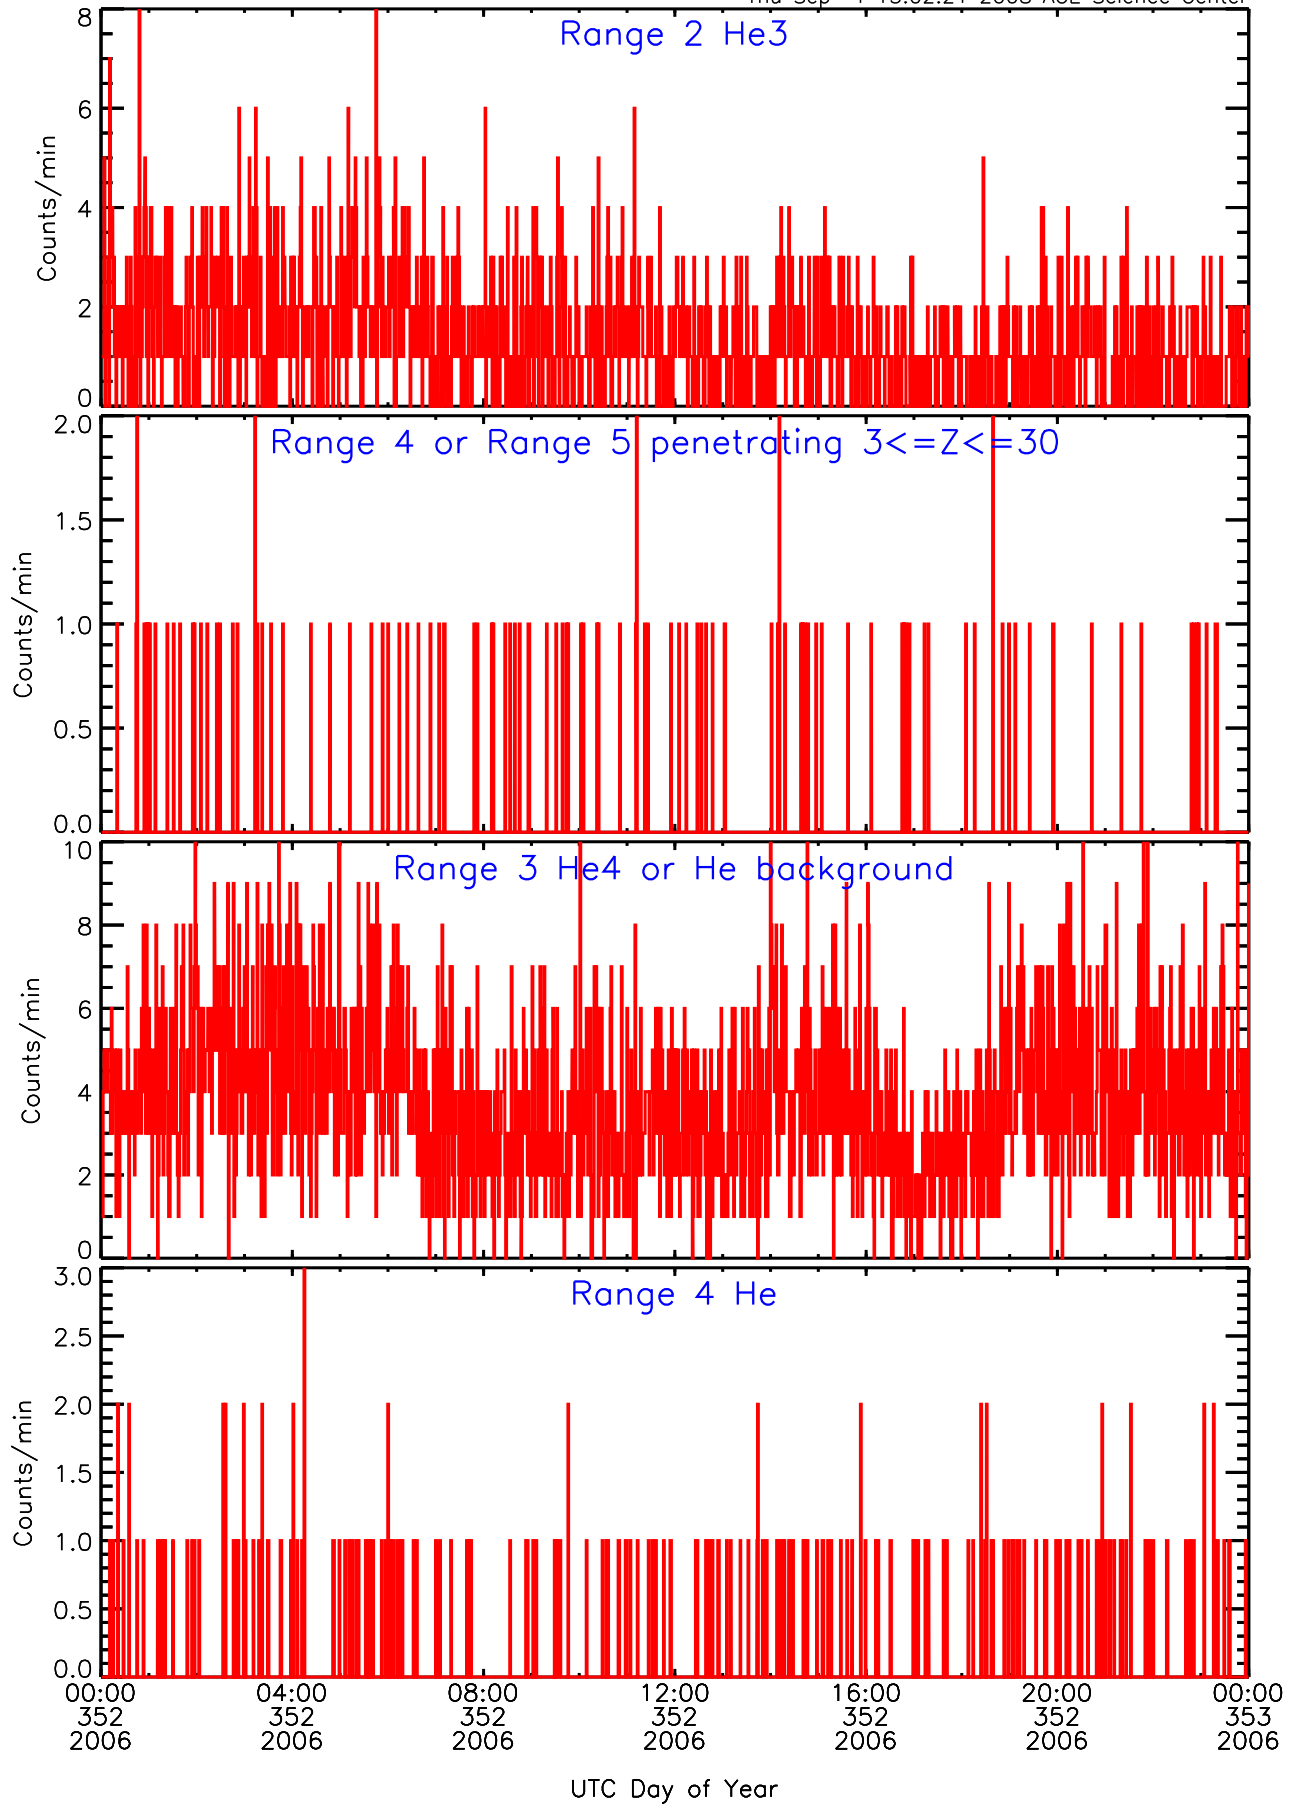

LET ahead Livetime/Trigger Data for 2006-352

Thu Sep 4 13:02:37 2008 ACE Science Center

LET ahead EVPRATES Data for 2006-352

Thu Sep 4 13:02:04 2008 ACE Science Center

LET ahead EVPRATES Data for 2006-352

Thu Sep 4 13:02:05 2008 ACE Science Center

LET ahead EVPRATES Data for 2006-352

Thu Sep 4 13:02:05 2008 ACE Science Center

LET ahead EVPRATES Data for 2006-352

Thu Sep 4 13:02:05 2008 ACE Science Center

LET ahead BUFRATES Data for 2006-352

Thu Sep 4 13:02:20 2008 ACE Science Center

LET ahead BUFRATES Data for 2006-352

Thu Sep 4 13:02:21 2008 ACE Science Center

LET ahead BUFRATES Data for 2006-352

Thu Sep 4 13:02:21 2008 ACE Science Center

LET ahead BUFRATES Data for 2006-352

Thu Sep 4 13:02:21 2008 ACE Science Center

LET ahead BUFRATES Data for 2006-352

Thu Sep 4 13:02:21 2008 ACE Science Center

LET ahead BUFRATES Data for 2006-352

Thu Sep 4 13:02:22 2008 ACE Science Center

LET ahead BUFRATES Data for 2006-352