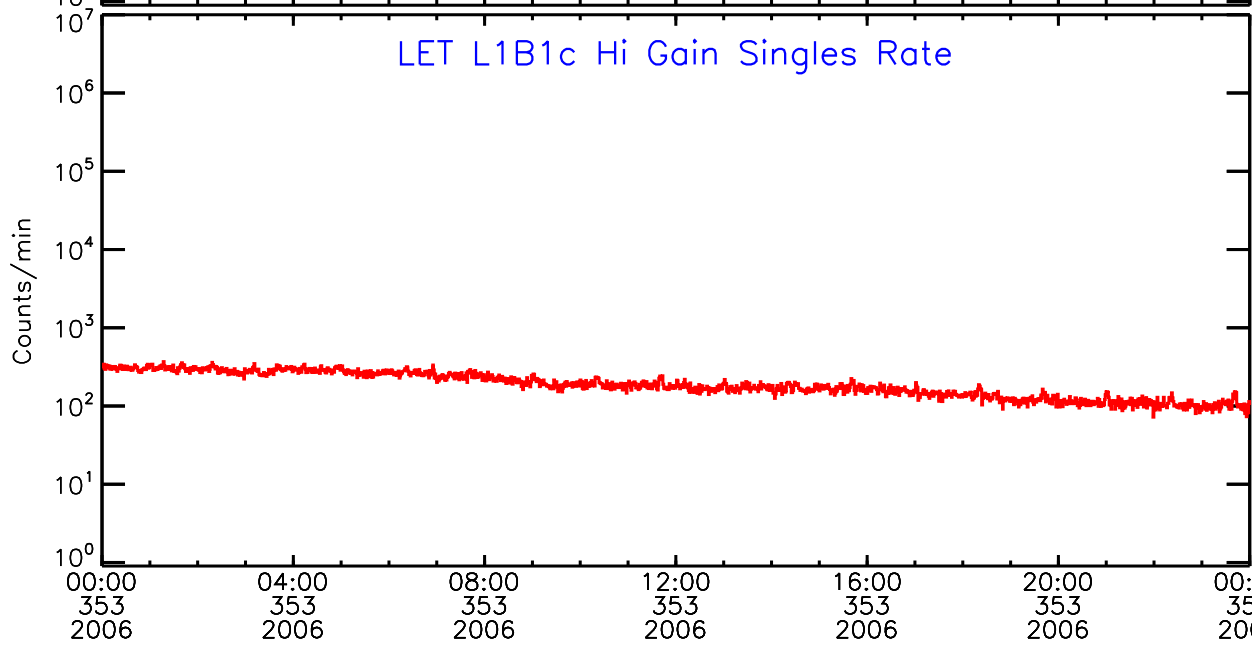

LET ahead Hi-Gain SINGLES RATES Data for 2006-353

Thu Sep 4 13:06:08 2008 ACE Science Center

UTC Day of Year