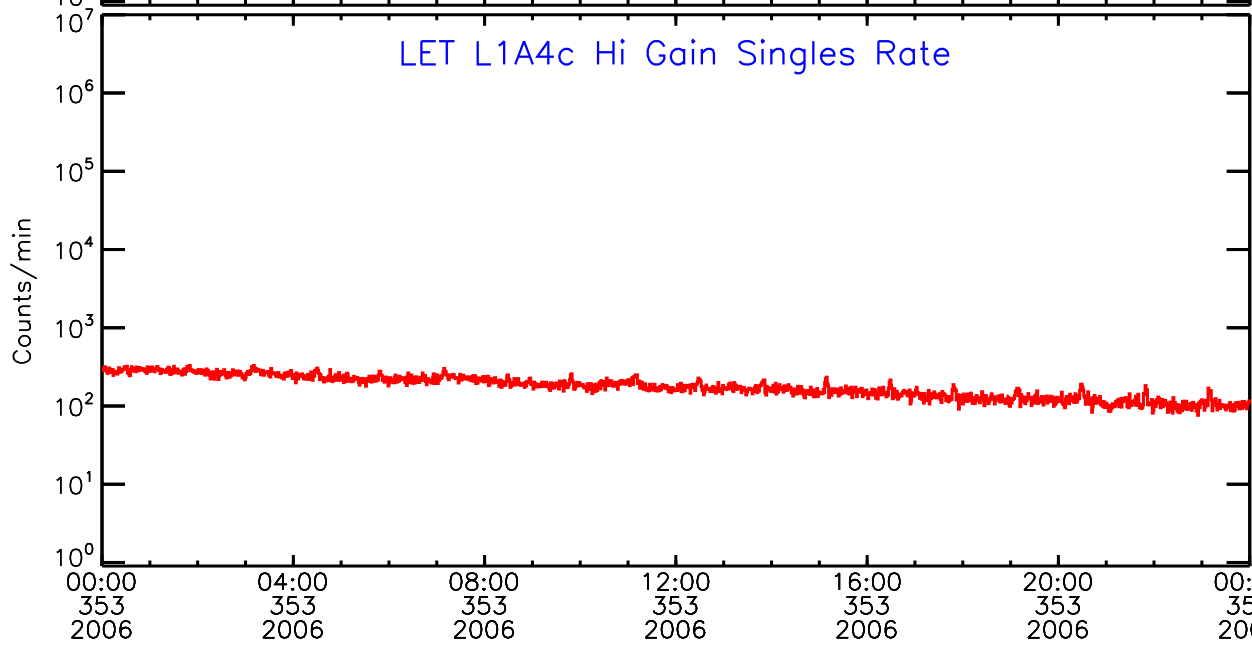

LET ahead Hi-Gain SINGLES RATES Data for 2006-353

Thu Sep 4 13:06:08 2008 ACE Science Center

UTC Day of Year