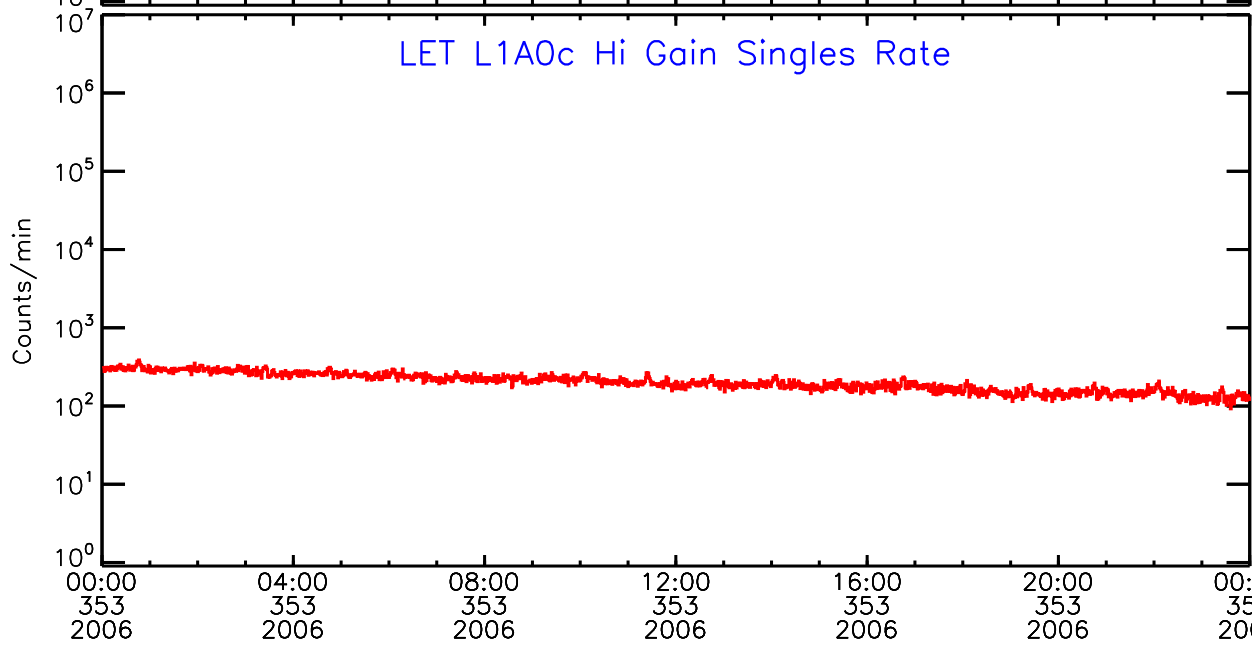

# LET ahead Hi-Gain SINGLES RATES Data for 2006-353

Thu Sep 4 13:06:07 2008 ACE Science Center

UTC Day of Year