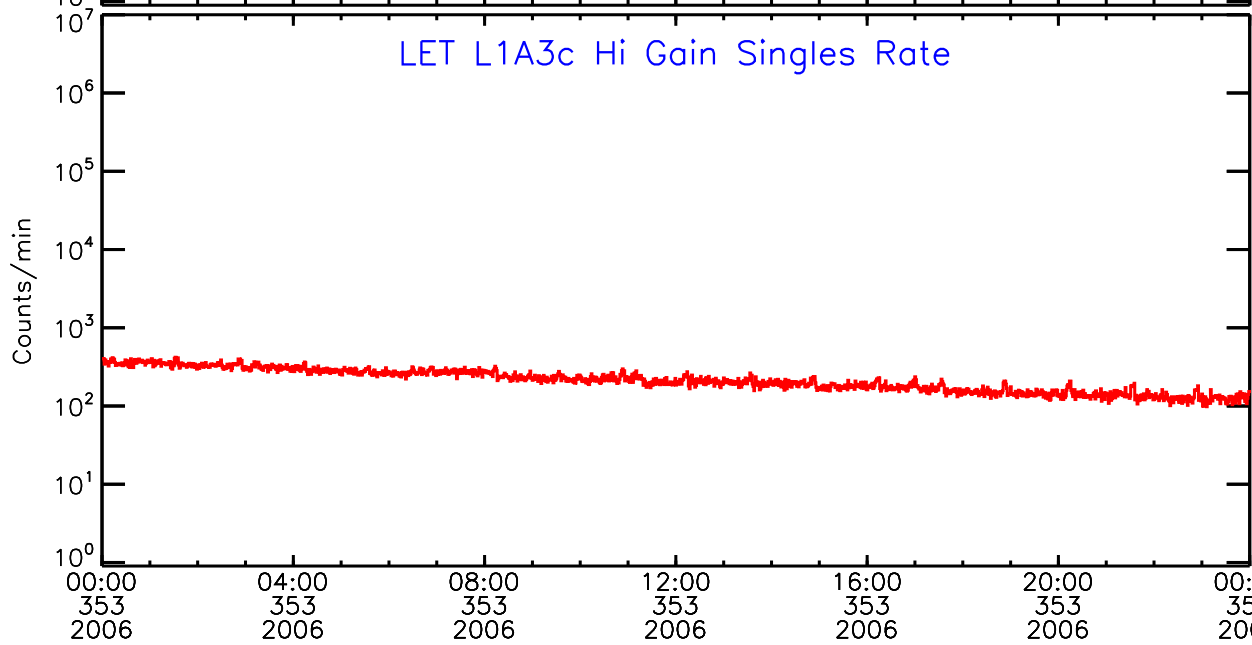

LET ahead Hi-Gain SINGLES RATES Data for 2006-353

Thu Sep 4 13:06:08 2008 ACE Science Center

UTC Day of Year