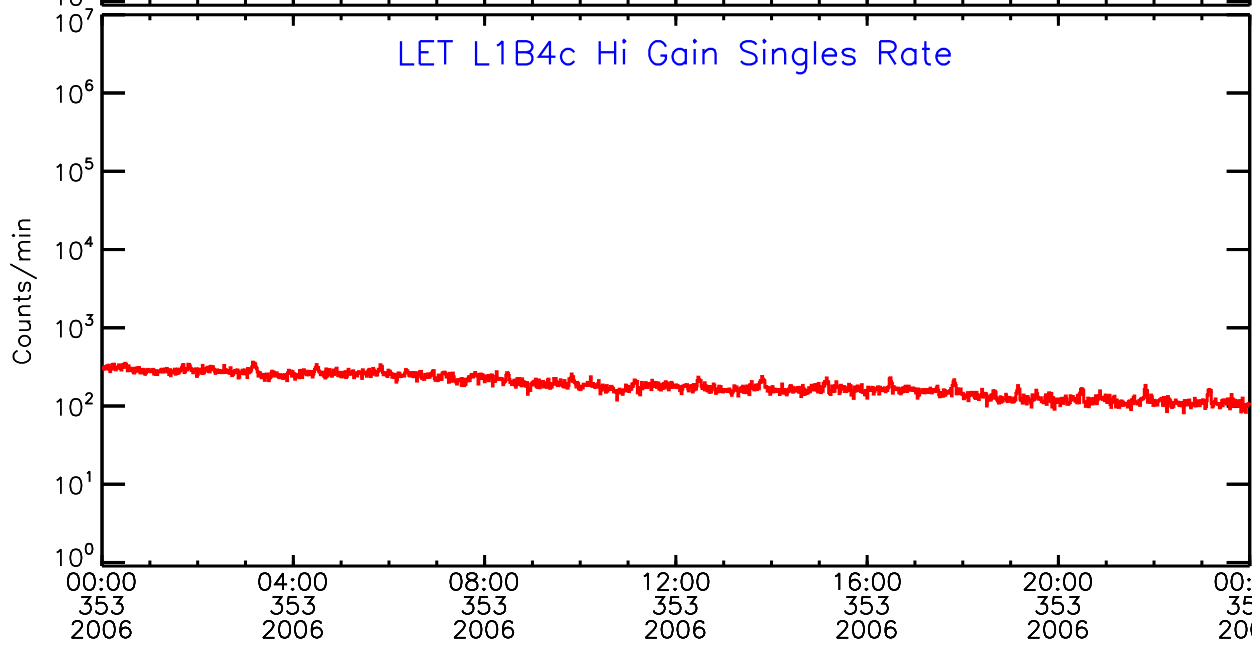

LET ahead Hi-Gain SINGLES RATES Data for 2006-353

Thu Sep 4 13:06:09 2008 ACE Science Center

UTC Day of Year