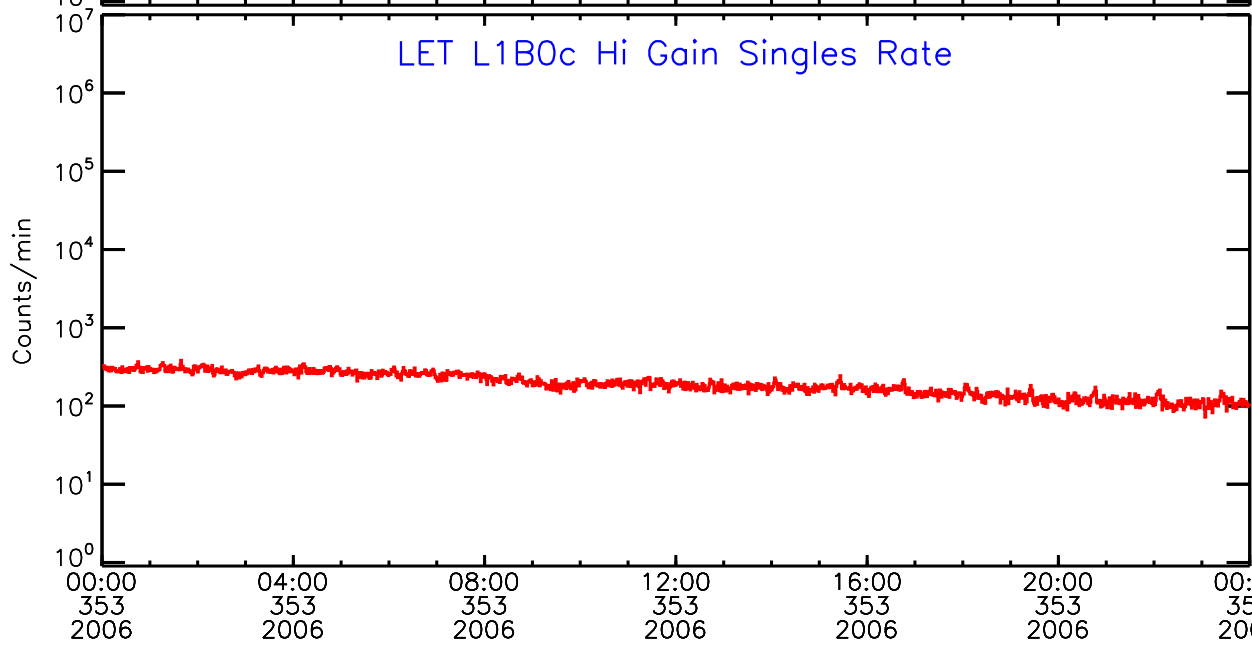

LET ahead Hi-Gain SINGLES RATES Data for 2006-353

Thu Sep 4 13:06:08 2008 ACE Science Center