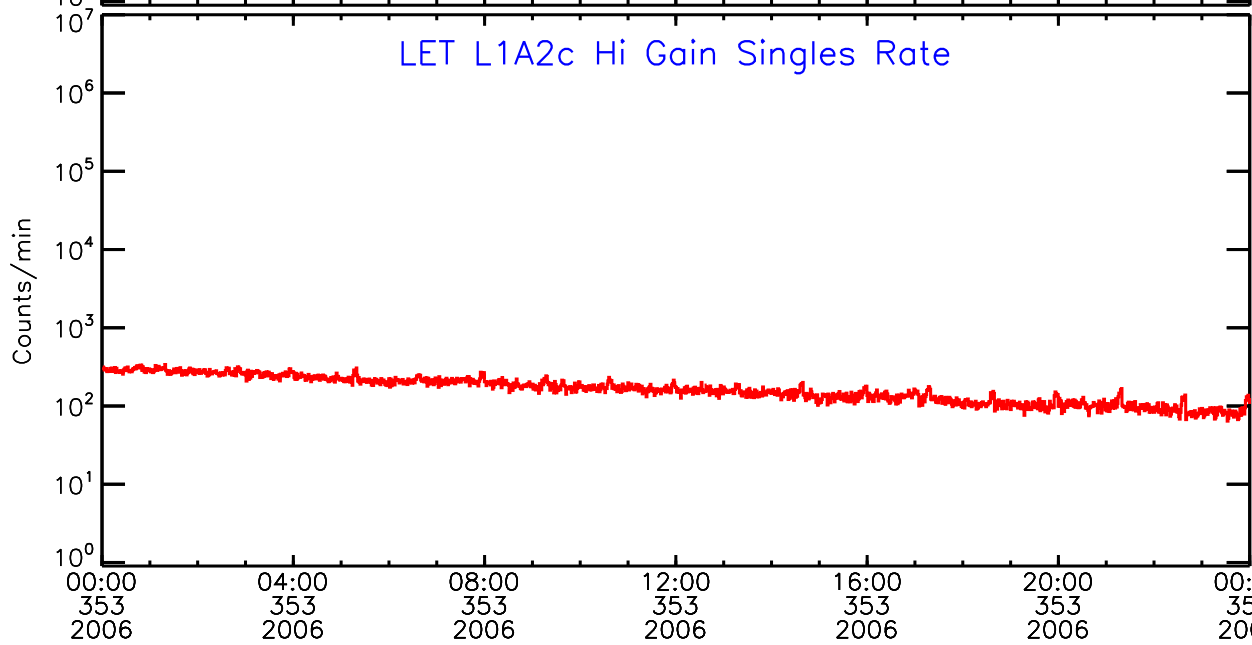

LET ahead Hi-Gain SINGLES RATES Data for 2006-353

Thu Sep 4 13:06:07 2008 ACE Science Center

UTC Day of Year