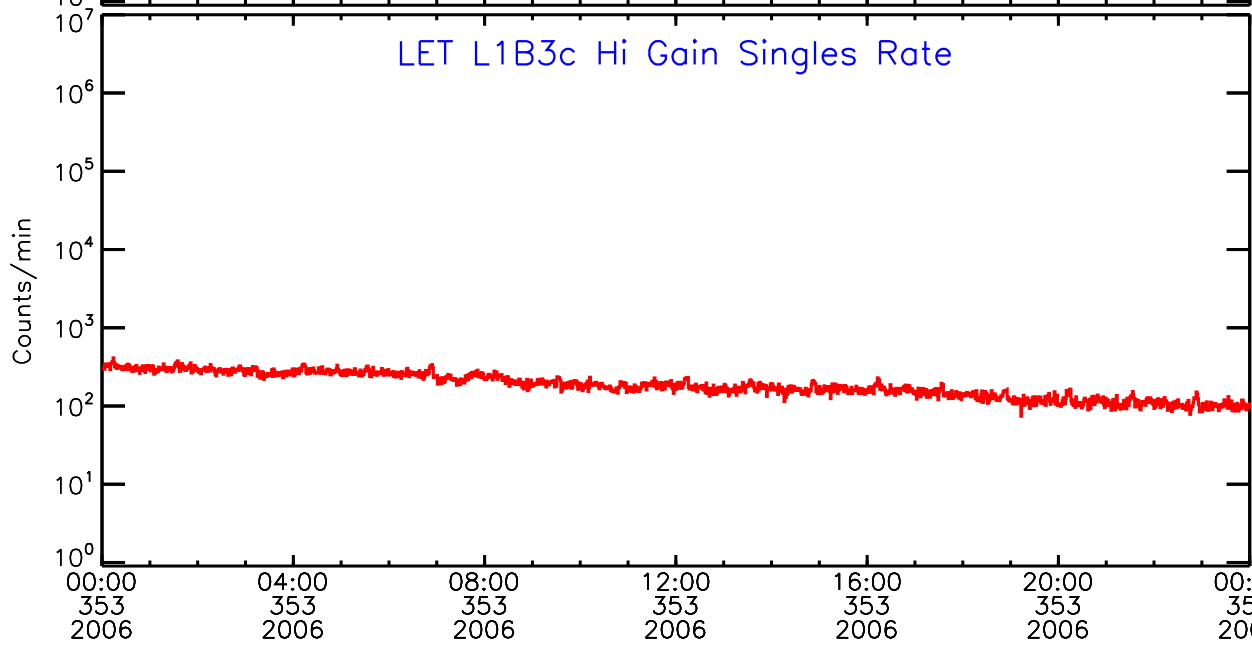

LET ahead Hi-Gain SINGLES RATES Data for 2006-353

Thu Sep 4 13:06:09 2008 ACE Science Center