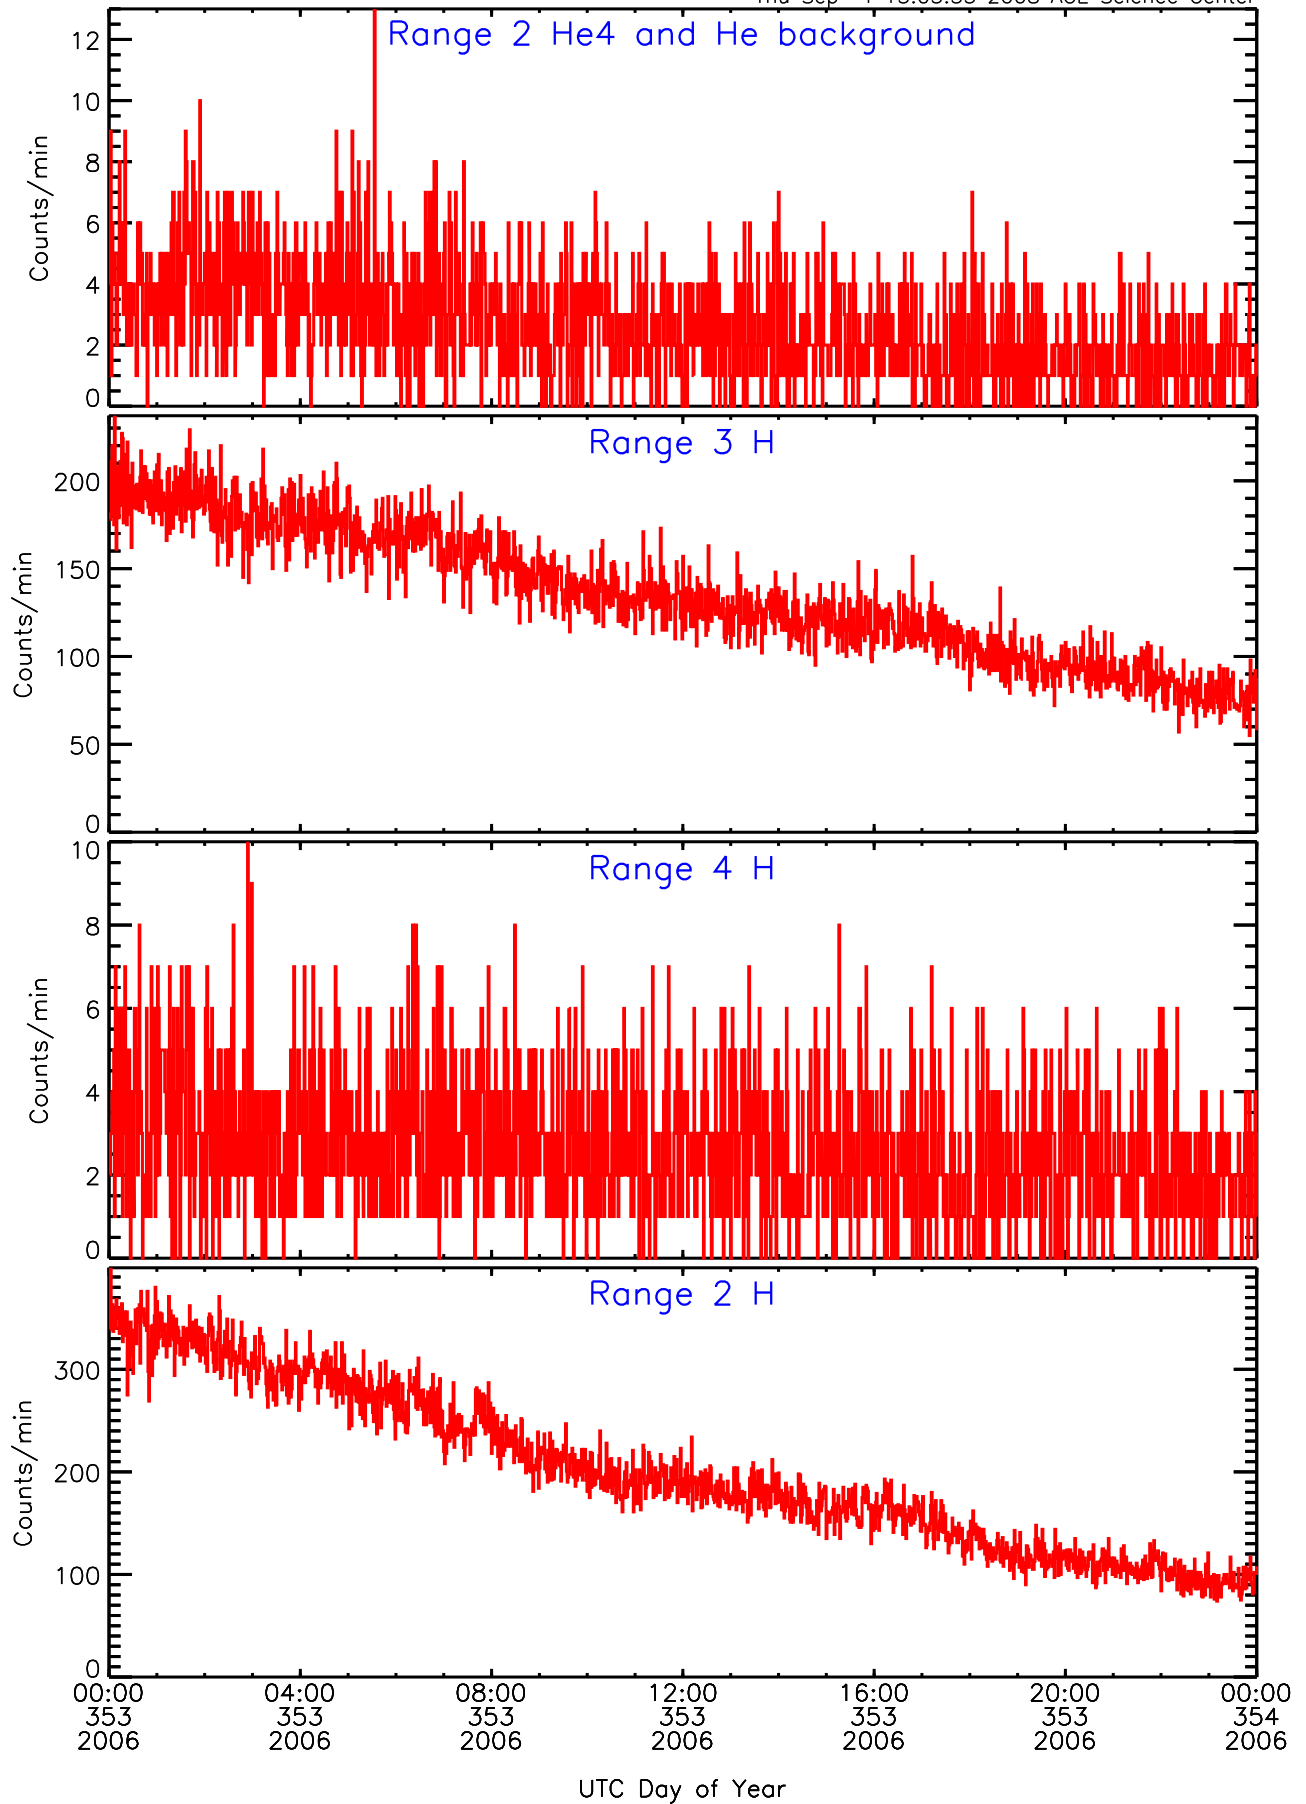

LET ahead Livetime/Trigger Data for 2006-353

Thu Sep 4 13:05:51 2008 ACE Science Center

LET ahead EVPRATES Data for 2006-353

Thu Sep 4 13:05:18 2008 ACE Science Center

LET ahead EVPRATES Data for 2006-353

Thu Sep 4 13:05:18 2008 ACE Science Center

LET ahead EVPRATES Data for 2006-353

Thu Sep 4 13:05:19 2008 ACE Science Center

LET ahead EVPRATES Data for 2006-353

Thu Sep 4 13:05:19 2008 ACE Science Center

LET ahead BUFRATES Data for 2006-353

Thu Sep 4 13:05:34 2008 ACE Science Center

LET ahead BUFRATES Data for 2006-353

Thu Sep 4 13:05:35 2008 ACE Science Center

LET ahead BUFRATES Data for 2006-353

Thu Sep 4 13:05:35 2008 ACE Science Center

LET ahead BUFRATES Data for 2006-353

Thu Sep 4 13:05:35 2008 ACE Science Center

LET ahead BUFRATES Data for 2006-353

Thu Sep 4 13:05:35 2008 ACE Science Center

LET ahead BUFRATES Data for 2006-353

Thu Sep 4 13:05:36 2008 ACE Science Center

LET ahead BUFRATES Data for 2006-353