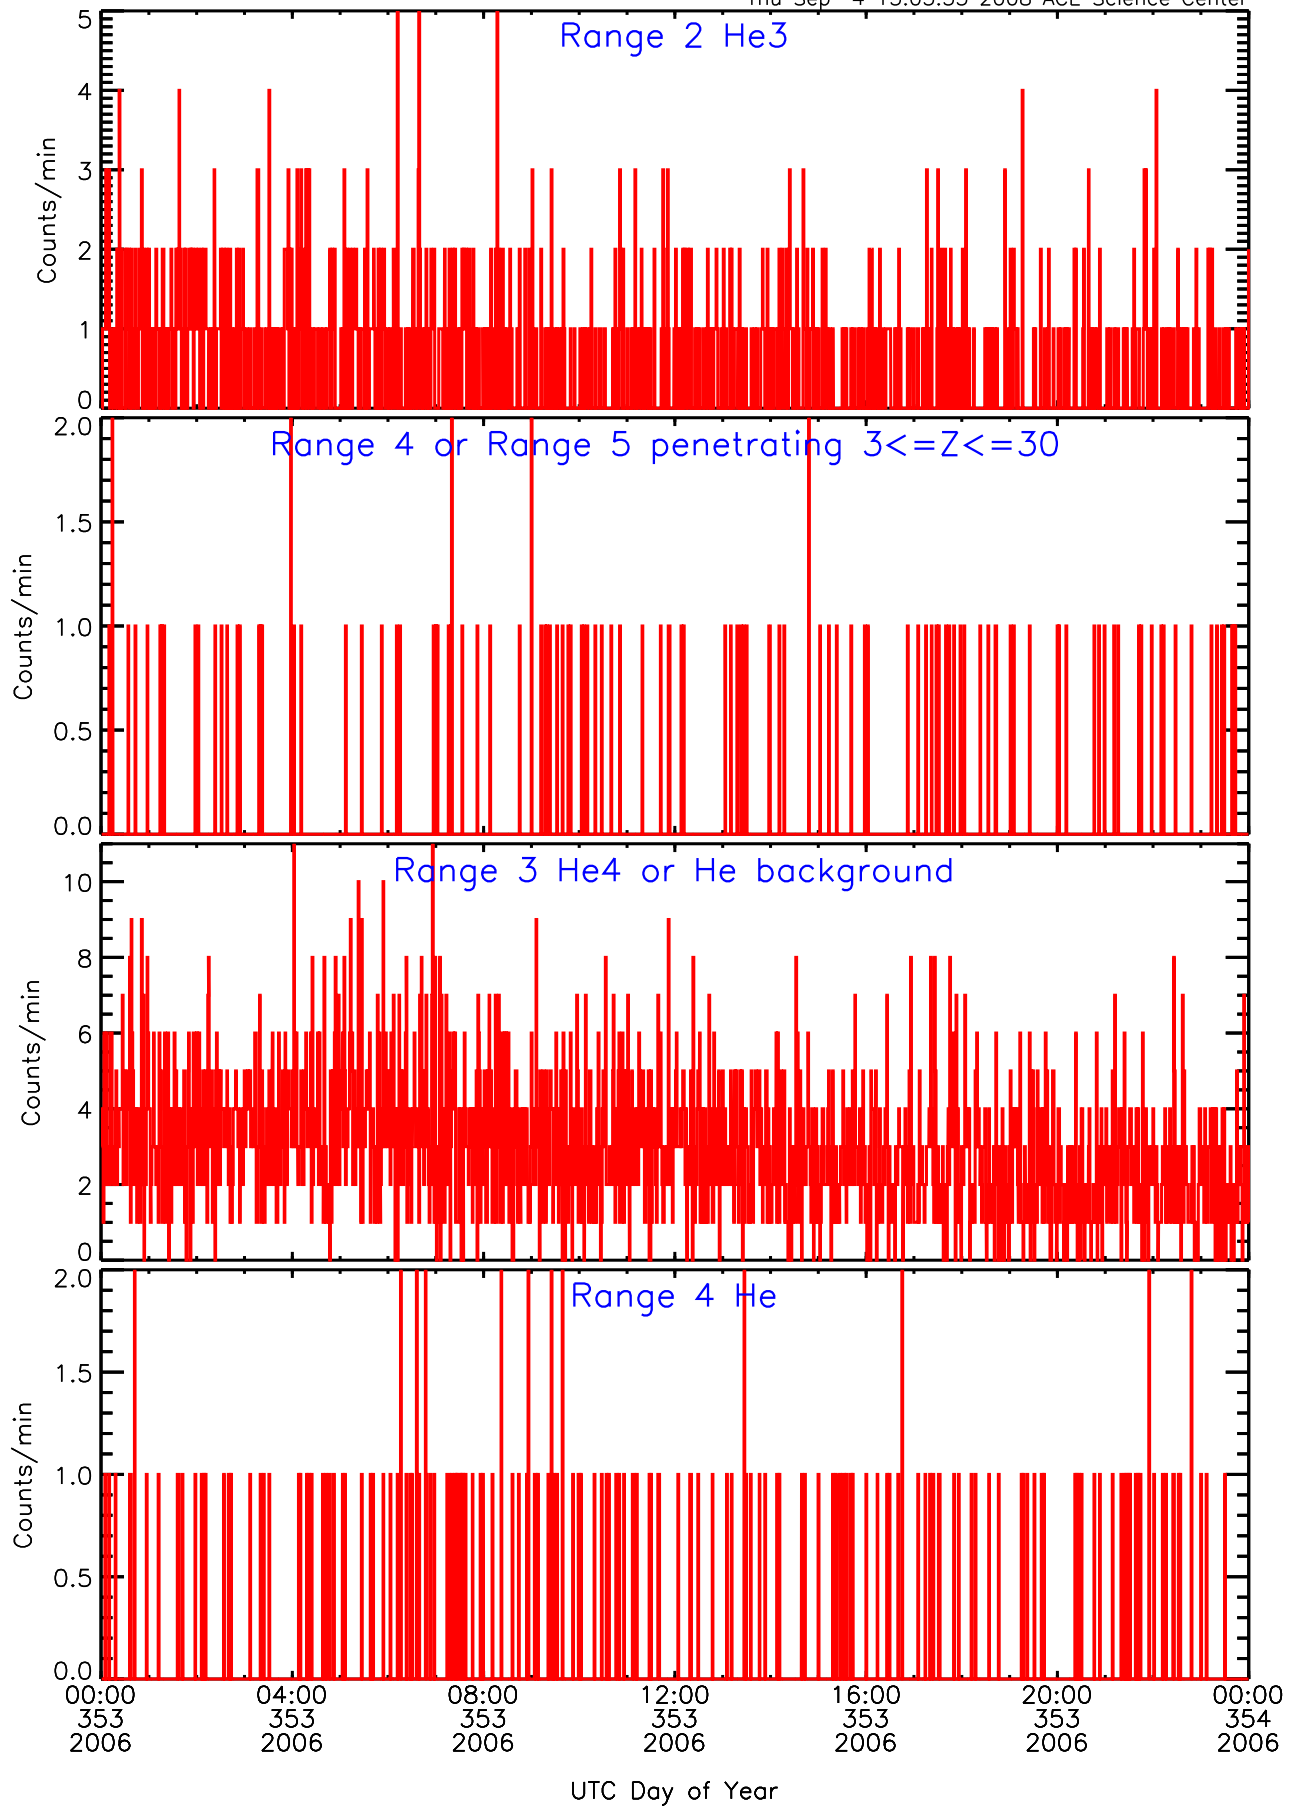

LET ahead Livetime/Trigger Data for 2006-353

Thu Sep 4 13:05:51 2008 ACE Science Center

LET ahead EVPRATES Data for 2006-353

Thu Sep 4 13:05:18 2008 ACE Science Center

LET ahead EVPRATES Data for 2006-353

Thu Sep 4 13:05:18 2008 ACE Science Center

LET ahead EVPRATES Data for 2006-353

Thu Sep 4 13:05:19 2008 ACE Science Center

LET ahead EVPRATES Data for 2006-353

Thu Sep 4 13:05:19 2008 ACE Science Center

LET ahead BUFRATES Data for 2006-353

Thu Sep 4 13:05:34 2008 ACE Science Center

LET ahead BUFRATES Data for 2006-353

Thu Sep 4 13:05:35 2008 ACE Science Center

LET ahead BUFRATES Data for 2006-353

Thu Sep 4 13:05:35 2008 ACE Science Center

LET ahead BUFRATES Data for 2006-353

Thu Sep 4 13:05:35 2008 ACE Science Center

LET ahead BUFRATES Data for 2006-353

Thu Sep 4 13:05:35 2008 ACE Science Center

LET ahead BUFRATES Data for 2006-353

Thu Sep 4 13:05:36 2008 ACE Science Center

LET ahead BUFRATES Data for 2006-353