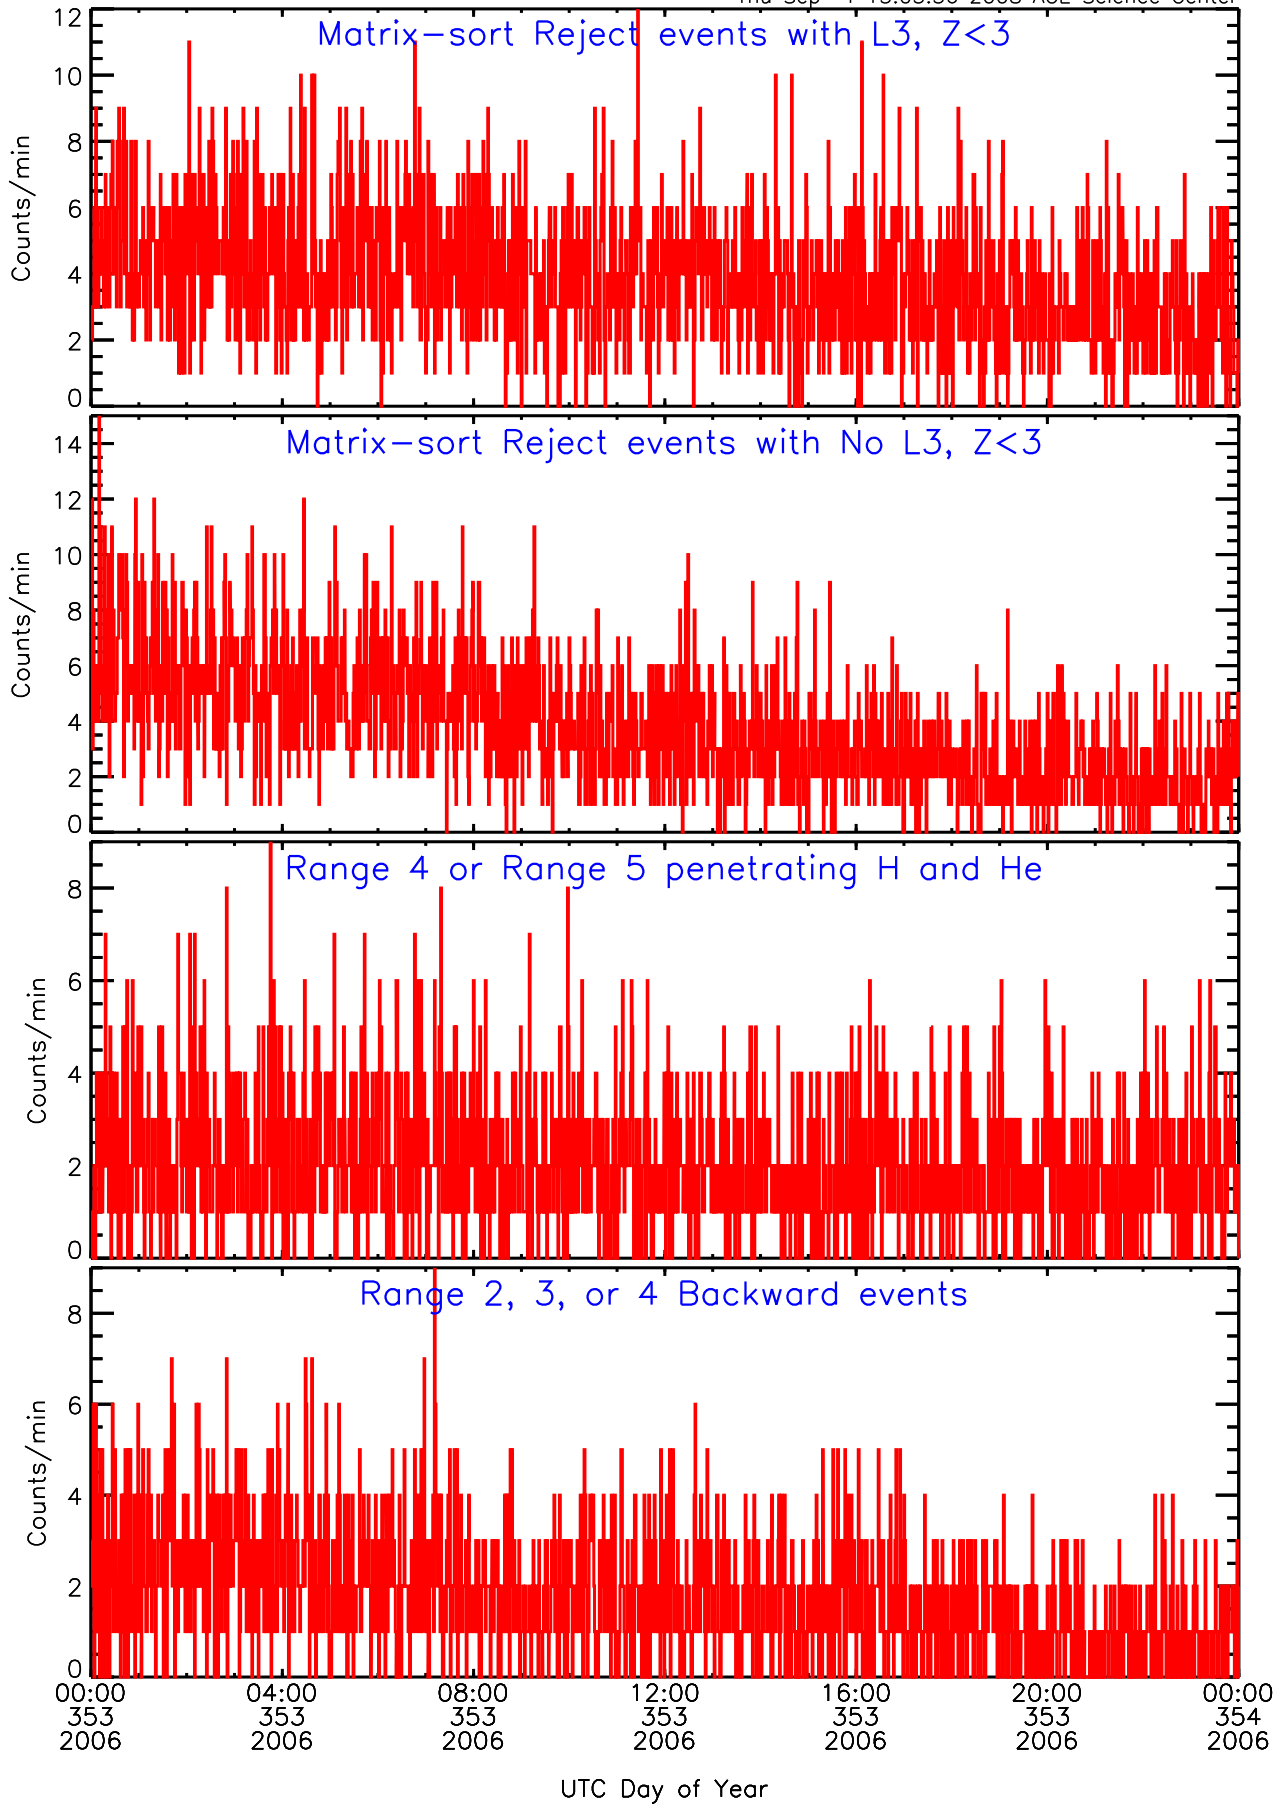

LET ahead Livetime/Trigger Data for 2006-353

Thu Sep 4 13:05:51 2008 ACE Science Center

LET ahead EVPRATES Data for 2006-353

Thu Sep 4 13:05:18 2008 ACE Science Center

LET ahead EVPRATES Data for 2006-353

Thu Sep 4 13:05:18 2008 ACE Science Center

LET ahead EVPRATES Data for 2006-353

Thu Sep 4 13:05:19 2008 ACE Science Center

LET ahead EVPRATES Data for 2006-353

Thu Sep 4 13:05:19 2008 ACE Science Center

LET ahead BUFRATES Data for 2006-353

Thu Sep 4 13:05:34 2008 ACE Science Center

LET ahead BUFRATES Data for 2006-353

Thu Sep 4 13:05:35 2008 ACE Science Center

LET ahead BUFRATES Data for 2006-353

Thu Sep 4 13:05:35 2008 ACE Science Center

LET ahead BUFRATES Data for 2006-353

Thu Sep 4 13:05:35 2008 ACE Science Center

LET ahead BUFRATES Data for 2006-353

Thu Sep 4 13:05:35 2008 ACE Science Center

LET ahead BUFRATES Data for 2006-353

Thu Sep 4 13:05:36 2008 ACE Science Center

LET ahead BUFRATES Data for 2006-353