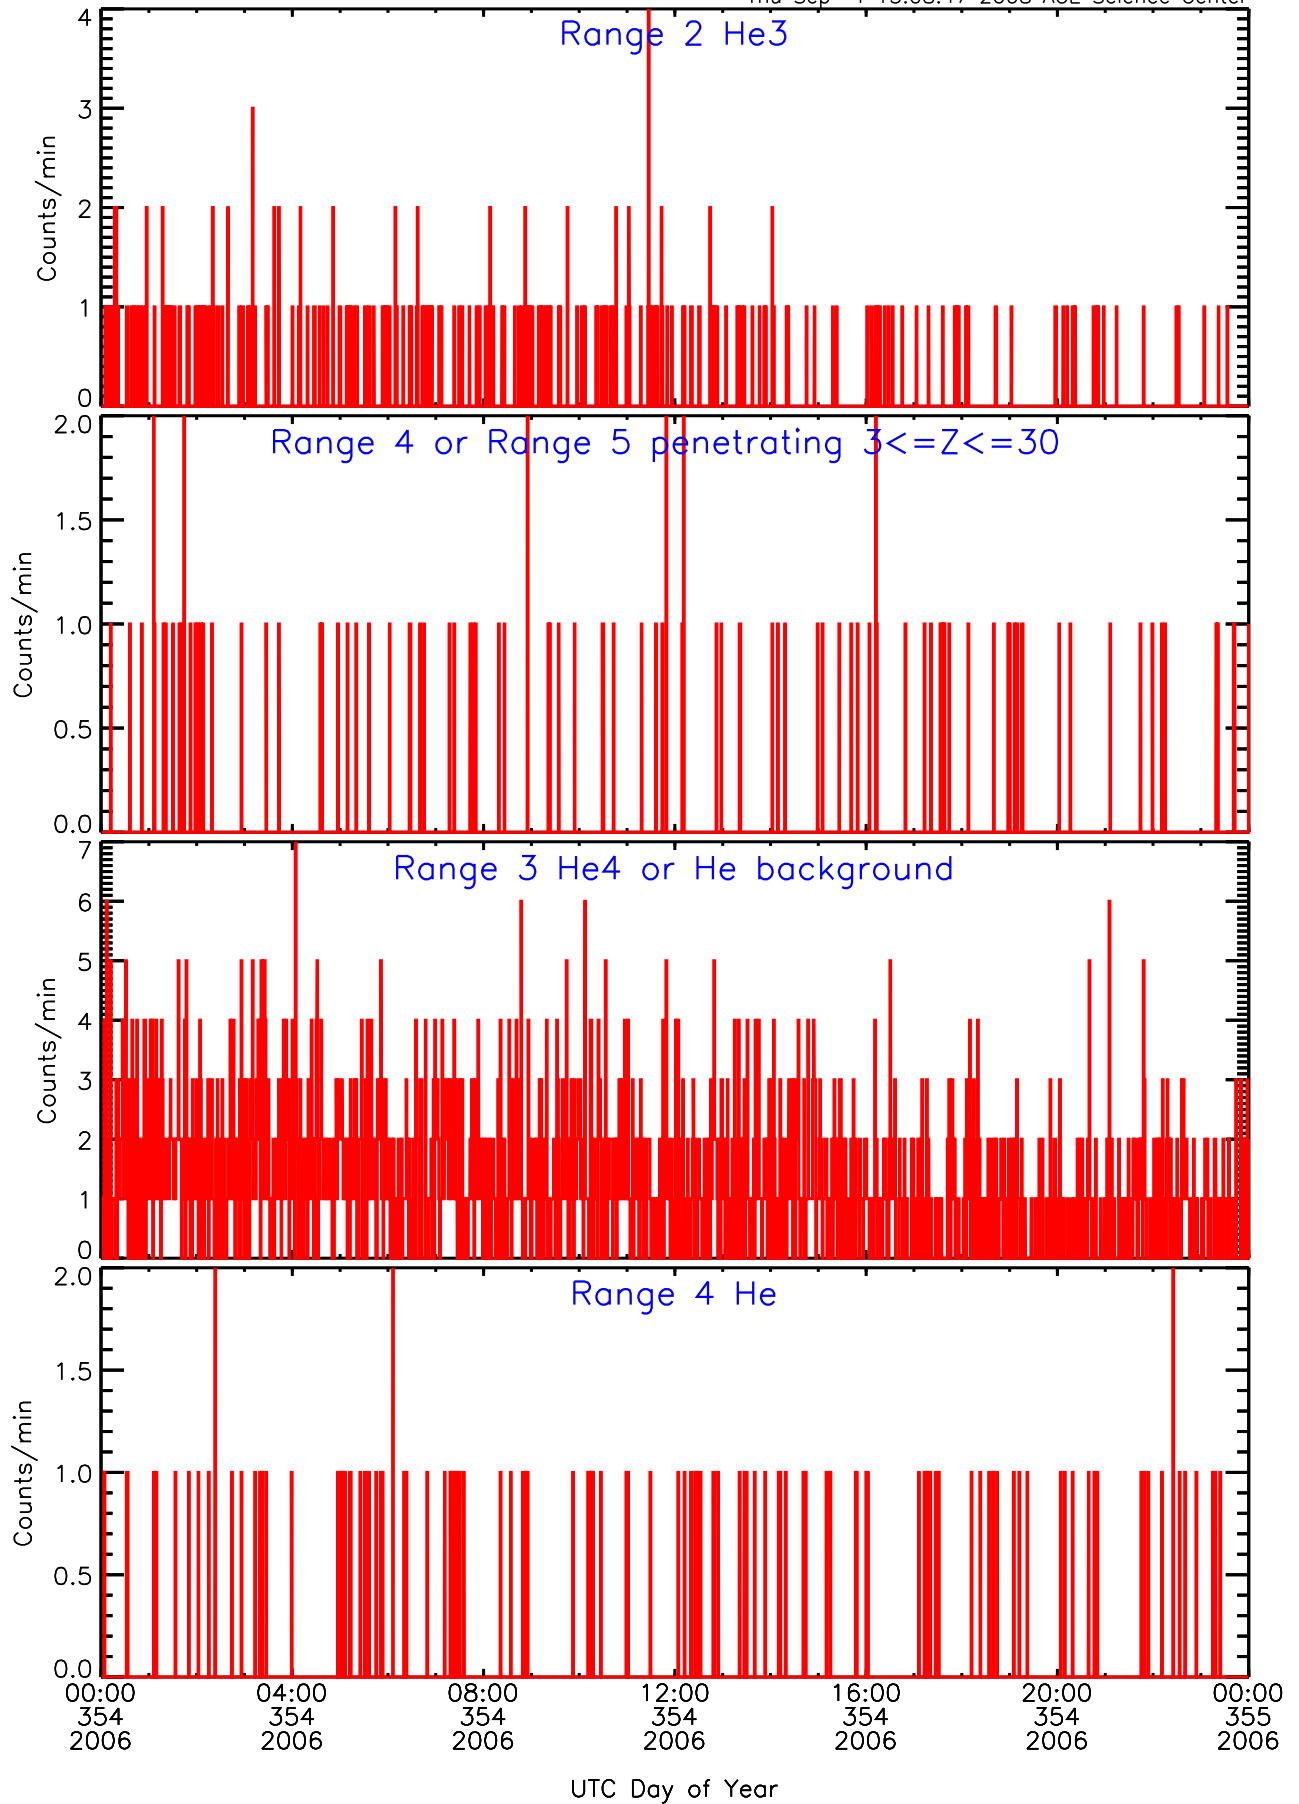

LET ahead BUFRATES Data for 2006-354

Thu Sep 4 13:08:47 2008 ACE Science Center