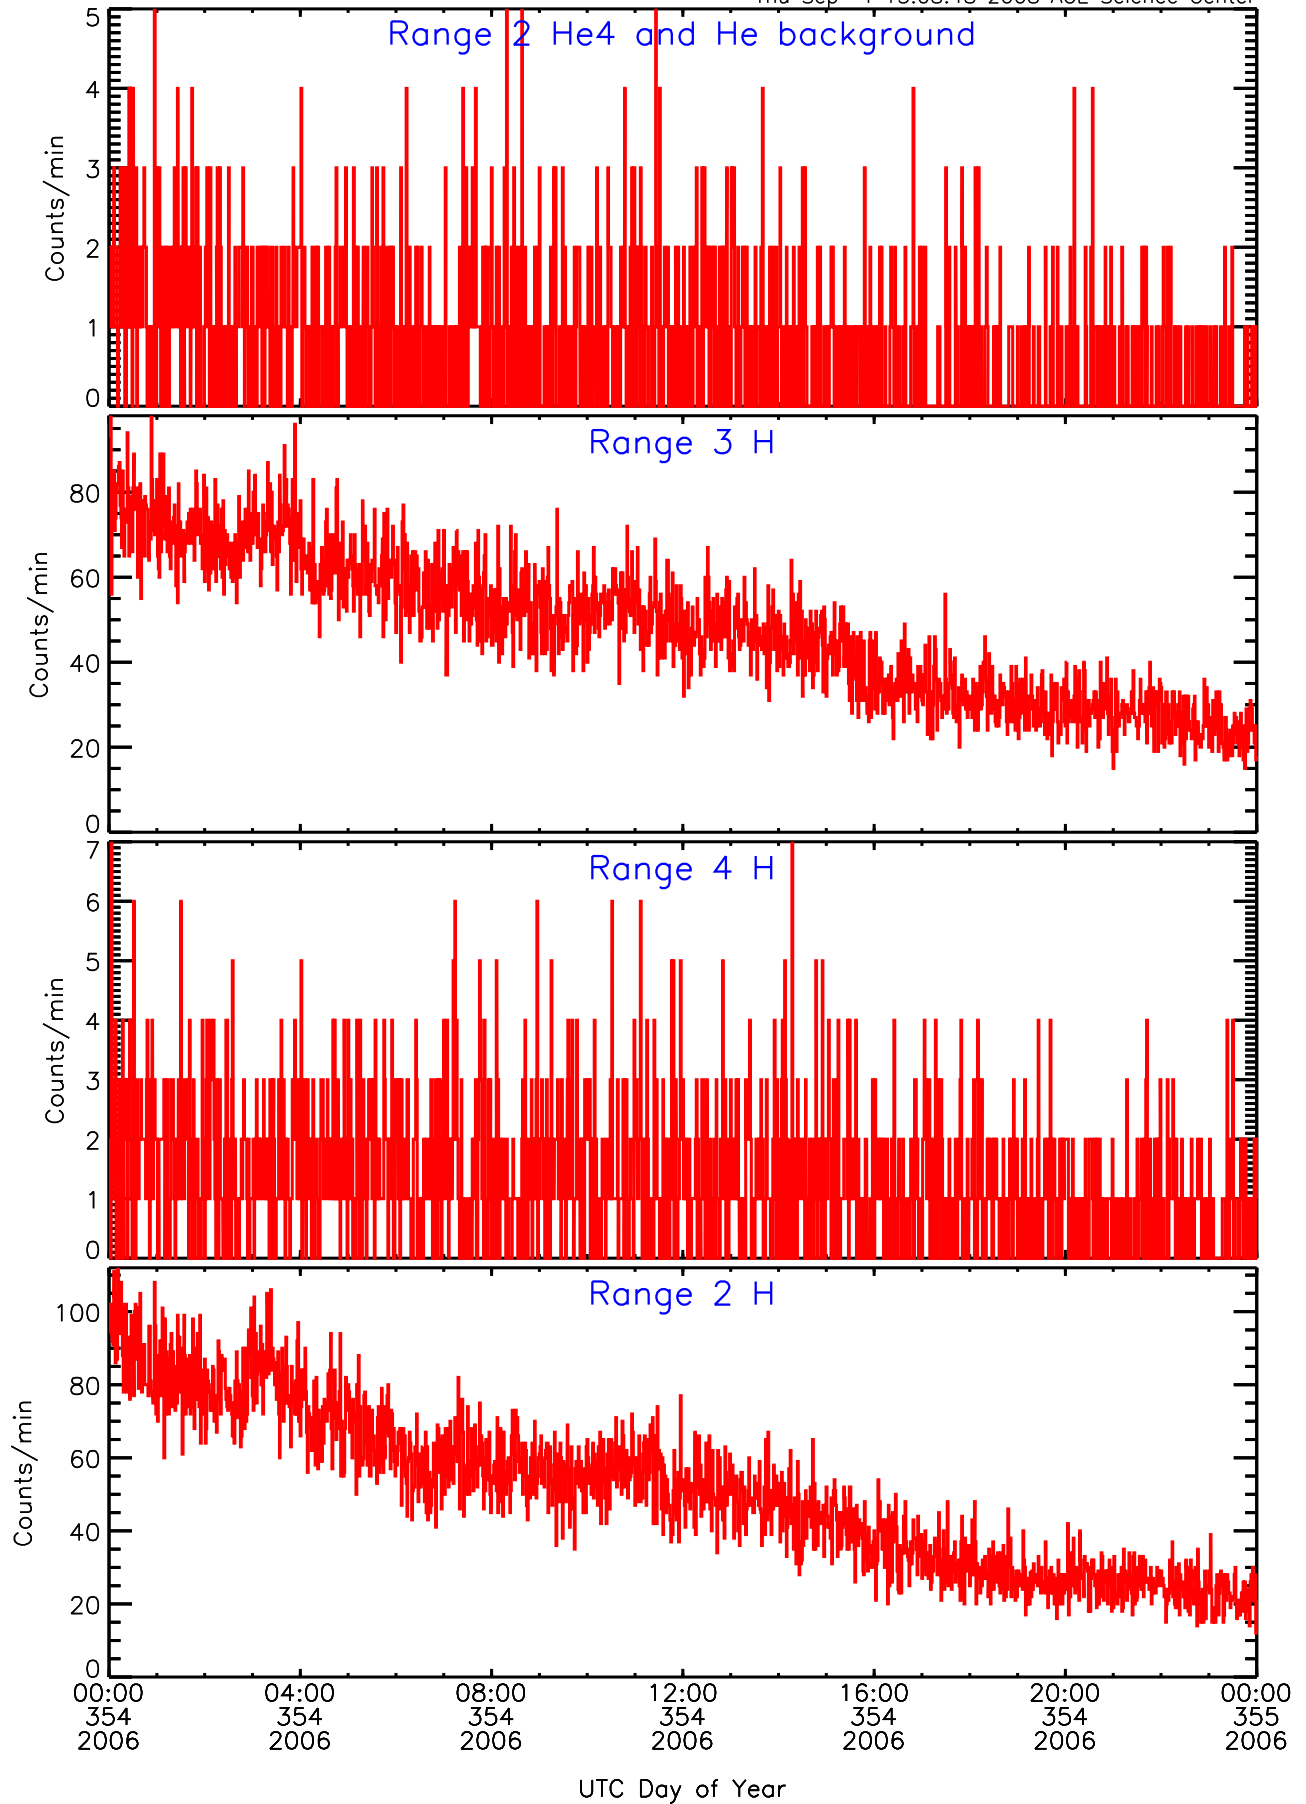

LET ahead BUFRATES Data for 2006-354

Thu Sep 4 13:08:48 2008 ACE Science Center