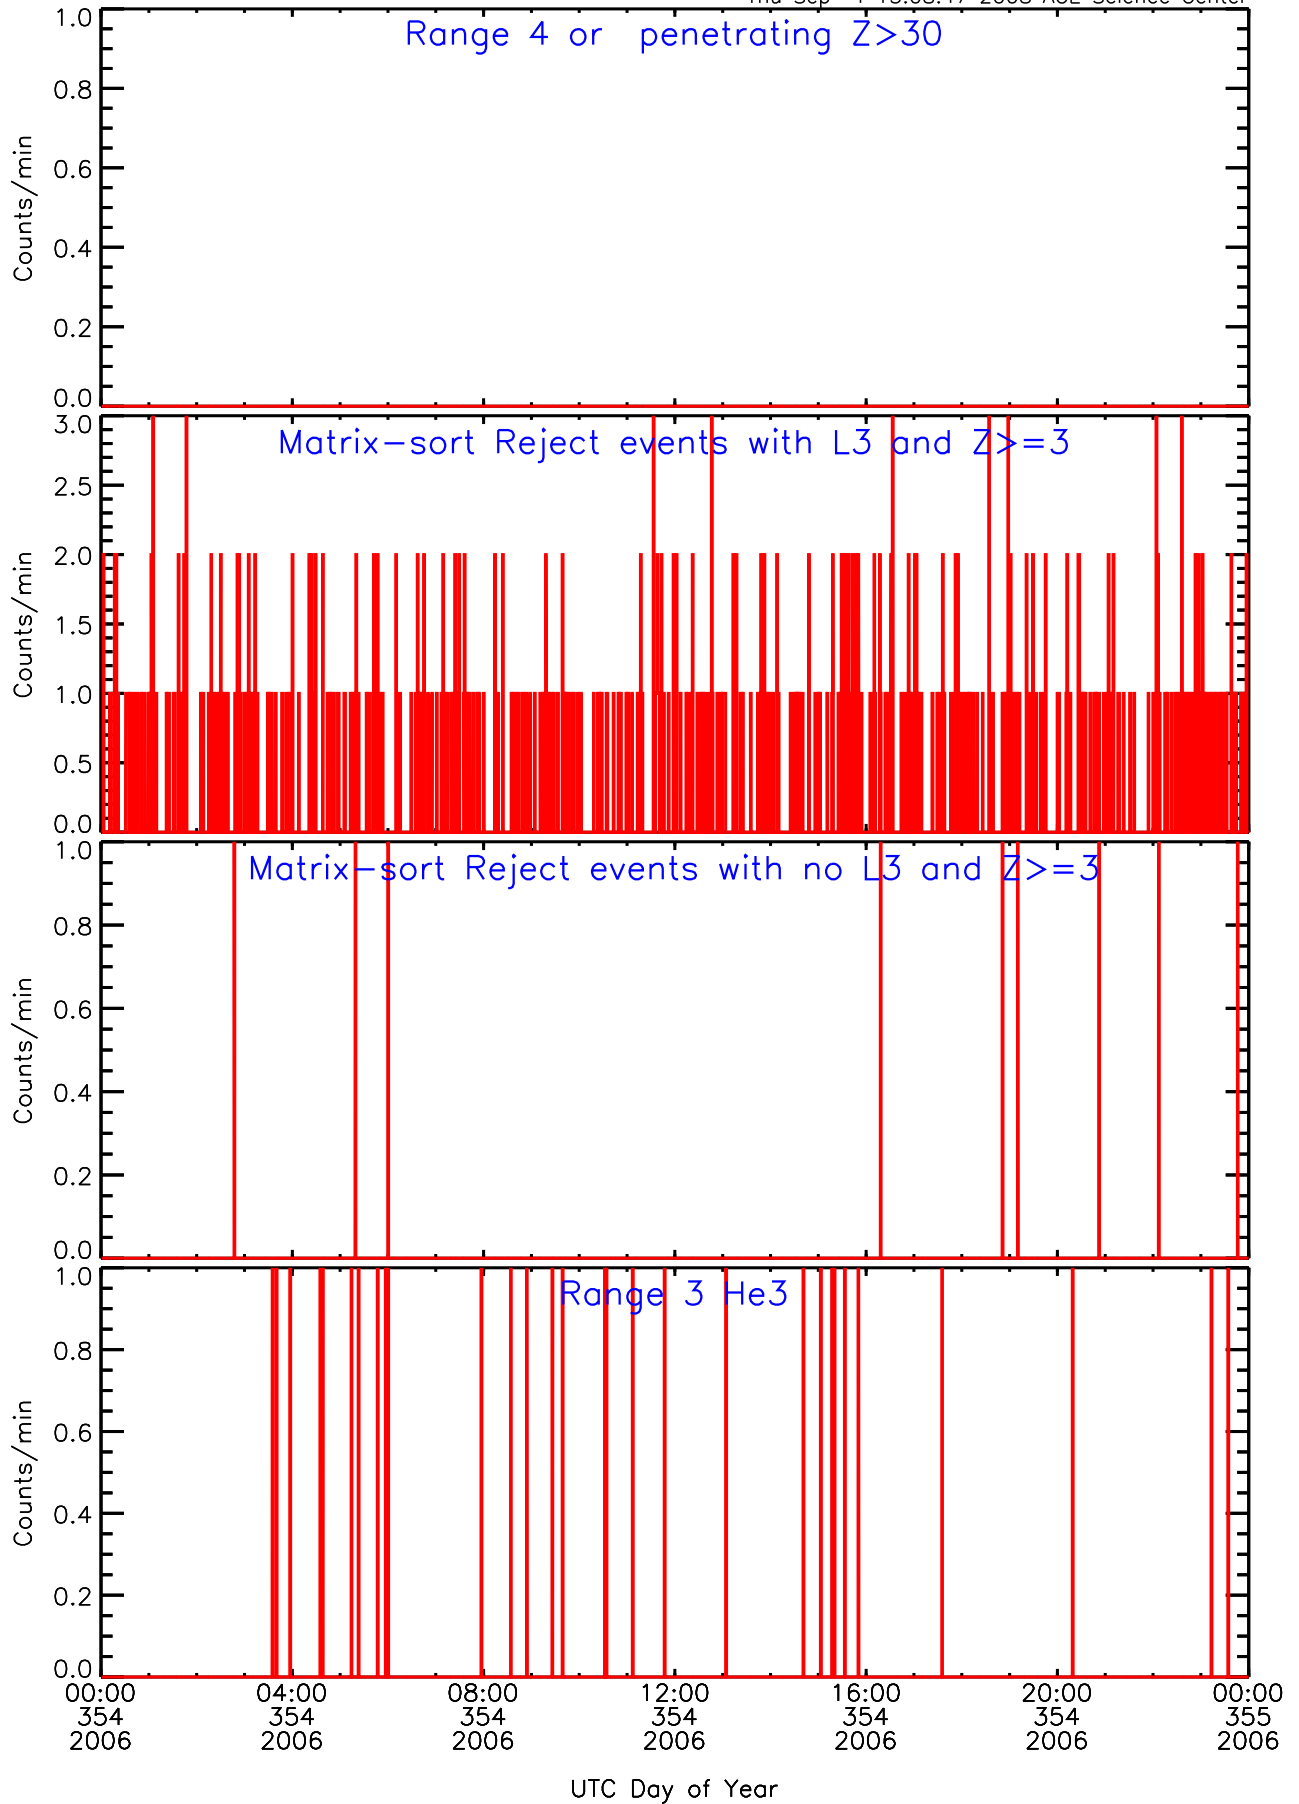

LET ahead BUFRATES Data for 2006-354

Thu Sep 4 13:08:47 2008 ACE Science Center