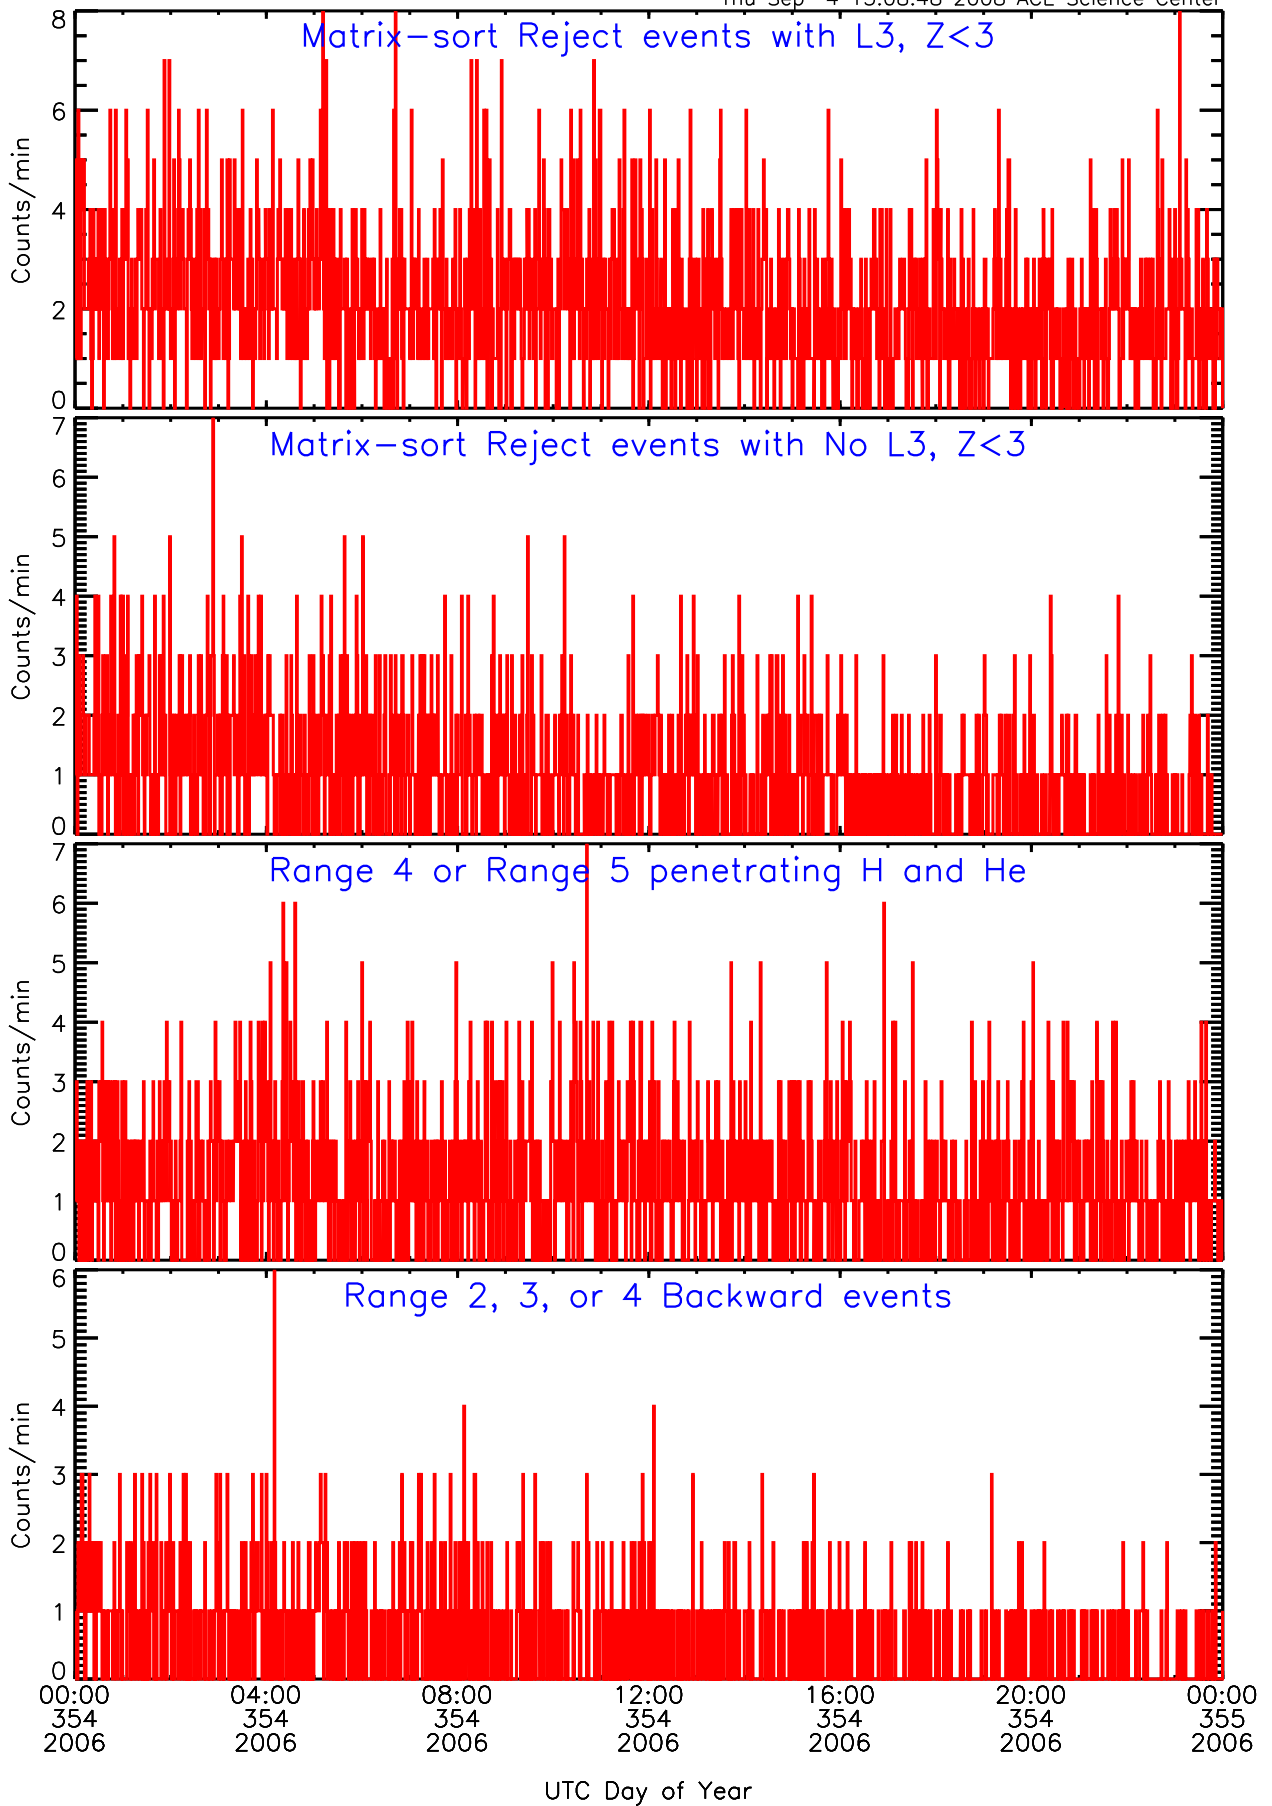

LET ahead BUFRATES Data for 2006-354

Thu Sep 4 13:08:48 2008 ACE Science Center