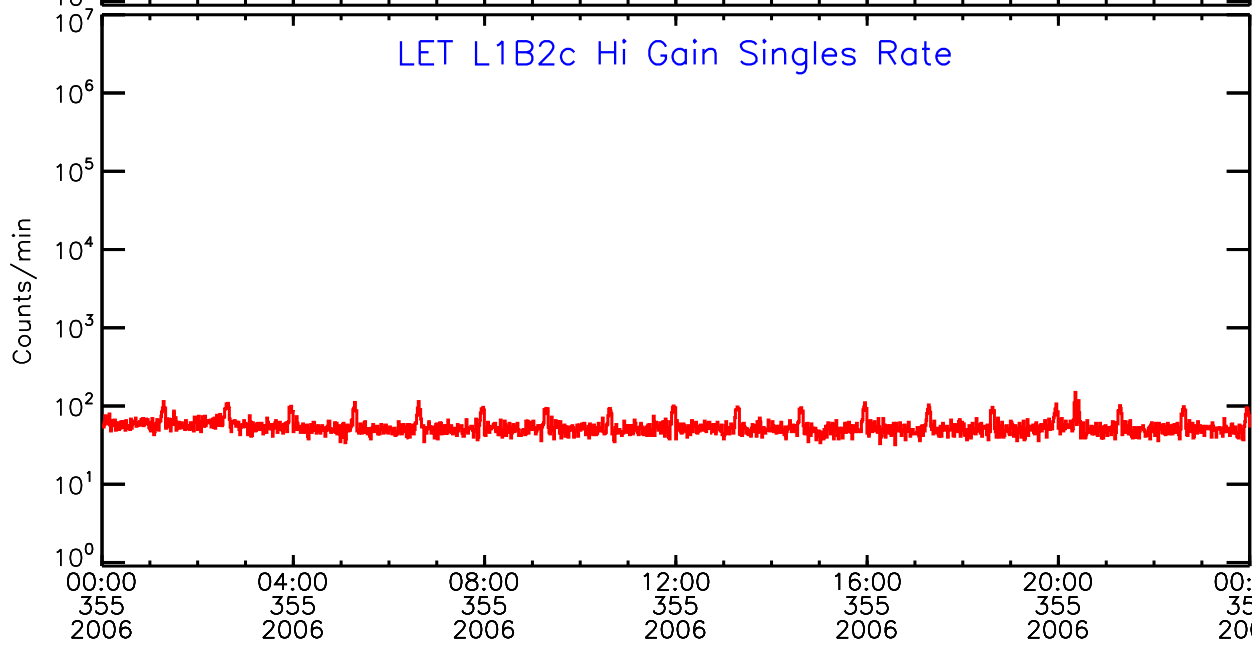

LET ahead Hi-Gain SINGLES RATES Data for 2006-355

Thu Sep 4 13:12:31 2008 ACE Science Center

UTC Day of Year