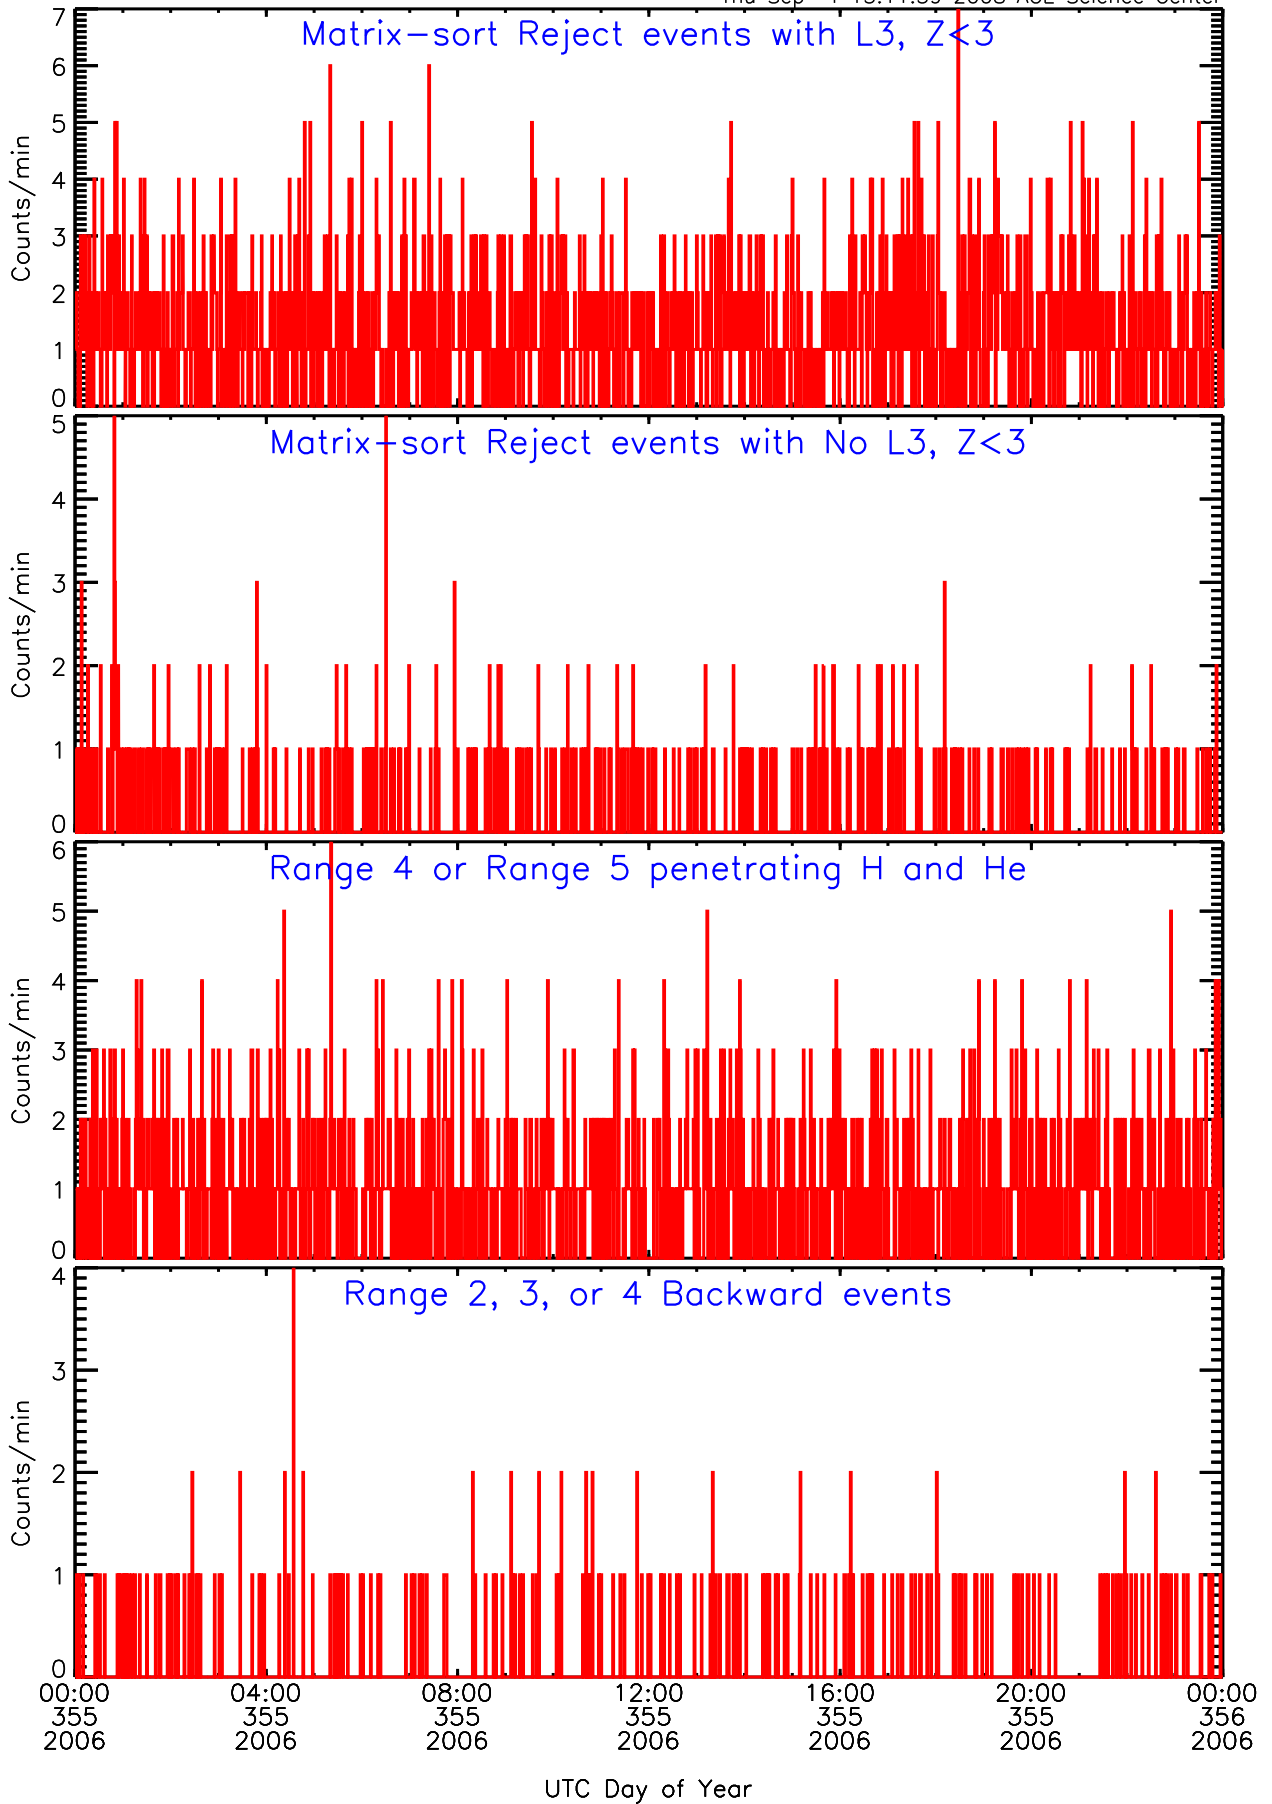

LET ahead BUFRATES Data for 2006-355

Thu Sep 4 13:11:59 2008 ACE Science Center