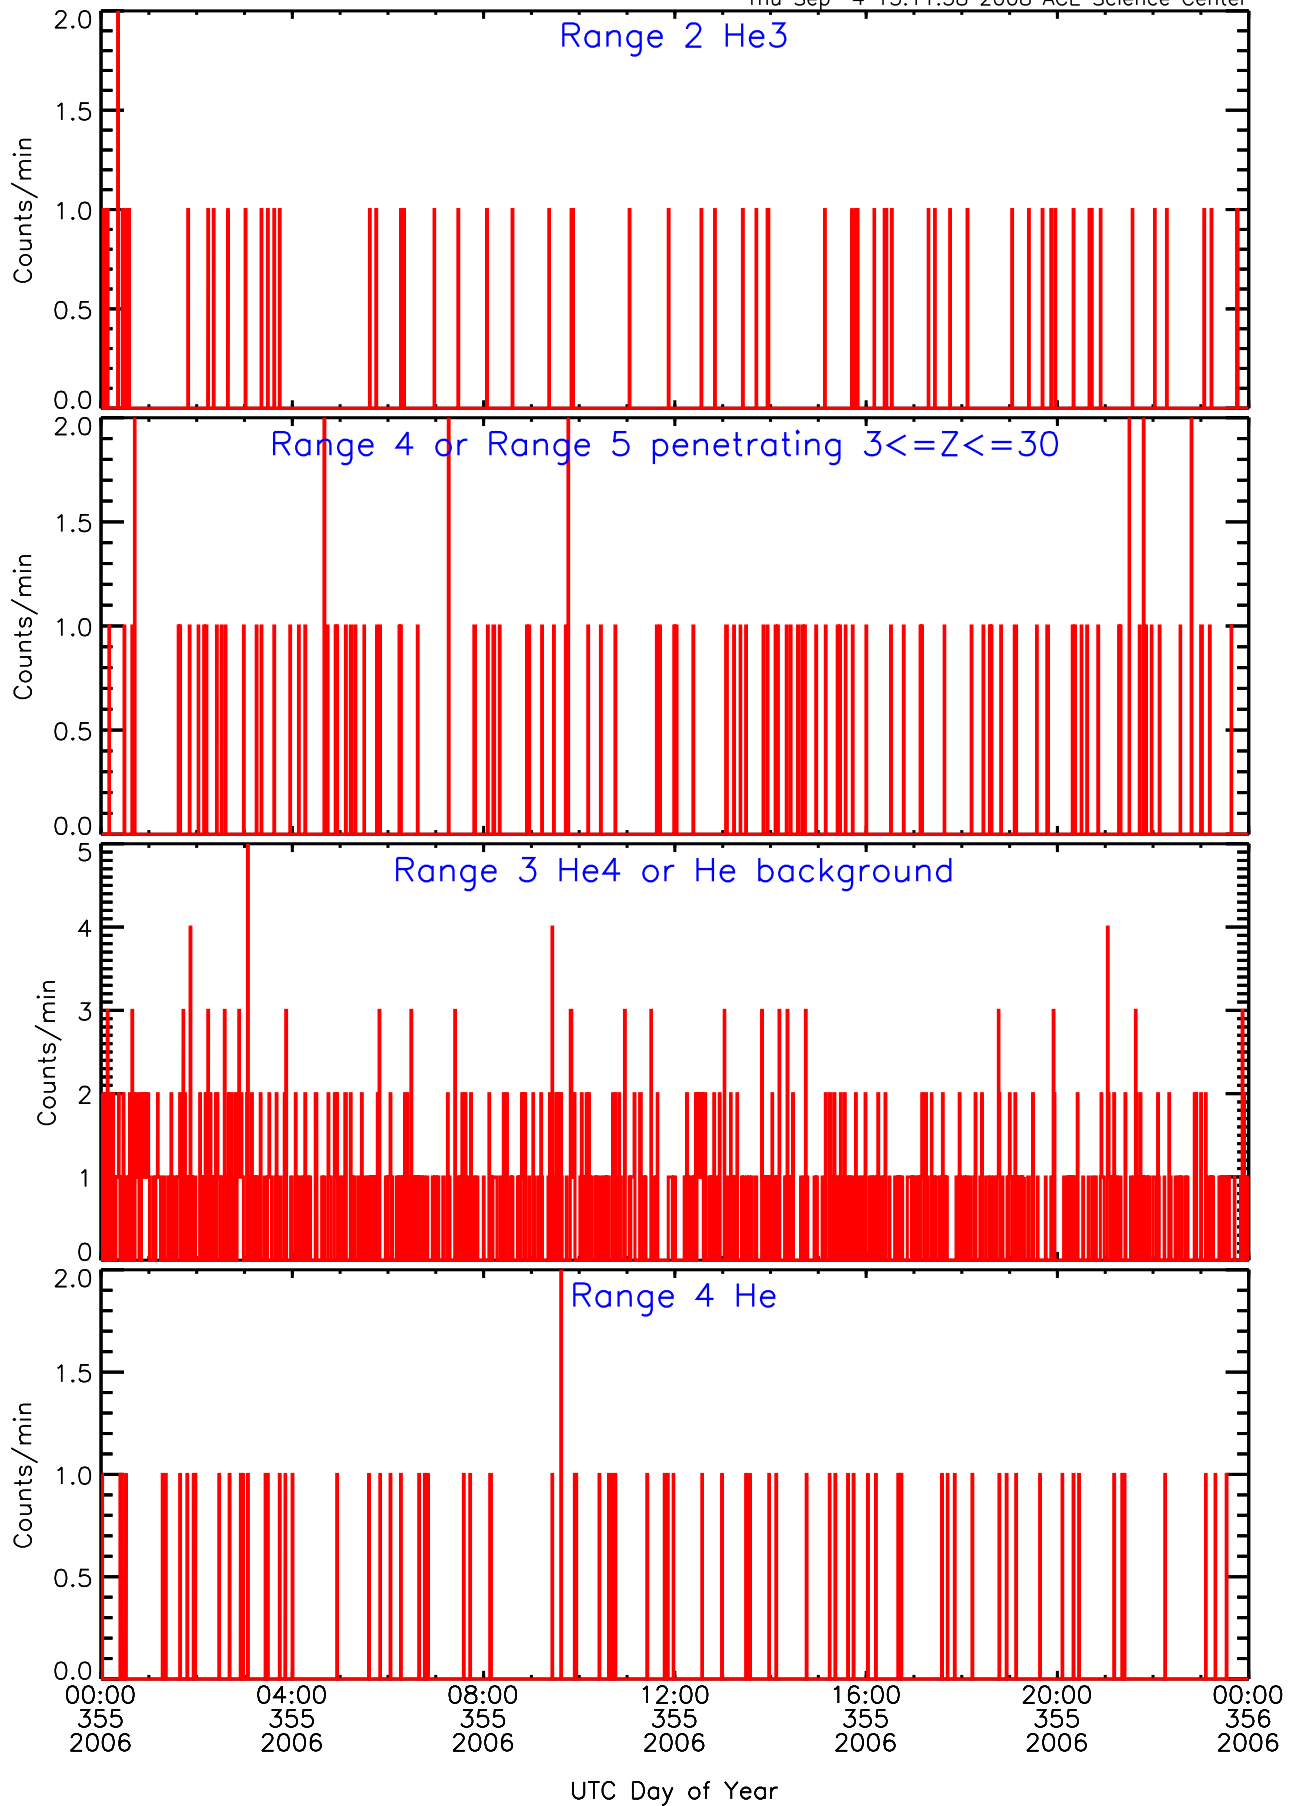

LET ahead BUFRATES Data for 2006-355

Thu Sep 4 13:11:58 2008 ACE Science Center