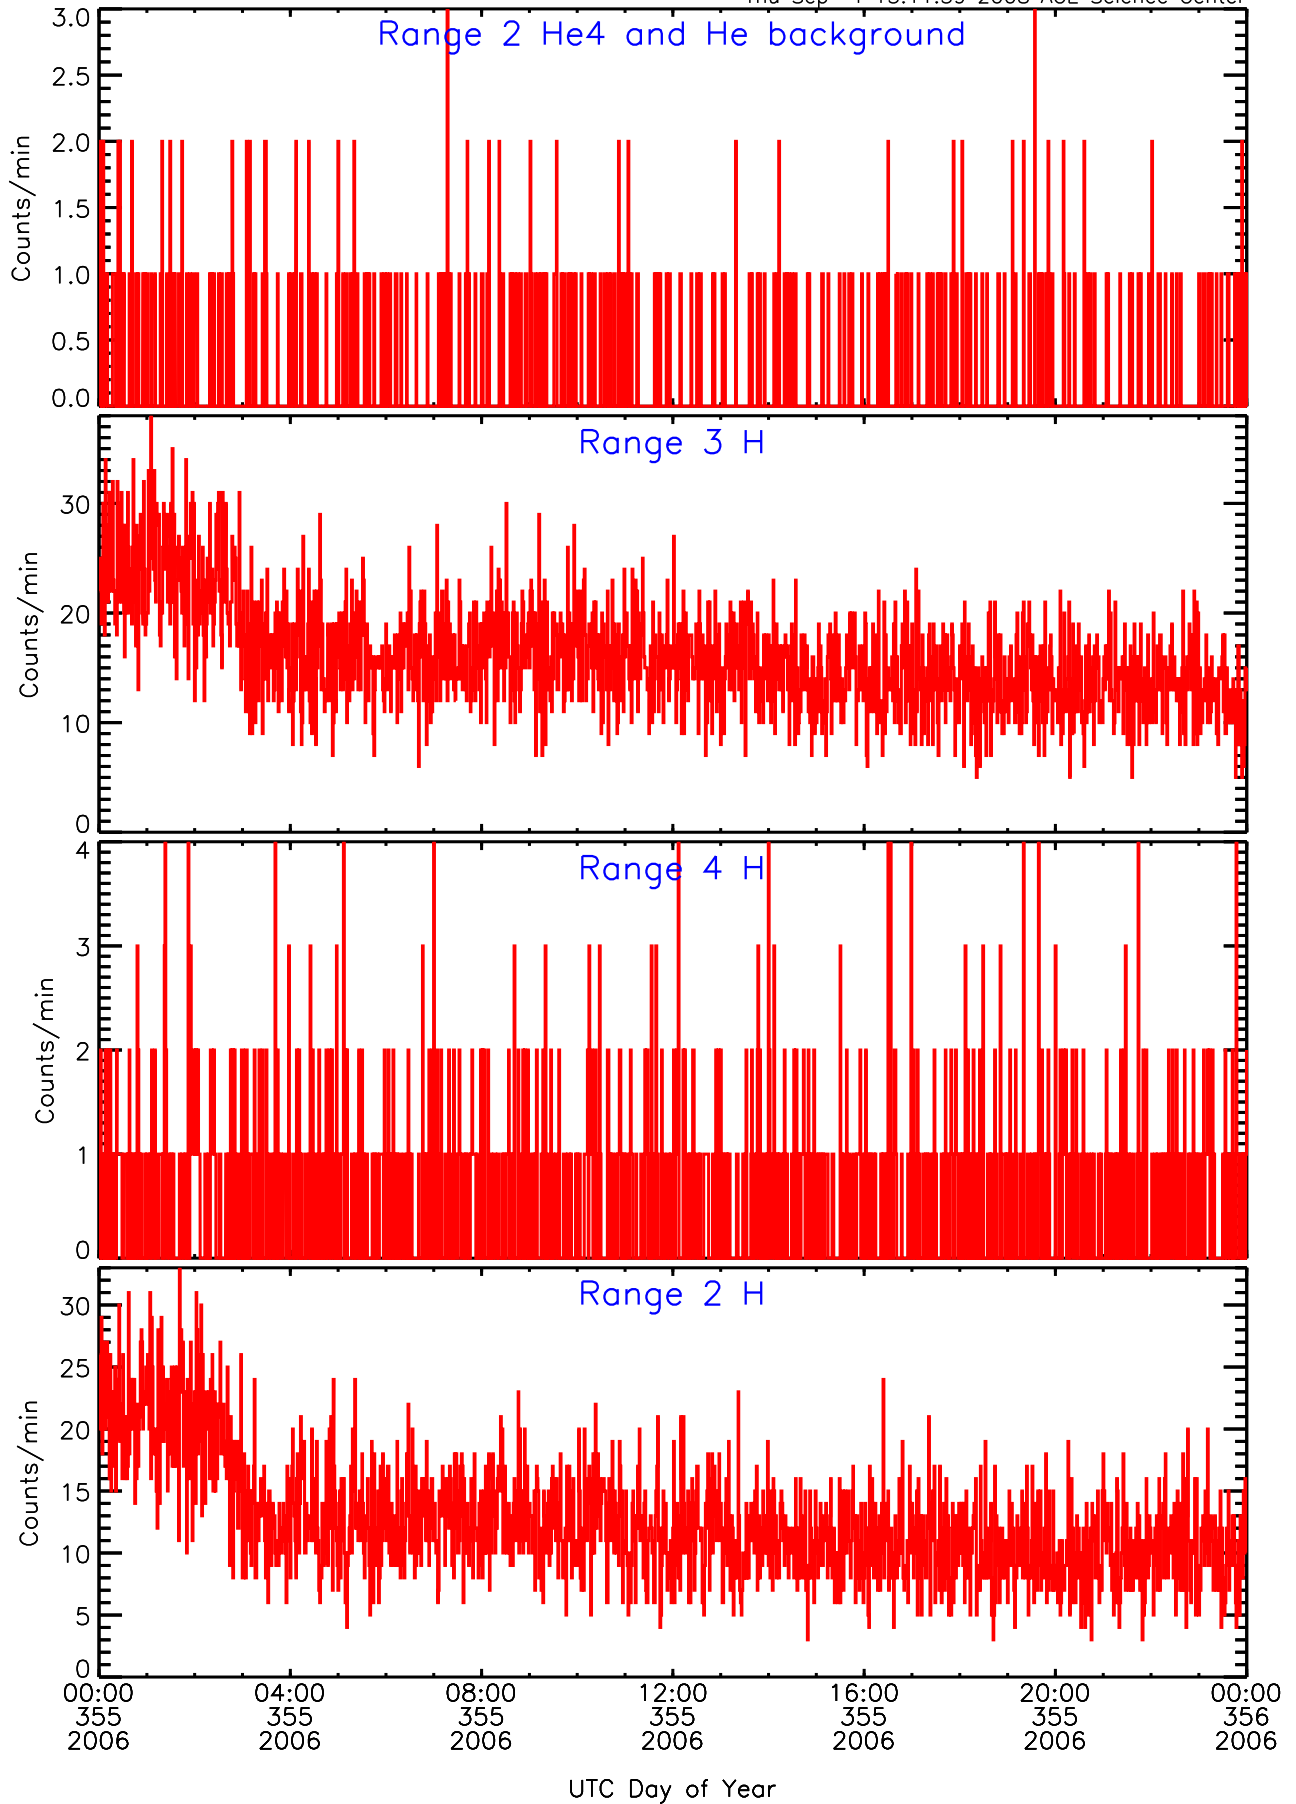

LET ahead BUFRATES Data for 2006-355

Thu Sep 4 13:11:59 2008 ACE Science Center