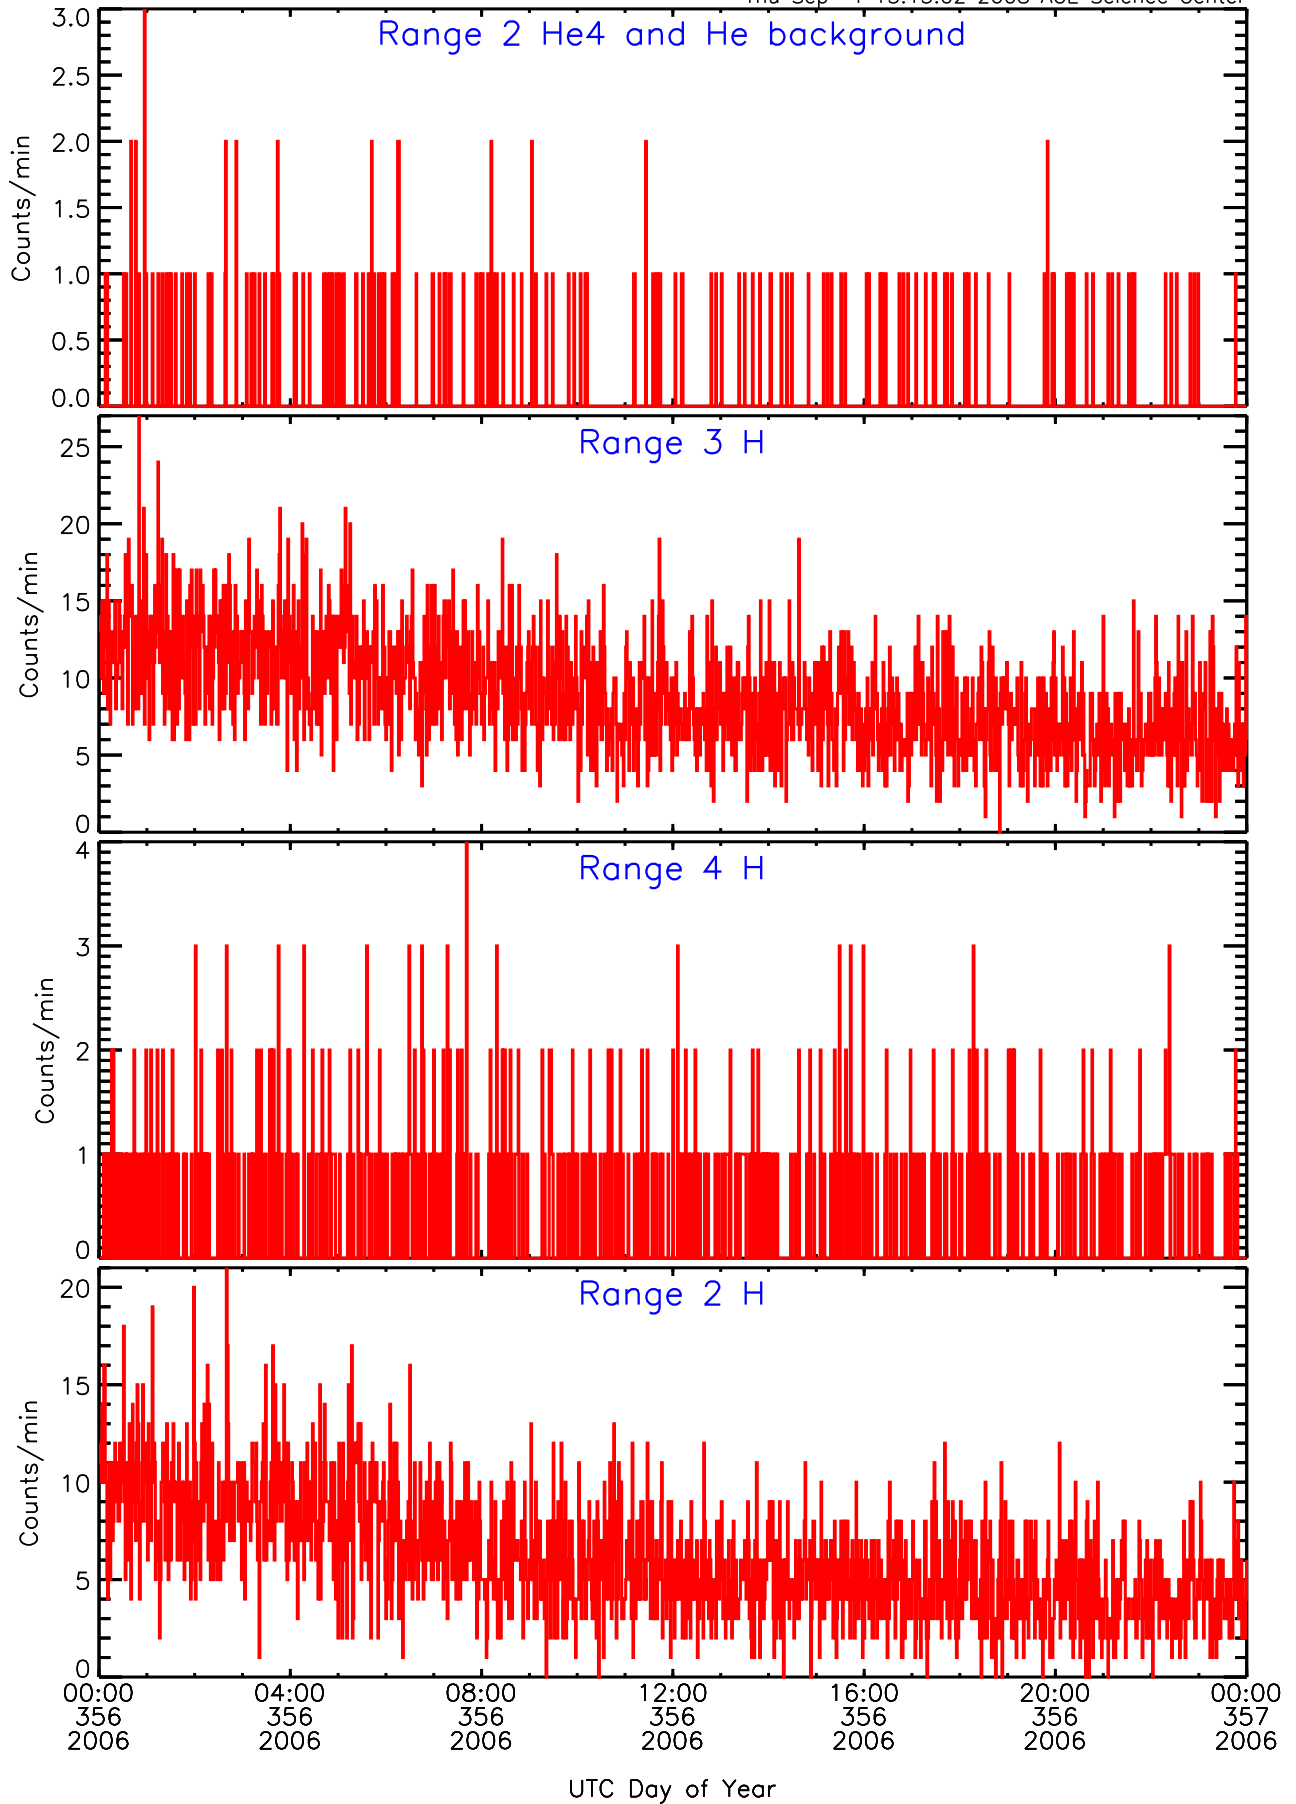

LET ahead Livetime/Trigger Data for 2006-356

Thu Sep 4 13:15:16 2008 ACE Science Center

LET ahead EVPRATES Data for 2006-356

Thu Sep 4 13:14:45 2008 ACE Science Center

LET ahead EVPRATES Data for 2006-356

Thu Sep 4 13:14:45 2008 ACE Science Center

LET ahead EVPRATES Data for 2006-356

Thu Sep 4 13:14:45 2008 ACE Science Center

LET ahead EVPRATES Data for 2006-356

Thu Sep 4 13:14:46 2008 ACE Science Center

LET ahead BUFRATES Data for 2006-356

Thu Sep 4 13:15:01 2008 ACE Science Center

LET ahead BUFRATES Data for 2006-356

Thu Sep 4 13:15:01 2008 ACE Science Center

LET ahead BUFRATES Data for 2006-356

Thu Sep 4 13:15:01 2008 ACE Science Center

LET ahead BUFRATES Data for 2006-356

Thu Sep 4 13:15:01 2008 ACE Science Center

LET ahead BUFRATES Data for 2006-356

Thu Sep 4 13:15:02 2008 ACE Science Center

LET ahead BUFRATES Data for 2006-356

Thu Sep 4 13:15:02 2008 ACE Science Center

LET ahead BUFRATES Data for 2006-356