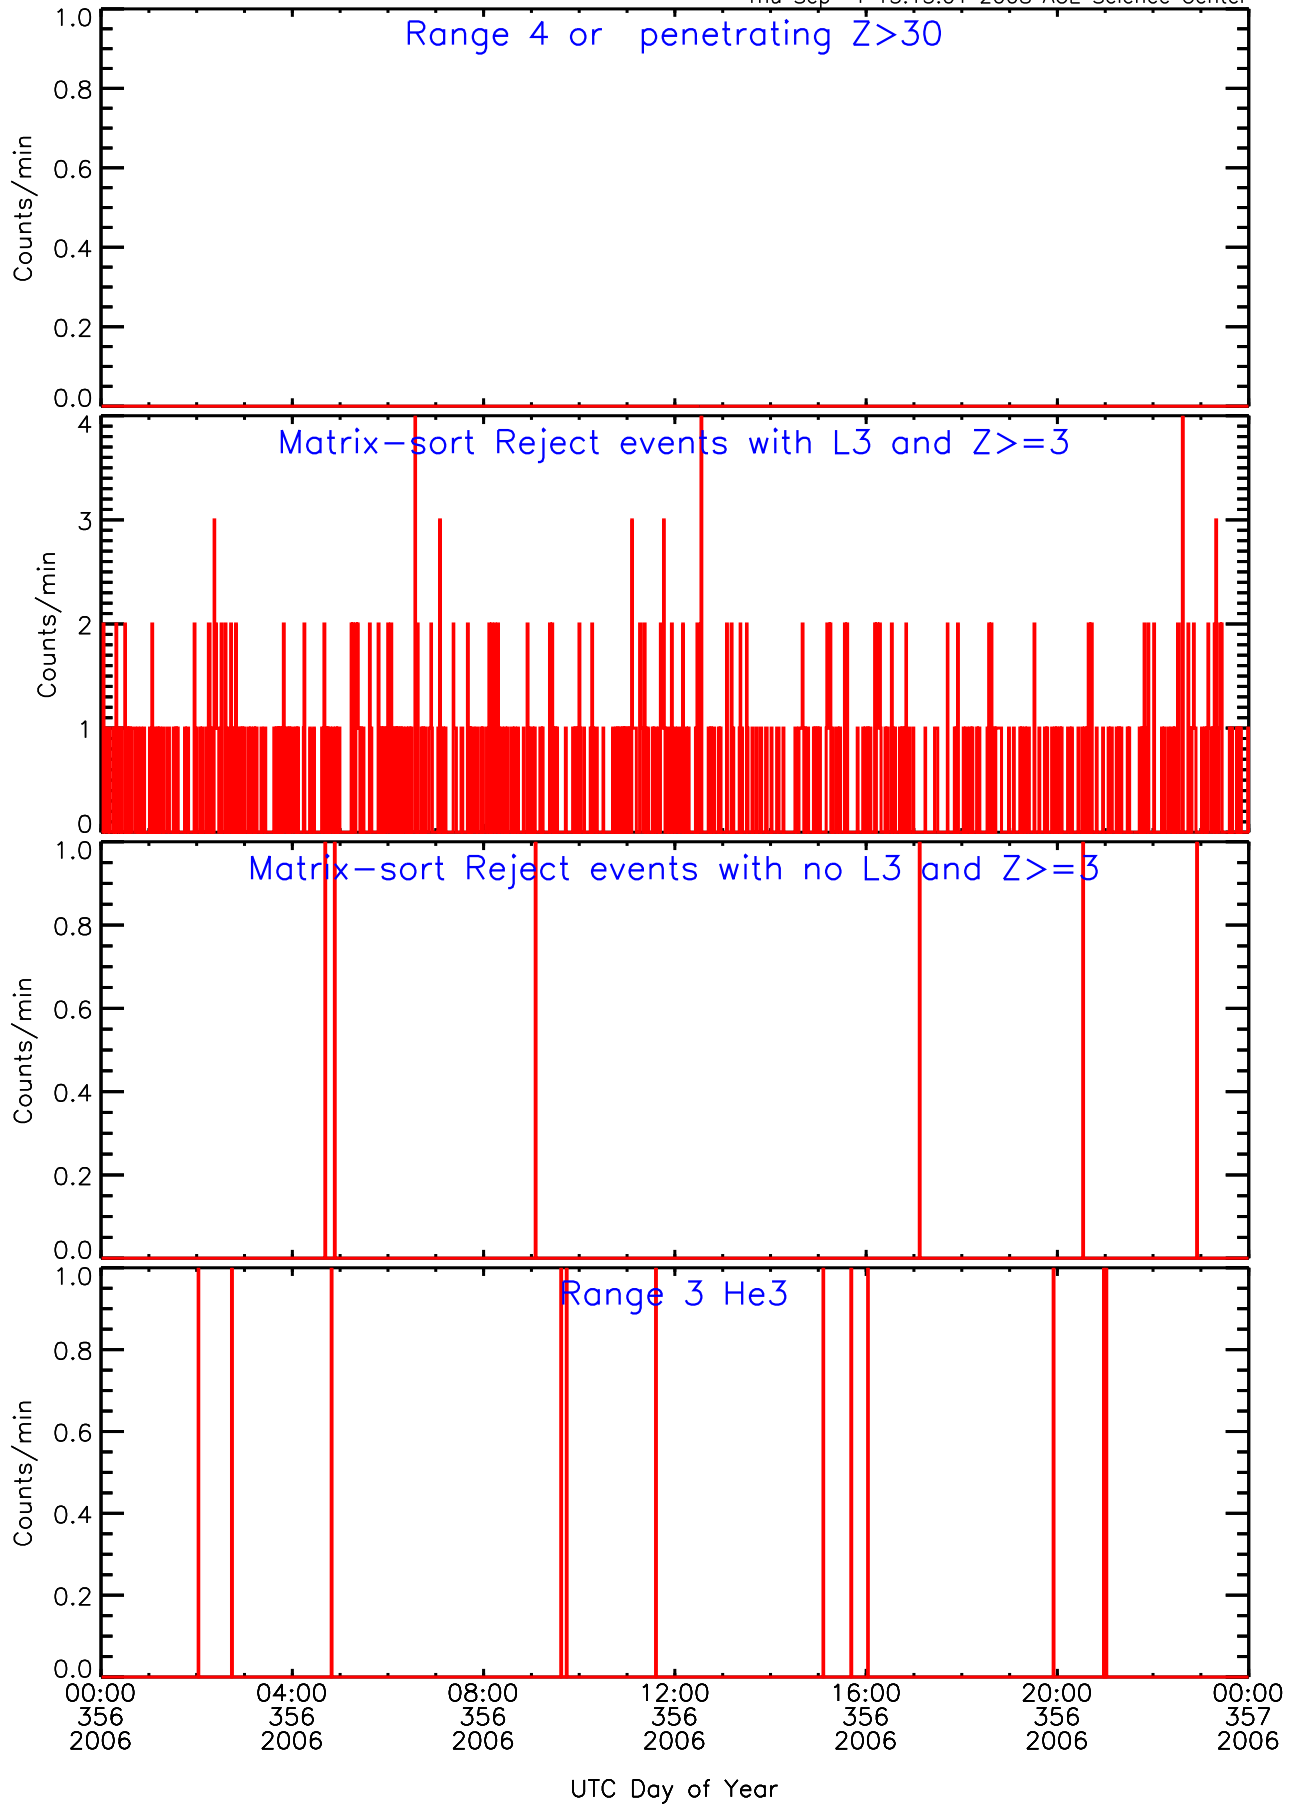

LET ahead Livetime/Trigger Data for 2006-356

Thu Sep 4 13:15:16 2008 ACE Science Center

LET ahead EVPRATES Data for 2006-356

Thu Sep 4 13:14:45 2008 ACE Science Center

LET ahead EVPRATES Data for 2006-356

Thu Sep 4 13:14:45 2008 ACE Science Center

LET ahead EVPRATES Data for 2006-356

Thu Sep 4 13:14:45 2008 ACE Science Center

LET ahead EVPRATES Data for 2006-356

Thu Sep 4 13:14:46 2008 ACE Science Center

LET ahead BUFRATES Data for 2006-356

Thu Sep 4 13:15:01 2008 ACE Science Center

LET ahead BUFRATES Data for 2006-356

Thu Sep 4 13:15:01 2008 ACE Science Center

LET ahead BUFRATES Data for 2006-356

Thu Sep 4 13:15:01 2008 ACE Science Center

LET ahead BUFRATES Data for 2006-356

Thu Sep 4 13:15:01 2008 ACE Science Center

LET ahead BUFRATES Data for 2006-356

Thu Sep 4 13:15:02 2008 ACE Science Center

LET ahead BUFRATES Data for 2006-356

Thu Sep 4 13:15:02 2008 ACE Science Center

LET ahead BUFRATES Data for 2006-356