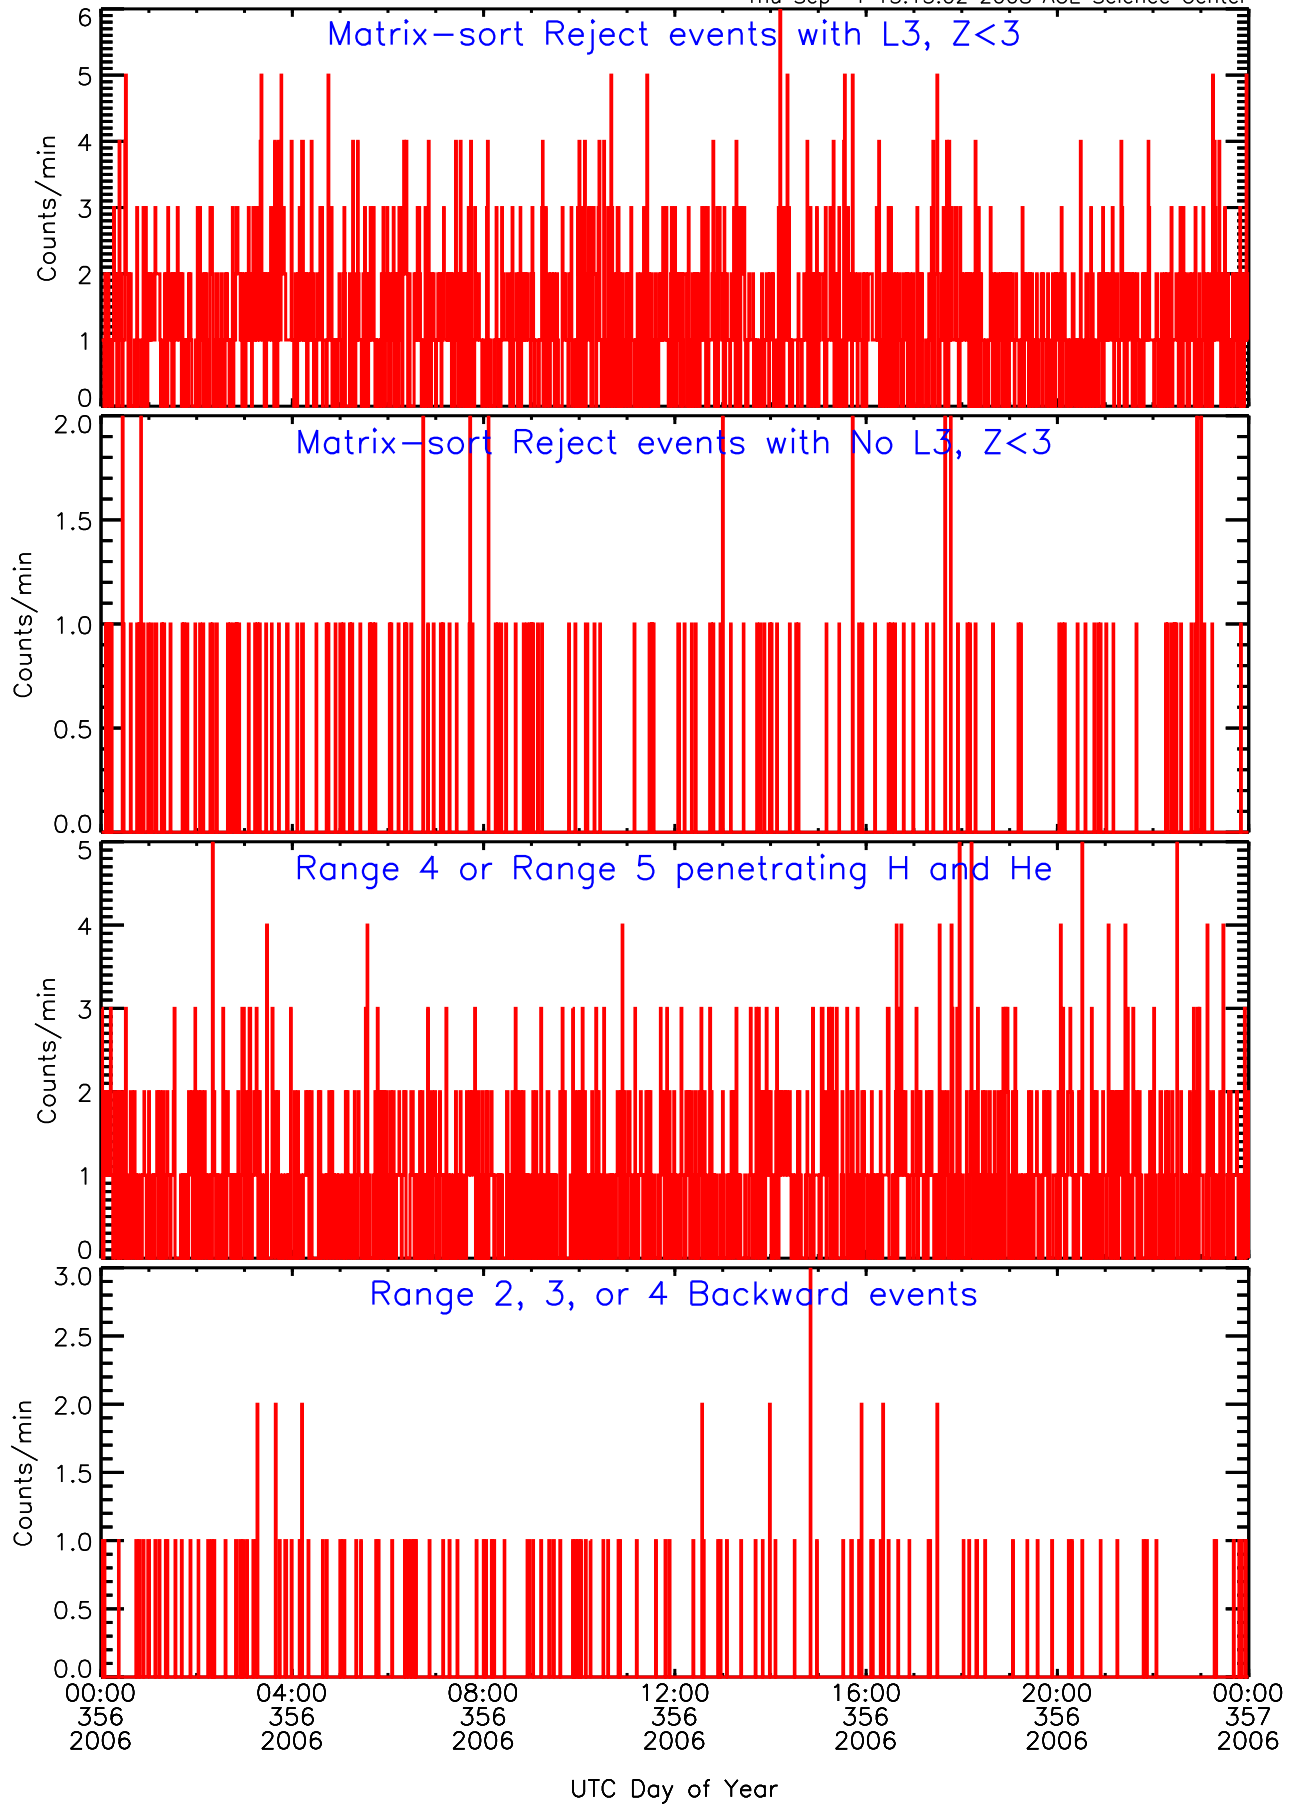

LET ahead Livetime/Trigger Data for 2006-356

Thu Sep 4 13:15:16 2008 ACE Science Center

LET ahead EVPRATES Data for 2006-356

Thu Sep 4 13:14:45 2008 ACE Science Center

LET ahead EVPRATES Data for 2006-356

Thu Sep 4 13:14:45 2008 ACE Science Center

LET ahead EVPRATES Data for 2006-356

Thu Sep 4 13:14:45 2008 ACE Science Center

LET ahead EVPRATES Data for 2006-356

Thu Sep 4 13:14:46 2008 ACE Science Center

LET ahead BUFRATES Data for 2006-356

Thu Sep 4 13:15:01 2008 ACE Science Center

LET ahead BUFRATES Data for 2006-356

Thu Sep 4 13:15:01 2008 ACE Science Center

LET ahead BUFRATES Data for 2006-356

Thu Sep 4 13:15:01 2008 ACE Science Center

LET ahead BUFRATES Data for 2006-356

Thu Sep 4 13:15:01 2008 ACE Science Center

LET ahead BUFRATES Data for 2006-356

Thu Sep 4 13:15:02 2008 ACE Science Center

LET ahead BUFRATES Data for 2006-356

Thu Sep 4 13:15:02 2008 ACE Science Center

LET ahead BUFRATES Data for 2006-356