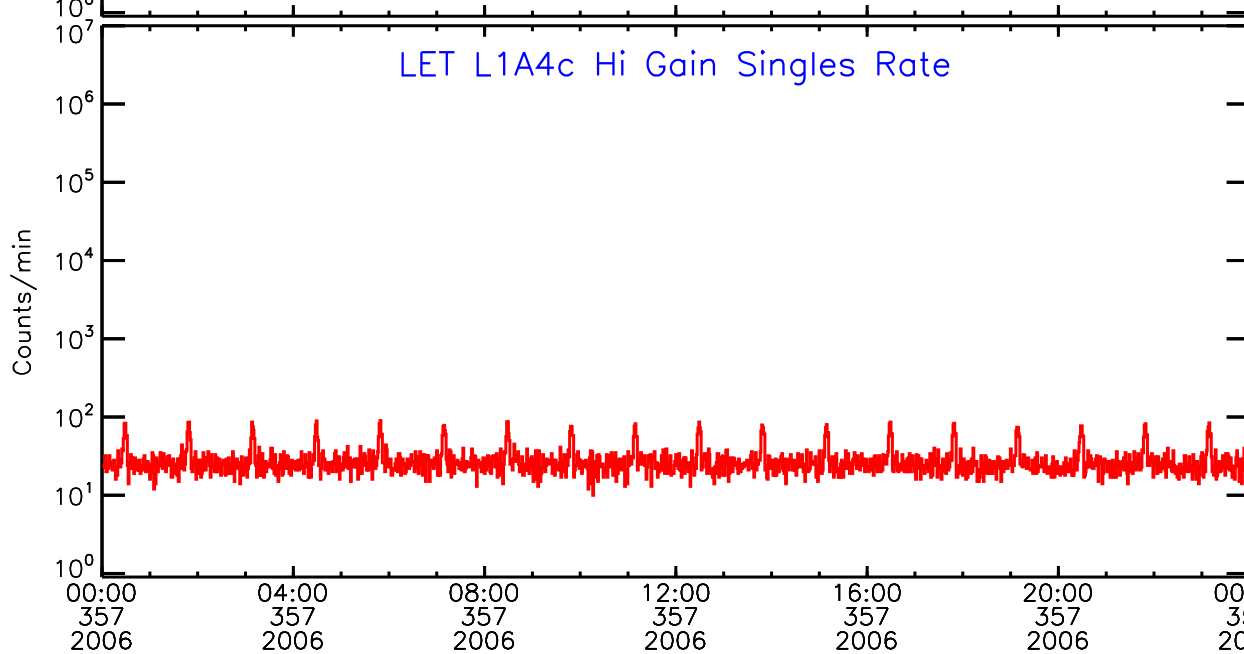

LET ahead Hi-Gain SINGLES RATES Data for 2006-357

Thu Sep 4 13:18:35 2008 ACE Science Center

UTC Day of Year