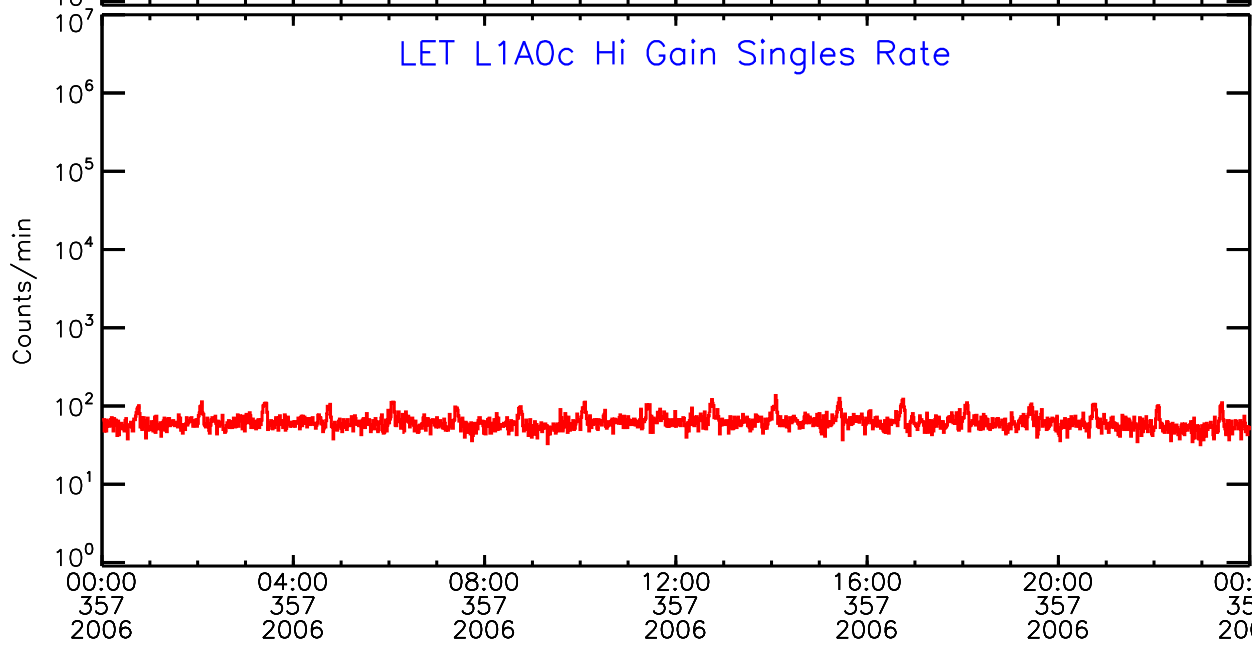

LET ahead Hi-Gain SINGLES RATES Data for 2006-357

Thu Sep 4 13:18:34 2008 ACE Science Center

UTC Day of Year