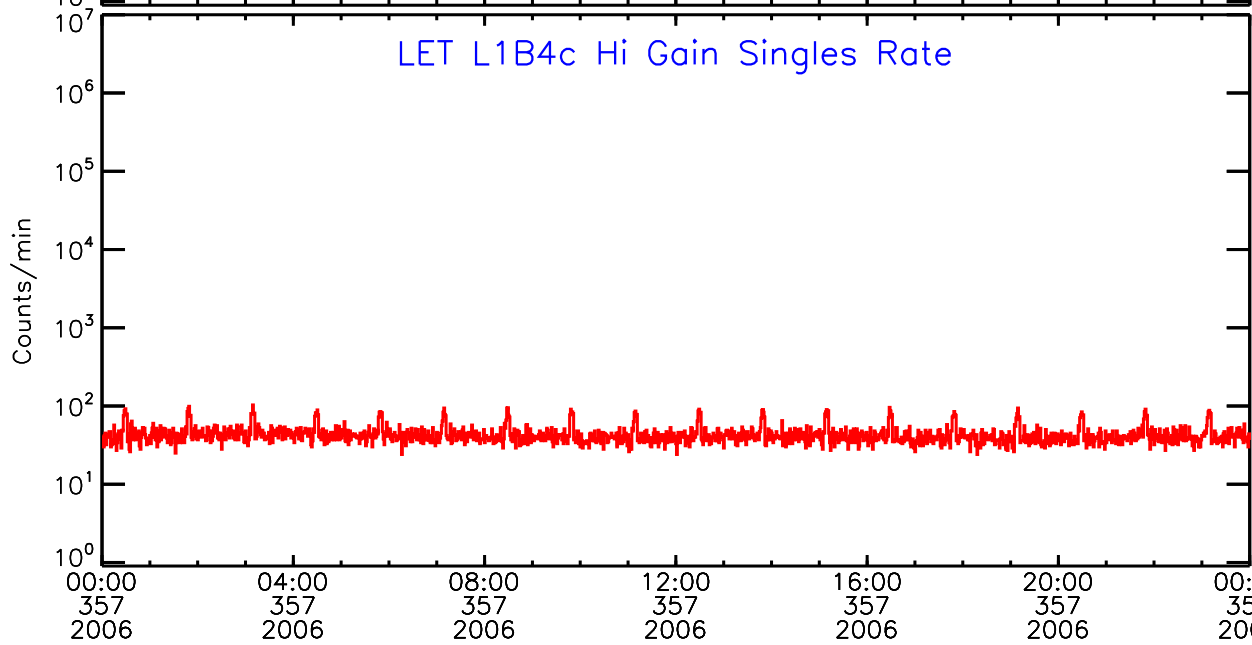

LET ahead Hi-Gain SINGLES RATES Data for 2006-357

Thu Sep 4 13:18:36 2008 ACE Science Center

UTC Day of Year