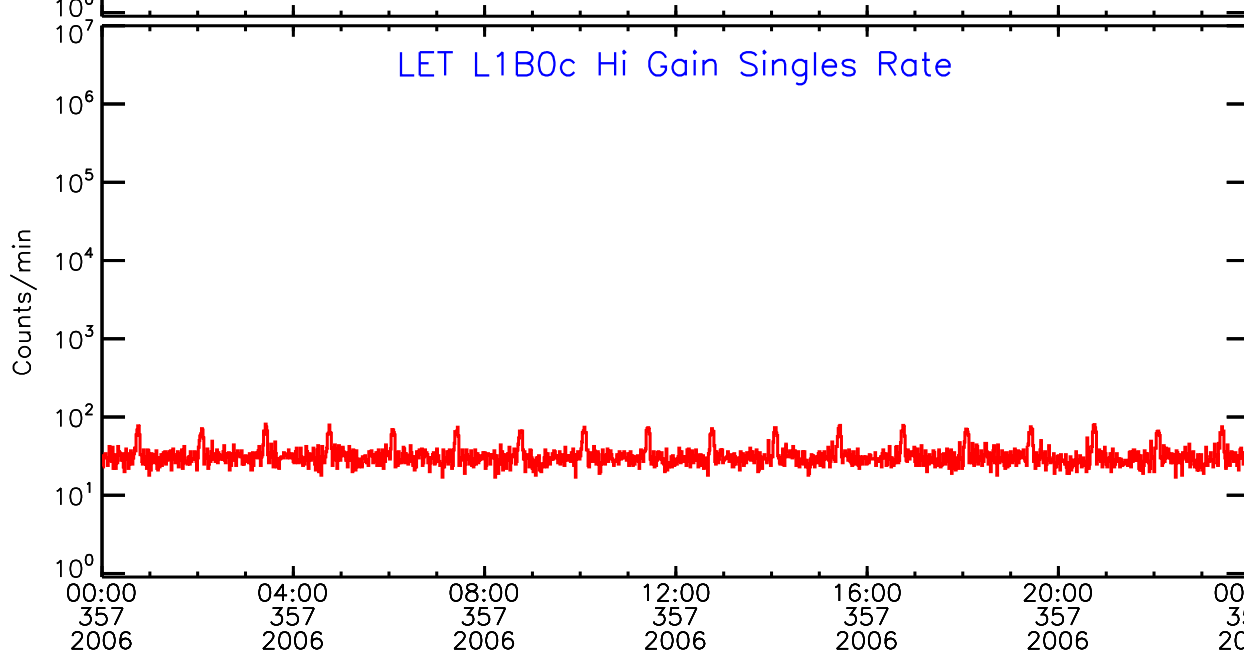

LET ahead Hi-Gain SINGLES RATES Data for 2006-357

Thu Sep 4 13:18:35 2008 ACE Science Center

UTC Day of Year