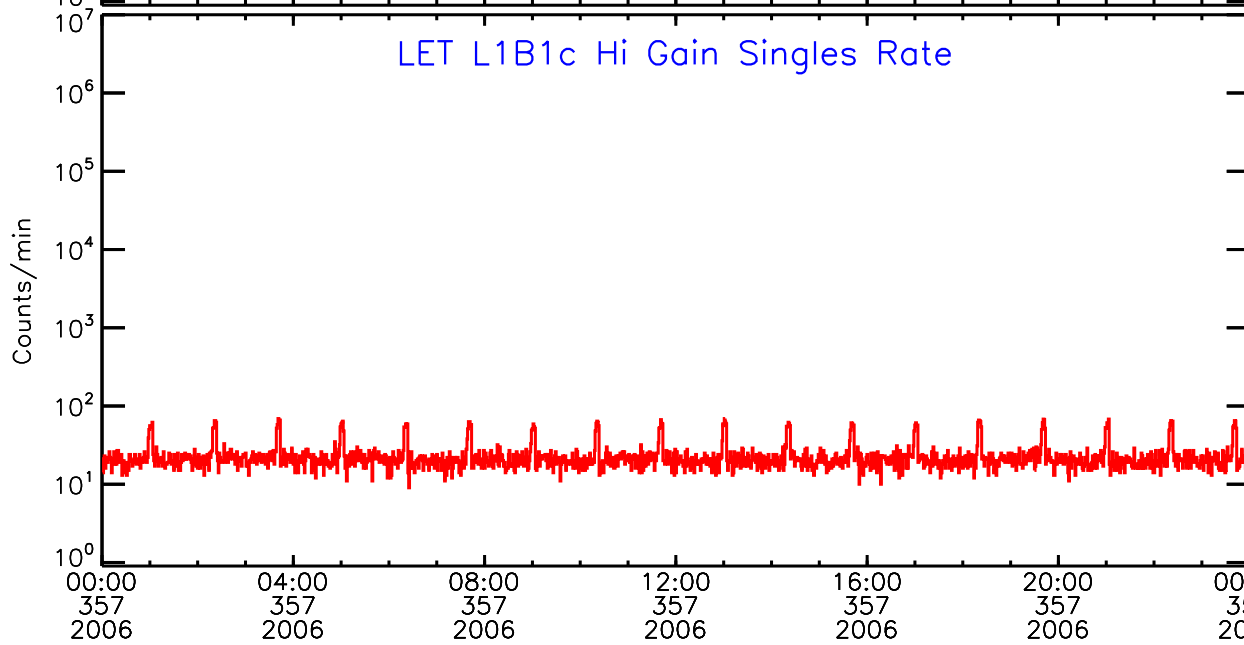

LET ahead Hi-Gain SINGLES RATES Data for 2006-357

Thu Sep 4 13:18:35 2008 ACE Science Center

UTC Day of Year