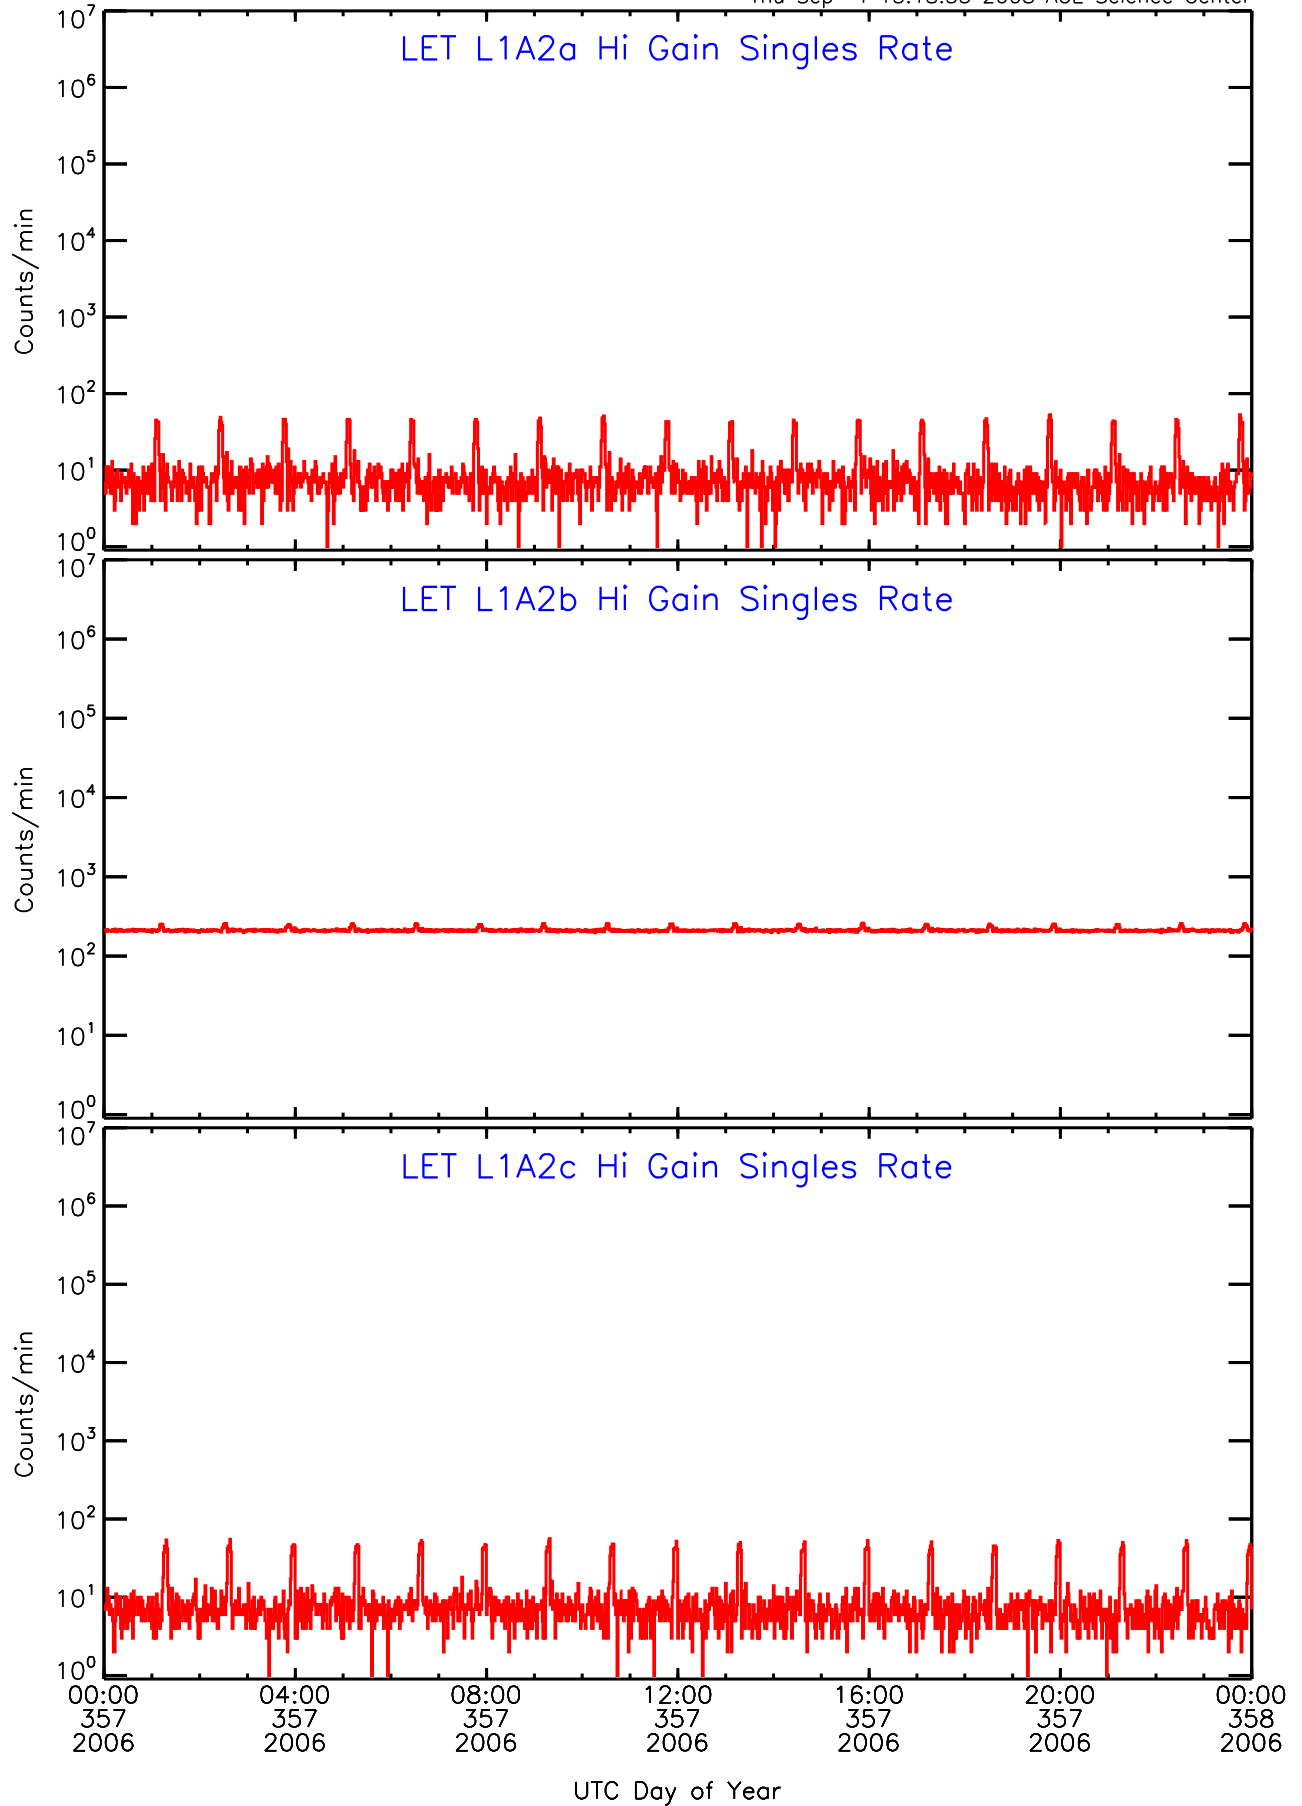

LET ahead Hi-Gain SINGLES RATES Data for 2006-357

Thu Sep 4 13:18:35 2008 ACE Science Center