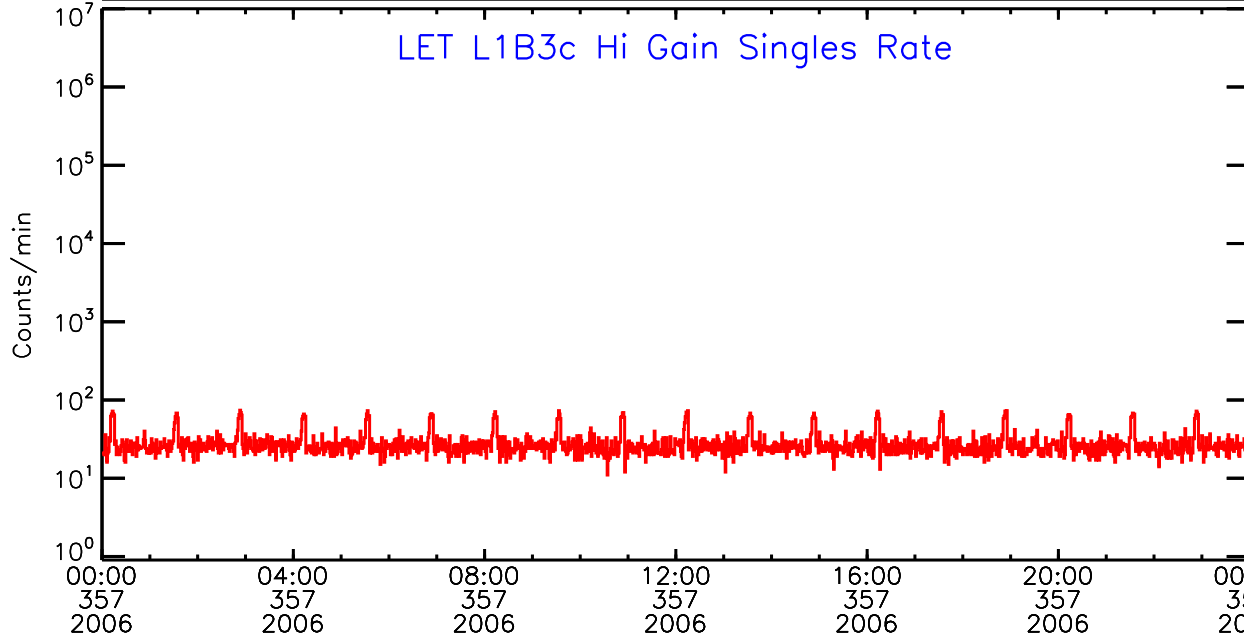

LET ahead Hi-Gain SINGLES RATES Data for 2006-357

Thu Sep 4 13:18:36 2008 ACE Science Center

UTC Day of Year