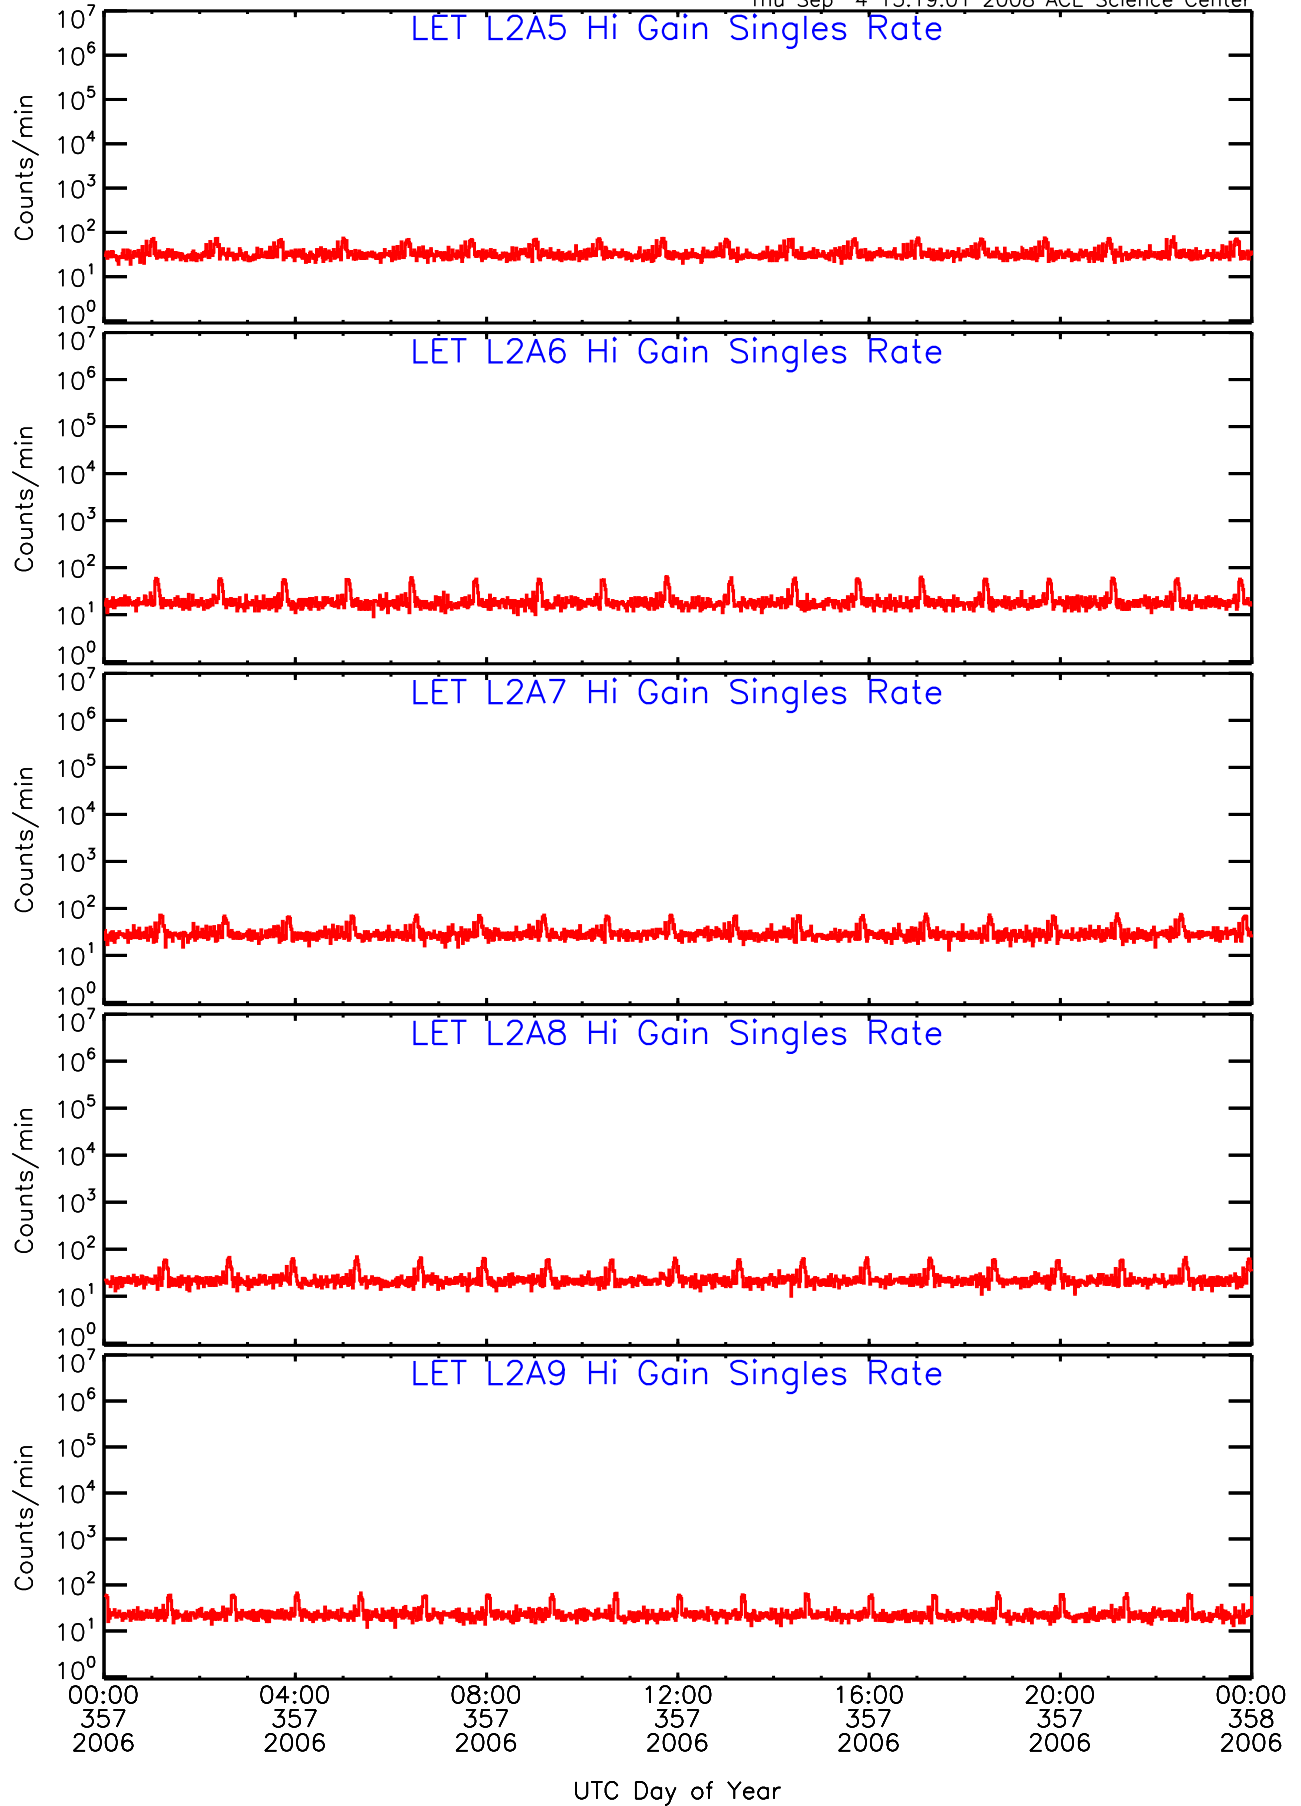

LET ahead Hi-Gain SINGLES RATES Data for 2006-357

Thu Sep 4 13:19:01 2008 ACE Science Center