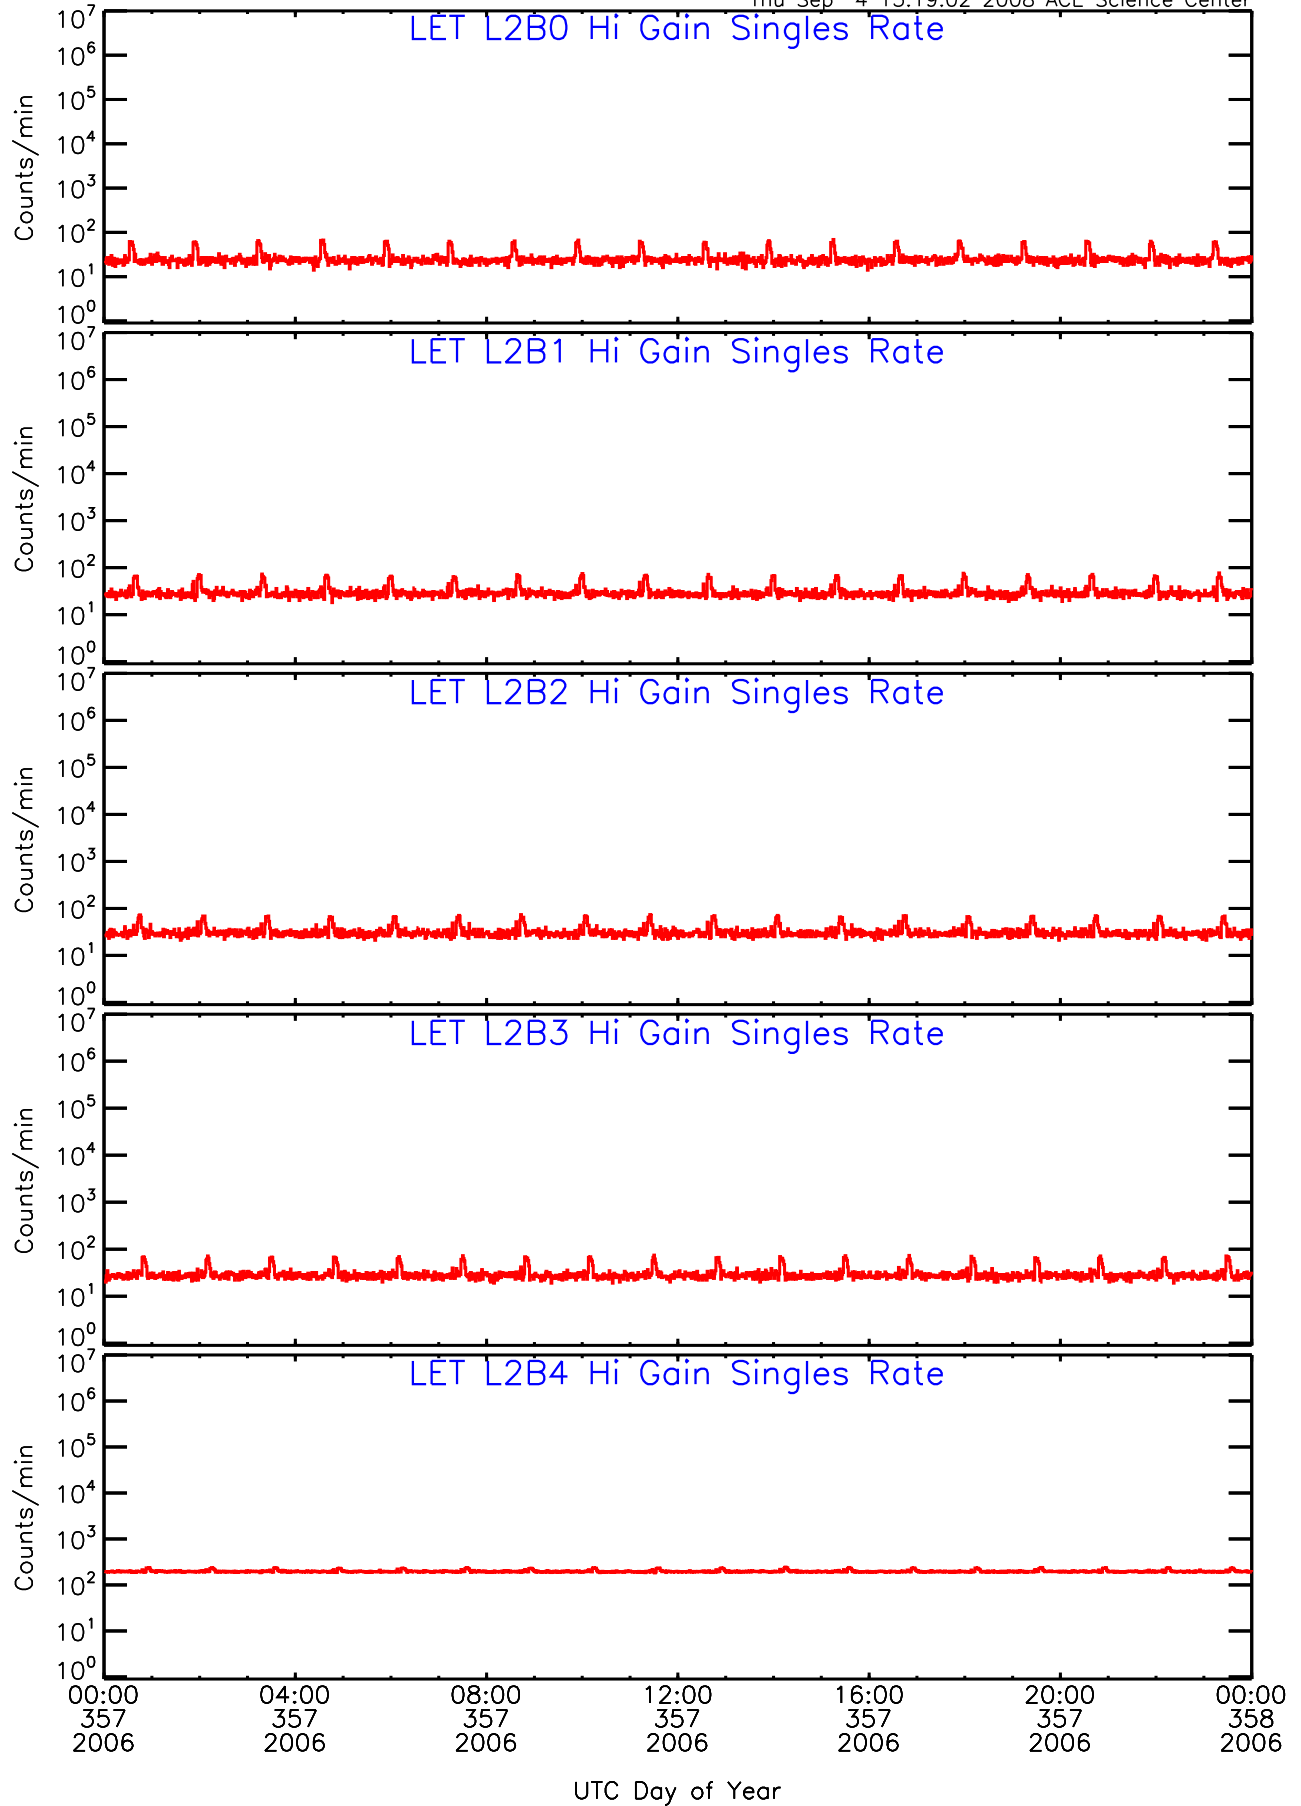

LET ahead Hi-Gain SINGLES RATES Data for 2006-357

Thu Sep 4 13:19:02 2008 ACE Science Center