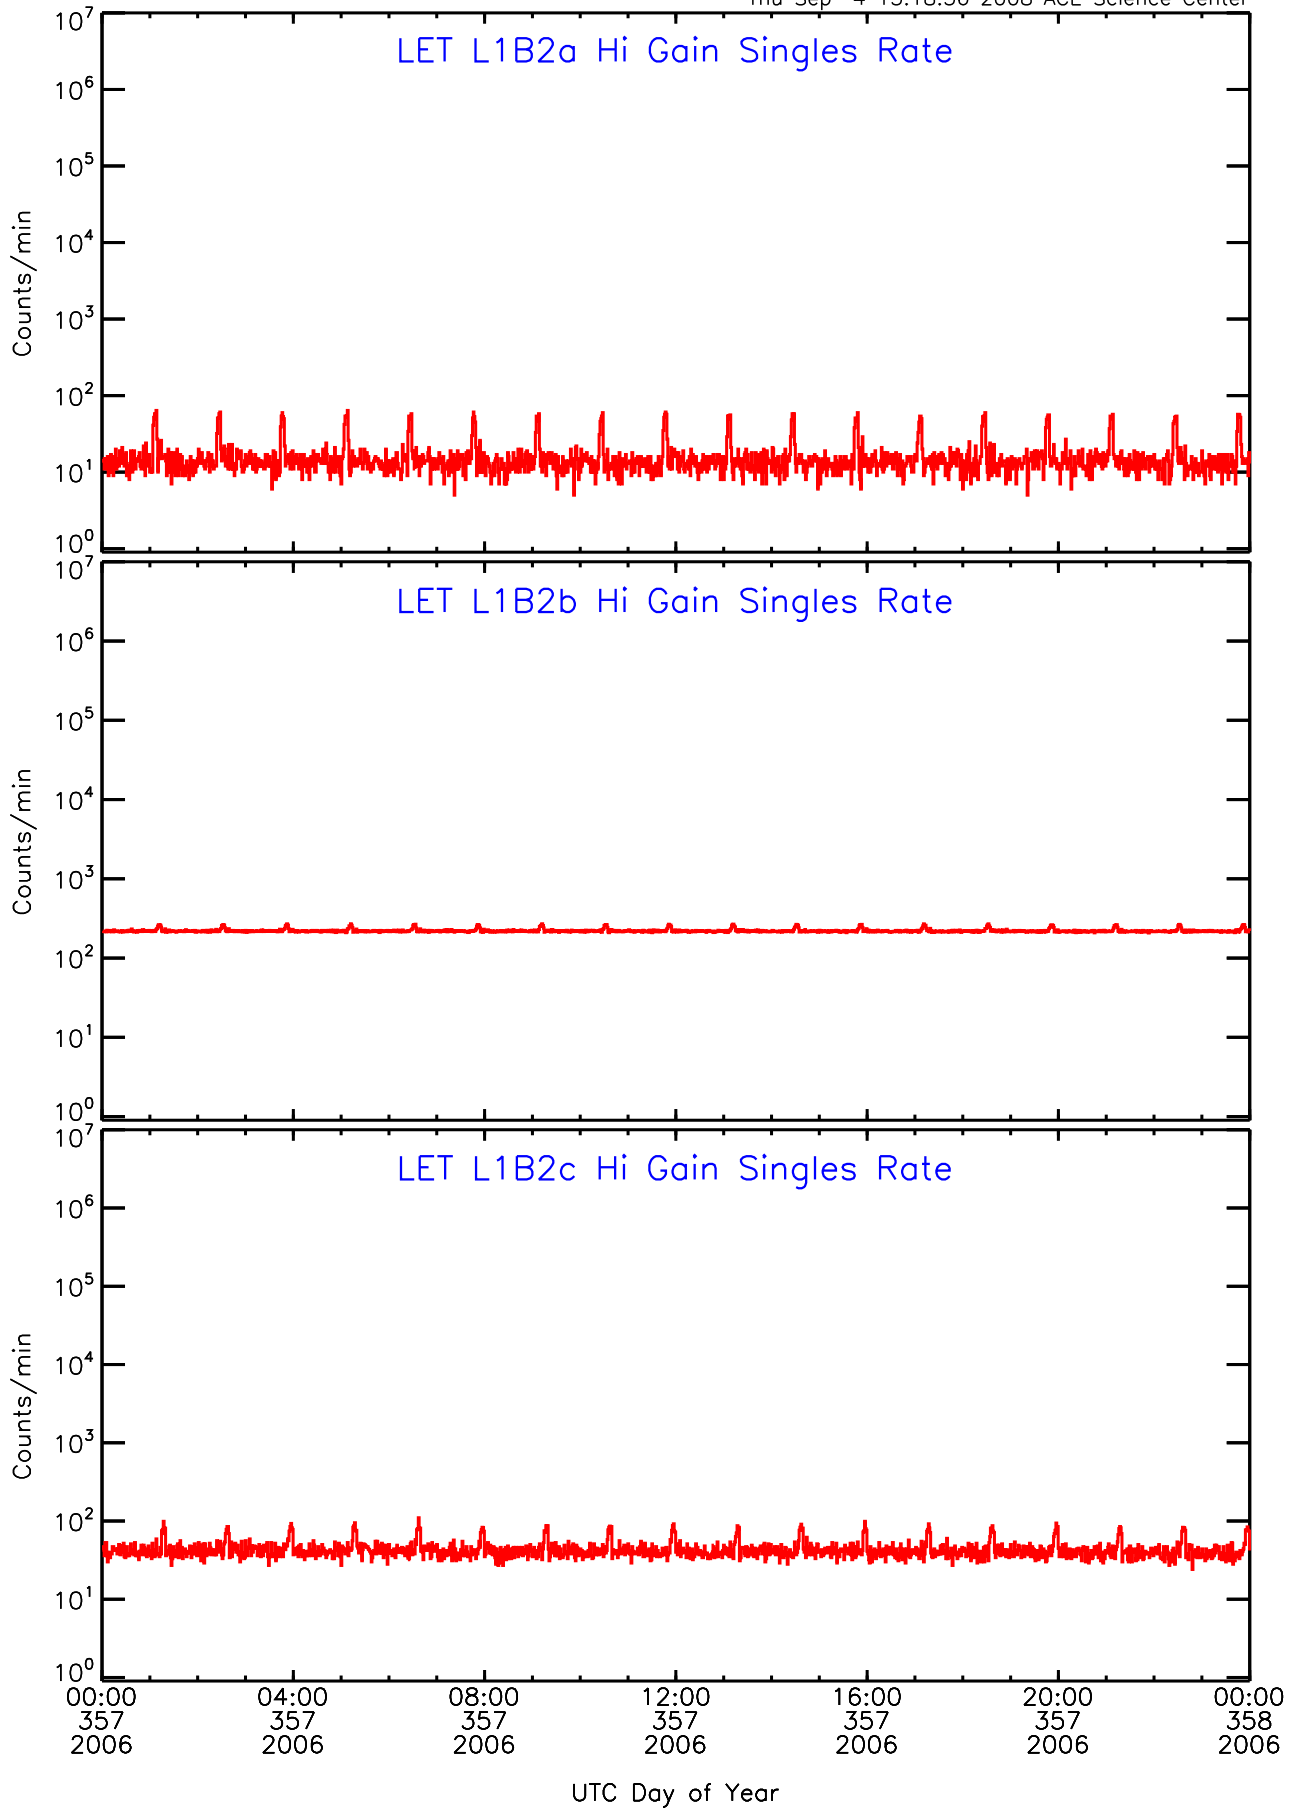

LET ahead Hi-Gain SINGLES RATES Data for 2006-357

Thu Sep 4 13:18:36 2008 ACE Science Center