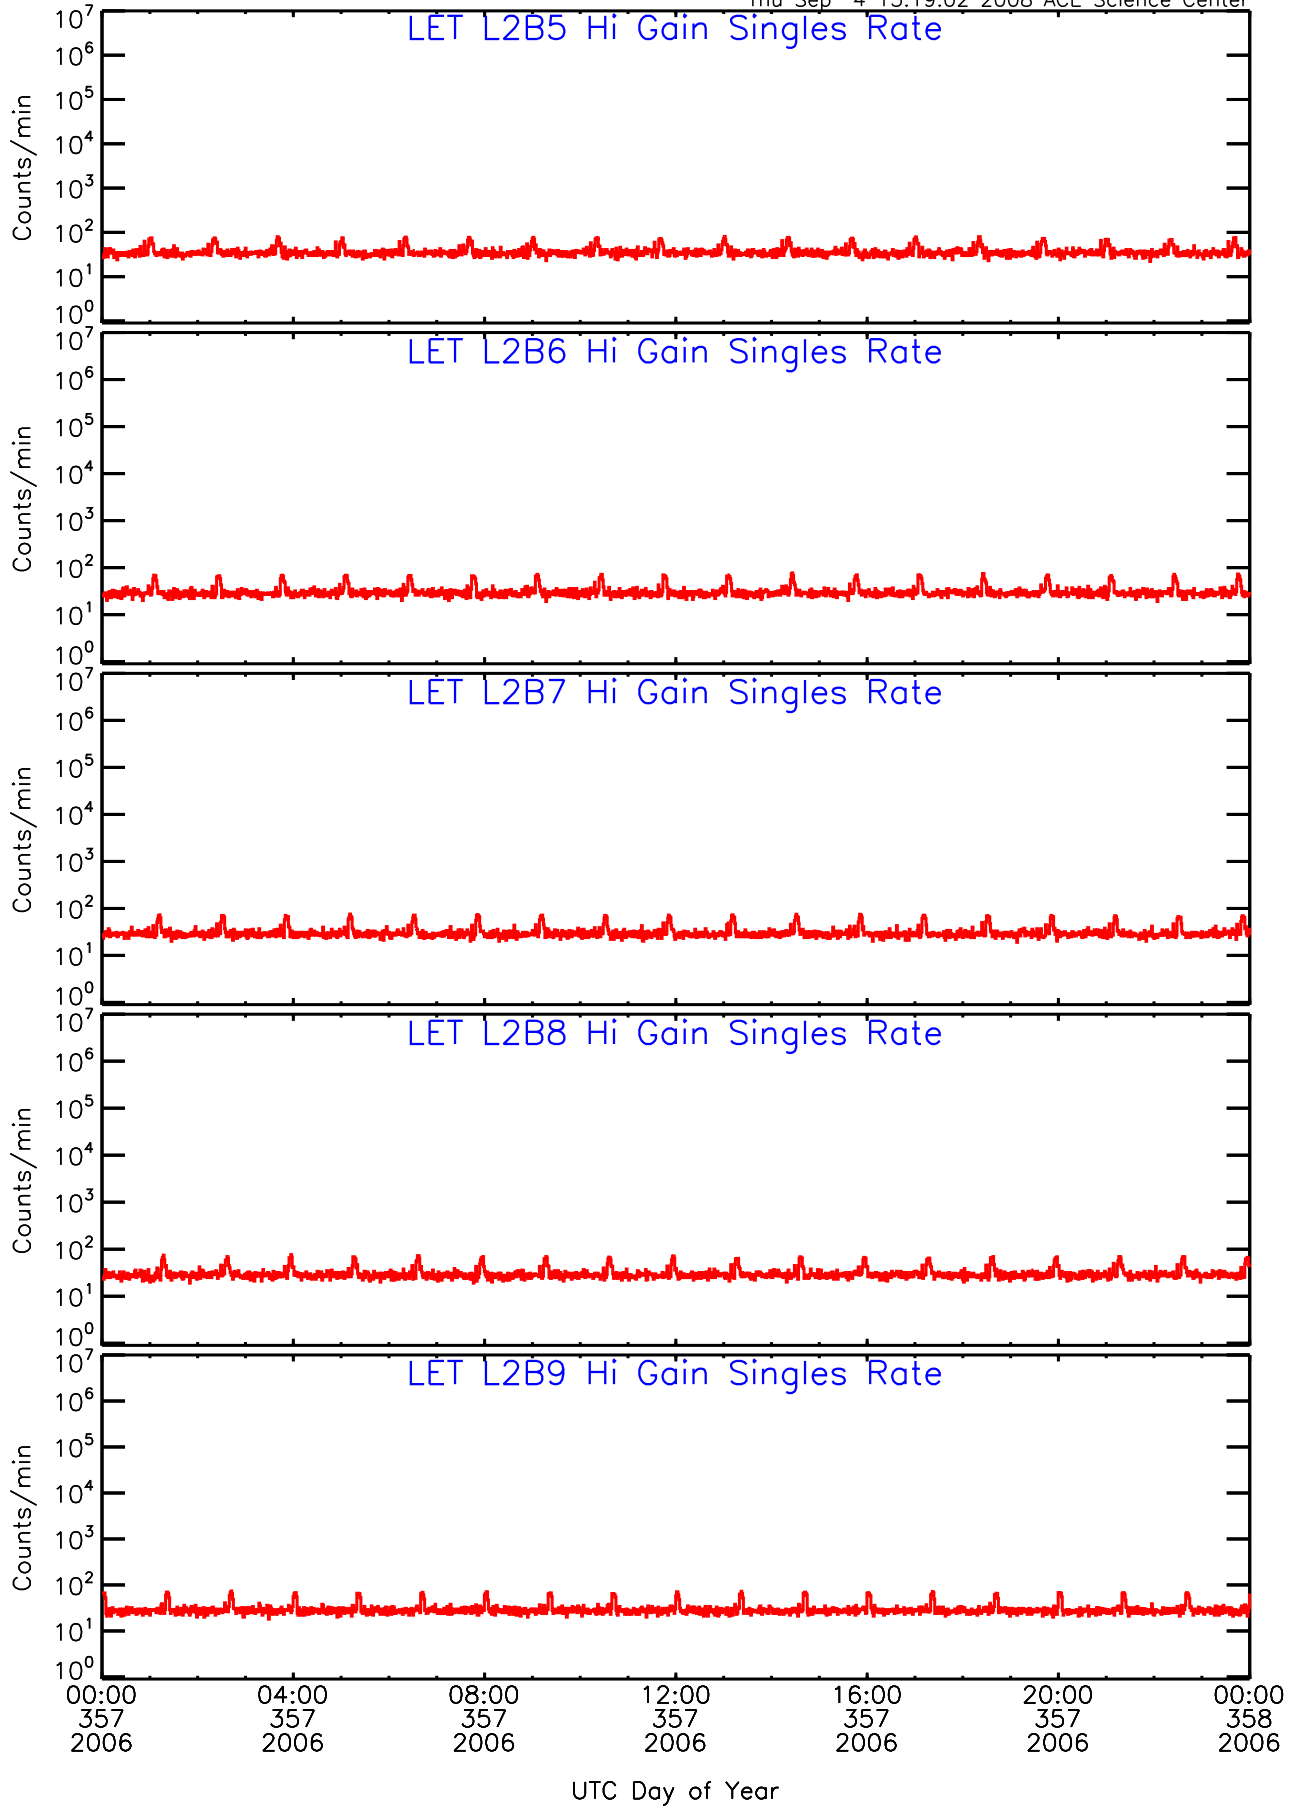

LET ahead Hi-Gain SINGLES RATES Data for 2006-357

Thu Sep 4 13:19:02 2008 ACE Science Center