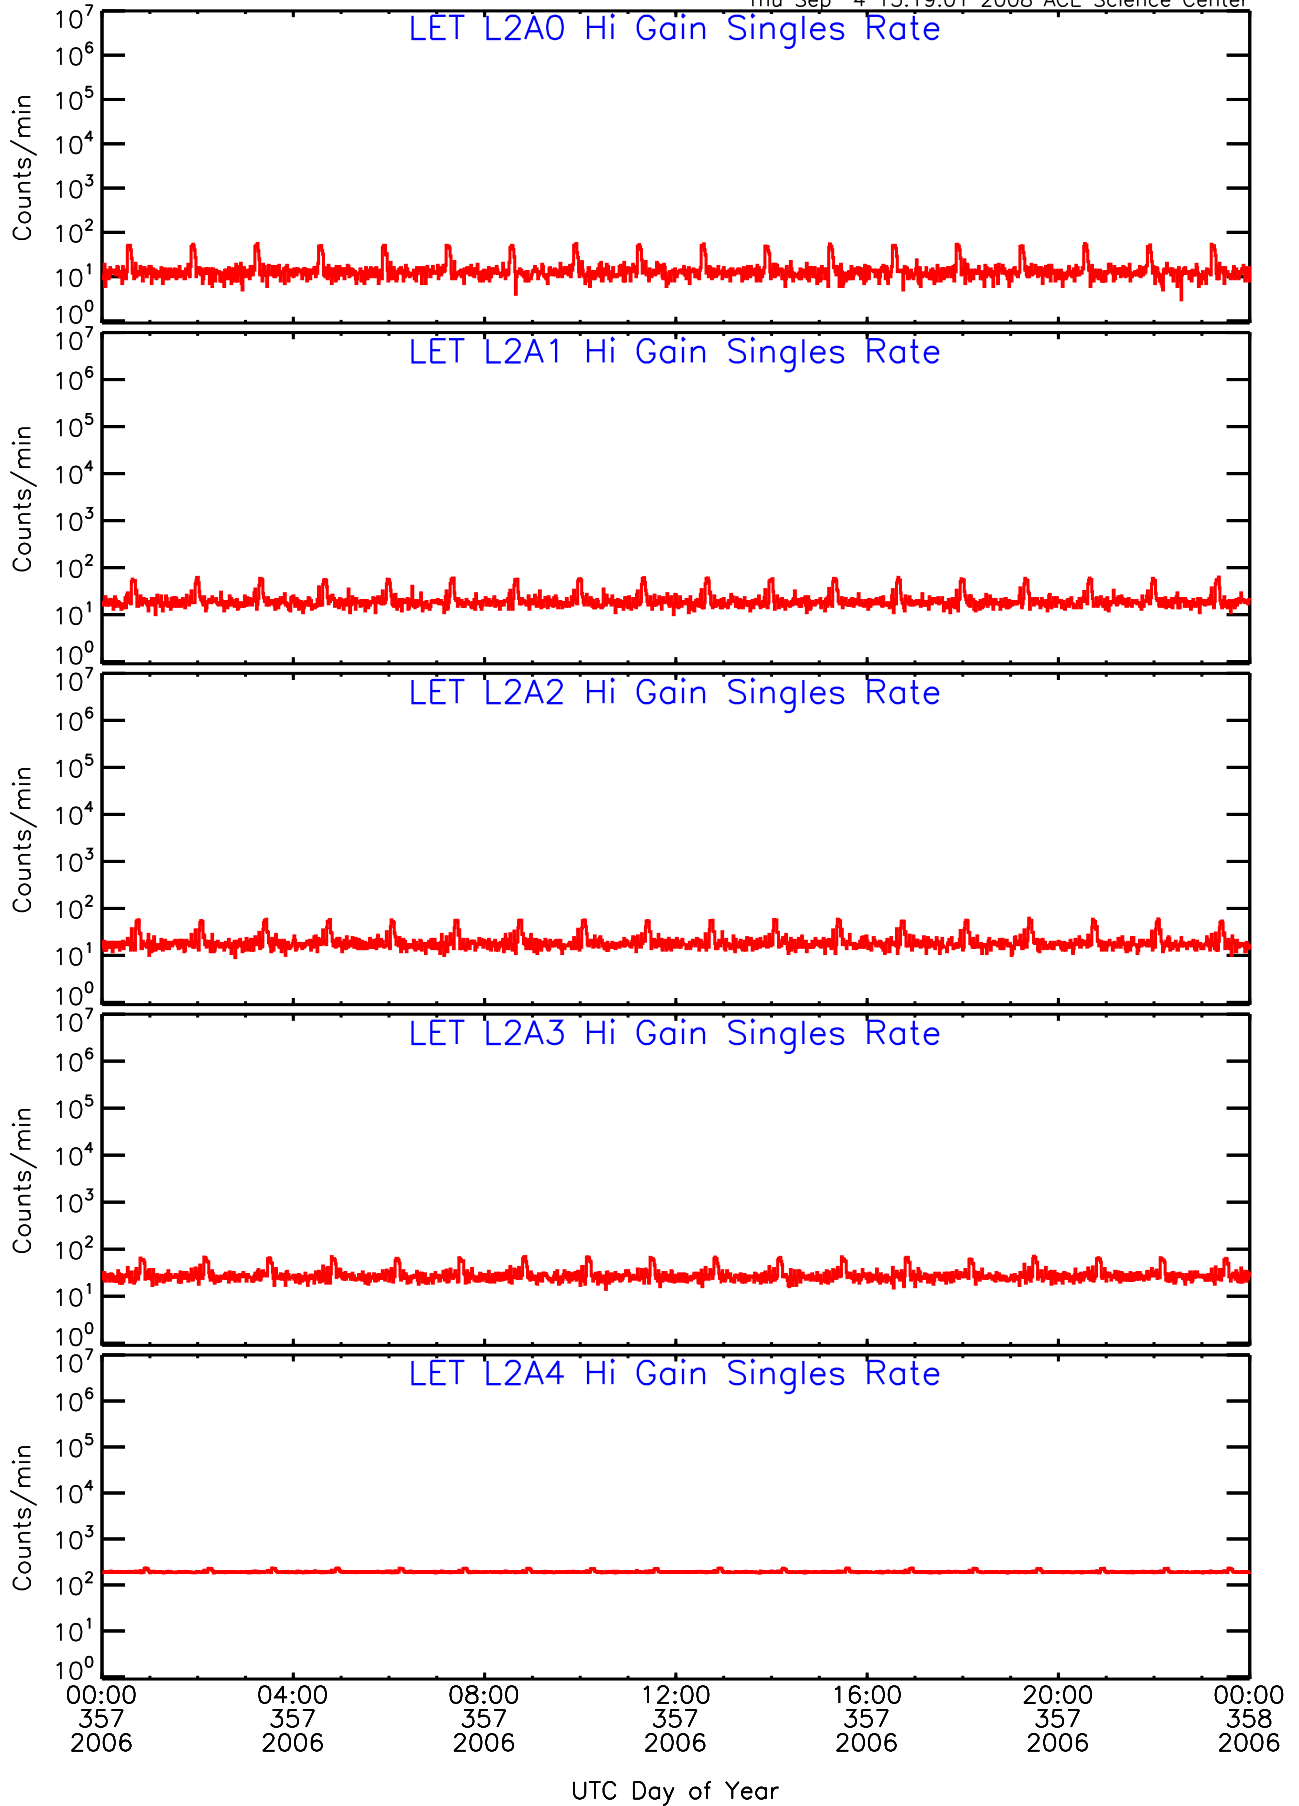

LET ahead Hi-Gain SINGLES RATES Data for 2006-357

Thu Sep 4 13:19:01 2008 ACE Science Center