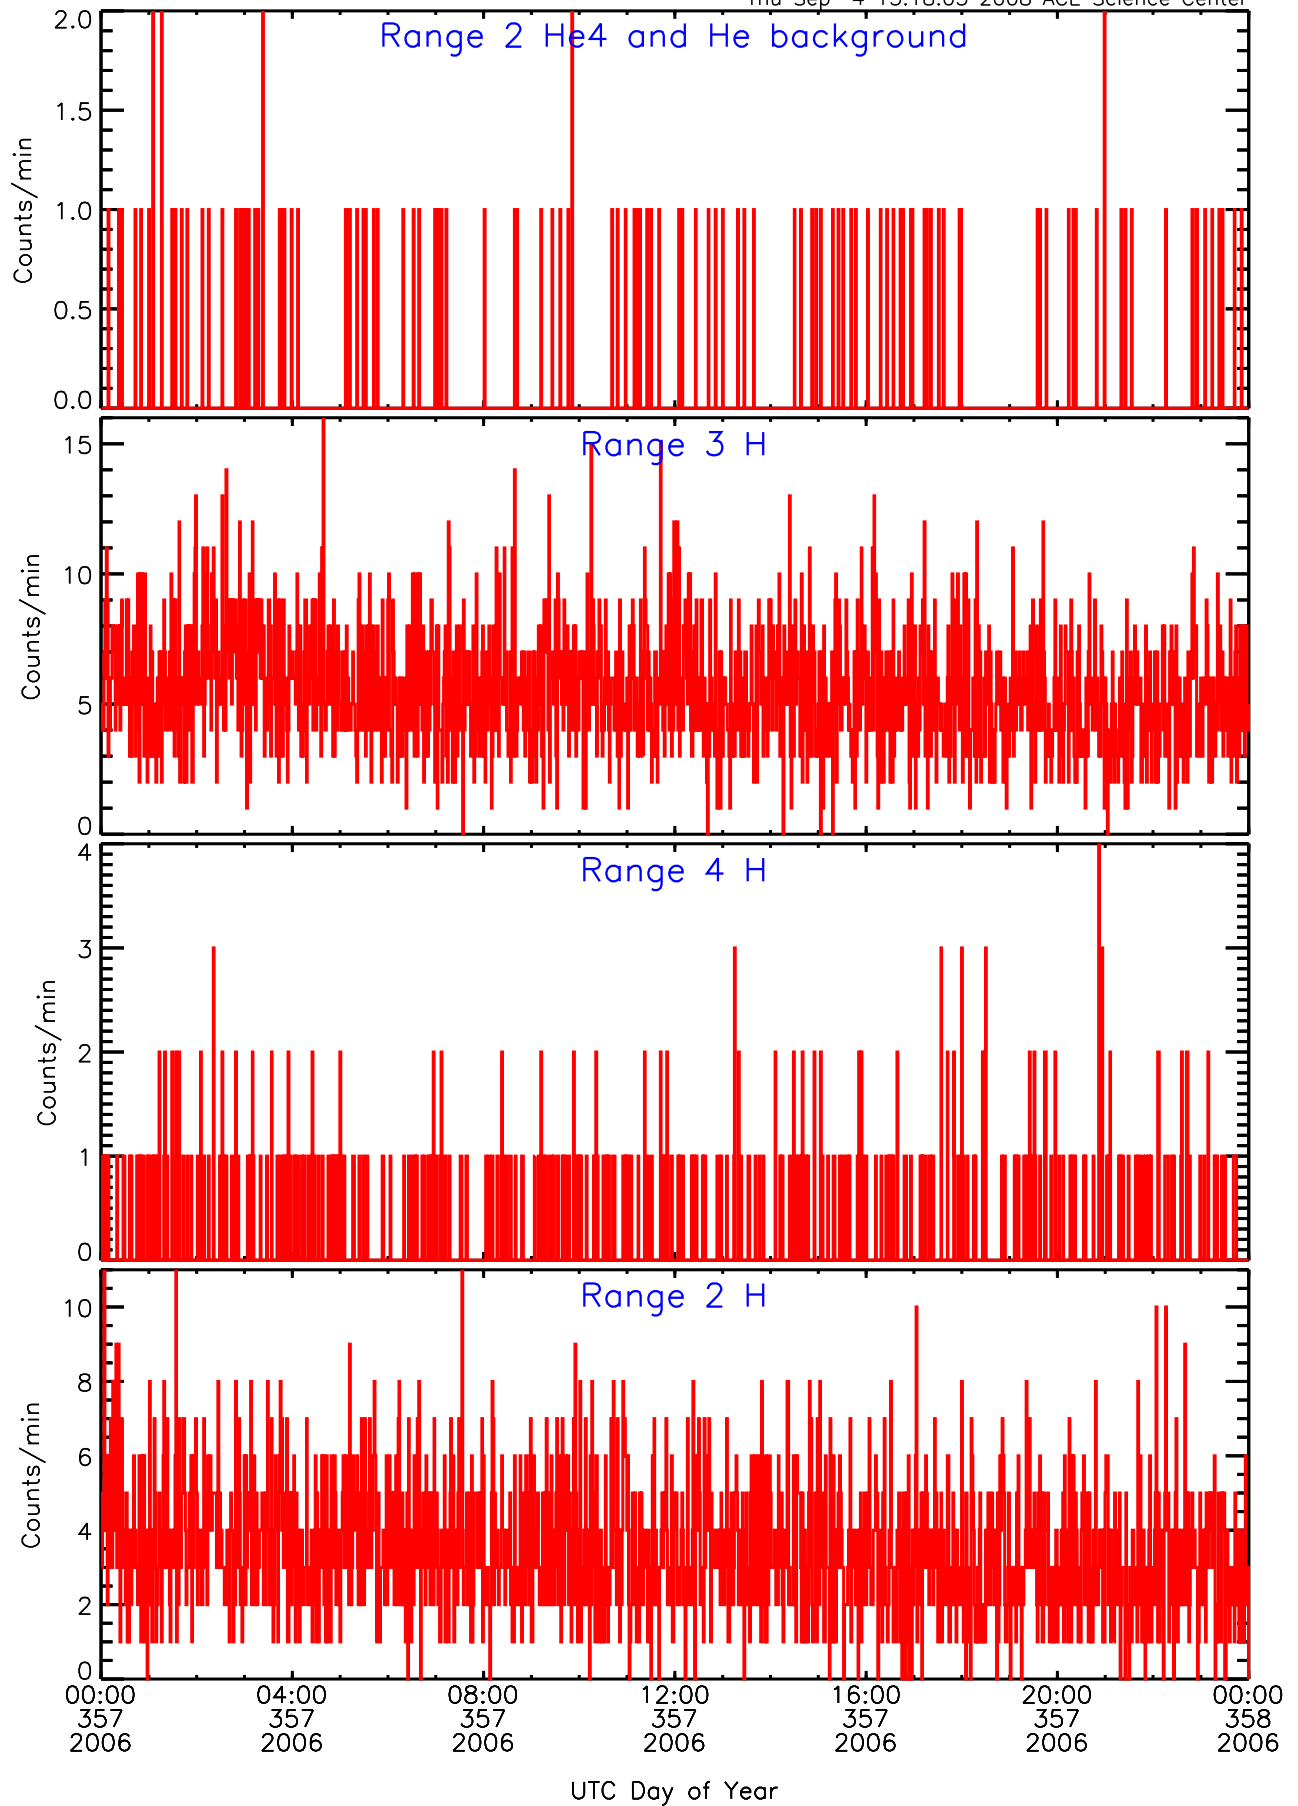

LET ahead BUFRATES Data for 2006-357

Thu Sep 4 13:18:03 2008 ACE Science Center