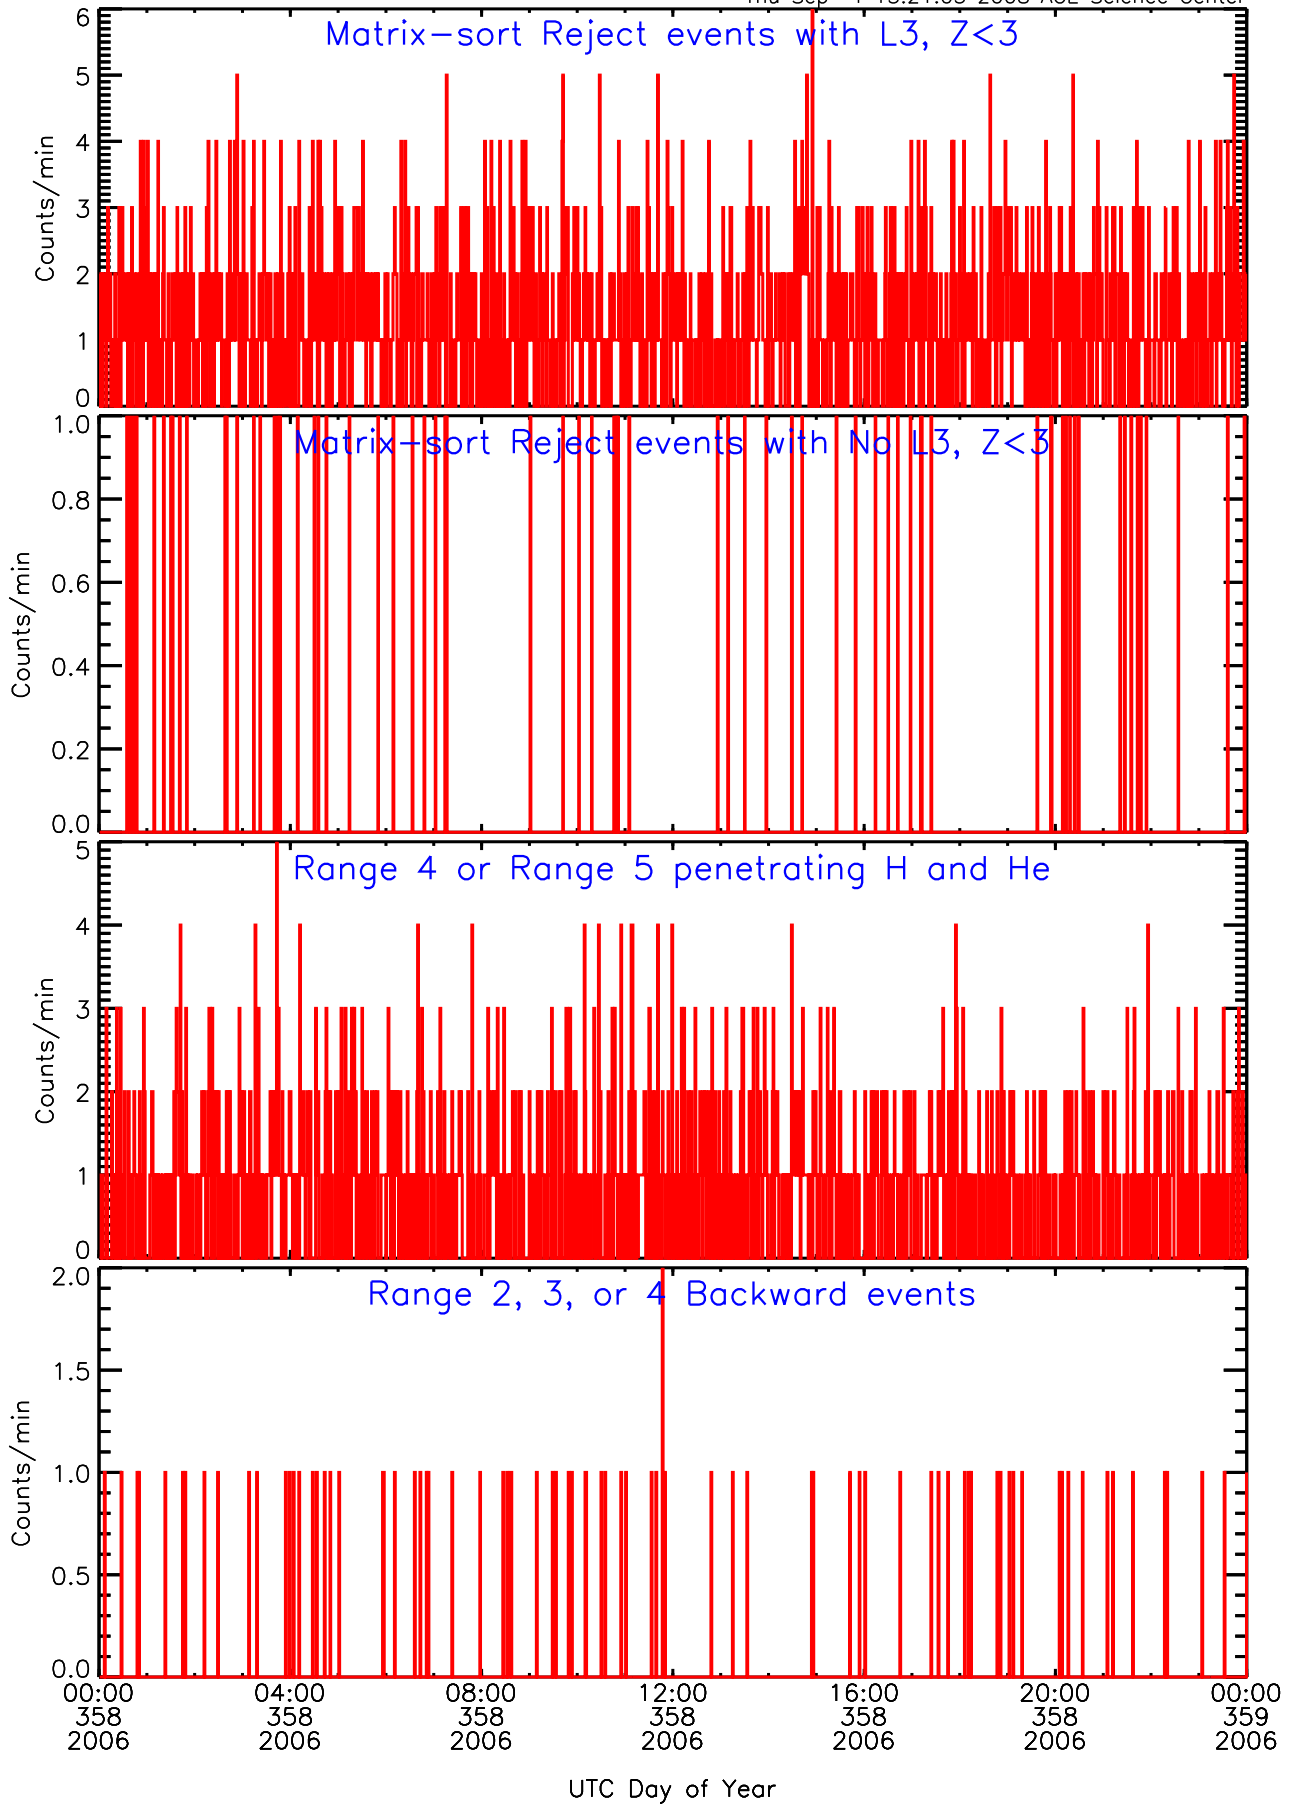

LET ahead BUFRATES Data for 2006-358

Thu Sep 4 13:21:05 2008 ACE Science Center