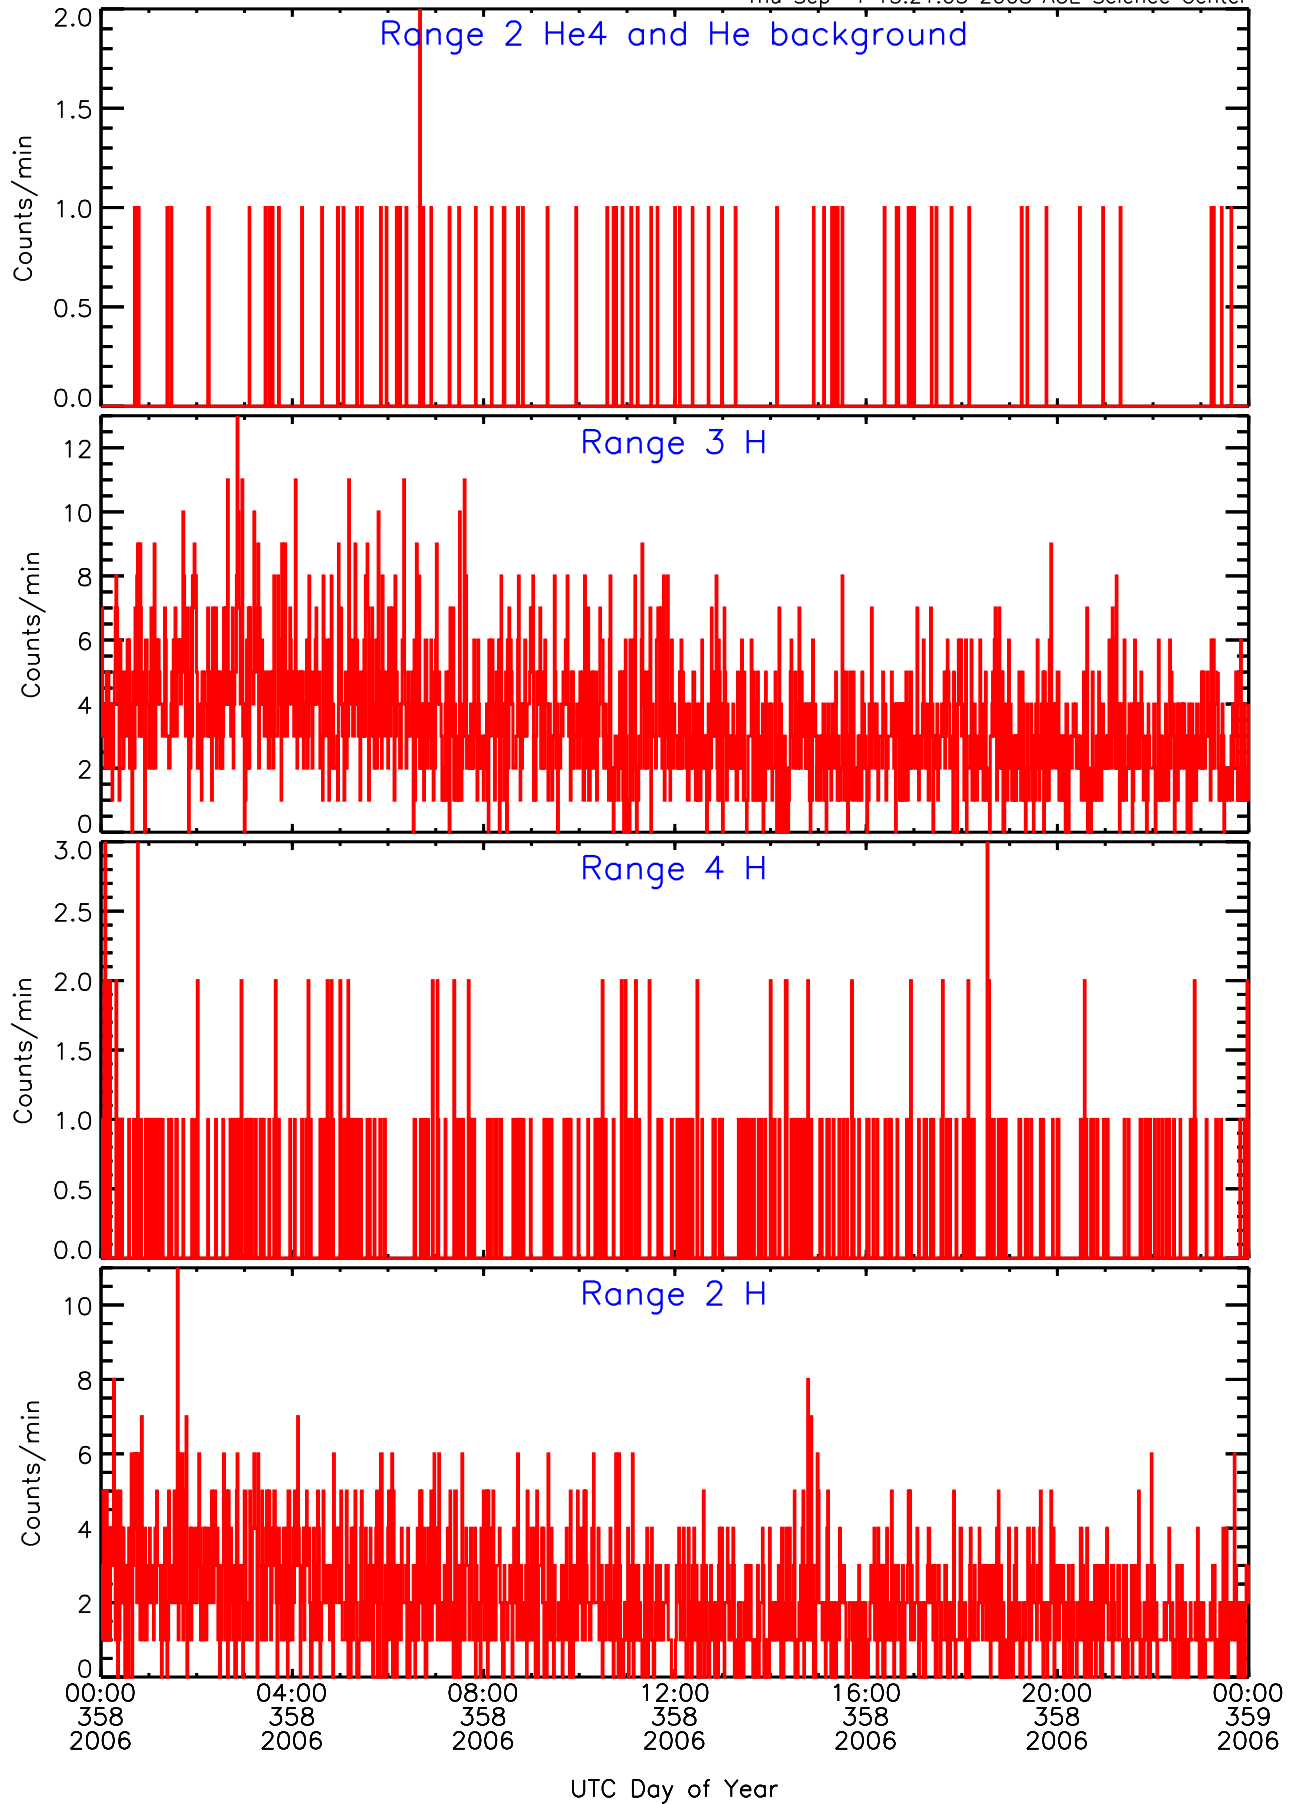

LET ahead BUFRATES Data for 2006-358

Thu Sep 4 13:21:05 2008 ACE Science Center