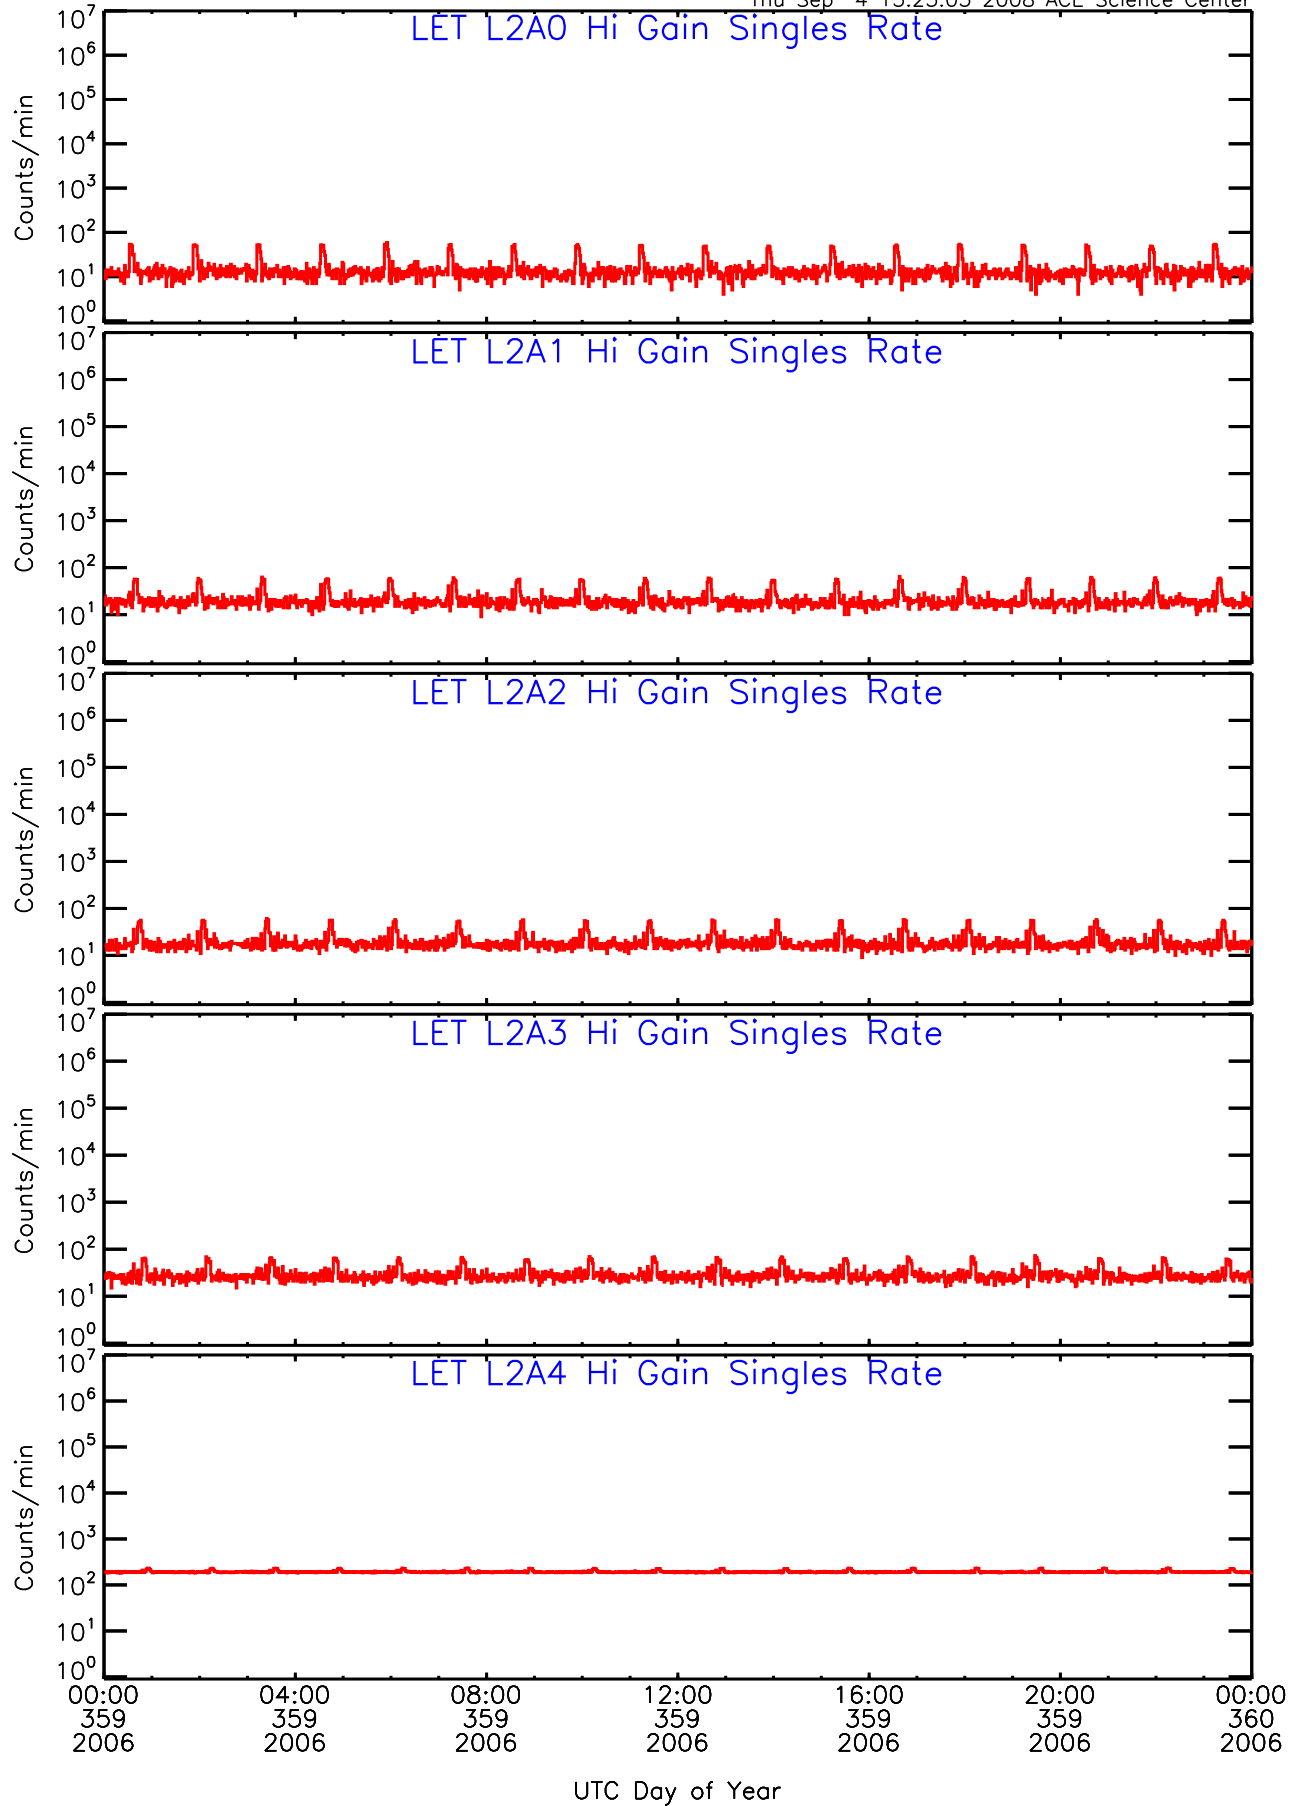

LET ahead Hi-Gain SINGLES RATES Data for 2006-359

Thu Sep 4 13:25:03 2008 ACE Science Center