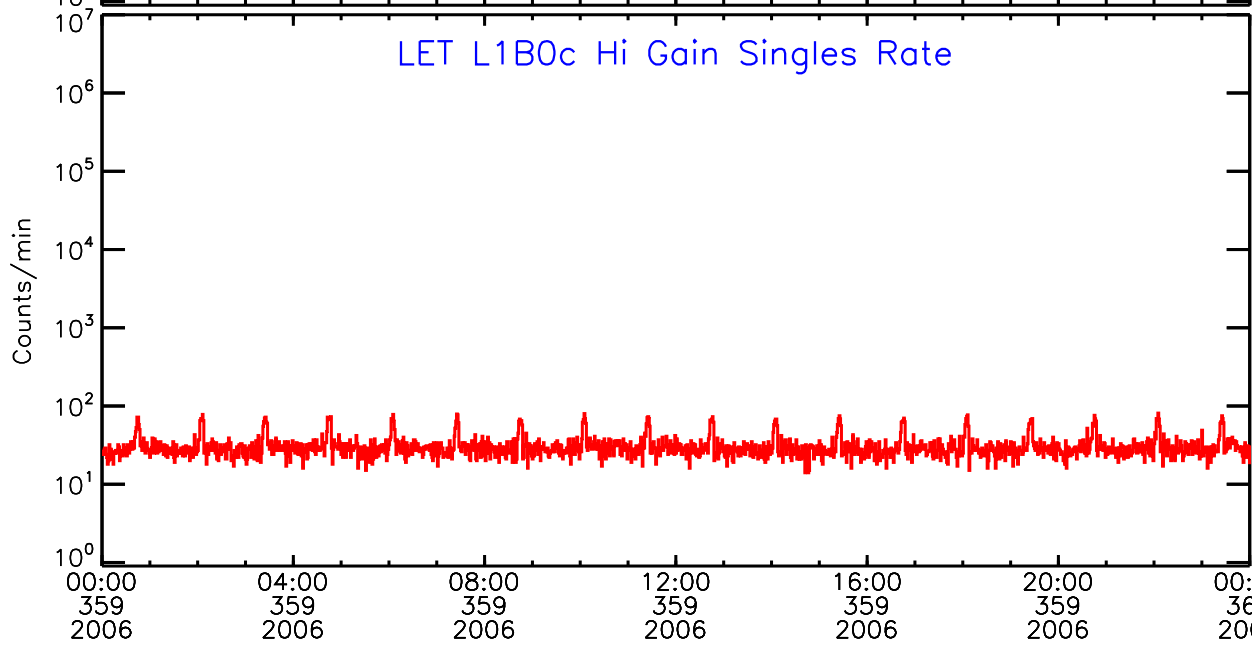

LET ahead Hi-Gain SINGLES RATES Data for 2006-359

Thu Sep 4 13:24:38 2008 ACE Science Center

UTC Day of Year