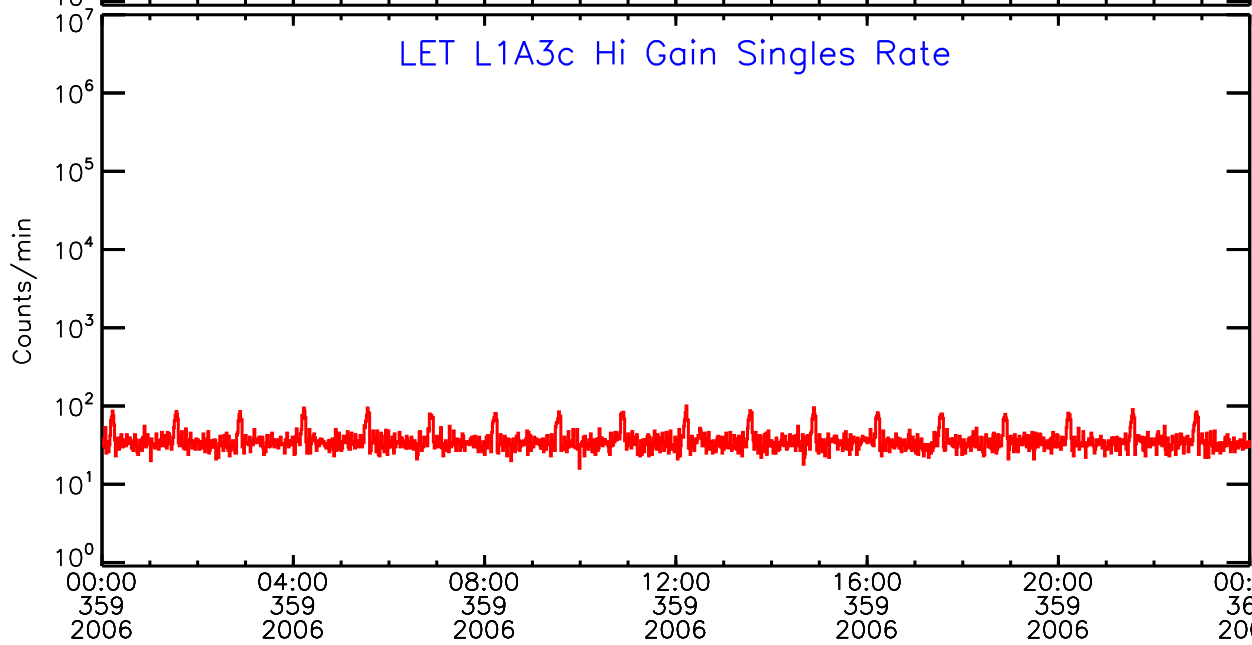

LET ahead Hi-Gain SINGLES RATES Data for 2006-359

Thu Sep 4 13:24:38 2008 ACE Science Center

UTC Day of Year