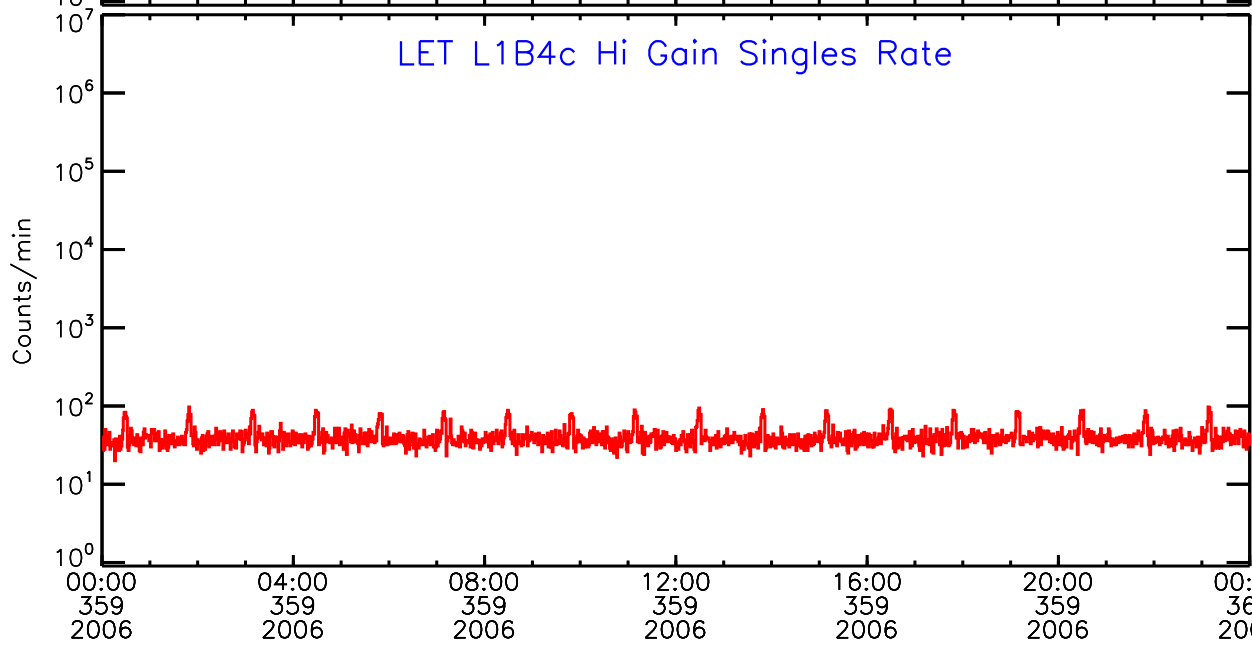

LET ahead Hi-Gain SINGLES RATES Data for 2006-359

Thu Sep 4 13:24:39 2008 ACE Science Center

UTC Day of Year