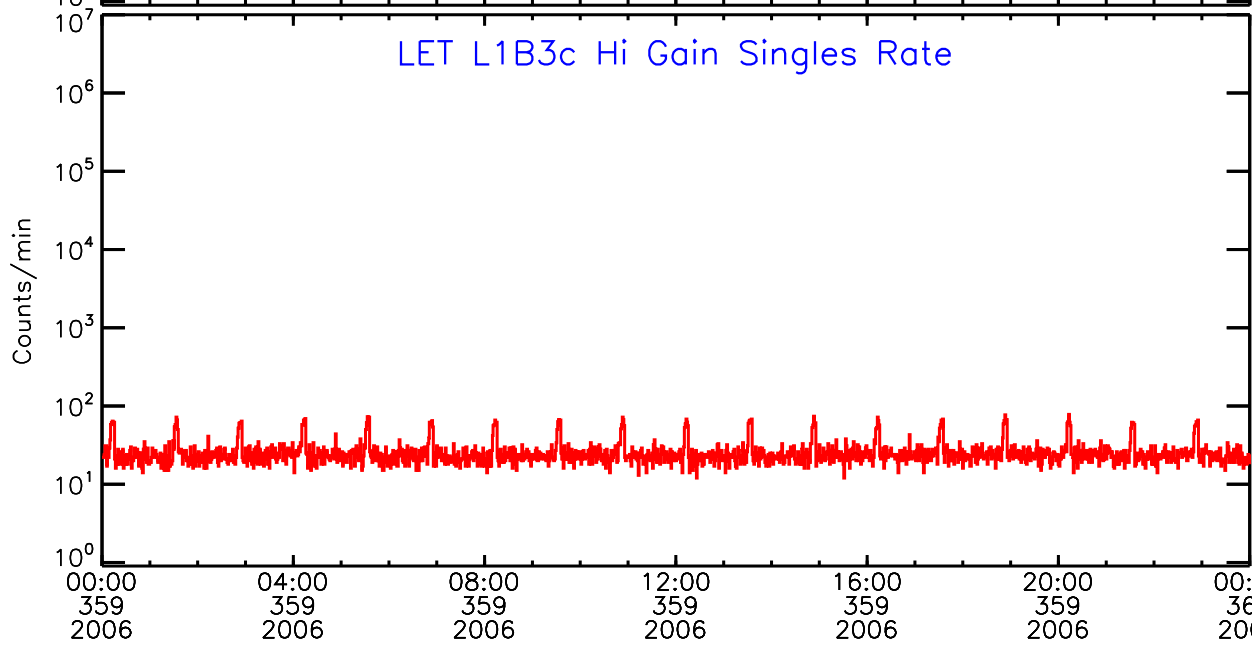

LET ahead Hi-Gain SINGLES RATES Data for 2006-359

Thu Sep 4 13:24:39 2008 ACE Science Center

UTC Day of Year