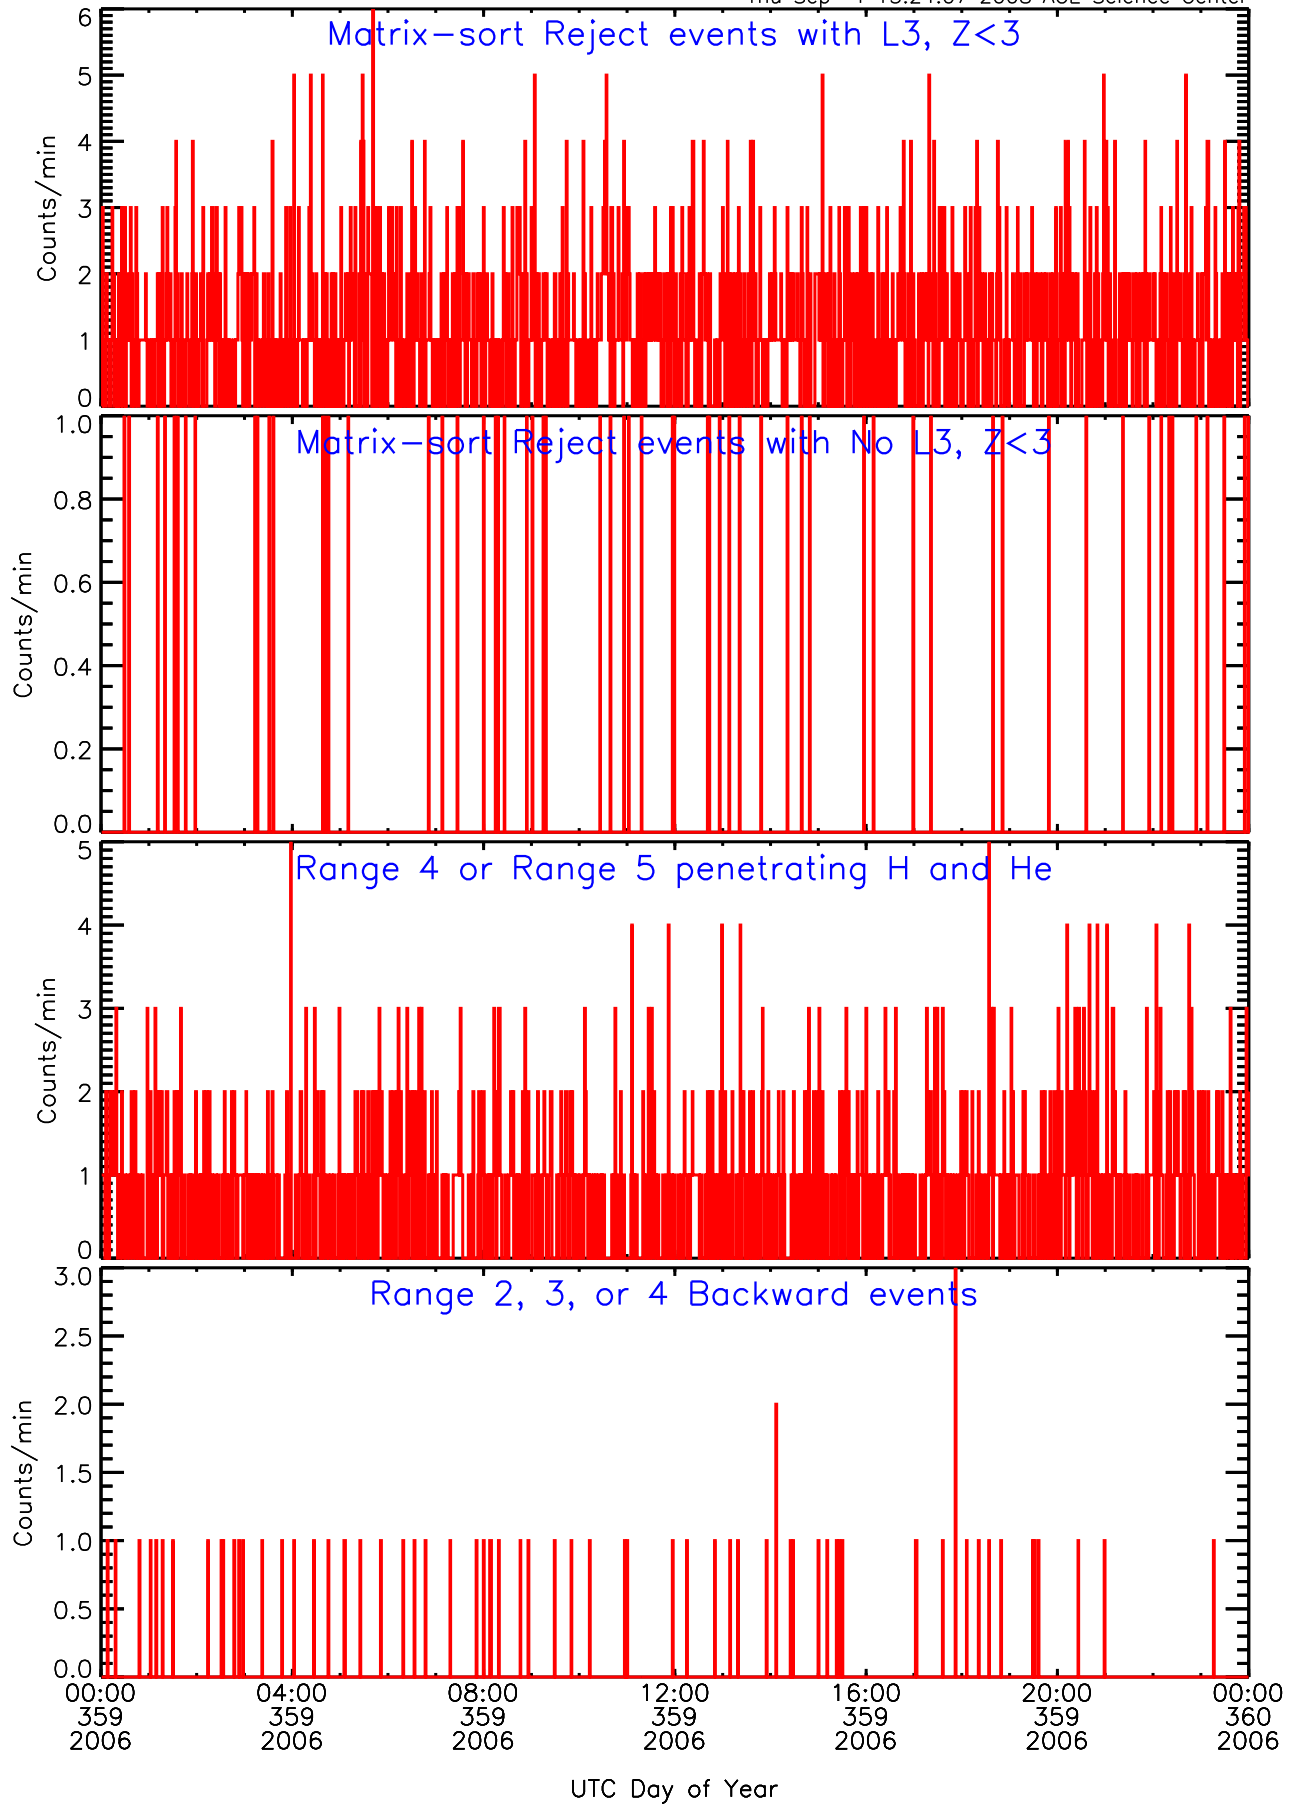

LET ahead Livetime/Trigger Data for 2006-359

Thu Sep 4 13:24:20 2008 ACE Science Center

LET ahead EVPRATES Data for 2006-359

Thu Sep 4 13:23:50 2008 ACE Science Center

LET ahead EVPRATES Data for 2006-359

Thu Sep 4 13:23:50 2008 ACE Science Center

LET ahead EVPRATES Data for 2006-359

Thu Sep 4 13:23:51 2008 ACE Science Center

LET ahead EVPRATES Data for 2006-359

Thu Sep 4 13:23:51 2008 ACE Science Center

LET ahead BUFRATES Data for 2006-359

Thu Sep 4 13:24:05 2008 ACE Science Center

LET ahead BUFRATES Data for 2006-359

Thu Sep 4 13:24:06 2008 ACE Science Center

LET ahead BUFRATES Data for 2006-359

Thu Sep 4 13:24:06 2008 ACE Science Center

LET ahead BUFRATES Data for 2006-359

Thu Sep 4 13:24:06 2008 ACE Science Center

LET ahead BUFRATES Data for 2006-359

Thu Sep 4 13:24:06 2008 ACE Science Center

LET ahead BUFRATES Data for 2006-359

Thu Sep 4 13:24:07 2008 ACE Science Center

LET ahead BUFRATES Data for 2006-359