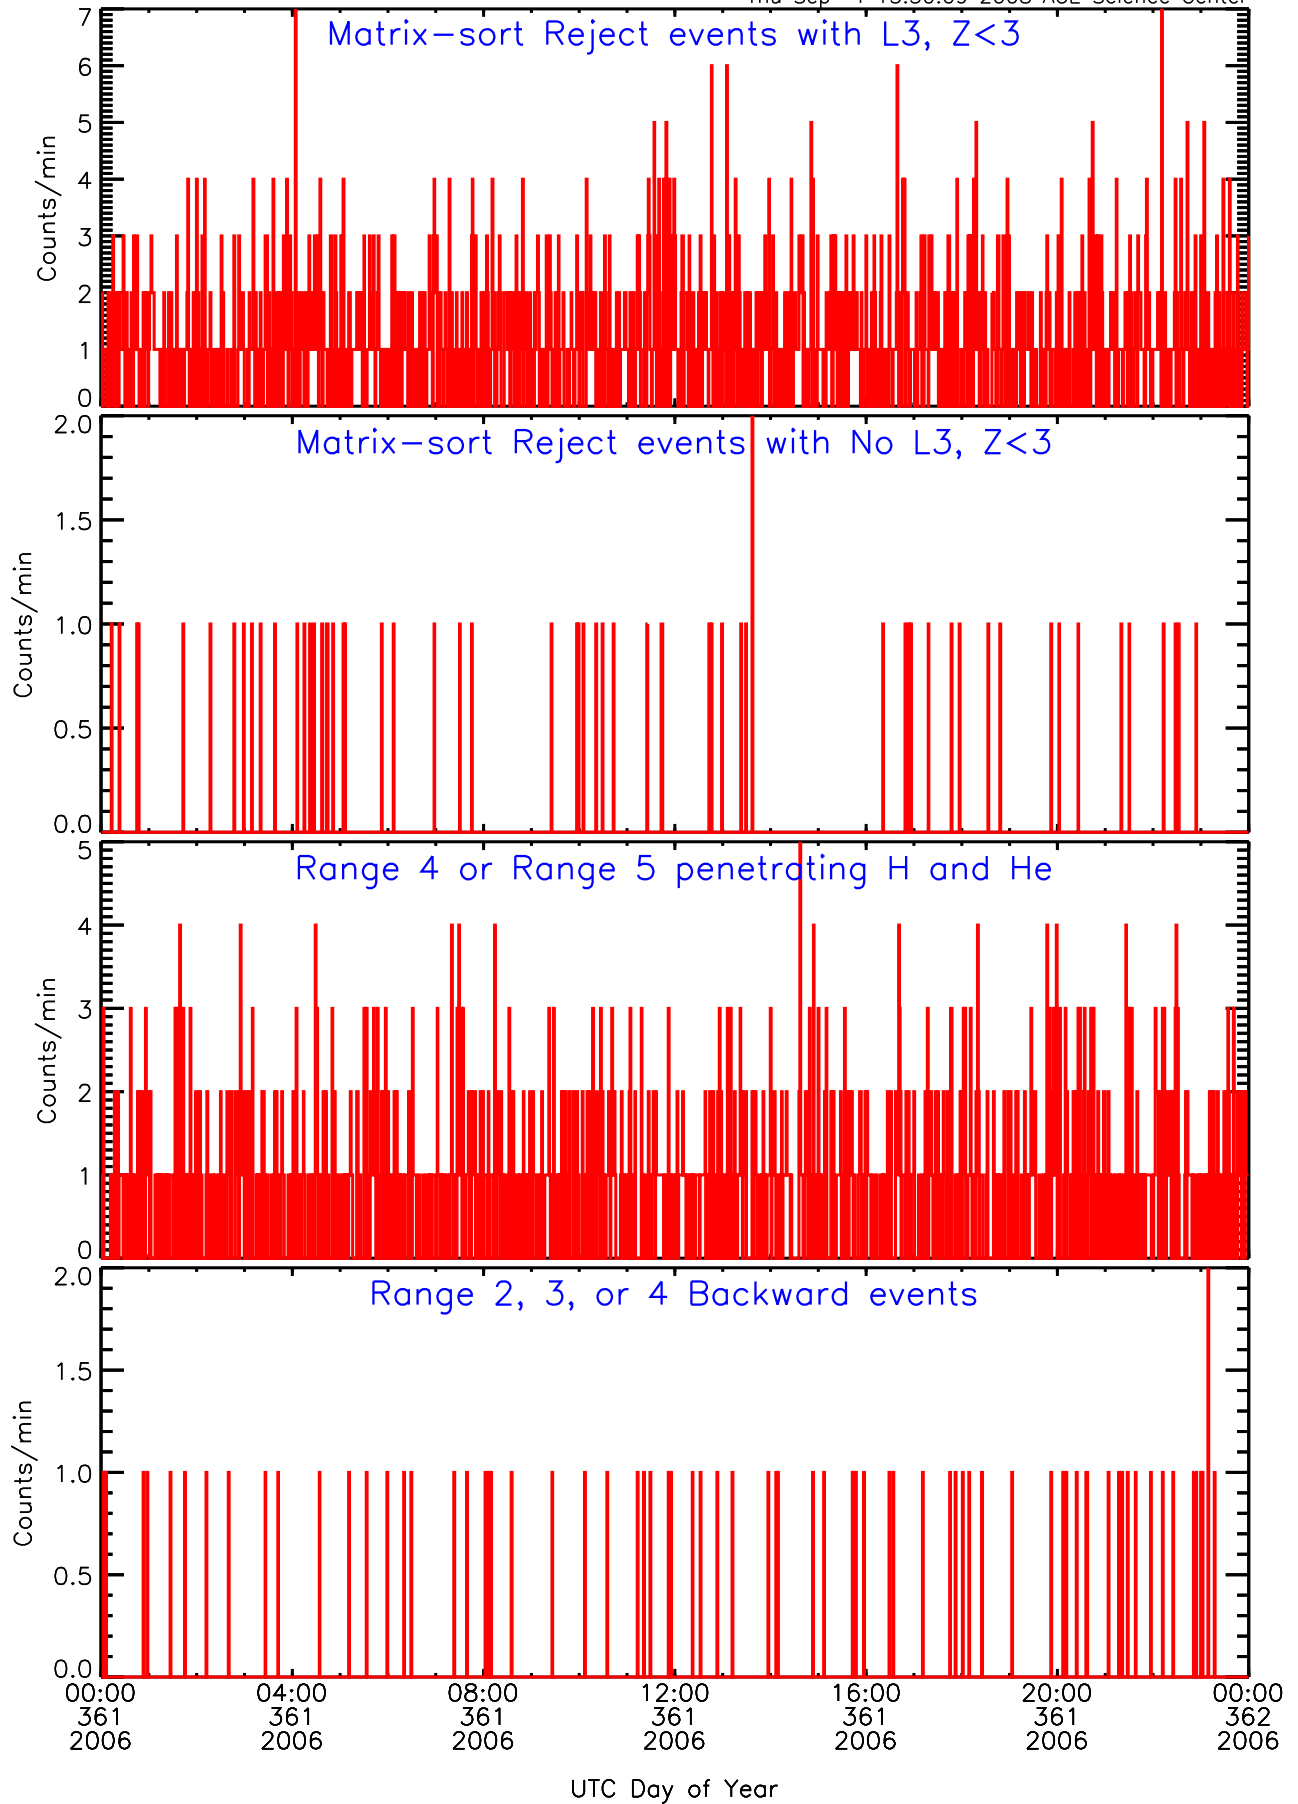

LET ahead Livetime/Trigger Data for 2006-361

Thu Sep 4 13:30:22 2008 ACE Science Center

LET ahead EVPRATES Data for 2006-361

Thu Sep 4 13:29:52 2008 ACE Science Center

LET ahead EVPRATES Data for 2006-361

Thu Sep 4 13:29:52 2008 ACE Science Center

LET ahead EVPRATES Data for 2006-361

Thu Sep 4 13:29:52 2008 ACE Science Center

LET ahead EVPRATES Data for 2006-361

Thu Sep 4 13:29:52 2008 ACE Science Center

LET ahead BUFRATES Data for 2006-361

Thu Sep 4 13:30:07 2008 ACE Science Center

LET ahead BUFRATES Data for 2006-361

Thu Sep 4 13:30:08 2008 ACE Science Center

LET ahead BUFRATES Data for 2006-361

Thu Sep 4 13:30:08 2008 ACE Science Center

LET ahead BUFRATES Data for 2006-361

Thu Sep 4 13:30:08 2008 ACE Science Center

LET ahead BUFRATES Data for 2006-361

Thu Sep 4 13:30:08 2008 ACE Science Center

LET ahead BUFRATES Data for 2006-361

Thu Sep 4 13:30:09 2008 ACE Science Center

LET ahead BUFRATES Data for 2006-361