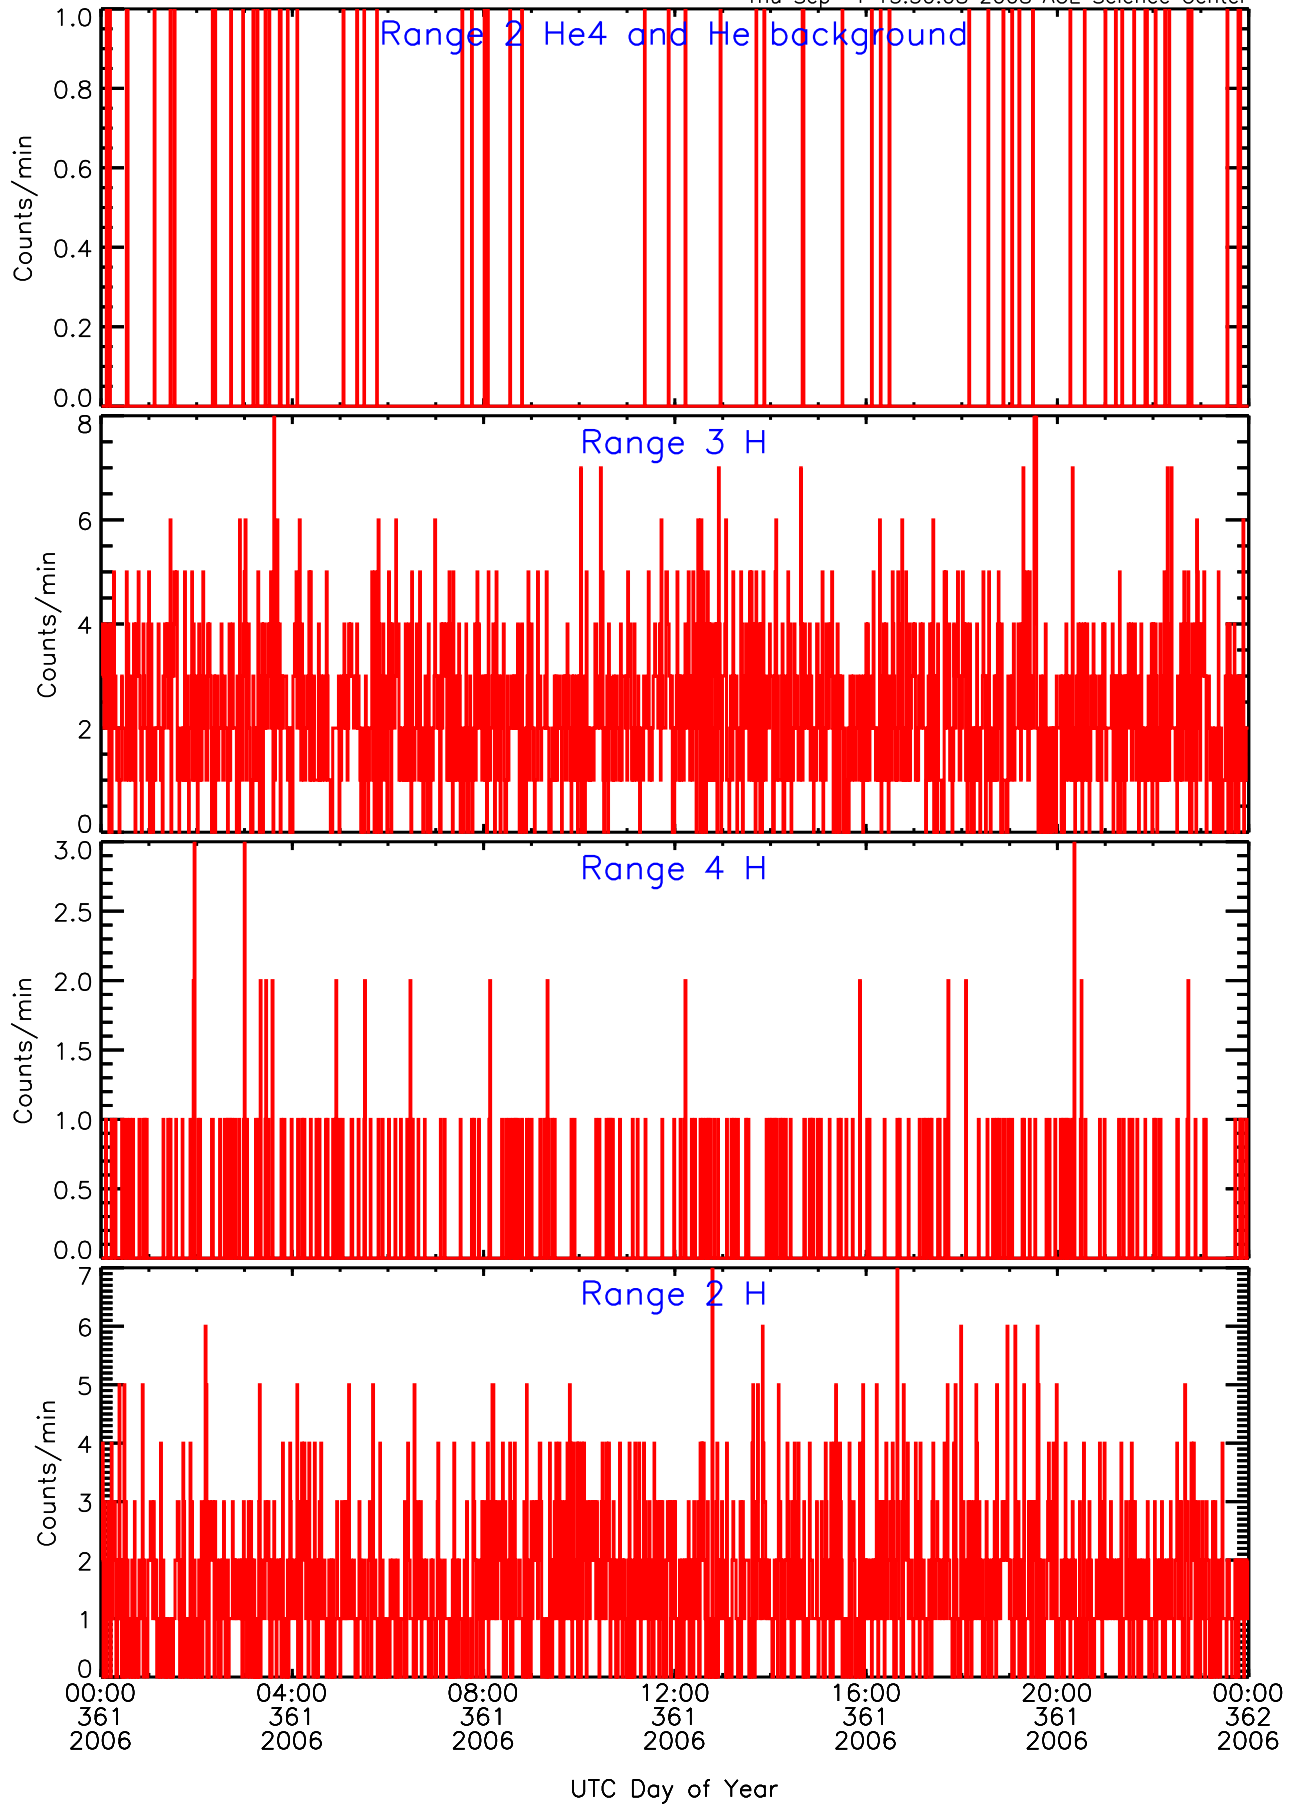

LET ahead Livetime/Trigger Data for 2006-361

Thu Sep 4 13:30:22 2008 ACE Science Center

LET ahead EVPRATES Data for 2006-361

Thu Sep 4 13:29:52 2008 ACE Science Center

LET ahead EVPRATES Data for 2006-361

Thu Sep 4 13:29:52 2008 ACE Science Center

LET ahead EVPRATES Data for 2006-361

Thu Sep 4 13:29:52 2008 ACE Science Center

LET ahead EVPRATES Data for 2006-361

Thu Sep 4 13:29:52 2008 ACE Science Center

LET ahead BUFRATES Data for 2006-361

Thu Sep 4 13:30:07 2008 ACE Science Center

LET ahead BUFRATES Data for 2006-361

Thu Sep 4 13:30:08 2008 ACE Science Center

LET ahead BUFRATES Data for 2006-361

Thu Sep 4 13:30:08 2008 ACE Science Center

LET ahead BUFRATES Data for 2006-361

Thu Sep 4 13:30:08 2008 ACE Science Center

LET ahead BUFRATES Data for 2006-361

Thu Sep 4 13:30:08 2008 ACE Science Center

LET ahead BUFRATES Data for 2006-361

Thu Sep 4 13:30:09 2008 ACE Science Center

LET ahead BUFRATES Data for 2006-361