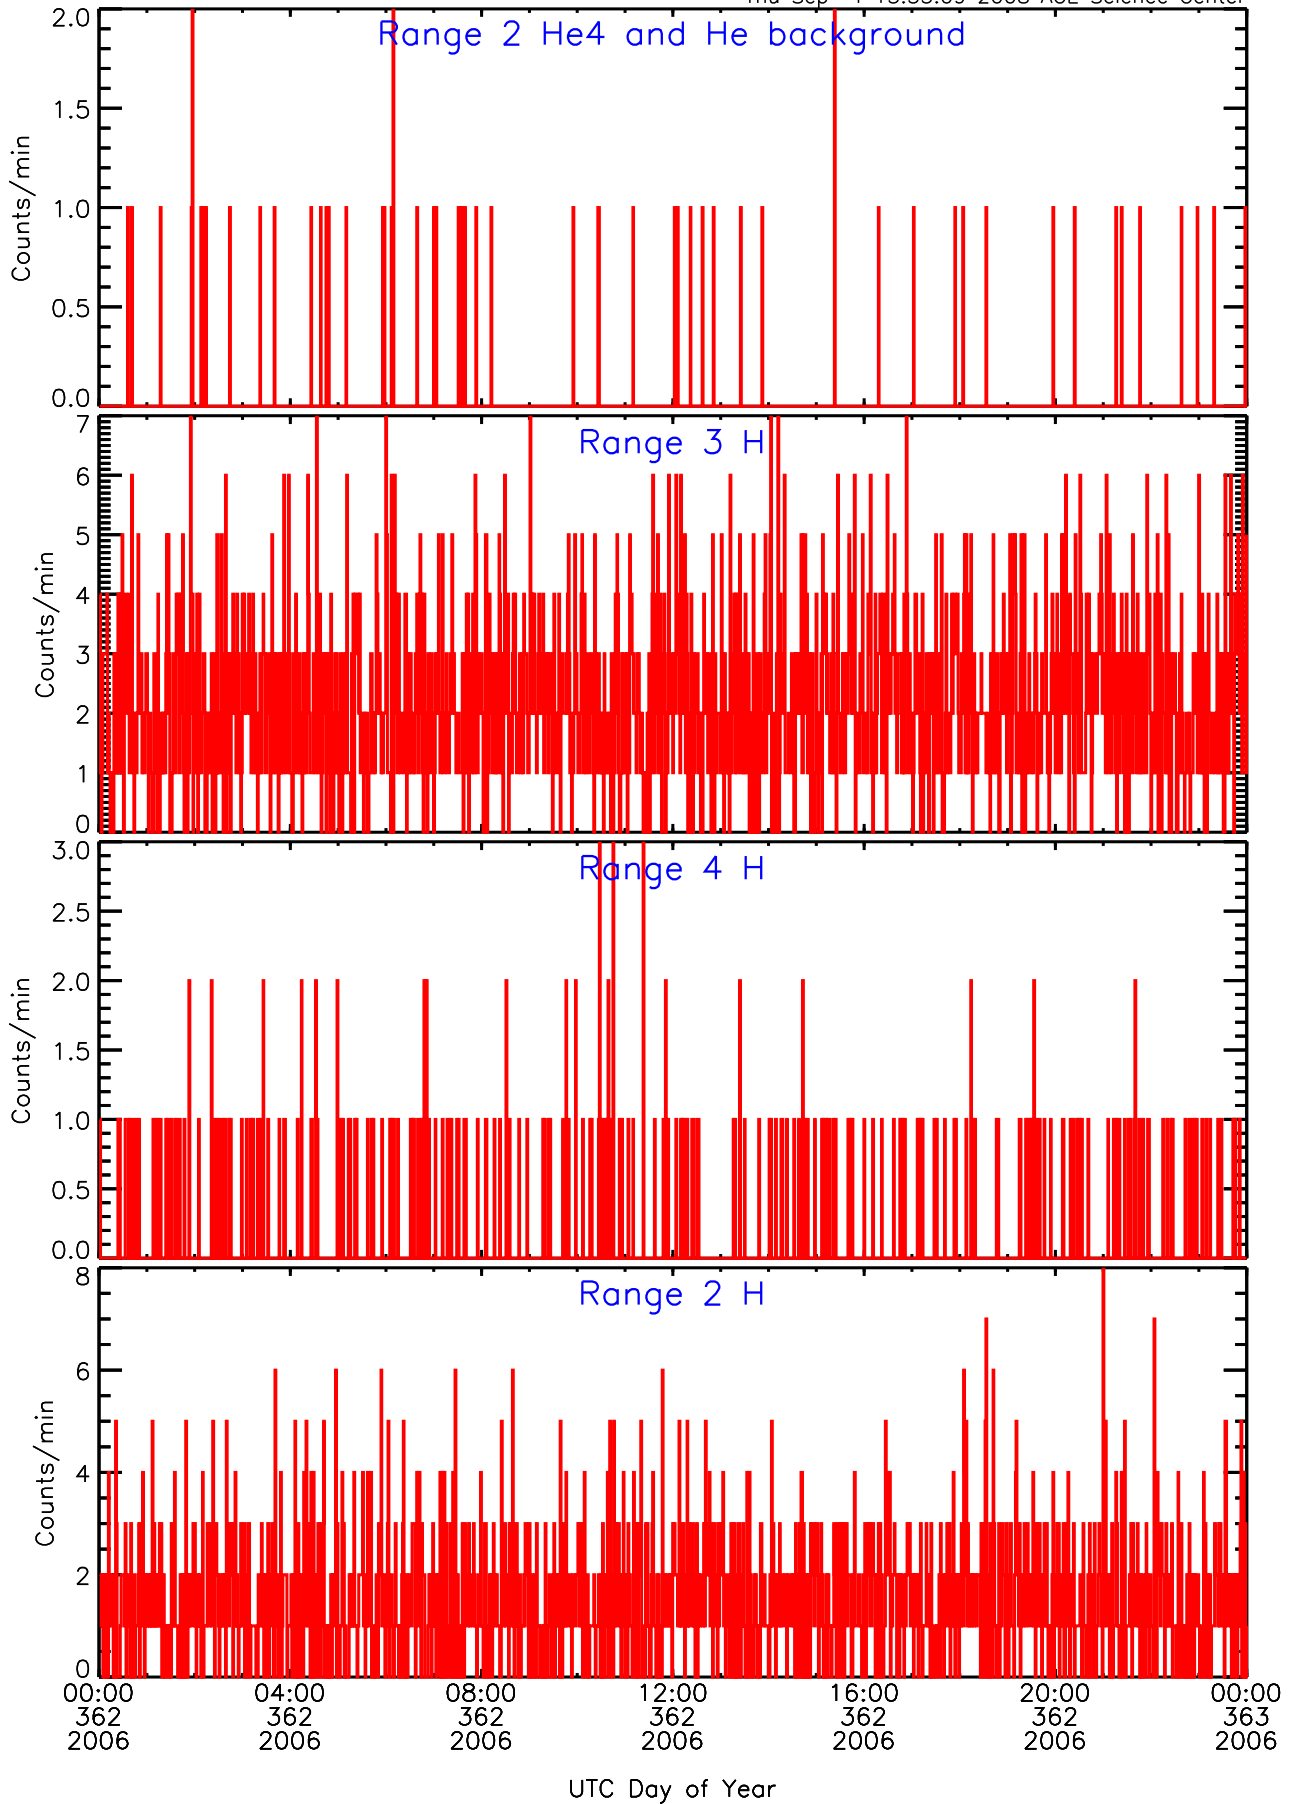

LET ahead Livetime/Trigger Data for 2006-362

Thu Sep 4 13:33:23 2008 ACE Science Center

LET ahead EVPRATES Data for 2006-362

Thu Sep 4 13:32:53 2008 ACE Science Center

LET ahead EVPRATES Data for 2006-362

Thu Sep 4 13:32:53 2008 ACE Science Center

LET ahead EVPRATES Data for 2006-362

Thu Sep 4 13:32:53 2008 ACE Science Center

LET ahead EVPRATES Data for 2006-362

Thu Sep 4 13:32:53 2008 ACE Science Center

LET ahead BUFRATES Data for 2006-362

Thu Sep 4 13:33:08 2008 ACE Science Center

LET ahead BUFRATES Data for 2006-362

Thu Sep 4 13:33:08 2008 ACE Science Center

LET ahead BUFRATES Data for 2006-362

Thu Sep 4 13:33:09 2008 ACE Science Center

LET ahead BUFRATES Data for 2006-362

Thu Sep 4 13:33:09 2008 ACE Science Center

LET ahead BUFRATES Data for 2006-362

Thu Sep 4 13:33:09 2008 ACE Science Center

LET ahead BUFRATES Data for 2006-362

Thu Sep 4 13:33:09 2008 ACE Science Center

LET ahead BUFRATES Data for 2006-362