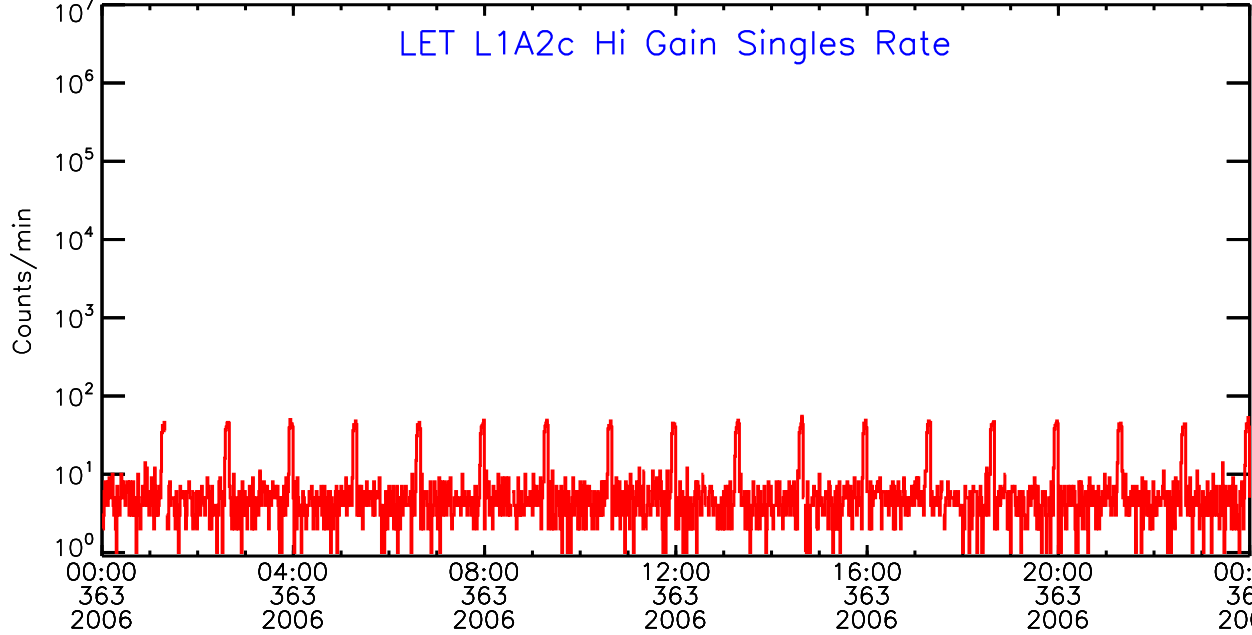

Thu Sep 4 13:36:41 2008 ACE Science Center

00:00 04:00 08:00 12:00 16:00 20:00 00:00
363 363 363 363 363 363 364
2006 2006 2006 2006 2006 2006 2006

UTC Day of Year

LET ahead Hi-Gain SINGLES RATES Data for 2006-363