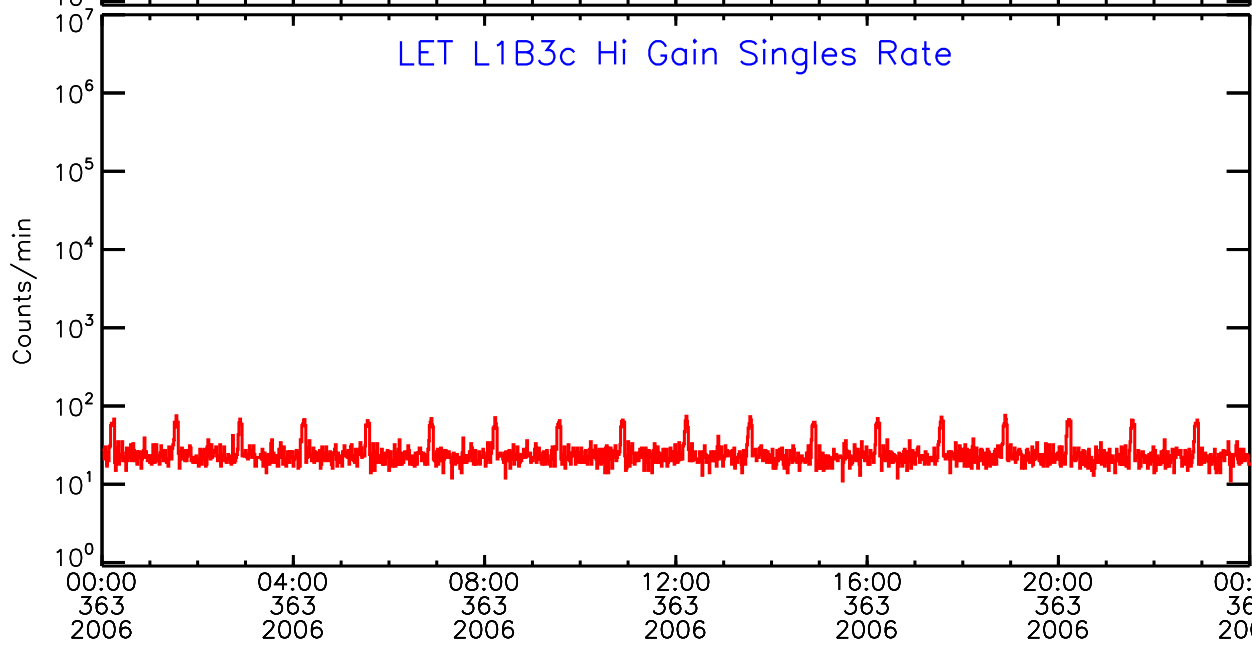

LET ahead Hi-Gain SINGLES RATES Data for 2006-363

Thu Sep 4 13:36:43 2008 ACE Science Center

UTC Day of Year