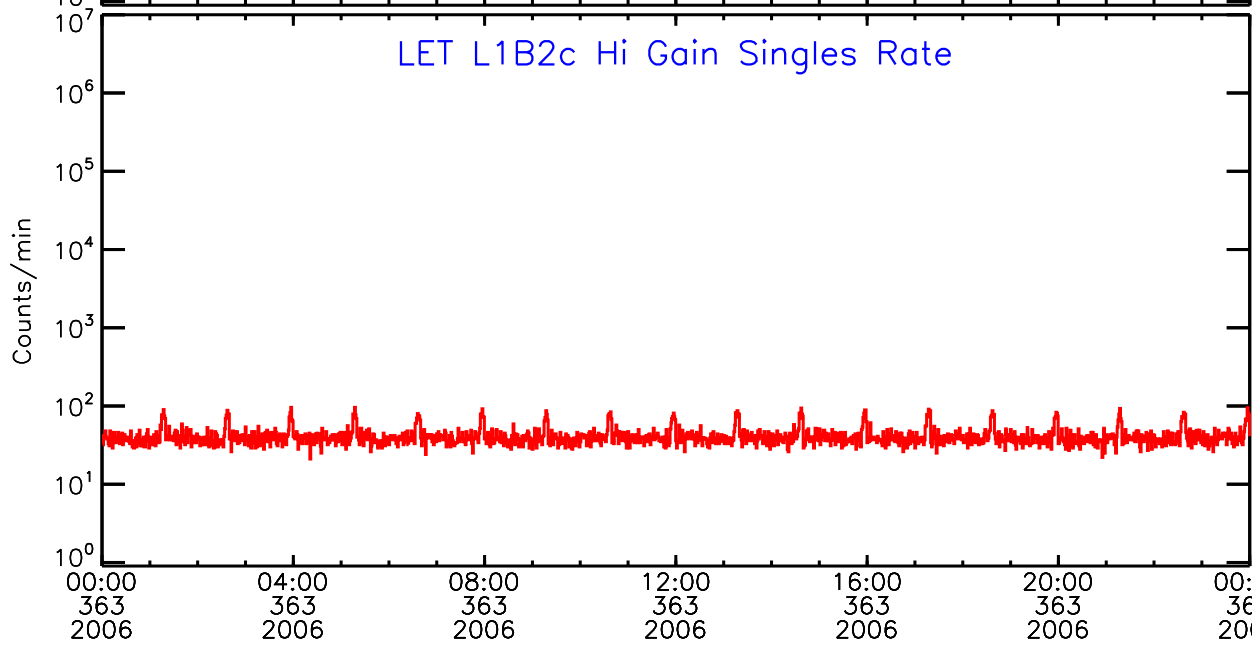

LET ahead Hi-Gain SINGLES RATES Data for 2006-363

Thu Sep 4 13:36:42 2008 ACE Science Center

00:00 04:00 08:00 12:00 16:00 20:00 00:00
363 363 363 363 363 363 364
2006 2006 2006 2006 2006 2006 2006

UTC Day of Year