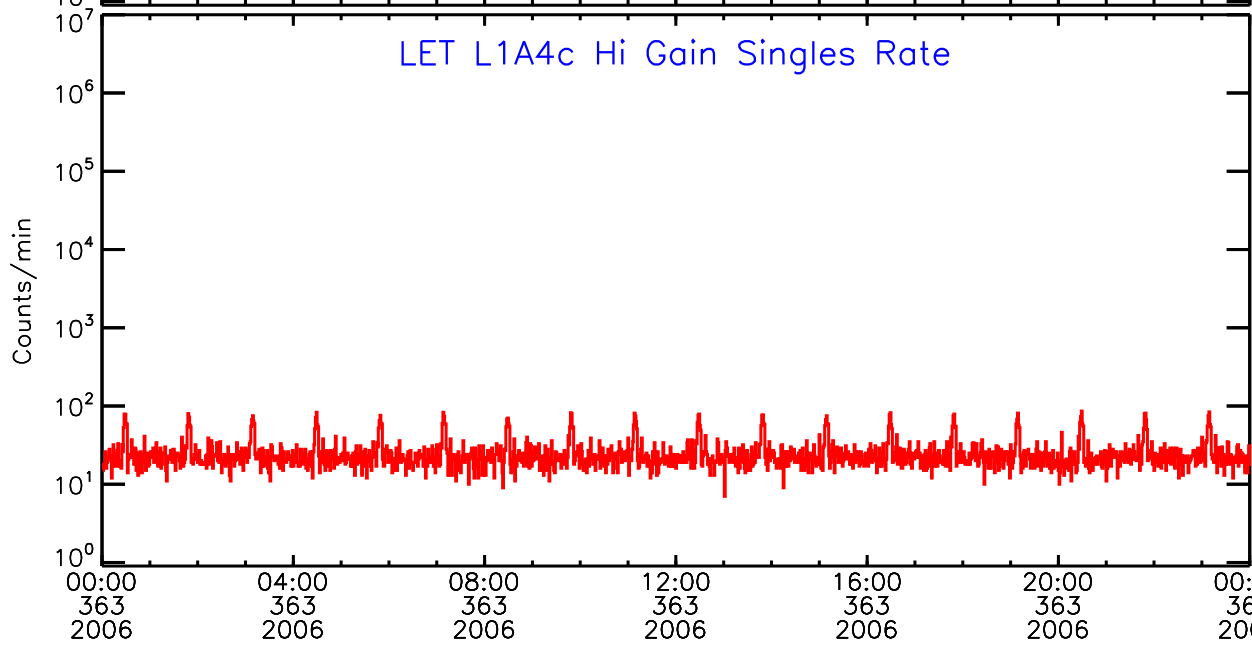

LET ahead Hi-Gain SINGLES RATES Data for 2006-363

Thu Sep 4 13:36:42 2008 ACE Science Center

UTC Day of Year