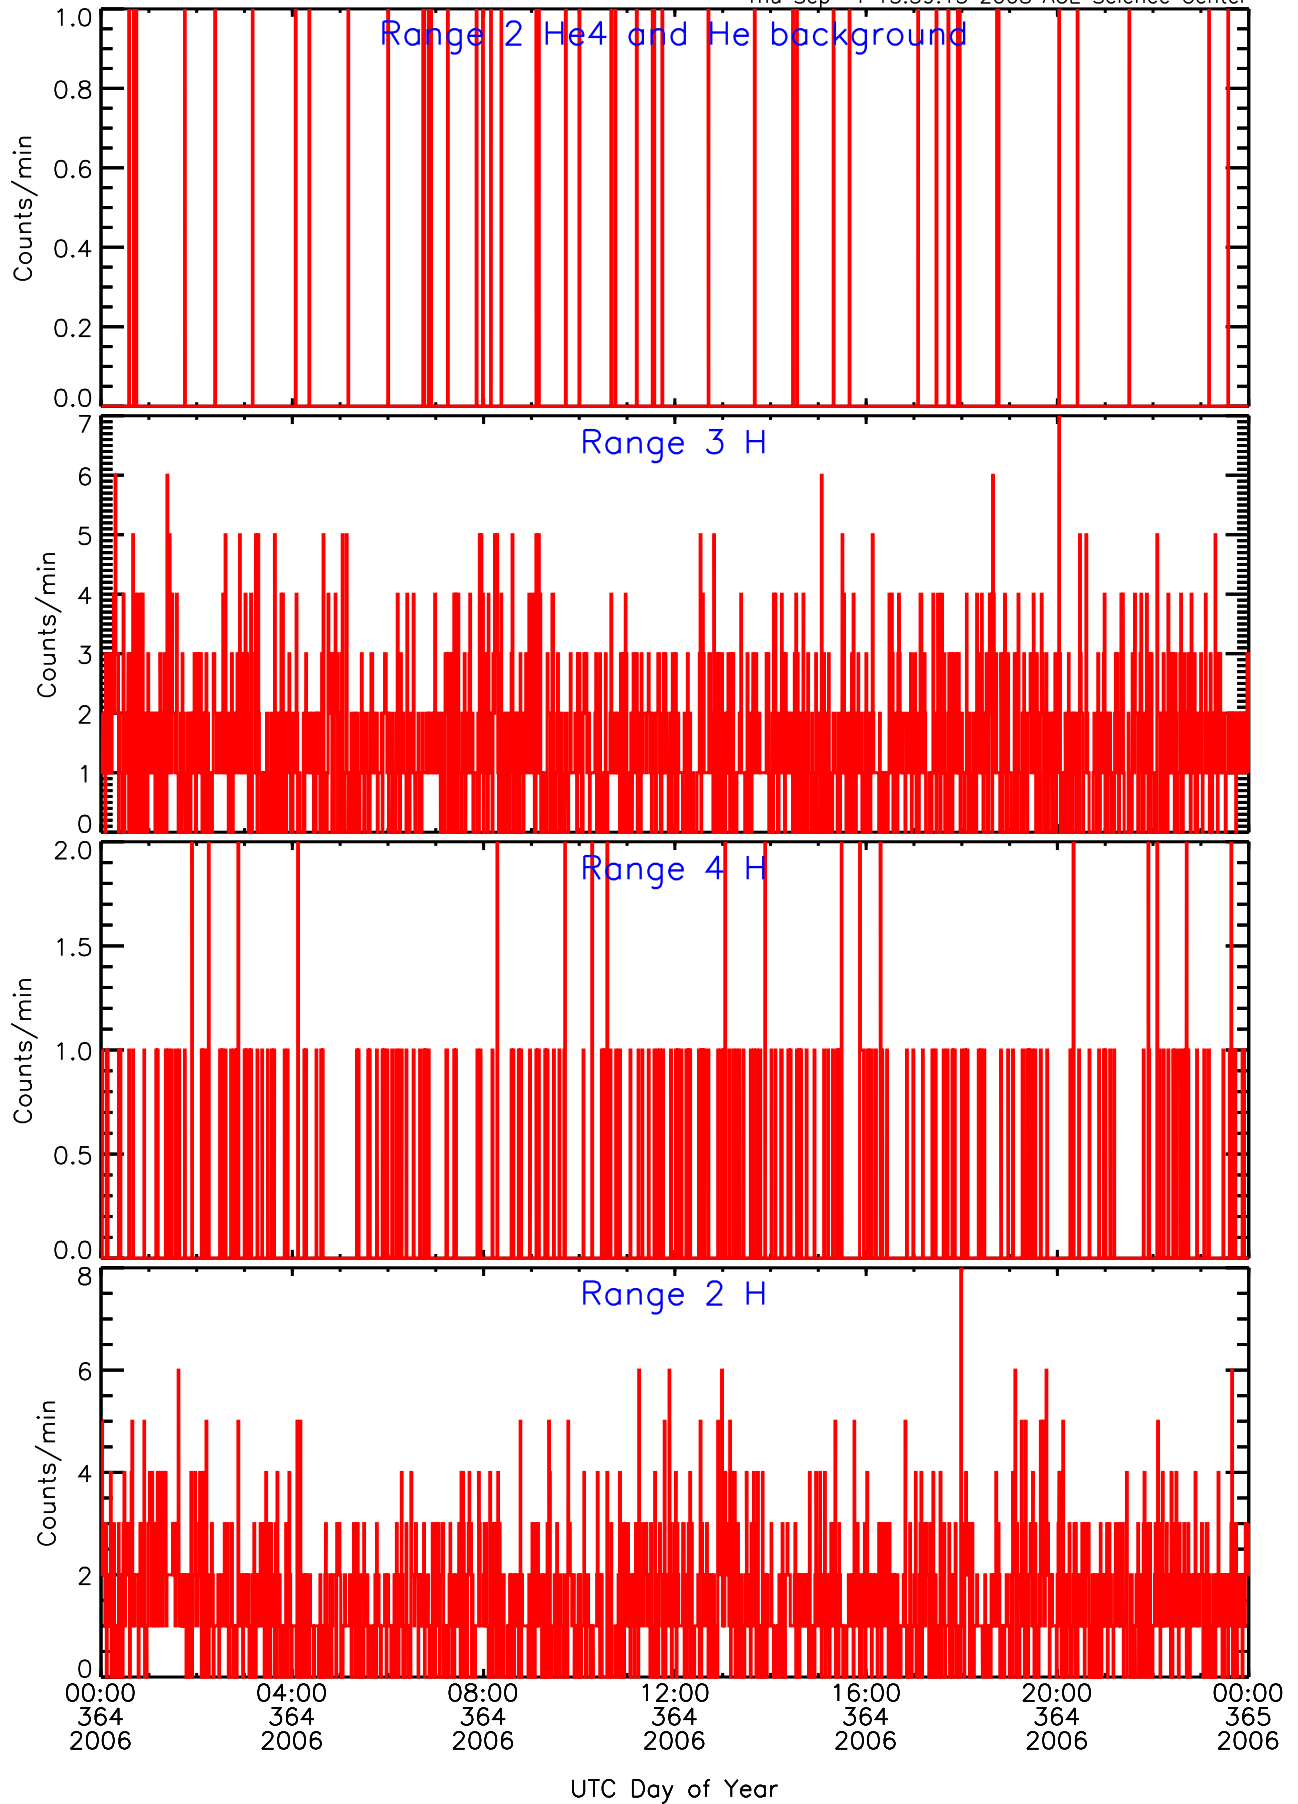

LET ahead Livetime/Trigger Data for 2006-364

Thu Sep 4 13:39:28 2008 ACE Science Center

LET ahead EVPRATES Data for 2006-364

Thu Sep 4 13:38:56 2008 ACE Science Center

LET ahead EVPRATES Data for 2006-364

Thu Sep 4 13:38:56 2008 ACE Science Center

LET ahead EVPRATES Data for 2006-364

Thu Sep 4 13:38:56 2008 ACE Science Center

LET ahead EVPRATES Data for 2006-364

Thu Sep 4 13:38:57 2008 ACE Science Center

LET ahead BUFRATES Data for 2006-364

Thu Sep 4 13:39:12 2008 ACE Science Center

LET ahead BUFRATES Data for 2006-364

Thu Sep 4 13:39:12 2008 ACE Science Center

LET ahead BUFRATES Data for 2006-364

Thu Sep 4 13:39:13 2008 ACE Science Center

LET ahead BUFRATES Data for 2006-364

Thu Sep 4 13:39:13 2008 ACE Science Center

LET ahead BUFRATES Data for 2006-364

Thu Sep 4 13:39:13 2008 ACE Science Center

LET ahead BUFRATES Data for 2006-364

Thu Sep 4 13:39:13 2008 ACE Science Center

LET ahead BUFRATES Data for 2006-364