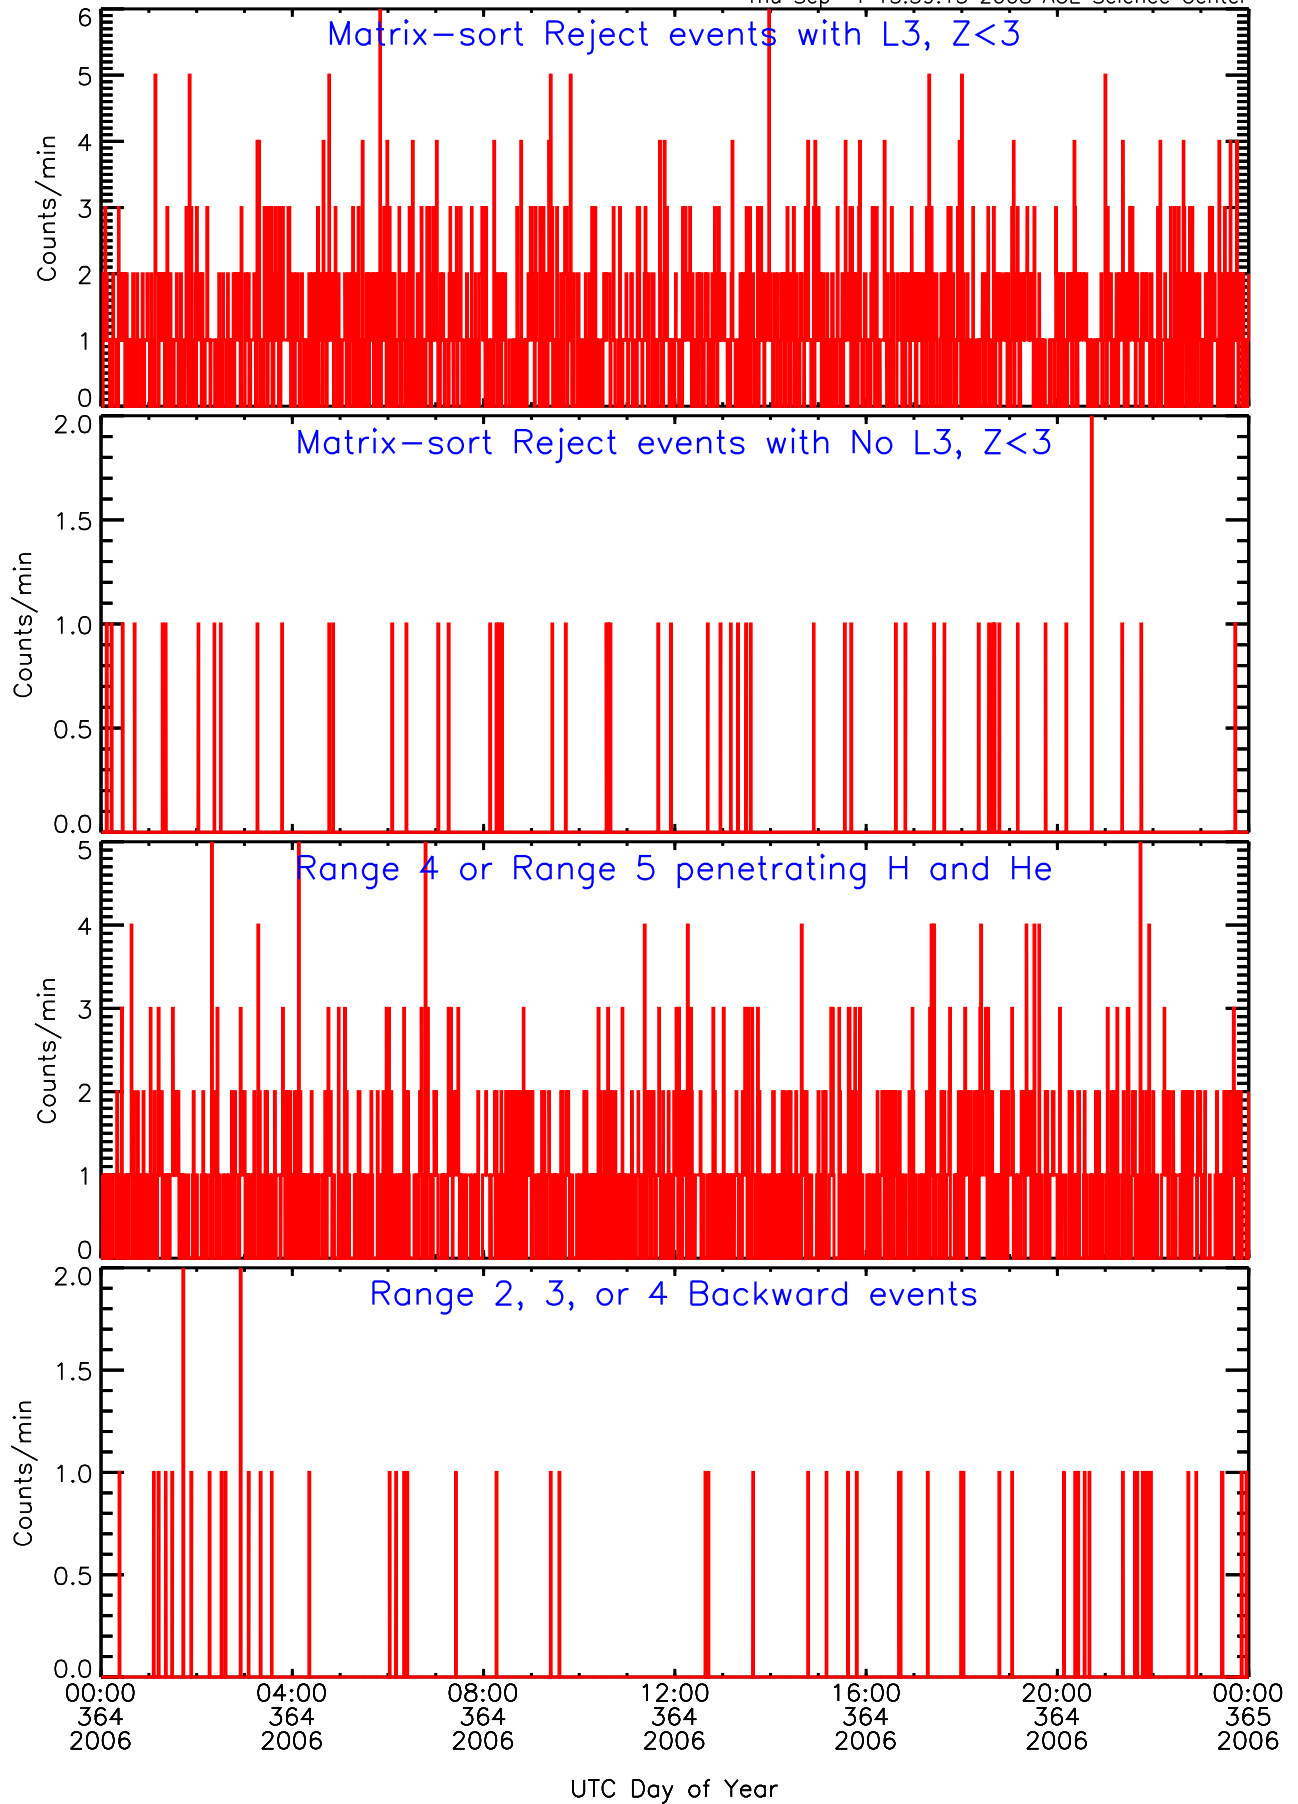

LET ahead Livetime/Trigger Data for 2006-364

Thu Sep 4 13:39:28 2008 ACE Science Center

LET ahead EVPRATES Data for 2006-364

Thu Sep 4 13:38:56 2008 ACE Science Center

LET ahead EVPRATES Data for 2006-364

Thu Sep 4 13:38:56 2008 ACE Science Center

LET ahead EVPRATES Data for 2006-364

Thu Sep 4 13:38:56 2008 ACE Science Center

LET ahead EVPRATES Data for 2006-364

Thu Sep 4 13:38:57 2008 ACE Science Center

LET ahead BUFRATES Data for 2006-364

Thu Sep 4 13:39:12 2008 ACE Science Center

LET ahead BUFRATES Data for 2006-364

Thu Sep 4 13:39:12 2008 ACE Science Center

LET ahead BUFRATES Data for 2006-364

Thu Sep 4 13:39:13 2008 ACE Science Center

LET ahead BUFRATES Data for 2006-364

Thu Sep 4 13:39:13 2008 ACE Science Center

LET ahead BUFRATES Data for 2006-364

Thu Sep 4 13:39:13 2008 ACE Science Center

LET ahead BUFRATES Data for 2006-364

Thu Sep 4 13:39:13 2008 ACE Science Center

LET ahead BUFRATES Data for 2006-364