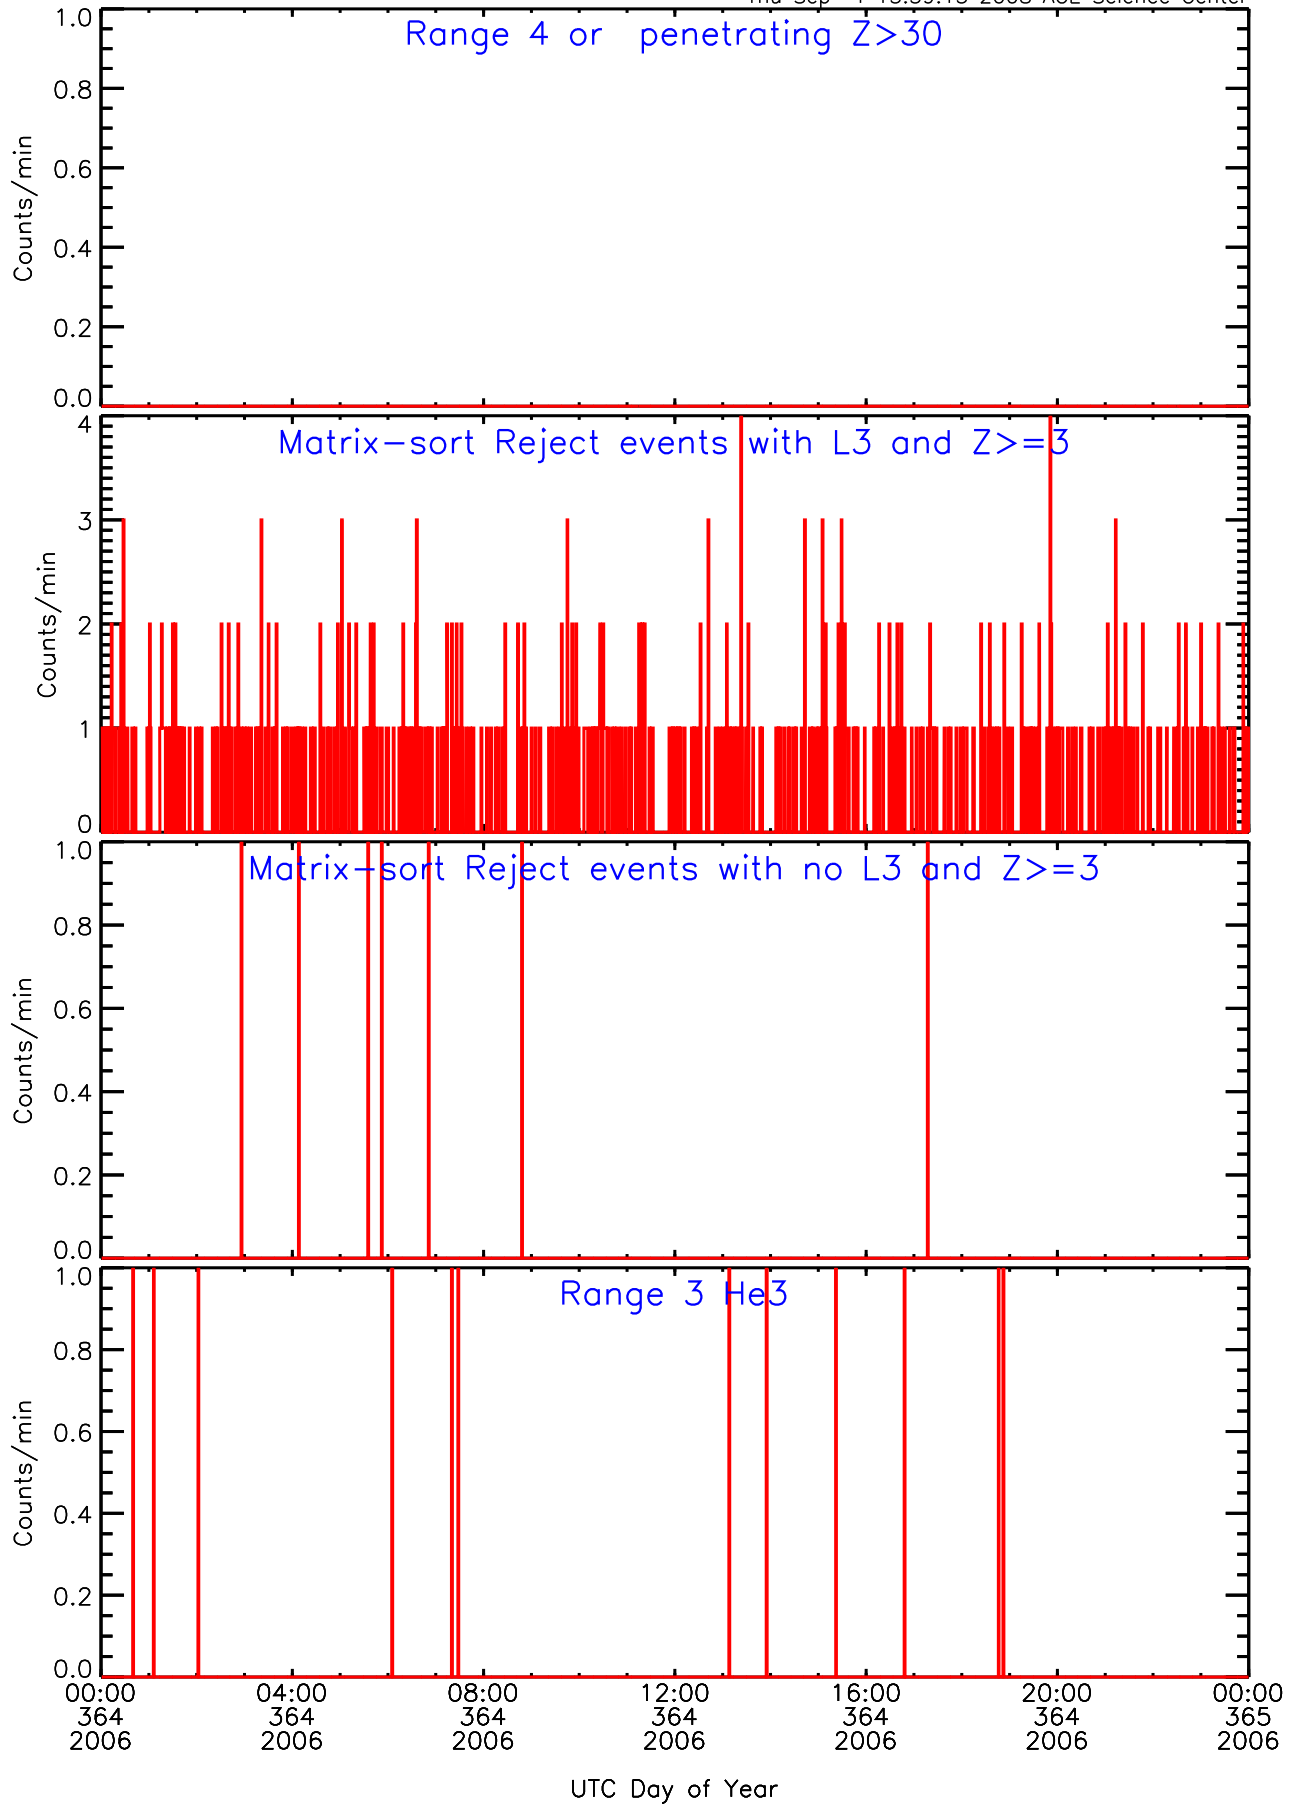

LET ahead Livetime/Trigger Data for 2006-364

Thu Sep 4 13:39:28 2008 ACE Science Center

LET ahead EVPRATES Data for 2006-364

Thu Sep 4 13:38:56 2008 ACE Science Center

LET ahead EVPRATES Data for 2006-364

Thu Sep 4 13:38:56 2008 ACE Science Center

LET ahead EVPRATES Data for 2006-364

Thu Sep 4 13:38:56 2008 ACE Science Center

LET ahead EVPRATES Data for 2006-364

Thu Sep 4 13:38:57 2008 ACE Science Center

LET ahead BUFRATES Data for 2006-364

Thu Sep 4 13:39:12 2008 ACE Science Center

LET ahead BUFRATES Data for 2006-364

Thu Sep 4 13:39:12 2008 ACE Science Center

LET ahead BUFRATES Data for 2006-364

Thu Sep 4 13:39:13 2008 ACE Science Center

LET ahead BUFRATES Data for 2006-364

Thu Sep 4 13:39:13 2008 ACE Science Center

LET ahead BUFRATES Data for 2006-364

Thu Sep 4 13:39:13 2008 ACE Science Center

LET ahead BUFRATES Data for 2006-364

Thu Sep 4 13:39:13 2008 ACE Science Center

LET ahead BUFRATES Data for 2006-364