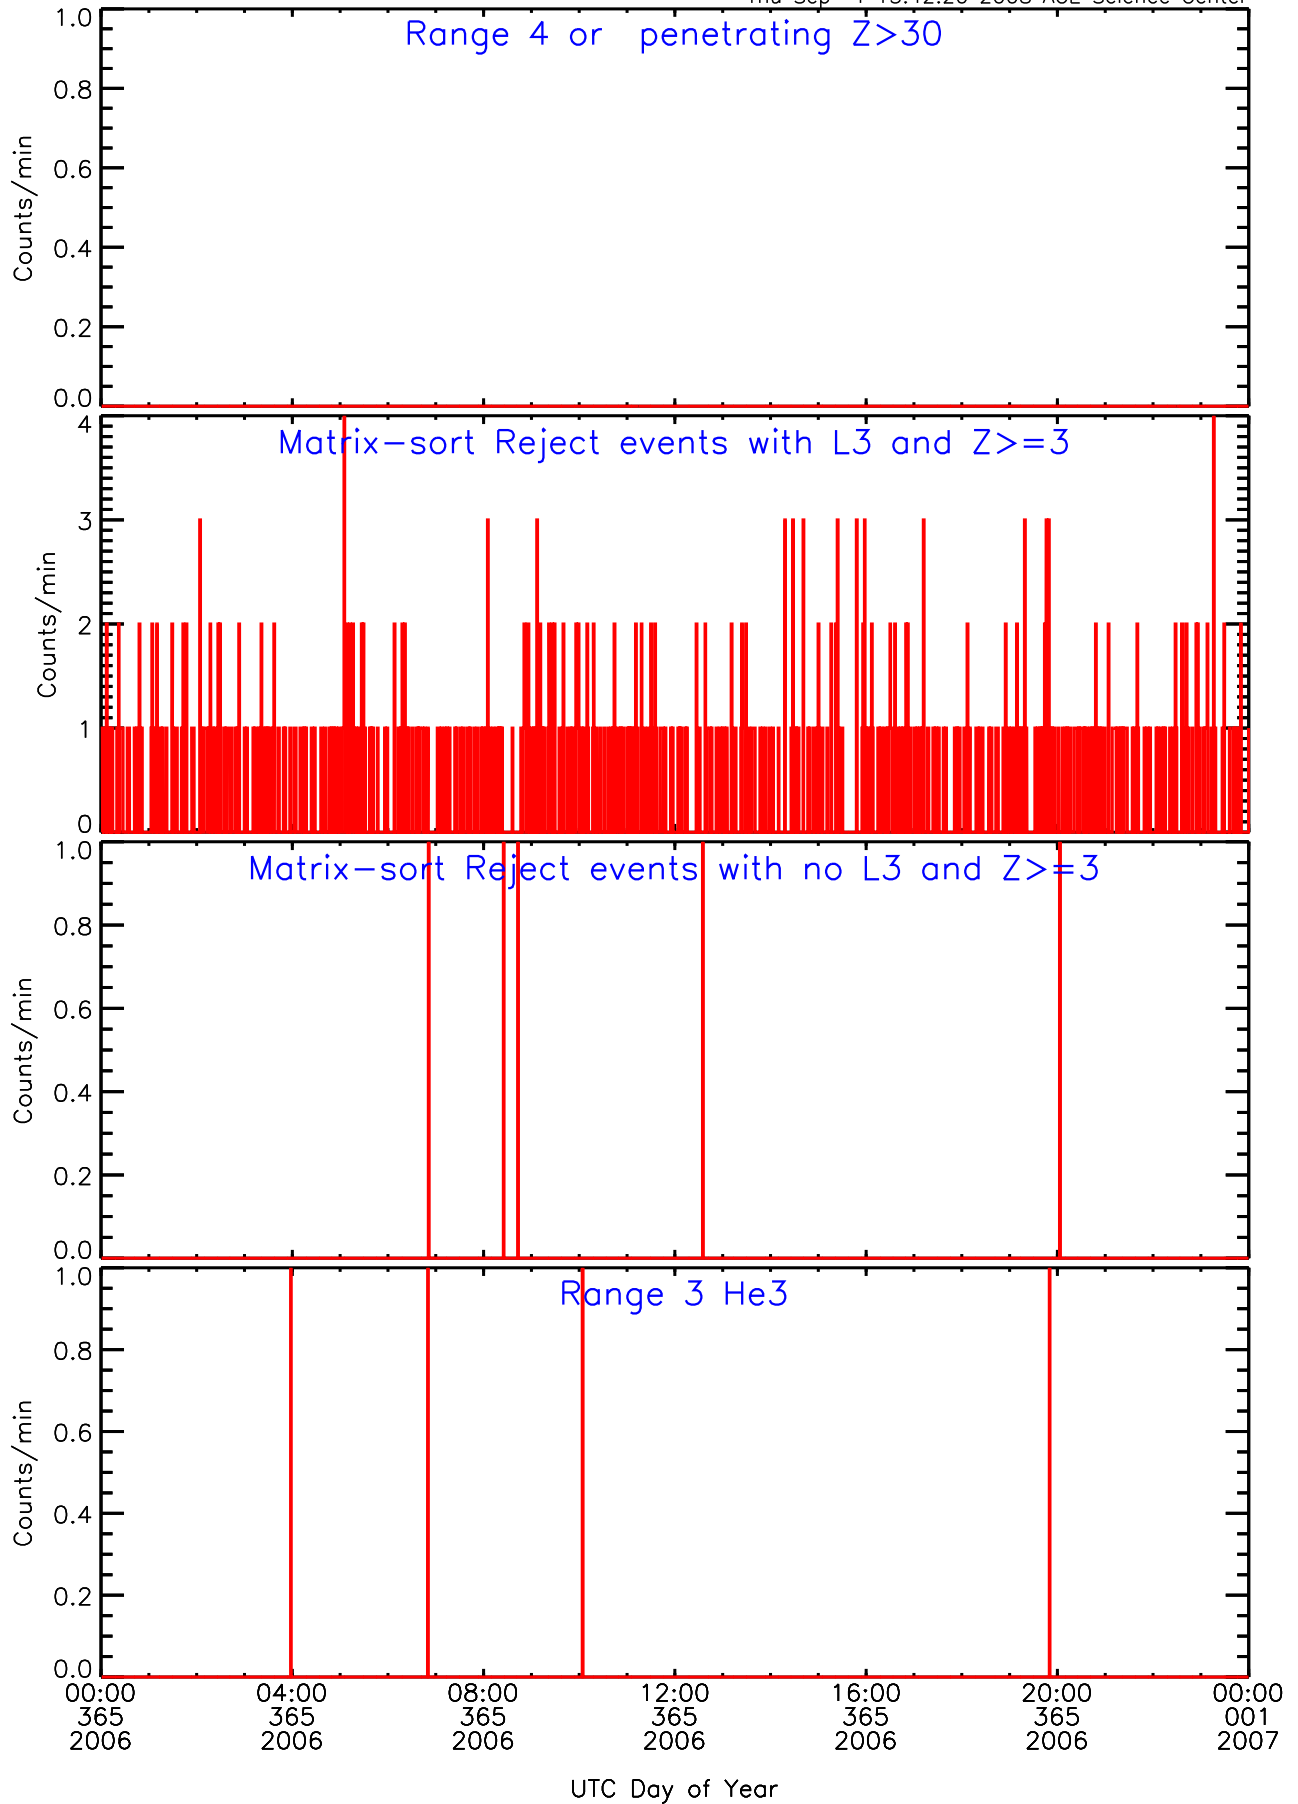

LET ahead Livetime/Trigger Data for 2006-365

Thu Sep 4 13:42:35 2008 ACE Science Center

LET ahead EVPRATES Data for 2006-365

Thu Sep 4 13:42:03 2008 ACE Science Center

LET ahead EVPRATES Data for 2006-365

Thu Sep 4 13:42:03 2008 ACE Science Center

LET ahead EVPRATES Data for 2006-365

Thu Sep 4 13:42:03 2008 ACE Science Center

LET ahead EVPRATES Data for 2006-365

Thu Sep 4 13:42:03 2008 ACE Science Center

LET ahead BUFRATES Data for 2006-365

Thu Sep 4 13:42:19 2008 ACE Science Center

LET ahead BUFRATES Data for 2006-365

Thu Sep 4 13:42:19 2008 ACE Science Center

LET ahead BUFRATES Data for 2006-365

Thu Sep 4 13:42:20 2008 ACE Science Center

LET ahead BUFRATES Data for 2006-365

Thu Sep 4 13:42:20 2008 ACE Science Center

LET ahead BUFRATES Data for 2006-365

Thu Sep 4 13:42:20 2008 ACE Science Center

LET ahead BUFRATES Data for 2006-365

Thu Sep 4 13:42:20 2008 ACE Science Center

LET ahead BUFRATES Data for 2006-365