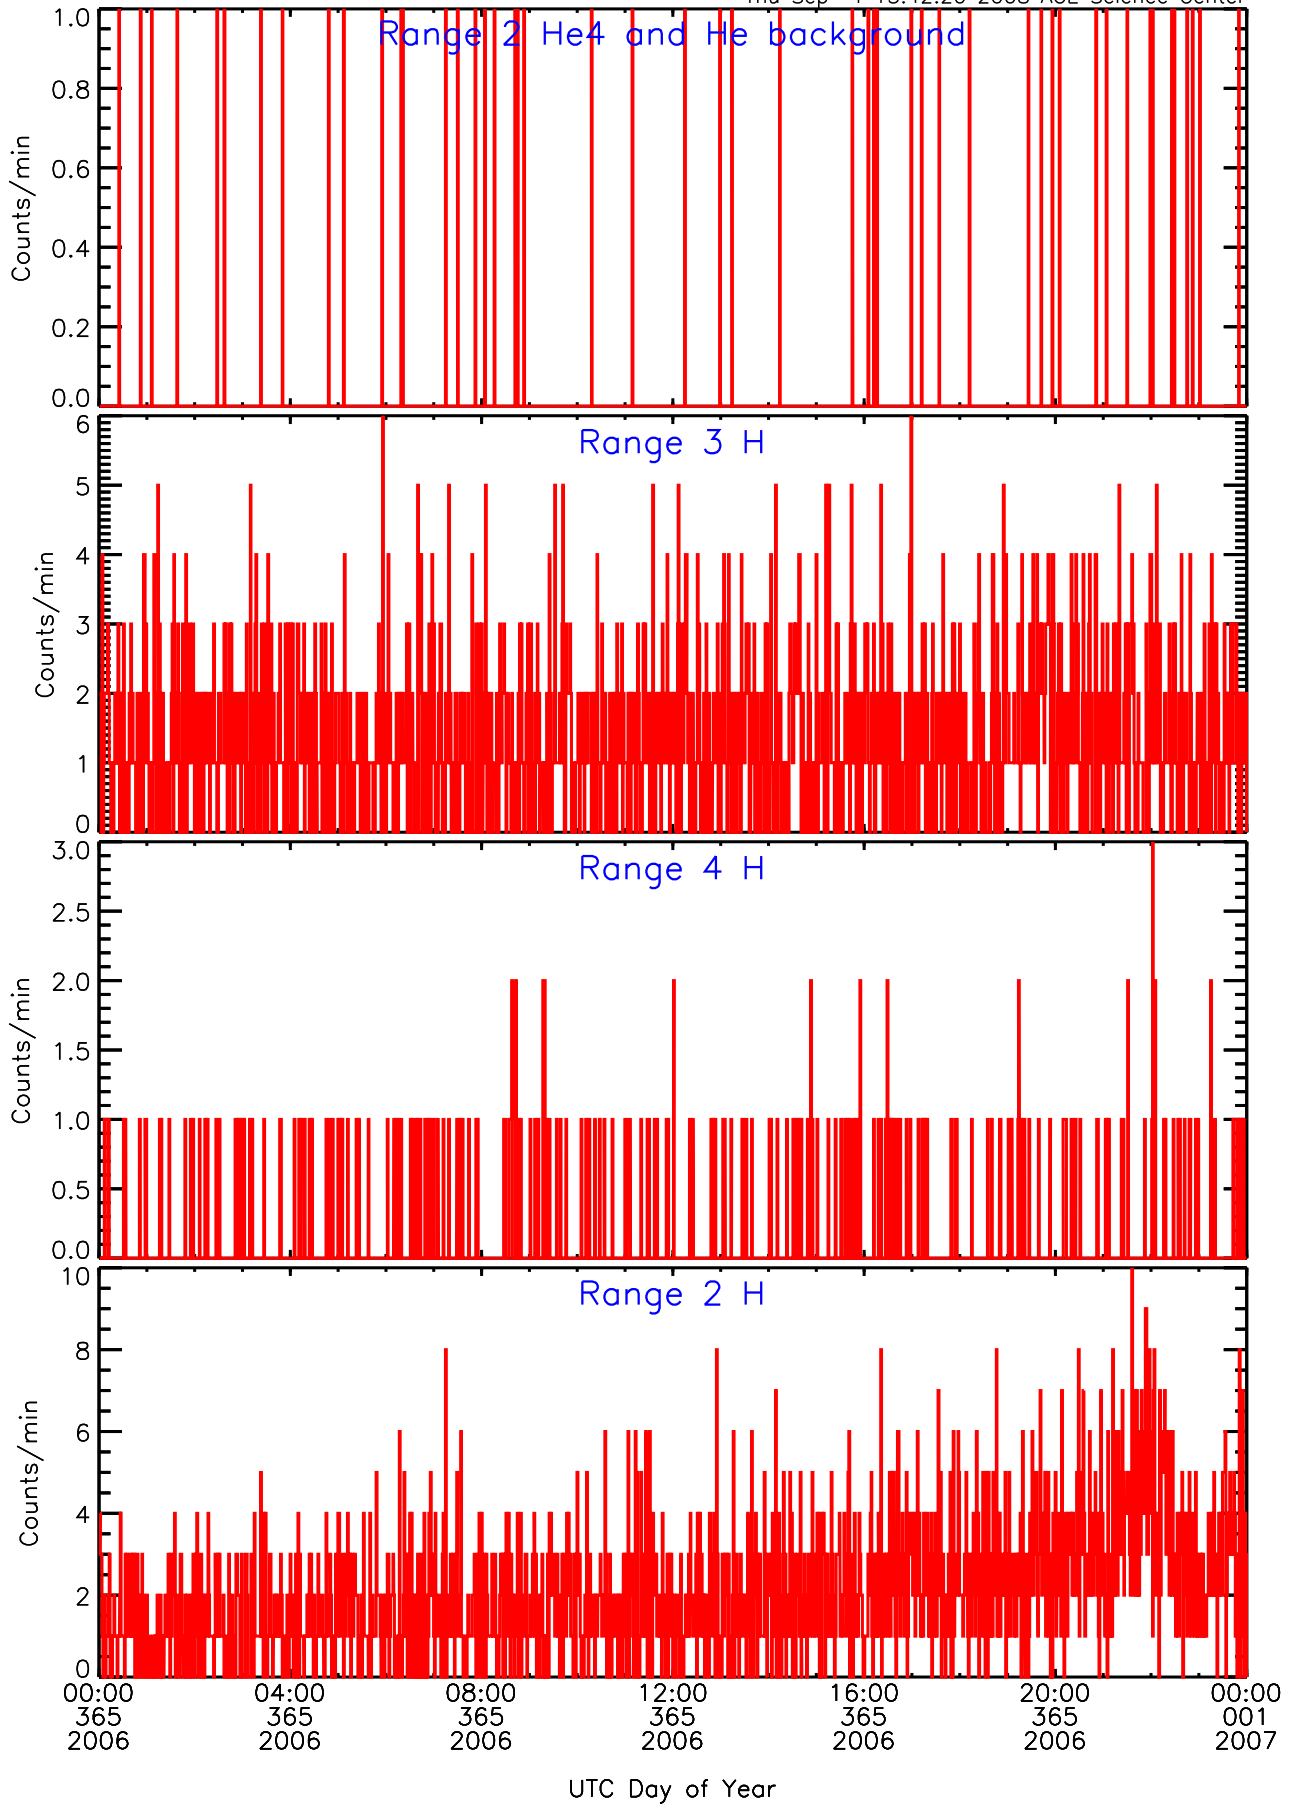

LET ahead Livetime/Trigger Data for 2006-365

Thu Sep 4 13:42:35 2008 ACE Science Center

LET ahead EVPRATES Data for 2006-365

Thu Sep 4 13:42:03 2008 ACE Science Center

LET ahead EVPRATES Data for 2006-365

Thu Sep 4 13:42:03 2008 ACE Science Center

LET ahead EVPRATES Data for 2006-365

Thu Sep 4 13:42:03 2008 ACE Science Center

LET ahead EVPRATES Data for 2006-365

Thu Sep 4 13:42:03 2008 ACE Science Center

LET ahead BUFRATES Data for 2006-365

Thu Sep 4 13:42:19 2008 ACE Science Center

LET ahead BUFRATES Data for 2006-365

Thu Sep 4 13:42:19 2008 ACE Science Center

LET ahead BUFRATES Data for 2006-365

Thu Sep 4 13:42:20 2008 ACE Science Center

LET ahead BUFRATES Data for 2006-365

Thu Sep 4 13:42:20 2008 ACE Science Center

LET ahead BUFRATES Data for 2006-365

Thu Sep 4 13:42:20 2008 ACE Science Center

LET ahead BUFRATES Data for 2006-365

Thu Sep 4 13:42:20 2008 ACE Science Center

LET ahead BUFRATES Data for 2006-365