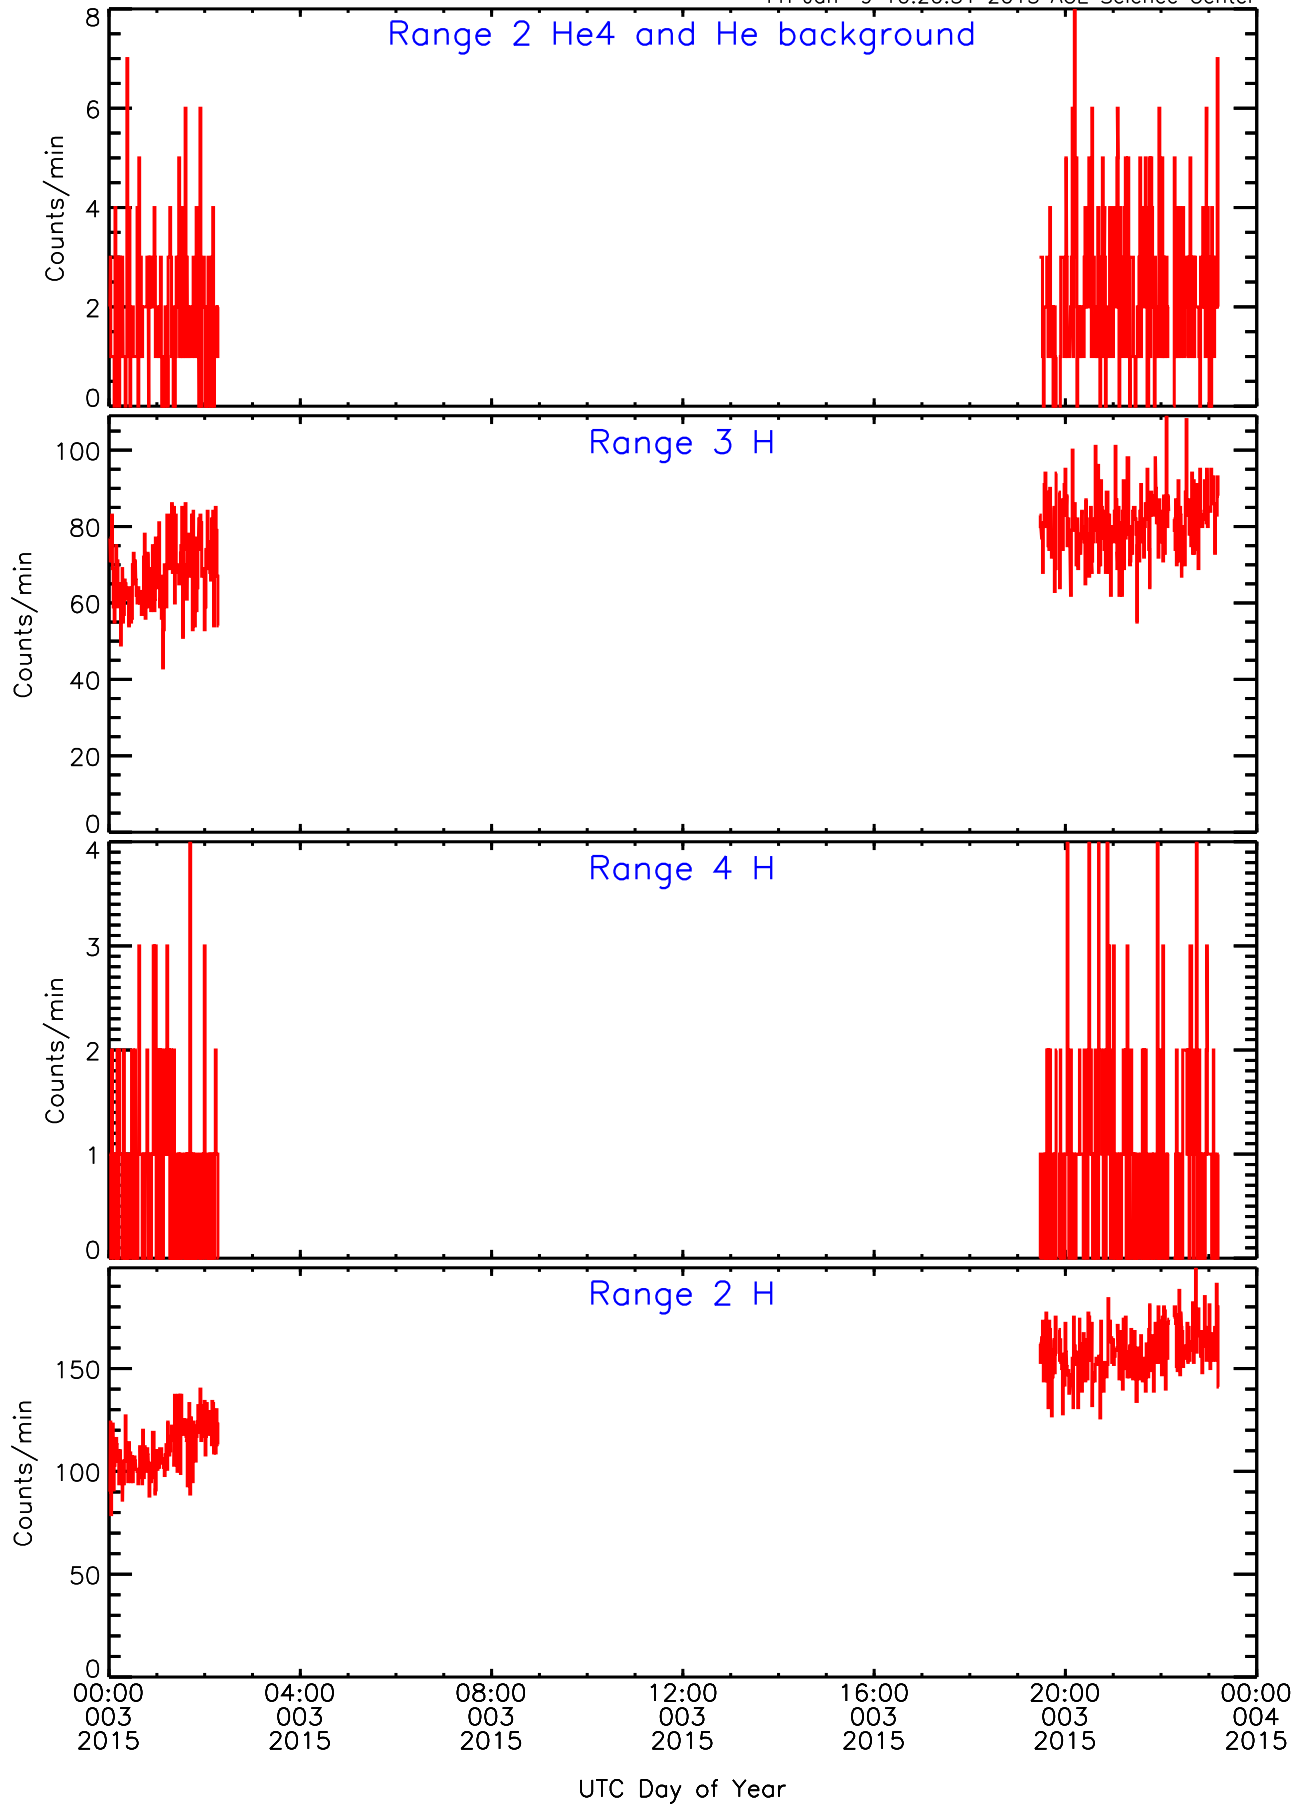

Fri Jan 9 10:20:51 2015 ACE Science Center

LET ahead BUFRATES Data for 2015-003

Fri Jan 9 10:20:51 2015 ACE Science Center

LET ahead BUFRATES Data for 2015-003

Fri Jan 9 10:20:51 2015 ACE Science Center

LET ahead BUFRATES Data for 2015-003