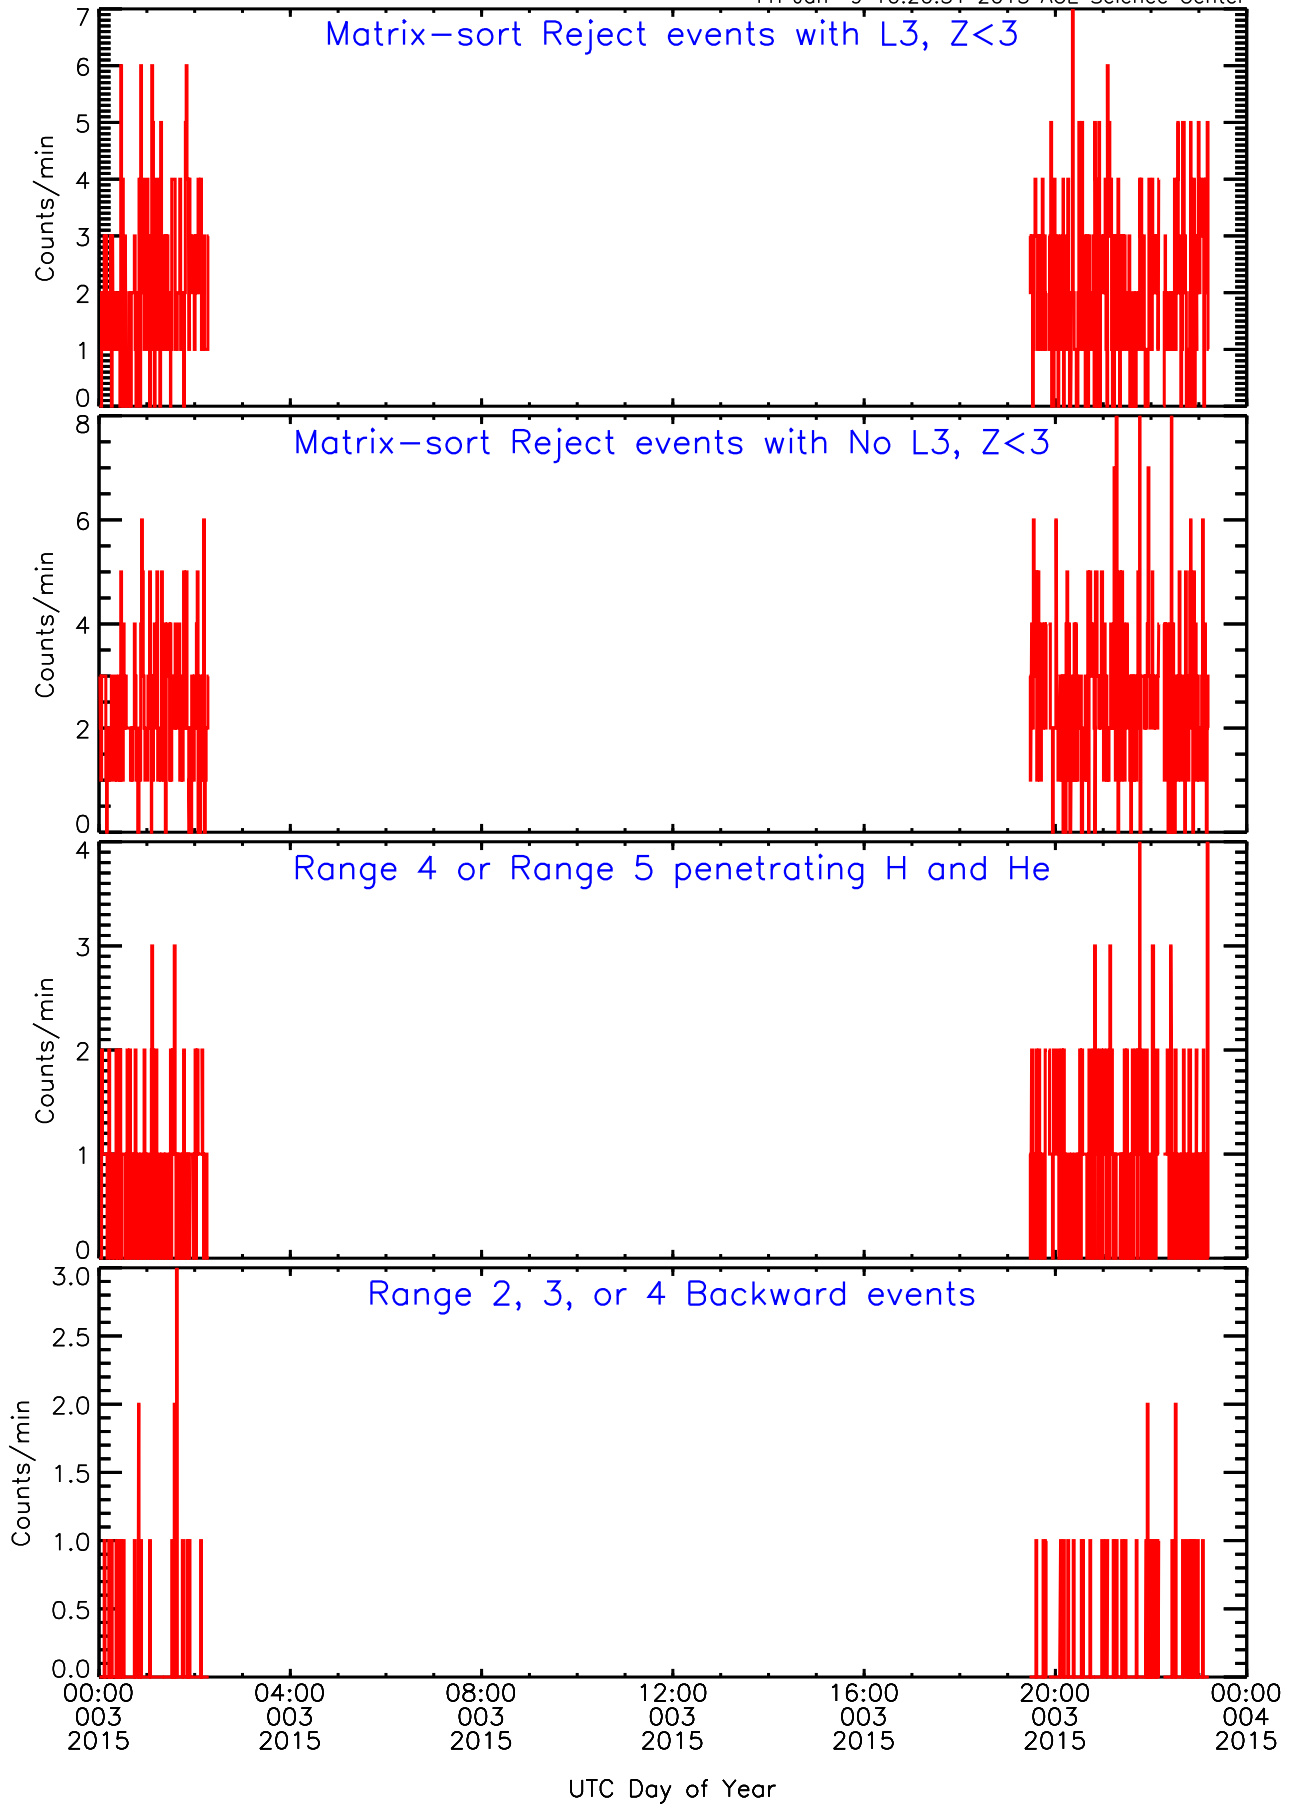

Fri Jan 9 10:20:51 2015 ACE Science Center

LET ahead BUFRATES Data for 2015-003

Fri Jan 9 10:20:51 2015 ACE Science Center

LET ahead BUFRATES Data for 2015-003

Fri Jan 9 10:20:51 2015 ACE Science Center

LET ahead BUFRATES Data for 2015-003