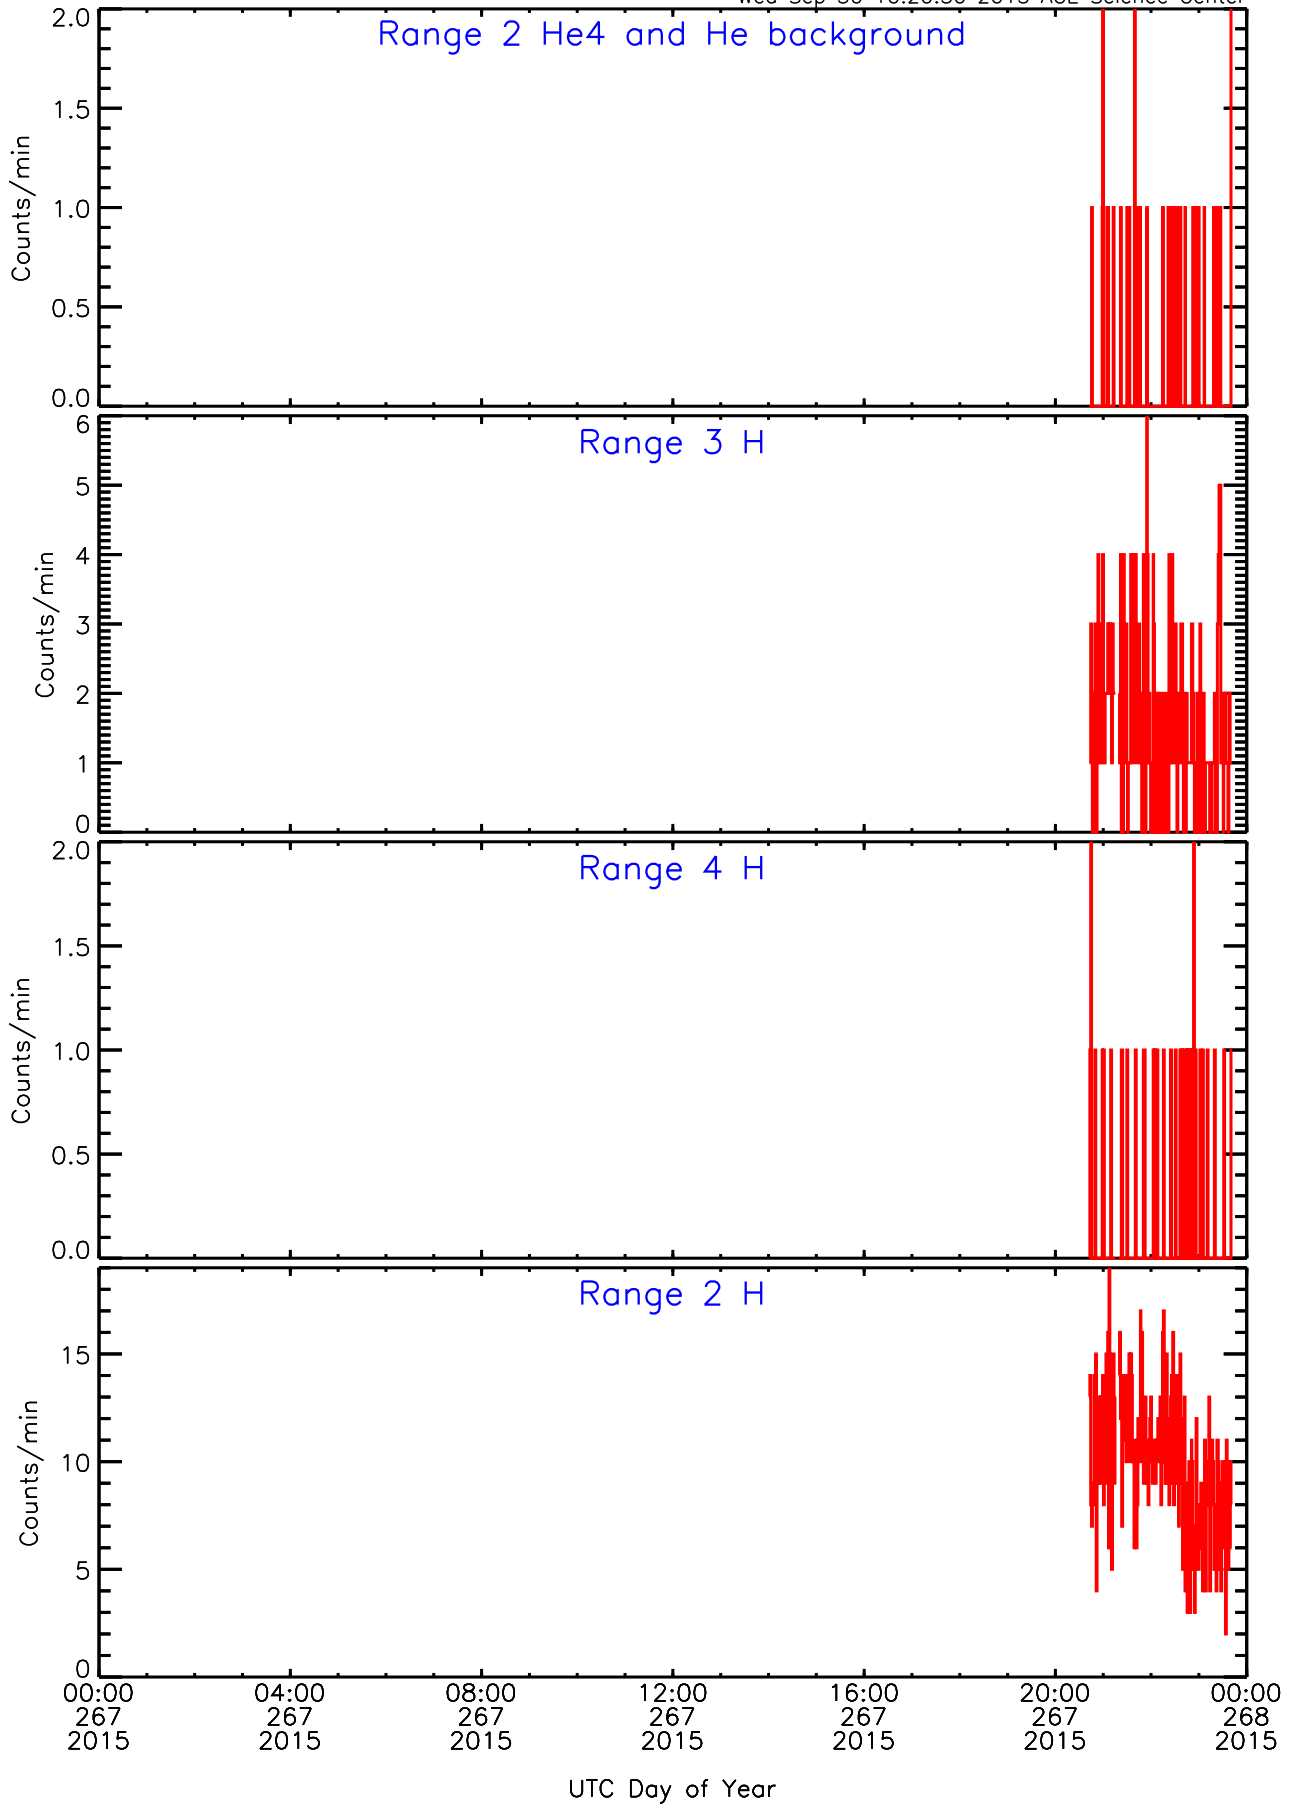

LET ahead BUFRATES Data for 2015-267

Wed Sep 30 10:20:50 2015 ACE Science Center

LET ahead BUFRATES Data for 2015-267

Wed Sep 30 10:20:50 2015 ACE Science Center

LET ahead BUFRATES Data for 2015-267

Wed Sep 30 10:20:50 2015 ACE Science Center