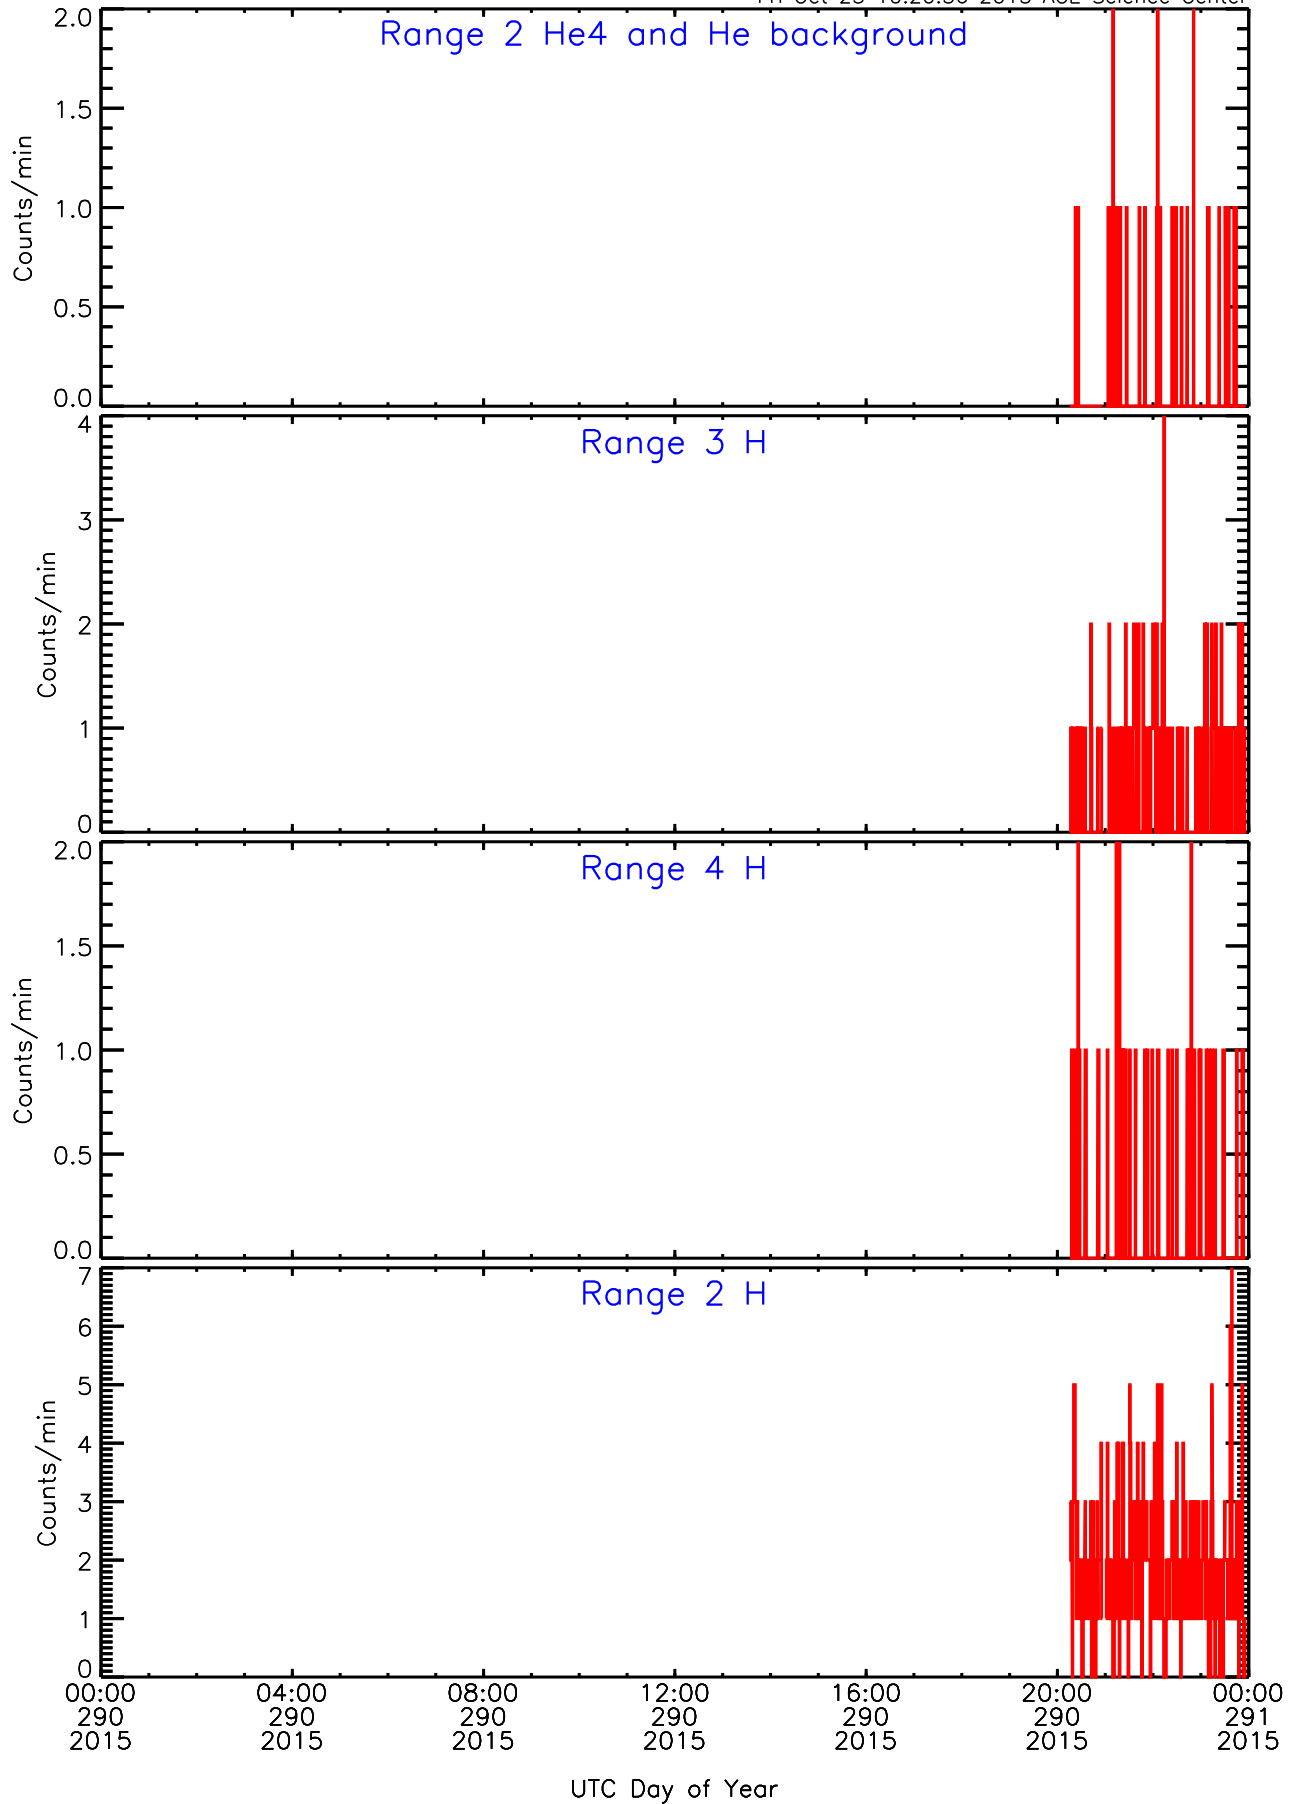

Fri Oct 23 10:20:29 2015 ACE Science Center

LET ahead EVPRATES Data for 2015-290

Fri Oct 23 10:20:29 2015 ACE Science Center

LET ahead EVPRATES Data for 2015-290

Fri Oct 23 10:20:29 2015 ACE Science Center

LET ahead BUFRATES Data for 2015-290

Fri Oct 23 10:20:55 2015 ACE Science Center

LET ahead BUFRATES Data for 2015-290

Fri Oct 23 10:20:55 2015 ACE Science Center

LET ahead BUFRATES Data for 2015-290

Fri Oct 23 10:20:55 2015 ACE Science Center

LET ahead BUFRATES Data for 2015-290

Fri Oct 23 10:20:55 2015 ACE Science Center

LET ahead BUFRATES Data for 2015-290

Fri Oct 23 10:20:56 2015 ACE Science Center

LET ahead BUFRATES Data for 2015-290

Fri Oct 23 10:20:56 2015 ACE Science Center