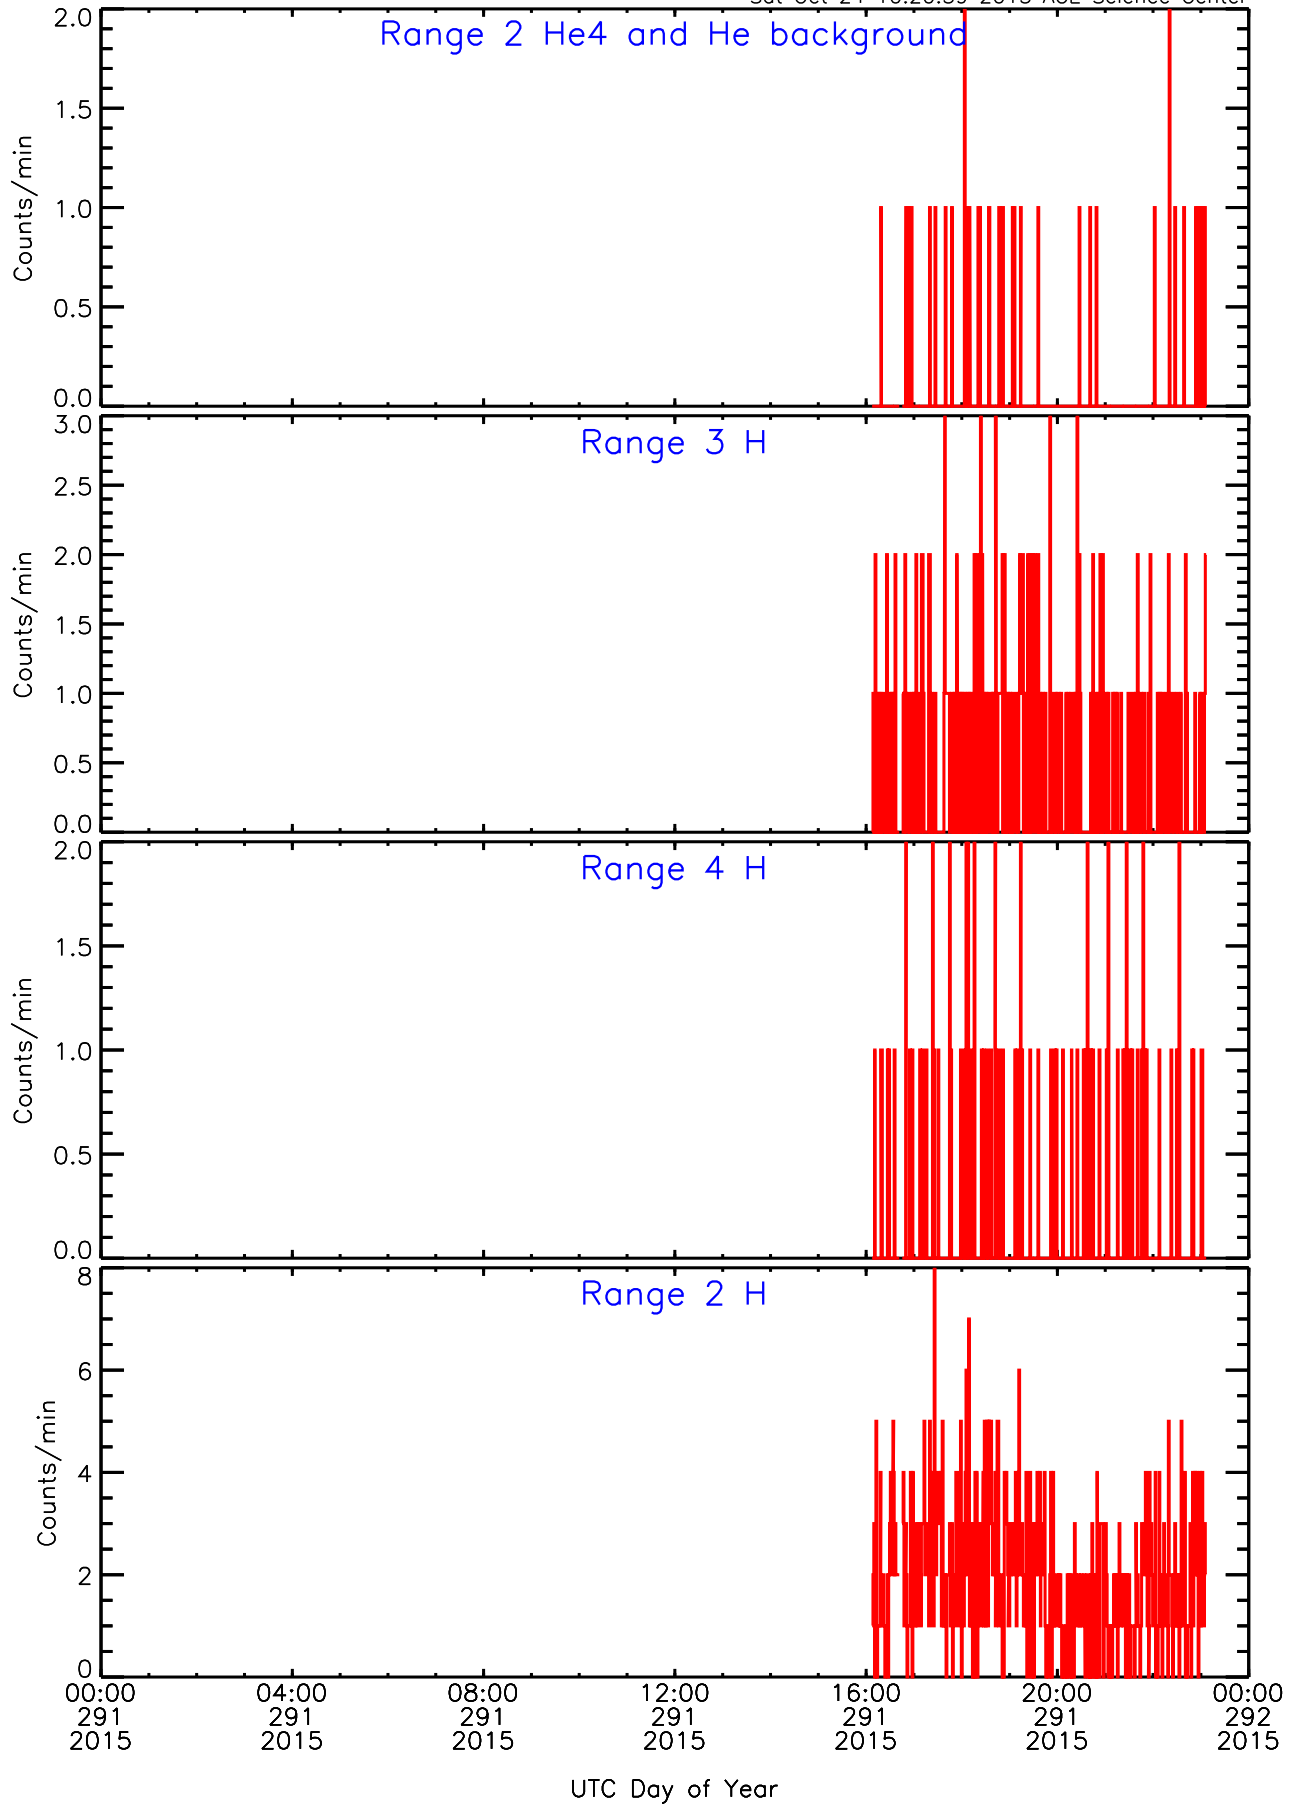

LET ahead BUFRATES Data for 2015-291

Sat Oct 24 10:20:58 2015 ACE Science Center

LET ahead BUFRATES Data for 2015-291

Sat Oct 24 10:20:58 2015 ACE Science Center

LET ahead BUFRATES Data for 2015-291

Sat Oct 24 10:20:58 2015 ACE Science Center

LET ahead BUFRATES Data for 2015-291

Sat Oct 24 10:20:59 2015 ACE Science Center

LET ahead BUFRATES Data for 2015-291

Sat Oct 24 10:20:59 2015 ACE Science Center

LET ahead BUFRATES Data for 2015-291

Sat Oct 24 10:20:59 2015 ACE Science Center