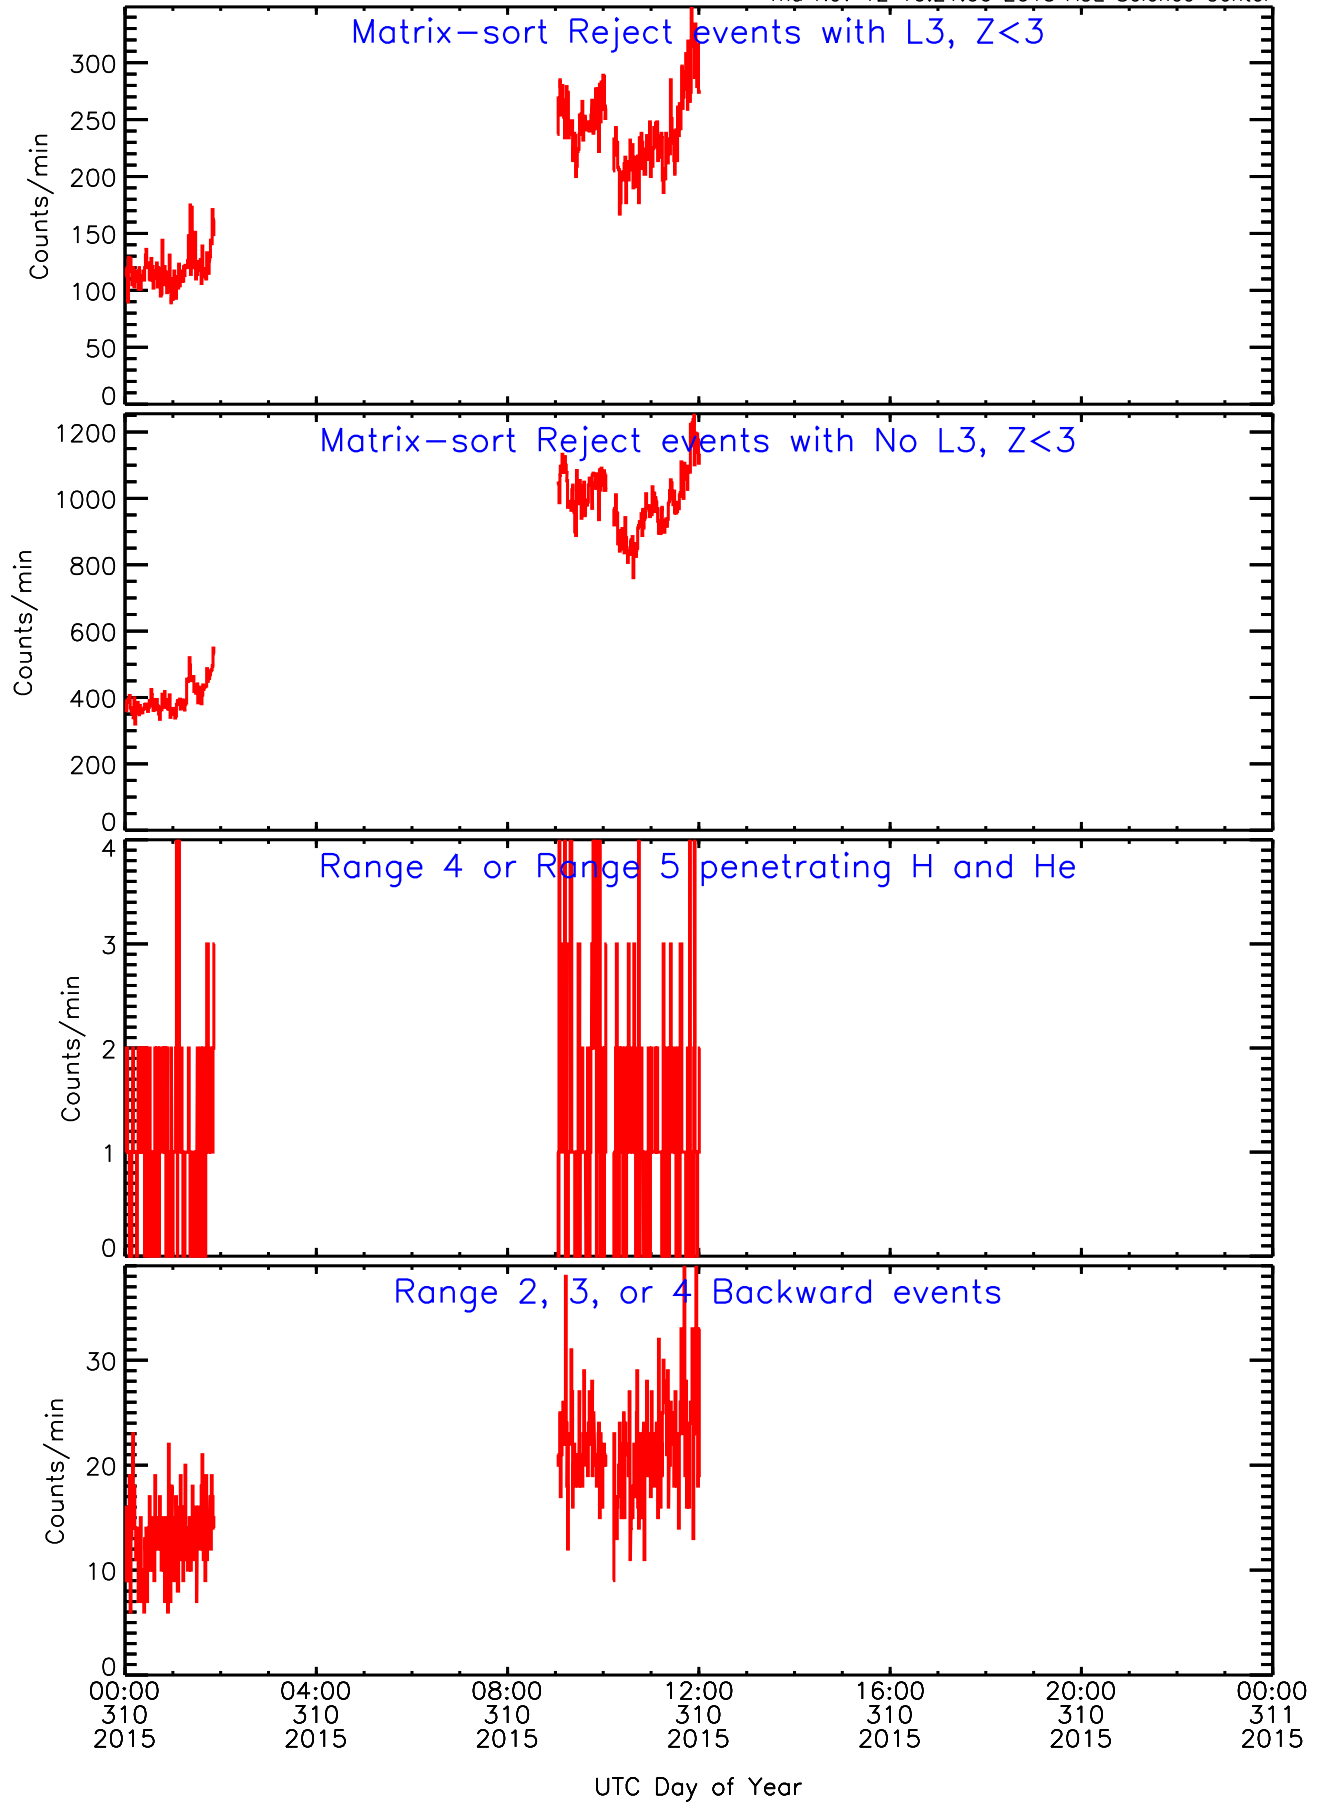

LET ahead BUFRATES Data for 2015-310

Thu Nov 12 10:21:00 2015 ACE Science Center

LET ahead BUFRATES Data for 2015-310

Thu Nov 12 10:21:00 2015 ACE Science Center

LET ahead BUFRATES Data for 2015-310

Thu Nov 12 10:21:00 2015 ACE Science Center