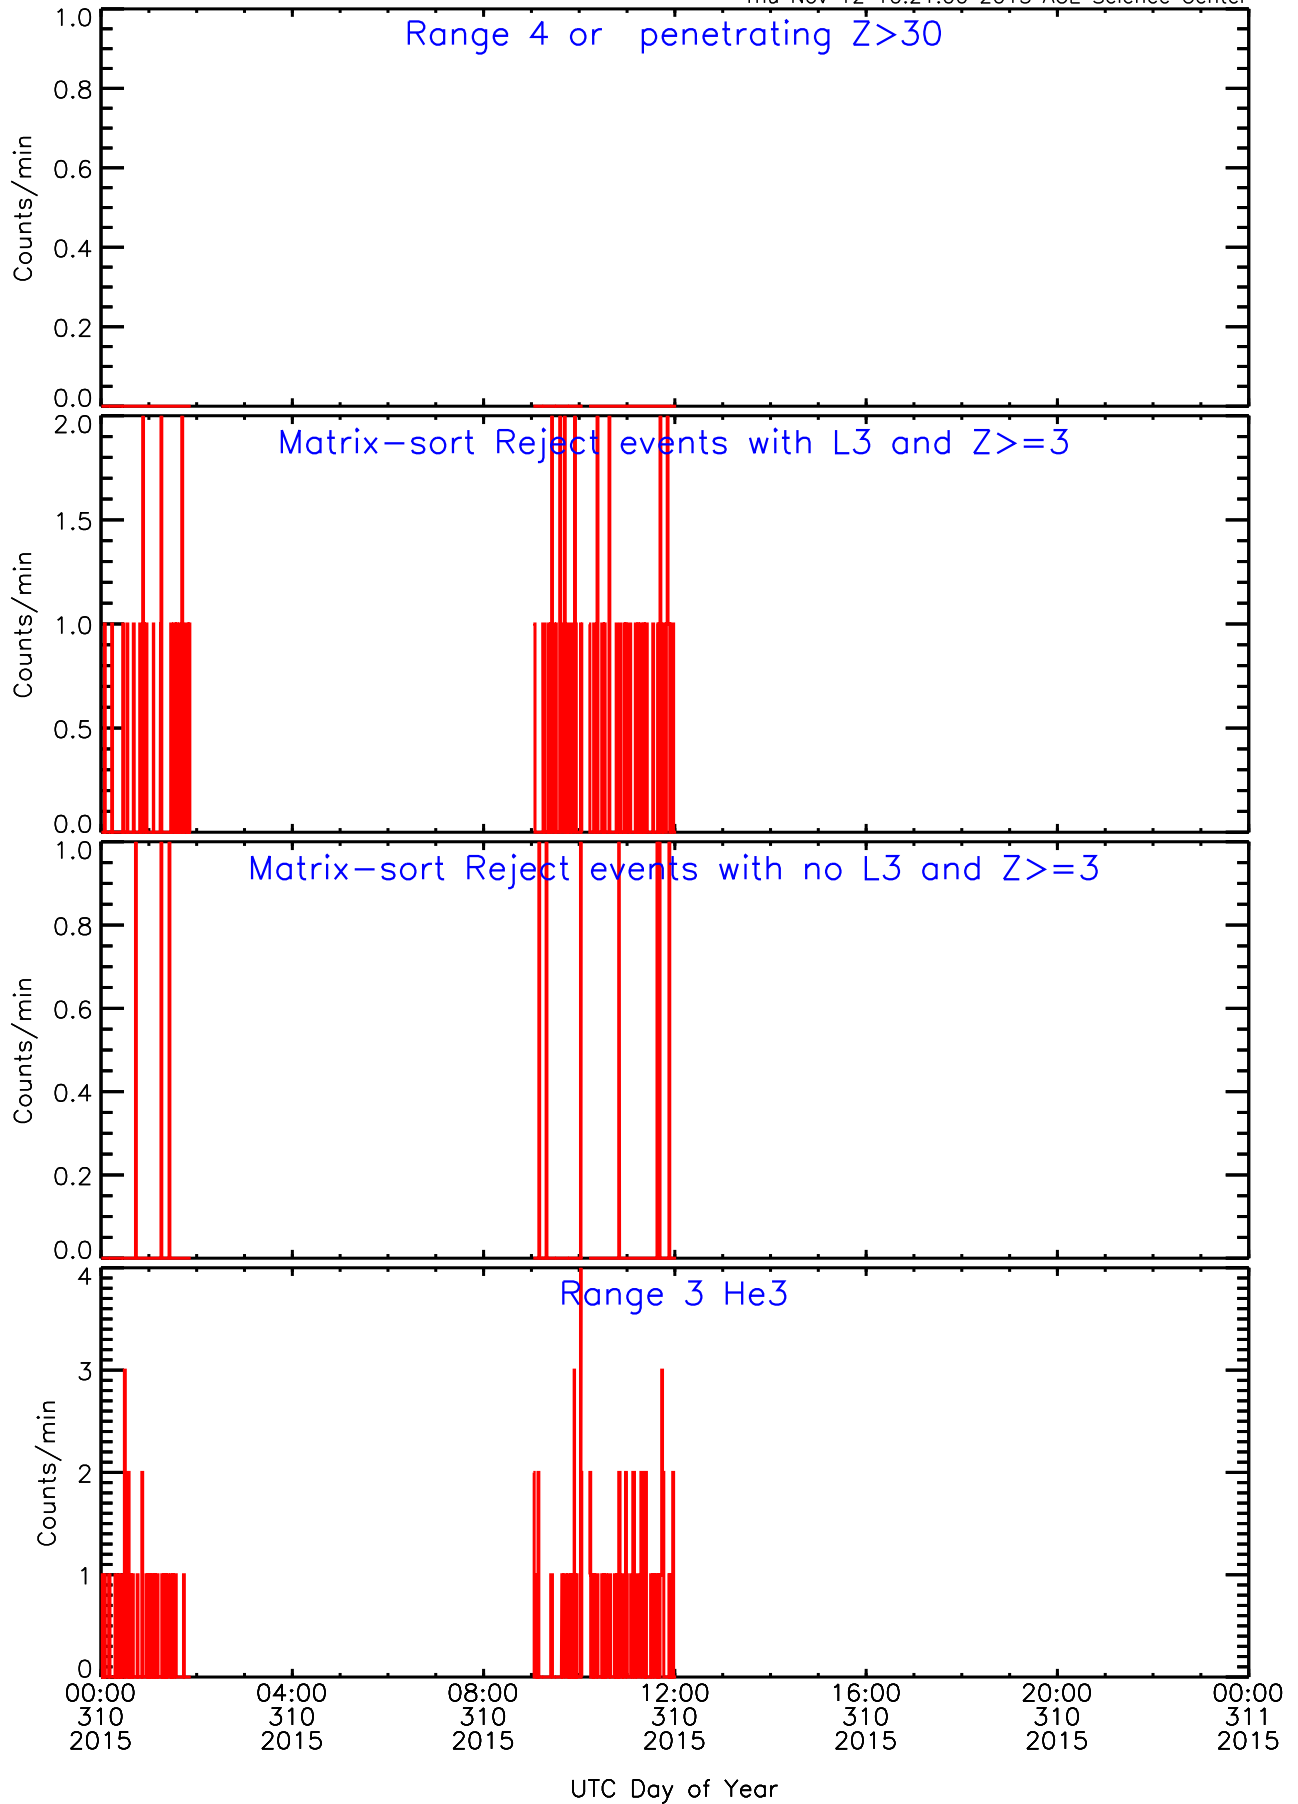

LET ahead BUFRATES Data for 2015-310

Thu Nov 12 10:21:00 2015 ACE Science Center

LET ahead BUFRATES Data for 2015-310

Thu Nov 12 10:21:00 2015 ACE Science Center

LET ahead BUFRATES Data for 2015-310

Thu Nov 12 10:21:00 2015 ACE Science Center